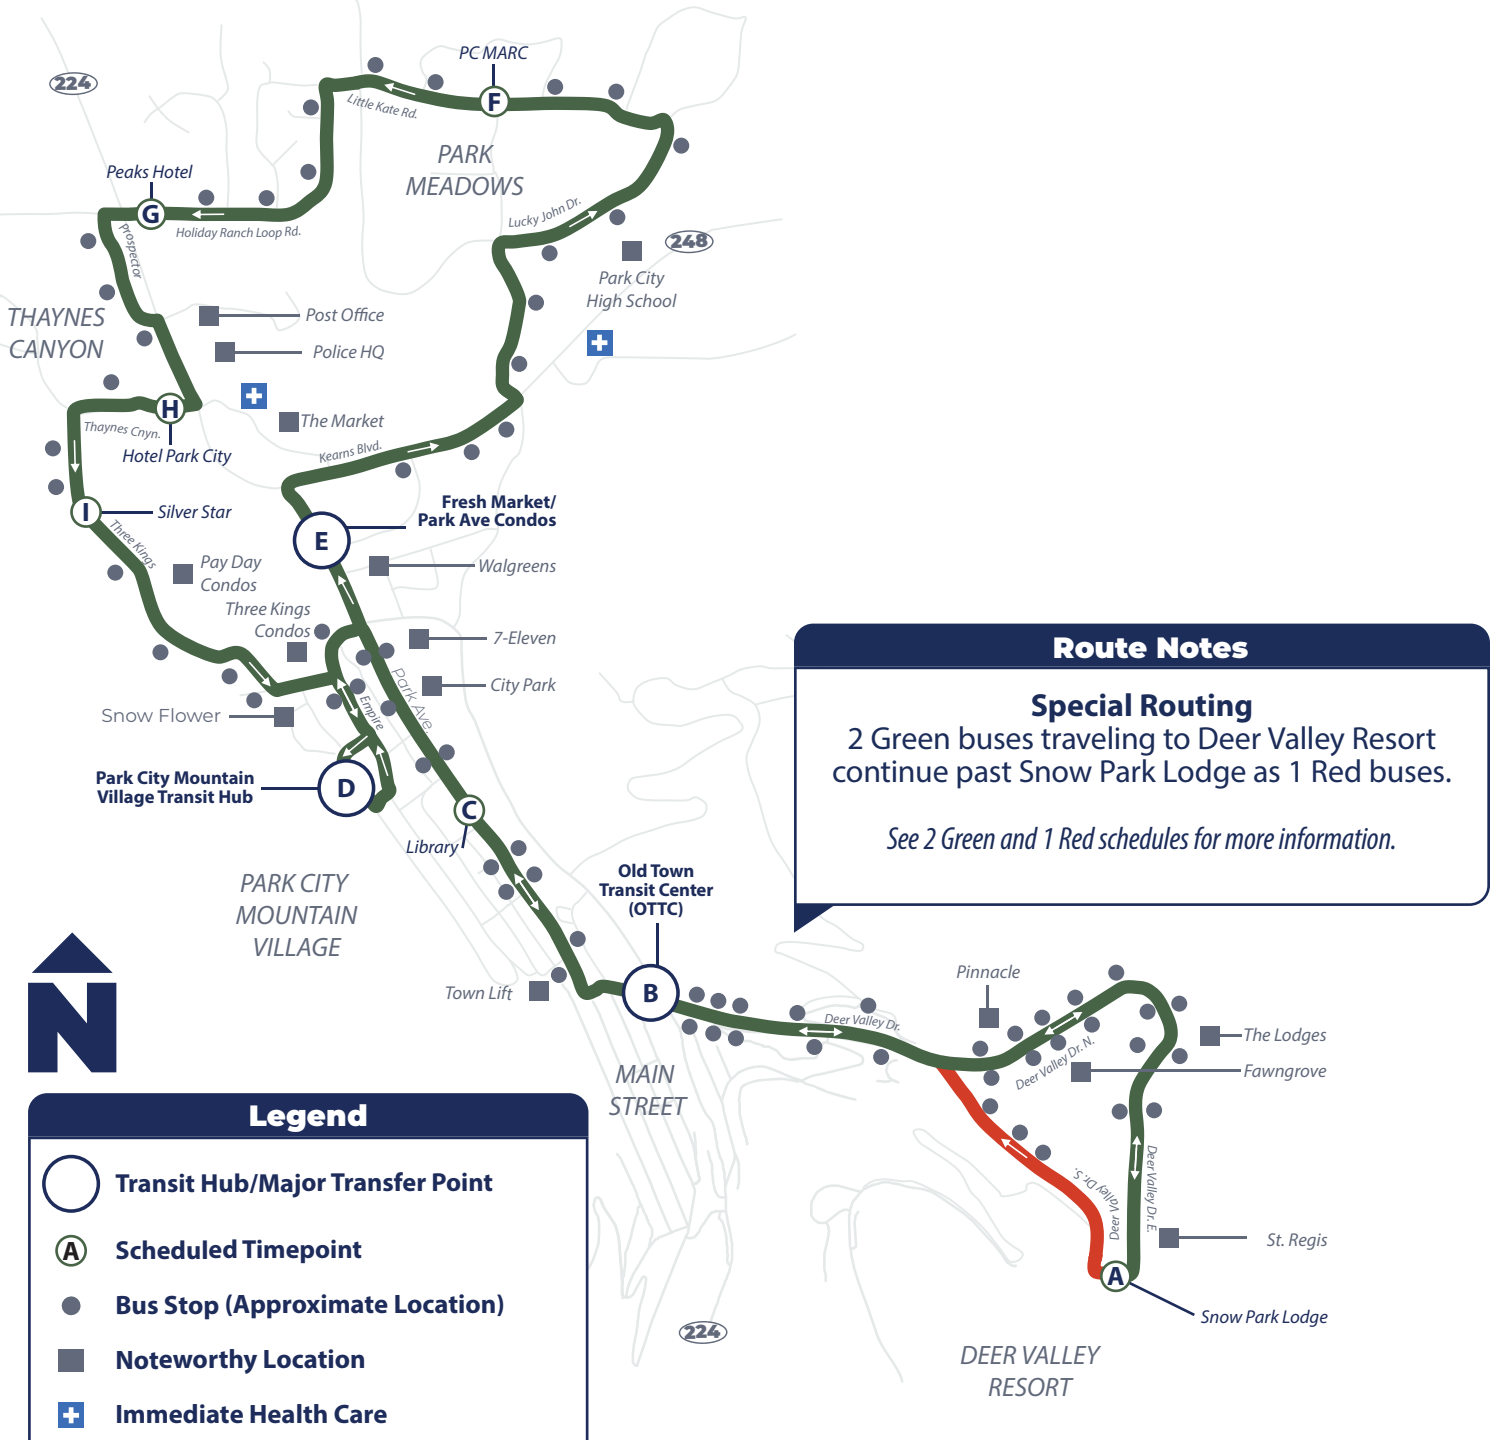

Hours: **7:07 AM—11:07 PM**
 From Old Town Transit Center (OTTC)

Park Meadows/Thaynes Canyon—Deer Valley Resort

Every 30 Minutes

Hours: **7:07 AM—11:07 PM**
From Old Town Transit Center (OTTC)

Park Meadows/Thaynes Canyon—Deer Valley Resort
Every 30 Minutes

Hours: **6:50 AM—11:20 PM**
 From Old Town Transit Center (OTTC)

Prospector Square— Deer Valley Resort Every 30 Minutes

Route Notes

Combined Frequency

The 5 Yellow and 1 Red schedules combine at the following timepoints to provide 15-minute frequency: A, B, C, D, F, G, H

Hours: **5:45 AM—11:45 PM**
 From Old Town Transit Center (OTTC)

Ecker Hill — Deer Valley Resort Every 30 Minutes

Legend

- Transit Hub/Major Transfer Point
- Scheduled Timepoint
- Bus Stop (Approximate Location)
- Noteworthy Location
- Park & Ride
- Immediate Health Care

Hours: **6:40 AM—11:10 PM**
From Old Town Transit Center (OTTC)

Kimball Junction — Main Street Express

Every 15-30 Minutes

10
WHITE

6:40 AM—7:00 PM: Service every 15 Minutes

7:00 PM—11:10 PM Service every 30 Minutes