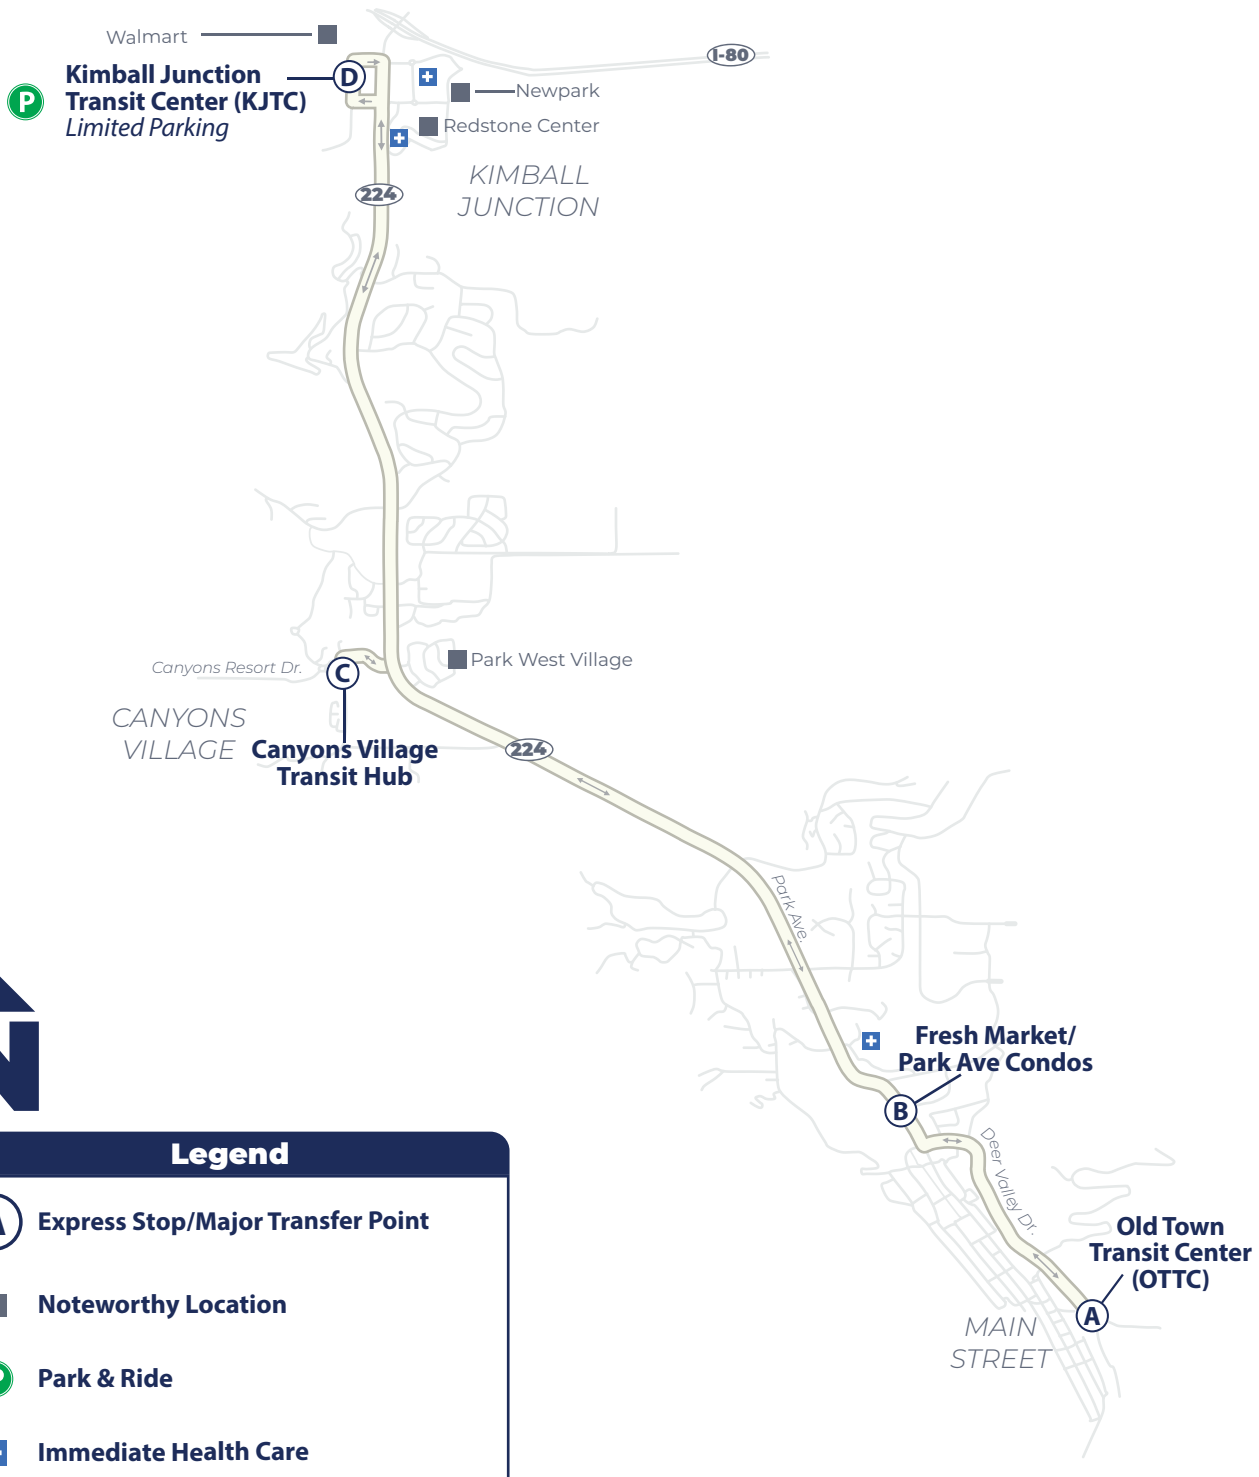

Hours: **5:45 AM—10:45 PM**
From Grand Summit

Summit Park — Canyons Village

Every 30 Minutes

Legend

- A** Scheduled Timepoint
- Bus Stop (Approximate Location)
- Noteworthy Location
- P** Park & Ride
- +** Immediate Health Care
- L** Transit Hub/Major Transfer Point

Hours: **6:40 AM—11:10 PM**
From Old Town Transit Center (OTTC)

Kimball Junction — Main Street Express

Every 15-30 Minutes

10
WHITE

6:40 AM—7:00 PM: Service every 15 Minutes

7:00 PM—11:10 PM Service every 30 Minutes