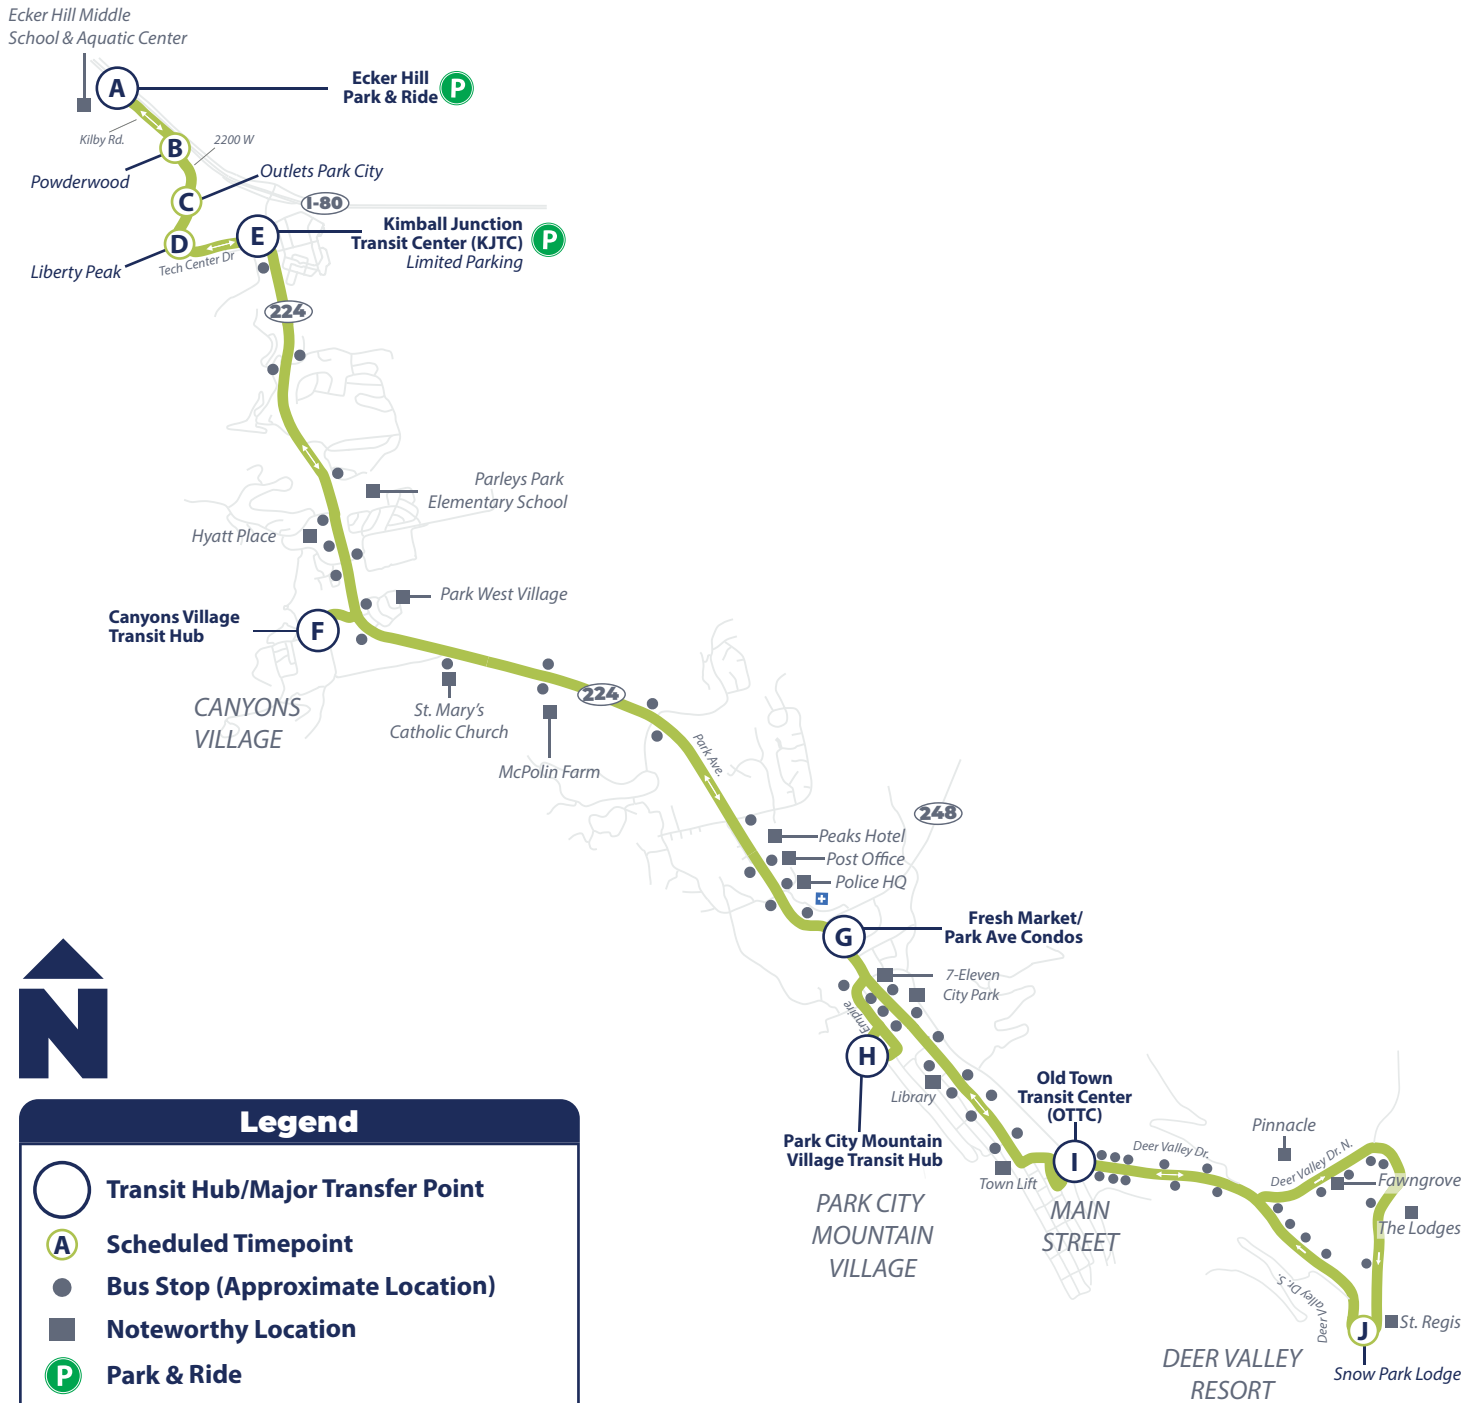

Hours: **5:45 AM—11:45 PM**
 From Old Town Transit Center (OTTC)

Ecker Hill — Deer Valley Resort Every 30 Minutes

Legend

- Transit Hub/Major Transfer Point
- Scheduled Timepoint
- Bus Stop (Approximate Location)
- Noteworthy Location
- Park & Ride
- Immediate Health Care