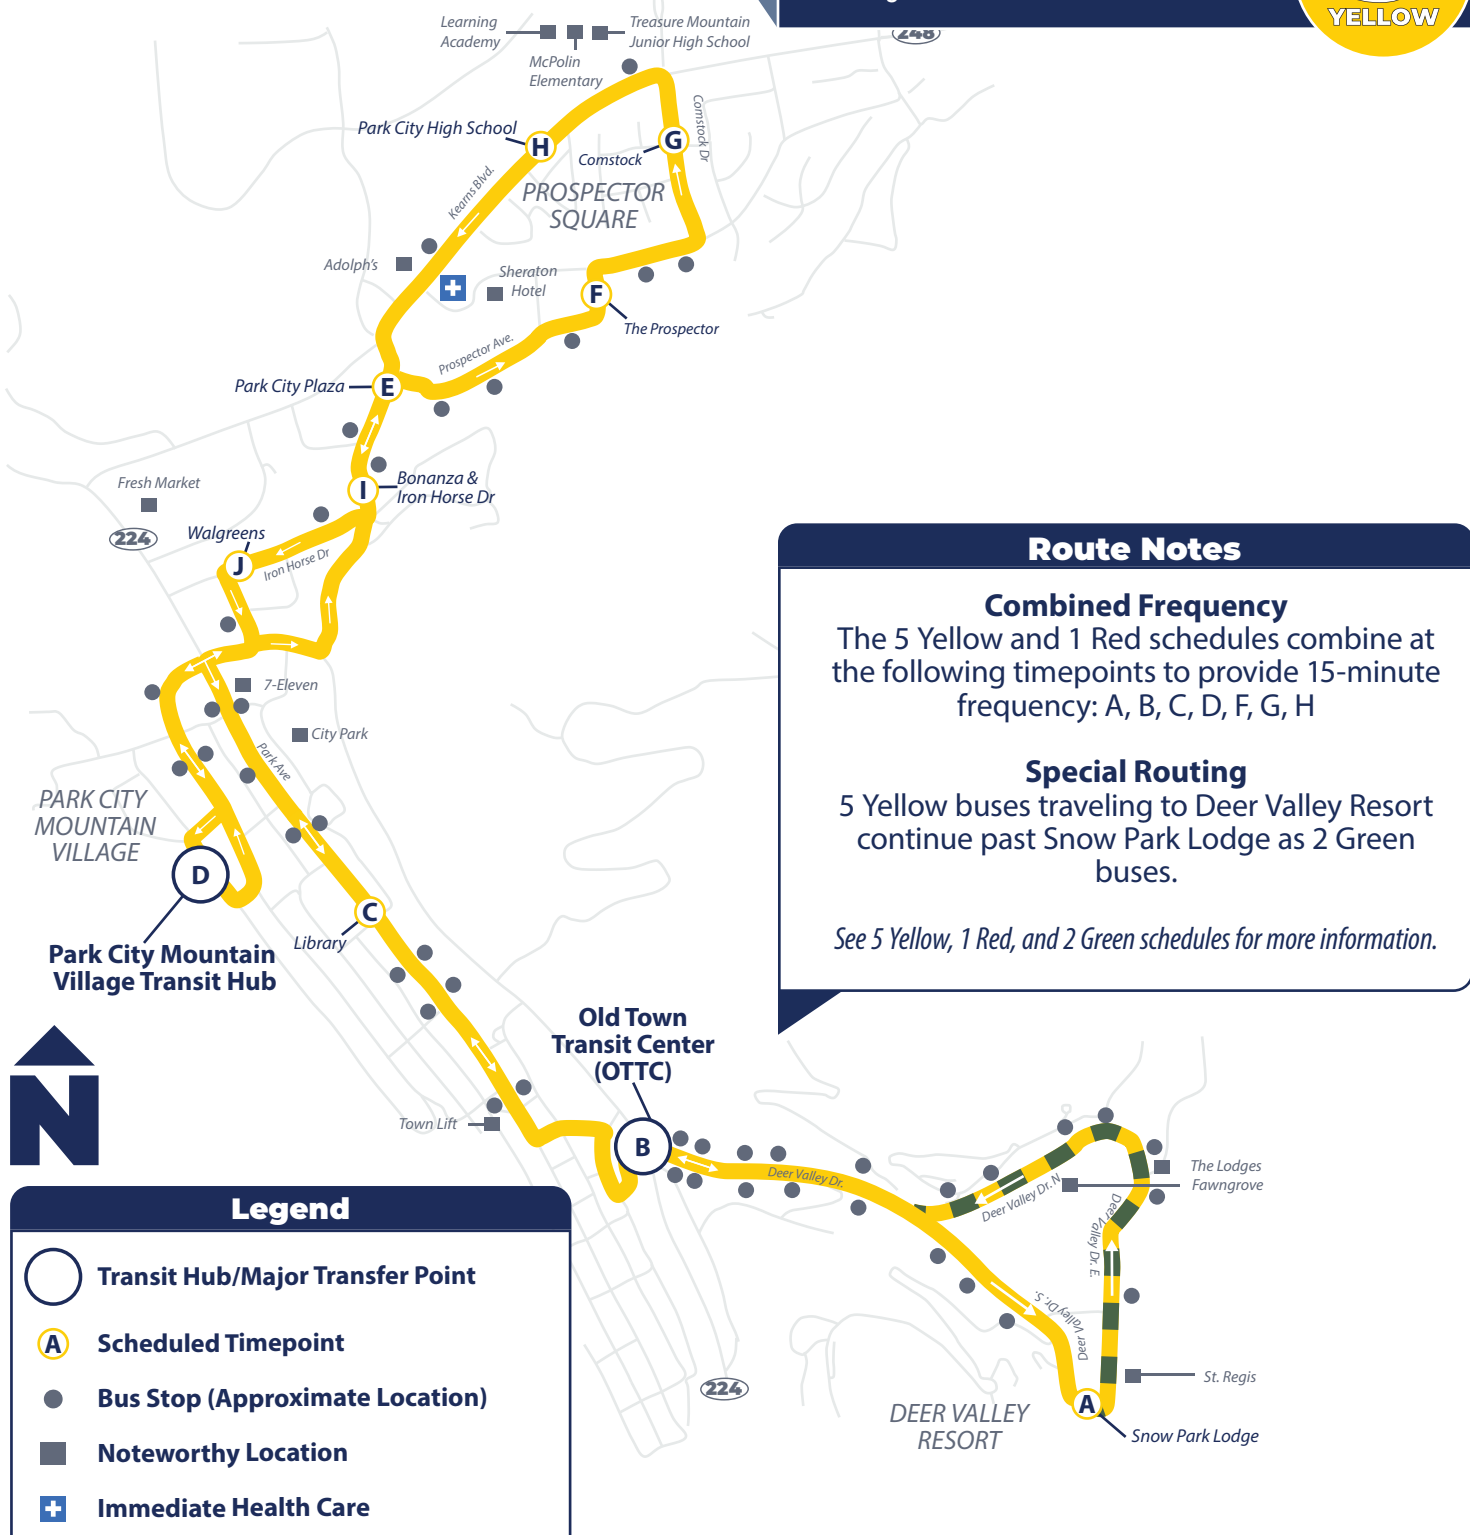

Hours: **7:07 AM—11:07 PM**
 From Old Town Transit Center (OTTC)

Park Meadows/Thaynes Canyon—Deer Valley Resort

Every 30 Minutes

Hours: **7:07 AM—11:07 PM**
From Old Town Transit Center (OTTC)

Park Meadows/Thaynes Canyon—Deer Valley Resort
Every 30 Minutes

Hours: **6:50 AM—11:20 PM**
 From Old Town Transit Center (OTTC)

Prospector Square— Deer Valley Resort Every 30 Minutes

Route Notes

Combined Frequency

The 5 Yellow and 1 Red schedules combine at the following timepoints to provide 15-minute frequency: A, B, C, D, F, G, H

Hours: **5:45 AM—11:45 PM**
 From Old Town Transit Center (OTTC)

Ecker Hill — Deer Valley Resort Every 30 Minutes

Legend

- Transit Hub/Major Transfer Point
- Scheduled Timepoint
- Bus Stop (Approximate Location)
- Noteworthy Location
- Park & Ride
- Immediate Health Care

Hours: **6:40 AM—11:10 PM**
From Old Town Transit Center (OTTC)

Kimball Junction — Main Street Express

Every 15-30 Minutes

10
WHITE

6:40 AM—7:00 PM: Service every 15 Minutes

7:00 PM—11:10 PM Service every 30 Minutes