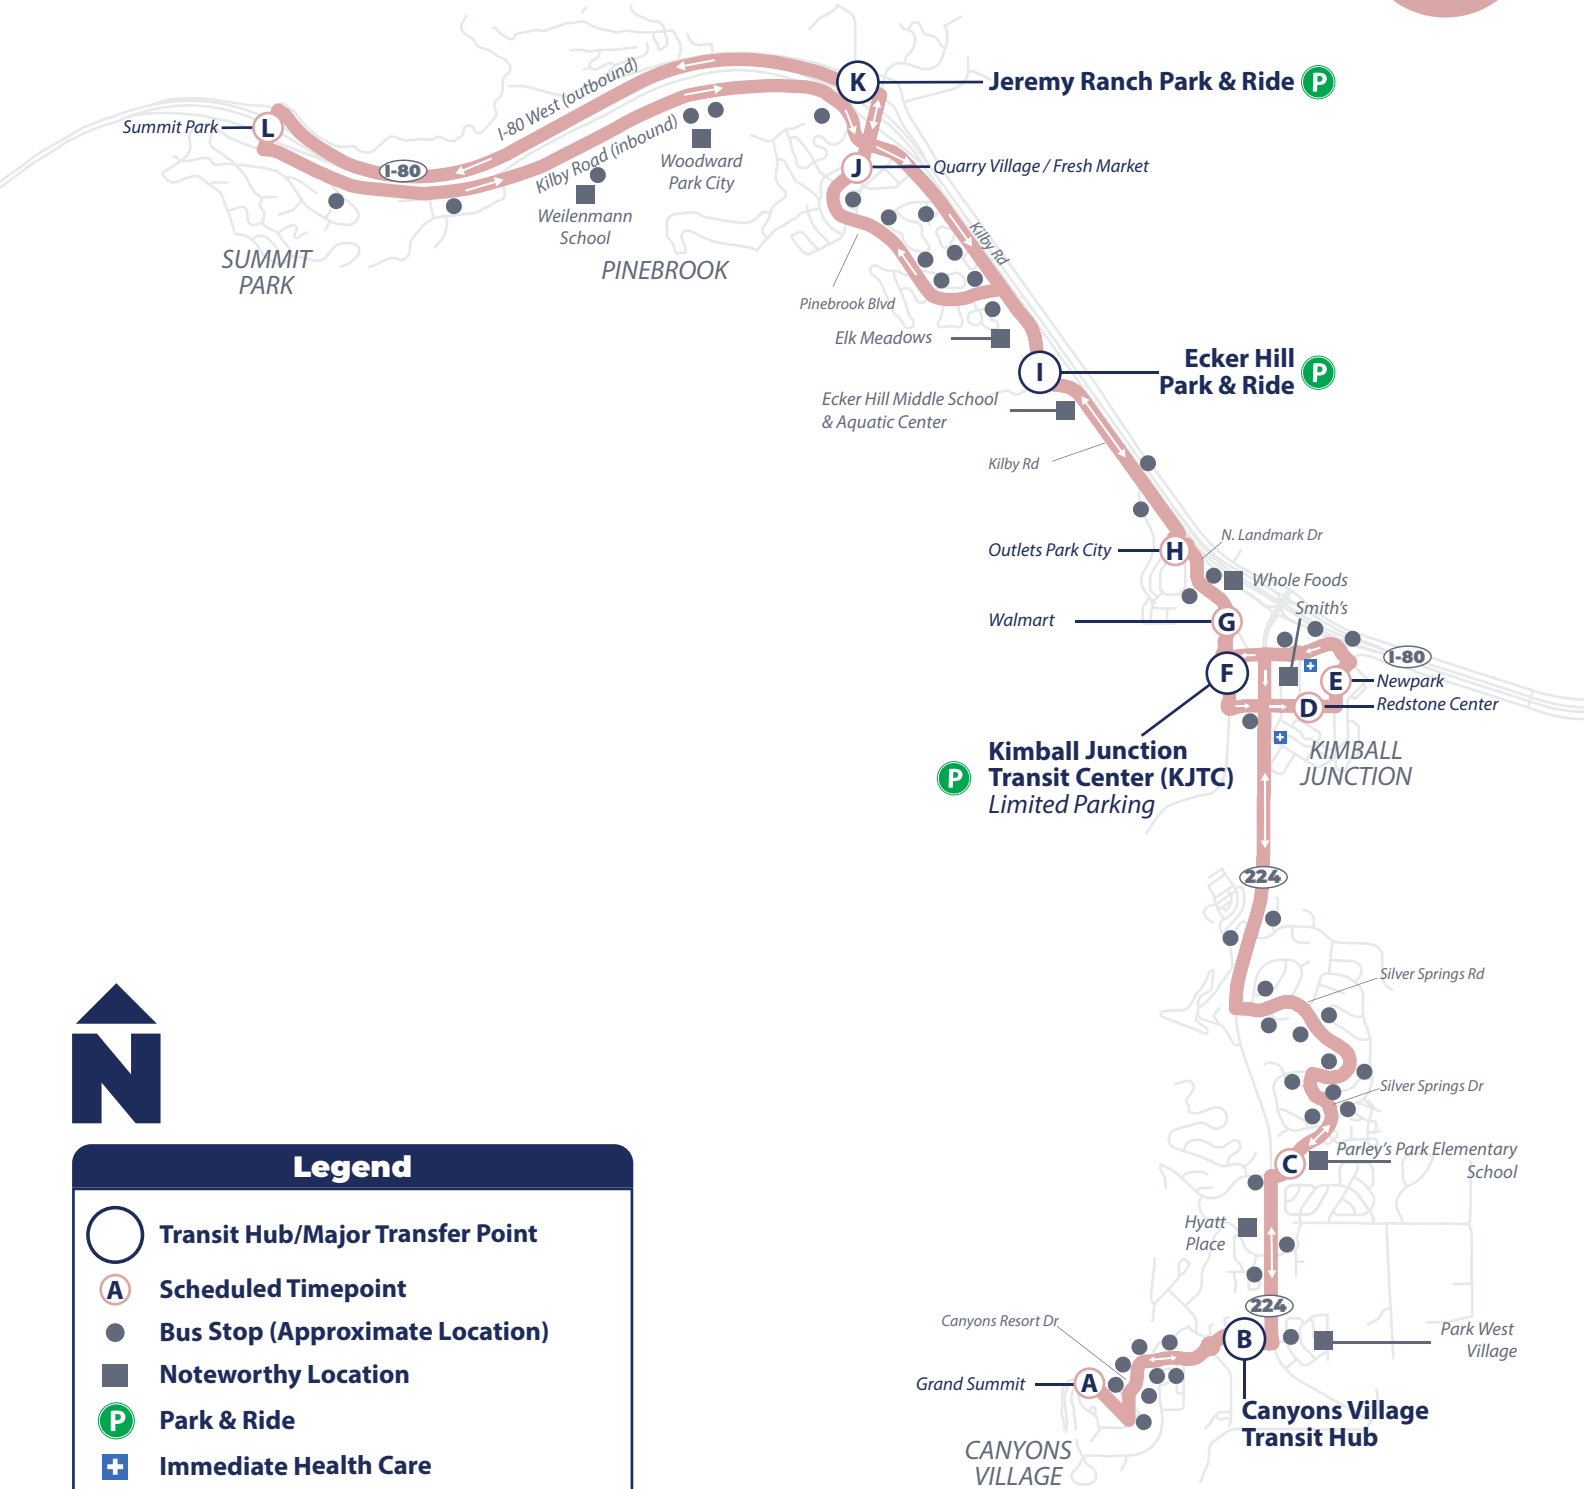

Hours: **5:45 AM—10:45 PM**
From Grand Summit

Summit Park — Canyons Village

Every 30 Minutes

Legend

- **A** Scheduled Timepoint
- **●** Bus Stop (Approximate Location)
- **■** Noteworthy Location
- **P** Park & Ride
- **+** Immediate Health Care
- **L** Transit Hub/Major Transfer Point