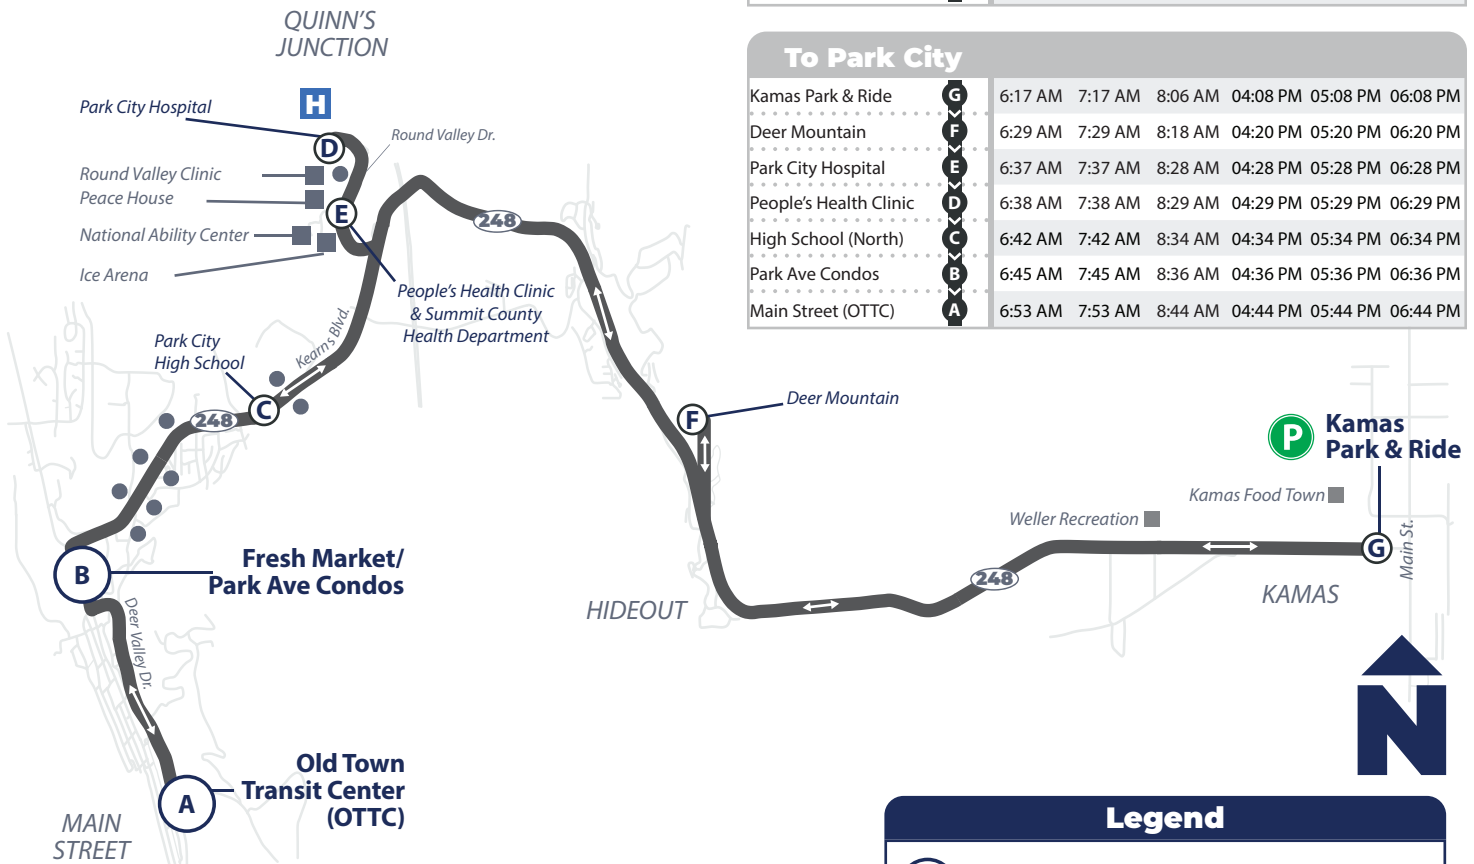

Hours: **5:45 AM—11:45 PM**
 From Old Town Transit Center (OTTC)

Ecker Hill — Deer Valley Resort Every 30 Minutes

Legend

- Transit Hub/Major Transfer Point
- Scheduled Timepoint
- Bus Stop (Approximate Location)
- Noteworthy Location
- Park & Ride
- Immediate Health Care

Hours: **6:40 AM—11:10 PM**
From Old Town Transit Center (OTTC)

Kimball Junction — Main Street Express

Every 15-30 Minutes

10
WHITE

6:40 AM—7:00 PM: Service every 15 Minutes

7:00 PM—11:10 PM Service every 30 Minutes

Hours: **5:42 AM - 5:35 PM**
 From Old Town Transit Center (OTTC)

Park City — Kamas Commuter

6 Trips Daily

To Kamas

Main Street (OTTC)	A	5:42 AM	6:42 AM	7:30 AM	03:35 PM	04:35 PM	05:35 PM
Fresh Market	B	5:46 AM	6:46 AM	7:34 AM	03:39 PM	04:39 PM	05:39 PM
High School (South)	C	5:48 AM	6:48 AM	7:36 AM	03:41 PM	04:41 PM	05:41 PM
Park City Hospital	D	5:55 AM	6:55 AM	7:43 AM	03:48 PM	04:48 PM	05:48 PM
People's Health Clinic	E	5:56 AM	6:56 AM	7:44 AM	03:49 PM	04:49 PM	05:49 PM
Deer Mountain	F	6:04 AM	7:04 AM	7:52 AM	03:57 PM	04:57 PM	05:57 PM
Kamas Park & Ride	G	6:17 AM	7:17 AM	8:06 AM	04:08 PM	05:08 PM	06:08 PM

Legend

- Transit Hub/Major Transfer Point
- Scheduled Timepoint
- Bus Stop (Approximate Location)
- Noteworthy Location
- Park & Ride
- Hospital

Hours Vary By Zone
Call (435) 640-7819 to Schedule a Ride