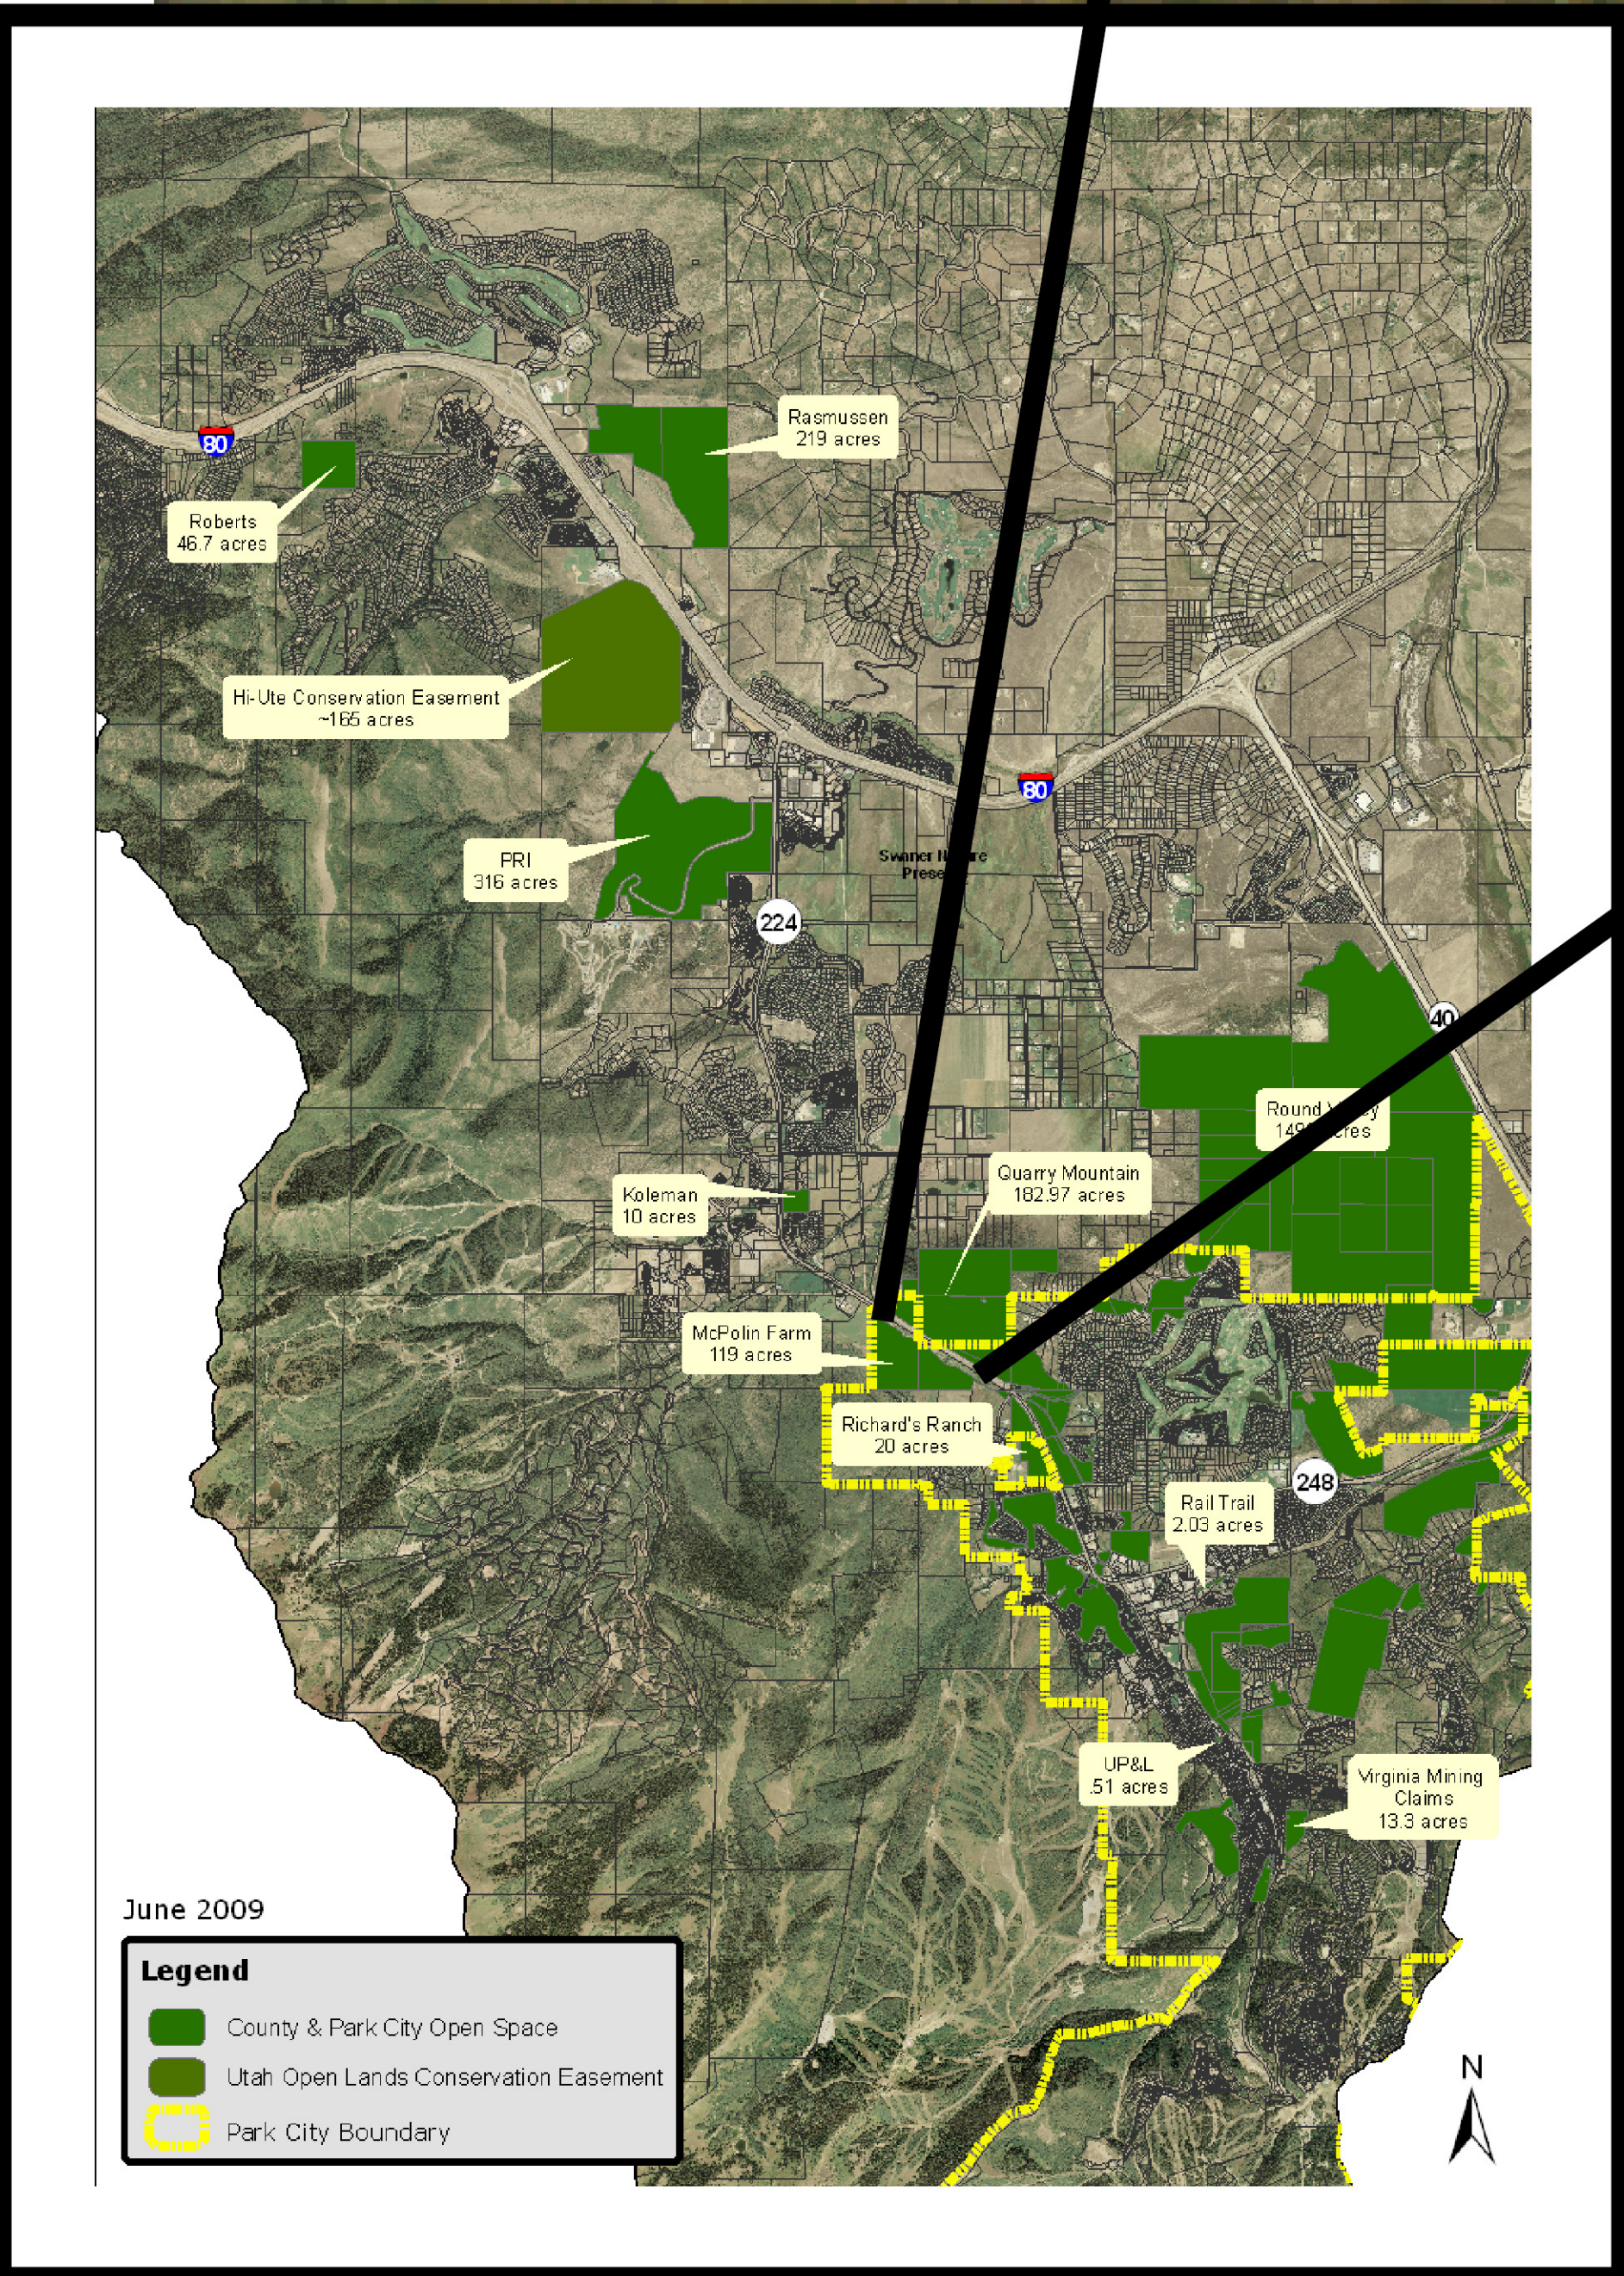

## Property Information:

- Size: 119 acres.
- Property Owner: Park City Municipal Corp.
- Easement Holder: Summit Land Conservancy.
- Date Easement Signed: November 15, 2007.
- Conservation Values: Natural, scenic, recreation and visual open space .
- Access: Public trail access.