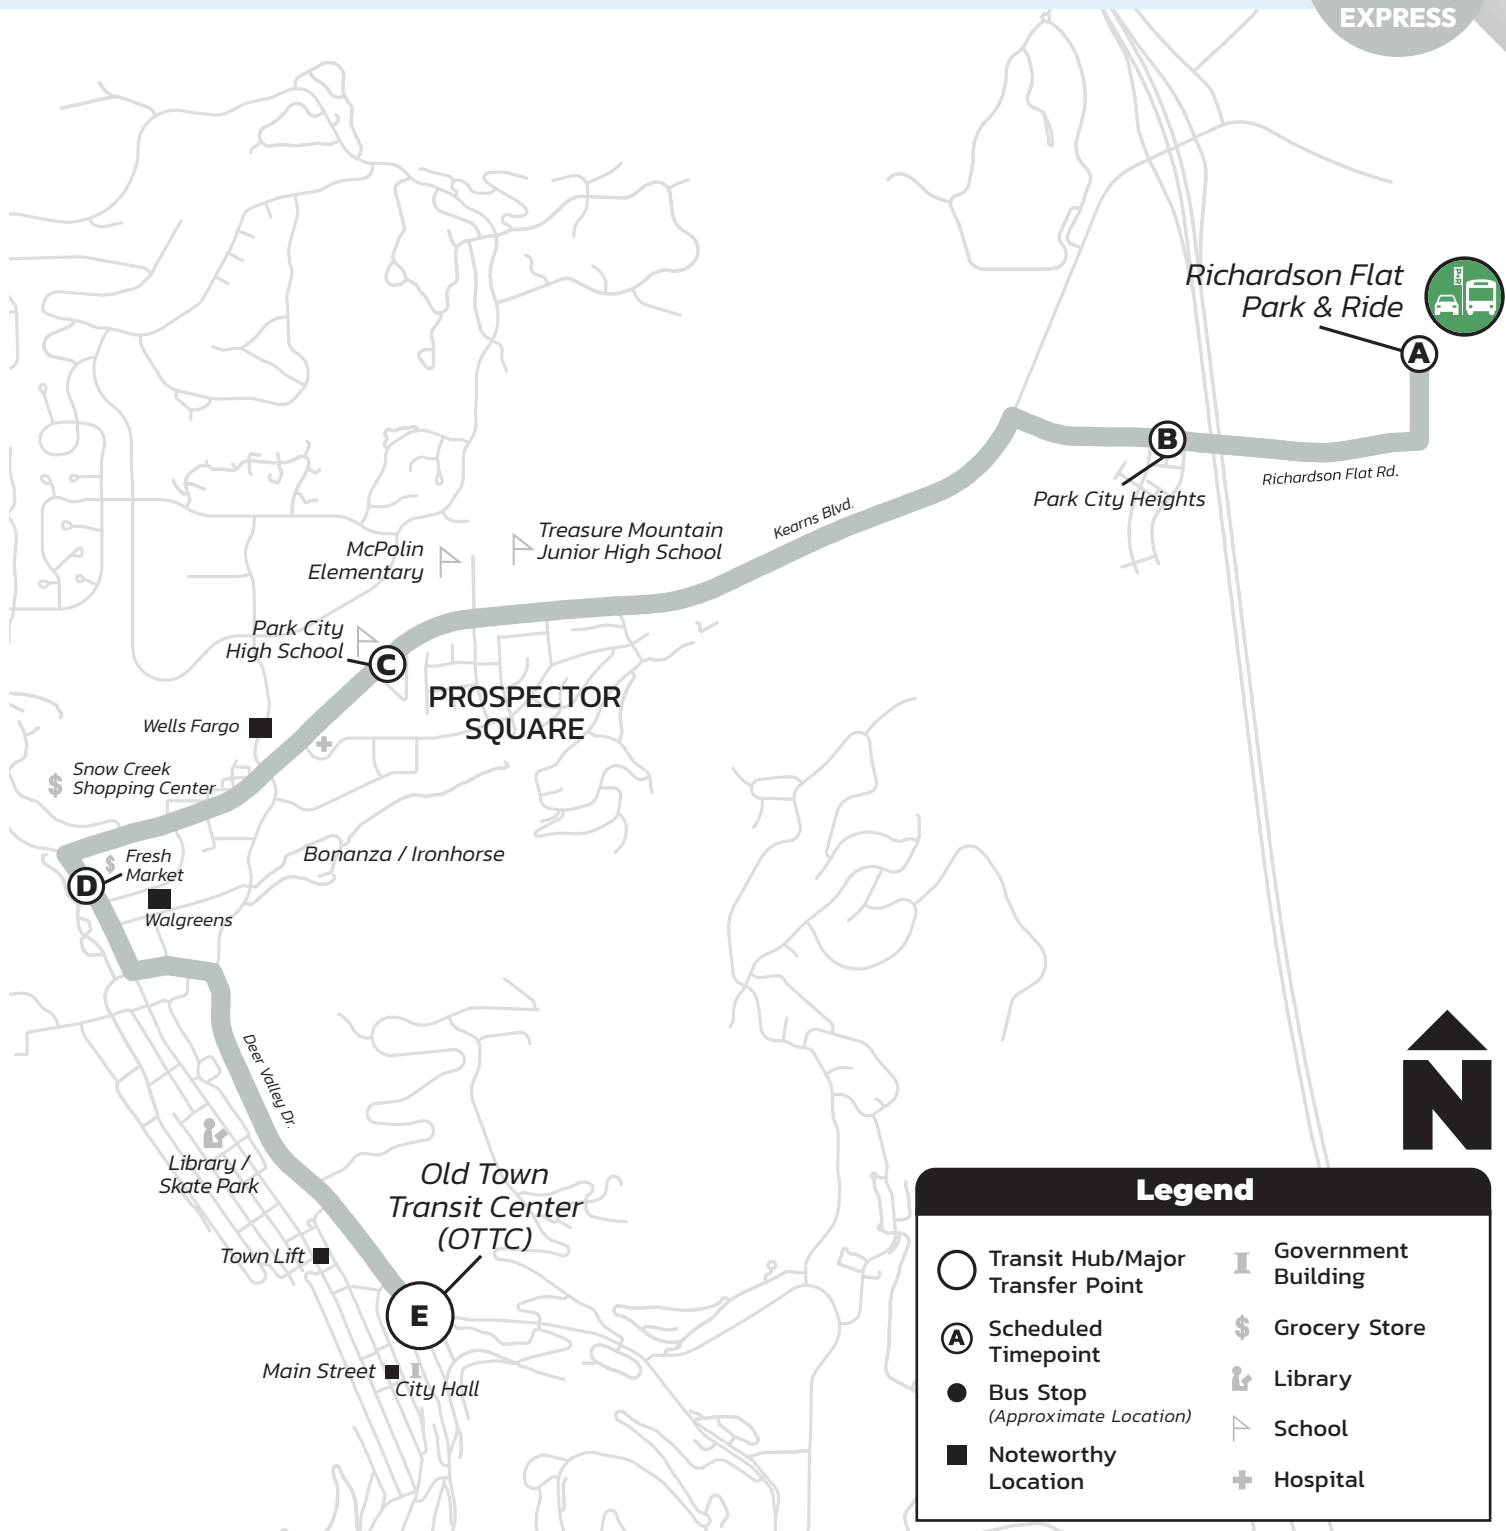

Hours: 7:05 AM–7:45 PM

From Old Town Transit Center (OTTC)
Seven days a week

Richardson Flat Park & Ride– Old Town Express

Every 40 Minutes

Richardson Flat
Park & Ride 

Park City Heights 
Richardson Flat Rd.

PROSPECTOR
SQUARE 

Fresh Market 
Walgreens

Old Town
Transit Center
(OTTC) 

Legend

 Transit Hub/Major Transfer Point	 Government Building
 Scheduled Timepoint	 Grocery Store
 Bus Stop (Approximate Location)	 Library
 Noteworthy Location	 School
	 Hospital

Hours: 7:05 AM–7:45 PM

From Old Town Transit Center (OTTC)
Seven days a week

Richardson Flat Park & Ride– Old Town Express

Every 40 Minutes

To Main Street (OTTC)				
A	B	C	D	E
Richardson Flat Park & Ride	PC Heights (North)	PC High School	Fresh Market (West)	Main St. (OTTC) (Arrive)
6:45 AM	6:46 AM	6:50 AM	6:55 AM	7:00 AM
7:25 AM	7:26 AM	7:30 AM	7:35 AM	7:40 AM
8:05 AM	8:06 AM	8:10 AM	8:15 AM	8:20 AM
8:45 AM	8:46 AM	8:50 AM	8:55 AM	9:00 AM
9:25 AM	9:26 AM	9:30 AM	9:35 AM	9:40 AM
10:05 AM	10:06 AM	10:10 AM	10:15 AM	10:20 AM
10:45 AM	10:46 AM	10:50 AM	10:55 AM	11:00 AM
11:25 AM	11:26 AM	11:30 AM	11:35 AM	11:40 AM
12:05 PM	12:06 PM	12:10 PM	12:15 PM	12:20 PM
12:45 PM	12:46 PM	12:50 PM	12:55 PM	1:00 PM
1:25 PM	1:26 PM	1:30 PM	1:35 PM	1:40 PM
2:05 PM	2:06 PM	2:10 PM	2:15 PM	2:20 PM
2:45 PM	2:46 PM	2:50 PM	2:55 PM	3:00 PM
3:25 PM	3:26 PM	3:30 PM	3:35 PM	3:40 PM
4:05 PM	4:06 PM	4:10 PM	4:15 PM	4:20 PM
4:45 PM	4:46 PM	4:50 PM	4:55 PM	5:00 PM
5:25 PM	5:26 PM	5:30 PM	5:35 PM	5:40 PM
6:05 PM	6:06 PM	6:10 PM	6:15 PM	6:20 PM
6:45 PM	6:46 PM	6:50 PM	6:55 PM	7:00 PM
7:25 PM	7:26 PM	7:30 PM	7:35 PM	7:40 PM