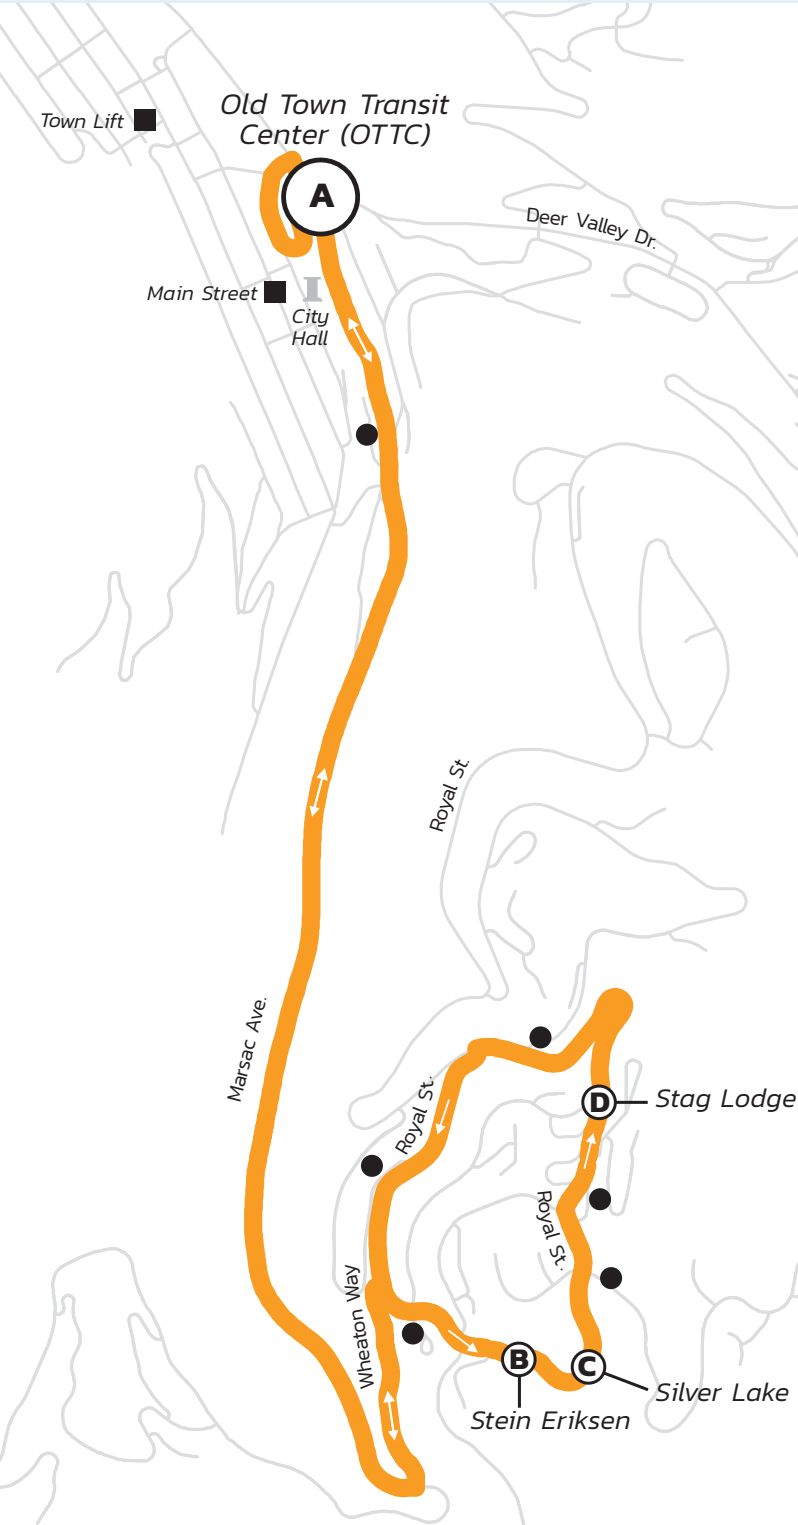

Hours: 5:46 AM–6:16 PM*

From Old Town Transit Center (OTTC)
Seven days a week

**Main Street (OTTC)–
Silver Lake Village**

Every 30 Minutes

To Silver Lake		
A	B	C
Main St. (OTTC)	Stein Eriksen	Silver Lake (Arrive)
5:46 AM	5:51 AM	5:52 AM
6:16 AM	6:21 AM	6:22 AM
6:46 AM	6:51 AM	6:52 AM
7:16 AM	7:21 AM	7:22 AM
7:46 AM	7:51 AM	7:52 AM
8:16 AM	8:21 AM	8:22 AM
8:46 AM	8:51 AM	8:52 AM
9:16 AM	9:21 AM	9:22 AM
9:46 AM	9:51 AM	9:52 AM
10:16 AM	10:21 AM	10:22 AM
10:46 AM	10:51 AM	10:52 AM
11:16 AM	11:21 AM	11:22 AM
11:46 AM	11:51 AM	11:52 AM
12:16 PM	12:21 PM	12:22 PM
12:46 PM	12:51 PM	12:52 PM
1:16 PM	1:21 PM	1:22 PM
1:46 PM	1:51 PM	1:52 PM
2:16 PM	2:21 PM	2:22 PM
2:46 PM	2:51 PM	2:52 PM
3:16 PM	3:21 PM	3:22 PM
3:46 PM	3:51 PM	3:52 PM
4:16 PM	4:21 PM	4:22 PM
4:46 PM	4:51 PM	4:52 PM
5:16 PM	5:21 PM	5:22 PM
5:46 PM	5:51 PM	5:52 PM
6:16 PM	6:21 PM	6:22 PM
-	-	-
10:46 PM	10:51 PM	10:52 PM

To Main Street		
C	D	A
Silver Lake (Depart)	Stag Lodge	Main St. (OTTC)
5:56 AM	5:57 AM	6:06 AM
6:26 AM	6:27 AM	6:36 AM
6:56 AM	6:57 AM	7:06 AM
7:26 AM	7:27 AM	7:36 AM
7:56 AM	7:57 AM	8:06 AM
8:26 AM	8:27 AM	8:36 AM
8:56 AM	8:57 AM	9:06 AM
9:26 AM	9:27 AM	9:36 AM
9:56 AM	9:57 AM	10:06 AM
10:26 AM	10:27 AM	10:36 AM
10:56 AM	10:57 AM	11:06 AM
11:26 AM	11:27 AM	11:36 AM
11:56 AM	11:57 AM	12:06 PM
12:26 PM	12:27 PM	12:36 PM
12:56 PM	12:57 PM	1:06 PM
1:26 PM	1:27 PM	1:36 PM
1:56 PM	1:57 PM	2:06 PM
2:26 PM	2:27 PM	2:36 PM
2:56 PM	2:57 PM	3:06 PM
3:26 PM	3:27 PM	3:36 PM
3:56 PM	3:57 PM	4:06 PM
4:26 PM	4:27 PM	4:36 PM
4:56 PM	4:57 PM	5:06 PM
5:26 PM	5:27 PM	5:36 PM
5:56 PM	5:57 PM	6:06 PM
6:26 PM	6:27 PM	6:36 PM
-	-	-
10:56 PM	10:57 PM	11:06 AM

Legend

- Transit Hub/Major Transfer Point
- Scheduled Timepoint
- Bus Stop (Approximate Location)
- Noteworthy Location
- Government Building
- Grocery Store
- Library
- School
- Hospital