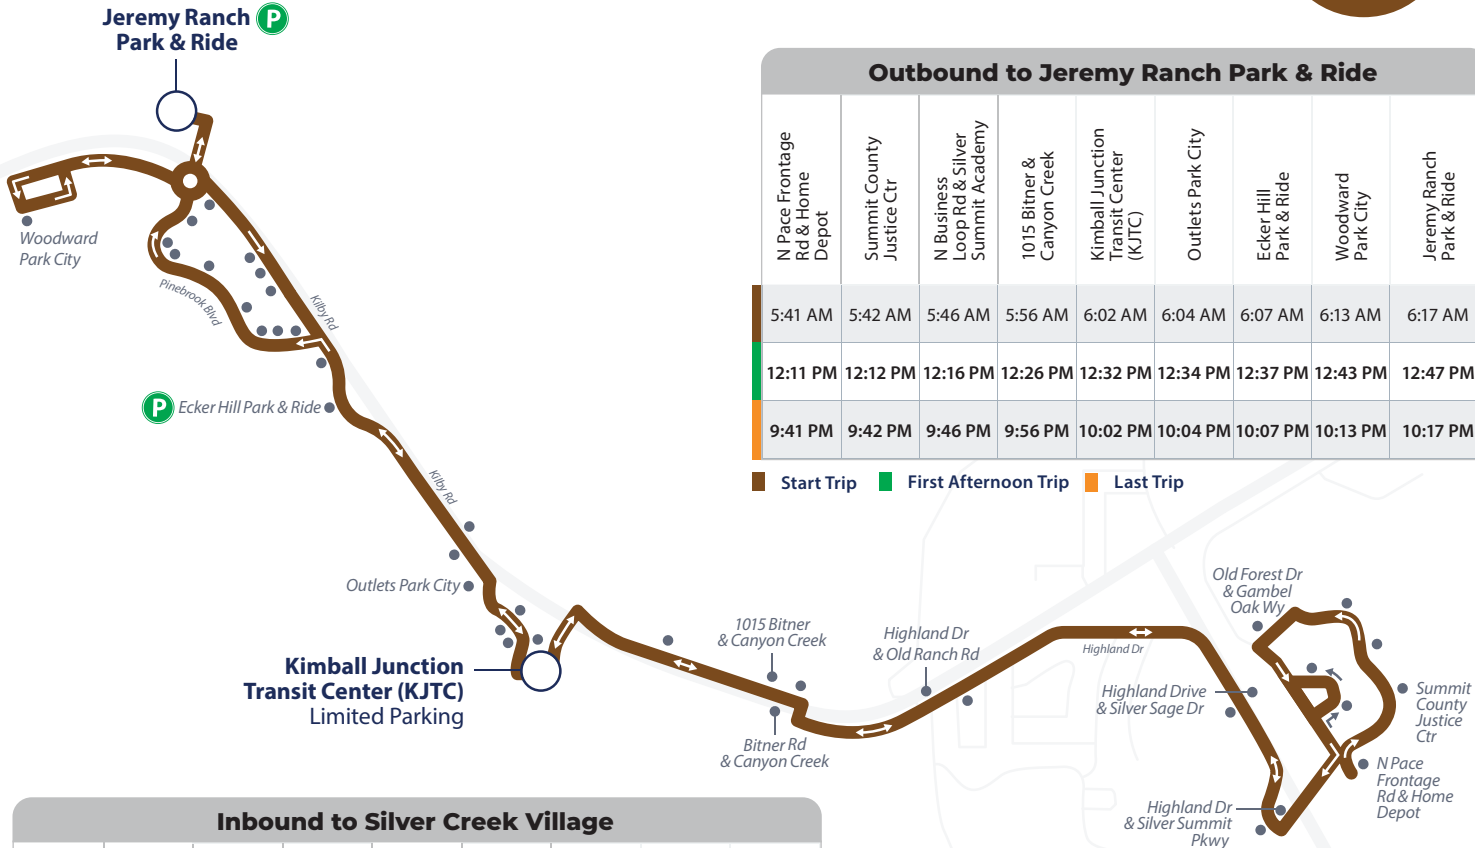

Hours: 5:50 AM - 10:25 PM
7 days a week

Silver Creek Village

Every 30 Minutes

108

Outbound to Jeremy Ranch Park & Ride

N Pace Frontage Rd & Home Depot	Summit County Justice Ctr	N Business Loop Rd & Silver Summit Academy	1015 Bitner & Canyon Creek	Kimball Junction Transit Center (KJTC)	Outlets Park City	Ecker Hill Park & Ride	Woodward Park City	Jeremy Ranch Park & Ride
5:41 AM	5:42 AM	5:46 AM	5:56 AM	6:02 AM	6:04 AM	6:07 AM	6:13 AM	6:17 AM
12:11 PM	12:12 PM	12:16 PM	12:26 PM	12:32 PM	12:34 PM	12:37 PM	12:43 PM	12:47 PM
9:41 PM	9:42 PM	9:46 PM	9:56 PM	10:02 PM	10:04 PM	10:07 PM	10:13 PM	10:17 PM

■ Start Trip ■ First Afternoon Trip ■ Last Trip

Inbound to Silver Creek Village

Jeremy Ranch Park & Ride	Woodward Park City	Ecker Hill Park & Ride	Outlets Park City	Kimball Junction Transit Center (KJTC)	Bitner Rd & Canyon Creek EB	Summit County Justice Ctr	N Business Loop Rd & Silver Summit Academy	N Pace Frontage Rd & Home Depot
5:50 AM	5:54 AM	6:00 AM	6:02 AM	6:06 AM	6:09 AM	6:19 AM	6:23 AM	6:25 AM
12:20 PM	12:24 PM	12:30 PM	12:32 PM	12:36 PM	12:39 PM	12:49 PM	12:53 PM	12:55 PM
9:50 PM	9:54 PM	10:00 PM	10:02 PM	10:06 PM	10:09 PM	10:19 PM	10:23 PM	10:25 PM

Legend

- Transit Hub/Major Transfer Point
- Bus Stop (Approximate Location)
- Park & Ride

Note:
Timepoints shown are High Valley Transit's major stops. Please visit hvtutah.gov/bus-routes or scan the QR code for detailed timetable.