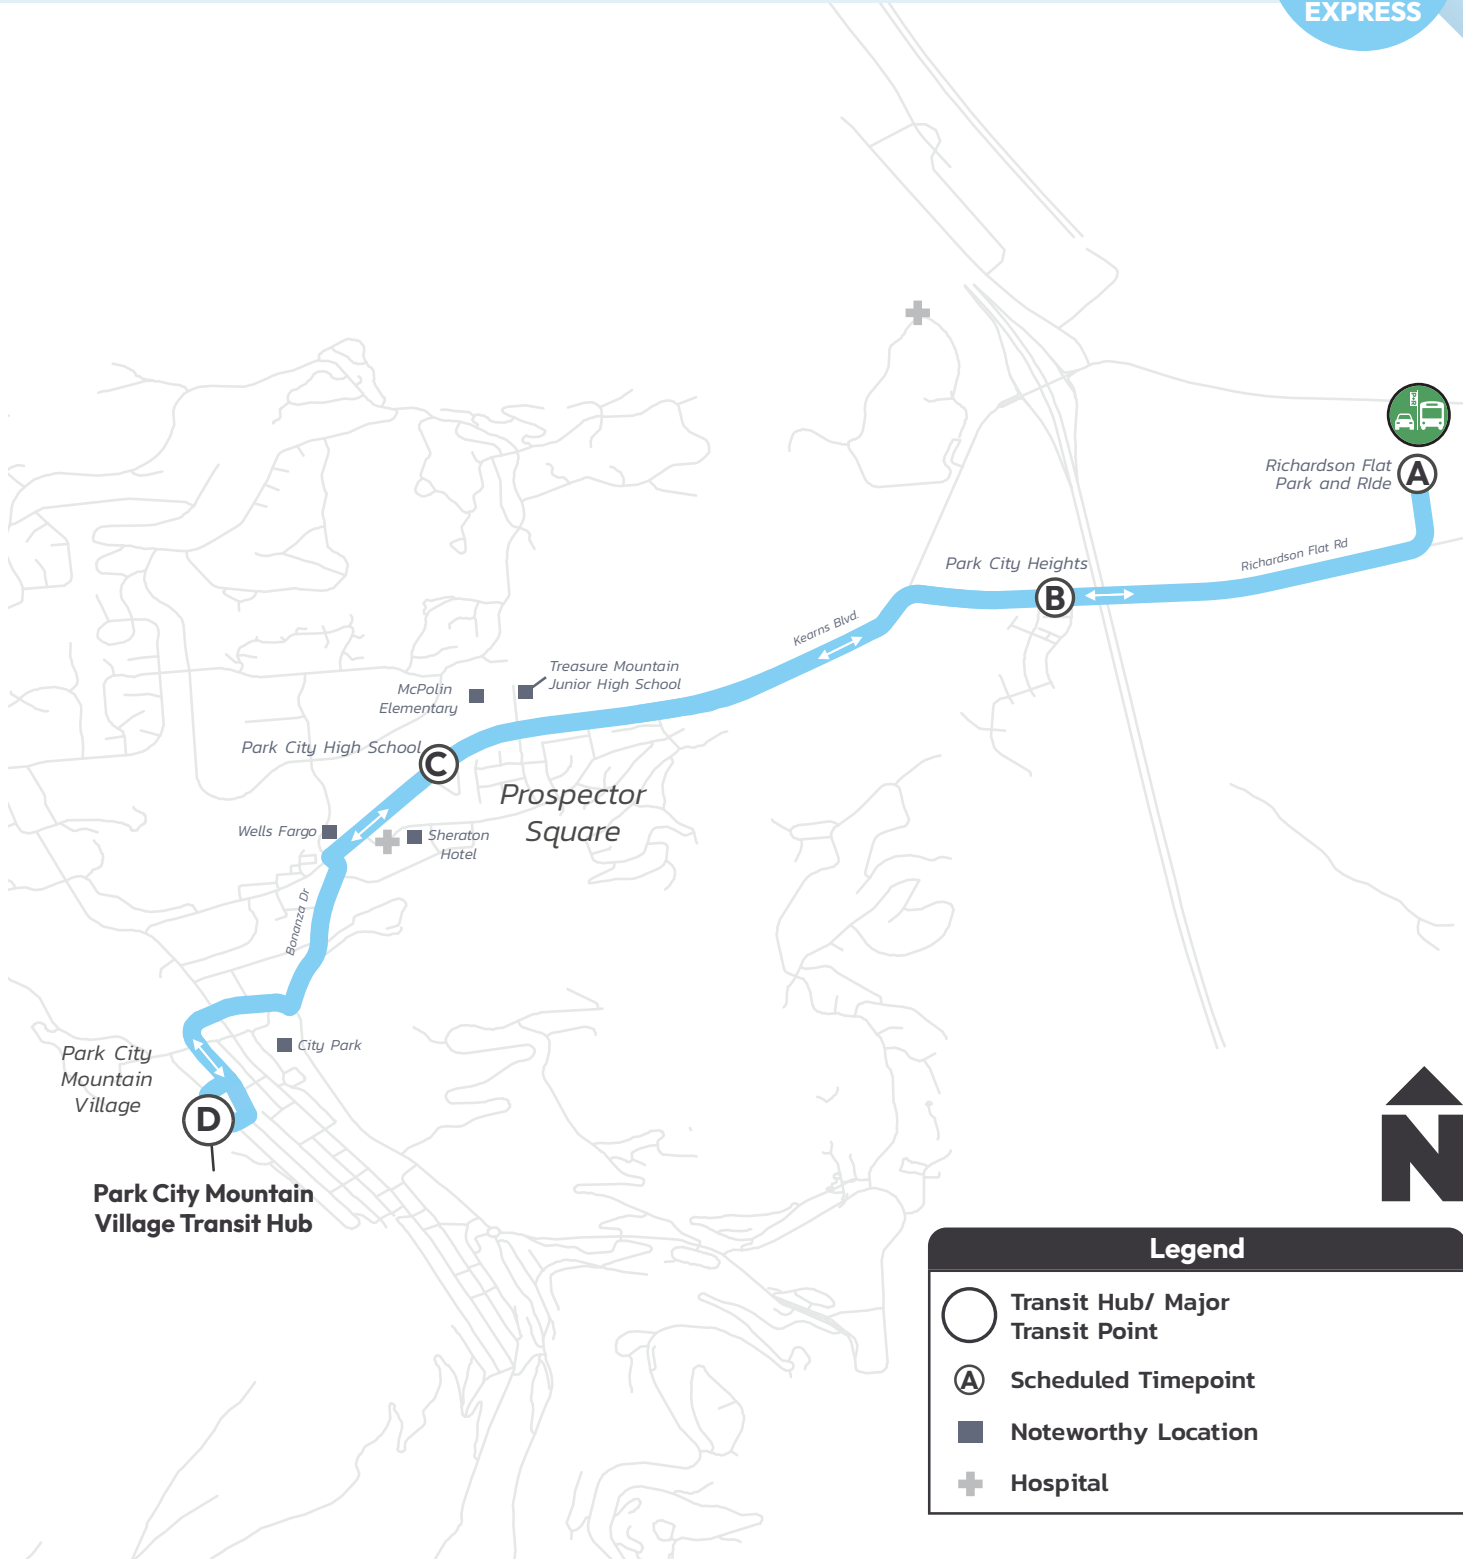

Hours: 5:45 AM–6:00 PM

From Richardson Flat Park & Ride
Seven days a week

Richardson Flat Park & Ride- Park City Mountain Express

Every 15–30 Minutes

Legend

- Transit Hub/ Major Transit Point
- Scheduled Timepoint
- Noteworthy Location
- Hospital