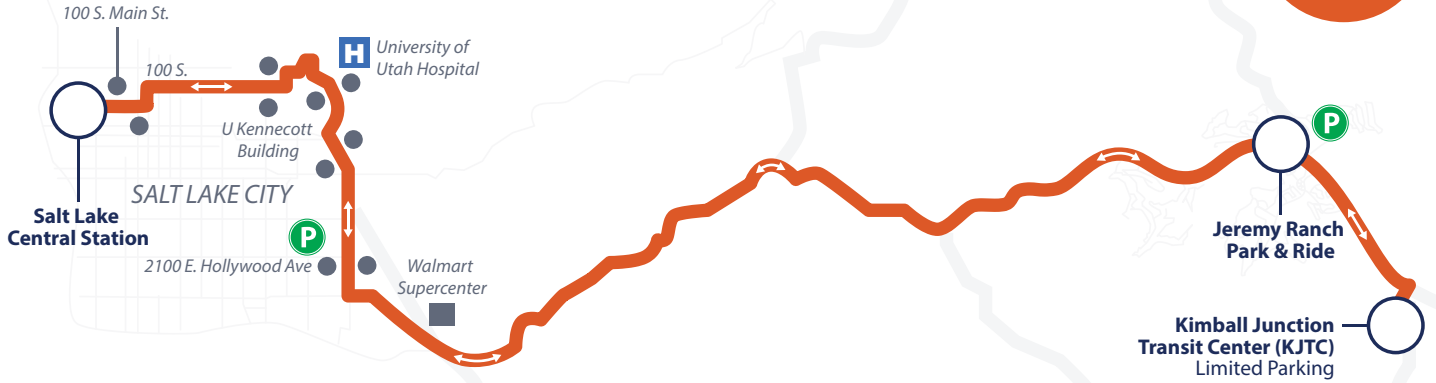

Hours: 4:51 AM to 10:15 PM
7 days a week

**Park City - Salt Lake City
Commuter**
Every 90 Minutes

107

Outbound to Salt Lake Central Station

Kimball Junction Transit Center (KJTC)	Jeremy Ranch Park and Ride	2100 E / Hollywood Ave (NB)*	Foothill Dr/ Wakara Way (NB)	U Medical Center Station (NB)*	U Kennecott Building (WB)*	100 S/150 E (WB)*	Salt Lake Central Station*
4:51 AM	4:58 AM	5:18 AM	5:25 AM	5:29 AM	5:32 AM	5:45 AM	5:55 AM
6:31 AM	6:38 AM	6:58 AM	7:05 AM	7:09 AM	7:12 AM	7:25 AM	7:35 AM
7:25 AM	7:32 AM	7:52 AM	7:59 AM	8:03 AM	8:06 AM	8:19 AM	8:29 AM
9:21 AM	9:28 AM	9:48 AM	9:55 AM	9:59 AM	10:02 AM	10:15 AM	10:25 AM
10:51 AM	10:58 AM	11:18 AM	11:25 AM	11:29 AM	11:32 AM	11:45 AM	11:55 AM
12:21 AM	12:28 PM	12:48 PM	12:55 PM	12:59 PM	1:02 PM	1:15 PM	1:25 PM
1:51 PM	1:58 PM	2:18 PM	2:25 PM	2:29 PM	2:32 PM	2:45 PM	2:55 PM
3:21 PM	3:28 PM	3:48 PM	3:55 PM	3:59 PM	4:02 PM	4:15 PM	4:25 PM
4:51 PM	4:58 PM	5:18 PM	5:25 PM	5:29 PM	5:32 PM	5:45 PM	5:55 PM
6:21 PM	6:28 PM	6:48 PM	6:55 PM	6:59 PM	7:02 PM	7:15 PM	7:25 PM
7:51 PM	7:58 PM	8:18 PM	8:25 PM	8:29 PM	8:32 PM	8:45 PM	8:55 PM

Inbound to Kimball Junction Transit Center

Salt Lake Central Station	100 S/150 E (WB)	U Kennecott Building (WB)	U Medical Center Station (NB)	Foothill Dr/ Wakara Way (NB)	2100 E / Hollywood Ave (SB)	Jeremy Ranch Park & Ride*	Kimball Junction Transit Center (KJTC)*
6:11 AM	6:17 AM	6:26 AM	6:29 AM	6:32 AM	6:42 AM	7:07 AM	7:15 AM
7:41 AM	7:47 AM	7:56 AM	7:59 AM	8:02 AM	8:12 AM	8:37 AM	8:45 AM
9:11 AM	9:17 AM	9:26 AM	9:29 AM	9:32 AM	9:42 AM	10:07 AM	10:15 AM
10:41 AM	10:47 AM	10:56 AM	10:59 AM	11:02 AM	11:12 AM	11:37 AM	11:45 AM
12:11 PM	12:17 PM	12:26 PM	12:29 PM	12:32 PM	12:42 PM	1:07 PM	1:15 PM
1:41 PM	1:47 PM	1:56 PM	1:59 PM	2:02 PM	2:12 PM	2:37 PM	2:45 PM
3:11 PM	3:17 PM	3:26 PM	3:29 PM	3:32 PM	3:42 PM	4:07 PM	4:15 PM
4:41 PM	4:47 PM	4:56 PM	4:59 PM	5:02 PM	5:12 PM	5:37 PM	5:45 PM
6:11 PM	6:17 PM	6:26 PM	6:29 PM	6:32 PM	6:42 PM	7:07 PM	7:15 PM
7:41 PM	7:47 PM	7:56 PM	7:59 PM	8:02 PM	8:12 PM	8:37 PM	8:45 PM
9:11 PM	9:17 PM	9:26 PM	9:29 PM	9:32 PM	9:42 PM	10:07 PM	10:15 PM

*Drop off only. Bus may depart before posted times.

Legend

- Transit Hub/Major Transfer Point
- Bus Stop (Approximate Location)
- Noteworthy Location
- Park & Ride
- Hospital

Note:
Timepoints shown are High Valley Transit's major stops. Please visit hvtutah.gov/bus-routes or scan the QR code for detailed timetable.