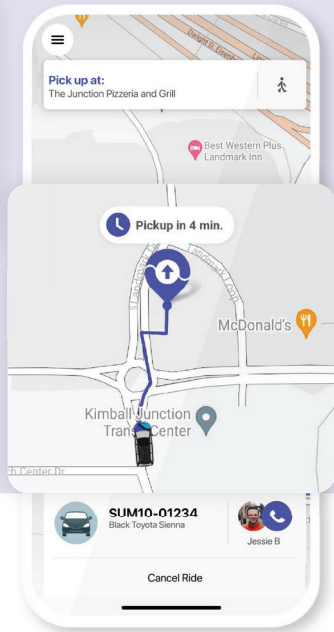

Micro Service Zones

— Summit County

— Heber Valley

Popular Destinations

- ① Kimball Junction Transit Center
- ② Jeremy Ranch Park & Ride
- ③ Ecker Hill Park & Ride
- ④ Outlets Park City
- ⑤ Canyons Village Transit Hub
- ⑥ Park City Medical Center
- ⑦ Wasatch Mountain State Park
- ⑧ Utah Valley University
- ⑨ Soldier Hollow Nordic Center

Micro zones are subject to change.

For the full Micro & bus line maps, visit hvtutah.gov/service-maps

Within the **menu** of the HVT app, select **Live Bus Tracking** to review where all fixed route buses are.