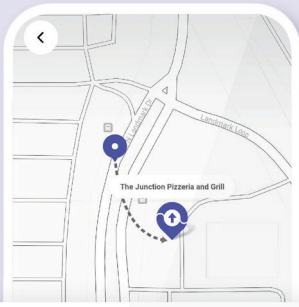

Micro Service Zones

— Summit County

— Heber Valley

Popular Destinations

- ① Kimball Junction Transit Center
- ② Jeremy Ranch Park & Ride
- ③ Ecker Hill Park & Ride
- ④ Outlets Park City
- ⑤ Canyons Village Transit Hub
- ⑥ Park City Medical Center
- ⑦ Wasatch Mountain State Park
- ⑧ Utah Valley University
- ⑨ Soldier Hollow Nordic Center

Micro zones are subject to change.

For the full Micro & bus line maps, visit hvtutah.gov/service-maps

Within the **menu** of the HVT app, select **Live Bus Tracking** to review where all fixed route buses are.

*Drop off only. Bus may depart before posted times.

Legend

- Transit Hub/Major Transfer Point
- Bus Stop (Approximate Location)
- Noteworthy Location
- Park & Ride
- Hospital

Note:
Timepoints shown are High Valley Transit's major stops. Please visit hvtutah.gov/bus-routes or scan the QR code for detailed timetable.