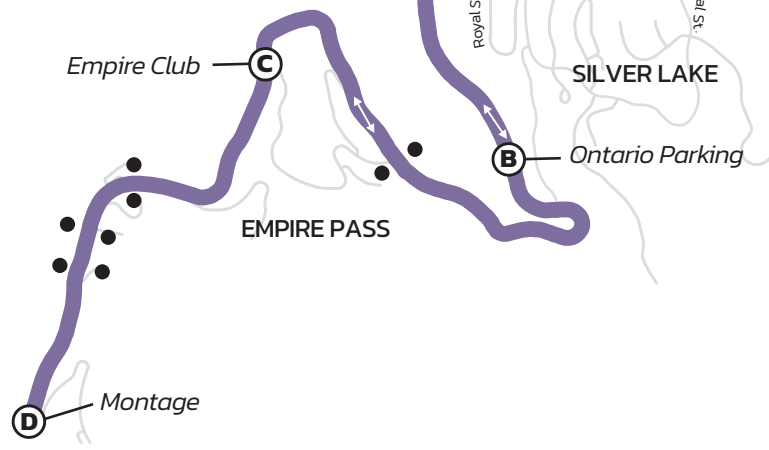

Legend

	Transit Hub/Major Transfer Point		Government Building
	Scheduled Timepoint		Grocery Store
	Bus Stop (Approximate Location)		Library
	Noteworthy Location		School
			Hospital