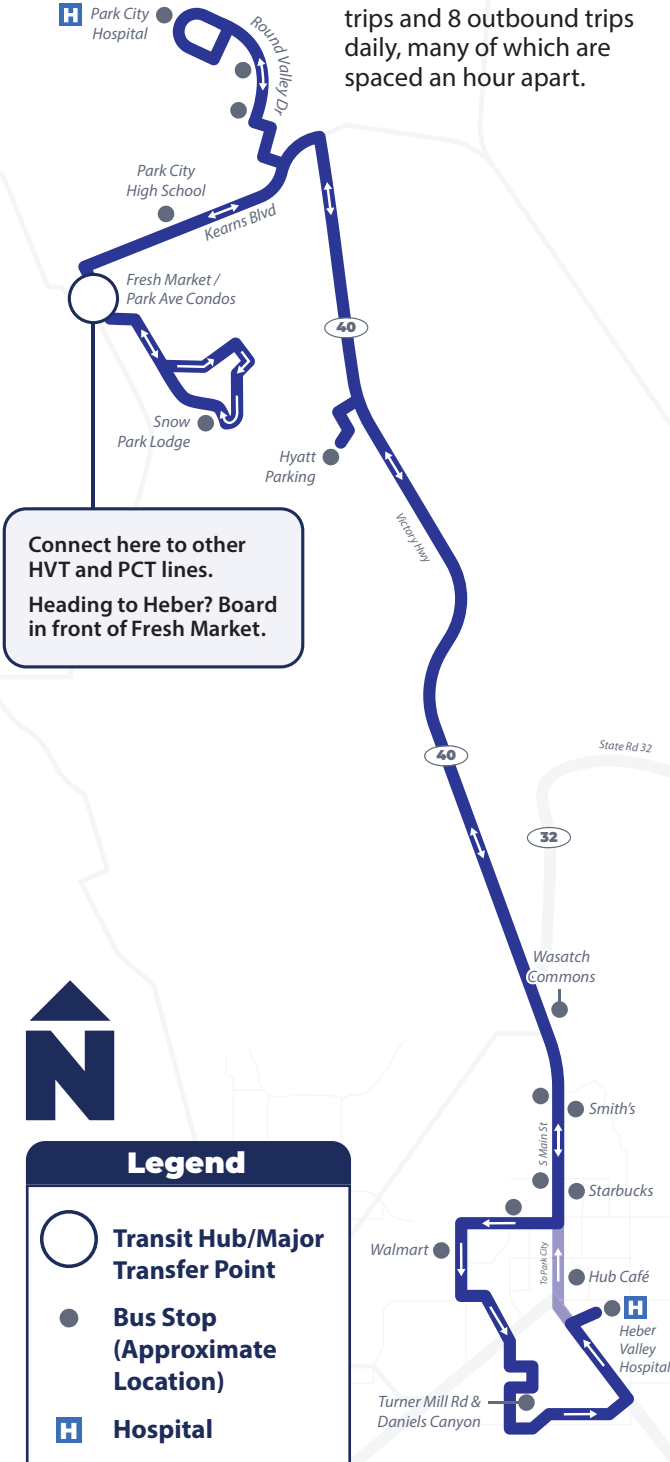

Hours: 6 AM - 11 AM and 3 PM - 9 PM
7 days a week

Wasatch Back Connector

8 daily outbound trips

106

Service frequency:
The service runs 8 inbound trips and 8 outbound trips daily, many of which are spaced an hour apart.

Connect here to other HVT and PCT lines.
Heading to Heber? Board in front of Fresh Market.

Inbound to Heber City

Snow Park Lodge & Deer Valley	Park Ave & Fresh Market	Park City Medical Center	Hyatt Parking	Wasatch Commons & US 40	N Main St & 500 N (Holiday Lanes)	S 300 W & W 1080 S (Walmart)	Turner Mill Rd & Daniels Canyon	Heber Valley Hospital
—	—	—	—	—	—	—	5:48 AM	5:55 AM
—	—	—	—	—	—	—	6:48 AM	6:55 AM
7:00 AM	7:09 AM	7:20 AM	7:30 AM	7:40 AM	7:43 AM	7:49 AM	7:51 AM	7:58 AM
8:00 AM	8:09 AM	8:20 AM	8:30 AM	8:40 AM	8:43 AM	8:49 AM	8:51 AM	8:58 AM
9:00 AM	9:09 AM	9:20 AM	9:30 AM	9:40 AM	9:43 AM	9:49 AM	9:51 AM	9:58 AM
3:00 PM	3:09 PM	3:20 PM	3:30 PM	3:40 PM	3:43 PM	3:49 PM	3:51 PM	3:58 PM
4:00 PM	4:09 PM	4:20 PM	4:30 PM	4:40 PM	4:43 PM	4:49 PM	4:51 PM	4:58 PM
5:00 PM	5:09 PM	5:20 PM	5:30 PM	5:40 PM	5:43 PM	5:49 PM	5:51 PM	5:58 PM
6:00 PM	6:09 PM	6:20 PM	6:30 PM	6:40 PM	6:43 PM	6:49 PM	6:51 PM	6:58 PM
8:00 PM	8:09 PM	8:20 PM	8:30 PM	8:40 PM	8:43 PM	8:49 PM	8:51 PM	8:58 PM

Outbound to Deer Valley Resort

Heber Valley Hospital	S Main St & E 1200 S (Hub Café)	N Main St & 500 N NB (Smith's)	Wasatch Commons & US 40	Hyatt Parking	Park City Medical Center	Park Ave Condos	Snow Park Lodge & Deer Valley
6:00 AM	6:02 AM	6:06 AM	6:09 AM	6:20 AM	6:31 AM	6:46 AM	6:56 AM
7:00 AM	7:02 AM	7:06 AM	7:09 AM	7:20 AM	7:31 AM	7:46 AM	7:56 AM
8:00 AM	8:02 AM	8:06 AM	8:09 AM	8:20 AM	8:31 AM	8:46 AM	8:56 AM
9:00 AM	9:02 AM	9:06 AM	9:09 AM	9:20 AM	9:31 AM	9:46 AM	9:56 AM
10:00 AM	10:02 AM	10:06 AM	10:09 AM	10:20 AM	10:31 AM	10:46 AM	10:56 AM
4:00 PM	4:02 PM	4:06 PM	4:09 PM	4:20 PM	4:31 PM	4:46 PM	4:56 PM
5:00 PM	5:02 PM	5:06 PM	5:09 PM	5:20 PM	5:31 PM	5:46 PM	5:56 PM
7:00 PM	7:02 PM	7:06 PM	7:09 PM	7:20 PM	7:31 PM	7:46 PM	7:56 PM

Note:
Timepoints shown are High Valley Transit's major stops. Please visit hvtutah.gov/bus-routes or scan the QR code for detailed timetable.