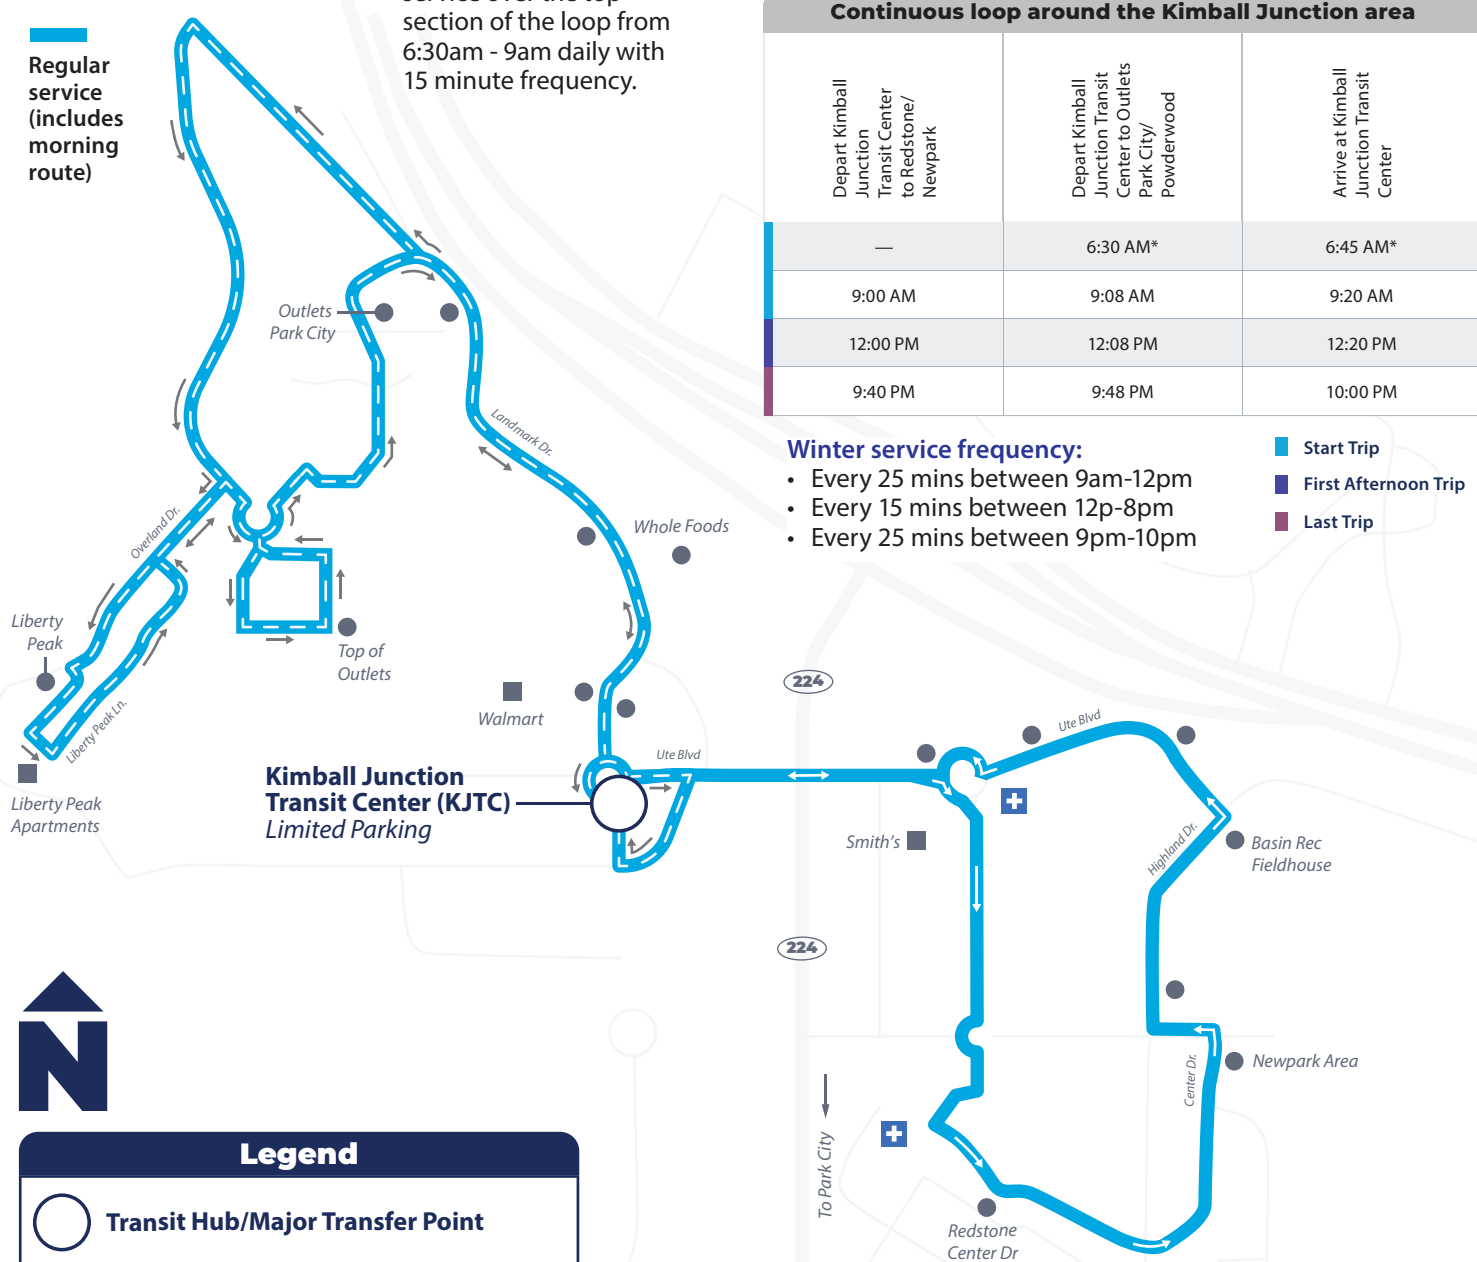

Continuous loop around the Kimball Junction area

Depart Kimball Junction Transit Center to Redstone/Newpark	Depart Kimball Junction Transit Center to Outlets Park City/Powderwood	Arrive at Kimball Junction Transit Center
—	6:30 AM*	6:45 AM*
9:00 AM	9:08 AM	9:20 AM
12:00 PM	12:08 PM	12:20 PM
9:40 PM	9:48 PM	10:00 PM