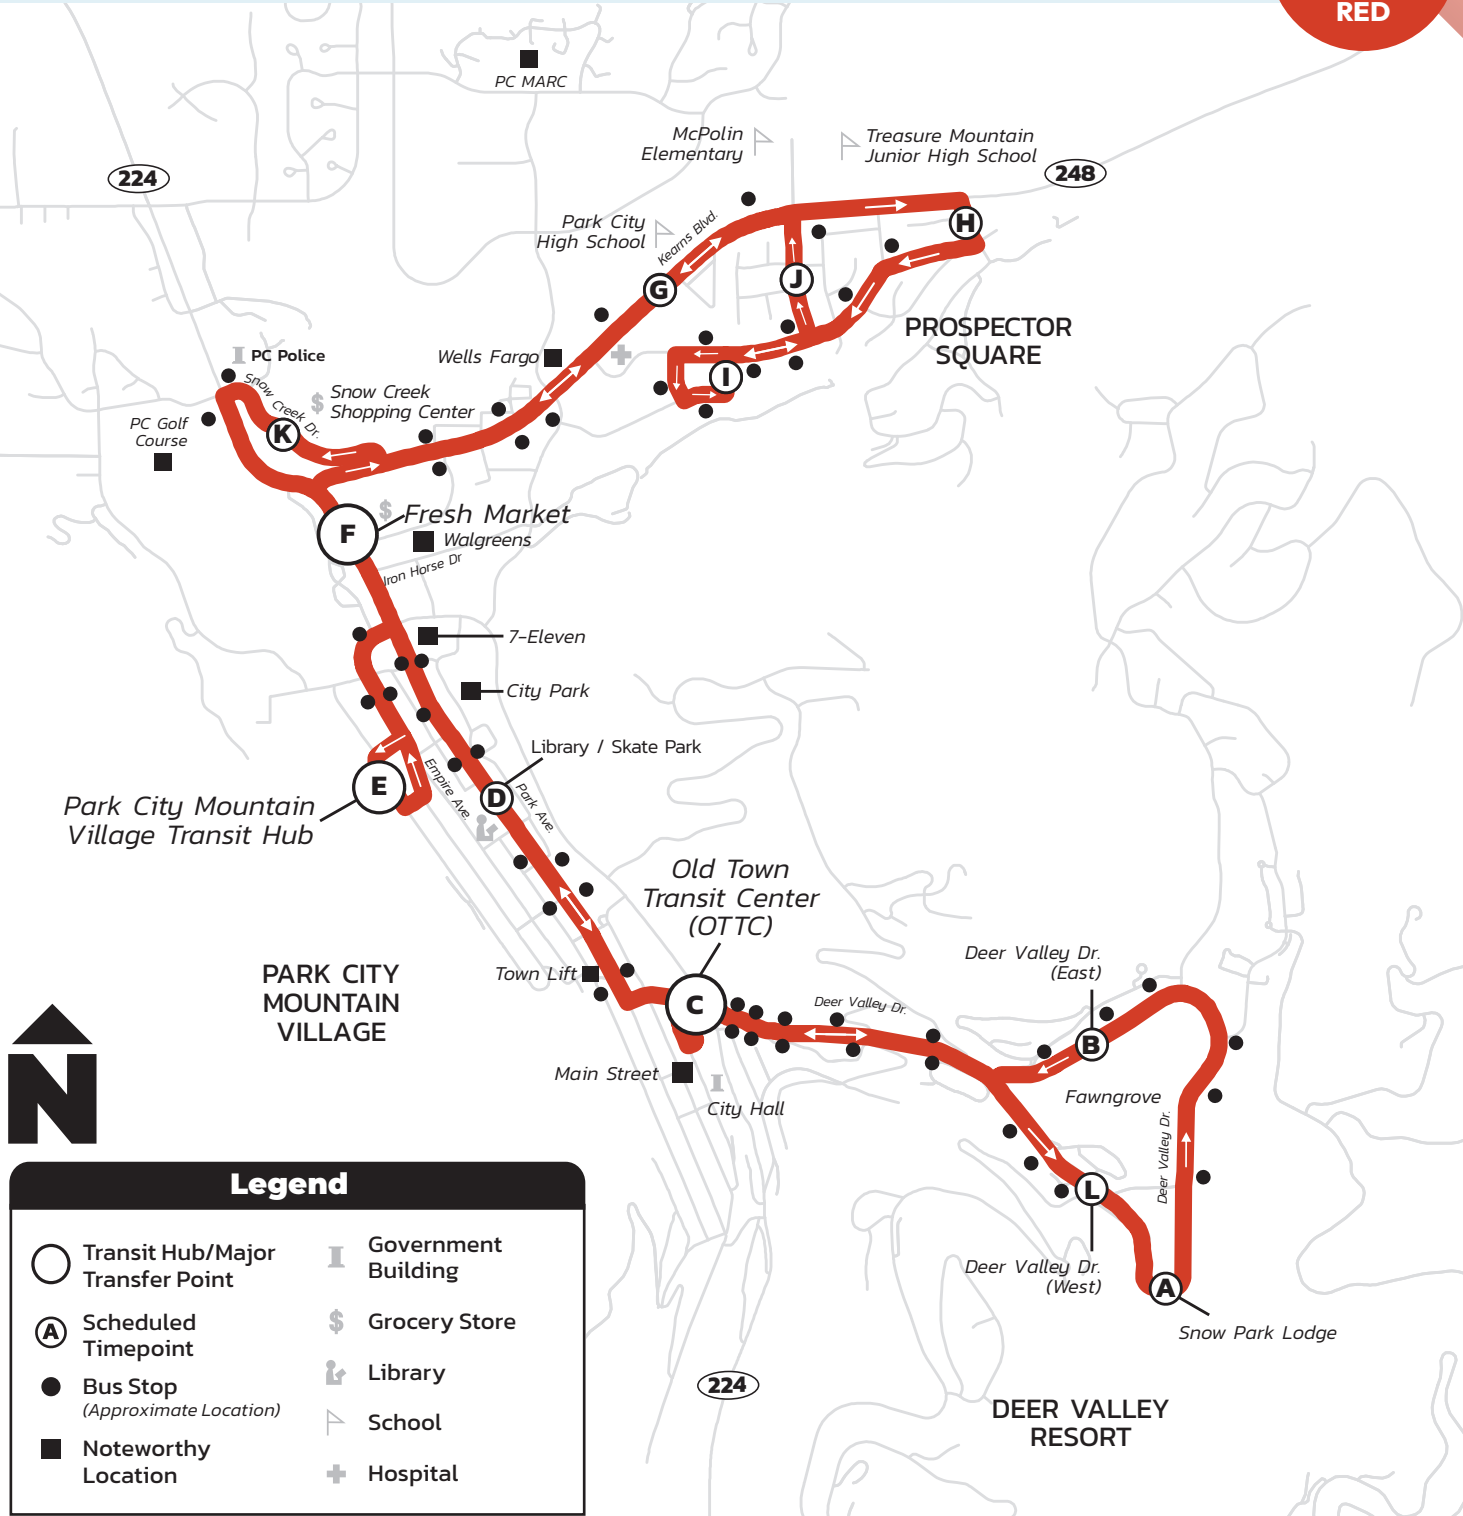

Para ver nuestro
Plan del Título VI, visite:
parkcitytransit.org

Hours: 6:50 AM–11:20 PM

From Old Town Transit Center (OTTC)
Seven days a week

Prospector Square– Deer Valley Resort

Every 15–30 Minutes

Hours: 6:03 AM—11:18 PM

From Old Town Transit Center (OTTC)
Seven days a week

Park Meadows/Thaynes -Deer Valley Resort

Every 15-30 Minutes

Legend

Transit Hub/Major Transfer Point	Government Building
Scheduled Timepoint	Grocery Store
Bus Stop (Approximate Location)	Library
Noteworthy Location	School
	Hospital