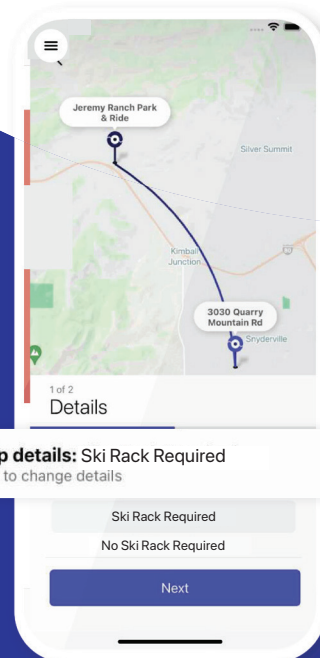

How to book a Micro.

1. **Create an account.**
   Download the High Valley Transit app from the **App Store** or **Google Play Store** and follow the simple signup steps.
2. **Book a ride.**
   Enter your pickup and dropoff addresses and choose the ride option that works for you.
3. **Meet your driver.**
   Check the app to find out exactly where to meet the vehicle, which may be a short walk from the address you give us.

Download the High Valley Transit app.