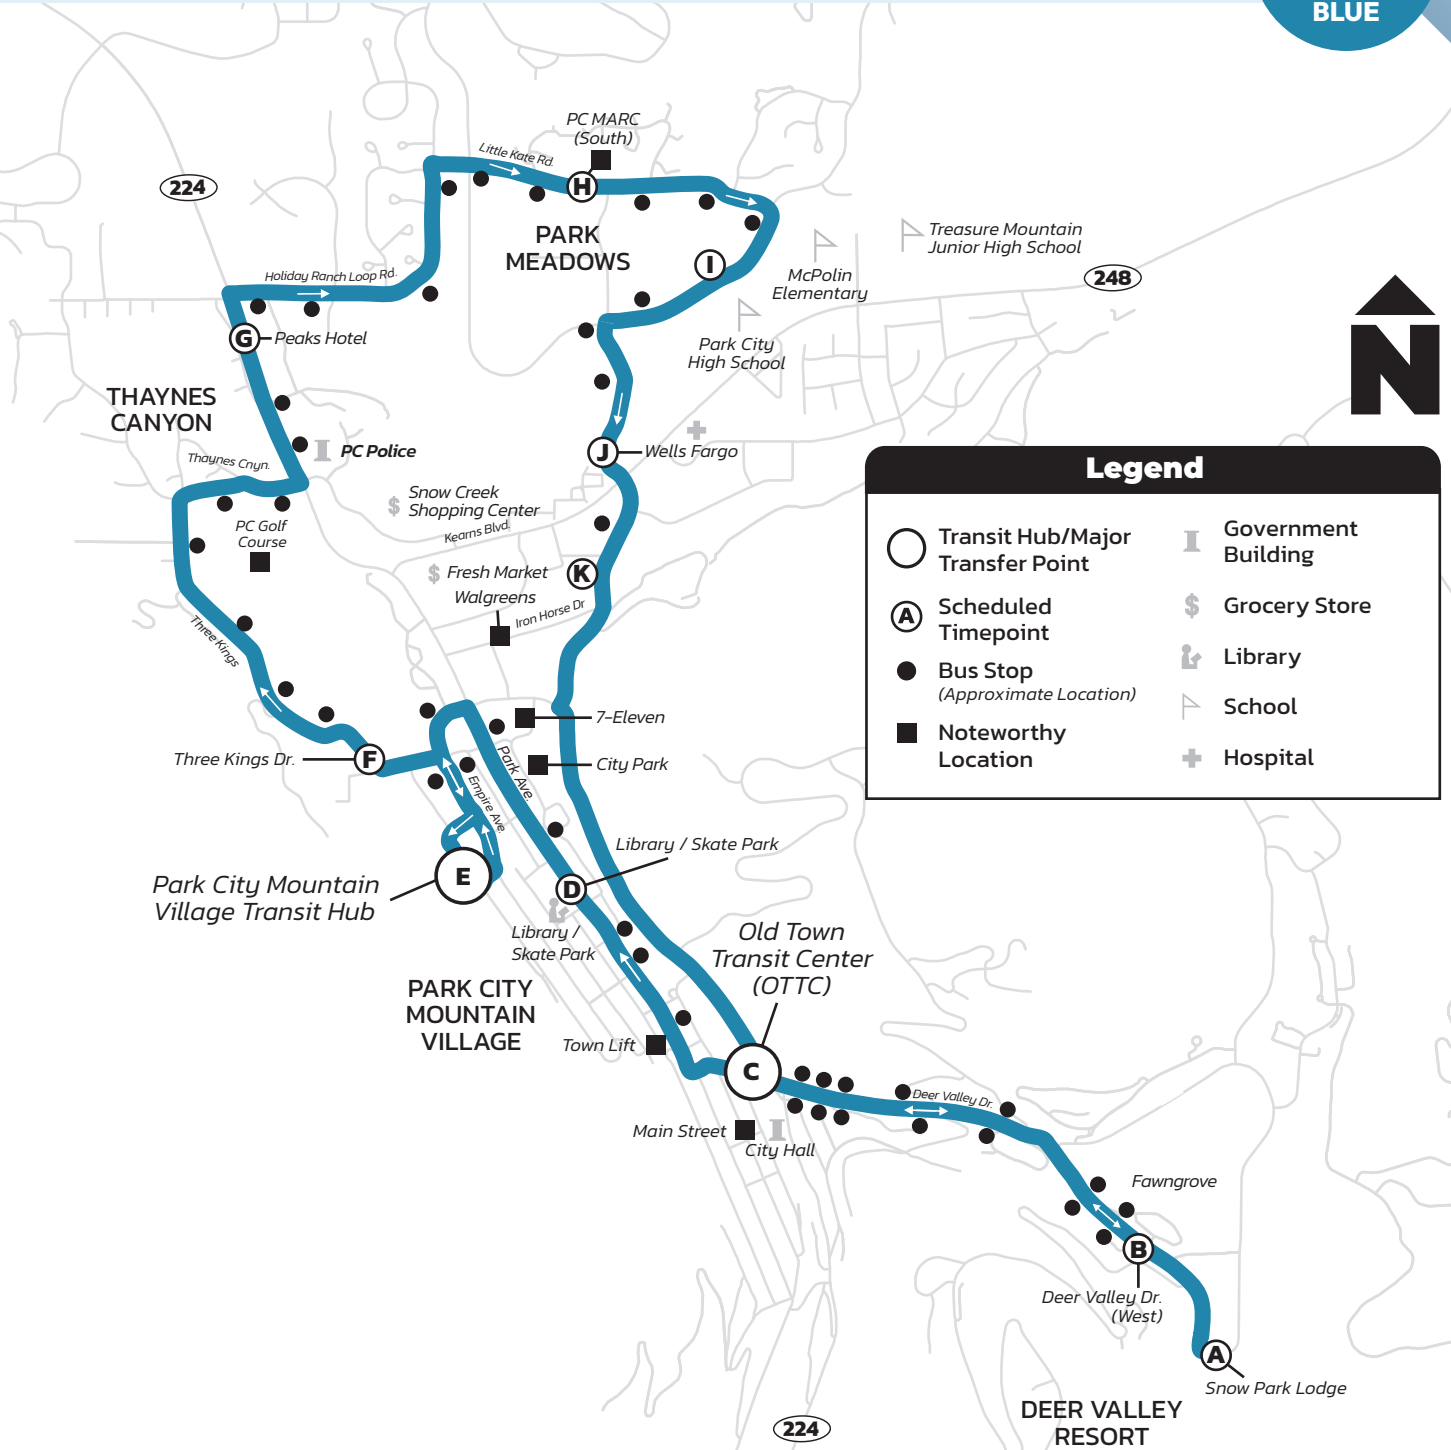

Hours: 6:30 AM–11:00 PM

From Old Town Transit Center (OTTC)
Seven days a week

Thaynes/Park Meadows

–Deer Valley Resort

Every 15–30 Minutes

3
BLUE

Hours: 6:30 AM–11:00 PM

From Old Town Transit Center (OTTC)
Seven days a week