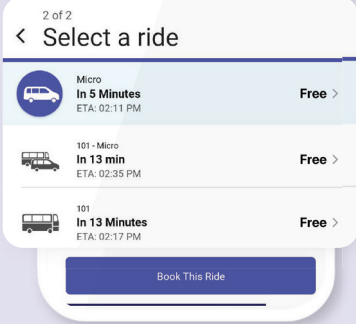

Within the **menu** of the HVT app, select **Live Bus Tracking** to review where all fixed route buses are.

HVT bus service.

We operate 10 bus lines across the Wasatch Back every day of the week. See below for a summary of all 10 lines.

All day service	Commuter service
101 Spiro / 224 Local	102 Gateway / Kamas Valley Commuter
103 Kimball Junction Shuttle	106 Wasatch Back Connector
104 Bitner Shuttle	
105 Canyons Village Shuttle	
107 PC-SLC Connect	
108 Silver Creek Village	
109 Snowball Express	
10X The High Line	

Learn more: hvtutah.gov/bus-routes

Bring your skis along.

We've got room for it all. All of our Micro vehicles come equipped with ski racks. Simply let us know if you need to store skis by tapping **Trip details**.

How to book a Micro.

1. **Create an account.**
   Download the High Valley Transit app from the **App Store** or **Google Play Store** and follow the simple signup steps.
2. **Book a ride.**
   Enter your pickup and dropoff addresses and choose the ride option that works for you.
3. **Meet your driver.**
   Check the app to find out exactly where to meet the vehicle, which may be a short walk from the address you give us.

Download the High Valley Transit app.

Learn more: hvtutah.gov/ride-micro