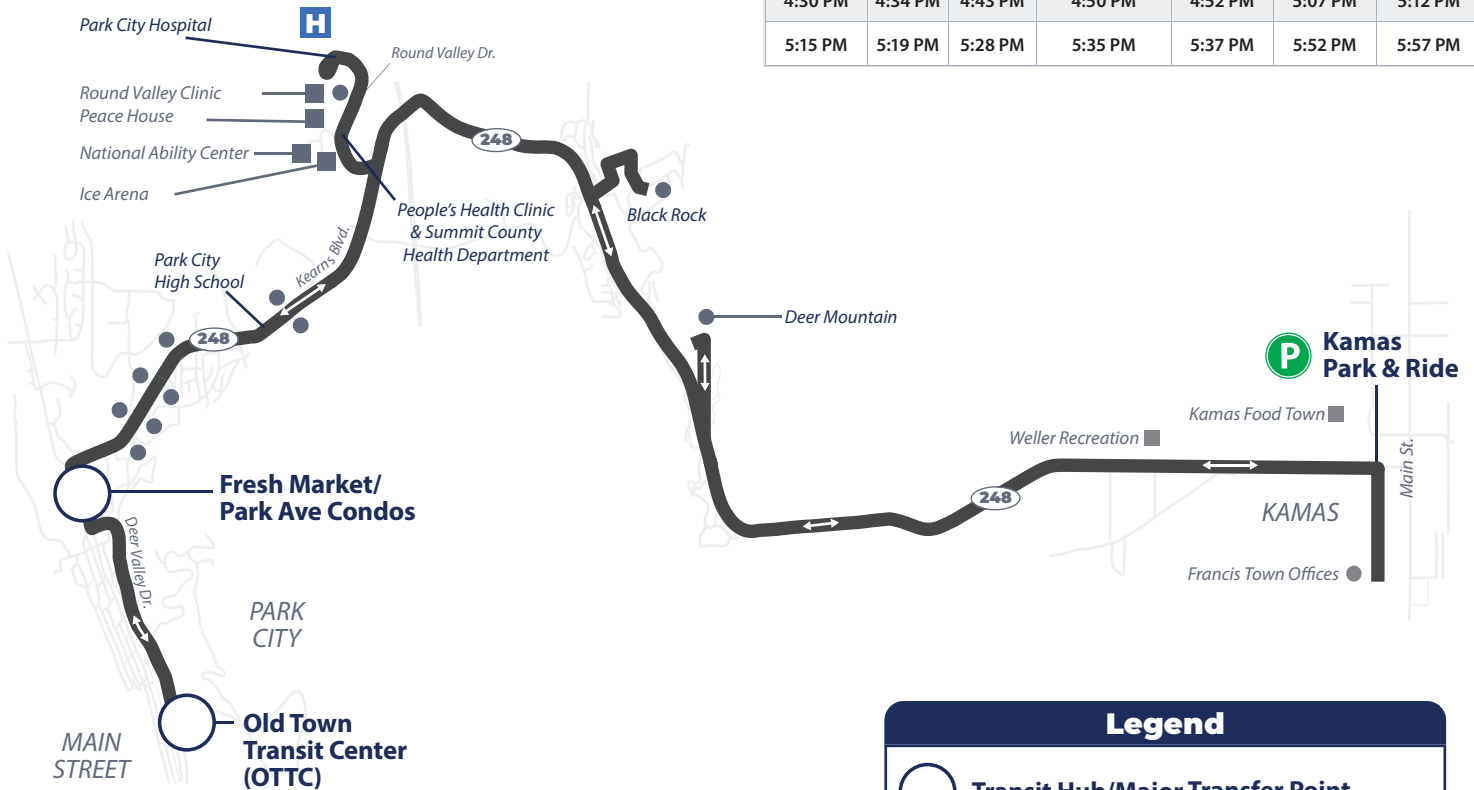

Hours: 5:30 AM - 9 AM and 3:30 PM - 7 PM
7 days a week

Gateway / Kamas Valley Commuter

6 daily roundtrips

102

Inbound to Old Town Transit Center

Francis Town Offices	Kamas Park & Ride	Deer Mountain	Brown's Canyon Rd & W Peace Tree Trail (Black Rock)	Park City Medical Center	Park Ave Condos	Old Town Transit Center (OTTC)
6:13 AM	6:17 AM	6:33 AM	6:37 AM	6:41 AM	6:49 AM	6:58 AM
7:20 AM	7:24 AM	7:40 AM	7:44 AM	7:48 AM	7:56 AM	8:05 AM
8:15 AM	8:19 AM	8:35 AM	8:39 AM	8:43 AM	8:51 AM	9:00 AM
4:20 PM	4:25 PM	4:40 PM	4:44 PM	4:48 PM	4:56 PM	5:05 PM
5:20 PM	5:25 PM	5:40 PM	5:44 PM	5:48 PM	5:56 PM	6:05 PM
6:15 PM	6:20 PM	6:35 PM	6:39 PM	6:43 PM	6:51 PM	7:00 PM

Outbound to Francis Town Offices

Old Town Transit Center (OTTC)	Fresh Market	Park City Medical Center	Brown's Canyon Rd & W Peace Tree Trail (Black Rock)	Deer Mountain	Kamas Park & Ride	Francis Town Offices
5:30 AM	5:34 AM	5:43 AM	5:50 AM	5:52 AM	6:07 AM	6:12 AM
6:30 AM	6:34 AM	6:43 AM	6:50 AM	6:52 AM	7:07 AM	7:12 AM
7:15 AM	7:19 AM	7:28 AM	7:35 AM	7:37 AM	7:52 AM	7:57 AM
3:30 PM	3:34 PM	3:43 PM	3:50 PM	3:52 PM	4:07 PM	4:12 PM
4:30 PM	4:34 PM	4:43 PM	4:50 PM	4:52 PM	5:07 PM	5:12 PM
5:15 PM	5:19 PM	5:28 PM	5:35 PM	5:37 PM	5:52 PM	5:57 PM

Note:
Timepoints shown are High Valley Transit's major stops. Please visit hvtutah.gov/bus-routes or scan the QR code for detailed timetable.

Legend

- Transit Hub/Major Transfer Point
- Bus Stop (Approximate Location)
- Noteworthy Location
- Park & Ride
- Hospital