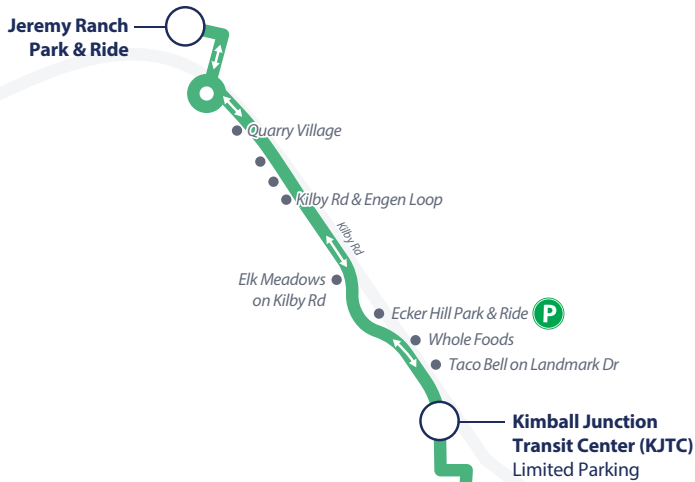

Download the High Valley Transit app.

Learn more: hvtutah.gov/ride-micro

Hours: 5:35 AM - 12:15 AM
7 days a week

Spiro / 224 Local

Every 30 Minutes

Inbound to Snow Park Lodge & Deer Valley

Jeremy Ranch Park & Ride	Ecker Hill Park & Ride	Kimball Junction Transit Center (KJTC)	Canyons Village Transit Hub	Park Ave Condos	PC Mountain	Old Town Transit Center (OTTC)	Snow Park Lodge & Deer Valley
5:35 AM	5:42 AM	5:49 AM	5:56 AM	6:04 AM	6:06 AM	6:10 AM	6:15 AM
12:05 PM	12:12 PM	12:19 PM	12:26 PM	12:34 PM	12:36 PM	12:40 PM	12:45 PM
11:35 PM	11:42 PM	11:49 PM	11:56 PM	12:04 AM	12:06 AM	12:10 AM	12:15 AM

Outbound to Jeremy Ranch Park & Ride

Snow Park Lodge & Deer Valley	Old Town Transit Center (OTTC)	PC Mountain	Park Ave & Fresh Market	Canyons Village Transit Hub	Kimball Junction Transit Center (KJTC)	Ecker Hill Park & Ride	Jeremy Ranch Park & Ride
5:55 AM	6:03 AM	6:08 AM	6:12 AM	6:20 AM	6:25 AM	6:31 AM	6:40 AM
12:25 PM	12:33 PM	12:38 PM	12:42 PM	12:50 PM	12:55 PM	1:01 PM	1:10 PM
11:25 PM	11:33 PM	11:38 PM	11:42 PM	11:50 PM	11:55 PM	12:01 AM	12:10 AM