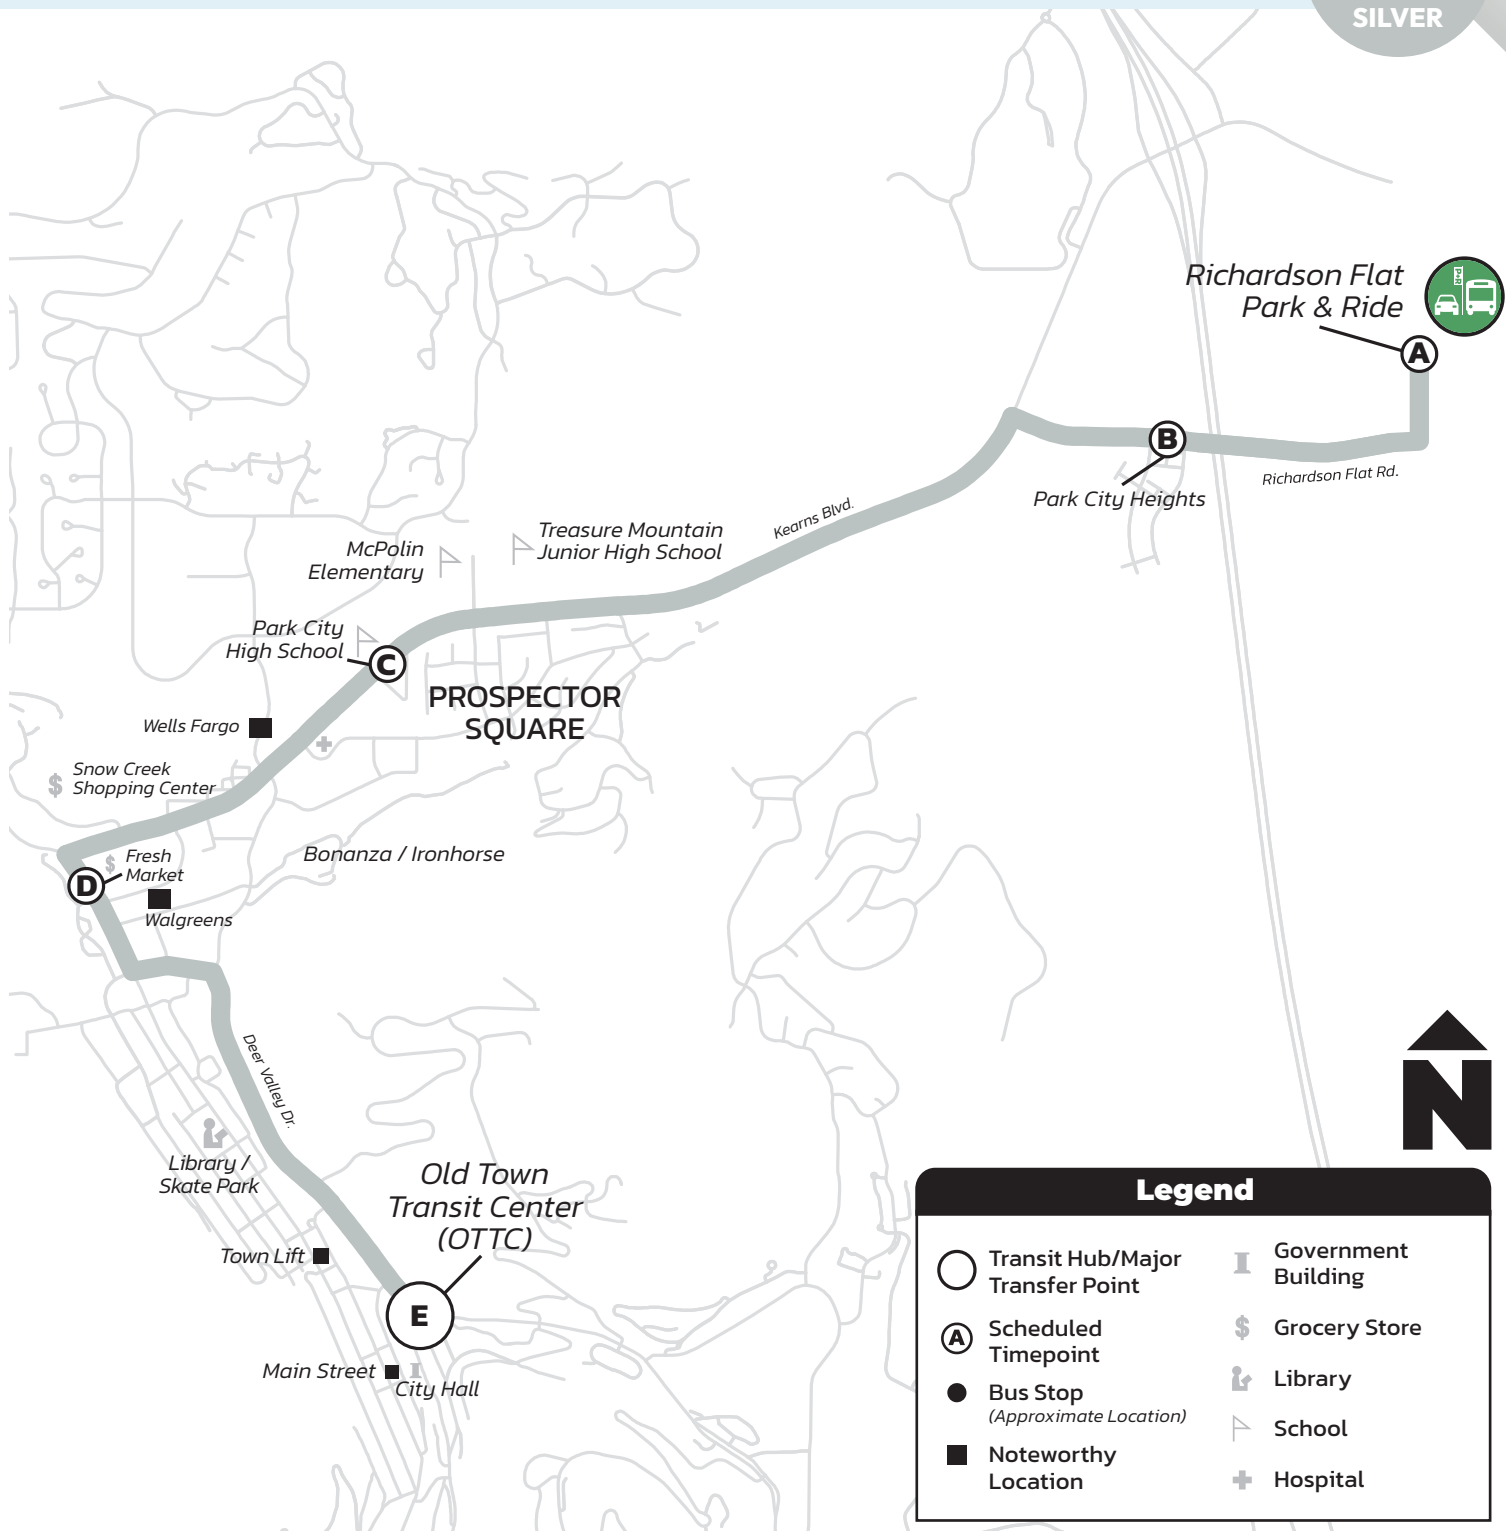

Hours: 7:00 AM–11:05 PM

From Old Town Transit Center (OTTC)
Seven days a week

Richardson Flat Park & Ride– Old Town Express

Every 40 Minutes

Richardson Flat
Park & Ride

A

B

Park City Heights

Richardson Flat Rd.

Treasure Mountain
Junior High School

McPolin
Elementary

Park City
High School

PROSPECTOR
SQUARE

Wells Fargo

Snow Creek
Shopping Center

Fresh
Market

Bonanza / Ironhorse

Walgreens

Deer Valley Dr.

Library /
Skate Park

Old Town
Transit Center
(OTTC)

Town Lift

E

Main Street

City Hall

Legend

○ Transit Hub/Major Transfer Point

Ⓐ Scheduled Timepoint

● Bus Stop (Approximate Location)

■ Noteworthy Location

Ⓘ Government Building

⌘ Grocery Store

📖 Library

🏫 School

⛶ Hospital