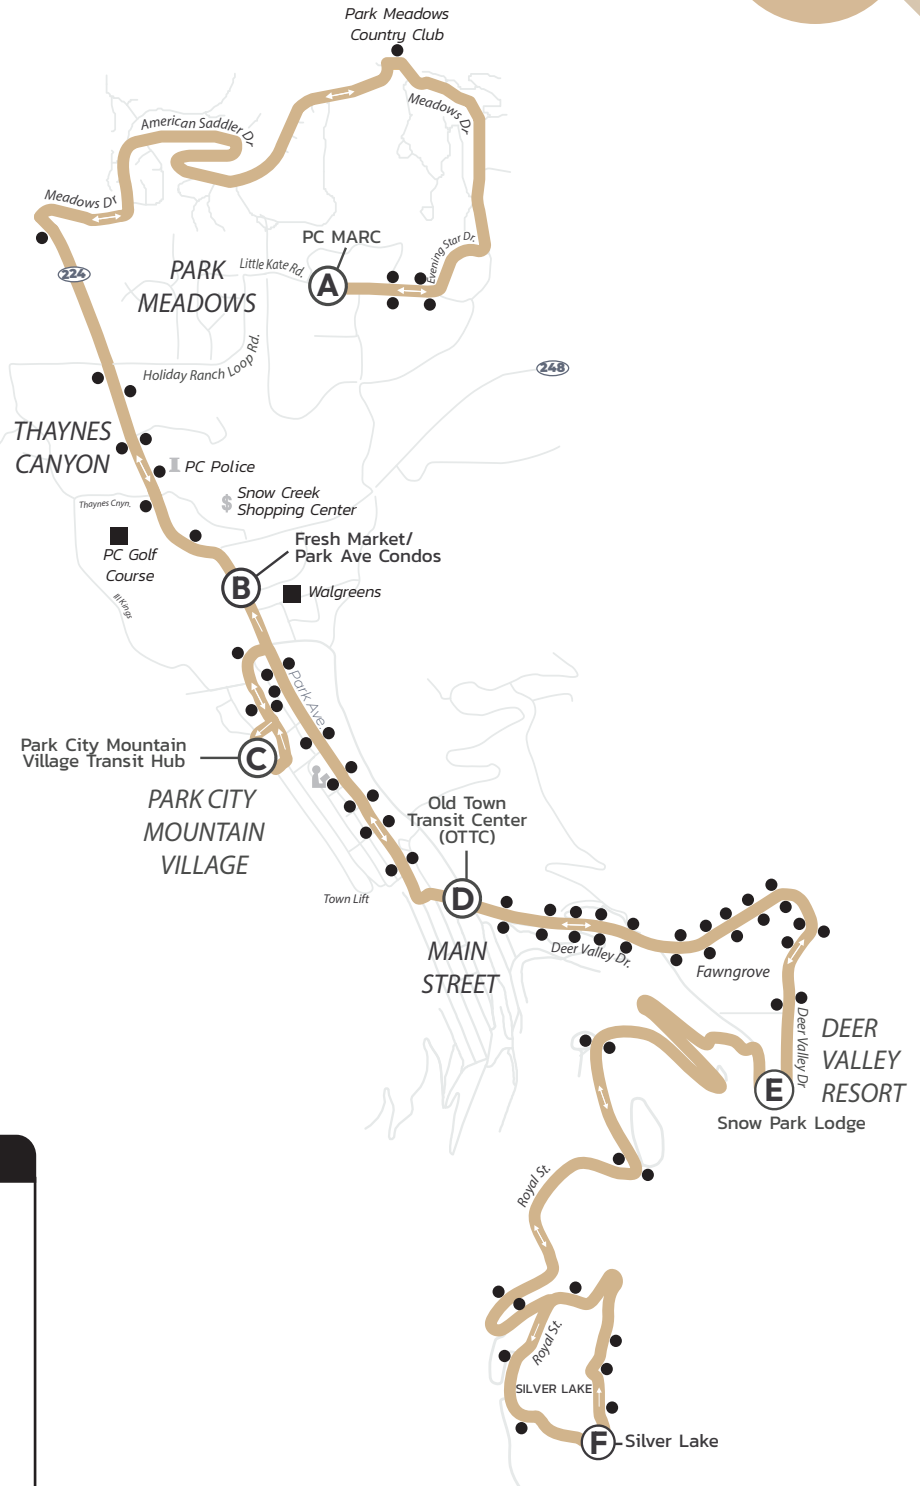

To Silver Lake					
A	B	C	D	E	F
PC MARC	Fresh Market (West)	PC Mountain	Main St (OTTC)	Snow Park Lodge – Deer Valley	Silver Lake (Arrive)
8:08 AM	8:26 AM	8:30 AM	8:38 AM	8:46 AM	8:56 AM
10:08 AM	10:26 AM	10:30 AM	10:38 AM	10:46 AM	10:56 AM
12:08 PM	12:26 PM	12:30 PM	12:38 PM	12:46 PM	12:56 PM
2:08 PM	2:26 PM	2:30 PM	2:38 PM	2:46 PM	2:56 PM
4:08 PM	4:26 PM	4:30 PM	4:38 PM	4:46 PM	4:56 PM

To PC MARC					
F	E	D	C	B	A
Silver Lake (Depart)	Snow Park Lodge – Deer Valley	Main St (OTTC)	PC Mountain	Fresh Market (East)	PC MARC
9:02 AM	9:17 AM	9:27 AM	9:35 AM	9:39 AM	9:52 AM
11:02 AM	11:17 AM	11:27 AM	11:35 AM	11:39 AM	11:52 AM
1:02 PM	1:17 PM	1:27 PM	1:35 PM	1:39 PM	1:52 PM
3:02 PM	3:17 PM	3:27 PM	3:35 PM	3:39 PM	3:52 PM
5:02 PM	5:17 PM	5:27 PM	5:35 PM	5:39 PM	5:52 PM

Legend

- Transit Hub/Major Transfer Point
- Ⓐ Scheduled Timepoint
- Bus Stop (Approximate Location)
- Noteworthy Location
- I Government Building
- 🏪 Grocery Store
- 📖 Library
- 🎓 School
- 🏥 Hospital