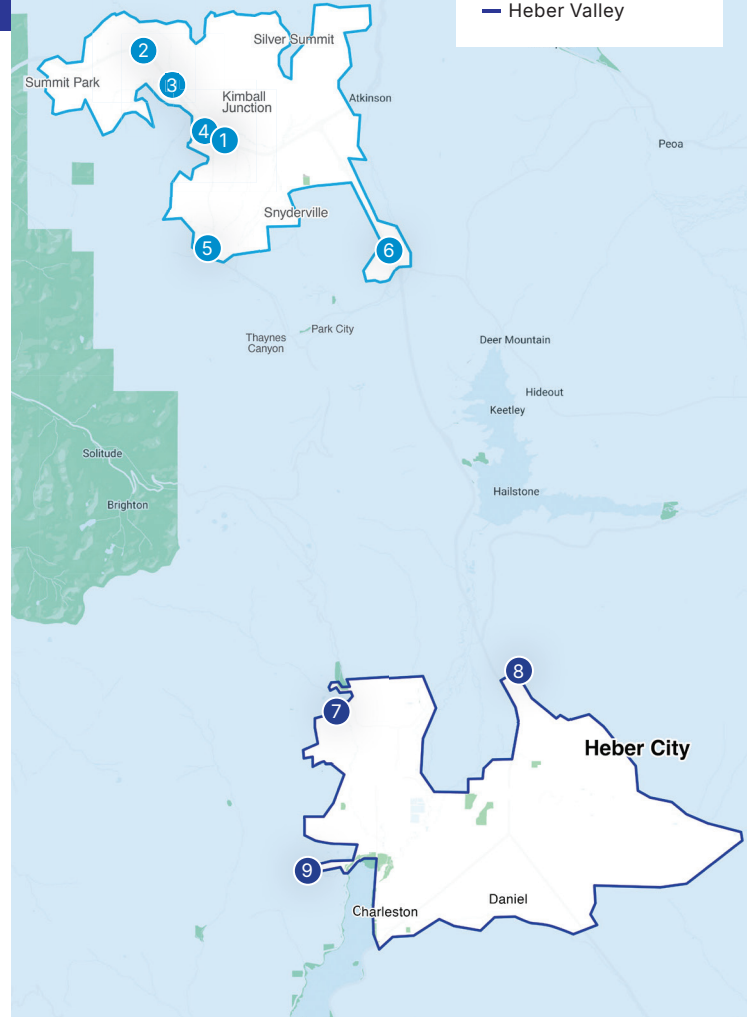

Micro Service Zones

— Summit County

— Heber Valley

Popular Destinations

- ① Kimball Junction Transit Center
- ② Jeremy Ranch Park & Ride
- ③ Ecker Hill Park & Ride
- ④ Outlets Park City
- ⑤ Canyons Village Transit Hub
- ⑥ Park City Medical Center
- ⑦ Wasatch Mountain State Park
- ⑧ Utah Valley University
- ⑨ Soldier Hollow Nordic Center