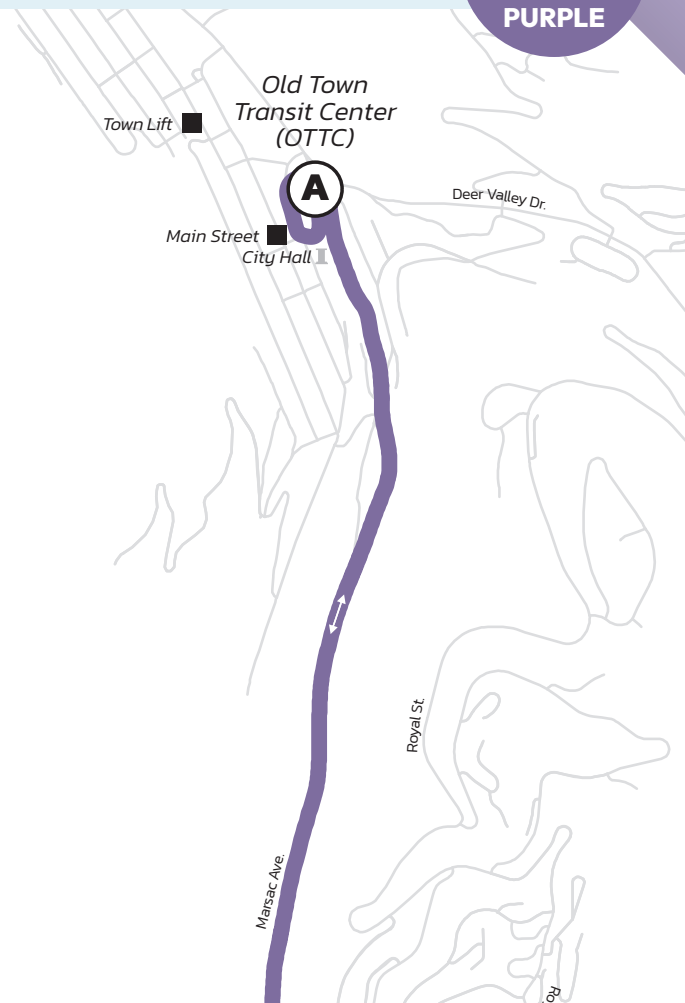

To Main St.		
D	C	A
Montage (Depart)	Empire Club	Main St. (OTTC)
5:45 AM	5:48 AM	5:55 AM
6:15 AM	6:18 AM	6:25 AM
6:45 AM	6:48 AM	6:55 AM
7:15 AM	7:18 AM	7:25 AM
7:45 AM	7:48 AM	7:55 AM
8:15 AM	8:18 AM	8:25 AM
8:45 AM	8:48 AM	8:55 AM
9:15 AM	9:18 AM	9:25 AM
9:45 AM	9:48 AM	9:55 AM
10:15 AM	10:18 AM	10:25 AM
10:45 AM	10:48 AM	10:55 AM
11:15 AM	11:18 AM	11:25 AM
11:45 AM	11:48 AM	11:55 AM
12:15 PM	12:18 PM	12:25 PM
12:45 PM	12:48 PM	12:55 PM
1:15 PM	1:18 PM	1:25 PM
1:45 PM	1:48 PM	1:55 PM
2:15 PM	2:18 PM	2:25 PM
2:45 PM	2:48 PM	2:55 PM
3:15 PM	3:18 PM	3:25 PM
3:45 PM	3:48 PM	3:55 PM
4:15 PM	4:18 PM	4:25 PM
4:45 PM	4:48 PM	4:55 PM
5:15 PM	5:18 PM	5:25 PM
5:45 PM	5:48 PM	5:55 PM
6:15 PM	6:18 PM	6:25 PM
6:45 PM	6:48 PM	6:55 PM
7:15 PM	7:18 PM	7:25 PM
7:45 PM	7:48 PM	7:55 PM
8:15 PM	8:18 PM	8:25 PM
8:45 PM	8:48 PM	8:55 PM
9:15 PM	9:18 PM	9:25 PM
9:45 PM	9:48 PM	9:55 PM
10:15 PM	10:18 PM	10:25 PM
10:45 PM	10:48 PM	10:55 PM
11:15 PM	11:18 PM	11:25 PM