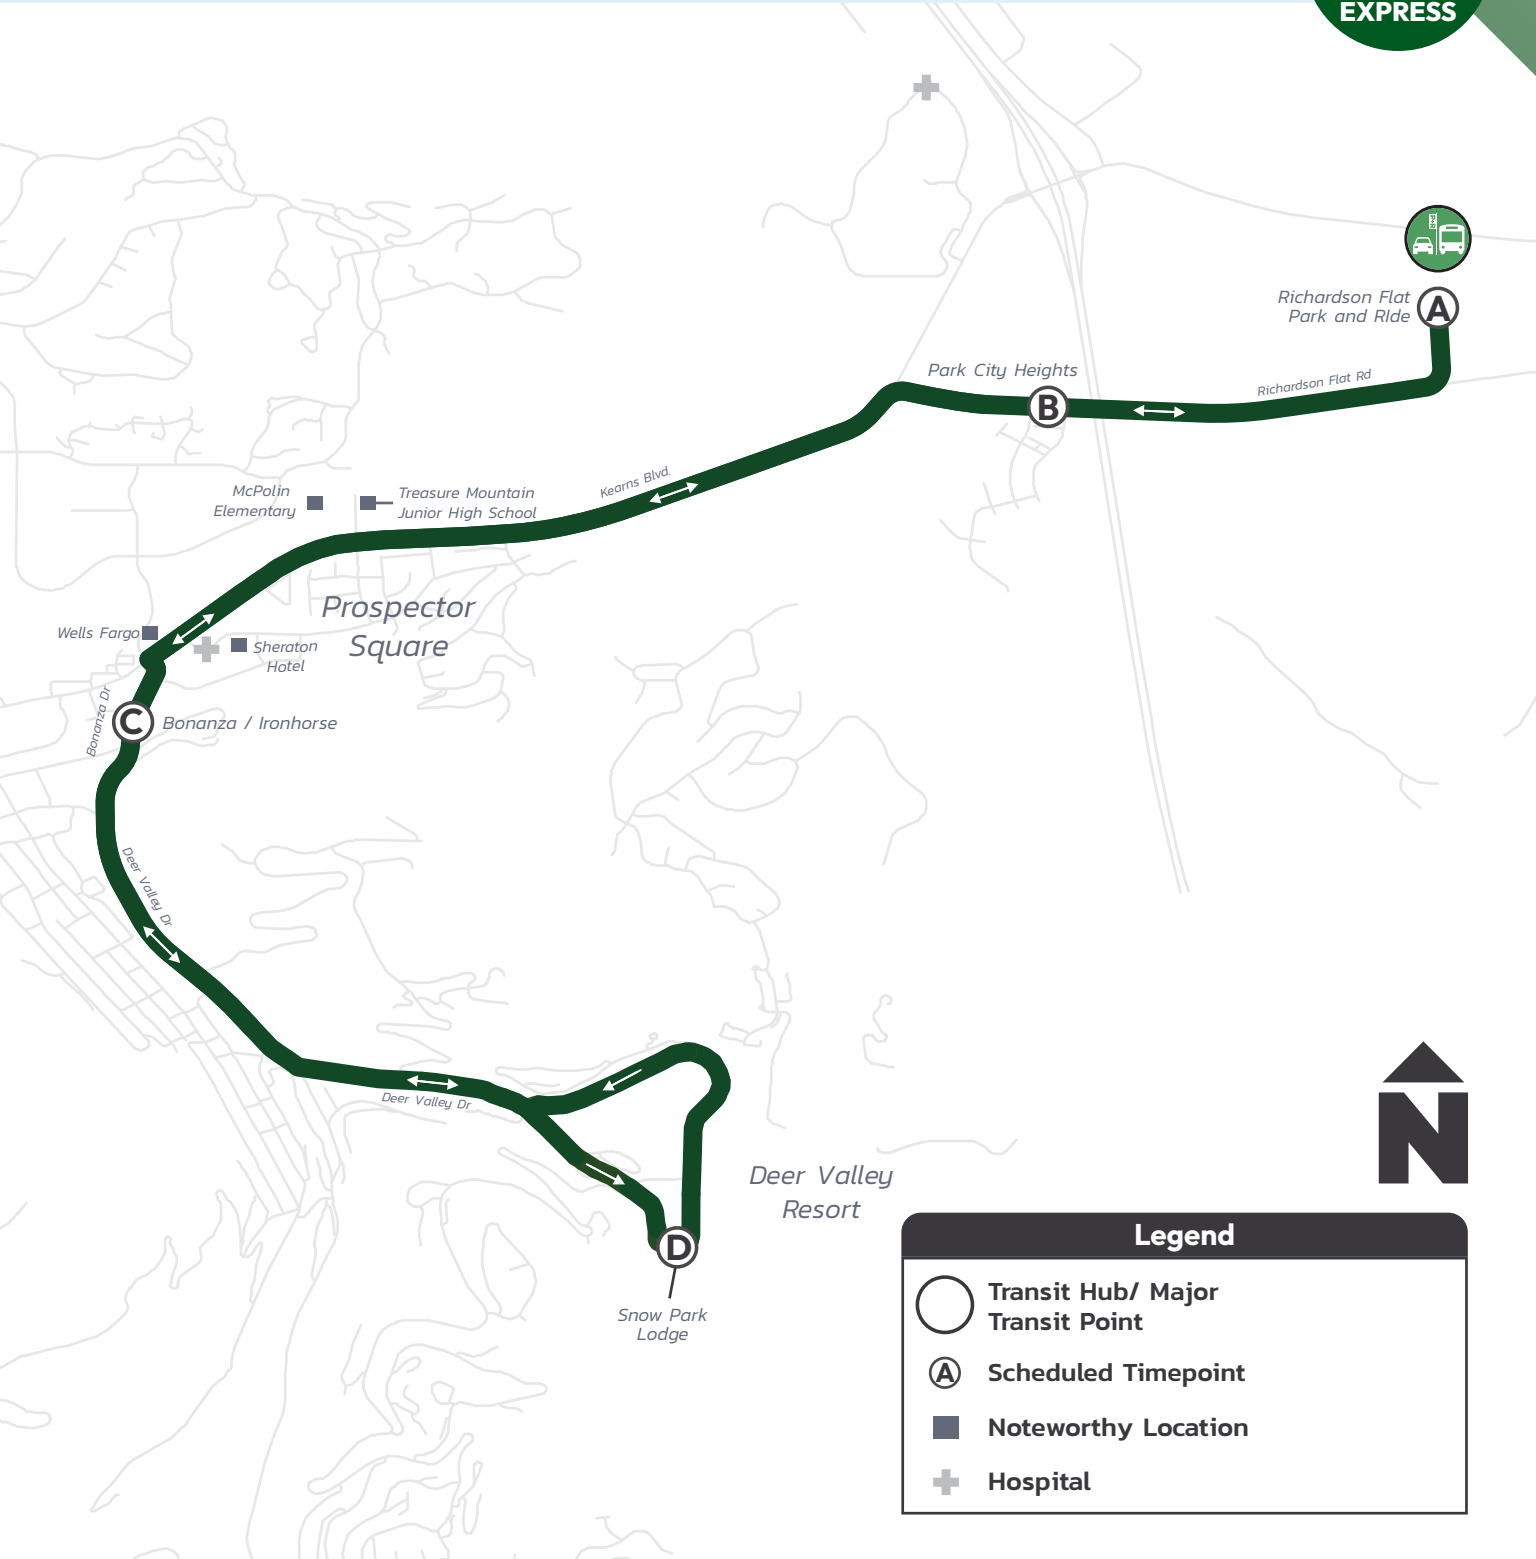

Hours: 5:35 AM–6:05 PM

From Richardson Flat Park & Ride
Seven days a week

Richardson Flat Park & Ride- Deer Valley Express

Every 15-30 Minutes

Legend

- Transit Hub/ Major Transit Point
- Scheduled Timepoint
- Noteworthy Location
- Hospital