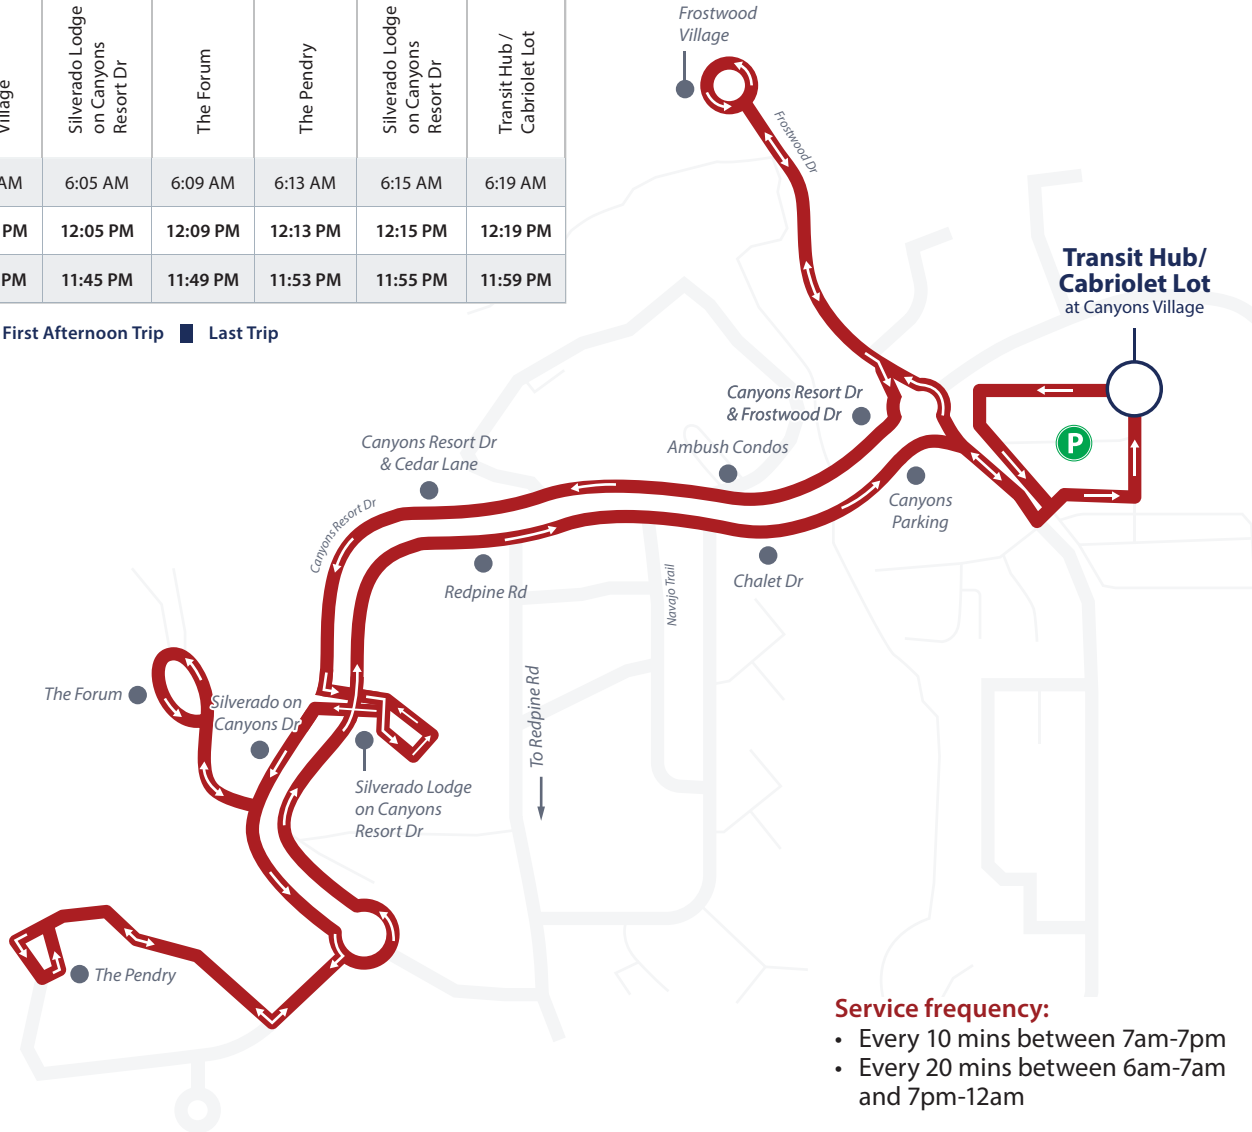

Hours: 6 AM - 12AM
7 days a week

Canyons Village Shuttle

Every 10 - 20 Minutes

105

Loop through Canyons Village

Transit Hub/ Cabriolet Lot	Frostwood Village	Silverado Lodge on Canyons Resort Dr	The Forum	The Pendry	Silverado Lodge on Canyons Resort Dr	Transit Hub/ Cabriolet Lot
6:00 AM	6:01 AM	6:05 AM	6:09 AM	6:13 AM	6:15 AM	6:19 AM
12:00 PM	12:01 PM	12:05 PM	12:09 PM	12:13 PM	12:15 PM	12:19 PM
11:40 PM	11:41 PM	11:45 PM	11:49 PM	11:53 PM	11:55 PM	11:59 PM

■ Start Trip
■ First Afternoon Trip
■ Last Trip

Service frequency:

- Every 10 mins between 7am-7pm
- Every 20 mins between 6am-7am and 7pm-12am

Riders can connect to the Transit Hub by stairs or ramps.

Note:

Timepoints shown are High Valley Transit's major stops. Please visit hvtutah.gov/bus-routes or scan the QR code for detailed timetable.

Legend

- Transit Hub/Major Transfer Point
- Bus Stop (Approximate Location)
- Noteworthy Location
- Park & Ride