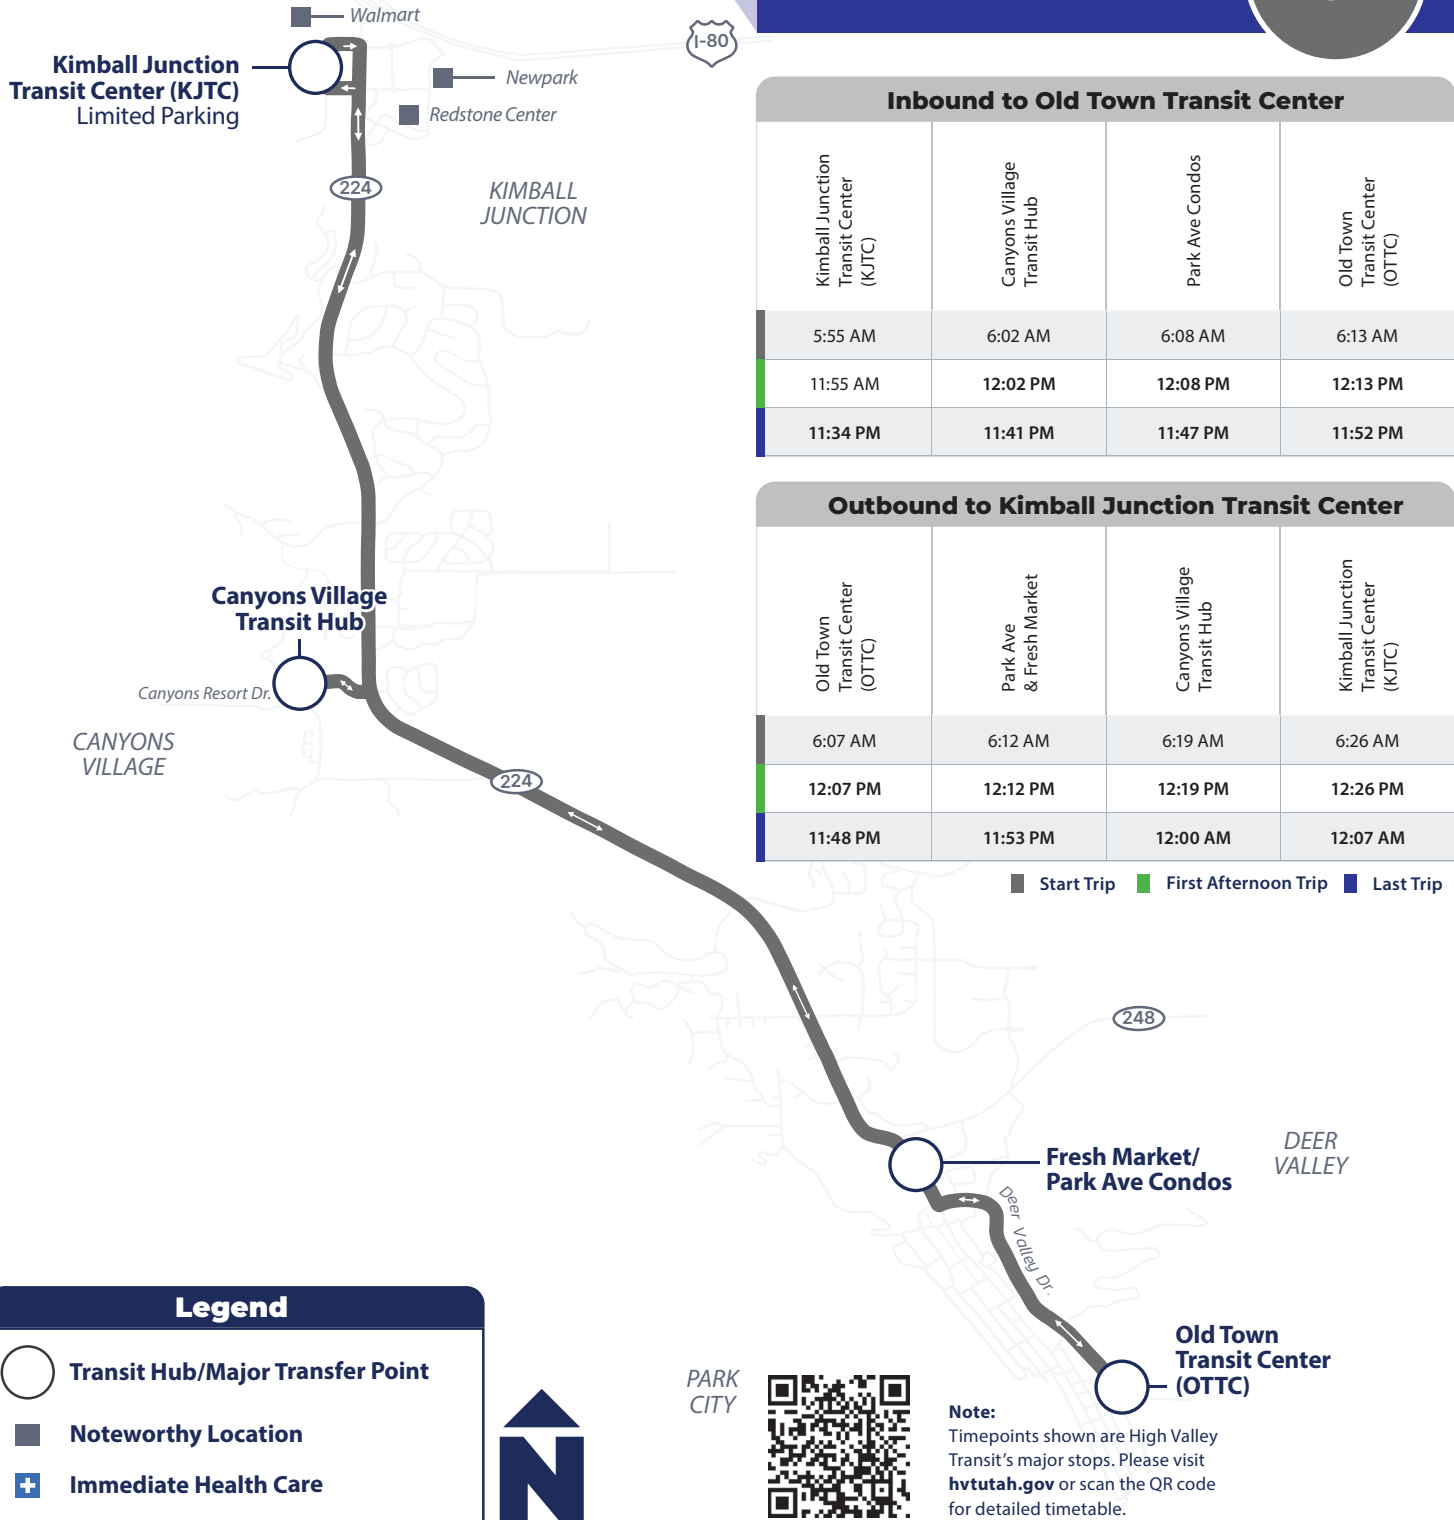

Park City Mountain

Hours: 5:55 AM - 12:07 AM
7 days a week

The High Line

Every 15 Minutes before 8PM
Every 30 Minutes after 8PM

Inbound to Old Town Transit Center

Kimball Junction Transit Center (KJTC)	Canyons Village Transit Hub	Park Ave Condos	Old Town Transit Center (OTTC)
5:55 AM	6:02 AM	6:08 AM	6:13 AM
11:55 AM	12:02 PM	12:08 PM	12:13 PM
11:34 PM	11:41 PM	11:47 PM	11:52 PM