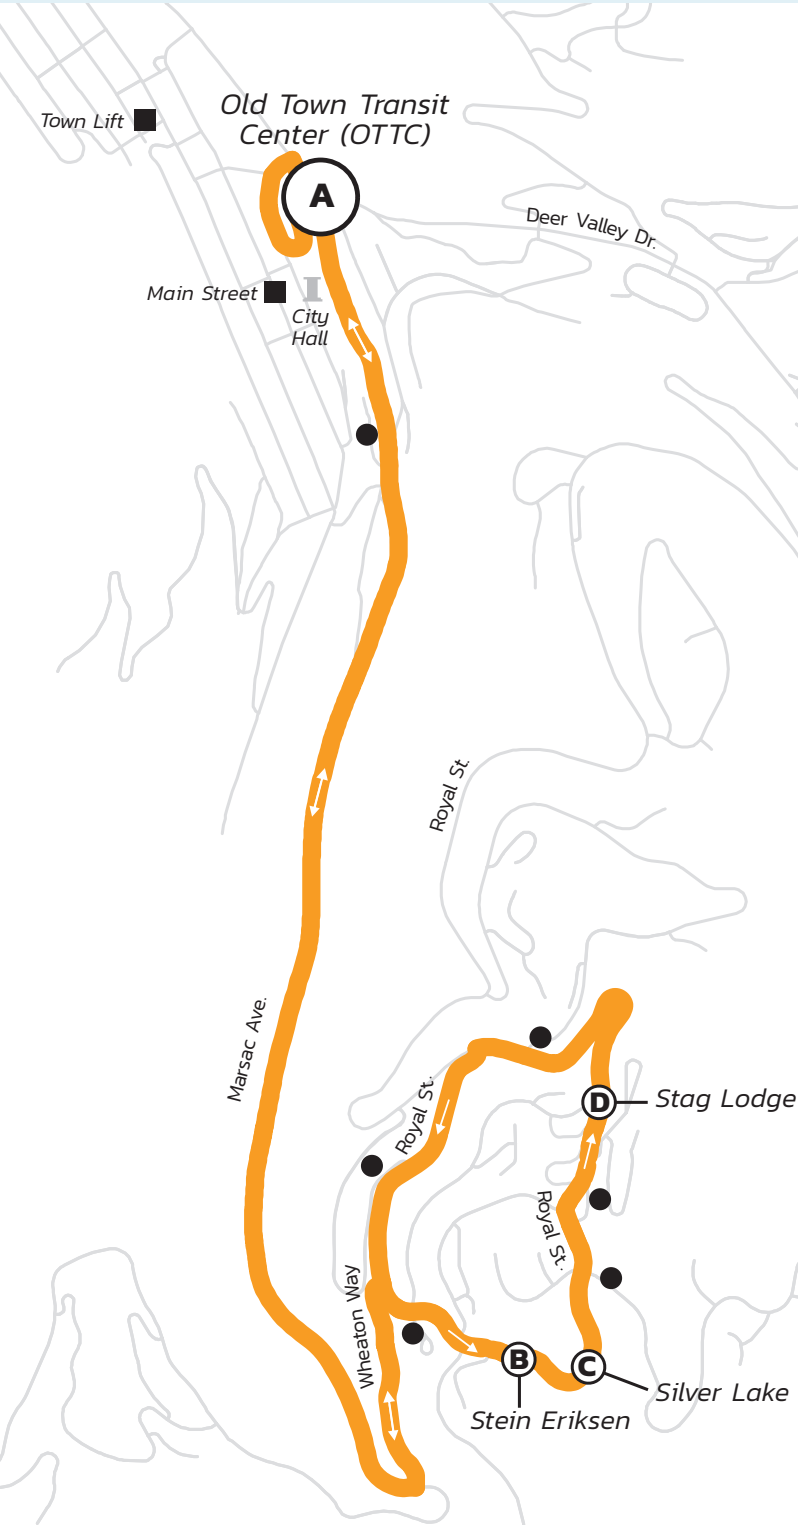

Hours: 5:46 AM–11:16 PM

From Old Town Transit Center (OTTC)
Seven days a week

**Main Street (OTTC)–
Silver Lake Village**

Every 30 Minutes

To Silver Lake		
A	B	C
Main St. (OTTC)	Stein Eriksen	Silver Lake (Arrive)
5:46 AM	5:51 AM	5:52 AM
6:16 AM	6:21 AM	6:22 AM
6:46 AM	6:51 AM	6:52 AM
7:16 AM	7:21 AM	7:22 AM
7:46 AM	7:51 AM	7:52 AM
8:16 AM	8:21 AM	8:22 AM
8:46 AM	8:51 AM	8:52 AM
9:16 AM	9:21 AM	9:22 AM
9:46 AM	9:51 AM	9:52 AM
10:16 AM	10:21 AM	10:22 AM
10:46 AM	10:51 AM	10:52 AM
11:16 AM	11:21 AM	11:22 AM
11:46 AM	11:51 AM	11:52 AM
12:16 PM	12:21 PM	12:22 PM
12:46 PM	12:51 PM	12:52 PM
1:16 PM	1:21 PM	1:22 PM
1:46 PM	1:51 PM	1:52 PM
2:16 PM	2:21 PM	2:22 PM
2:46 PM	2:51 PM	2:52 PM
3:16 PM	3:21 PM	3:22 PM
3:46 PM	3:51 PM	3:52 PM
4:16 PM	4:21 PM	4:22 PM
4:46 PM	4:51 PM	4:52 PM
5:16 PM	5:21 PM	5:22 PM
5:46 PM	5:51 PM	5:52 PM
6:16 PM	6:21 PM	6:22 PM
6:46 PM	6:51 PM	6:52 PM
7:16 PM	7:21 PM	7:22 PM
7:46 PM	7:51 PM	7:52 PM
8:16 PM	8:21 PM	8:22 PM
8:46 PM	8:51 PM	8:52 PM
9:16 PM	9:21 PM	9:22 PM
9:46 PM	9:51 PM	9:52 PM
10:16 PM	10:21 PM	10:22 PM
10:46 PM	10:51 PM	10:52 PM
11:16 PM	11:21 PM	11:22 PM

To Main Street		
C	D	A
Silver Lake (Depart)	Stag Lodge	Main St. (OTTC)
5:56 AM	5:57 AM	6:06 AM
6:26 AM	6:27 AM	6:36 AM
6:56 AM	6:57 AM	7:06 AM
7:26 AM	7:27 AM	7:36 AM
7:56 AM	7:57 AM	8:06 AM
8:26 AM	8:27 AM	8:36 AM
8:56 AM	8:57 AM	9:06 AM
9:26 AM	9:27 AM	9:36 AM
9:56 AM	9:57 AM	10:06 AM
10:26 AM	10:27 AM	10:36 AM
10:56 AM	10:57 AM	11:06 AM
11:26 AM	11:27 AM	11:36 AM
11:56 AM	11:57 AM	12:06 PM
12:26 PM	12:27 PM	12:36 PM
12:56 PM	12:57 PM	1:06 PM
1:26 PM	1:27 PM	1:36 PM
1:56 PM	1:57 PM	2:06 PM
2:26 PM	2:27 PM	2:36 PM
2:56 PM	2:57 PM	3:06 PM
3:26 PM	3:27 PM	3:36 PM
3:56 PM	3:57 PM	4:06 PM
4:26 PM	4:27 PM	4:36 PM
4:56 PM	4:57 PM	5:06 PM
5:26 PM	5:27 PM	5:36 PM
5:56 PM	5:57 PM	6:06 PM
6:26 PM	6:27 PM	6:36 PM
6:56 PM	6:57 PM	7:06 PM
7:26 PM	7:27 PM	7:36 PM
7:56 PM	7:57 PM	8:06 PM
8:26 PM	8:27 PM	8:36 PM
8:56 PM	8:57 PM	9:06 PM
9:26 PM	9:27 PM	9:36 PM
9:56 PM	9:57 PM	10:06 PM
10:26 PM	10:27 PM	10:36 PM
10:56 PM	10:57 PM	11:06 PM
11:26 PM	11:27 PM	11:36 PM

Legend

- Transit Hub/Major Transfer Point
- Scheduled Timepoint
- Bus Stop (Approximate Location)
- Noteworthy Location
- Government Building
- Grocery Store
- Library
- School
- Hospital