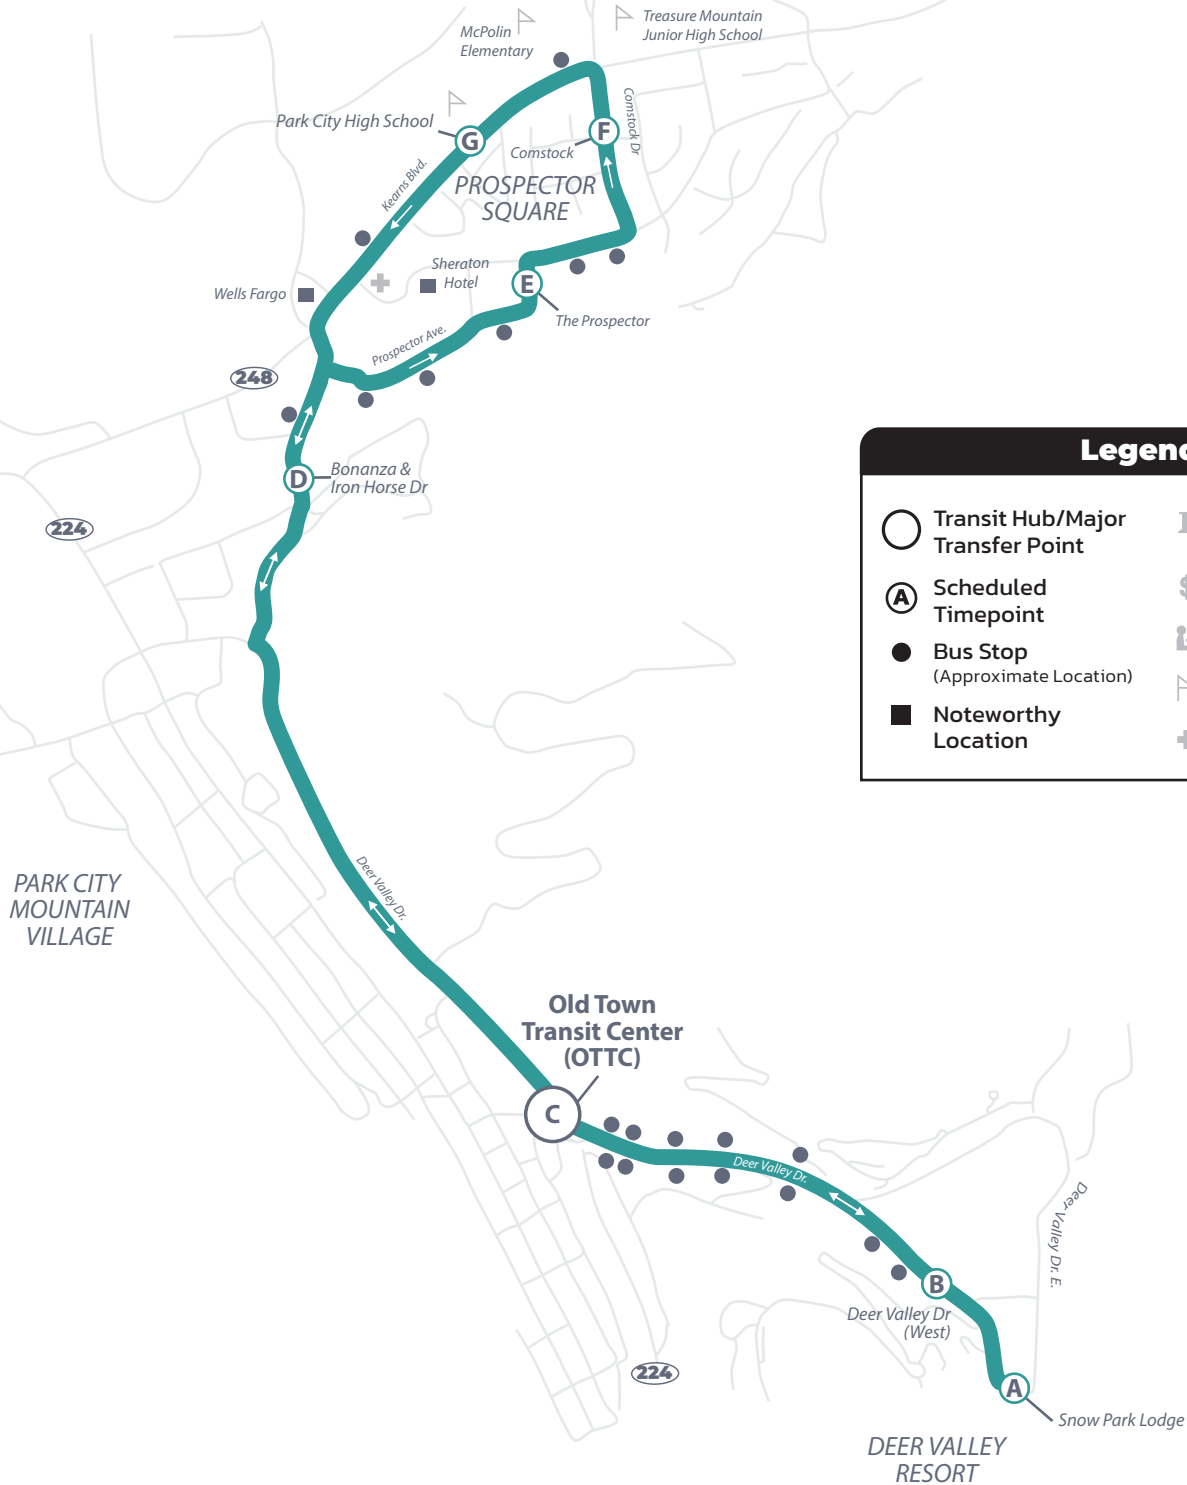

From Old Town Transit Center (OTTC)
Seven days a week

Prospector Square– Deer Valley Express

Every 30 Minutes

Legend

Transit Hub/Major Transfer Point	Government Building
Scheduled Timepoint	Grocery Store
Bus Stop (Approximate Location)	Library
Noteworthy Location	School
	Hospital