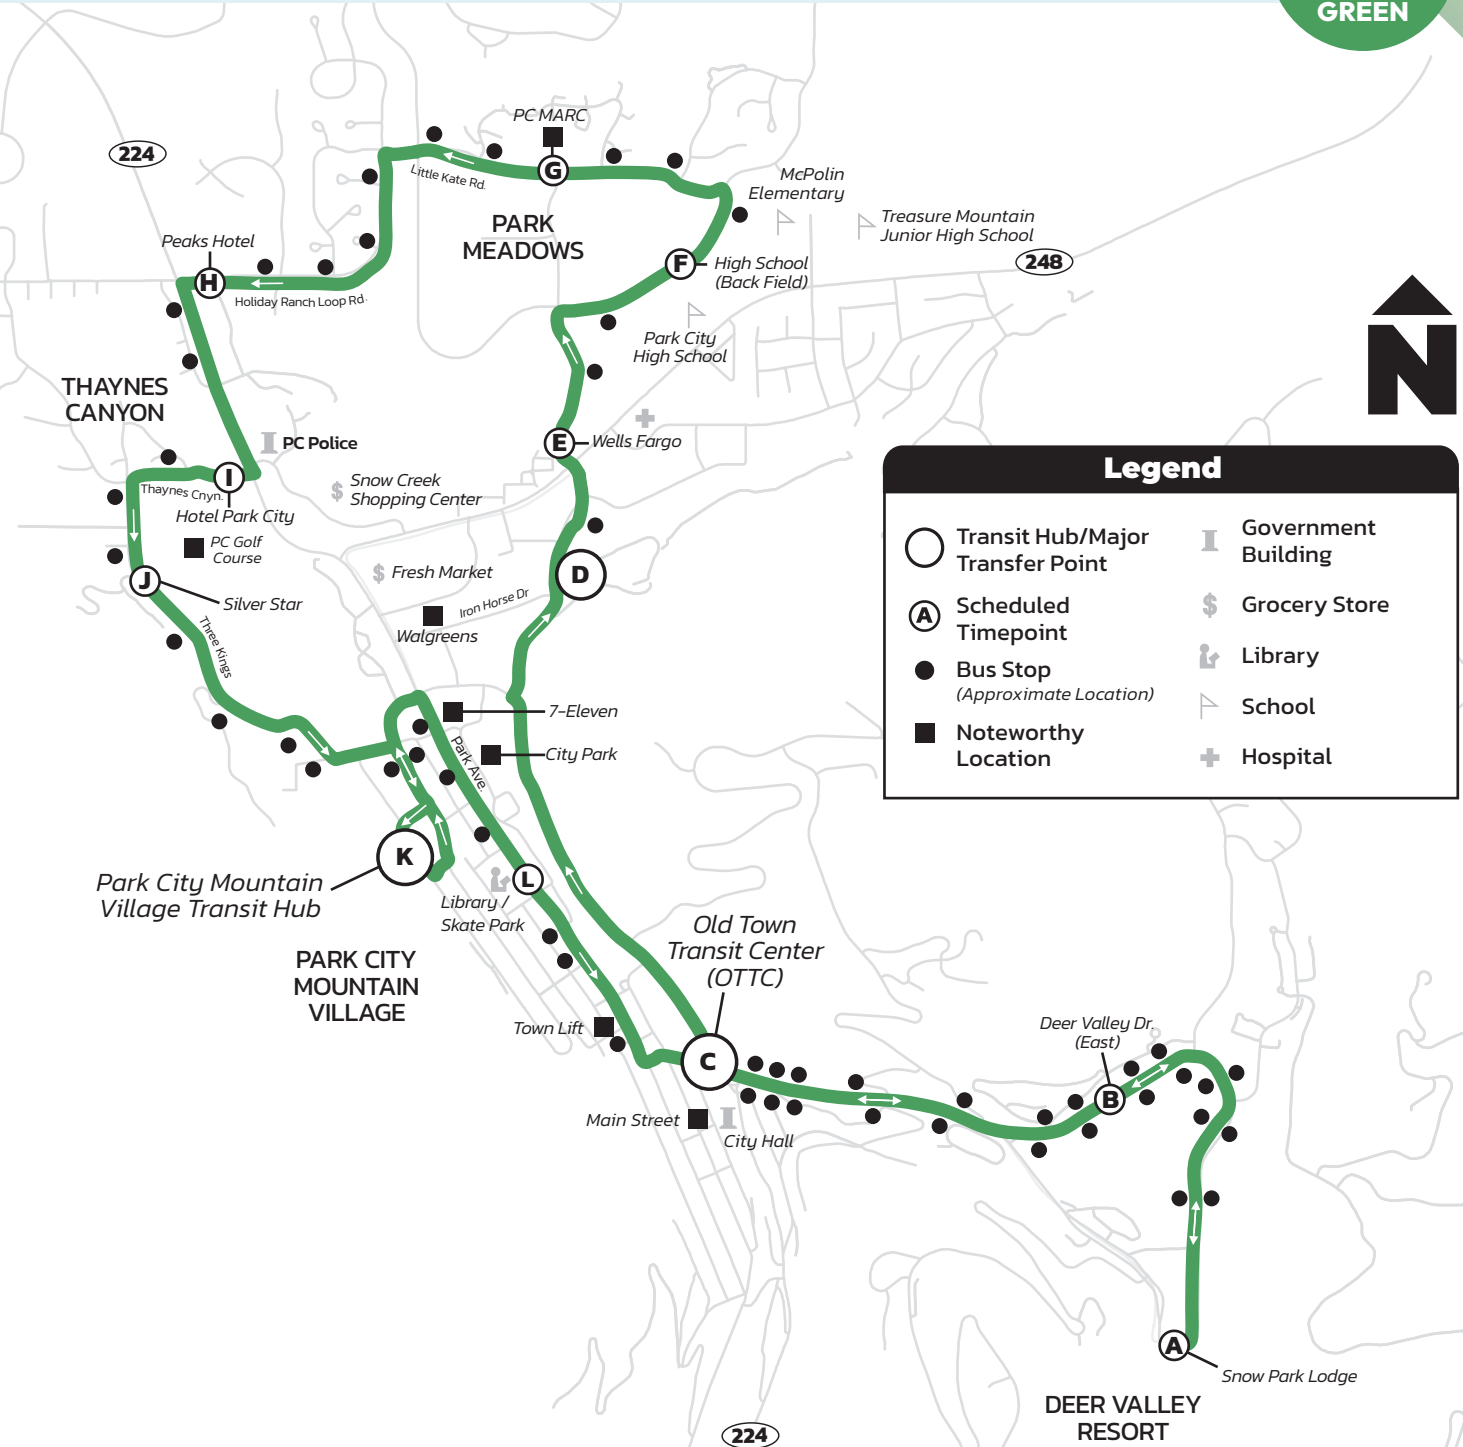

Para ver nuestro
Plan del Título VI, visite:
parkcitytransit.org

Hours: 6:50 AM–11:20 PM

From Old Town Transit Center (OTTC)
Seven days a week

Prospector Square– Deer Valley Resort

Every 15–30 Minutes

Hours: 6:03 AM—11:18 PM

From Old Town Transit Center (OTTC)
Seven days a week

Park Meadows/Thaynes -Deer Valley Resort

Every 15-30 Minutes

Legend

Transit Hub/Major Transfer Point	Government Building
Scheduled Timepoint	Grocery Store
Bus Stop (Approximate Location)	Library
Noteworthy Location	School
	Hospital