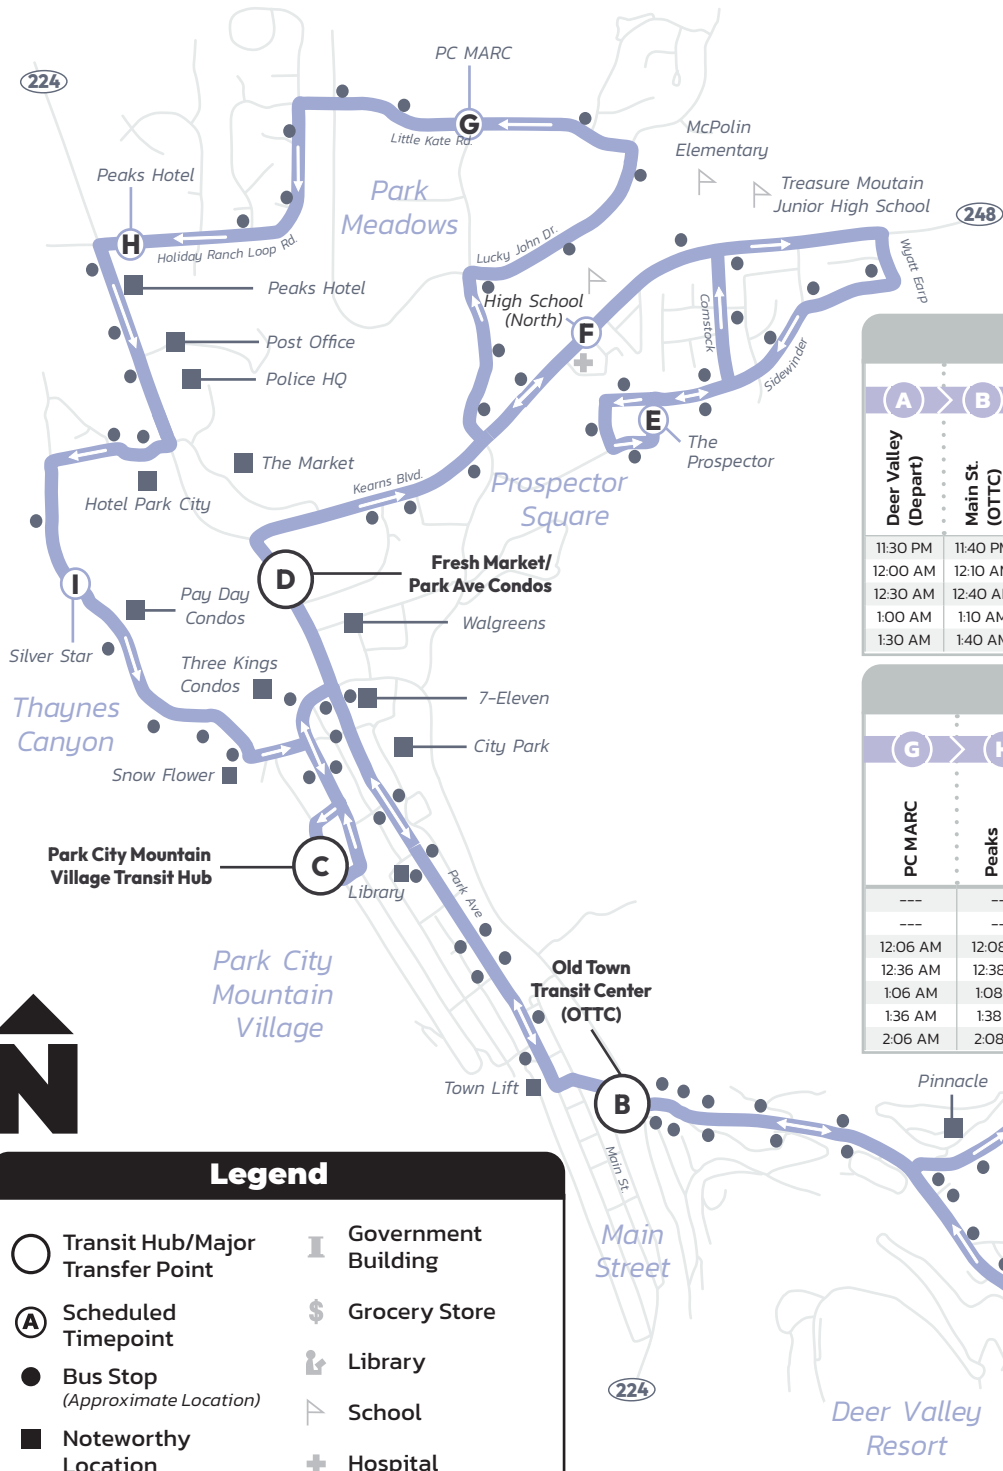

Hours: 11:40 PM–1:40 AM

From Old Town Transit Center (OTTC)
Seven days a week

City Wide- Late Night

Every 30 Minutes

Outbound						
A	B	C	D	E	F	G
Deer Valley (Depart)	Main St. (OTTC)	Park City Mountain	Fresh Market	The Prospector	PC High School	PC MARC
11:30 PM	11:40 PM	11:46 PM	11:49 PM	11:56 PM	11:59 PM	12:05 AM
12:00 AM	12:10 AM	12:16 AM	12:19 AM	12:26 AM	12:29 AM	12:35 AM
12:30 AM	12:40 AM	12:46 AM	12:49 AM	12:56 AM	12:59 AM	1:05 AM
1:00 AM	1:10 AM	1:16 AM	1:19 AM	1:26 AM	1:29 AM	1:35 AM
1:30 AM	1:40 AM	1:46 AM	1:49 AM	1:56 AM	1:59 AM	2:05 AM

Inbound					
G	H	I	C	B	A
PC MARC	Peaks Hotel	Silver Star	Park City Mountain	Main St. (OTTC)	Deer Valley (Arrive)
---	---	---	---	11:24 PM	11:30 PM
---	---	---	---	11:54 PM	12:00 AM
12:06 AM	12:08 AM	12:11 AM	12:16 AM	12:24 AM	12:30 AM
12:36 AM	12:38 AM	12:41 AM	12:46 AM	12:54 AM	1:00 AM
1:06 AM	1:08 AM	1:11 AM	1:16 AM	1:24 AM	1:30 AM
1:36 AM	1:38 AM	1:41 AM	---	---	---
2:06 AM	2:08 AM	2:11 AM	---	---	---

Legend

○ Transit Hub/Major Transfer Point Ⓐ Scheduled Timepoint ● Bus Stop (Approximate Location) ■ Noteworthy Location	I Government Building $ Grocery Store 📖 Library 🏠 School + Hospital