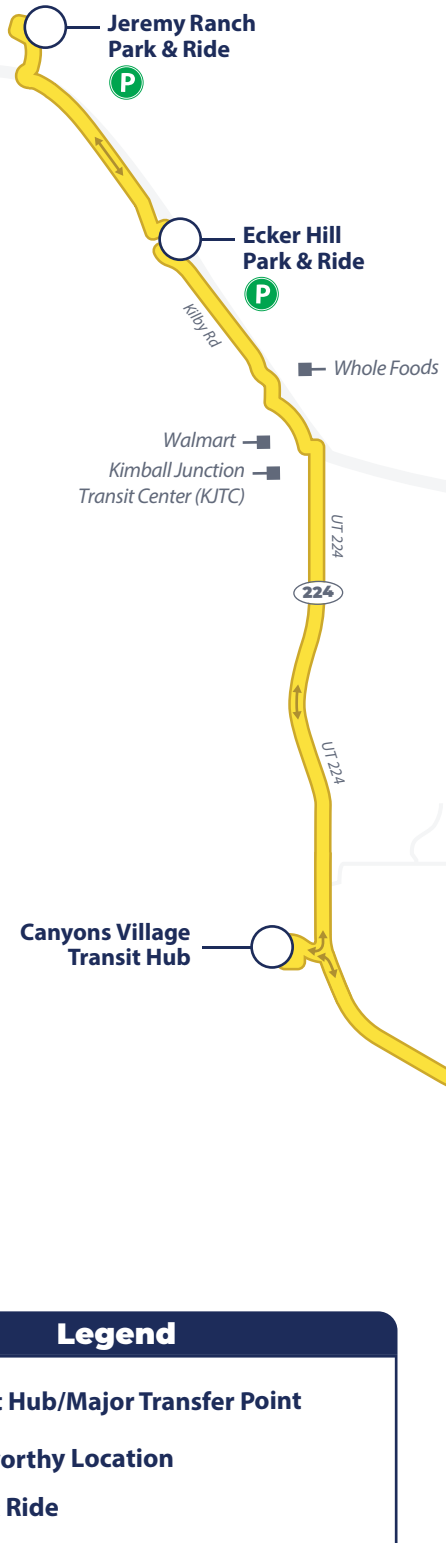

Hours: 7:00 AM - 5:50 PM
7 days a week

The Snowball Express

Every 30 Minutes
7:00 AM - 5:00 PM

NEW

109

Inbound to Park City Mountain

Jeremy Ranch Park & Ride	Ecker Hill Park & Ride	Canyons Village Transit Hub	Park City Mountain
7:00 AM	7:05 AM	7:17 AM	7:25 AM
12:00 PM	12:05 PM	12:17 PM	12:25 PM
5:00 PM	5:05 PM	5:17 PM	5:25 PM

Outbound to Jeremy Ranch Park & Ride

Park City Mountain	Canyons Village Transit Hub	Ecker Hill Park & Ride	Jeremy Ranch Park & Ride
7:25 AM	7:34 AM	7:46 AM	7:50 AM
12:25 AM	12:34 PM	12:46 PM	12:50 PM
5:25 PM	5:34 PM	5:46 PM	5:50 PM

■ Start Trip
■ First Afternoon Trip
■ Last Trip

Legend

- Transit Hub/Major Transfer Point
- Noteworthy Location
- Park & Ride

Note: Timepoints shown are High Valley Transit's major stops. Please visit hvtutah.gov/bus-routes or scan the QR code for detailed timetable.

Park City Mountain