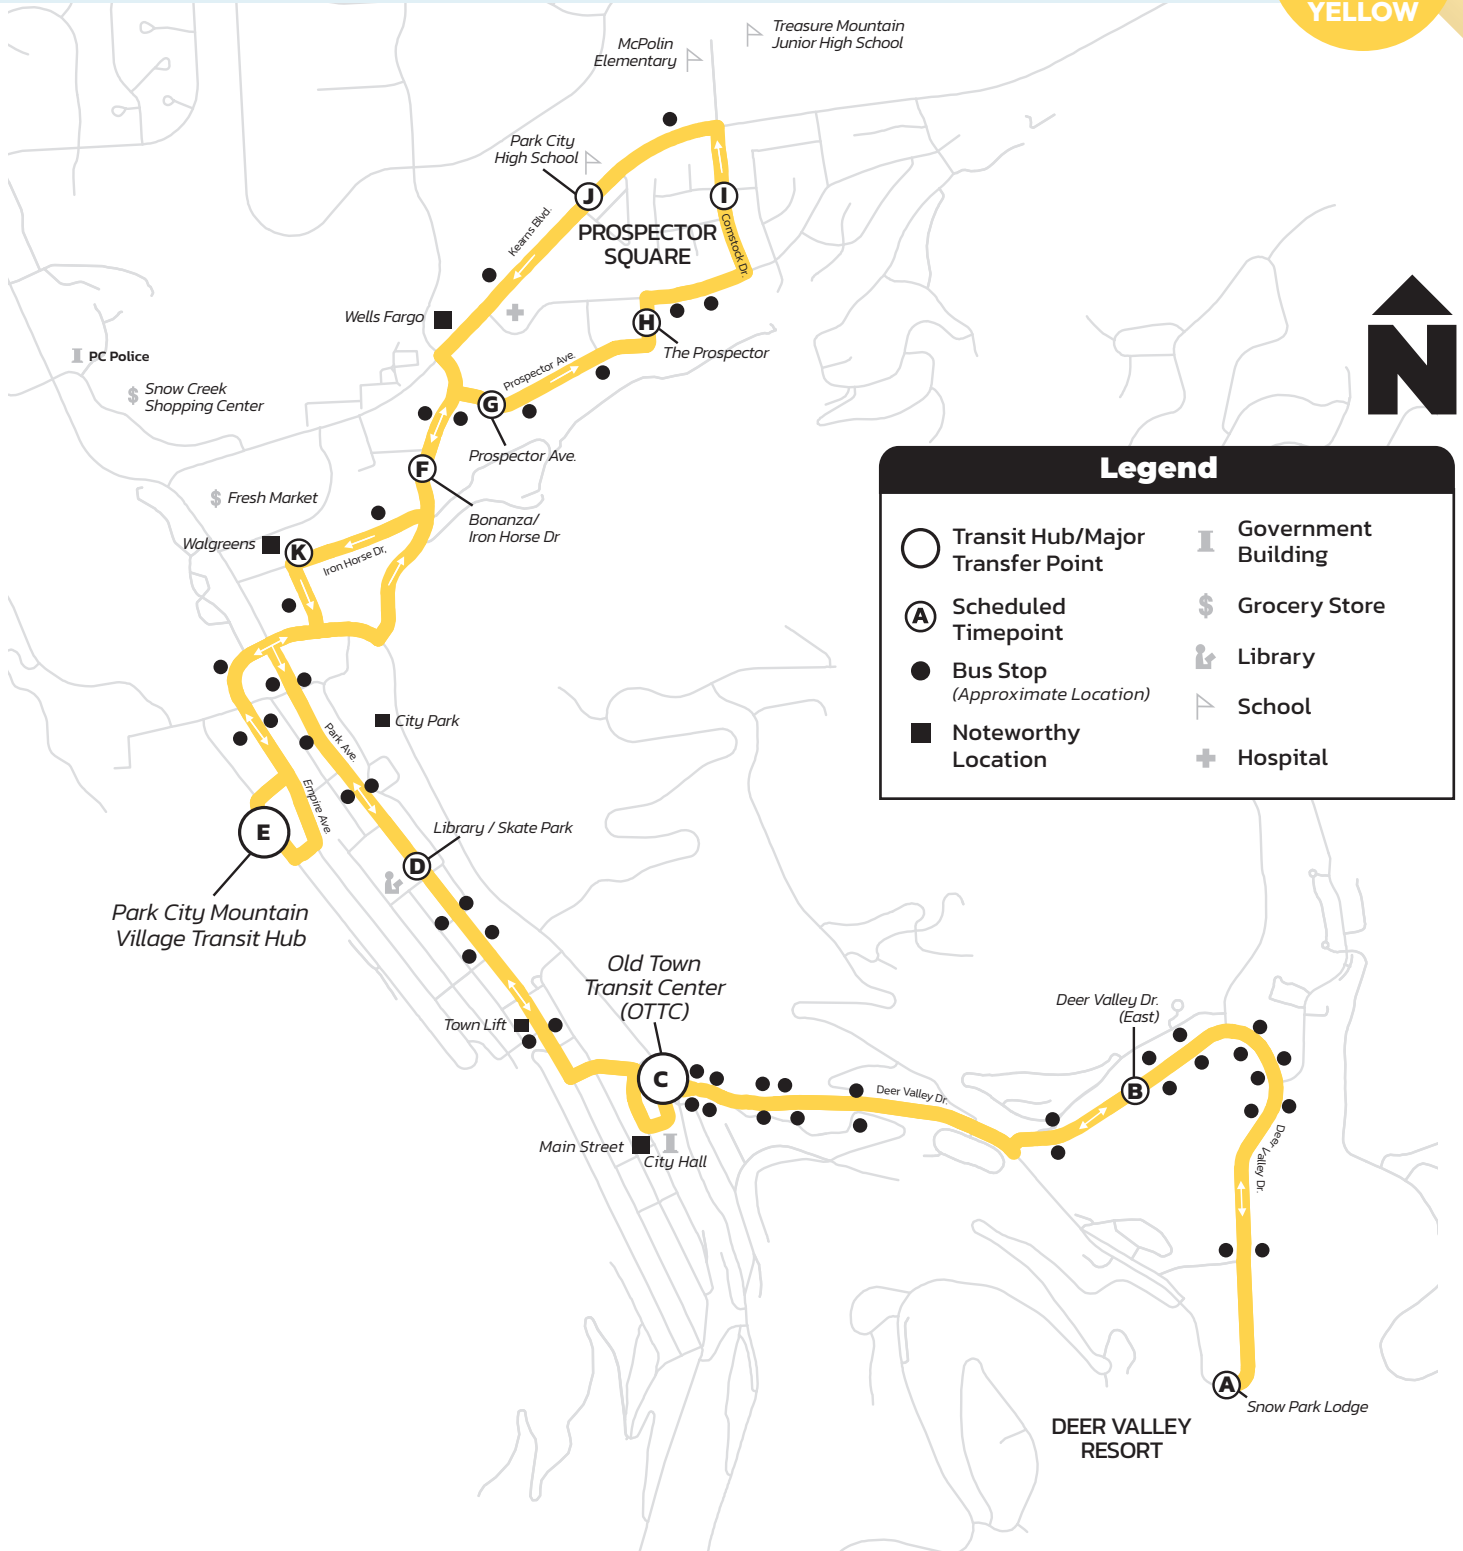

Legend

- Transit Hub/Major Transfer Point
- Scheduled Timepoint
- Bus Stop (Approximate Location)
- Noteworthy Location
- Government Building
- Grocery Store
- Library
- School
- Hospital

Hours: 7:10 AM–11:10 PM

From Old Town Transit Center (OTTC)
Seven days a week

Prospector Square– Deer Valley Resort

Every 30 Minutes

5
YELLOW

DEER VALLEY RESORT

Hours: 7:10 AM–11:10 PM

From Old Town Transit Center (OTTC)
Seven days a week