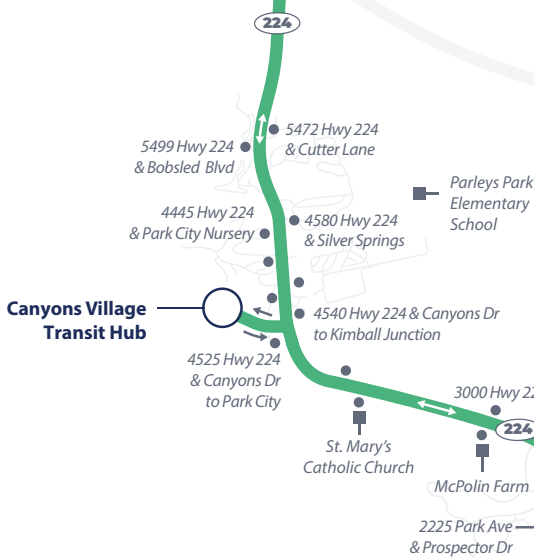

Download the High Valley Transit app.

Learn more: hvtutah.gov/ride-micro

Hours: 5:35 AM - 12:15 AM
7 days a week

Spiro / 224 Local

Every 30 Minutes

Inbound to Snow Park Lodge & Deer Valley

Jeremy Ranch Park & Ride	Ecker Hill Park & Ride	Kimball Junction Transit Center (KJTC)	Canyons Village Transit Hub	Park Ave Condos	PC Mountain	Old Town Transit Center (OTTC)	Snow Park Lodge & Deer Valley
5:35 AM	5:42 AM	5:49 AM	5:56 AM	6:04 AM	6:06 AM	6:10 AM	6:15 AM
12:05 PM	12:12 PM	12:19 PM	12:26 PM	12:34 PM	12:36 PM	12:40 PM	12:45 PM
11:35 PM	11:42 PM	11:49 PM	11:56 PM	12:04 AM	12:06 AM	12:10 AM	12:15 AM

Outbound to Jeremy Ranch Park & Ride

Snow Park Lodge & Deer Valley	Old Town Transit Center (OTTC)	PC Mountain	Park Ave & Fresh Market	Canyons Village Transit Hub	Kimball Junction Transit Center (KJTC)	Ecker Hill Park & Ride	Jeremy Ranch Park & Ride
5:55 AM	6:03 AM	6:08 AM	6:12 AM	6:20 AM	6:25 AM	6:31 AM	6:40 AM
12:25 PM	12:33 PM	12:38 PM	12:42 PM	12:50 PM	12:55 PM	1:01 PM	1:10 PM
11:25 PM	11:33 PM	11:38 PM	11:42 PM	11:50 PM	11:55 PM	12:01 AM	12:10 AM