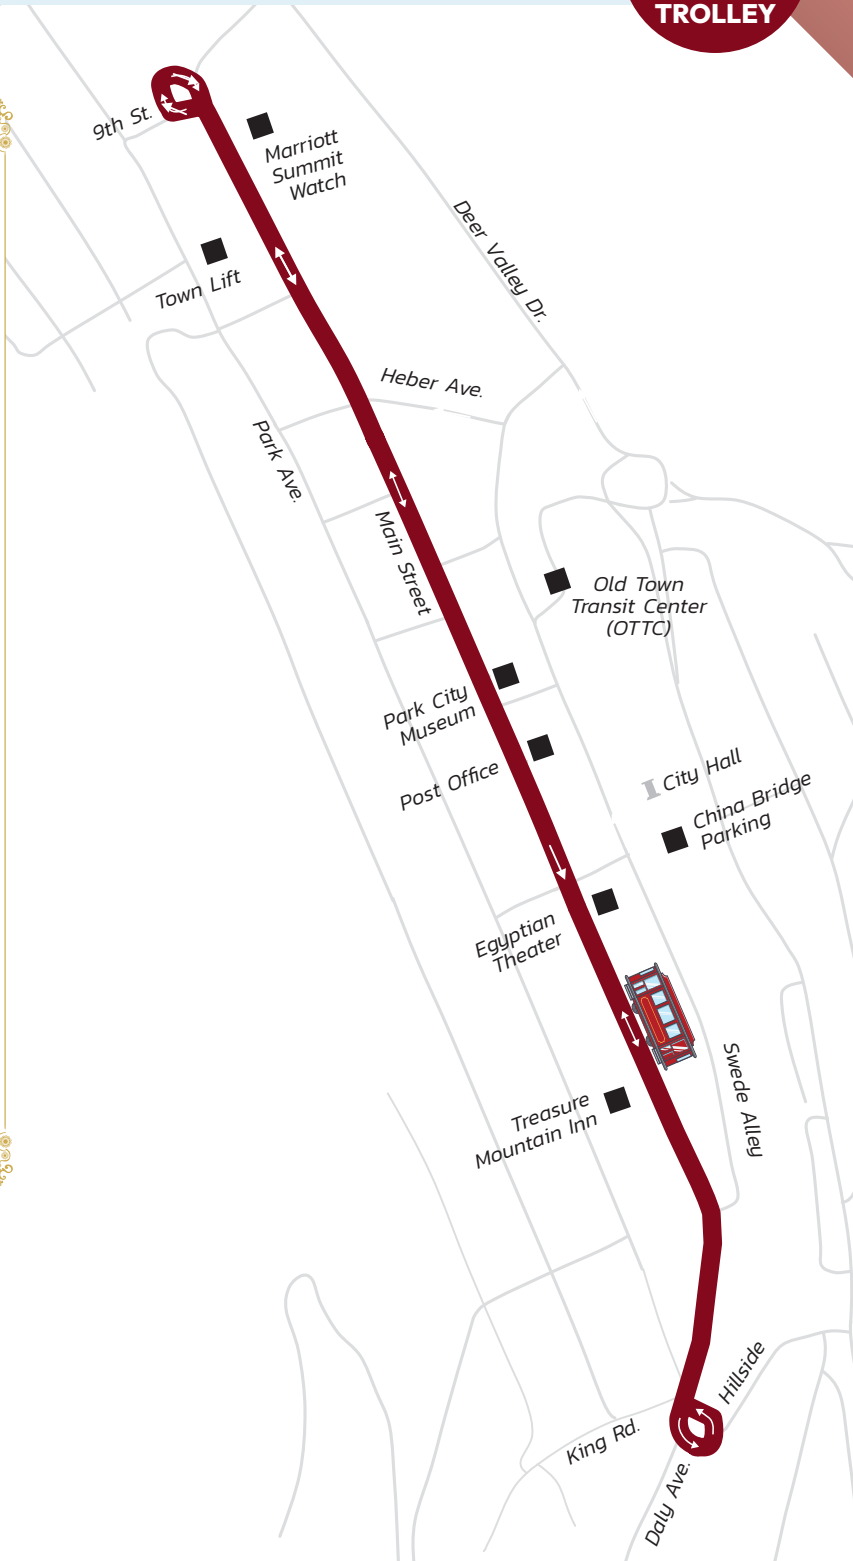

Hours: 7:50 AM–7:50 PM

From 9th Street Turn Around
Seven days a week

Historic Park City Trolley

Every 15 Minutes

TROLLEY

Hop on the historic Trolley and ride up Main Street from 7:50 AM–7:50 PM.

Catch the Trolley at a designated stop or stand anywhere along the route and wave the driver down. The Trolley offers convenient access to Main Street shops, restaurants, and galleries, making it a great option for exploring the heart of Park City.

The Trolley is operated by Park City Transit, a FARE-FREE transit system.