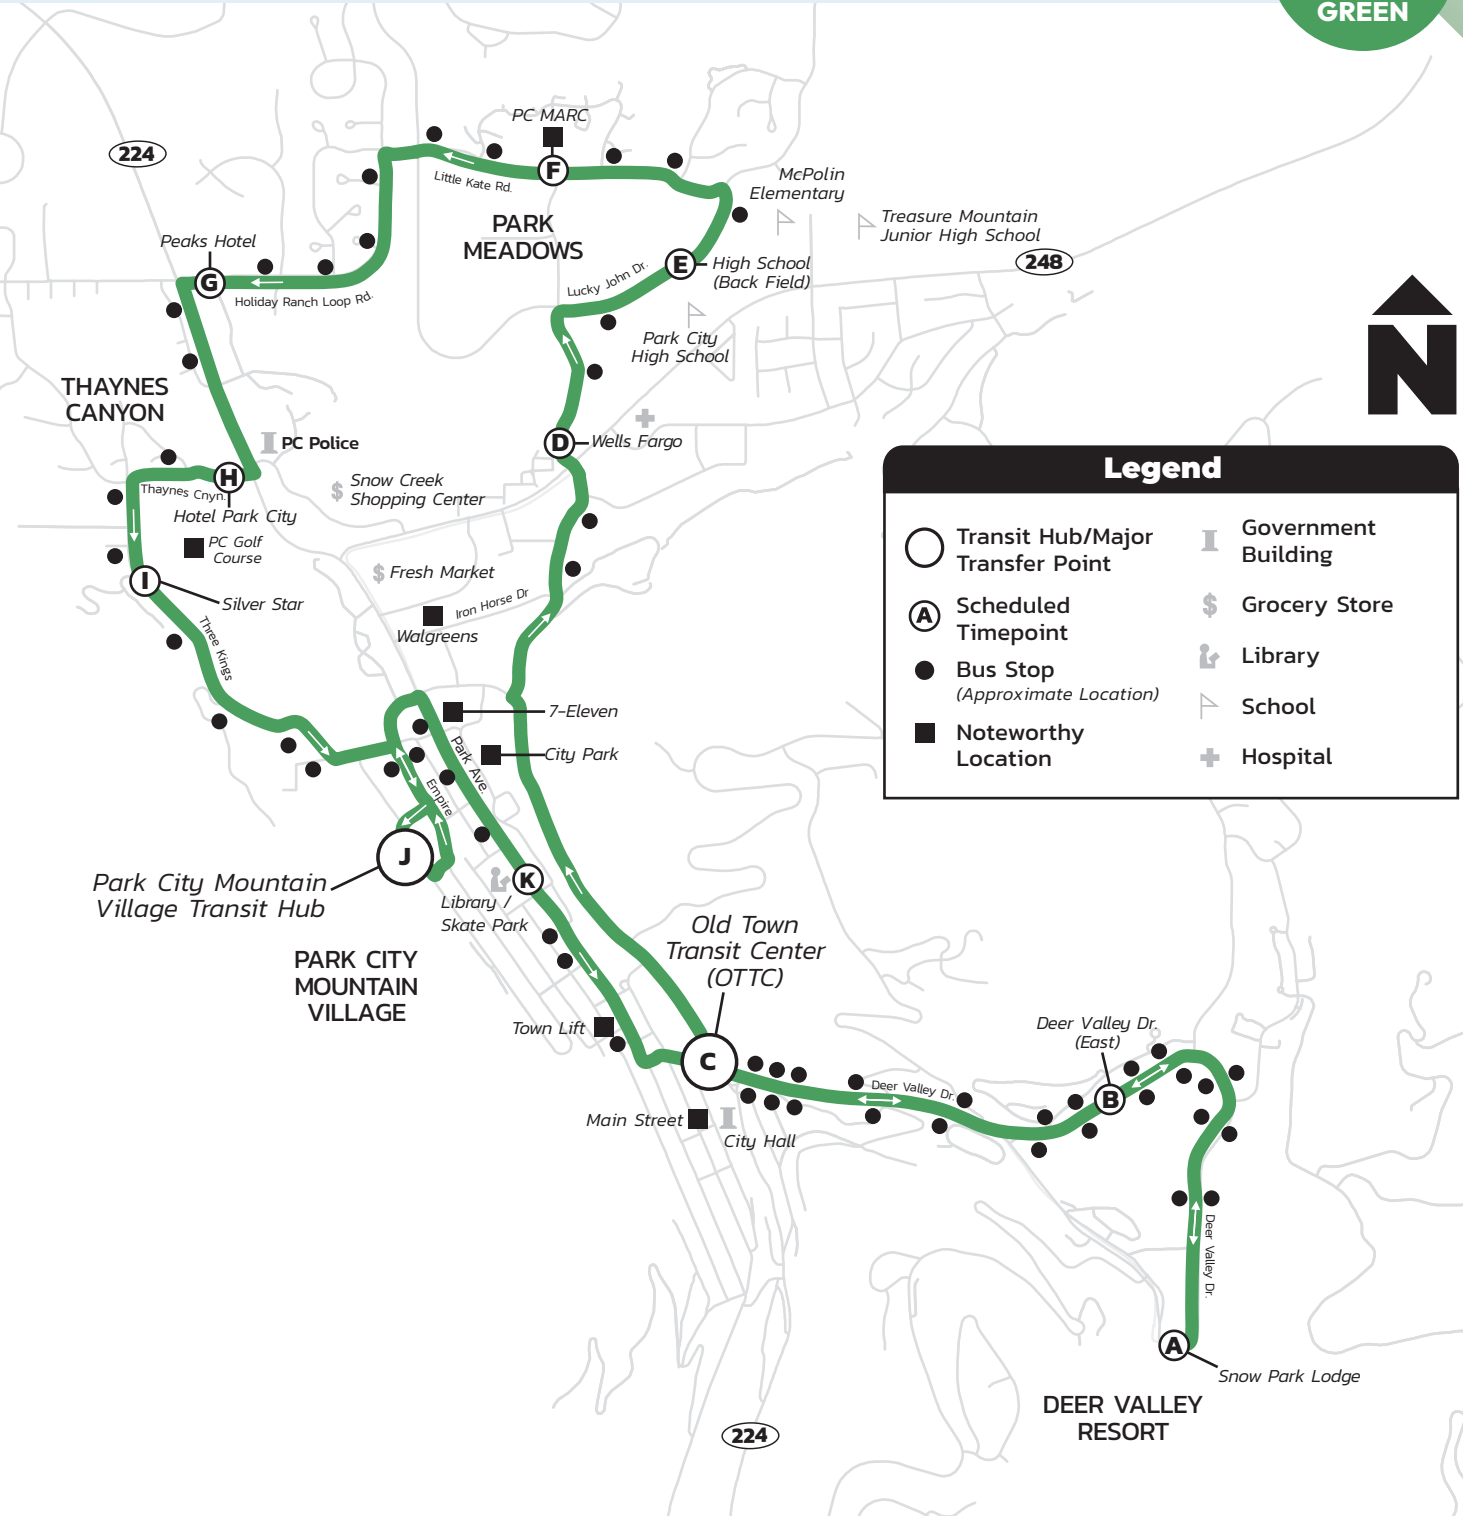

Hours: 5:49 AM—11:19 PM

From Old Town Transit Center (OTTC)
Seven days a week

Park Meadows/Thaynes -Deer Valley Resort

Every 30 Minutes

Hours: 5:49 AM—11:19 PM

From Old Town Transit Center (OTTC)
Seven days a week

Park Meadows/Thaynes -Deer Valley Resort

Every 30 Minutes