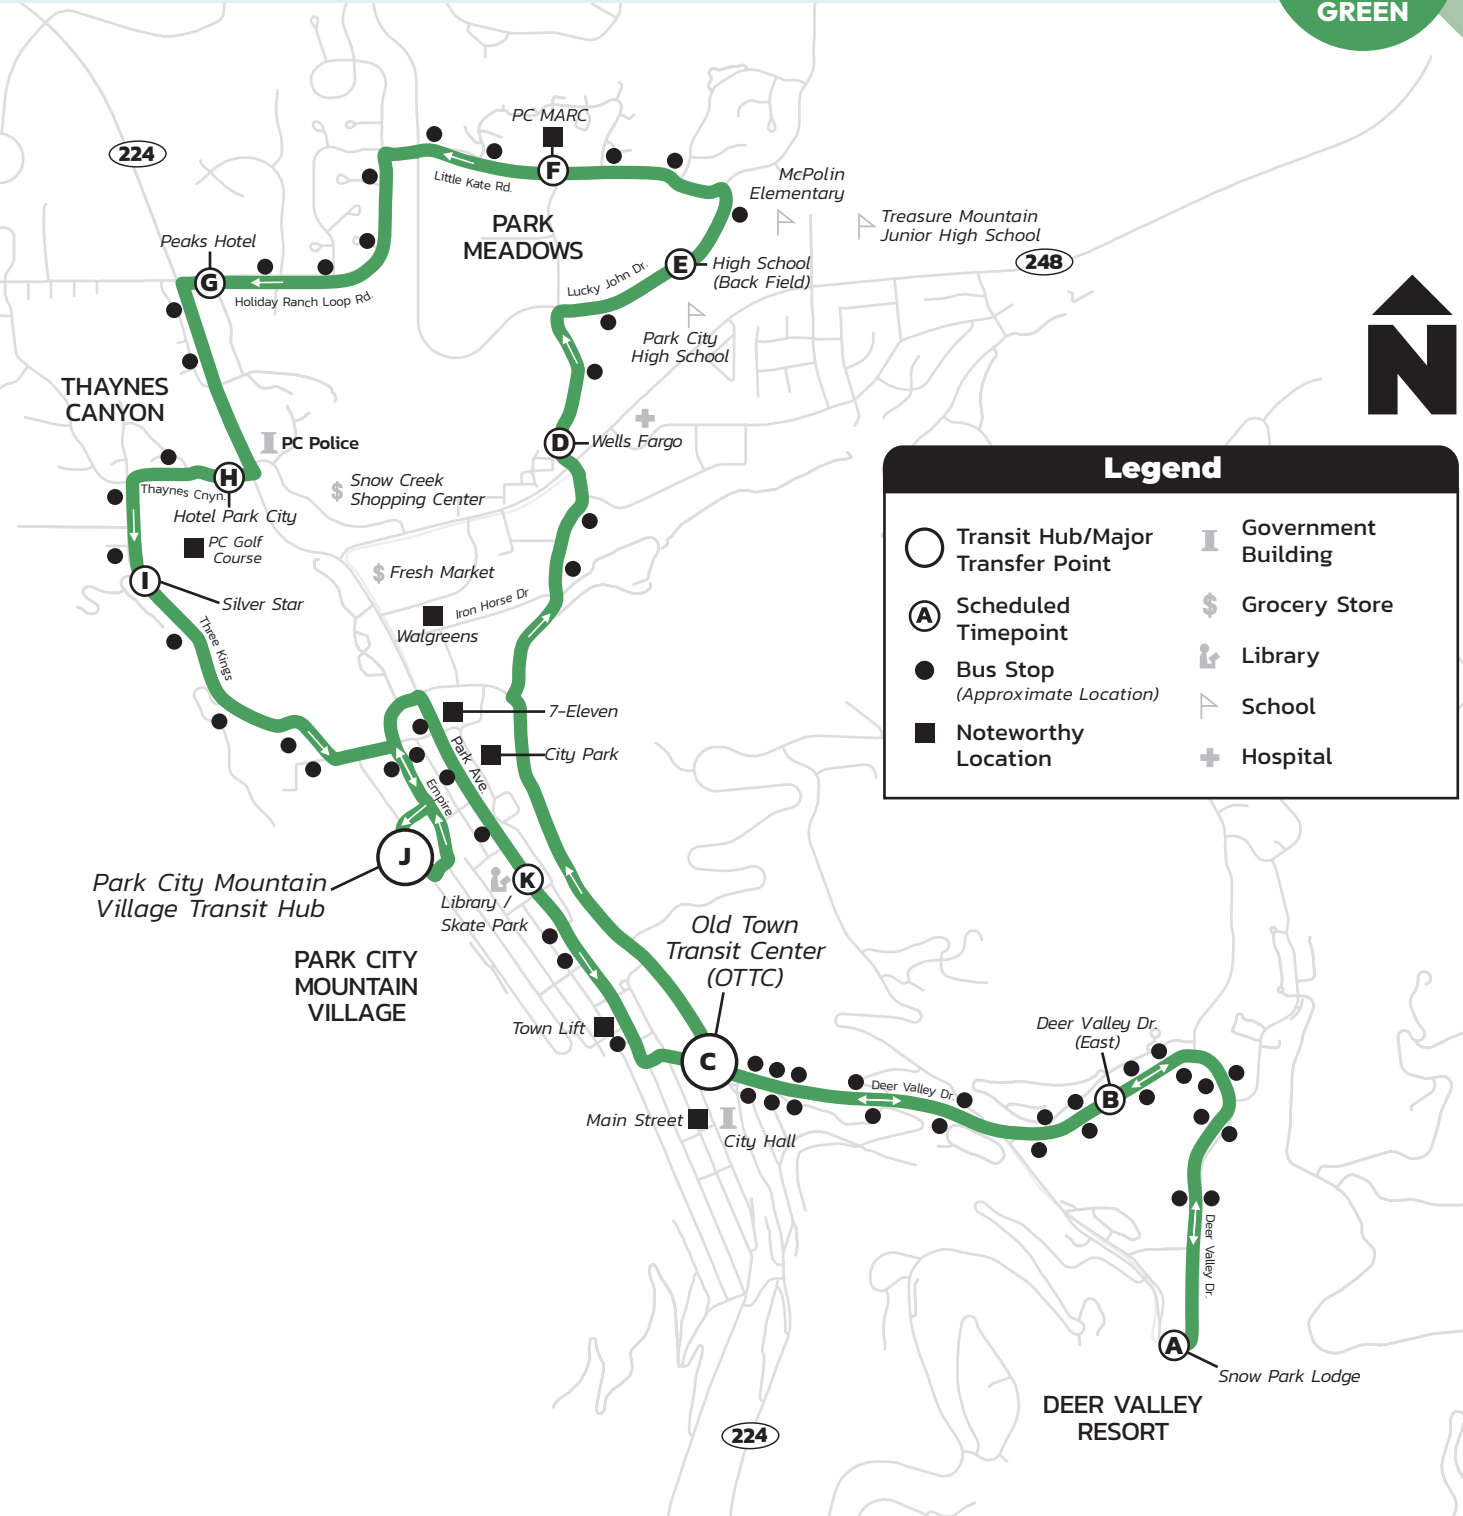

# Park Meadows/Thaynes -Deer Valley Resort

Every 30 Minutes

**Hours: 5:49 AM—11:19 PM**

From Old Town Transit Center (OTTC)  
Seven days a week

# Park Meadows/Thaynes -Deer Valley Resort

Every 30 Minutes