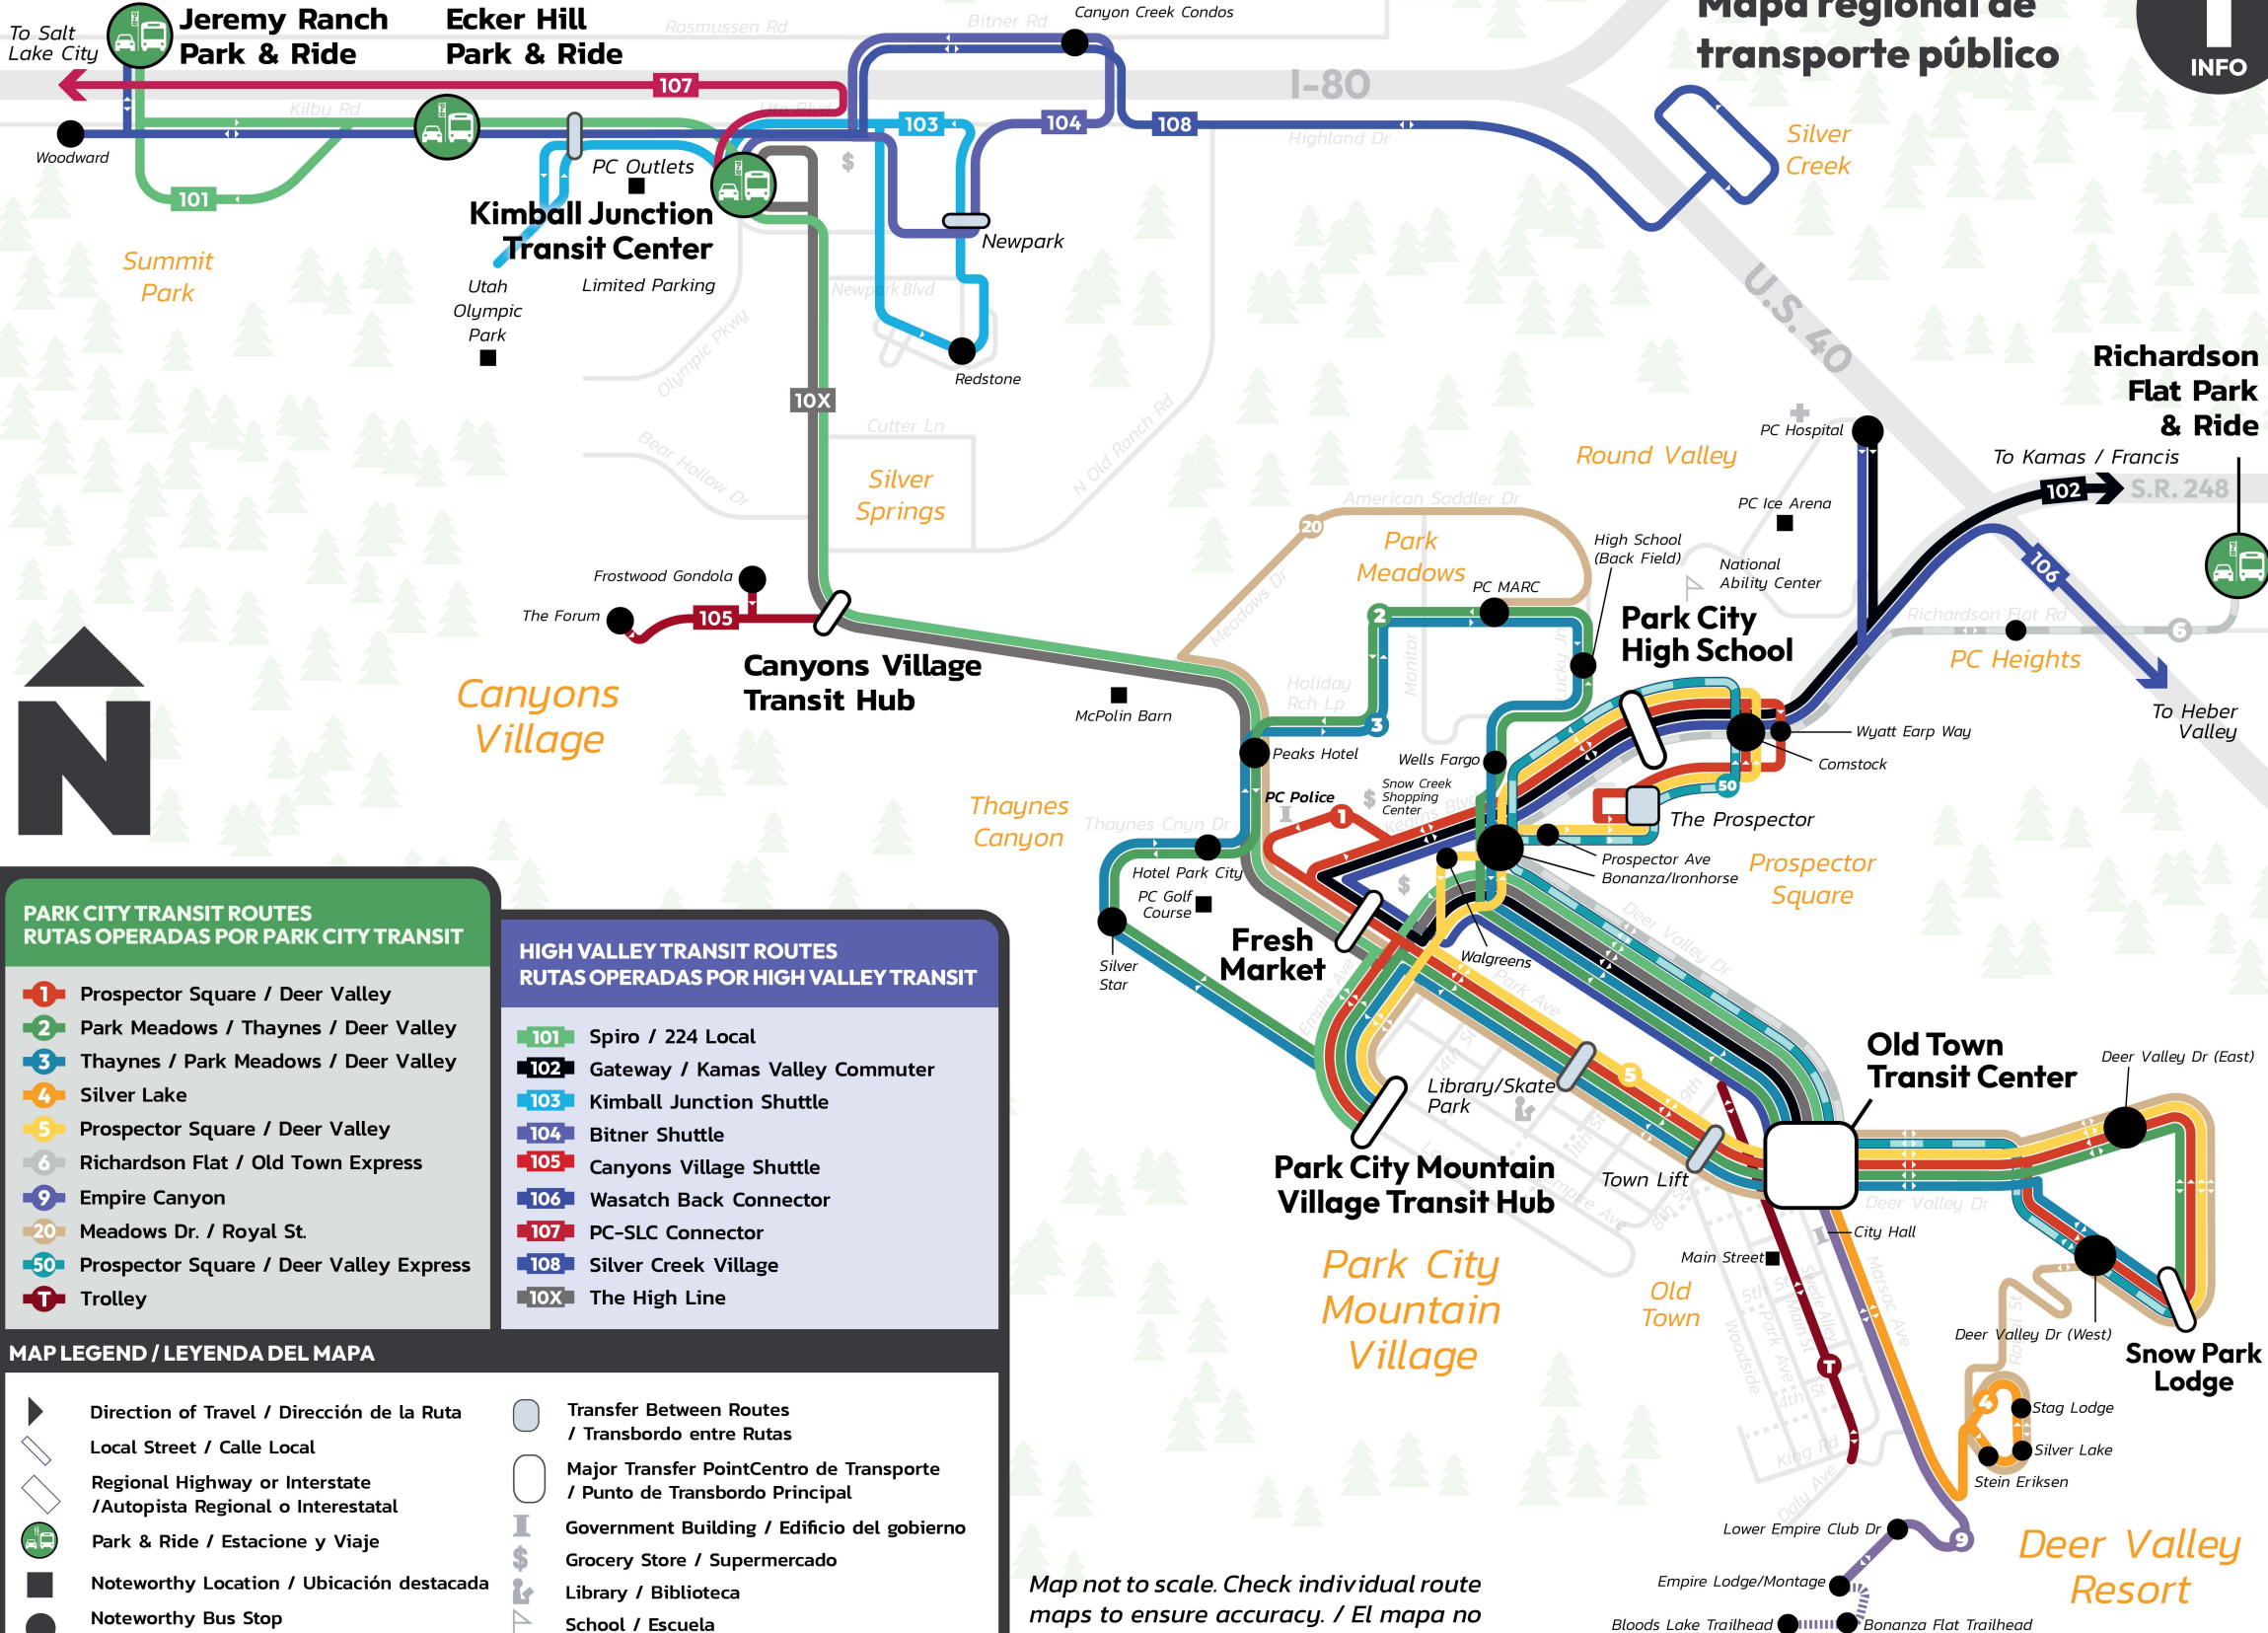

# **RIDER'S GUIDE**

***Effective April-December 2025***

Download the Transit app  
for real-time bus  
tracking.  
Scan the QR code!

**High Valley  
TRANSIT**

# Regional Transit Map / Mapa regional de transporte público

**PARK CITY TRANSIT ROUTES**  
RUTAS OPERADAS POR PARK CITY TRANSIT

- 1** Prospector Square / Deer Valley
- 2** Park Meadows / Thaynes / Deer Valley
- 3** Thaynes / Park Meadows / Deer Valley
- 4** Silver Lake
- 5** Prospector Square / Deer Valley
- 6** Richardson Flat / Old Town Express
- 9** Empire Canyon
- 10** Meadows Dr. / Royal St.
- 50** Prospector Square / Deer Valley Express
- T** Trolley

**HIGH VALLEY TRANSIT ROUTES**  
RUTAS OPERADAS POR HIGH VALLEY TRANSIT

- 101** Spiro / 224 Local
- 102** Gateway / Kamas Valley Commuter
- 103** Kimball Junction Shuttle
- 104** Bitner Shuttle
- 105** Canyons Village Shuttle
- 106** Wasatch Back Connector
- 107** PC-SLC Connector
- 108** Silver Creek Village
- 10X** The High Line

**MAP LEGEND / LEYENDA DEL MAPA**

Direction of Travel / Dirección de la Ruta	Transfer Between Routes / Transbordo entre Rutas
Local Street / Calle Local	Major Transfer Point / Centro de Transporte / Punto de Transbordo Principal
Regional Highway or Interstate / Autopista Regional o Interestatal	Government Building / Edificio del gobierno
Park & Ride / Estacione y Viaje	Grocery Store / Supermercado
Noteworthy Location / Ubicación destacada	Library / Biblioteca
Noteworthy Bus Stop / Parada de Autobús Destacada	School / Escuela
	Hospital