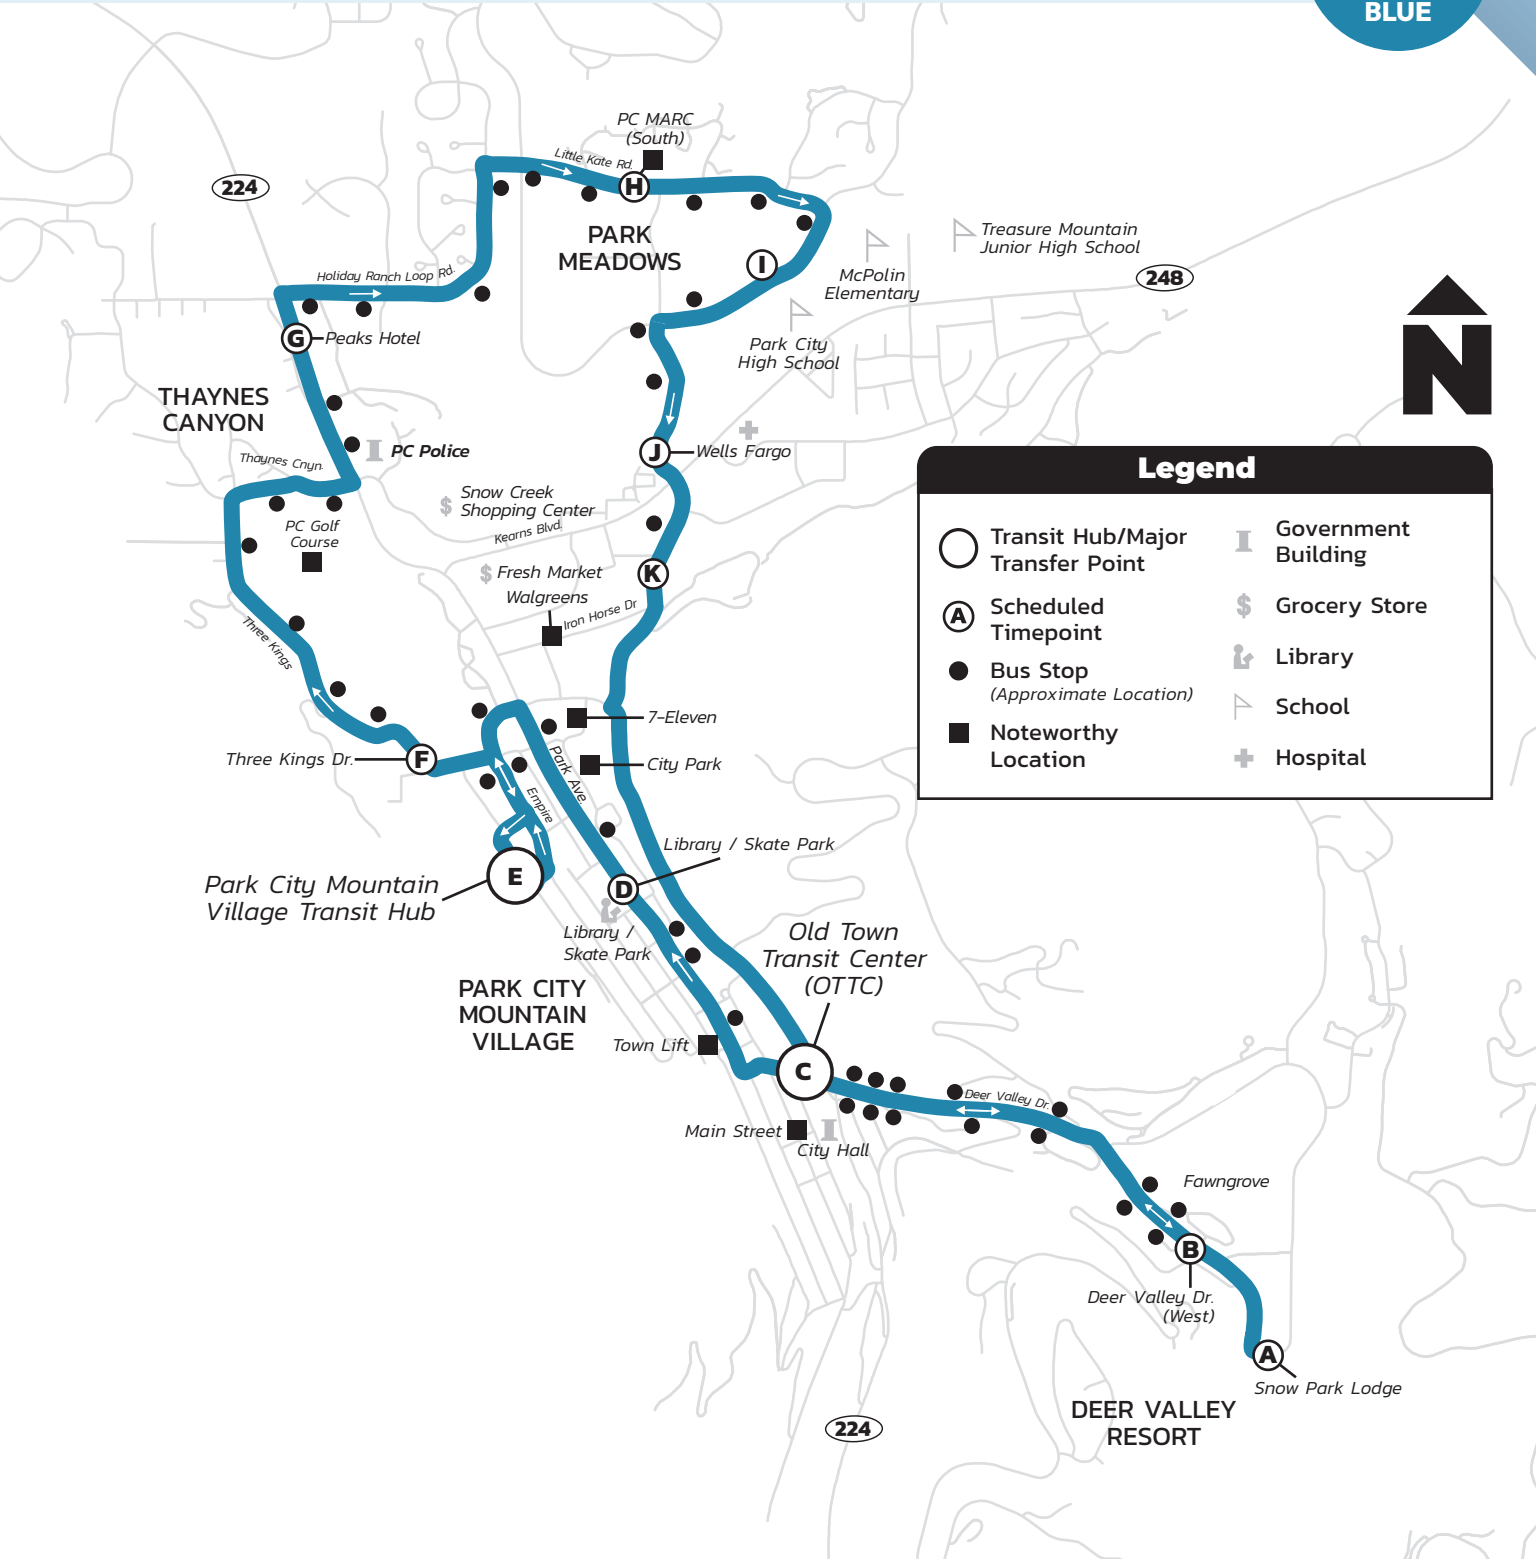

**Hours: 6:30 AM–11:00 PM**

From Old Town Transit Center (OTTC)  
Seven days a week

**Thaynes/Park Meadows**

**–Deer Valley Resort**

Every 30 Minutes

**3**  
**BLUE**

**Legend**

- Transit Hub/Major Transfer Point
- Ⓐ Scheduled Timepoint
- Bus Stop (Approximate Location)
- Noteworthy Location
- Ⓘ Government Building
- ⌘ Grocery Store
- 📖 Library
- 🎓 School
- ⛑ Hospital

## Hours: 6:30 AM–11:00 PM

From Old Town Transit Center (OTTC)  
Seven days a week