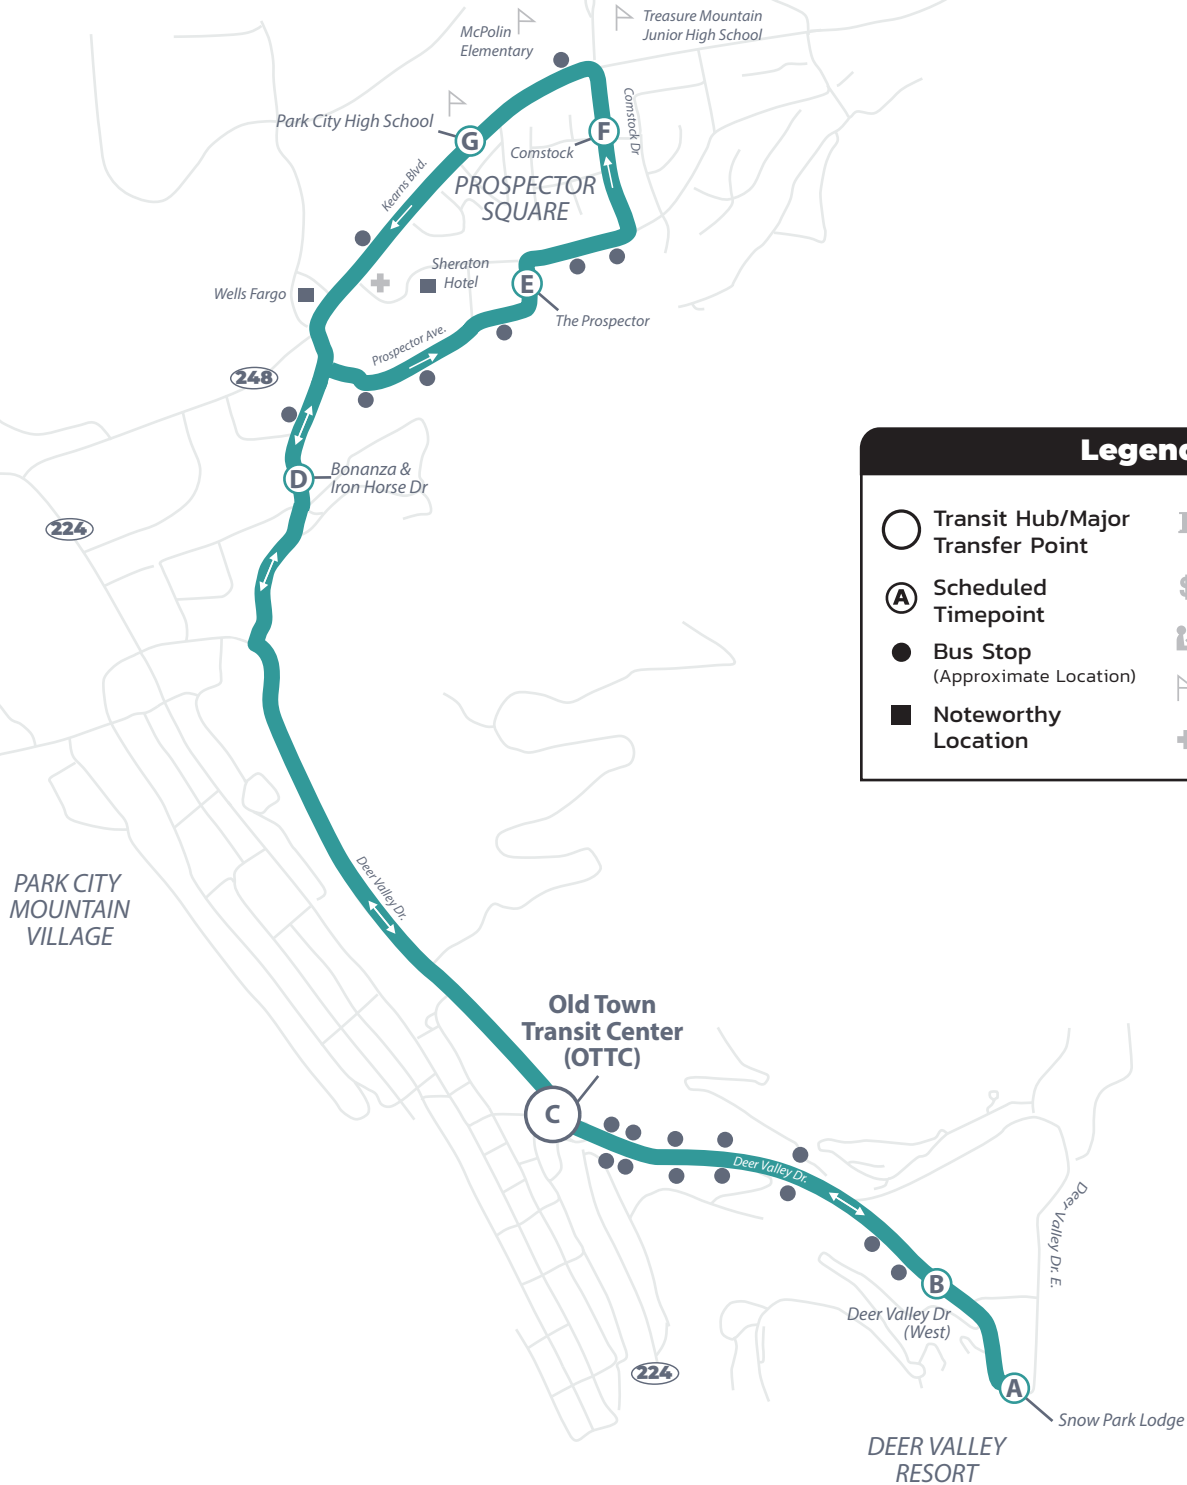

From Old Town Transit Center (OTTC)  
Seven days a week

# Prospector Square– Deer Valley Express

Every 30 Minutes

## Prospector Square– Deer Valley Express

Every 30 Minutes