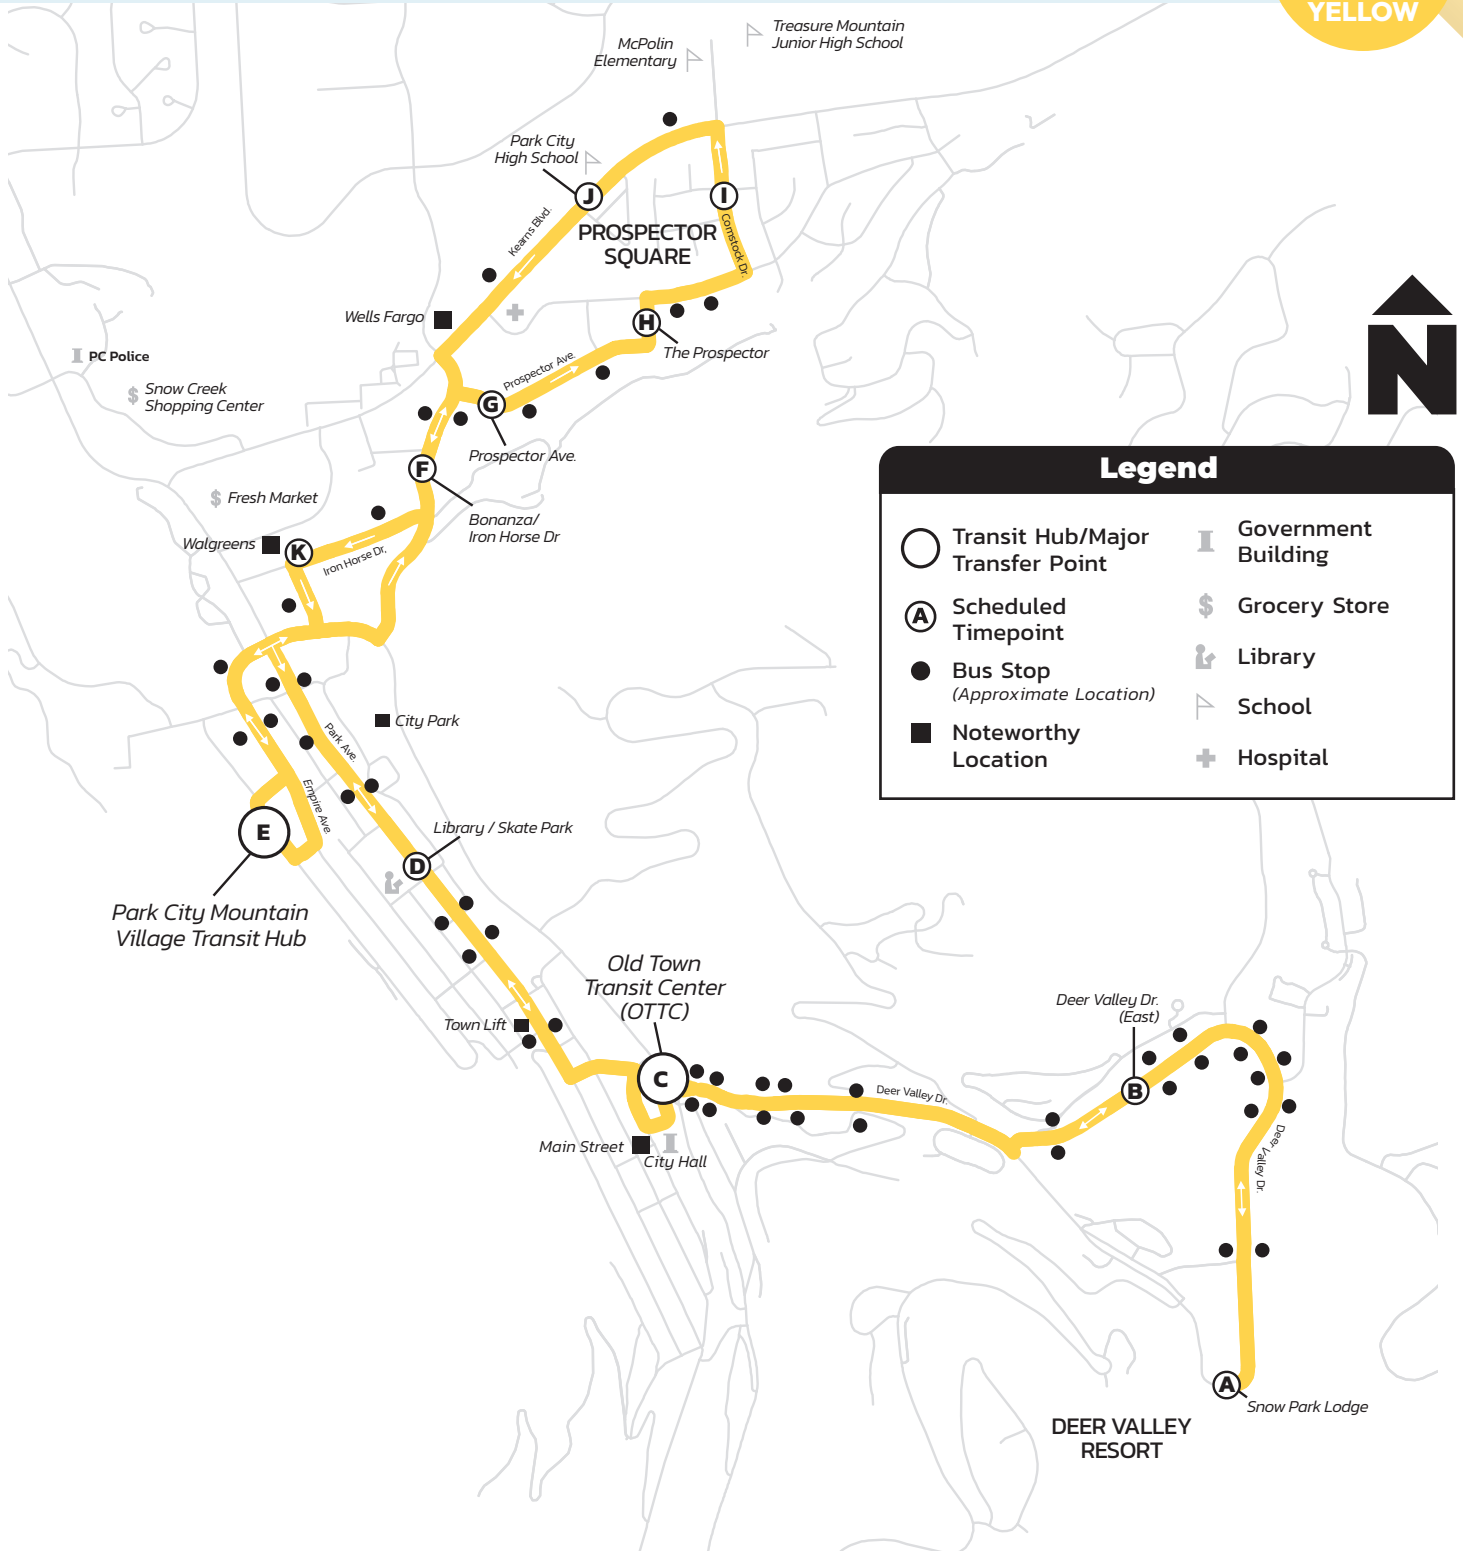

# Prospector Square– Deer Valley Resort

Every 30 Minutes

**5**  
YELLOW

DEER VALLEY RESORT