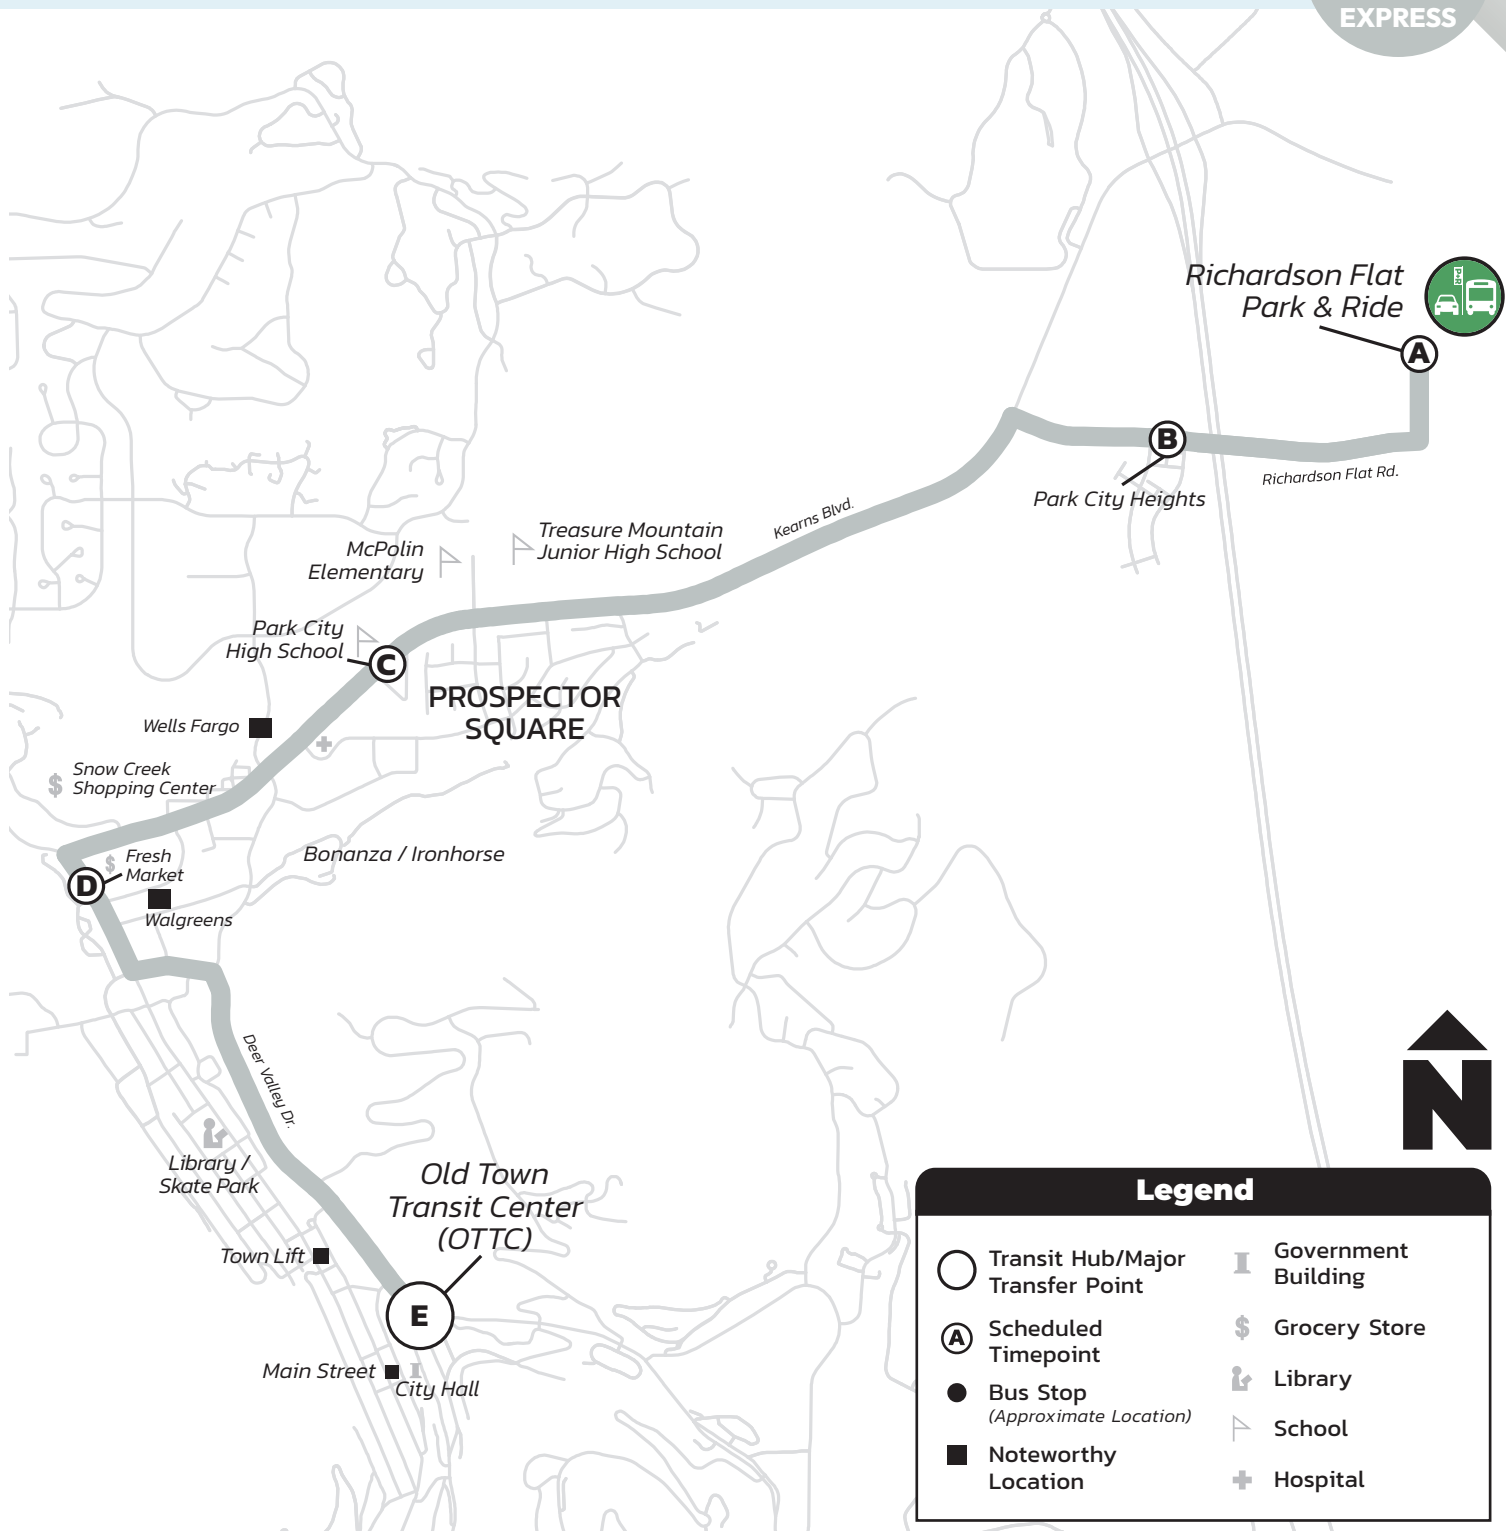

Hours: 7:05 AM–7:45 PM

From Old Town Transit Center (OTTC)

Seven days a week

Richardson Flat Park & Ride– Old Town Express

Every 40 Minutes

Richardson Flat
Park & Ride

A

B

Park City Heights

Richardson Flat Rd.

Treasure Mountain
Junior High School

McPolin
Elementary

Park City
High School

PROSPECTOR
SQUARE

Wells Fargo

Snow Creek
Shopping Center

Fresh
Market

Bonanza / Ironhorse

Walgreens

Deer Valley Dr.

Library /
Skate Park

Old Town
Transit Center
(OTTC)

Town Lift

E

Main Street
City Hall

Legend

Transit Hub/Major Transfer Point	Government Building
Scheduled Timepoint	Grocery Store
Bus Stop (Approximate Location)	Library
Noteworthy Location	School
	Hospital