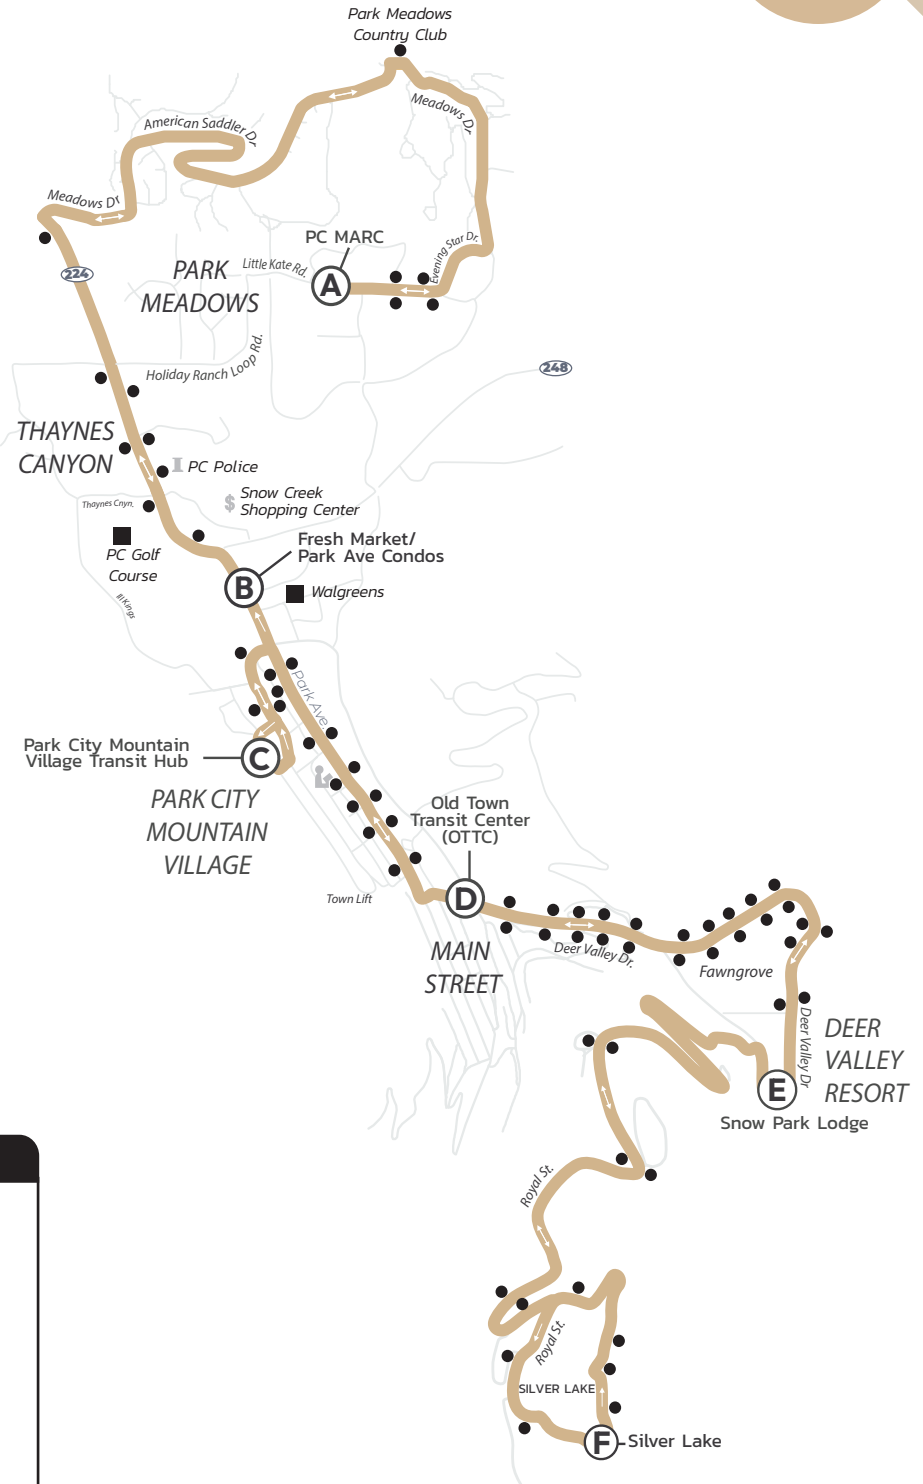

Hours: 8:08 AM–5:07 PM

From PC MARC
Seven days a week

**Park Meadows–
Royal Street**

Every 1 Hour and 50 Minutes

**20
TAN**

To Silver Lake					
A	B	C	D	E	F
PC MARC	Fresh Market (West)	PC Mountain	Main St. (OTTC)	Snow Park Lodge – Deer Valley	Silver Lake (Arrive)
8:08 AM	8:25 AM	8:28 AM	8:36 AM	8:42 AM	8:52 AM
9:58 AM	10:15 AM	10:18 AM	10:26 AM	10:32 AM	10:42 AM
11:48 AM	12:05 PM	12:08 PM	12:16 PM	12:22 PM	12:32 PM
1:38 PM	1:55 PM	1:58 PM	2:06 PM	2:12 PM	2:22 PM
3:28 PM	3:45 PM	3:48 PM	3:56 PM	4:02 PM	4:12 PM

To PC MARC					
F	E	D	C	B	A
Silver Lake (Depart)	Snow Park Lodge – Deer Valley	Main St. (OTTC)	PC Mountain	Fresh Market (East)	PC MARC
8:57 AM	9:12 AM	9:22 AM	9:30 AM	9:34 AM	9:47 AM
10:47 AM	11:02 AM	11:12 AM	11:20 AM	11:24 AM	11:37 AM
12:37 PM	12:52 PM	1:02 PM	1:10 PM	1:14 PM	1:27 PM
2:27 PM	2:42 PM	2:52 PM	3:00 PM	3:04 PM	3:17 PM
4:17 PM	4:32 PM	4:42 PM	4:50 PM	4:54 PM	5:07 PM

Legend

Transit Hub/Major Transfer Point	Government Building
Scheduled Timepoint	Grocery Store
Bus Stop (Approximate Location)	Library
Noteworthy Location	School
	Hospital