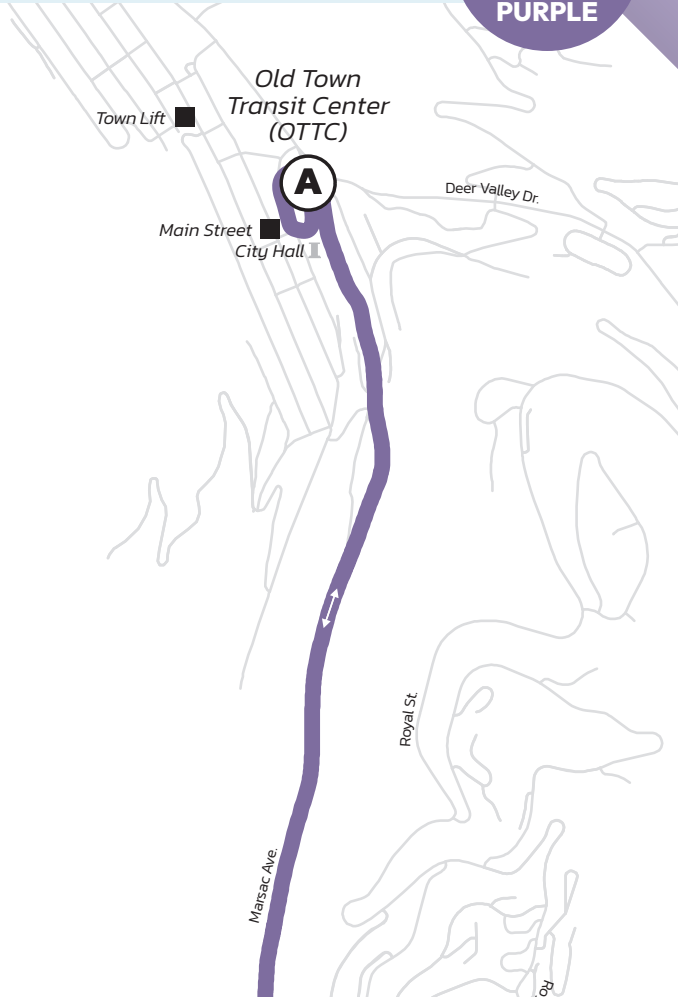

To Main St.		
D	C	A
Montage (Depart)	Empire Club	Main St. (OTTC)
5:45 AM	5:48 AM	5:55 AM
6:15 AM	6:18 AM	6:25 AM
6:45 AM	6:48 AM	6:55 AM
7:15 AM	7:18 AM	7:25 AM
7:45 AM	7:48 AM	7:55 AM
8:15 AM	8:18 AM	8:25 AM
8:45 AM	8:48 AM	8:55 AM
9:15 AM	9:18 AM	9:25 AM
9:45 AM	9:48 AM	9:55 AM
10:15 AM	10:18 AM	10:25 AM
10:45 AM	10:48 AM	10:55 AM
11:15 AM	11:18 AM	11:25 AM
11:45 AM	11:48 AM	11:55 AM
12:15 PM	12:18 PM	12:25 PM
12:45 PM	12:48 PM	12:55 PM
1:15 PM	1:18 PM	1:25 PM
1:45 PM	1:48 PM	1:55 PM
2:15 PM	2:18 PM	2:25 PM
2:45 PM	2:48 PM	2:55 PM
3:15 PM	3:18 PM	3:25 PM
3:45 PM	3:48 PM	3:55 PM
4:15 PM	4:18 PM	4:25 PM
4:45 PM	4:48 PM	4:55 PM
5:15 PM	5:18 PM	5:25 PM
5:45 PM	5:48 PM	5:55 PM
6:15 PM	6:18 PM	6:25 PM
-	-	-
11:15 PM	11:18 PM	11:25 PM