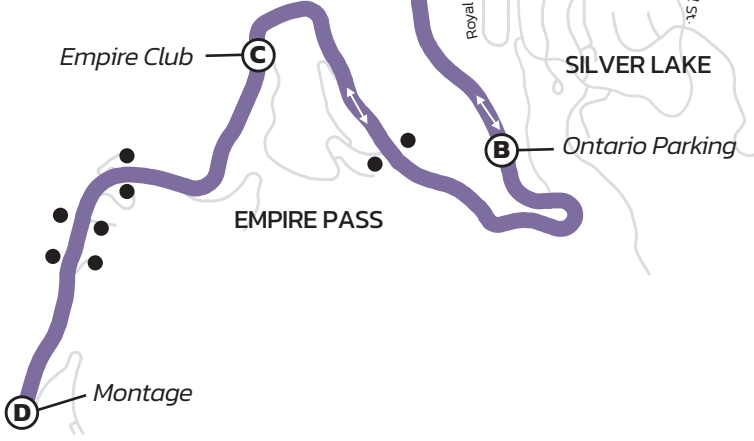

Legend

- Transit Hub/Major Transfer Point
- Ⓐ Scheduled Timepoint
- Bus Stop (Approximate Location)
- Noteworthy Location
- 🏛️ Government Building
- 🛒 Grocery Store
- 📖 Library
- 🎓 School
- 🏥 Hospital