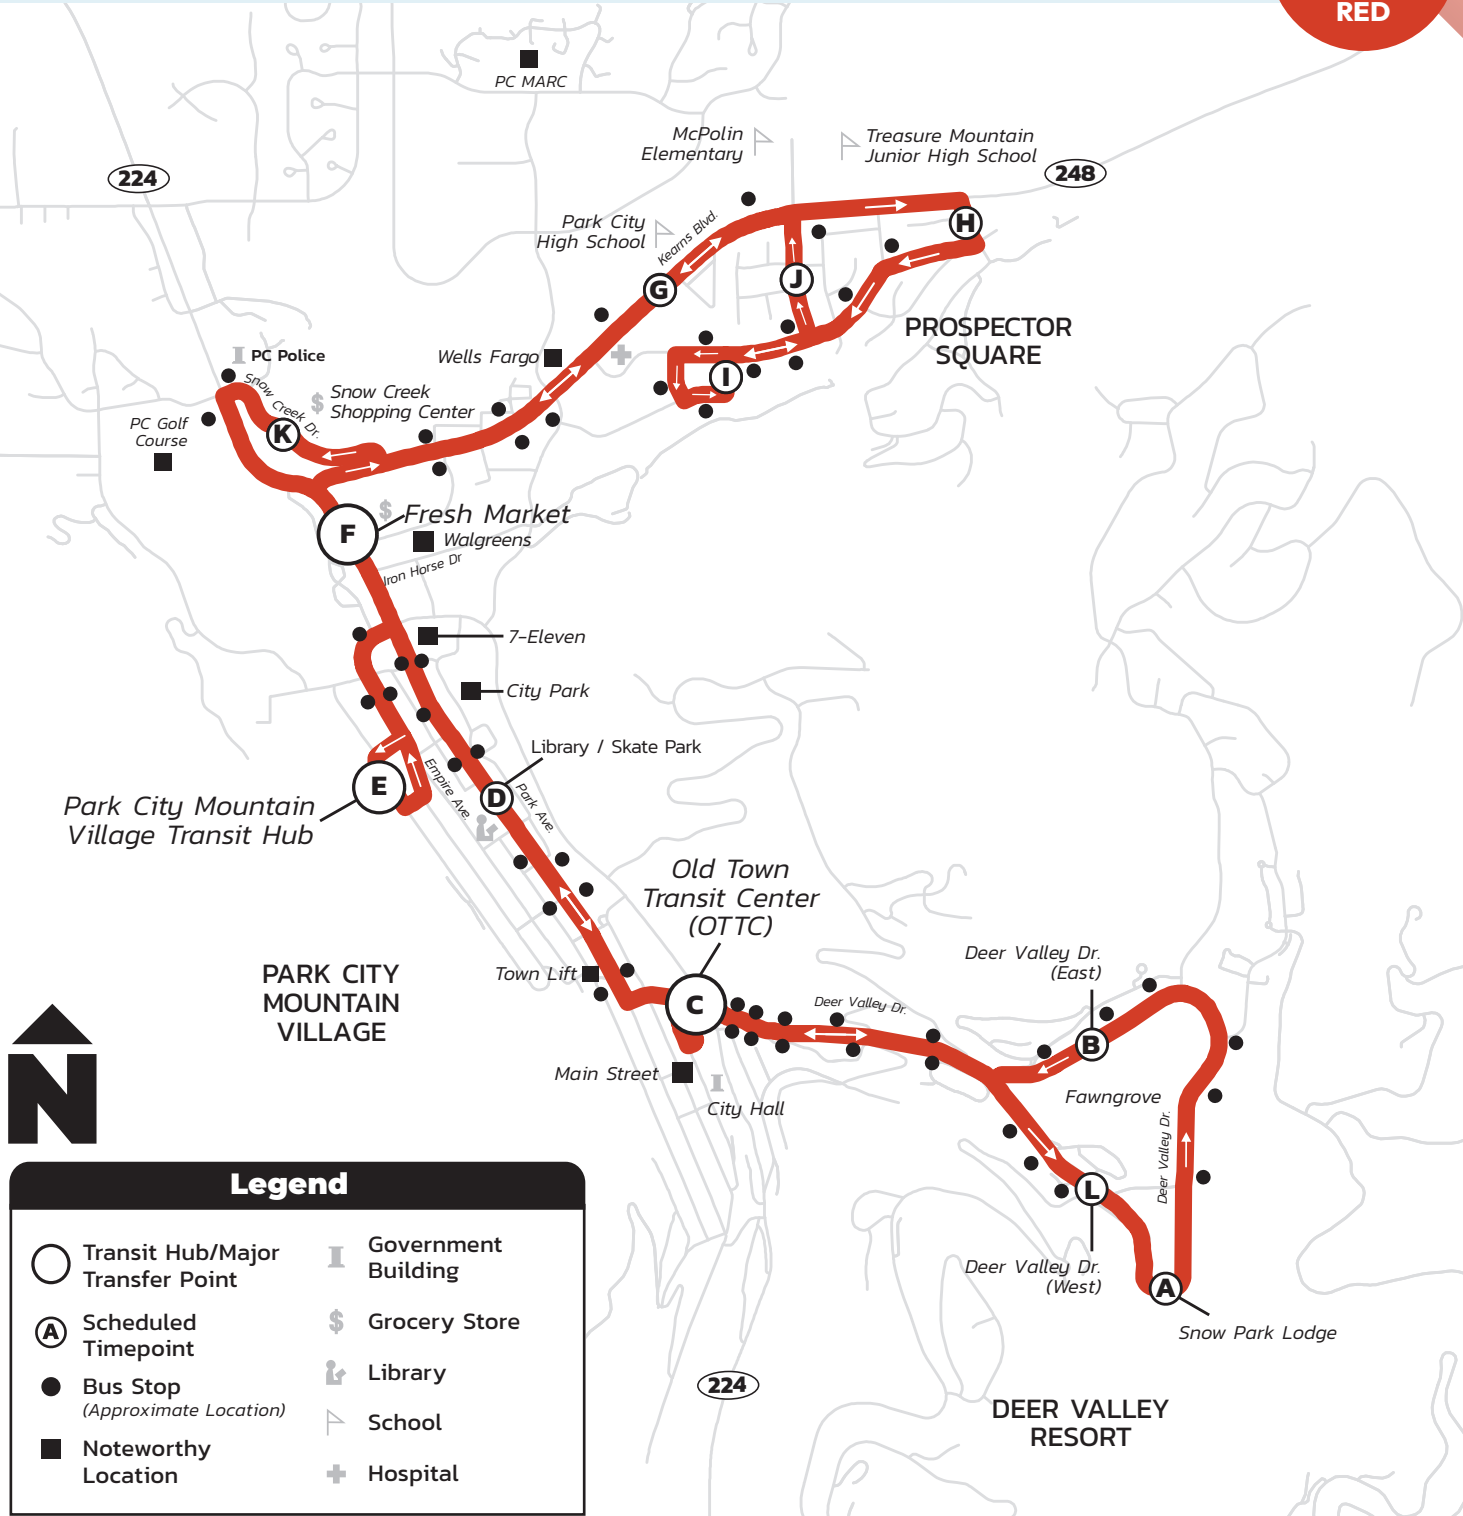

# Prospector Square– Deer Valley Resort

Every 30 Minutes