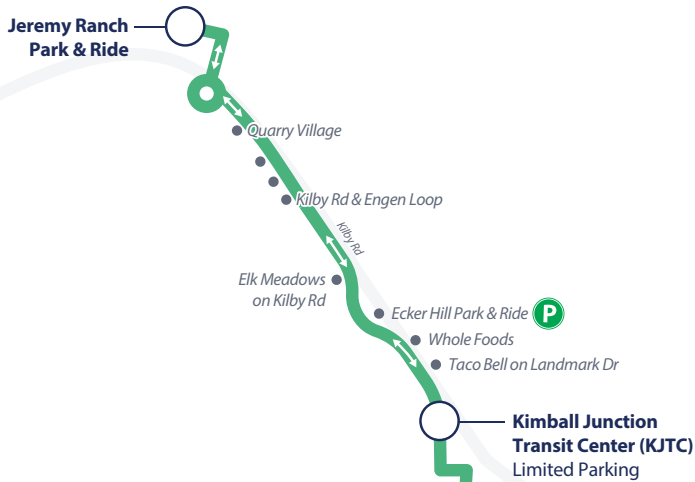

## Inbound to Snow Park Lodge & Deer Valley

Jeremy Ranch Park & Ride	Ecker Hill Park & Ride	Kimball Junction Transit Center (KJTC)	Canyons Village Transit Hub	Park Ave Condos	PC Mountain	Old Town Transit Center (OTTC)	Snow Park Lodge & Deer Valley
5:35 AM	5:42 AM	5:49 AM	5:56 AM	6:04 AM	6:06 AM	6:10 AM	6:15 AM
12:05 PM	12:12 PM	12:19 PM	12:26 PM	12:34 PM	12:36 PM	12:40 PM	12:45 PM
11:35 PM	11:42 PM	11:49 PM	11:56 PM	12:04 AM	12:06 AM	12:10 AM	12:15 AM