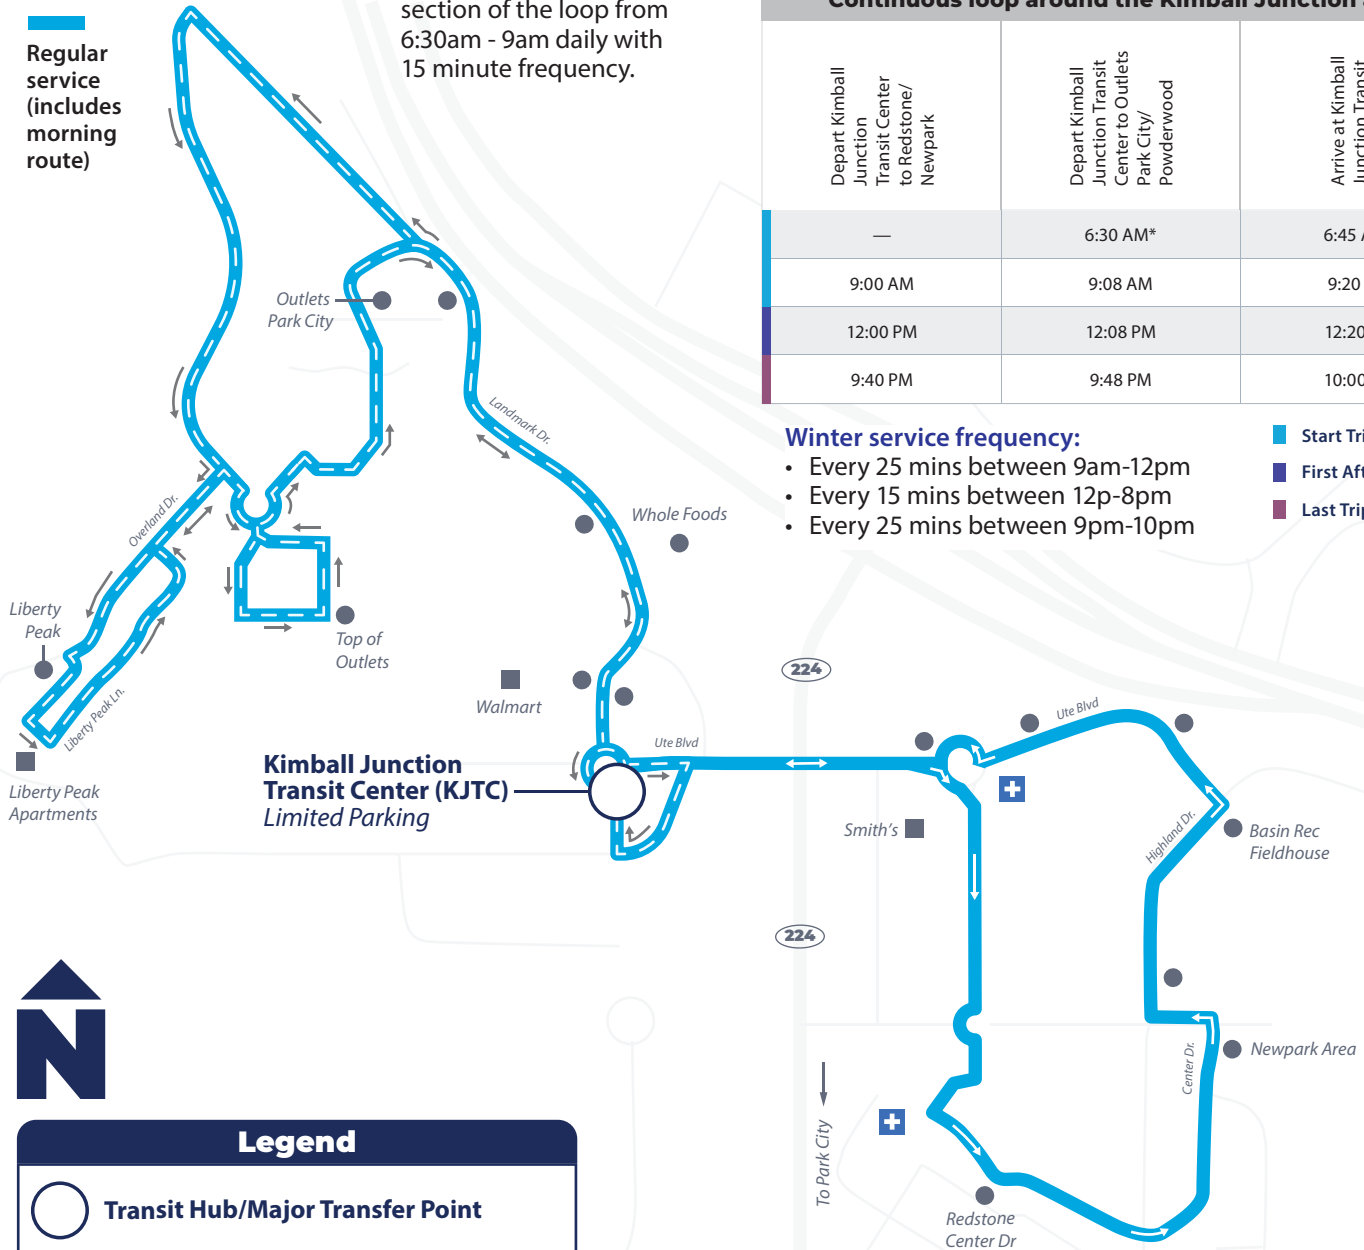

Hours: Morning shuttle service: 6:30 AM - 9 AM
Regular service: 9 AM - 10 PM

Kimball Junction Shuttle

Every 15 - 25 Minutes

103

Morning service
Regular service (includes morning route)

* Morning shuttle service:
The 103 runs morning service over the top section of the loop from 6:30am - 9am daily with 15 minute frequency.

Continuous loop around the Kimball Junction area

Depart Kimball Junction Transit Center to Redstone/Newpark	Depart Kimball Junction Transit Center to Outlets Park City/Powderwood	Arrive at Kimball Junction Transit Center
—	6:30 AM*	6:45 AM*
9:00 AM	9:08 AM	9:20 AM
12:00 PM	12:08 PM	12:20 PM
9:40 PM	9:48 PM	10:00 PM

Winter service frequency:

- Every 25 mins between 9am-12pm
- Every 15 mins between 12p-8pm
- Every 25 mins between 9pm-10pm

- Start Trip
- First Afternoon Trip
- Last Trip

Legend

- Transit Hub/Major Transfer Point
- Bus Stop (Approximate Location)
- Noteworthy Location
- Immediate Health Care

Note:
Timepoints shown are High Valley Transit's major stops. Please visit hvtutah.gov/bus-routes or scan the QR code for detailed timetable.