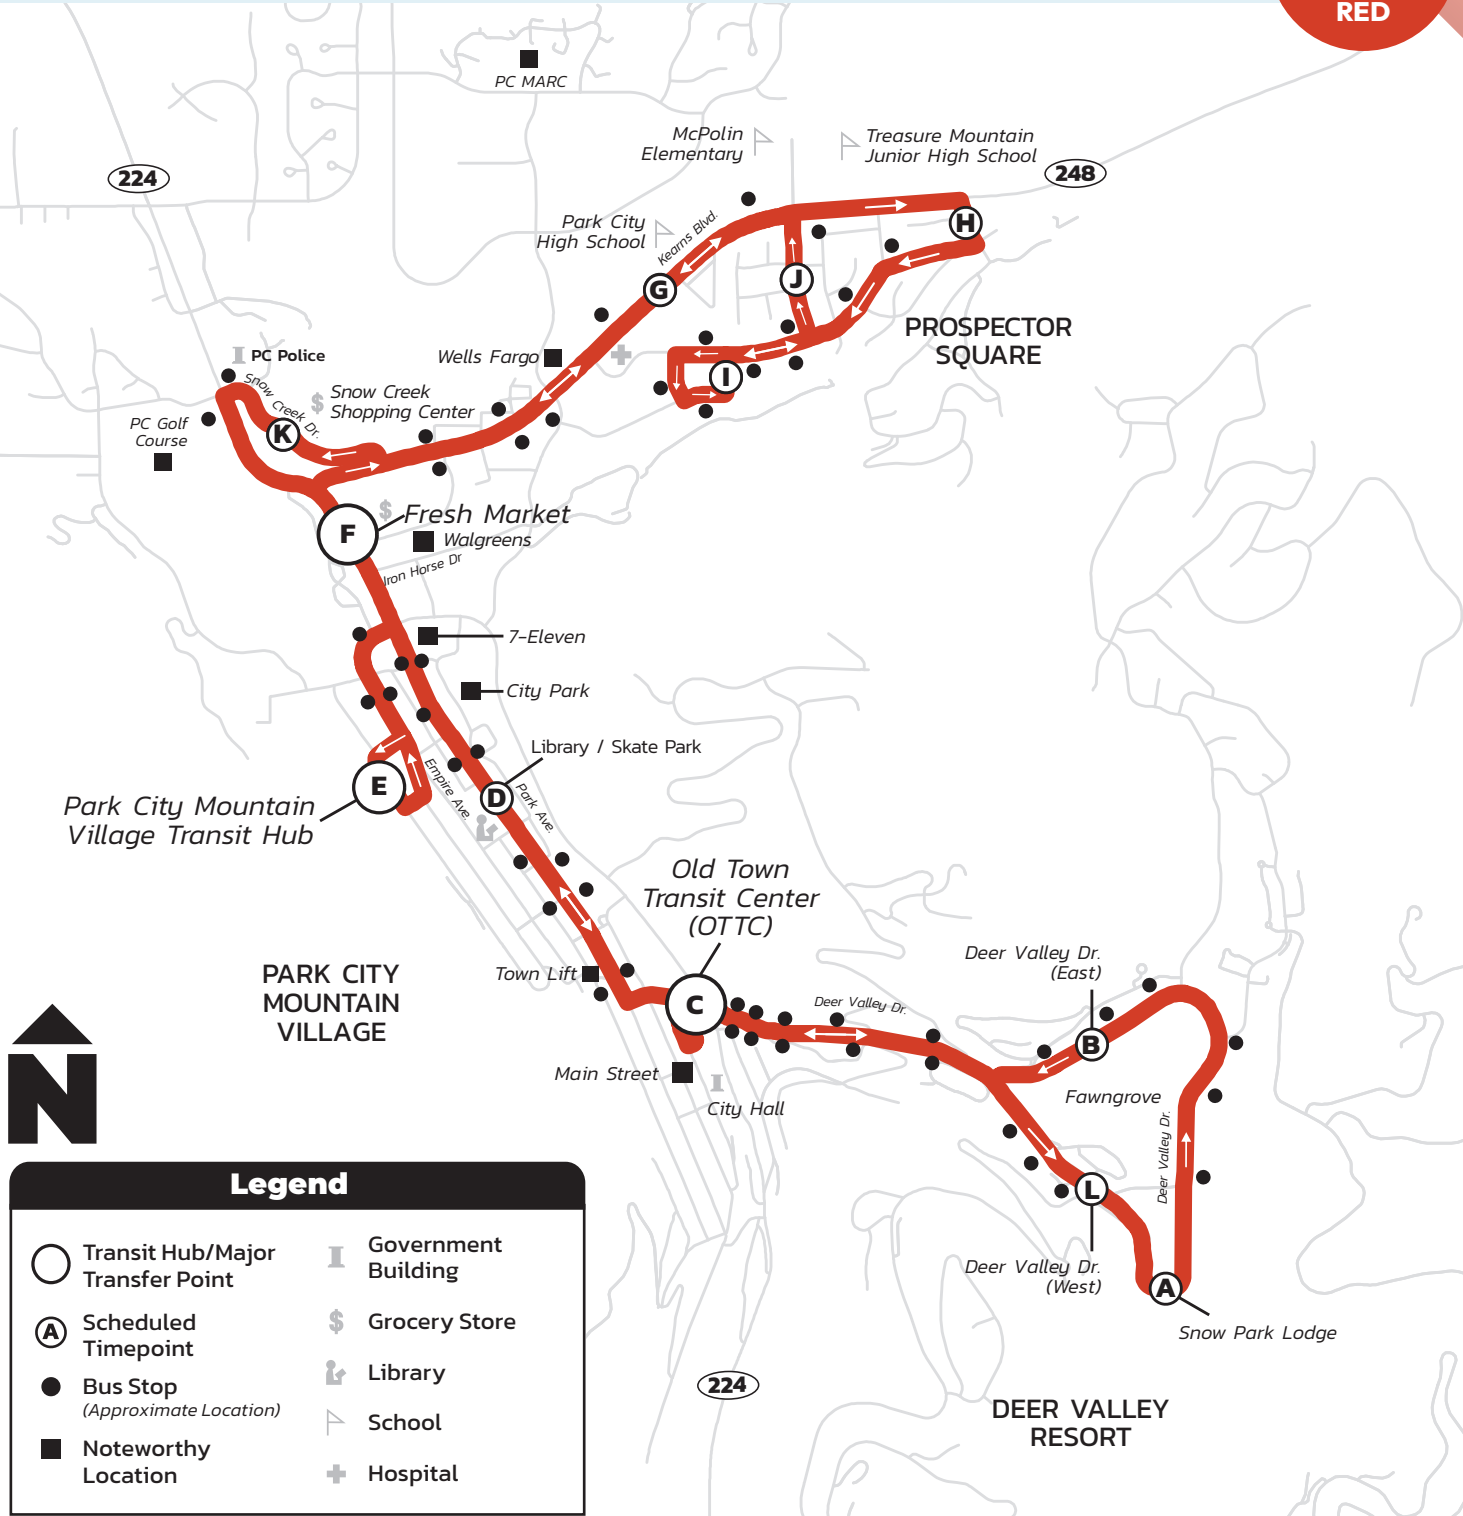

# Prospector Square– Deer Valley Resort

Every 15–30 Minutes