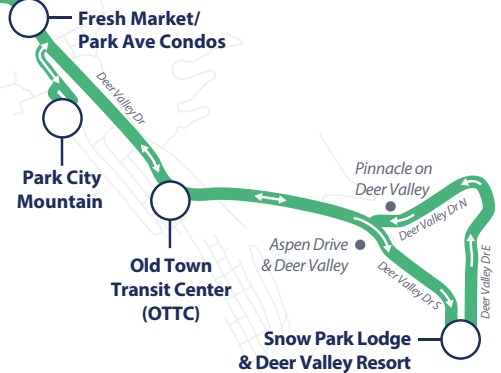

Legend

- Transit Hub/Major Transfer Point
- Bus Stop (Approximate Location)
- Noteworthy Location
- Park & Ride