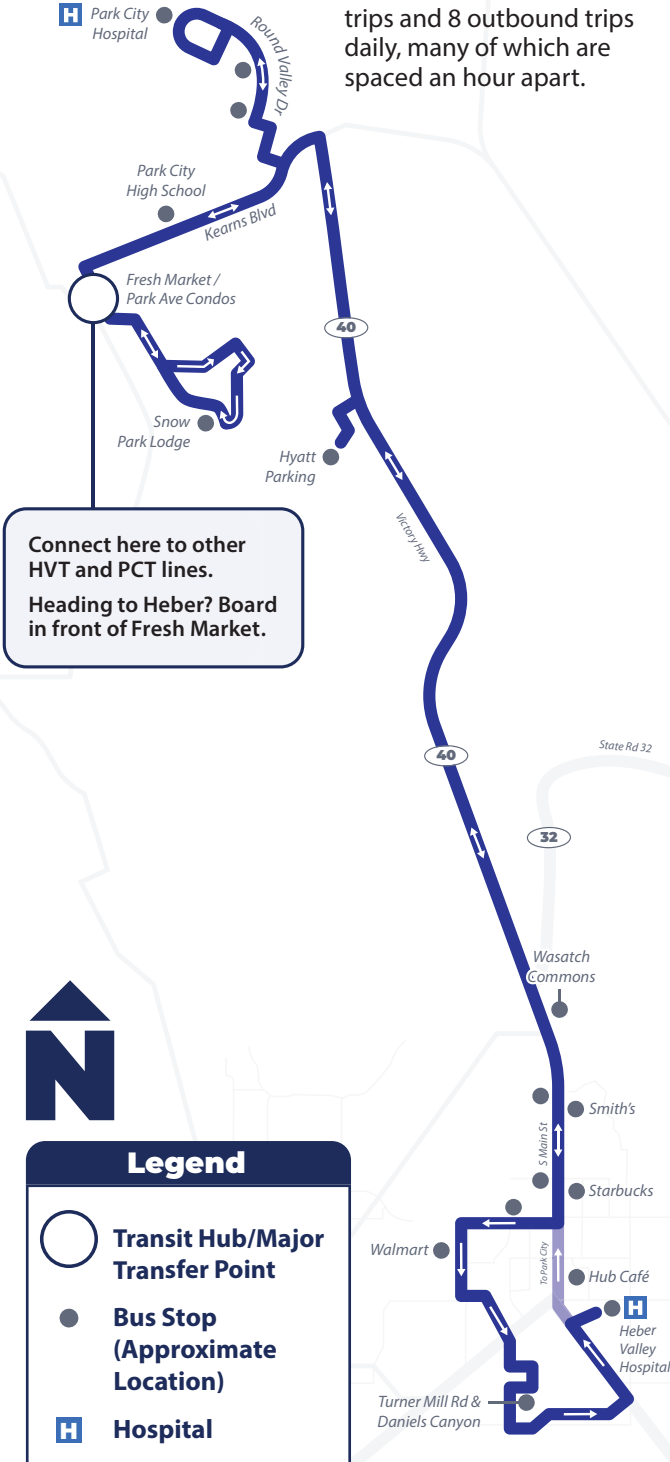

Hours: 6 AM - 11 AM and 3 PM - 9 PM
7 days a week

Wasatch Back Connector

8 daily outbound trips

106

Service frequency:
The service runs 8 inbound trips and 8 outbound trips daily, many of which are spaced an hour apart.

Connect here to other HVT and PCT lines.
Heading to Heber? Board in front of Fresh Market.

Legend

- Transit Hub/Major Transfer Point
- Bus Stop (Approximate Location)
- Hospital

Inbound to Heber City

Snow Park Lodge & Deer Valley	Park Ave & Fresh Market	Park City Medical Center	Hyatt Parking	Wasatch Commons & US 40	N Main St & 500 N (Holiday Lanes)	S 300 W & W 1080 S (Walmart)	Turner Mill Rd & Daniels Canyon	Heber Valley Hospital
—	—	—	—	—	—	—	5:48 AM	5:55 AM
—	—	—	—	—	—	—	6:48 AM	6:55 AM
7:00 AM	7:09 AM	7:20 AM	7:30 AM	7:40 AM	7:43 AM	7:49 AM	7:51 AM	7:58 AM
8:00 AM	8:09 AM	8:20 AM	8:30 AM	8:40 AM	8:43 AM	8:49 AM	8:51 AM	8:58 AM
9:00 AM	9:09 AM	9:20 AM	9:30 AM	9:40 AM	9:43 AM	9:49 AM	9:51 AM	9:58 AM
3:00 PM	3:09 PM	3:20 PM	3:30 PM	3:40 PM	3:43 PM	3:49 PM	3:51 PM	3:58 PM
4:00 PM	4:09 PM	4:20 PM	4:30 PM	4:40 PM	4:43 PM	4:49 PM	4:51 PM	4:58 PM
5:00 PM	5:09 PM	5:20 PM	5:30 PM	5:40 PM	5:43 PM	5:49 PM	5:51 PM	5:58 PM
6:00 PM	6:09 PM	6:20 PM	6:30 PM	6:40 PM	6:43 PM	6:49 PM	6:51 PM	6:58 PM
8:00 PM	8:09 PM	8:20 PM	8:30 PM	8:40 PM	8:43 PM	8:49 PM	8:51 PM	8:58 PM

Outbound to Deer Valley Resort

Heber Valley Hospital	S Main St & E 1200 S (Hub Café)	N Main St & 500 N NB (Smith's)	Wasatch Commons & US 40	Hyatt Parking	Park City Medical Center	Park Ave Condos	Snow Park Lodge & Deer Valley
6:00 AM	6:02 AM	6:06 AM	6:09 AM	6:20 AM	6:31 AM	6:46 AM	6:56 AM
7:00 AM	7:02 AM	7:06 AM	7:09 AM	7:20 AM	7:31 AM	7:46 AM	7:56 AM
8:00 AM	8:02 AM	8:06 AM	8:09 AM	8:20 AM	8:31 AM	8:46 AM	8:56 AM
9:00 AM	9:02 AM	9:06 AM	9:09 AM	9:20 AM	9:31 AM	9:46 AM	9:56 AM
10:00 AM	10:02 AM	10:06 AM	10:09 AM	10:20 AM	10:31 AM	10:46 AM	10:56 AM
4:00 PM	4:02 PM	4:06 PM	4:09 PM	4:20 PM	4:31 PM	4:46 PM	4:56 PM
5:00 PM	5:02 PM	5:06 PM	5:09 PM	5:20 PM	5:31 PM	5:46 PM	5:56 PM
7:00 PM	7:02 PM	7:06 PM	7:09 PM	7:20 PM	7:31 PM	7:46 PM	7:56 PM

Note:
Timepoints shown are High Valley Transit's major stops. Please visit hvtutah.gov/bus-routes or scan the QR code for detailed timetable.