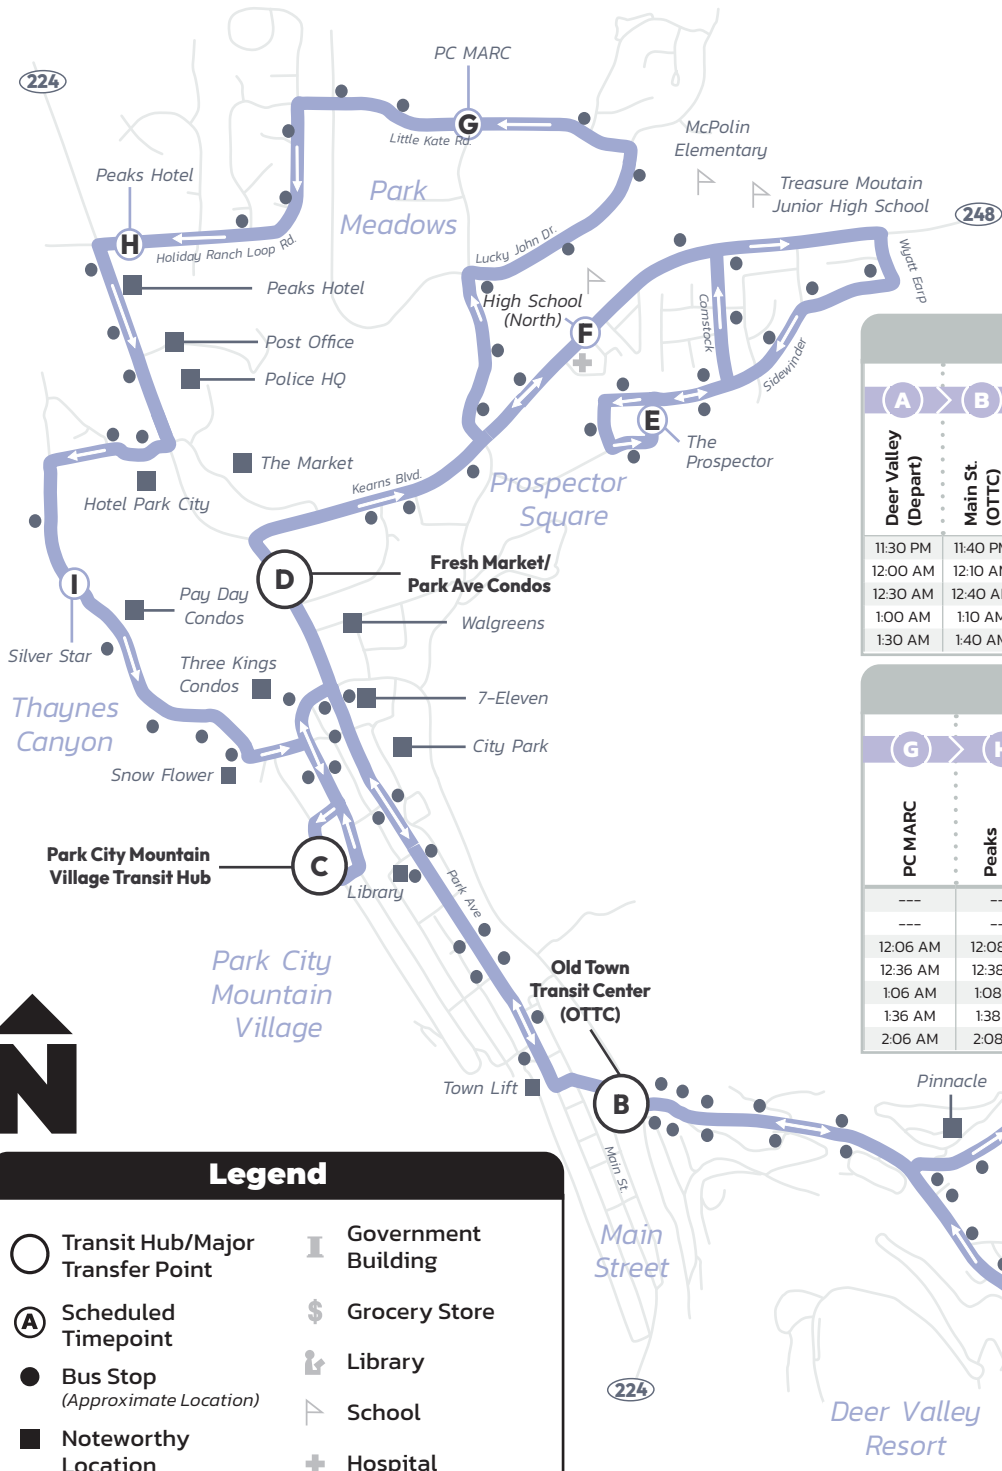

Hours: 11:40 PM–1:40 AM

From Old Town Transit Center (OTTC)
Seven days a week

City Wide- Late Night

Every 30 Minutes

Outbound						
A	B	C	D	E	F	G
Deer Valley (Depart)	Main St. (OTTC)	Park City Mountain	Fresh Market	The Prospector	PC High School	PC MARC
11:30 PM	11:40 PM	11:46 PM	11:49 PM	11:56 PM	11:59 PM	12:05 AM
12:00 AM	12:10 AM	12:16 AM	12:19 AM	12:26 AM	12:29 AM	12:35 AM
12:30 AM	12:40 AM	12:46 AM	12:49 AM	12:56 AM	12:59 AM	1:05 AM
1:00 AM	1:10 AM	1:16 AM	1:19 AM	1:26 AM	1:29 AM	1:35 AM
1:30 AM	1:40 AM	1:46 AM	1:49 AM	1:56 AM	1:59 AM	2:05 AM

Inbound					
G	H	I	C	B	A
PC MARC	Peaks Hotel	Silver Star	Park City Mountain	Main St. (OTTC)	Deer Valley (Arrive)
---	---	---	---	11:24 PM	11:30 PM
---	---	---	---	11:54 PM	12:00 AM
12:06 AM	12:08 AM	12:11 AM	12:16 AM	12:24 AM	12:30 AM
12:36 AM	12:38 AM	12:41 AM	12:46 AM	12:54 AM	1:00 AM
1:06 AM	1:08 AM	1:11 AM	1:16 AM	1:24 AM	1:30 AM
1:36 AM	1:38 AM	1:41 AM	---	---	---
2:06 AM	2:08 AM	2:11 AM	---	---	---

Legend

○ Transit Hub/Major Transfer Point Ⓐ Scheduled Timepoint ● Bus Stop (Approximate Location) ■ Noteworthy Location	I Government Building $ Grocery Store 📖 Library 🏫 School + Hospital