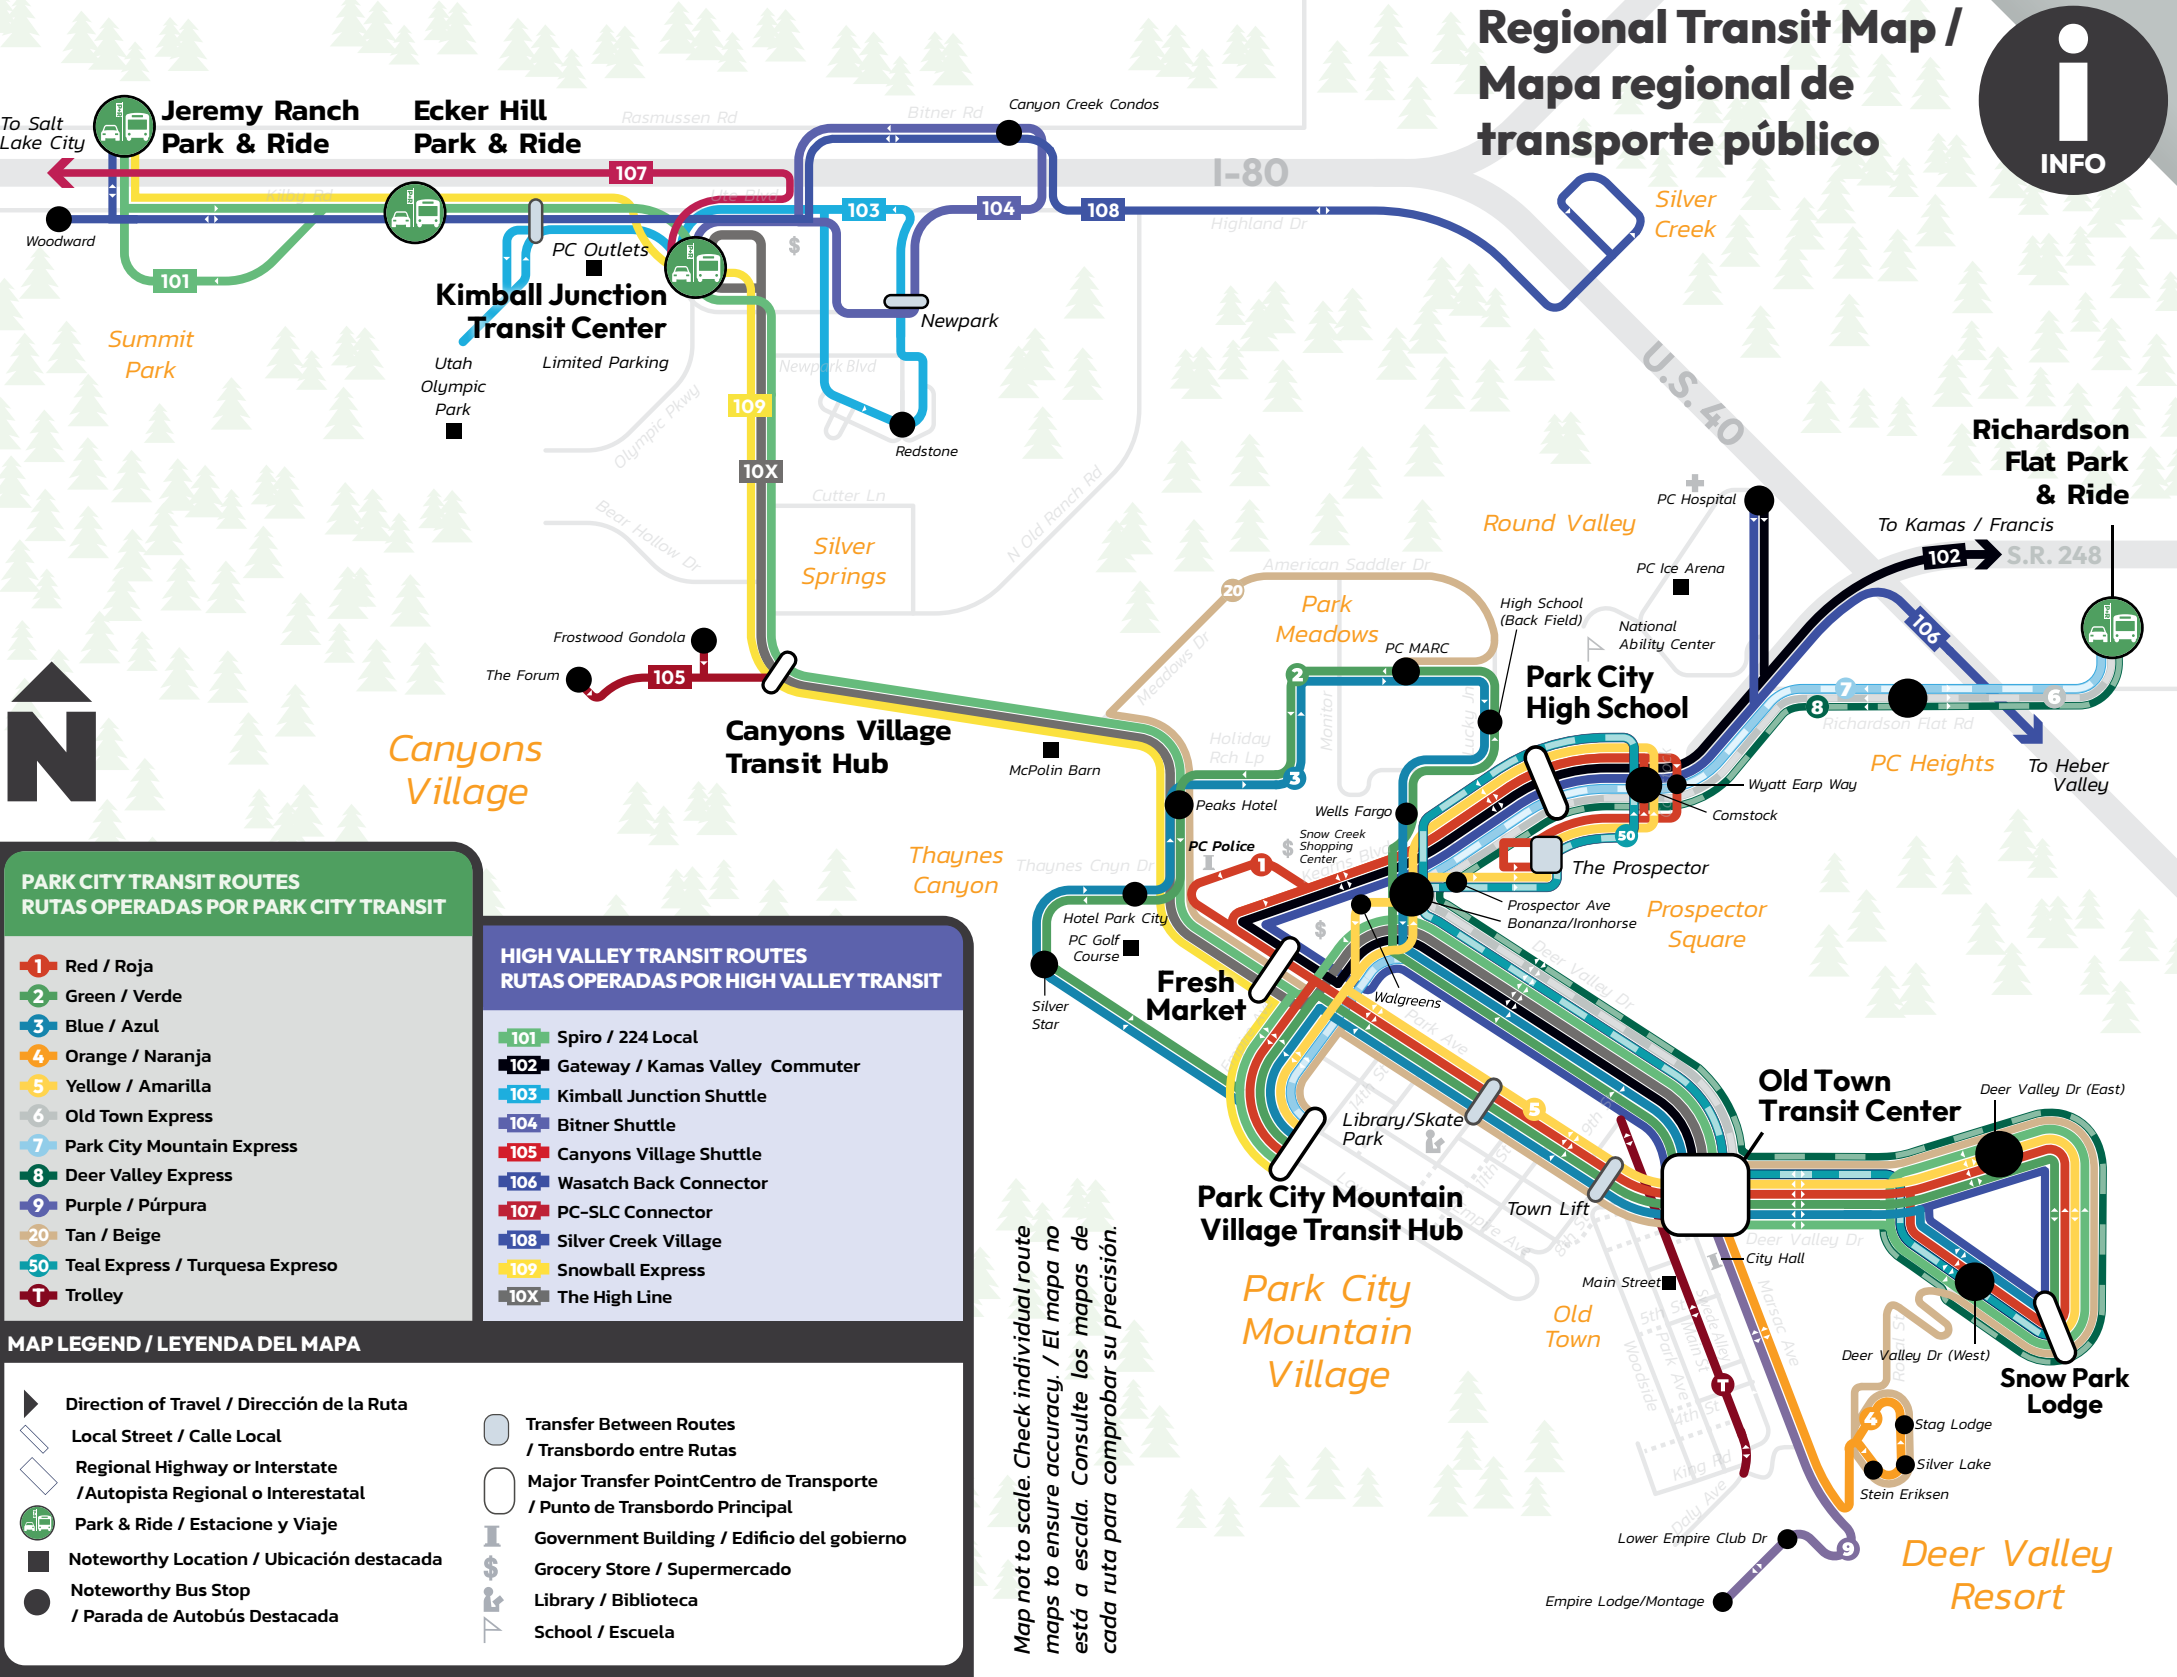

## Welcome Aboard!

Welcome to Park City's FARE-FREE transit system! Skip traffic and save money as our buses get you where you need to go. We run seven days a week, serving key areas and major destinations across Park City. Enjoy a convenient, eco-friendly way to travel without the hassle of parking!

## Where is My Bus?

Use the Bus Tracker at [go.parkcity.org](http://go.parkcity.org). You can also download the free Transit app for iPhone and Android. Use either the Bus Tracker or Transit app to select the routes you want to track in order to view bus locations in real-time. Please note, there may be a slight delay for a bus's location in the app. It's best to arrive early at your stop before tracking your bus.

# Regional Transit Map / Mapa regional de transporte público

- PARK CITY TRANSIT ROUTES**  
RUTAS OPERADAS POR PARK CITY TRANSIT
- 1 Red / Roja
  - 2 Green / Verde
  - 3 Blue / Azul
  - 4 Orange / Naranja
  - 5 Yellow / Amarilla
  - 6 Old Town Express
  - 7 Park City Mountain Express
  - 8 Deer Valley Express
  - 9 Purple / Púrpura
  - 20 Tan / Beige
  - 50 Teal Express / Turquesa Expreso
  - T Trolley