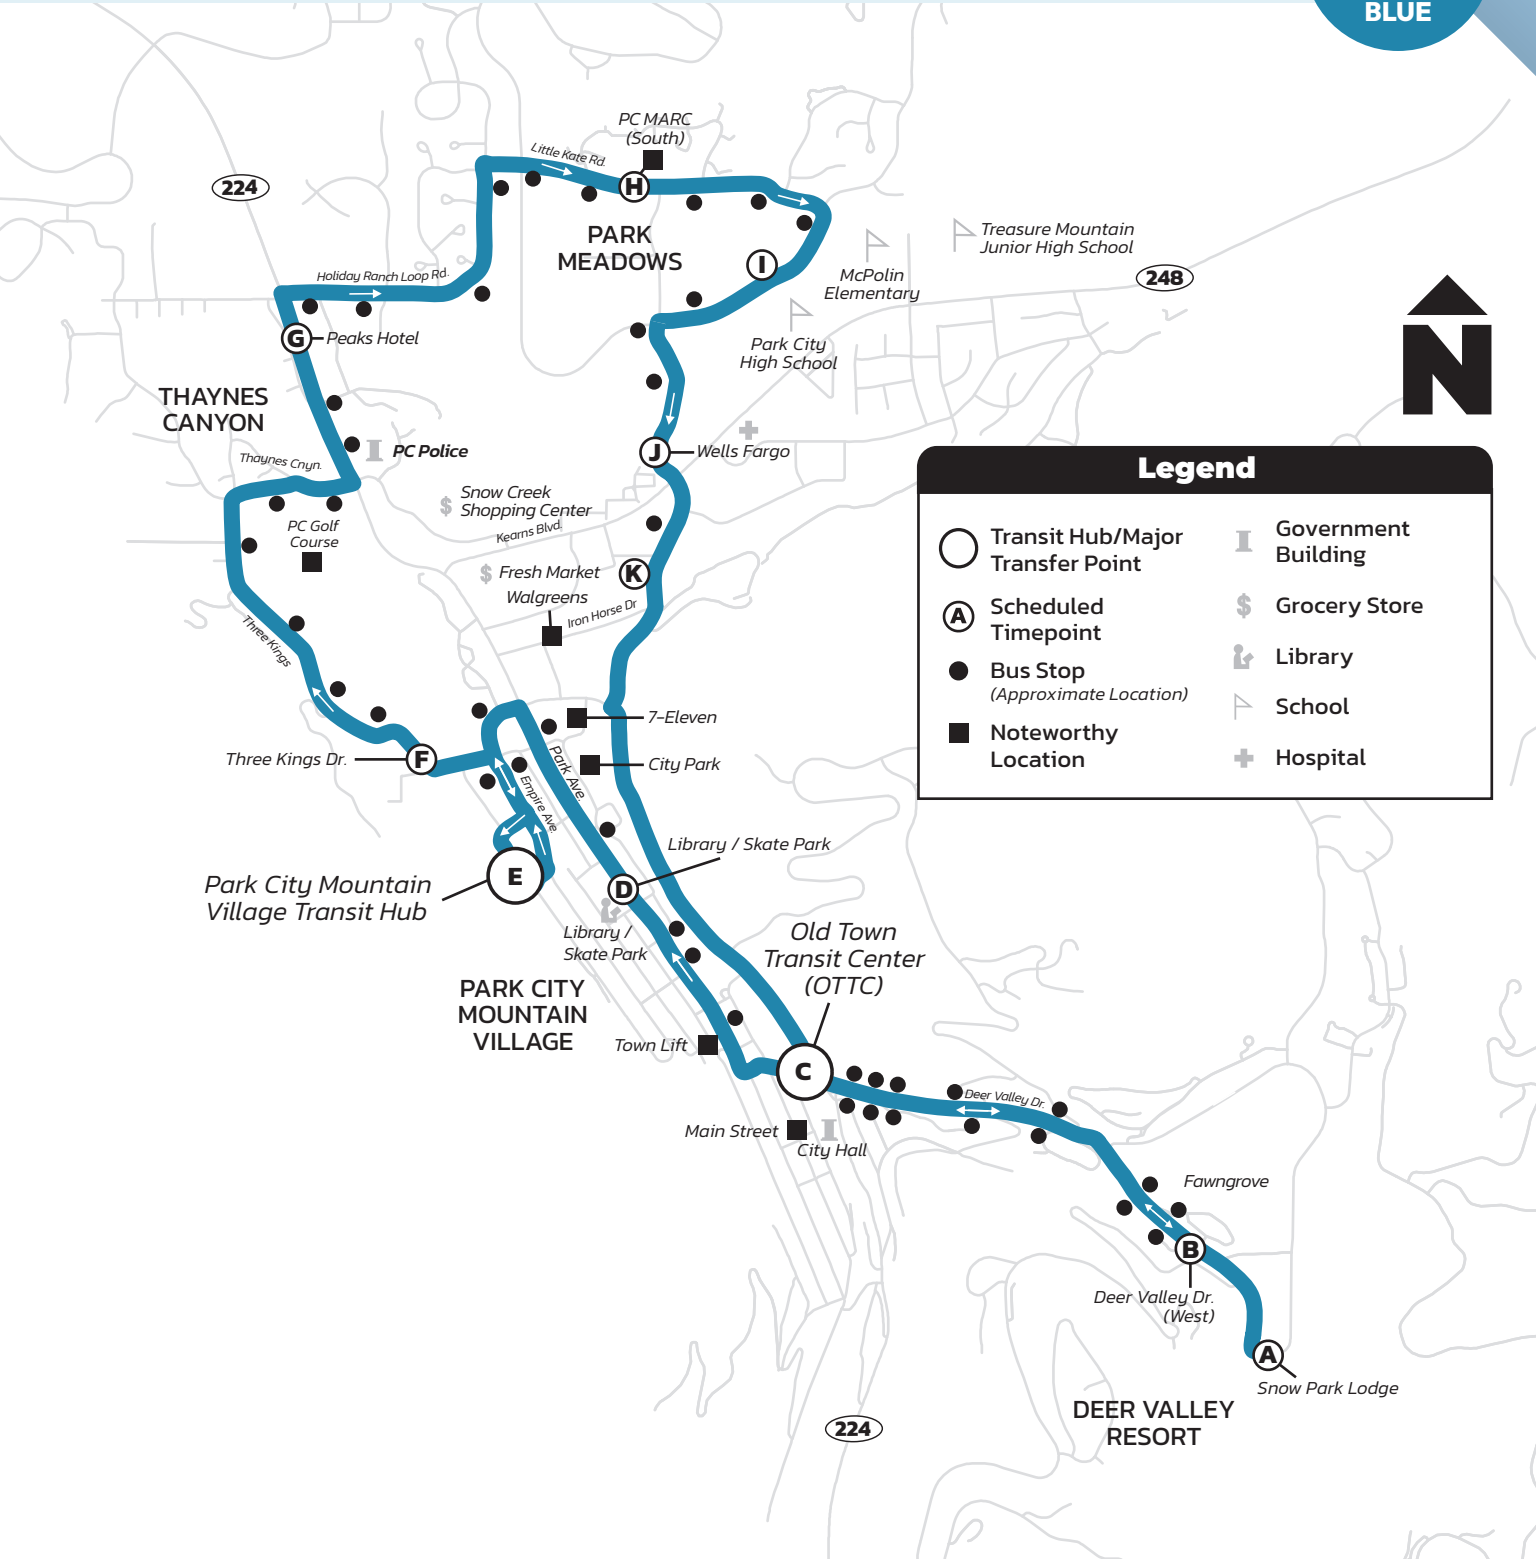

**Hours: 6:30 AM–11:00 PM**

From Old Town Transit Center (OTTC)  
Seven days a week

**Thaynes/Park Meadows**

**–Deer Valley Resort**

Every 15–30 Minutes

**3**  
**BLUE**

**Legend**

- Transit Hub/Major Transfer Point
- Ⓐ Scheduled Timepoint
- Bus Stop (Approximate Location)
- Noteworthy Location
- Ⓘ Government Building
- ⌘ Grocery Store
- 📖 Library
- 🎓 School
- ⛶ Hospital