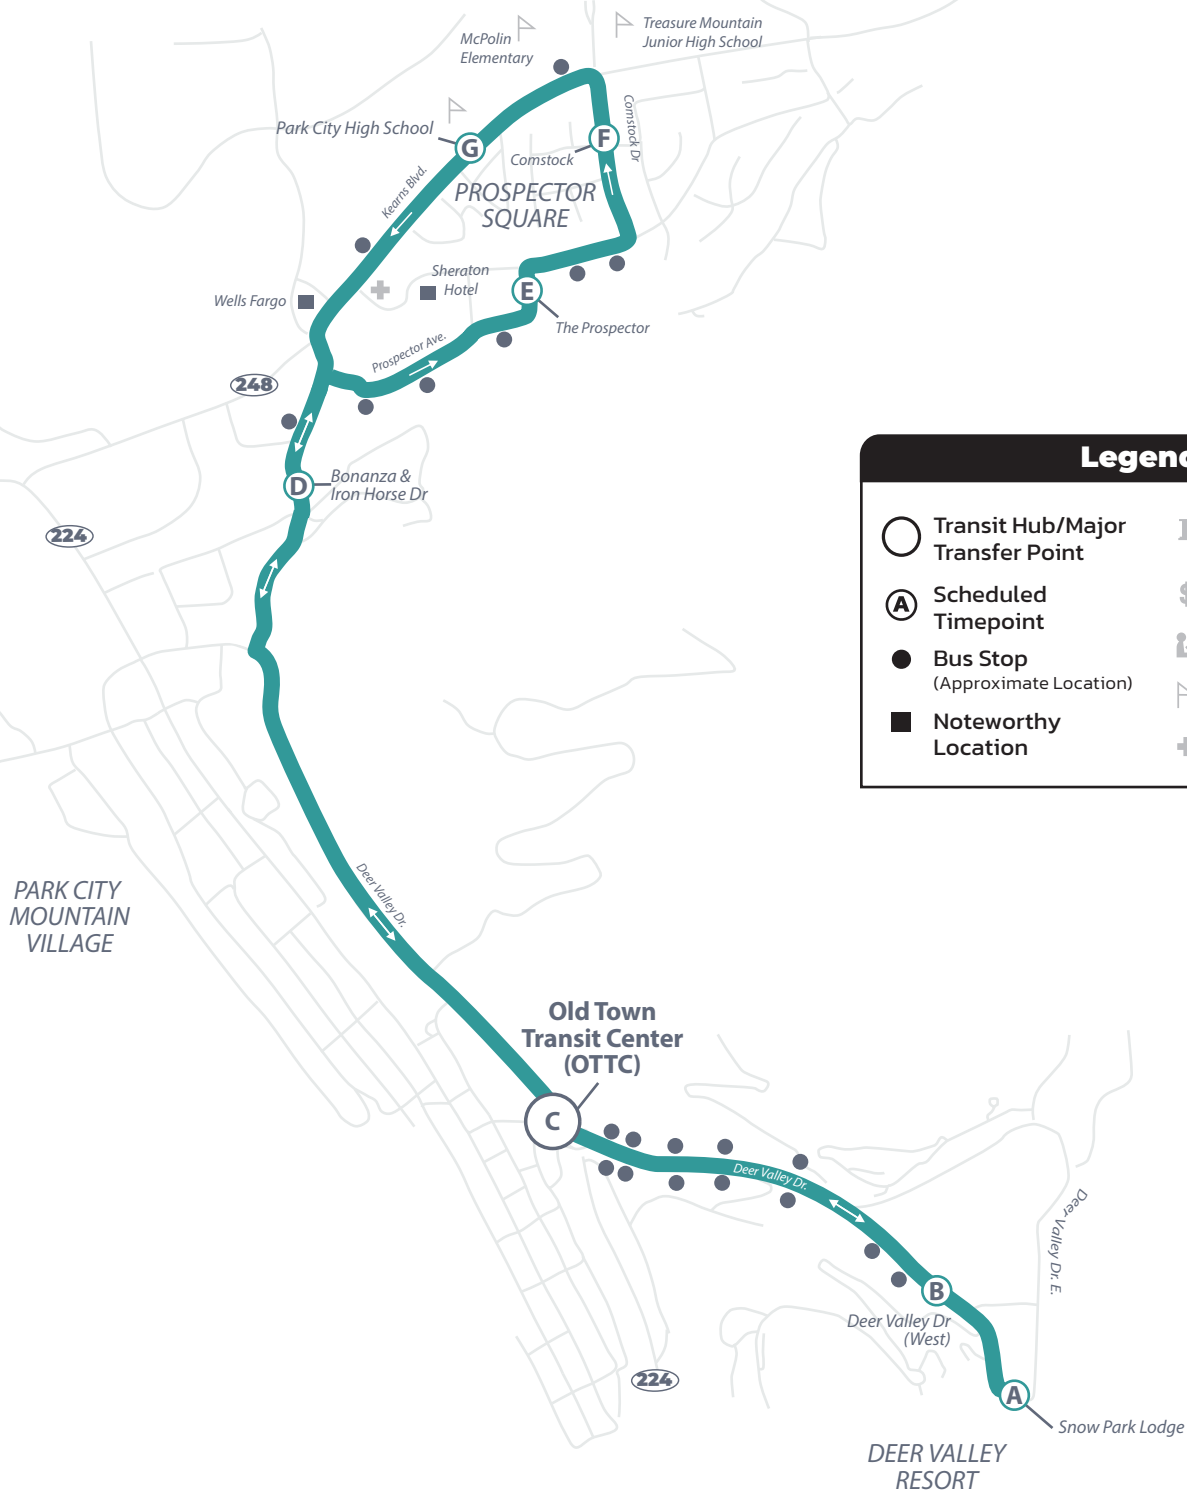

# Prospector Square– Deer Valley Express

Every 30 Minutes