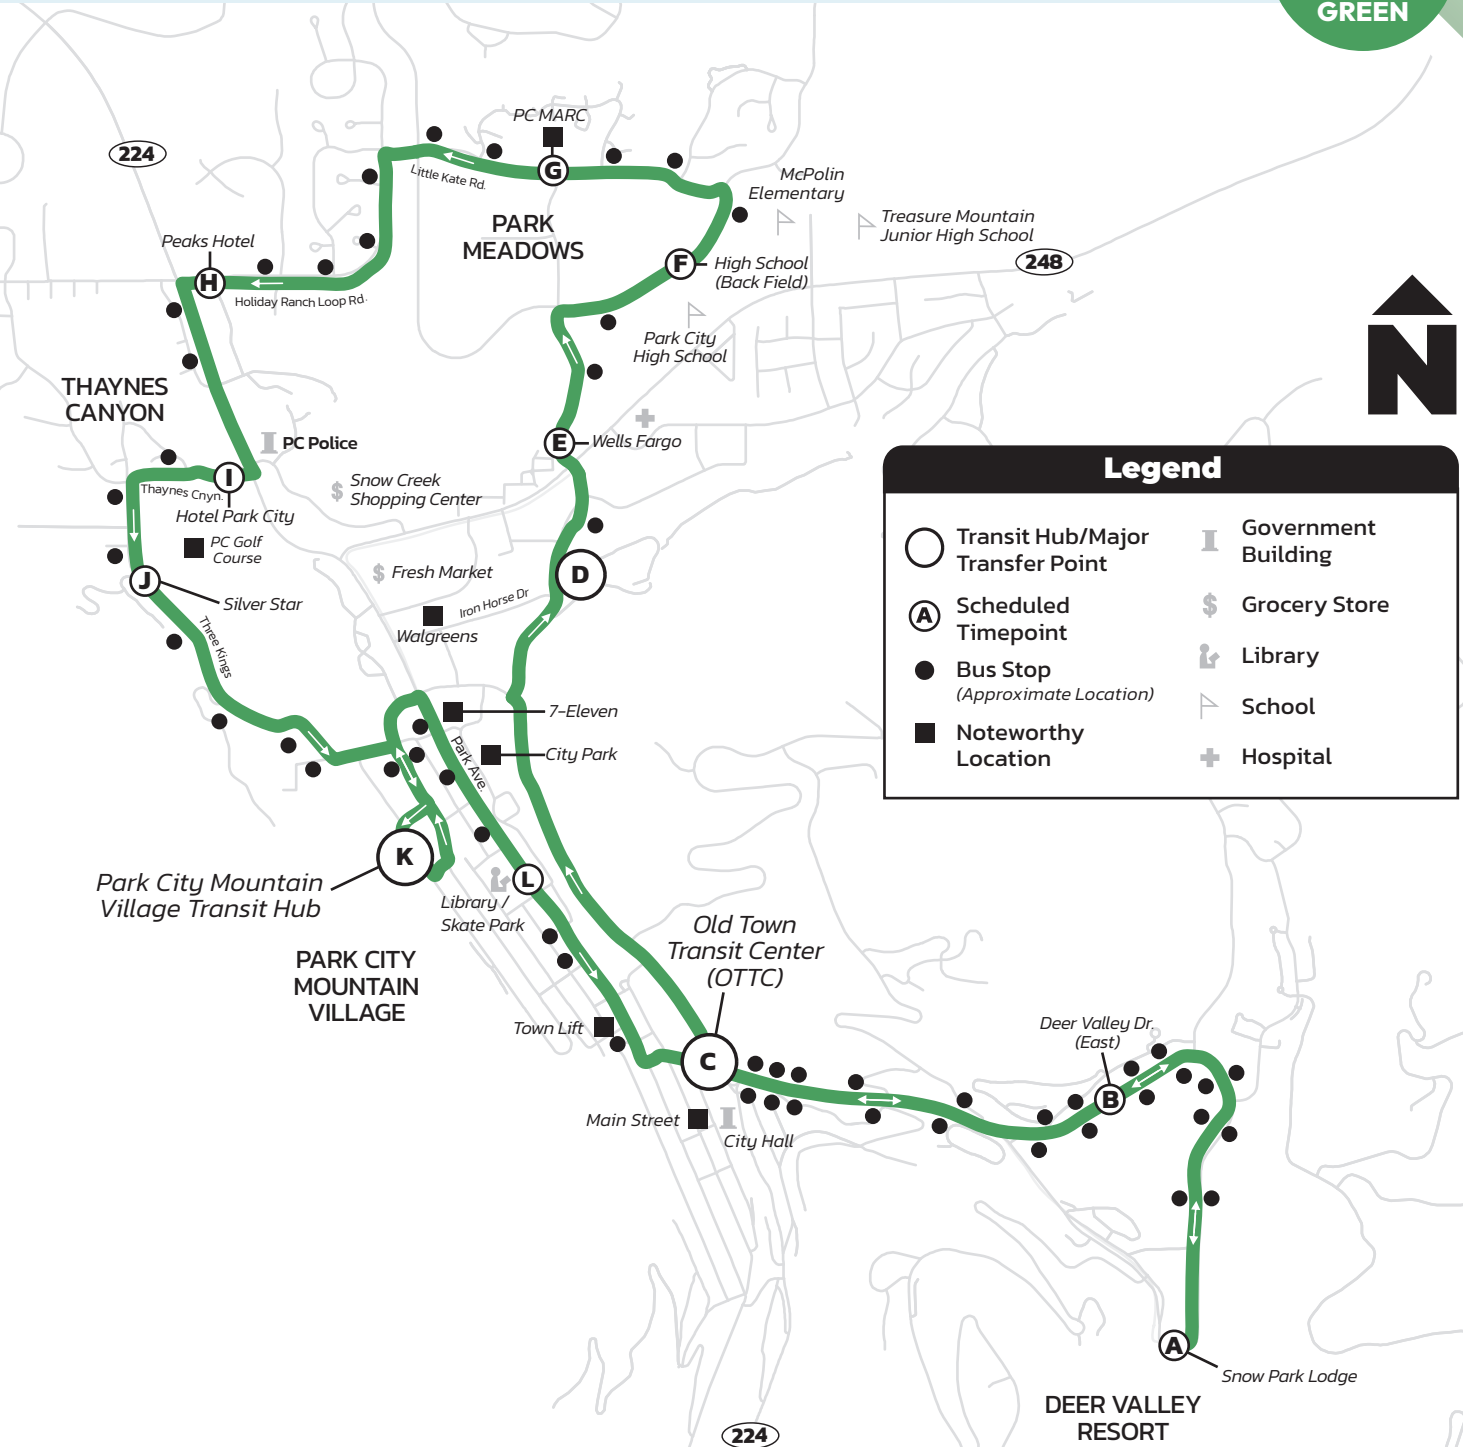

# Park Meadows/Thaynes -Deer Valley Resort

Every 15-30 Minutes

**Hours: 6:03 AM—11:18 PM**

From Old Town Transit Center (OTTC)  
Seven days a week

# Park Meadows/Thaynes -Deer Valley Resort

Every 15-30 Minutes