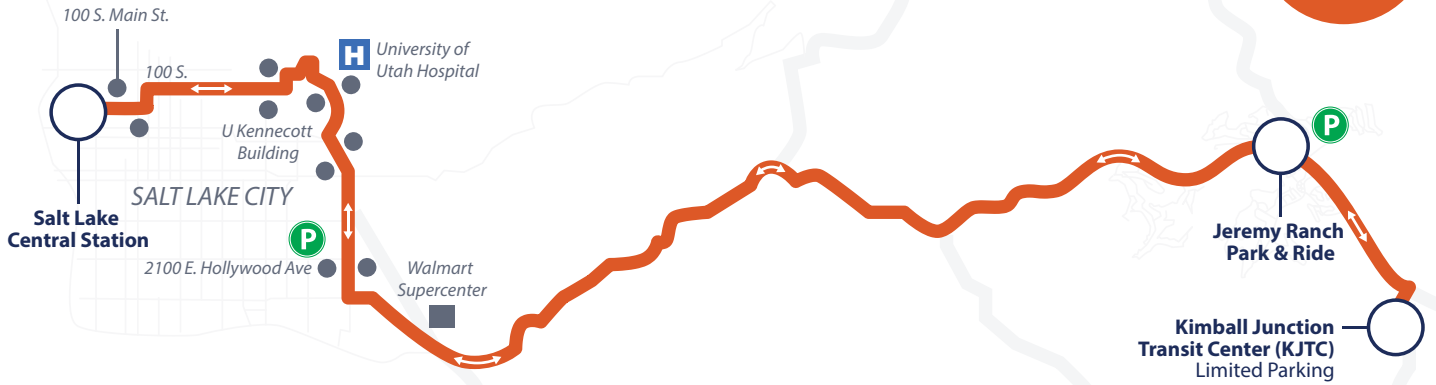

Hours: 4:51 AM to 10:15 PM
7 days a week

**Park City - Salt Lake City
Commuter**
Every 90 Minutes

107

Outbound to Salt Lake Central Station

Kimball Junction Transit Center (KJTC)	Jeremy Ranch Park and Ride	2100 E / Hollywood Ave (NB)*	Foothill Dr/ Wakara Way (NB)	U Medical Center Station (NB)*	U Kennecott Building (WB)*	100 S/150 E (WB)*	Salt Lake Central Station*
4:51 AM	4:58 AM	5:18 AM	5:25 AM	5:29 AM	5:32 AM	5:45 AM	5:55 AM
6:31 AM	6:38 AM	6:58 AM	7:05 AM	7:09 AM	7:12 AM	7:25 AM	7:35 AM
7:25 AM	7:32 AM	7:52 AM	7:59 AM	8:03 AM	8:06 AM	8:19 AM	8:29 AM
9:21 AM	9:28 AM	9:48 AM	9:55 AM	9:59 AM	10:02 AM	10:15 AM	10:25 AM
10:51 AM	10:58 AM	11:18 AM	11:25 AM	11:29 AM	11:32 AM	11:45 AM	11:55 AM
12:21 AM	12:28 PM	12:48 PM	12:55 PM	12:59 PM	1:02 PM	1:15 PM	1:25 PM
1:51 PM	1:58 PM	2:18 PM	2:25 PM	2:29 PM	2:32 PM	2:45 PM	2:55 PM
3:21 PM	3:28 PM	3:48 PM	3:55 PM	3:59 PM	4:02 PM	4:15 PM	4:25 PM
4:51 PM	4:58 PM	5:18 PM	5:25 PM	5:29 PM	5:32 PM	5:45 PM	5:55 PM
6:21 PM	6:28 PM	6:48 PM	6:55 PM	6:59 PM	7:02 PM	7:15 PM	7:25 PM
7:51 PM	7:58 PM	8:18 PM	8:25 PM	8:29 PM	8:32 PM	8:45 PM	8:55 PM

Inbound to Kimball Junction Transit Center

Salt Lake Central Station	100 S/150 E (WB)	U Kennecott Building (WB)	U Medical Center Station (NB)	Foothill Dr/ Wakara Way (NB)	2100 E / Hollywood Ave (SB)	Jeremy Ranch Park & Ride*	Kimball Junction Transit Center (KJTC)*
6:11 AM	6:17 AM	6:26 AM	6:29 AM	6:32 AM	6:42 AM	7:07 AM	7:15 AM
7:41 AM	7:47 AM	7:56 AM	7:59 AM	8:02 AM	8:12 AM	8:37 AM	8:45 AM
9:11 AM	9:17 AM	9:26 AM	9:29 AM	9:32 AM	9:42 AM	10:07 AM	10:15 AM
10:41 AM	10:47 AM	10:56 AM	10:59 AM	11:02 AM	11:12 AM	11:37 AM	11:45 AM
12:11 PM	12:17 PM	12:26 PM	12:29 PM	12:32 PM	12:42 PM	1:07 PM	1:15 PM
1:41 PM	1:47 PM	1:56 PM	1:59 PM	2:02 PM	2:12 PM	2:37 PM	2:45 PM
3:11 PM	3:17 PM	3:26 PM	3:29 PM	3:32 PM	3:42 PM	4:07 PM	4:15 PM
4:41 PM	4:47 PM	4:56 PM	4:59 PM	5:02 PM	5:12 PM	5:37 PM	5:45 PM
6:11 PM	6:17 PM	6:26 PM	6:29 PM	6:32 PM	6:42 PM	7:07 PM	7:15 PM
7:41 PM	7:47 PM	7:56 PM	7:59 PM	8:02 PM	8:12 PM	8:37 PM	8:45 PM
9:11 PM	9:17 PM	9:26 PM	9:29 PM	9:32 PM	9:42 PM	10:07 PM	10:15 PM

*Drop off only. Bus may depart before posted times.

Legend

- Transit Hub/Major Transfer Point
- Bus Stop (Approximate Location)
- Noteworthy Location
- Park & Ride
- Hospital

Note:
Timepoints shown are High Valley Transit's major stops. Please visit hvtutah.gov/bus-routes or scan the QR code for detailed timetable.