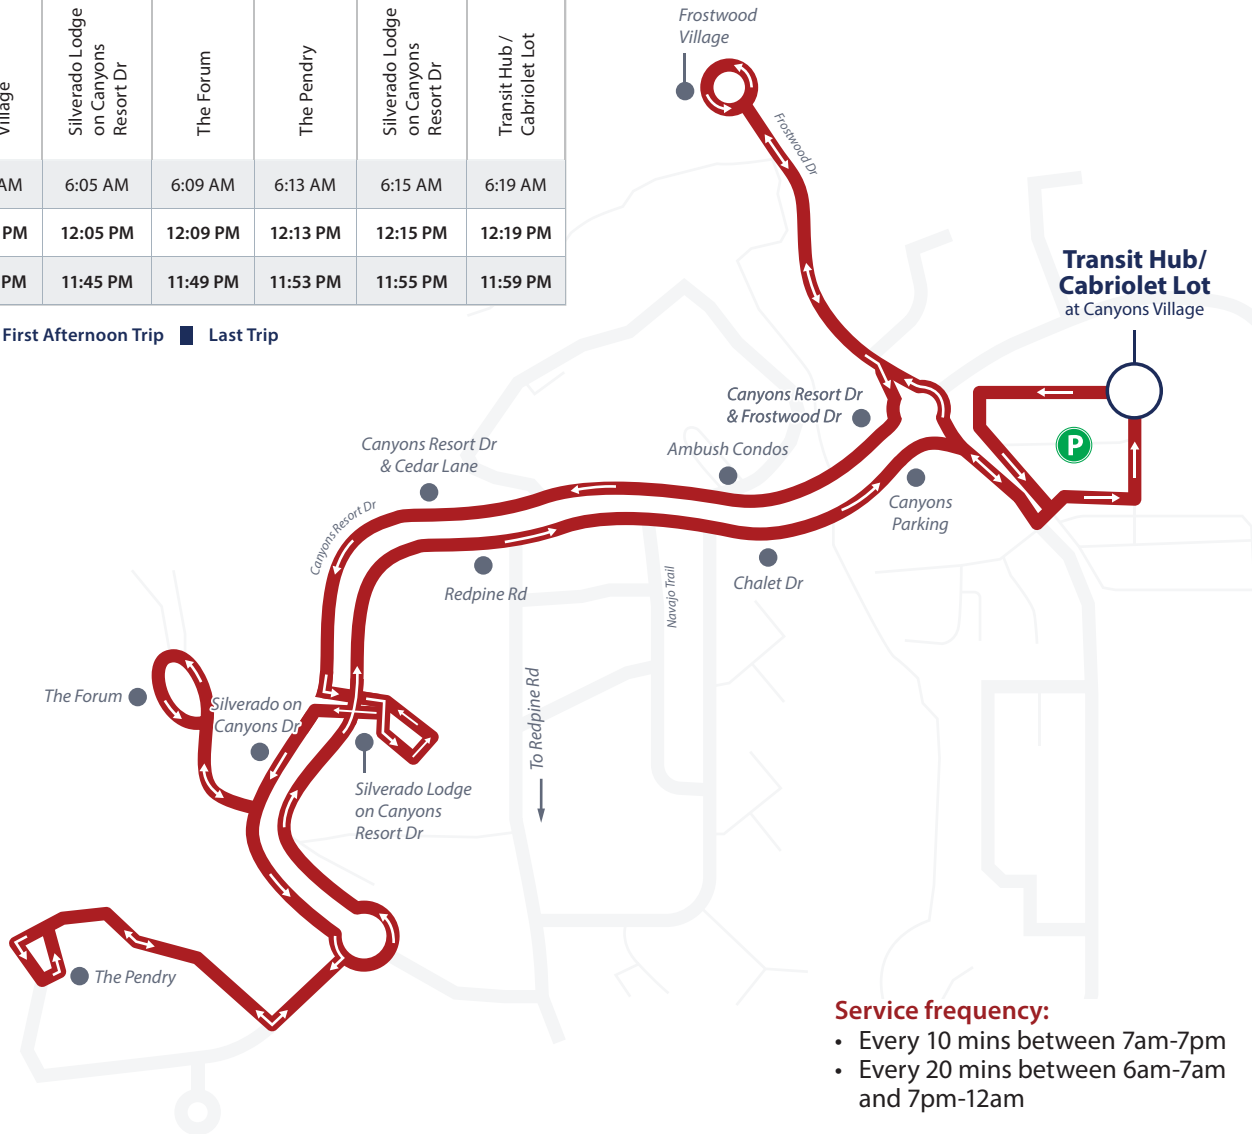

Hours: 6 AM - 12AM
7 days a week

Canyons Village Shuttle

Every 10 - 20 Minutes

105

Loop through Canyons Village

Transit Hub/ Cabriolet Lot	Frostwood Village	Silverado Lodge on Canyons Resort Dr	The Forum	The Pendry	Silverado Lodge on Canyons Resort Dr	Transit Hub/ Cabriolet Lot
6:00 AM	6:01 AM	6:05 AM	6:09 AM	6:13 AM	6:15 AM	6:19 AM
12:00 PM	12:01 PM	12:05 PM	12:09 PM	12:13 PM	12:15 PM	12:19 PM
11:40 PM	11:41 PM	11:45 PM	11:49 PM	11:53 PM	11:55 PM	11:59 PM

■ Start Trip
■ First Afternoon Trip
■ Last Trip

Service frequency:

- Every 10 mins between 7am-7pm
- Every 20 mins between 6am-7am and 7pm-12am

Riders can connect to the Transit Hub by stairs or ramps.

Note:

Timepoints shown are High Valley Transit's major stops. Please visit hvtutah.gov/bus-routes or scan the QR code for detailed timetable.

Legend

- Transit Hub/Major Transfer Point
- Bus Stop (Approximate Location)
- Noteworthy Location
- Park & Ride