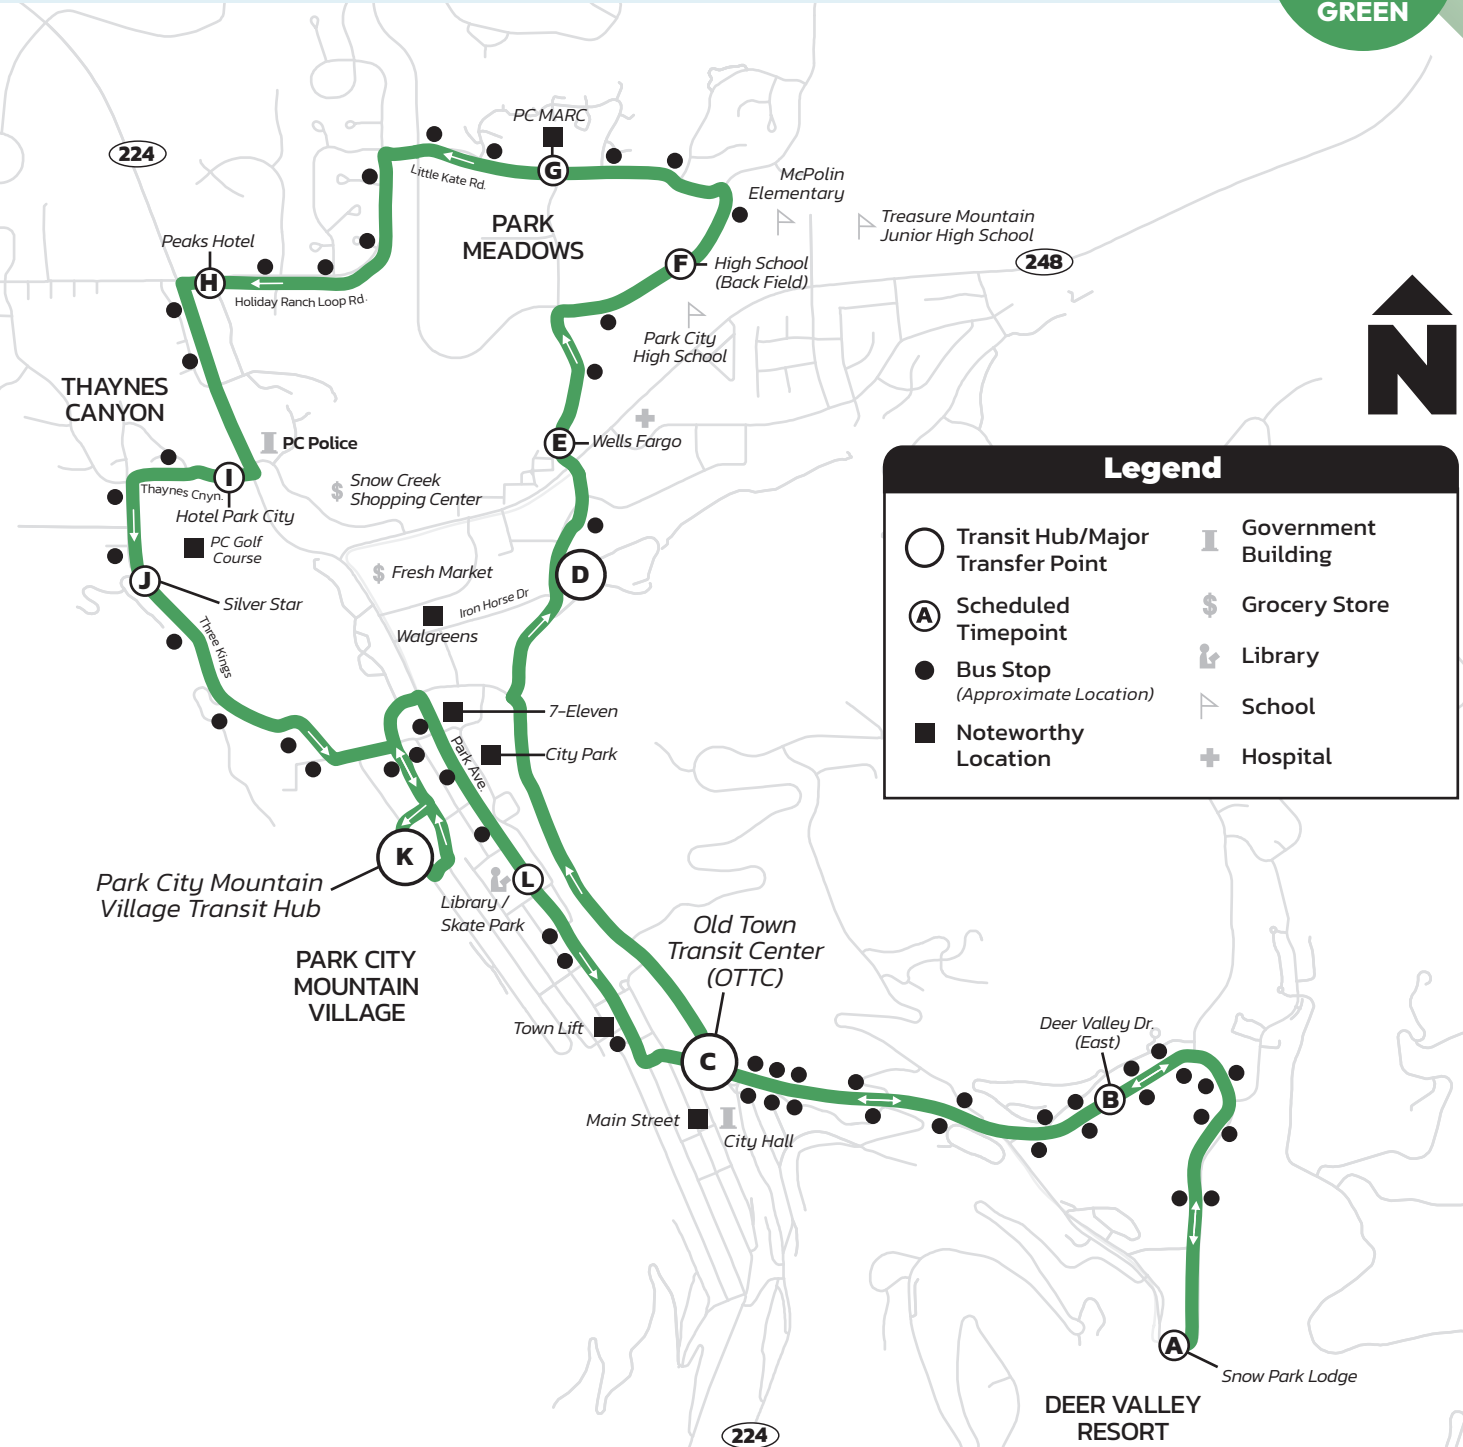

Hours: 6:03 AM—11:18 PM

From Old Town Transit Center (OTTC)
Seven days a week

Park Meadows/Thaynes -Deer Valley Resort

Every 15-30 Minutes

Hours: 6:03 AM—11:18 PM

From Old Town Transit Center (OTTC)
Seven days a week

Park Meadows/Thaynes -Deer Valley Resort

Every 15-30 Minutes