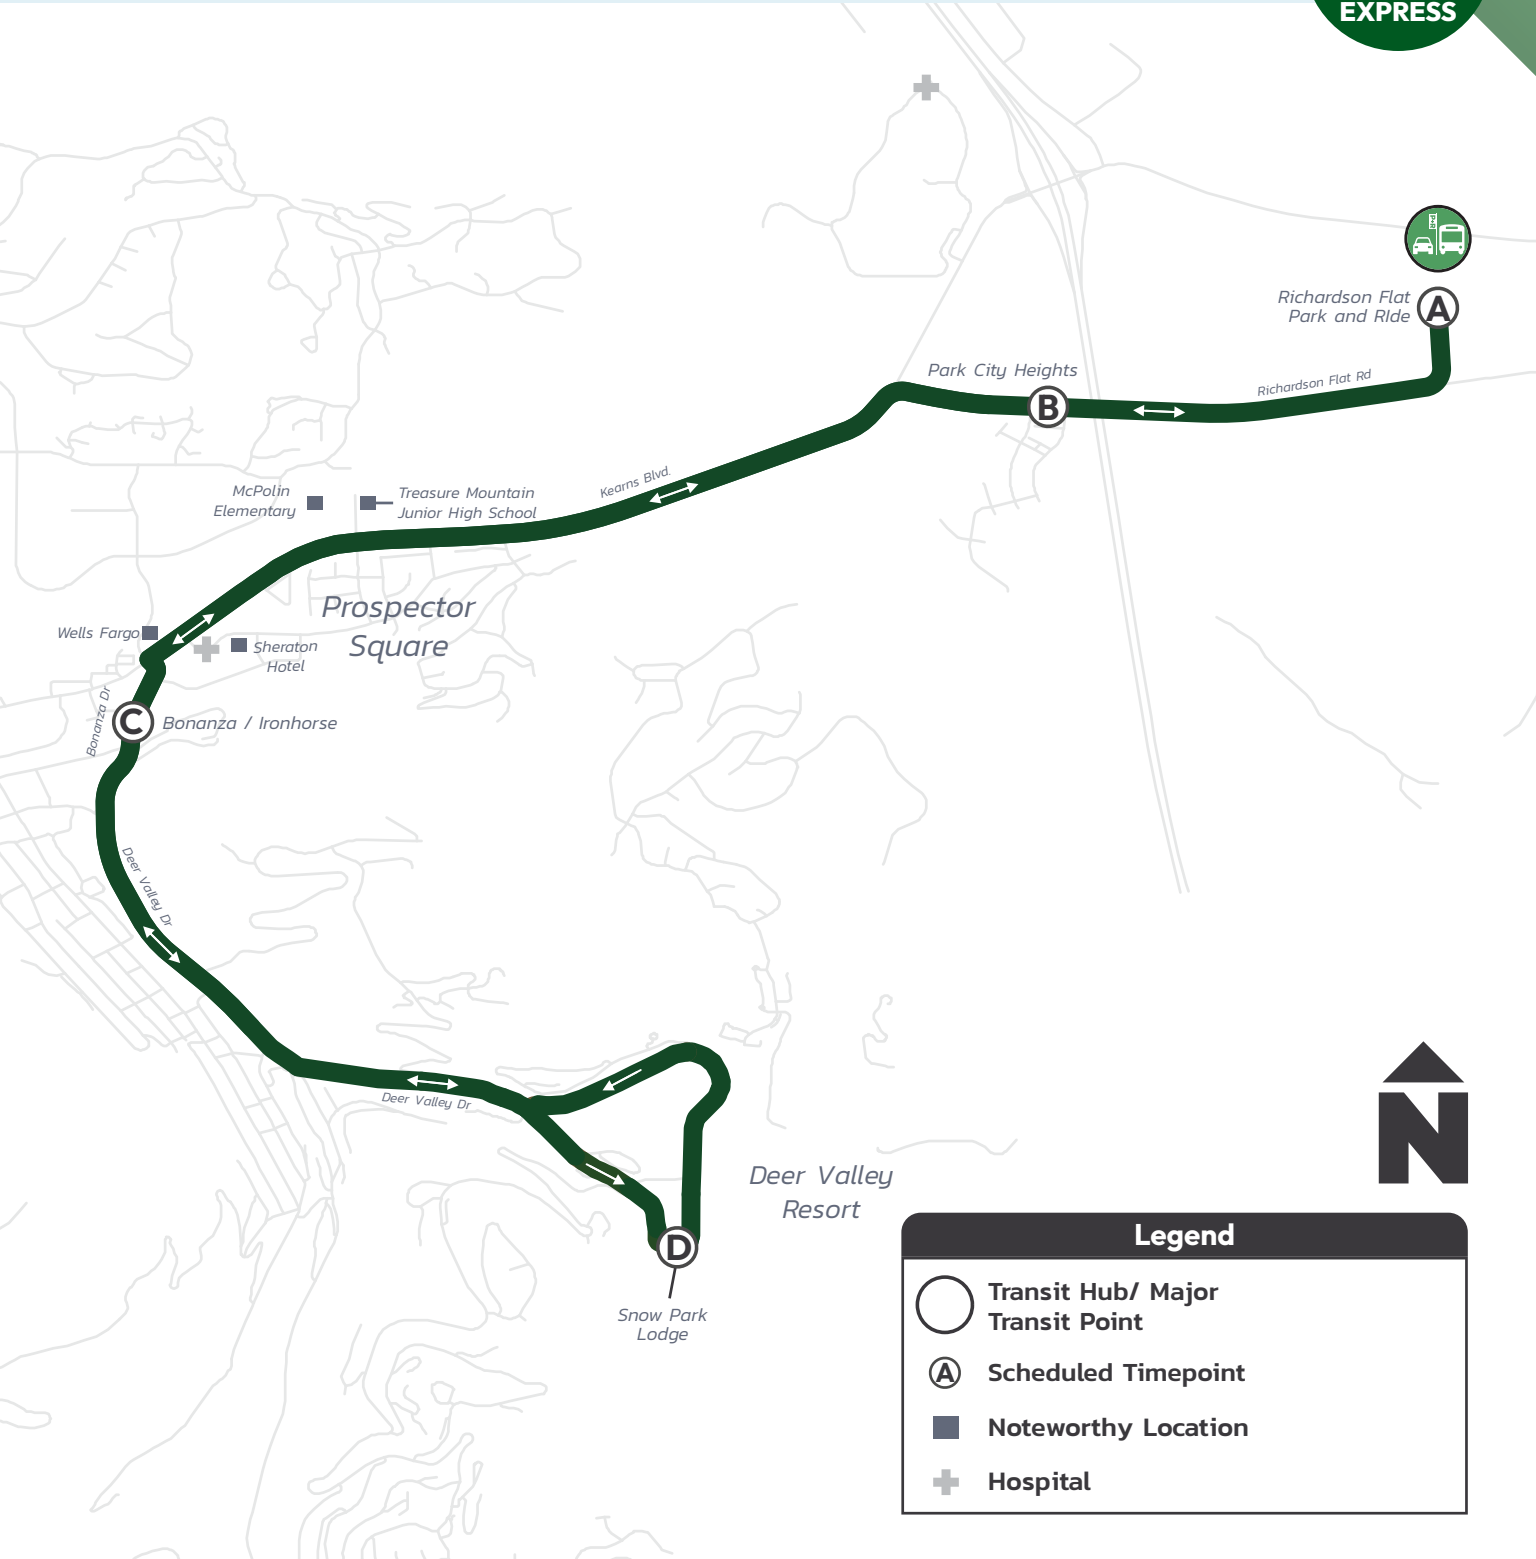

# Richardson Flat Park & Ride- Deer Valley Express

Every 15–30 Minutes

**Legend**

- Transit Hub/ Major Transit Point
- Scheduled Timepoint
- Noteworthy Location
- Hospital