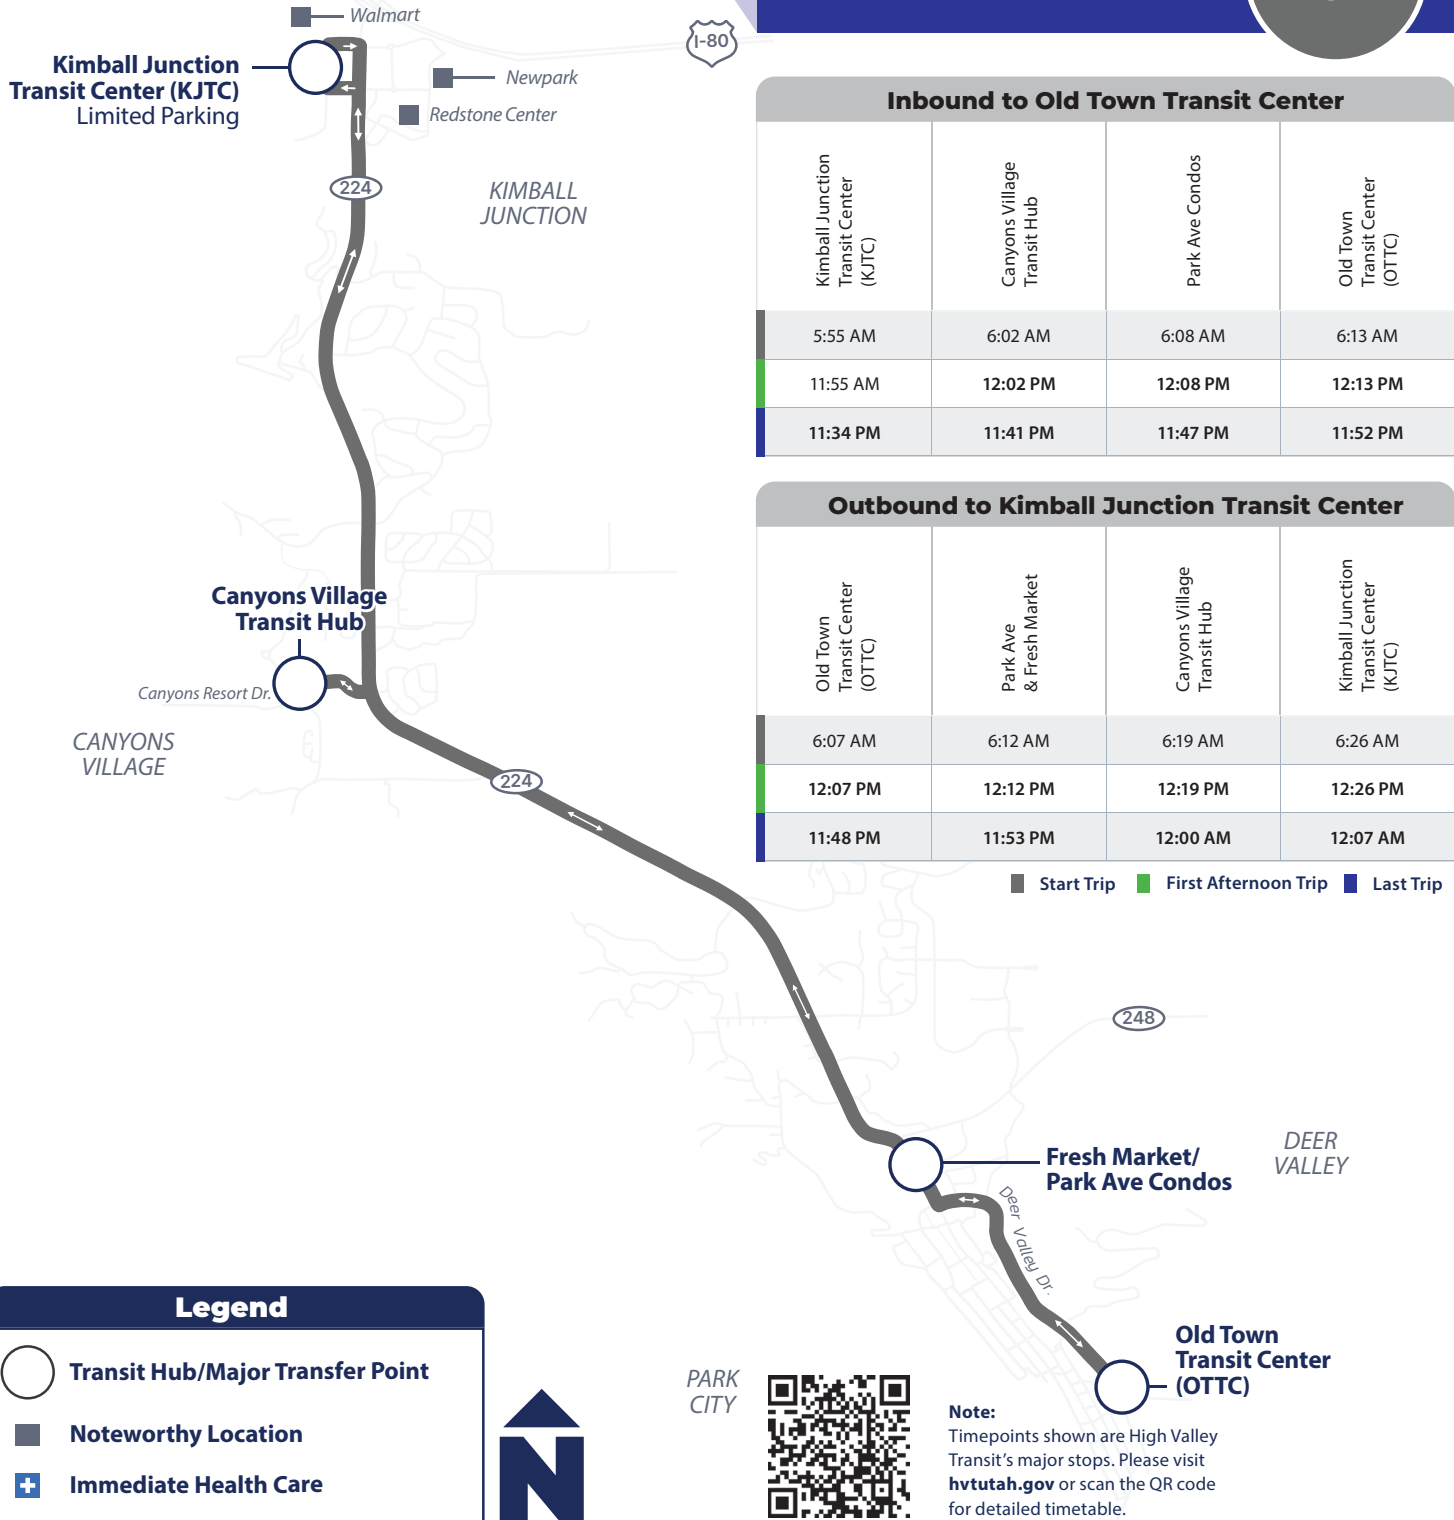

Hours: 5:55 AM - 12:07 AM
7 days a week

The High Line

Every 15 Minutes before 8PM
Every 30 Minutes after 8PM

Inbound to Old Town Transit Center

Kimball Junction Transit Center (KJTC)	Canyons Village Transit Hub	Park Ave Condos	Old Town Transit Center (OTTC)
5:55 AM	6:02 AM	6:08 AM	6:13 AM
11:55 AM	12:02 PM	12:08 PM	12:13 PM
11:34 PM	11:41 PM	11:47 PM	11:52 PM

Outbound to Kimball Junction Transit Center

Old Town Transit Center (OTTC)	Park Ave & Fresh Market	Canyons Village Transit Hub	Kimball Junction Transit Center (KJTC)
6:07 AM	6:12 AM	6:19 AM	6:26 AM
12:07 PM	12:12 PM	12:19 PM	12:26 PM
11:48 PM	11:53 PM	12:00 AM	12:07 AM

■ Start Trip ■ First Afternoon Trip ■ Last Trip

Legend

- Transit Hub/Major Transfer Point
- Noteworthy Location
- Immediate Health Care

PARK CITY

Note: Timepoints shown are High Valley Transit's major stops. Please visit hvtutah.gov or scan the QR code for detailed timetable.