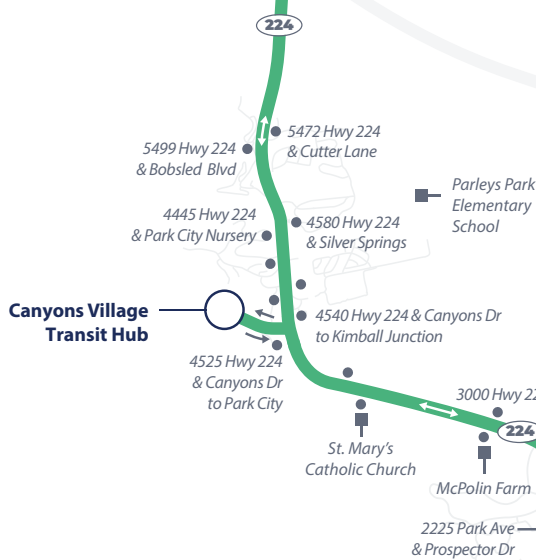

## Inbound to Snow Park Lodge & Deer Valley

Jeremy Ranch Park & Ride	Ecker Hill Park & Ride	Kimball Junction Transit Center (KJTC)	Canyons Village Transit Hub	Park Ave Condos	PC Mountain	Old Town Transit Center (OTTC)	Snow Park Lodge & Deer Valley
5:35 AM	5:42 AM	5:49 AM	5:56 AM	6:04 AM	6:06 AM	6:10 AM	6:15 AM
12:05 PM	12:12 PM	12:19 PM	12:26 PM	12:34 PM	12:36 PM	12:40 PM	12:45 PM
11:35 PM	11:42 PM	11:49 PM	11:56 PM	12:04 AM	12:06 AM	12:10 AM	12:15 AM