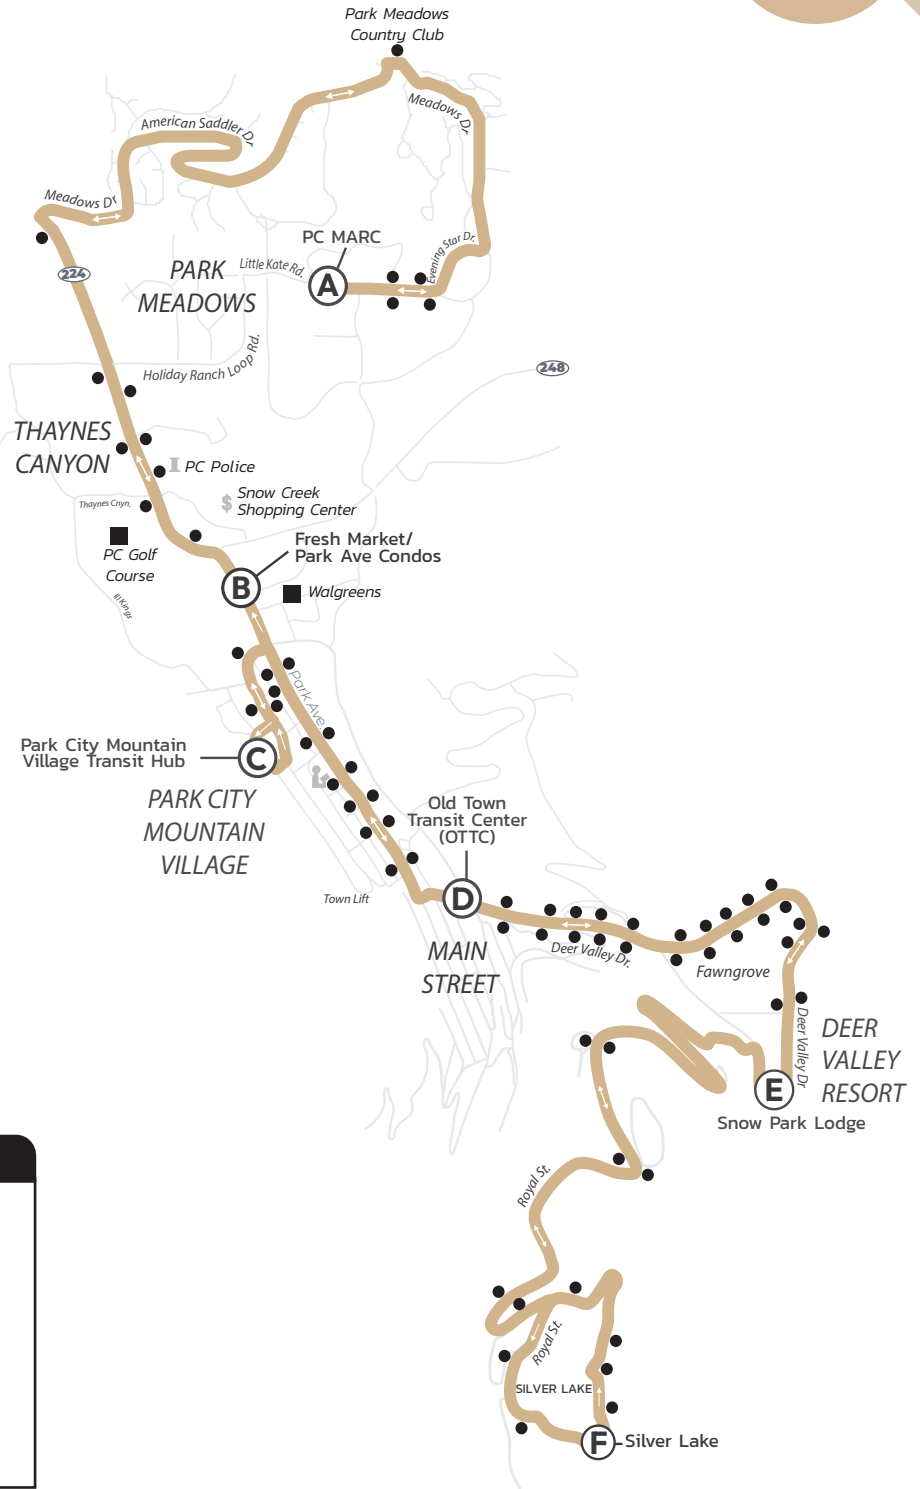

To Silver Lake					
A	B	C	D	E	F
PC MARC	Fresh Market (West)	PC Mountain	Main St. (OTTC)	Snow Park Lodge – Deer Valley	Silver Lake (Arrive)
8:08 AM	8:26 AM	8:30 AM	8:38 AM	8:46 AM	8:56 AM
10:08 AM	10:26 AM	10:30 AM	10:38 AM	10:46 AM	10:56 AM
12:08 PM	12:26 PM	12:30 PM	12:38 PM	12:46 PM	12:56 PM
2:08 PM	2:26 PM	2:30 PM	2:38 PM	2:46 PM	2:56 PM
4:08 PM	4:26 PM	4:30 PM	4:38 PM	4:46 PM	4:56 PM

To PC MARC					
F	E	D	C	B	A
Silver Lake (Depart)	Snow Park Lodge – Deer Valley	Main St. (OTTC)	PC Mountain	Fresh Market (East)	PC MARC
9:02 AM	9:17 AM	9:27 AM	9:35 AM	9:39 AM	9:52 AM
11:02 AM	11:17 AM	11:27 AM	11:35 AM	11:39 AM	11:52 AM
1:02 PM	1:17 PM	1:27 PM	1:35 PM	1:39 PM	1:52 PM
3:02 PM	3:17 PM	3:27 PM	3:35 PM	3:39 PM	3:52 PM
5:02 PM	5:17 PM	5:27 PM	5:35 PM	5:39 PM	5:52 PM