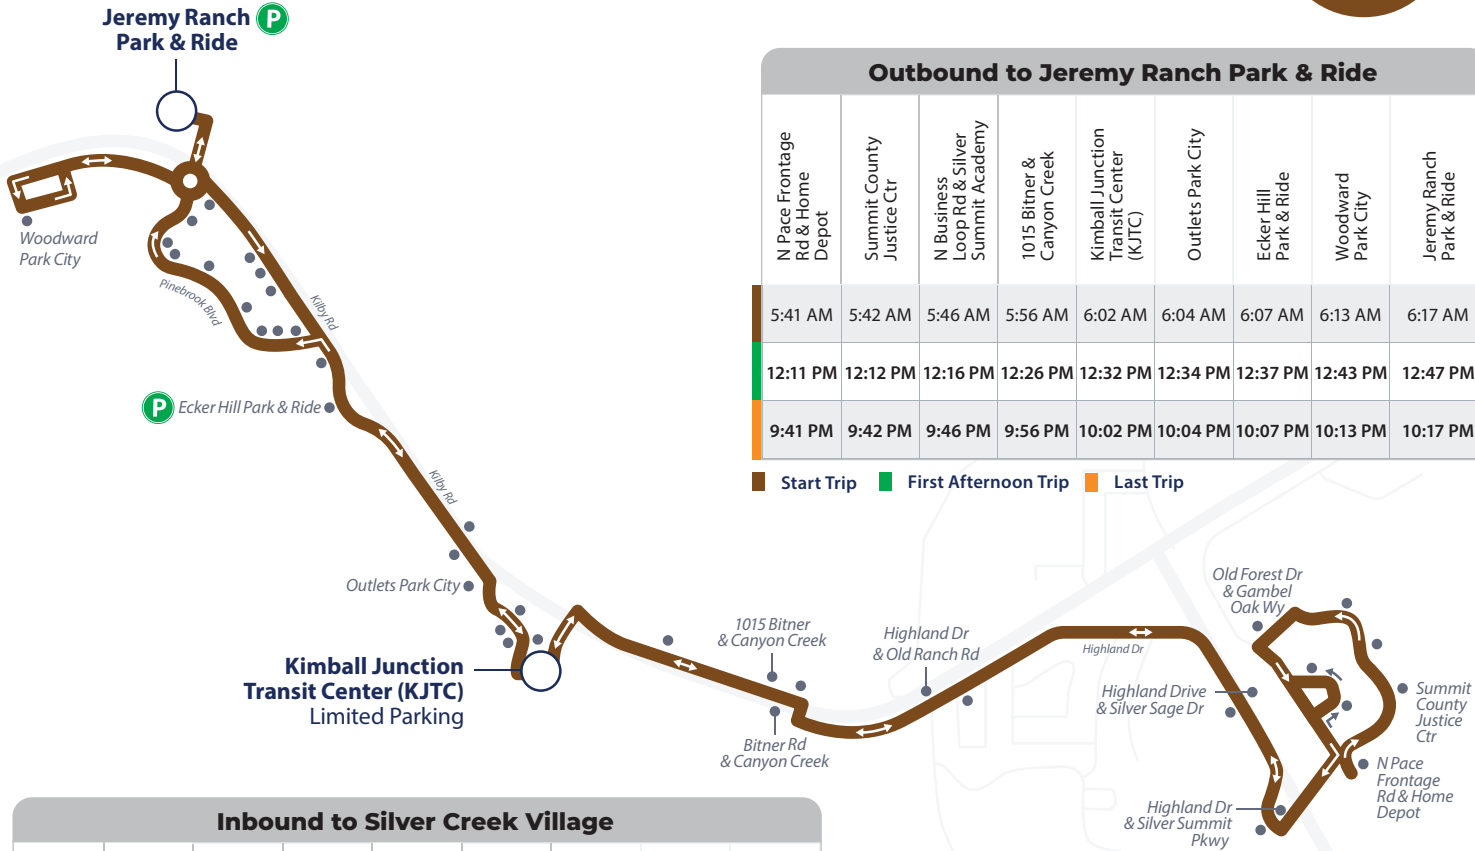

Hours: 5:50 AM - 10:25 PM
7 days a week

Silver Creek Village
Every 30 Minutes

108

Outbound to Jeremy Ranch Park & Ride

N Pace Frontage Rd & Home Depot	Summit County Justice Ctr	N Business Loop Rd & Silver Summit Academy	1015 Bitner & Canyon Creek	Kimball Junction Transit Center (KJTC)	Outlets Park City	Ecker Hill Park & Ride	Woodward Park City	Jeremy Ranch Park & Ride
5:41 AM	5:42 AM	5:46 AM	5:56 AM	6:02 AM	6:04 AM	6:07 AM	6:13 AM	6:17 AM
12:11 PM	12:12 PM	12:16 PM	12:26 PM	12:32 PM	12:34 PM	12:37 PM	12:43 PM	12:47 PM
9:41 PM	9:42 PM	9:46 PM	9:56 PM	10:02 PM	10:04 PM	10:07 PM	10:13 PM	10:17 PM

Start Trip **First Afternoon Trip** **Last Trip**

Inbound to Silver Creek Village

Jeremy Ranch Park & Ride	Woodward Park City	Ecker Hill Park & Ride	Outlets Park City	Kimball Junction Transit Center (KJTC)	Bitner Rd & Canyon Creek EB	Summit County Justice Ctr	N Business Loop Rd & Silver Summit Academy	N Pace Frontage Rd & Home Depot
5:50 AM	5:54 AM	6:00 AM	6:02 AM	6:06 AM	6:09 AM	6:19 AM	6:23 AM	6:25 AM
12:20 PM	12:24 PM	12:30 PM	12:32 PM	12:36 PM	12:39 PM	12:49 PM	12:53 PM	12:55 PM
9:50 PM	9:54 PM	10:00 PM	10:02 PM	10:06 PM	10:09 PM	10:19 PM	10:23 PM	10:25 PM

Legend

- Transit Hub/Major Transfer Point
- Bus Stop (Approximate Location)
- Park & Ride

Note:
Timepoints shown are High Valley Transit's major stops. Please visit hvtutah.gov/bus-routes or scan the QR code for detailed timetable.