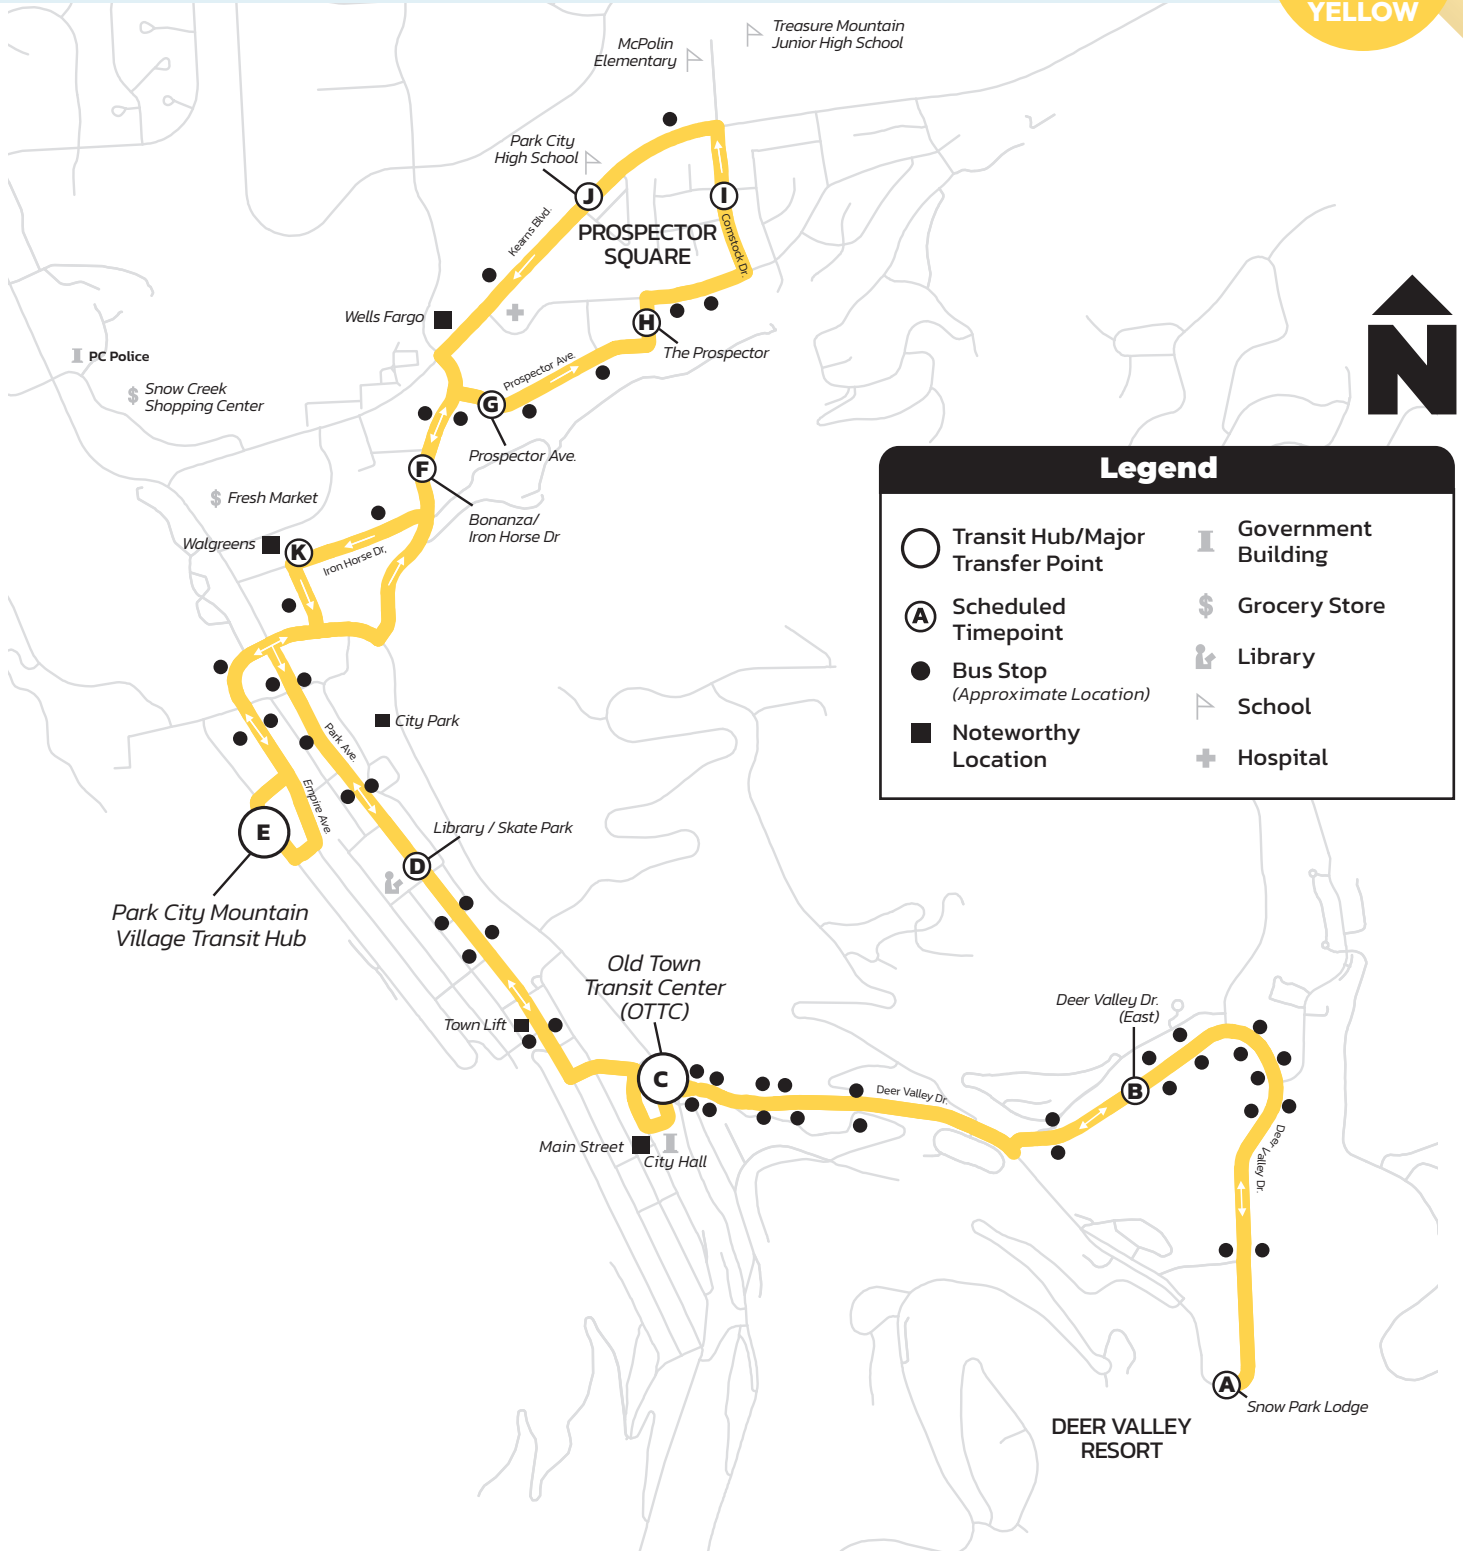

# Prospector Square– Deer Valley Resort

Every 30 Minutes