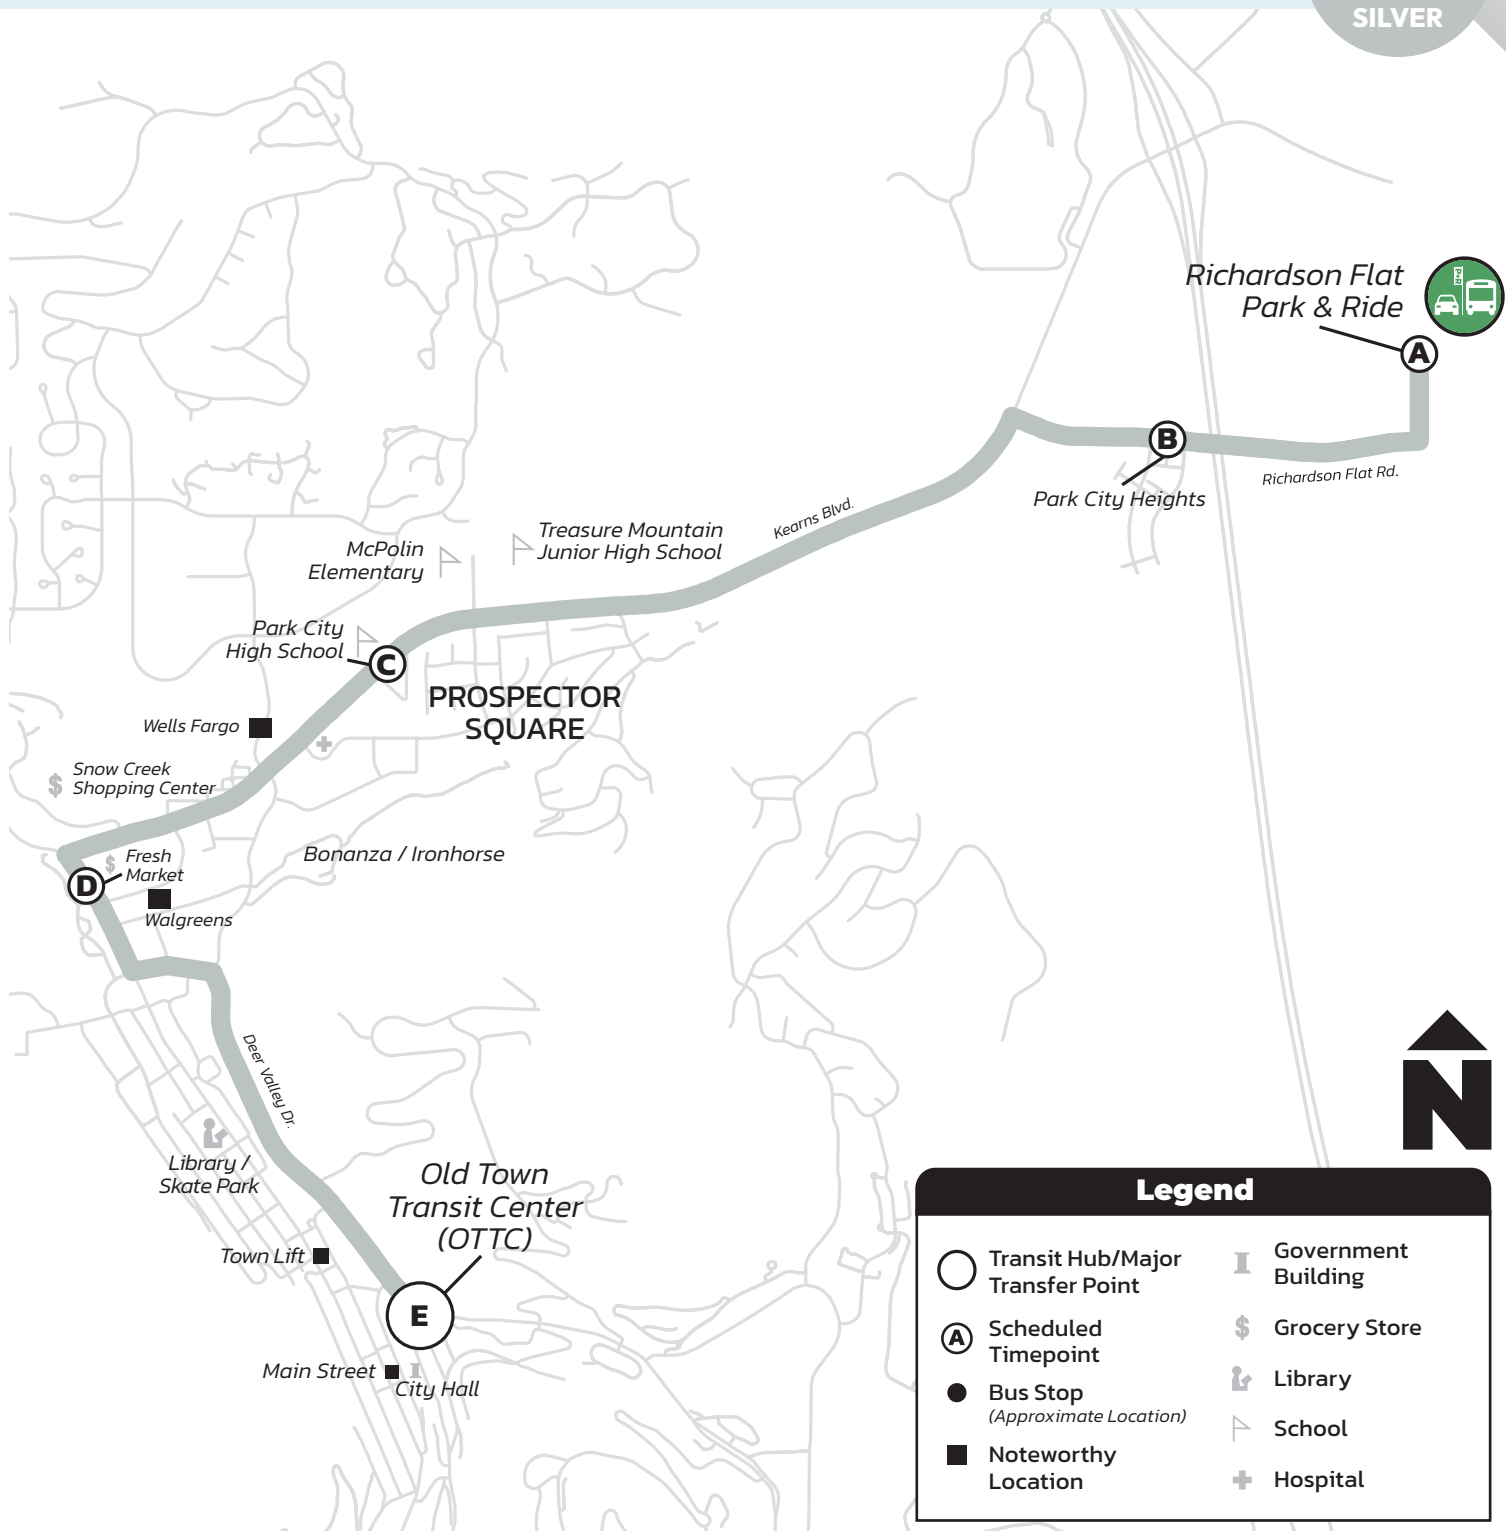

Hours: 7:00 AM–11:05 PM

From Old Town Transit Center (OTTC)
Seven days a week

Richardson Flat Park & Ride– Old Town Express

Every 40 Minutes

Legend

Transit Hub/Major Transfer Point	Government Building
Scheduled Timepoint	Grocery Store
Bus Stop (Approximate Location)	Library
Noteworthy Location	School
	Hospital