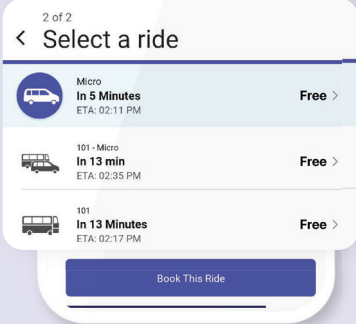

Within the **menu** of the HVT app, select **Live Bus Tracking** to review where all fixed route buses are.

HVT bus service.

We operate 10 bus lines across the Wasatch Back every day of the week. See below for a summary of all 10 lines.

All day service	Commuter service
101 Spiro / 224 Local	102 Gateway / Kamas Valley Commuter
103 Kimball Junction Shuttle	106 Wasatch Back Connector
104 Bitner Shuttle	
105 Canyons Village Shuttle	
107 PC-SLC Connect	
108 Silver Creek Village	
109 Snowball Express	
10X The High Line	

Learn more: hvtutah.gov/bus-routes

Bring your skis along.

We've got room for it all. All of our Micro vehicles come equipped with ski racks. Simply let us know if you need to store skis by tapping **Trip details**.

How to book a Micro.

1. **Create an account.**
   Download the High Valley Transit app from the **App Store** or **Google Play Store** and follow the simple signup steps.
2. **Book a ride.**
   Enter your pickup and dropoff addresses and choose the ride option that works for you.
3. **Meet your driver.**
   Check the app to find out exactly where to meet the vehicle, which may be a short walk from the address you give us.

Download the High Valley Transit app.

Learn more: hvtutah.gov/ride-micro