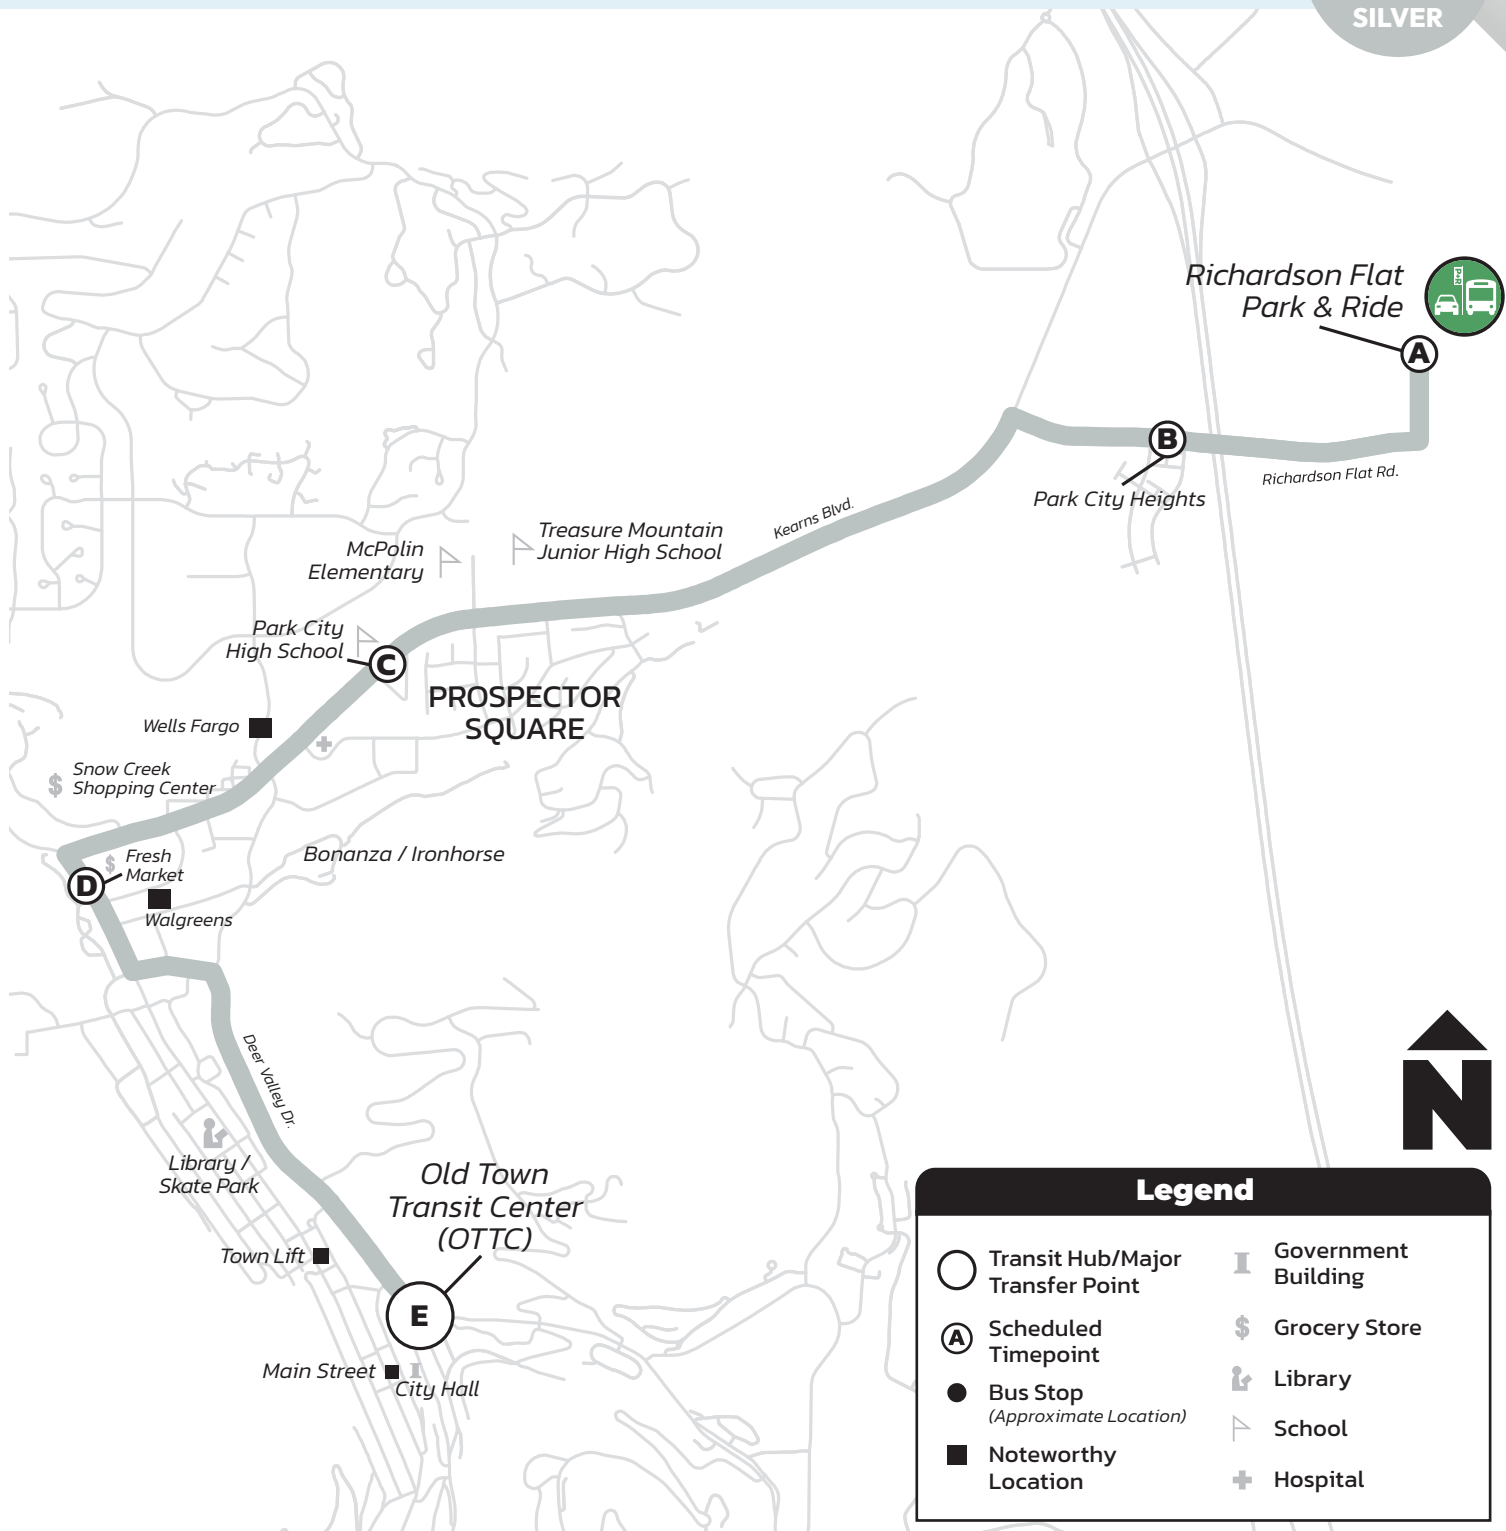

Hours: 7:00 AM–11:05 PM

From Old Town Transit Center (OTTC)
Seven days a week

Richardson Flat Park & Ride– Old Town Express

Every 40 Minutes

Richardson Flat
Park & Ride

A

B

Park City Heights

Richardson Flat Rd.

Treasure Mountain
Junior High School

McPolin
Elementary

Park City
High School

PROSPECTOR
SQUARE

Wells Fargo

Snow Creek
Shopping Center

Fresh
Market

Bonanza / Ironhorse

Walgreens

Deer Valley Dr.

Library /
Skate Park

Old Town
Transit Center
(OTTC)

Town Lift

E

Main Street
City Hall

Legend

Transit Hub/Major Transfer Point	Government Building
Scheduled Timepoint	Grocery Store
Bus Stop (Approximate Location)	Library
Noteworthy Location	School
	Hospital