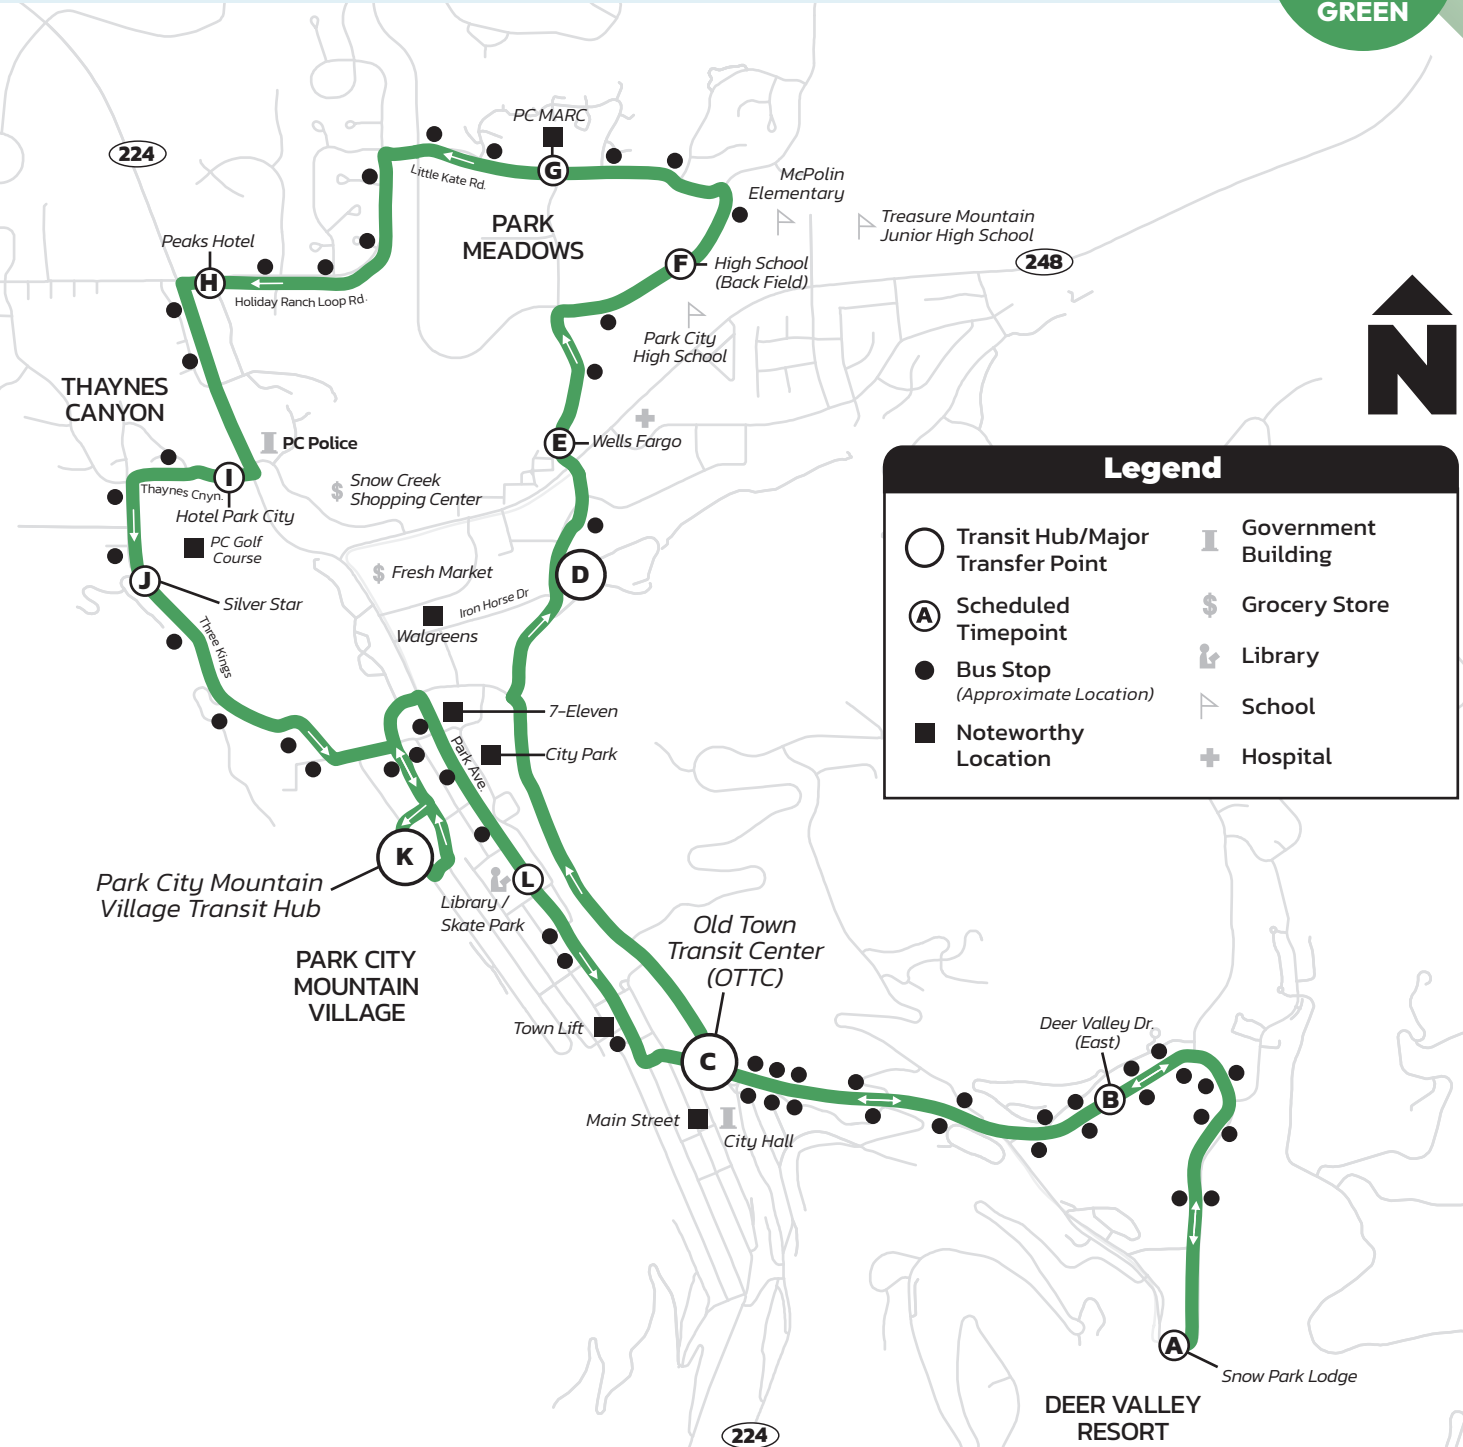

Para ver nuestro
Plan del Título VI, visite:
parkcitytransit.org

Hours: 6:50 AM–11:20 PM

From Old Town Transit Center (OTTC)
Seven days a week

Prospector Square– Deer Valley Resort

Every 15–30 Minutes

Hours: 6:50 AM–11:20 PM

Hours: 6:03 AM—11:18 PM

From Old Town Transit Center (OTTC)
Seven days a week

Park Meadows/Thaynes -Deer Valley Resort

Every 15-30 Minutes

Hours: 6:03 AM—11:18 PM

From Old Town Transit Center (OTTC)
Seven days a week