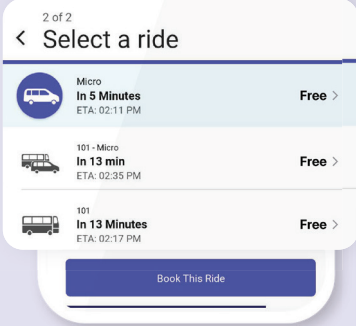

Within the **menu** of the HVT app, select **Live Bus Tracking** to review where all fixed route buses are.