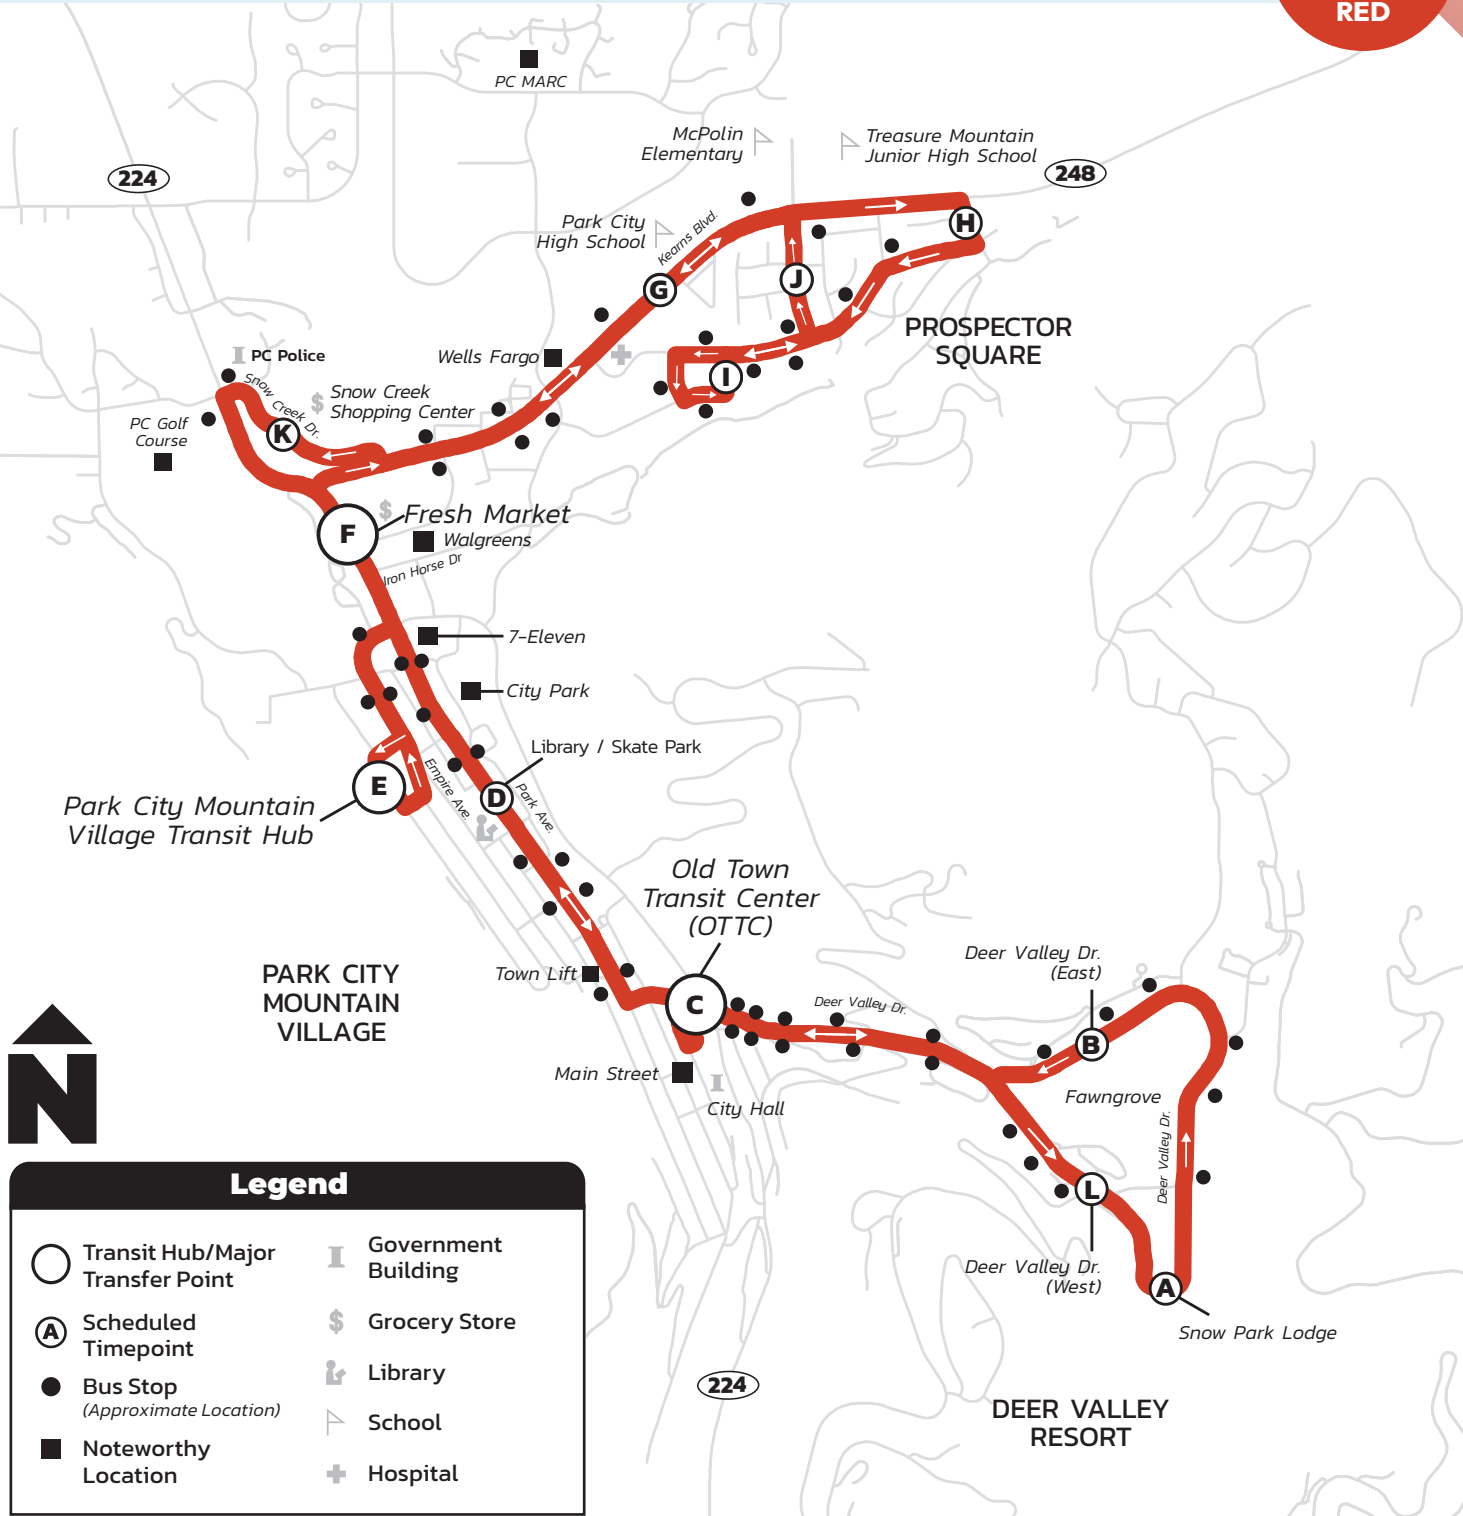

Para ver nuestro
Plan del Título VI, visite:
parkcitytransit.org

Hours: 6:50 AM–11:20 PM

From Old Town Transit Center (OTTC)
Seven days a week

Prospector Square– Deer Valley Resort

Every 15–30 Minutes

Hours: 6:50 AM–11:20 PM