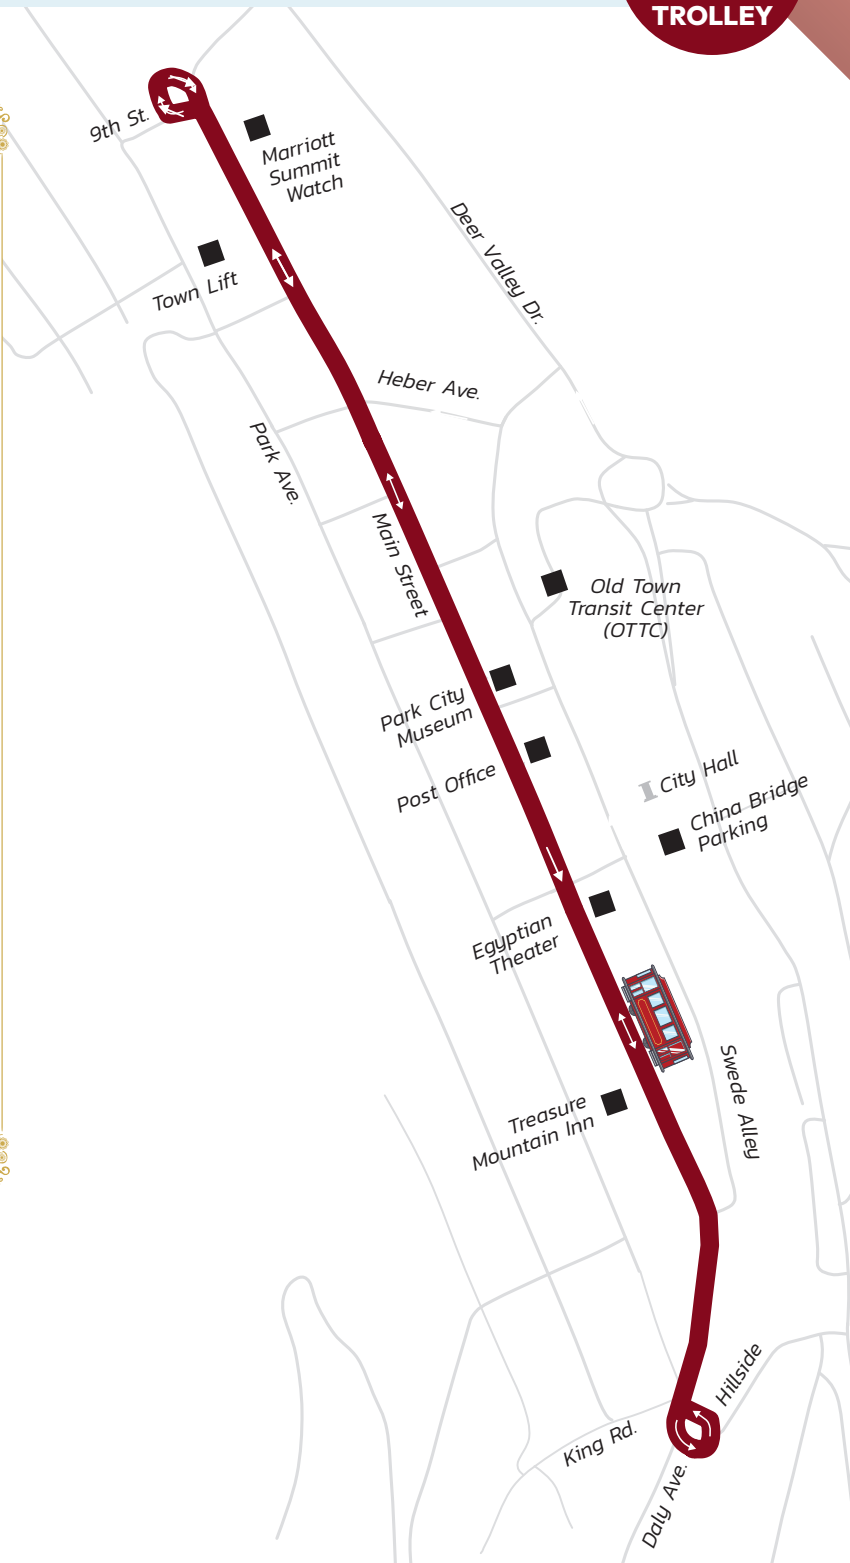

Hours: 7:50 AM–7:50 PM

From 9th Street Turn Around
Seven days a week

Historic Park City Trolley

Every 15 Minutes

T
TROLLEY

TROLLEY

Hop on the historic Trolley and ride up Main Street from 7:50 AM–7:50 PM.

Catch the Trolley at a designated stop or stand anywhere along the route and wave the driver down. The Trolley offers convenient access to Main Street shops, restaurants, and galleries, making it a great option for exploring the heart of Park City.

The Trolley is operated by Park City Transit, a FARE-FREE transit system.