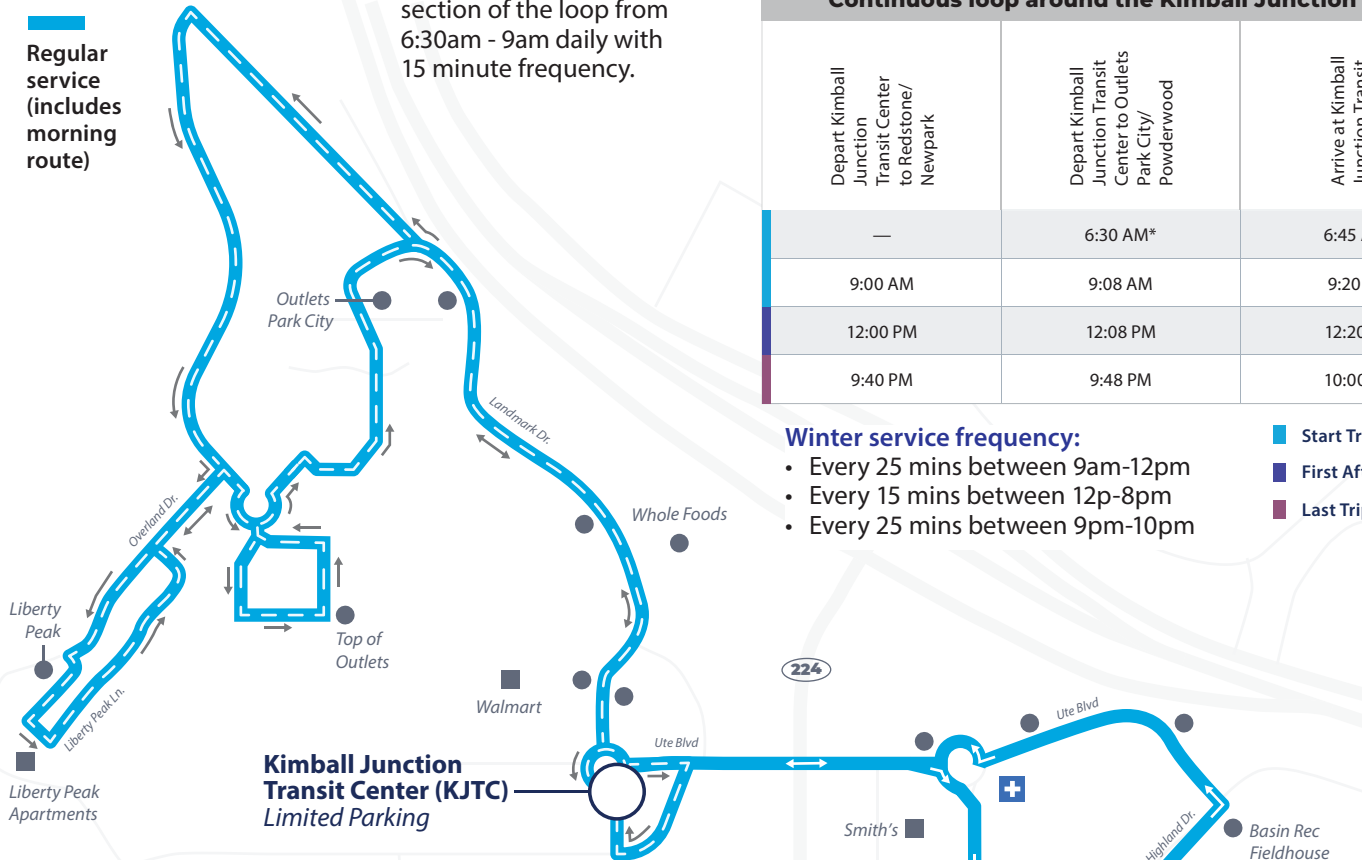

Hours: Morning shuttle service: 6:30 AM - 9 AM
Regular service: 9 AM - 10 PM

Kimball Junction Shuttle

Every 15 - 25 Minutes

103

Morning service
Regular service (includes morning route)

* Morning shuttle service:
The 103 runs morning service over the top section of the loop from 6:30am - 9am daily with 15 minute frequency.

Continuous loop around the Kimball Junction area

Depart Kimball Junction Transit Center to Redstone/Newpark	Depart Kimball Junction Transit Center to Outlets Park City/Powderwood	Arrive at Kimball Junction Transit Center
—	6:30 AM*	6:45 AM*
9:00 AM	9:08 AM	9:20 AM
12:00 PM	12:08 PM	12:20 PM
9:40 PM	9:48 PM	10:00 PM

Winter service frequency:

- Every 25 mins between 9am-12pm
- Every 15 mins between 12p-8pm
- Every 25 mins between 9pm-10pm

- Start Trip
- First Afternoon Trip
- Last Trip

Legend

- Transit Hub/Major Transfer Point
- Bus Stop (Approximate Location)
- Noteworthy Location
- Immediate Health Care

Note:
Timepoints shown are High Valley Transit's major stops. Please visit hvtutah.gov/bus-routes or scan the QR code for detailed timetable.