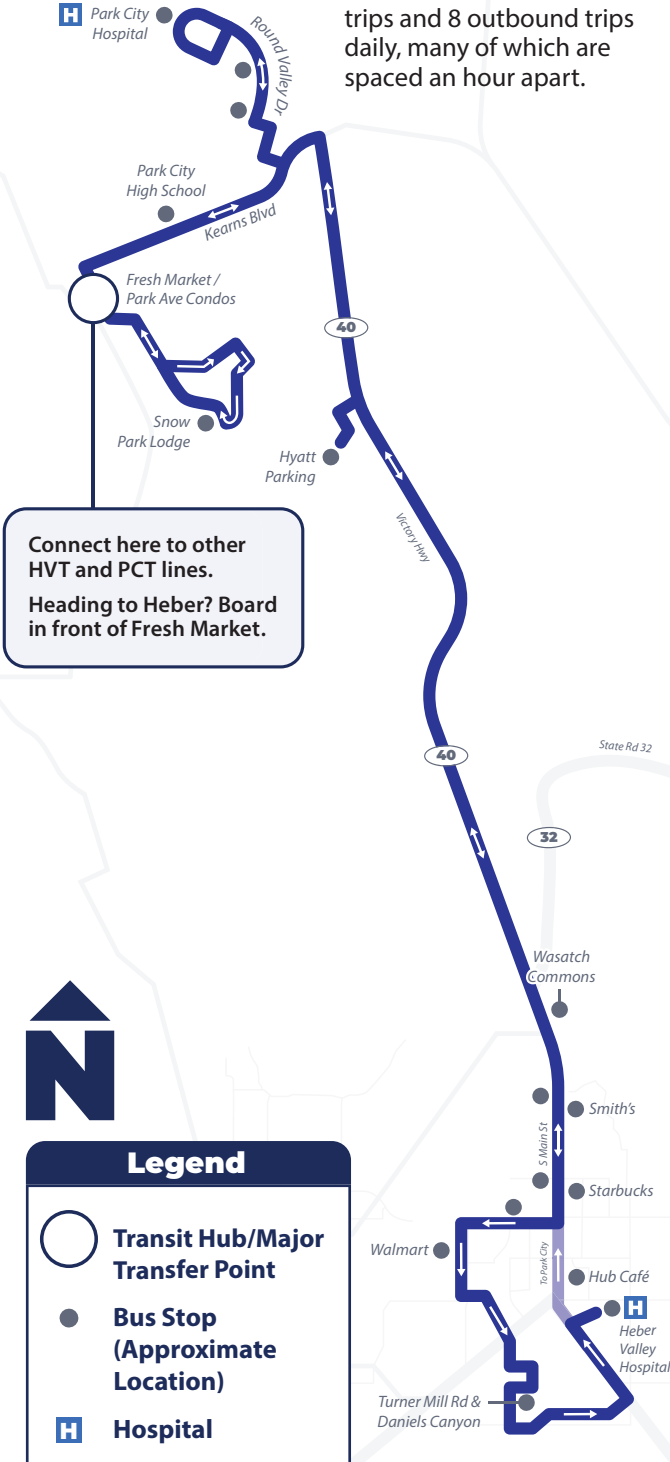

Hours: 6 AM - 11 AM and 3 PM - 9 PM
7 days a week

Wasatch Back Connector

8 daily outbound trips

106

Service frequency:
The service runs 8 inbound trips and 8 outbound trips daily, many of which are spaced an hour apart.

Inbound to Heber City

Snow Park Lodge & Deer Valley	Park Ave & Fresh Market	Park City Medical Center	Hyatt Parking	Wasatch Commons & US 40	N Main St & 500 N (Holiday Lanes)	S 300 W & W 1080 S (Walmart)	Turner Mill Rd & Daniels Canyon	Heber Valley Hospital
—	—	—	—	—	—	—	5:48 AM	5:55 AM
—	—	—	—	—	—	—	6:48 AM	6:55 AM
7:00 AM	7:09 AM	7:20 AM	7:30 AM	7:40 AM	7:43 AM	7:49 AM	7:51 AM	7:58 AM
8:00 AM	8:09 AM	8:20 AM	8:30 AM	8:40 AM	8:43 AM	8:49 AM	8:51 AM	8:58 AM
9:00 AM	9:09 AM	9:20 AM	9:30 AM	9:40 AM	9:43 AM	9:49 AM	9:51 AM	9:58 AM
3:00 PM	3:09 PM	3:20 PM	3:30 PM	3:40 PM	3:43 PM	3:49 PM	3:51 PM	3:58 PM
4:00 PM	4:09 PM	4:20 PM	4:30 PM	4:40 PM	4:43 PM	4:49 PM	4:51 PM	4:58 PM
5:00 PM	5:09 PM	5:20 PM	5:30 PM	5:40 PM	5:43 PM	5:49 PM	5:51 PM	5:58 PM
6:00 PM	6:09 PM	6:20 PM	6:30 PM	6:40 PM	6:43 PM	6:49 PM	6:51 PM	6:58 PM
8:00 PM	8:09 PM	8:20 PM	8:30 PM	8:40 PM	8:43 PM	8:49 PM	8:51 PM	8:58 PM

Outbound to Deer Valley Resort

Heber Valley Hospital	S Main St & E 1200 S (Hub Café)	N Main St & 500 N NB (Smith's)	Wasatch Commons & US 40	Hyatt Parking	Park City Medical Center	Park Ave Condos	Snow Park Lodge & Deer Valley
6:00 AM	6:02 AM	6:06 AM	6:09 AM	6:20 AM	6:31 AM	6:46 AM	6:56 AM
7:00 AM	7:02 AM	7:06 AM	7:09 AM	7:20 AM	7:31 AM	7:46 AM	7:56 AM
8:00 AM	8:02 AM	8:06 AM	8:09 AM	8:20 AM	8:31 AM	8:46 AM	8:56 AM
9:00 AM	9:02 AM	9:06 AM	9:09 AM	9:20 AM	9:31 AM	9:46 AM	9:56 AM
10:00 AM	10:02 AM	10:06 AM	10:09 AM	10:20 AM	10:31 AM	10:46 AM	10:56 AM
4:00 PM	4:02 PM	4:06 PM	4:09 PM	4:20 PM	4:31 PM	4:46 PM	4:56 PM
5:00 PM	5:02 PM	5:06 PM	5:09 PM	5:20 PM	5:31 PM	5:46 PM	5:56 PM
7:00 PM	7:02 PM	7:06 PM	7:09 PM	7:20 PM	7:31 PM	7:46 PM	7:56 PM

Legend

- Transit Hub/Major Transfer Point
- Bus Stop (Approximate Location)
- H Hospital

Note:
Timepoints shown are High Valley Transit's major stops. Please visit hvtutah.gov/bus-routes or scan the QR code for detailed timetable.