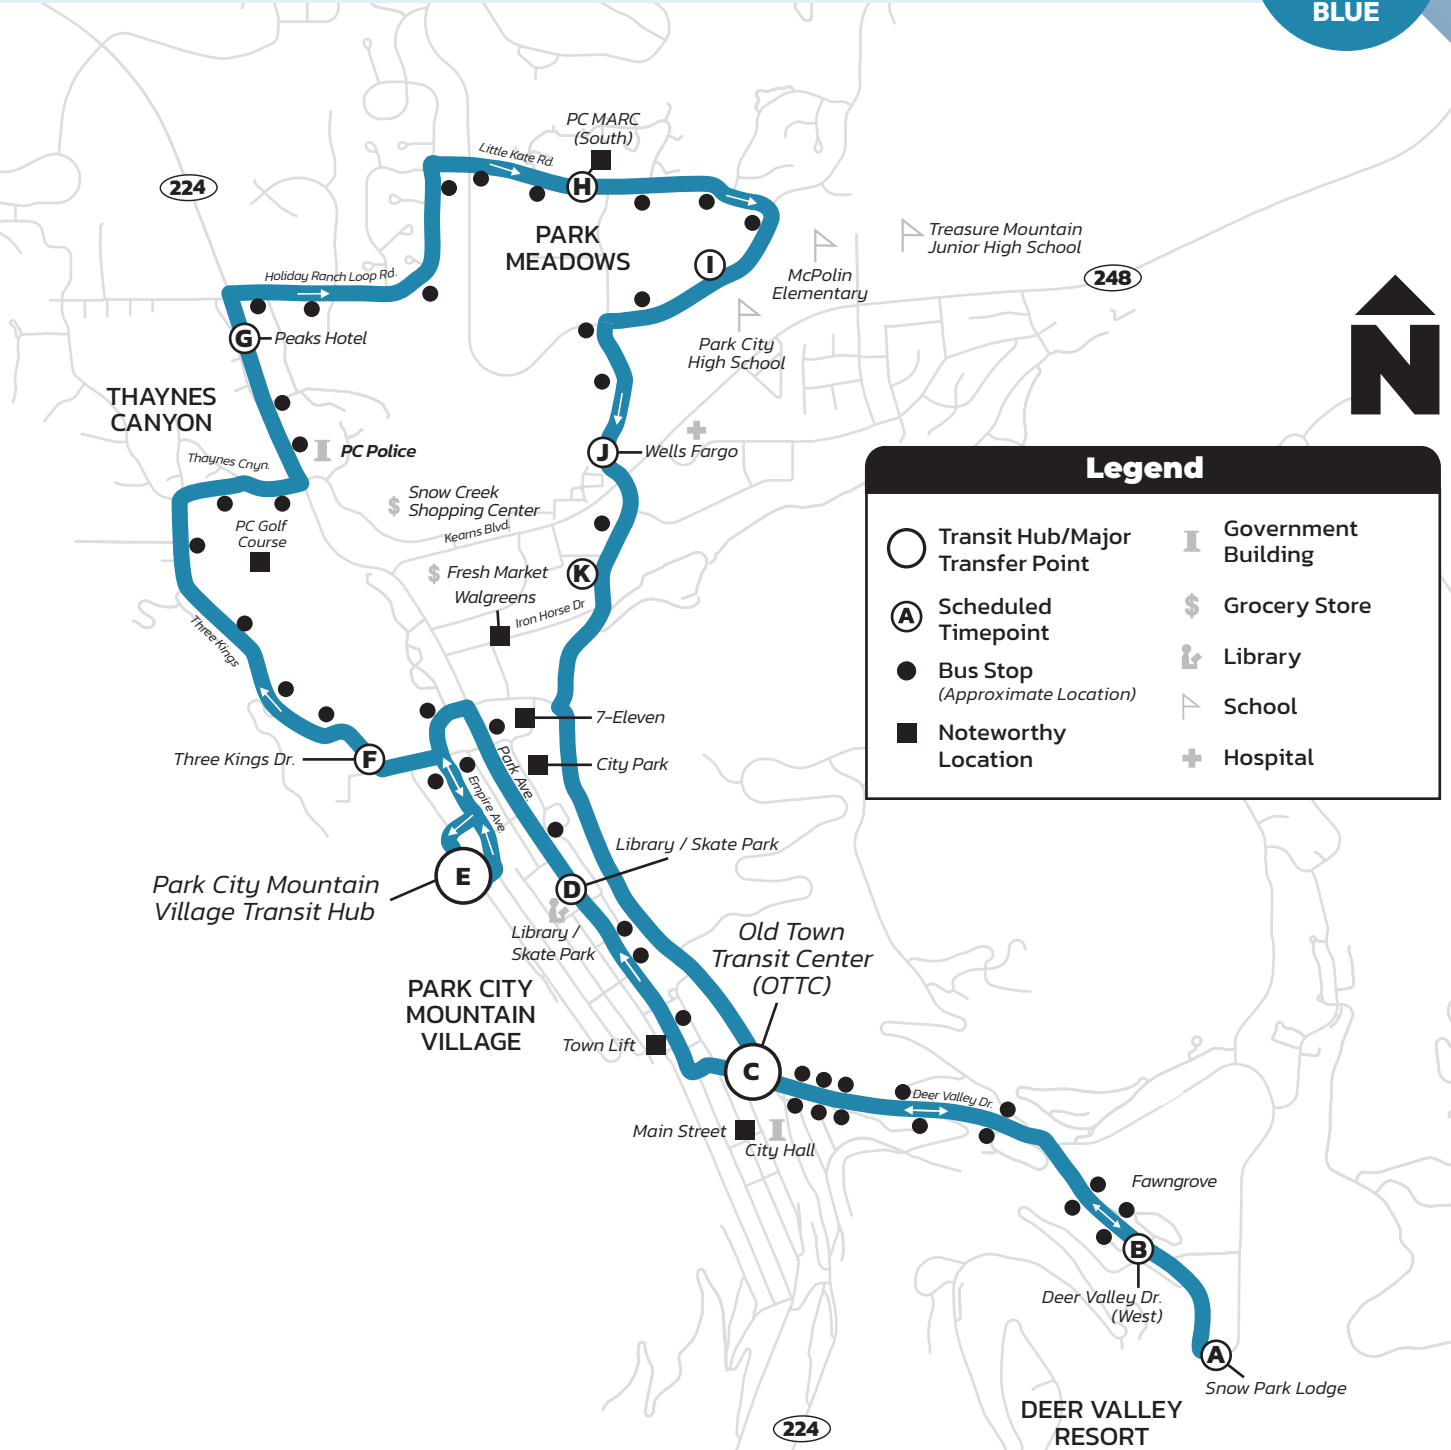

Hours: 6:30 AM–11:00 PM

From Old Town Transit Center (OTTC)
Seven days a week

Thaynes/Park Meadows

–Deer Valley Resort

Every 15–30 Minutes

3
BLUE

Hours: 6:30 AM–11:00 PM

From Old Town Transit Center (OTTC)
Seven days a week

From Old Town Transit Center (OTTC)
Seven days a week

Prospector Square– Deer Valley Resort

Every 30 Minutes

5
YELLOW

Legend

Transit Hub/Major Transfer Point	Government Building
Scheduled Timepoint	Grocery Store
Bus Stop (Approximate Location)	Library
Noteworthy Location	School
	Hospital