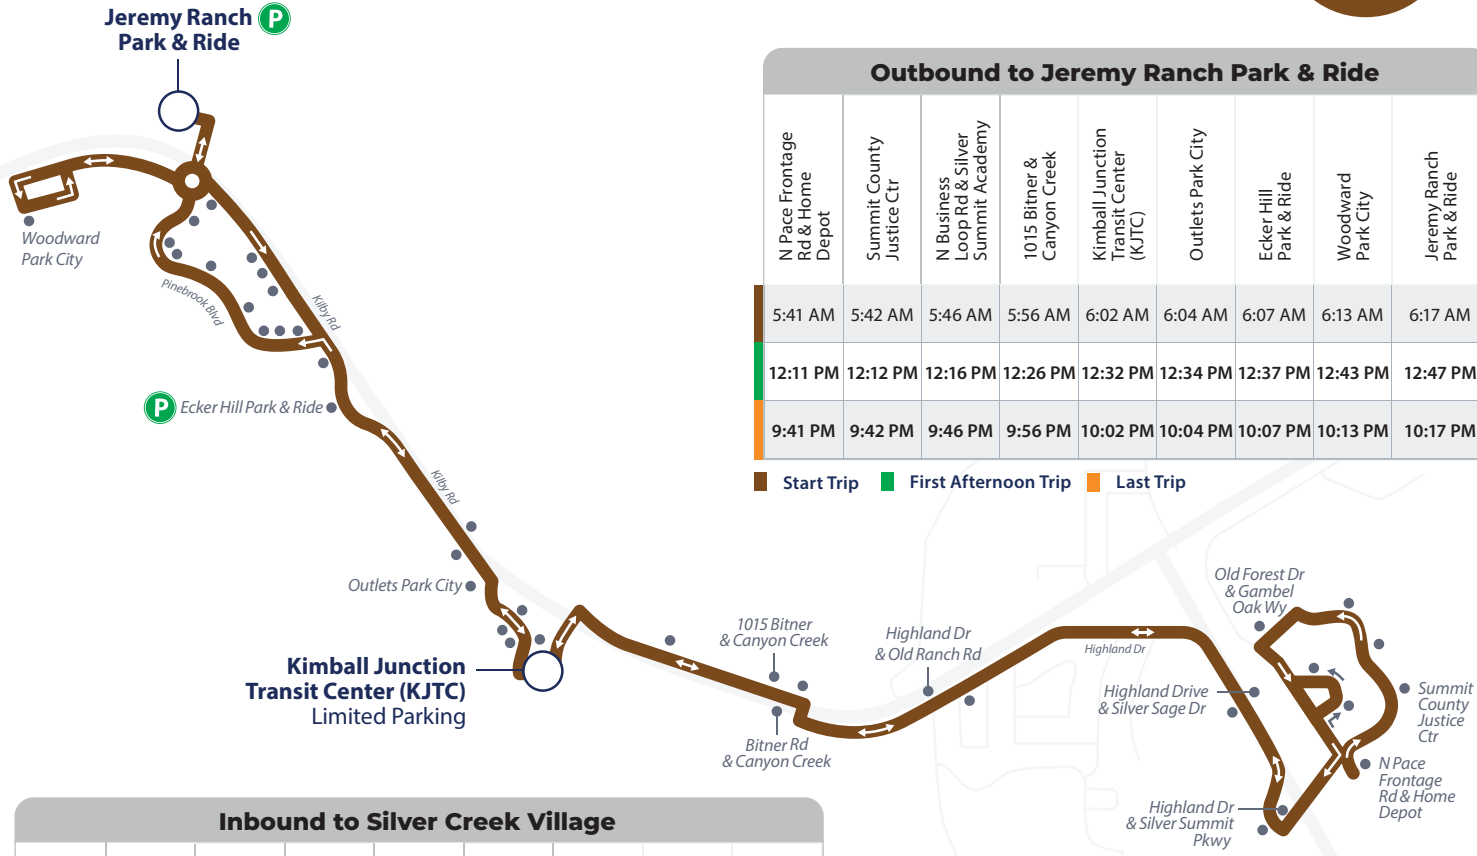

Hours: 5:50 AM - 10:25 PM
7 days a week

Silver Creek Village

Every 30 Minutes

108

Outbound to Jeremy Ranch Park & Ride

N Pace Frontage Rd & Home Depot	Summit County Justice Ctr	N Business Loop Rd & Silver Summit Academy	1015 Bitner & Canyon Creek	Kimball Junction Transit Center (KJTC)	Outlets Park City	Ecker Hill Park & Ride	Woodward Park City	Jeremy Ranch Park & Ride
5:41 AM	5:42 AM	5:46 AM	5:56 AM	6:02 AM	6:04 AM	6:07 AM	6:13 AM	6:17 AM
12:11 PM	12:12 PM	12:16 PM	12:26 PM	12:32 PM	12:34 PM	12:37 PM	12:43 PM	12:47 PM
9:41 PM	9:42 PM	9:46 PM	9:56 PM	10:02 PM	10:04 PM	10:07 PM	10:13 PM	10:17 PM

■ Start Trip ■ First Afternoon Trip ■ Last Trip

Inbound to Silver Creek Village

Jeremy Ranch Park & Ride	Woodward Park City	Ecker Hill Park & Ride	Outlets Park City	Kimball Junction Transit Center (KJTC)	Bitner Rd & Canyon Creek EB	Summit County Justice Ctr	N Business Loop Rd & Silver Summit Academy	N Pace Frontage Rd & Home Depot
5:50 AM	5:54 AM	6:00 AM	6:02 AM	6:06 AM	6:09 AM	6:19 AM	6:23 AM	6:25 AM
12:20 PM	12:24 PM	12:30 PM	12:32 PM	12:36 PM	12:39 PM	12:49 PM	12:53 PM	12:55 PM
9:50 PM	9:54 PM	10:00 PM	10:02 PM	10:06 PM	10:09 PM	10:19 PM	10:23 PM	10:25 PM

Legend

- Transit Hub/Major Transfer Point
- Bus Stop (Approximate Location)
- Park & Ride

Note:
Timepoints shown are High Valley Transit's major stops. Please visit hvtutah.gov/bus-routes or scan the QR code for detailed timetable.