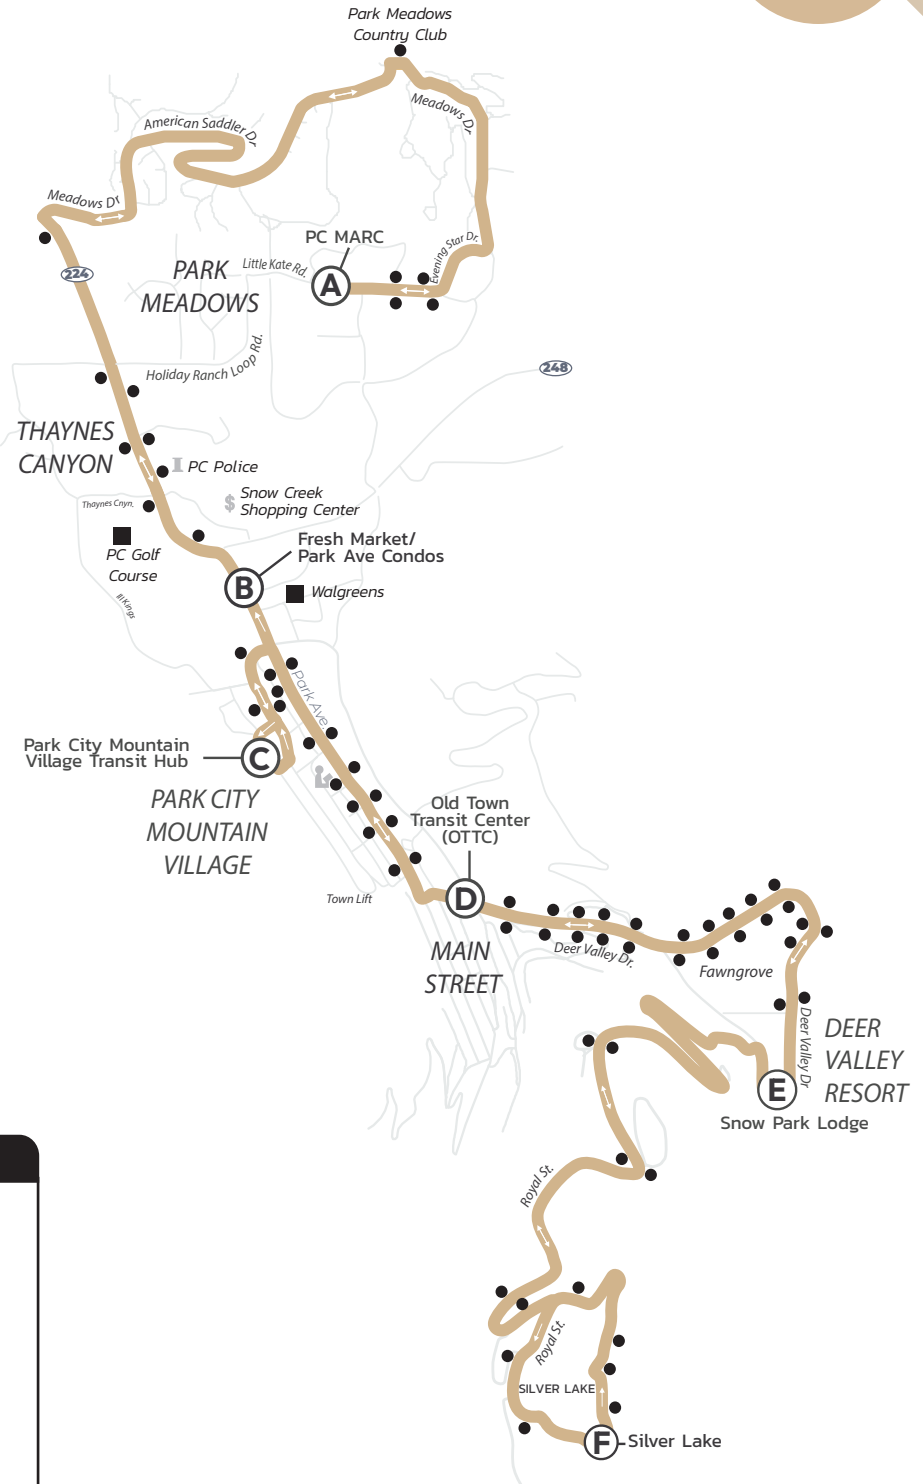

To Silver Lake					
A	B	C	D	E	F
PC MARC	Fresh Market (West)	PC Mountain	Main St (OTTC)	Snow Park Lodge – Deer Valley	Silver Lake (Arrive)
8:08 AM	8:26 AM	8:30 AM	8:38 AM	8:46 AM	8:56 AM
10:08 AM	10:26 AM	10:30 AM	10:38 AM	10:46 AM	10:56 AM
12:08 PM	12:26 PM	12:30 PM	12:38 PM	12:46 PM	12:56 PM
2:08 PM	2:26 PM	2:30 PM	2:38 PM	2:46 PM	2:56 PM
4:08 PM	4:26 PM	4:30 PM	4:38 PM	4:46 PM	4:56 PM

To PC MARC					
F	E	D	C	B	A
Silver Lake (Depart)	Snow Park Lodge – Deer Valley	Main St (OTTC)	PC Mountain	Fresh Market (East)	PC MARC
9:02 AM	9:17 AM	9:27 AM	9:35 AM	9:39 AM	9:52 AM
11:02 AM	11:17 AM	11:27 AM	11:35 AM	11:39 AM	11:52 AM
1:02 PM	1:17 PM	1:27 PM	1:35 PM	1:39 PM	1:52 PM
3:02 PM	3:17 PM	3:27 PM	3:35 PM	3:39 PM	3:52 PM
5:02 PM	5:17 PM	5:27 PM	5:35 PM	5:39 PM	5:52 PM

Legend

- Transit Hub/Major Transfer Point
- ⓐ Scheduled Timepoint
- Bus Stop (Approximate Location)
- Noteworthy Location
- I Government Building
- 🏪 Grocery Store
- 📖 Library
- 🎓 School
- 🏥 Hospital