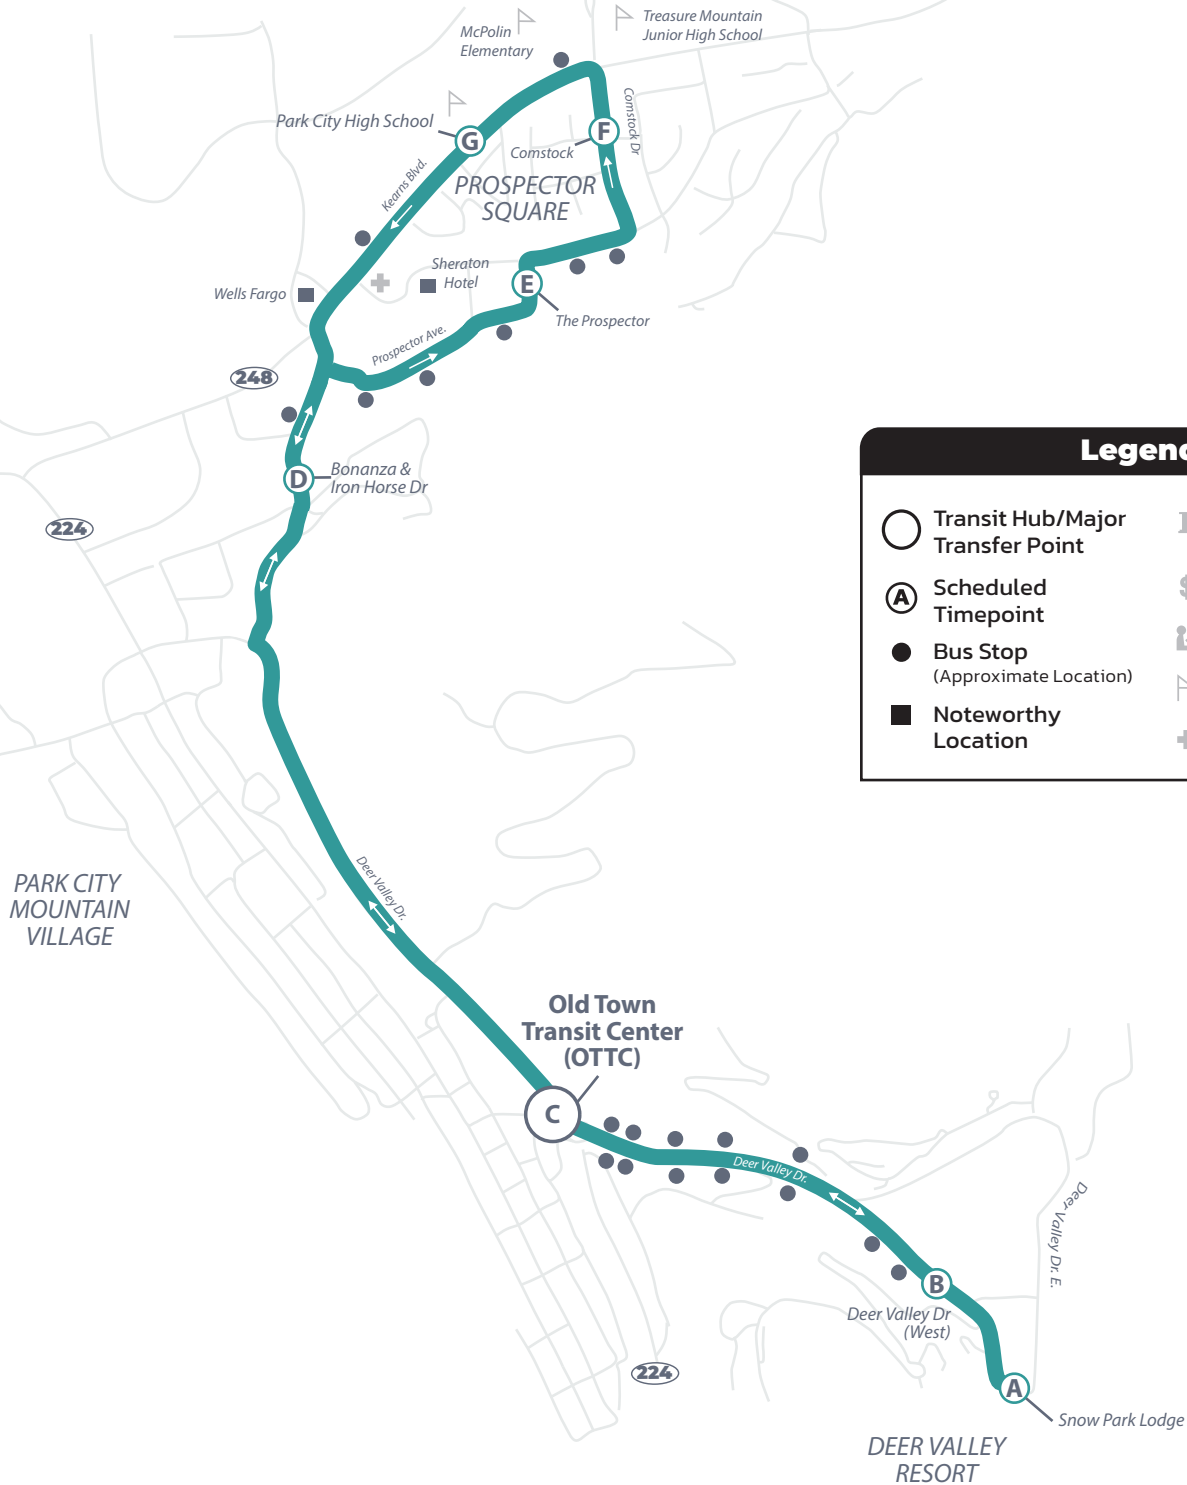

Legend

- Transit Hub/Major Transfer Point
- ⓐ Scheduled Timepoint
- Bus Stop (Approximate Location)
- Noteworthy Location
- I Government Building
- 🏪 Grocery Store
- 📖 Library
- 🎓 School
- 🏥 Hospital

Hours: 6:37 AM–11:07 PM

From Old Town Transit Center (OTTC)
Seven days a week

Prospector Square– Deer Valley Express

Every 30 Minutes

Legend

- | | |
|----------------------------------|---------------------|
| Transit Hub/Major Transfer Point | Government Building |
| Scheduled Timepoint | Grocery Store |
| Bus Stop (Approximate Location) | Library |
| Noteworthy Location | School |
| | Hospital |