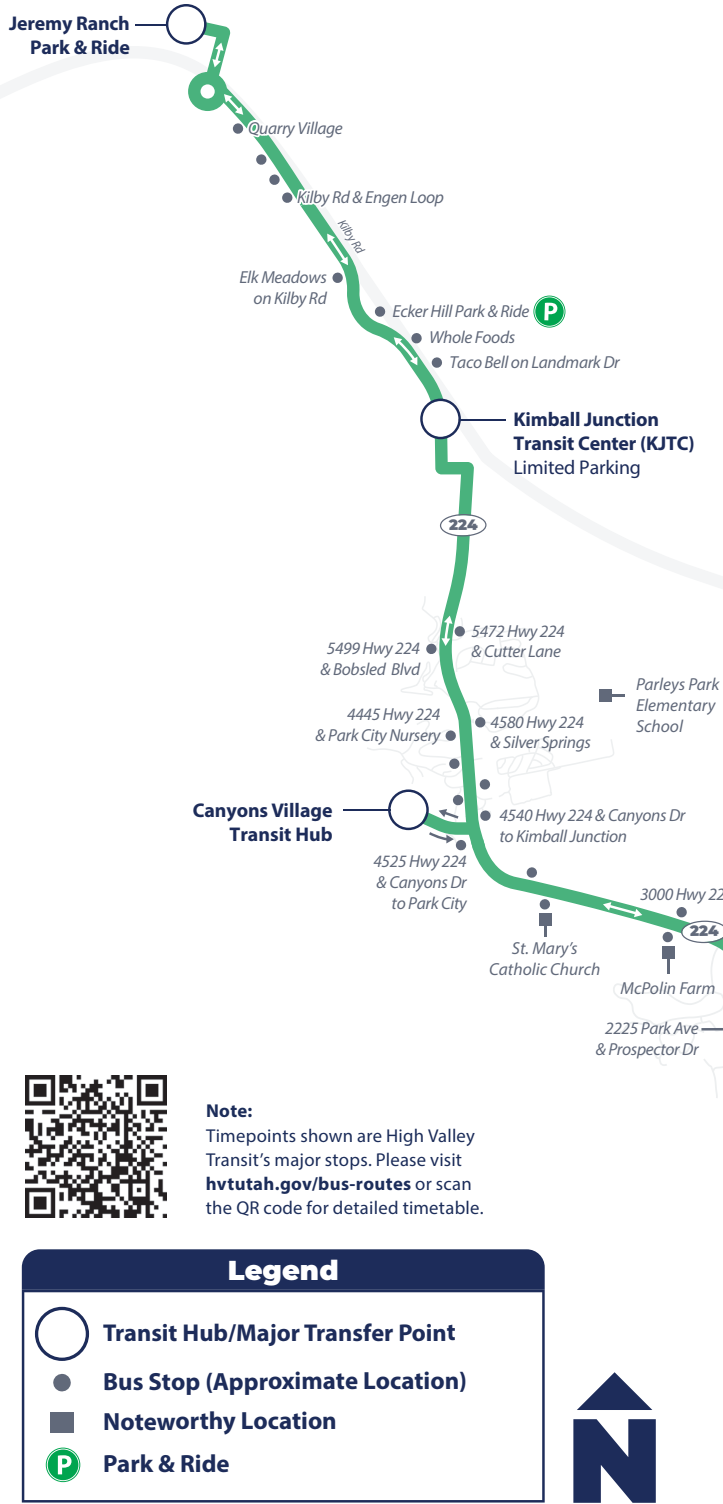

Hours: 5:35 AM - 12:15 AM
7 days a week

Spiro / 224 Local

Every 30 Minutes

Inbound to Snow Park Lodge & Deer Valley

Jeremy Ranch Park & Ride	Ecker Hill Park & Ride	Kimball Junction Transit Center (KJTC)	Canyons Village Transit Hub	Park Ave Condos	PC Mountain	Old Town Transit Center (OTTC)	Snow Park Lodge & Deer Valley
5:35 AM	5:42 AM	5:49 AM	5:56 AM	6:04 AM	6:06 AM	6:10 AM	6:15 AM
12:05 PM	12:12 PM	12:19 PM	12:26 PM	12:34 PM	12:36 PM	12:40 PM	12:45 PM
11:35 PM	11:42 PM	11:49 PM	11:56 PM	12:04 AM	12:06 AM	12:10 AM	12:15 AM

Outbound to Jeremy Ranch Park & Ride

Snow Park Lodge & Deer Valley	Old Town Transit Center (OTTC)	PC Mountain	Park Ave & Fresh Market	Canyons Village Transit Hub	Kimball Junction Transit Center (KJTC)	Ecker Hill Park & Ride	Jeremy Ranch Park & Ride
5:55 AM	6:03 AM	6:08 AM	6:12 AM	6:20 AM	6:25 AM	6:31 AM	6:40 AM
12:25 PM	12:33 PM	12:38 PM	12:42 PM	12:50 PM	12:55 PM	1:01 PM	1:10 PM
11:25 PM	11:33 PM	11:38 PM	11:42 PM	11:50 PM	11:55 PM	12:01 AM	12:10 AM

■ Start Trip
■ First Afternoon Trip
■ Last Trip

Note:
Timepoints shown are High Valley Transit's major stops. Please visit hvtutah.gov/bus-routes or scan the QR code for detailed timetable.

Legend

- Transit Hub/Major Transfer Point
- Bus Stop (Approximate Location)
- Noteworthy Location
- P Park & Ride