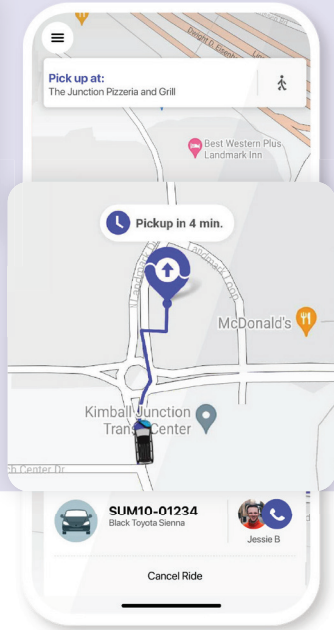

Within the **menu** of the HVT app, select **Live Bus Tracking** to review where all fixed route buses are.