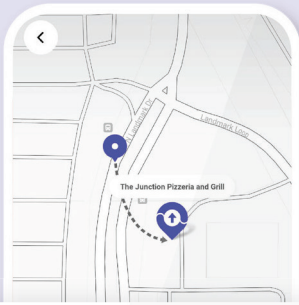

Micro Service Zones

— Summit County

— Heber Valley

Popular Destinations

- ① Kimball Junction Transit Center
- ② Jeremy Ranch Park & Ride
- ③ Ecker Hill Park & Ride
- ④ Outlets Park City
- ⑤ Canyons Village Transit Hub
- ⑥ Park City Medical Center
- ⑦ Wasatch Mountain State Park
- ⑧ Utah Valley University
- ⑨ Soldier Hollow Nordic Center

Micro zones are subject to change.

For the full Micro & bus line maps, visit hvtutah.gov/service-maps

Within the **menu** of the HVT app, select **Live Bus Tracking** to review where all fixed route buses are.

*Drop off only. Bus may depart before posted times.

Legend

- Transit Hub/Major Transfer Point
- Bus Stop (Approximate Location)
- Noteworthy Location
- Park & Ride
- Hospital

Note:
Timepoints shown are High Valley Transit's major stops. Please visit hvtutah.gov/bus-routes or scan the QR code for detailed timetable.