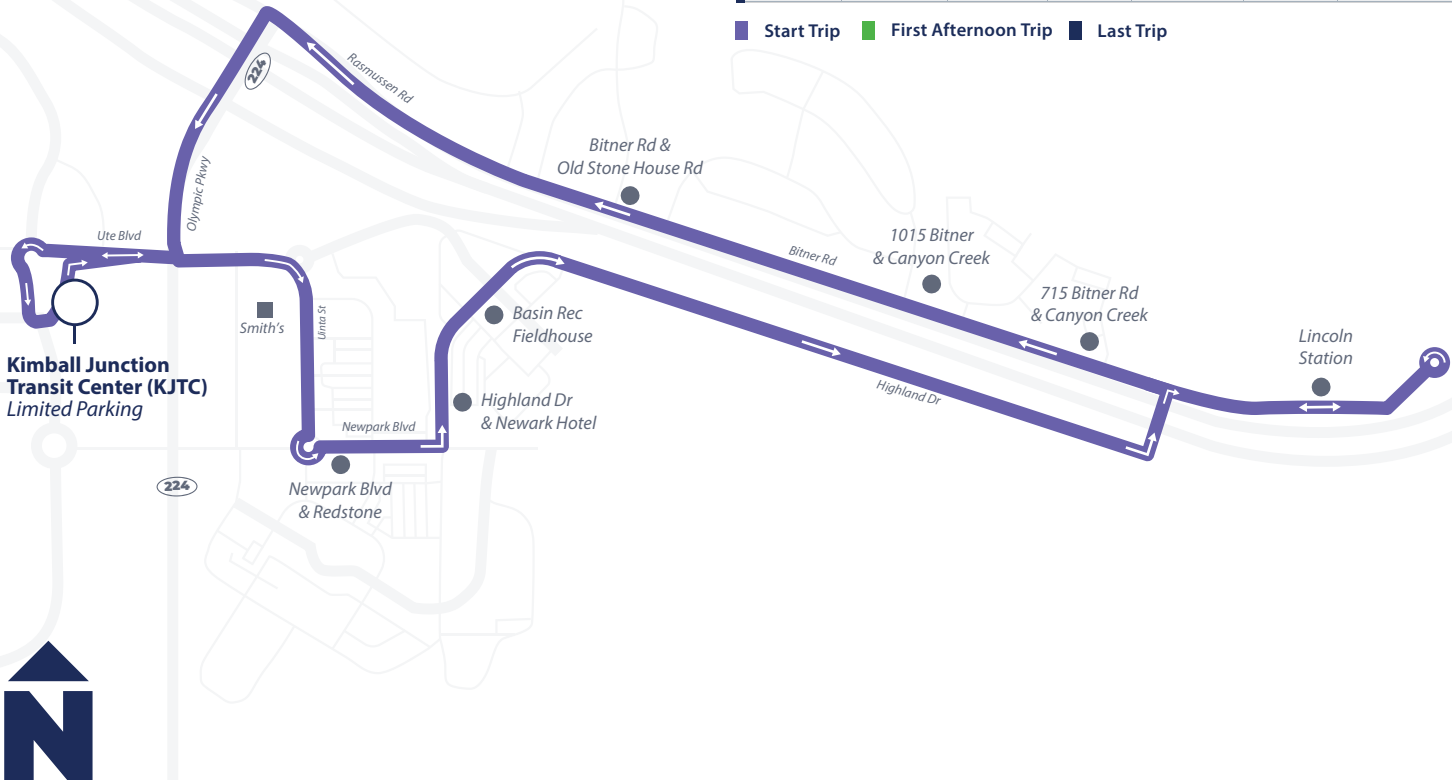

Hours: 6 AM - Midnight
7 days a week

Bitner Shuttle

Every 15 Minutes

104

Counterclockwise loop

Kimball Junction Transit Center (KJTC)	Newpark Blvd & Redstone	Highland Dr & Newpark Hotel	Lincoln Station	715 Bitner Rd & Canyon Creek Condos	1015 Bitner & Canyon Creek	Kimball Junction Transit Center (KJTC)
6:00 AM	6:02 AM	6:03 AM	6:05 AM	6:06 AM	6:07 AM	6:15 AM
12:00 PM	12:02 PM	12:03 PM	12:05 PM	12:06 PM	12:07 PM	12:15 PM
11:45 PM	11:47 PM	11:48 PM	11:50 PM	11:51 PM	11:52 PM	12:00 AM

■ Start Trip
■ First Afternoon Trip
■ Last Trip

Kimball Junction Transit Center (KJTC)
Limited Parking

Legend

- Transit Hub/Major Transfer Point
- Bus Stop (Approximate Location)
- Noteworthy Location

Note:
Timepoints shown are High Valley Transit's major stops. Please visit hvtutah.gov/bus-routes or scan the QR code for detailed timetable.