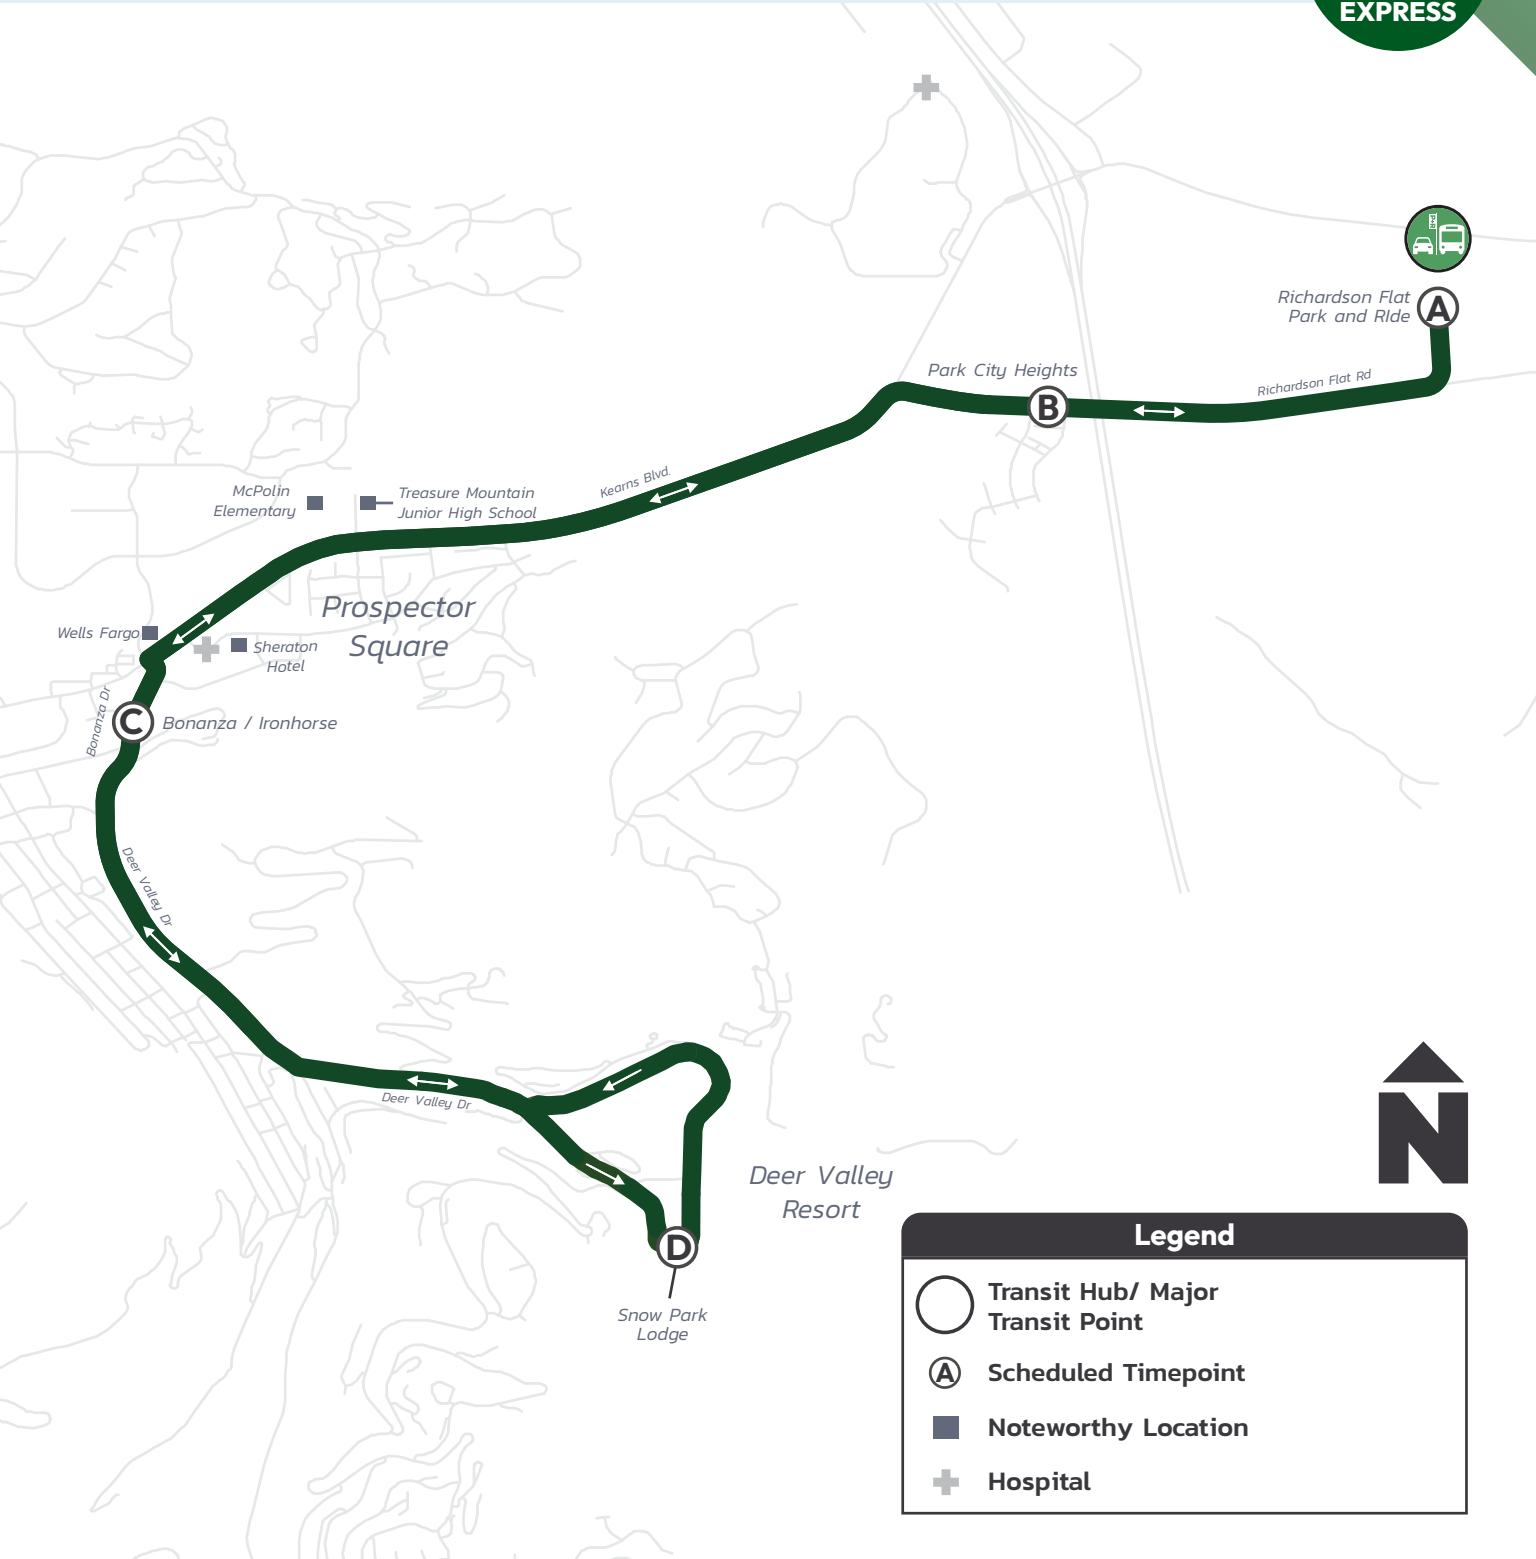

Hours: 5:35 AM–6:05 PM

From Richardson Flat Park & Ride
Seven days a week

Richardson Flat Park & Ride- Deer Valley Express

Every 15–30 Minutes

Legend

- Transit Hub/ Major Transit Point
- Scheduled Timepoint
- Noteworthy Location
- Hospital