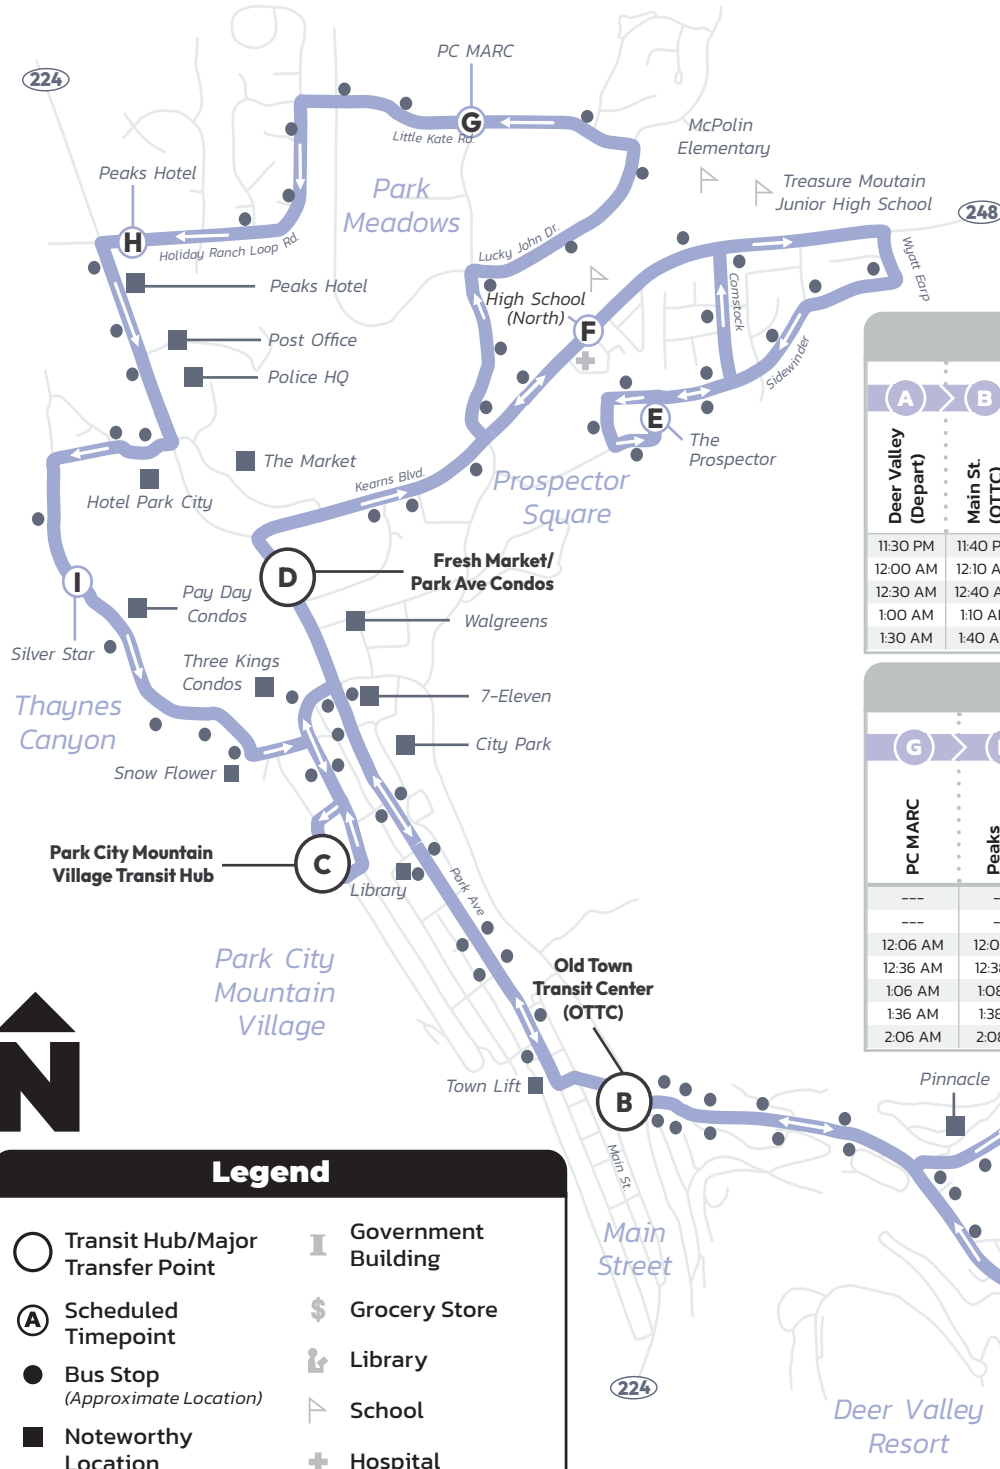

Hours: 11:40 PM–1:40 AM

From Old Town Transit Center (OTTC)
Seven days a week

City Wide- Late Night

Every 30 Minutes

Outbound

A	B	C	D	E	F	G
Deer Valley (Depart)	Main St. (OTTC)	Park City Mountain	Fresh Market	The Prospector	PC High School	PC MARC
11:30 PM	11:40 PM	11:46 PM	11:49 PM	11:56 PM	11:59 PM	12:05 AM
12:00 AM	12:10 AM	12:16 AM	12:19 AM	12:26 AM	12:29 AM	12:35 AM
12:30 AM	12:40 AM	12:46 AM	12:49 AM	12:56 AM	12:59 AM	1:05 AM
1:00 AM	1:10 AM	1:16 AM	1:19 AM	1:26 AM	1:29 AM	1:35 AM
1:30 AM	1:40 AM	1:46 AM	1:49 AM	1:56 AM	1:59 AM	2:05 AM

Inbound

G	H	I	C	B	A
PC MARC	Peaks Hotel	Silver Star	Park City Mountain	Main St. (OTTC)	Deer Valley (Arrive)
---	---	---	---	11:24 PM	11:30 PM
---	---	---	---	11:54 PM	12:00 AM
12:06 AM	12:08 AM	12:11 AM	12:16 AM	12:24 AM	12:30 AM
12:36 AM	12:38 AM	12:41 AM	12:46 AM	12:54 AM	1:00 AM
1:06 AM	1:08 AM	1:11 AM	1:16 AM	1:24 AM	1:30 AM
1:36 AM	1:38 AM	1:41 AM	---	---	---
2:06 AM	2:08 AM	2:11 AM	---	---	---

Legend

Transit Hub/Major Transfer Point	Government Building
Scheduled Timepoint	Grocery Store
Bus Stop (Approximate Location)	Library
Noteworthy Location	School
	Hospital