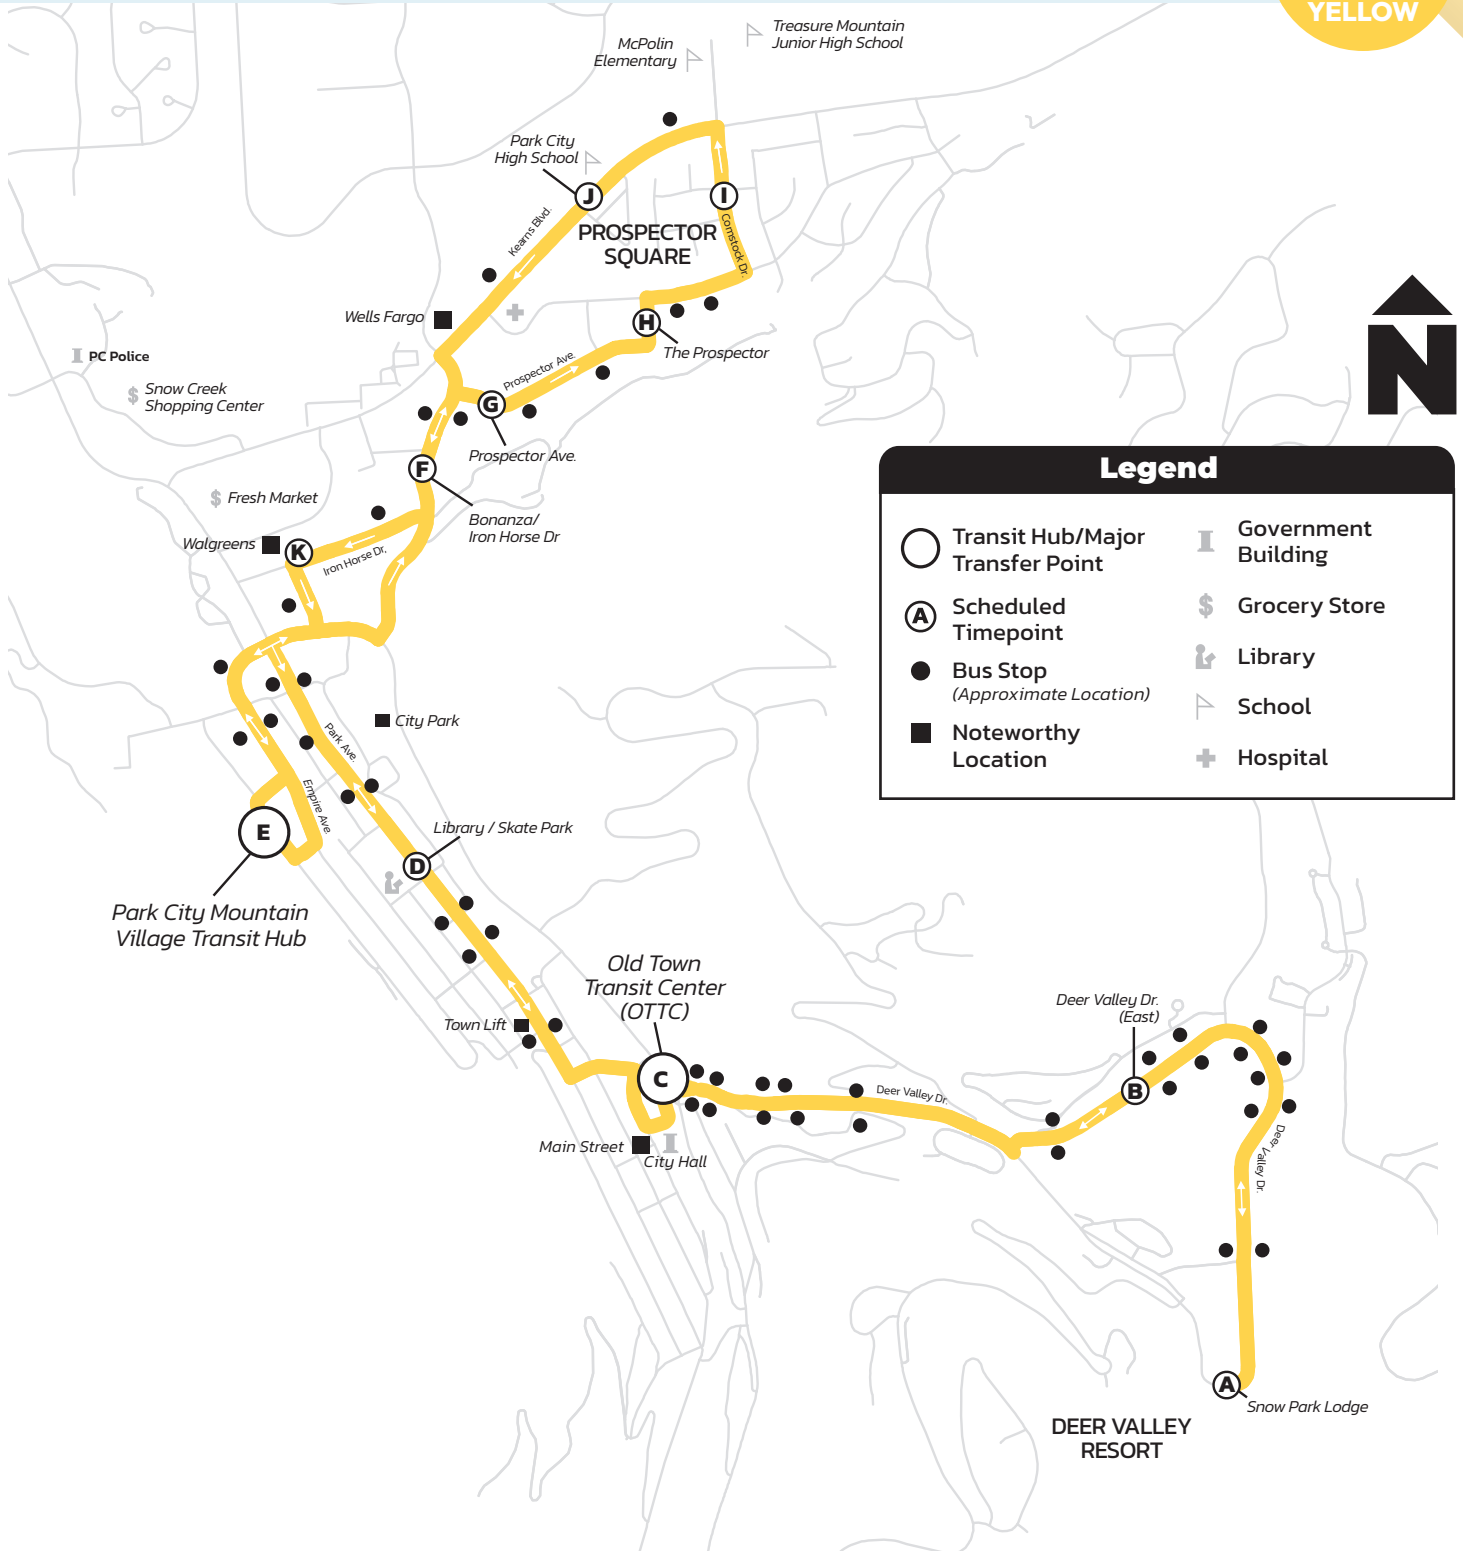

Legend

- Transit Hub/Major Transfer Point
- Scheduled Timepoint
- Bus Stop (Approximate Location)
- Noteworthy Location
- Government Building
- Grocery Store
- Library
- School
- Hospital

Hours: 7:10 AM–11:10 PM

From Old Town Transit Center (OTTC)
Seven days a week

Prospector Square– Deer Valley Resort

Every 30 Minutes

5
YELLOW

Legend

Transit Hub/Major Transfer Point	Government Building
Scheduled Timepoint	Grocery Store
Bus Stop (Approximate Location)	Library
Noteworthy Location	School
	Hospital