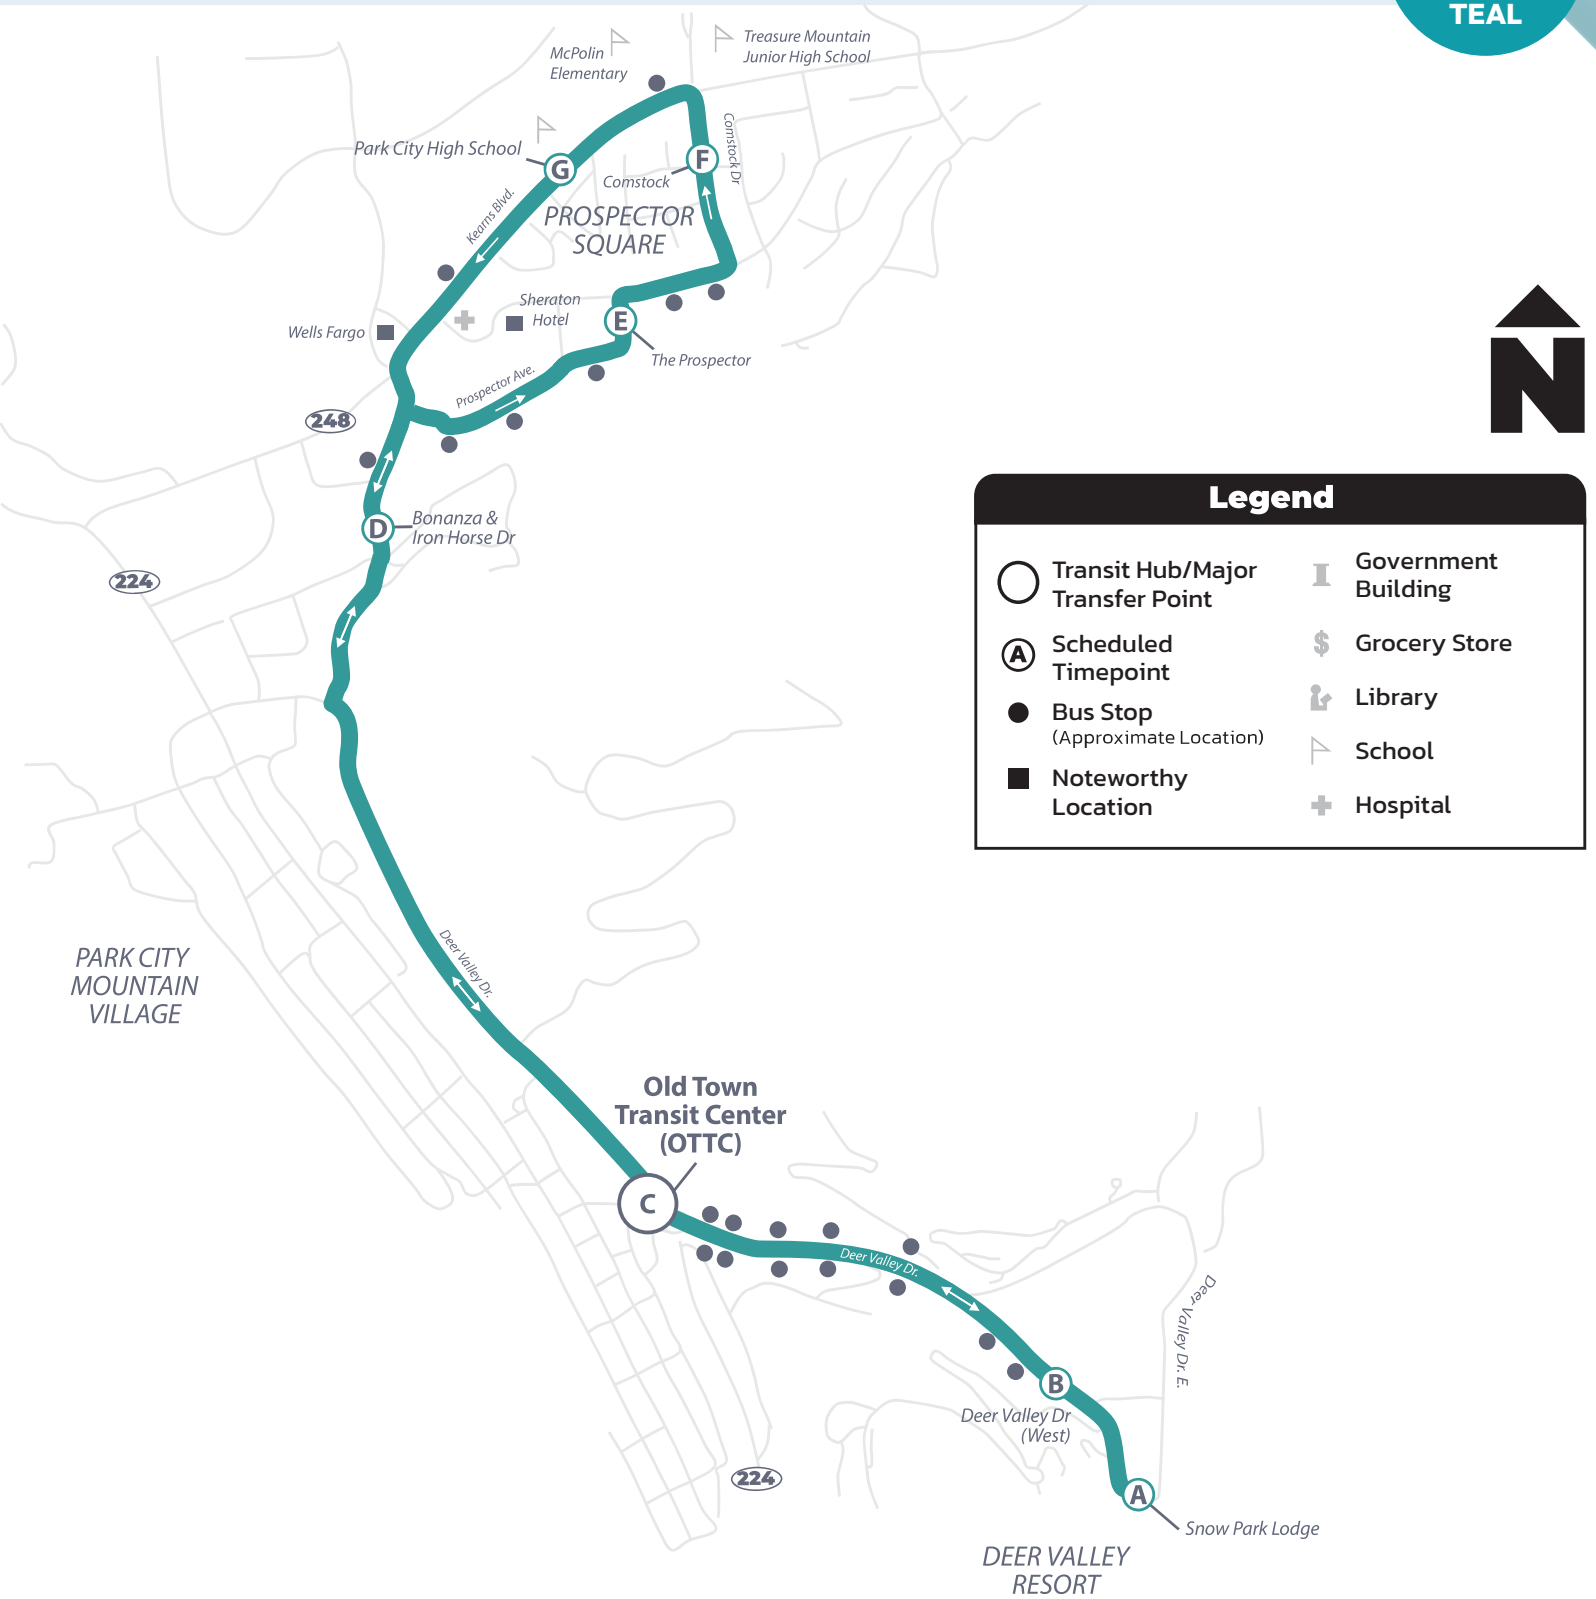

Hours: 6:37 AM–11:07 PM

From Old Town Transit Center (OTTC)
Seven days a week

Prospector Square– Deer Valley Express

Every 30 Minutes

Hours: 6:37 AM–11:07 PM

From Old Town Transit Center (OTTC)
Seven days a week

Prospector Square– Deer Valley Express

Every 30 Minutes

To Prospector Square				
A	B	C	D	E
Snow Park Lodge Deer Valley (Depart)	Deer Valley Dr. (West)	Main St. (OTTC)	Bonanza / Ironhorse (East)	The Prospector
6:32 AM	6:33 AM	6:37 AM	6:40 AM	6:42 AM
7:02 AM	7:03 AM	7:07 AM	7:10 AM	7:12 AM
7:32 AM	7:33 AM	7:37 AM	7:40 AM	7:42 AM
8:02 AM	8:03 AM	8:07 AM	8:10 AM	8:12 AM
8:32 AM	8:33 AM	8:37 AM	8:40 AM	8:42 AM
9:02 AM	9:03 AM	9:07 AM	9:10 AM	9:12 AM
9:32 AM	9:33 AM	9:37 AM	9:40 AM	9:42 AM
10:02 AM	10:03 AM	10:07 AM	10:10 AM	10:12 AM
10:32 AM	10:33 AM	10:37 AM	10:40 AM	10:42 AM
11:02 AM	11:03 AM	11:07 AM	11:10 AM	11:12 AM
11:32 AM	11:33 AM	11:37 AM	11:40 AM	11:42 AM
12:02 PM	12:03 PM	12:07 PM	12:10 PM	12:12 PM
12:32 PM	12:33 PM	12:37 PM	12:40 PM	12:42 PM
1:02 PM	1:03 PM	1:07 PM	1:10 PM	1:12 PM
1:32 PM	1:33 PM	1:37 PM	1:40 PM	1:42 PM
2:02 PM	2:03 PM	2:07 PM	2:10 PM	2:12 PM
2:32 PM	2:33 PM	2:37 PM	2:40 PM	2:42 PM
3:02 PM	3:03 PM	3:07 PM	3:10 PM	3:12 PM
3:32 PM	3:33 PM	3:37 PM	3:40 PM	3:42 PM
4:02 PM	4:03 PM	4:07 PM	4:10 PM	4:12 PM
4:32 PM	4:33 PM	4:37 PM	4:40 PM	4:42 PM
5:02 PM	5:03 PM	5:07 PM	5:10 PM	5:12 PM
5:32 PM	5:33 PM	5:37 PM	5:40 PM	5:42 PM
6:02 PM	6:03 PM	6:07 PM	6:10 PM	6:12 PM
6:32 PM	6:33 PM	6:37 PM	6:40 PM	6:42 PM
7:02 PM	7:03 PM	7:07 PM	7:10 PM	7:12 PM
7:32 PM	7:33 PM	7:37 PM	7:40 PM	7:42 PM
8:02 PM	8:03 PM	8:07 PM	8:10 PM	8:12 PM
8:32 PM	8:33 PM	8:37 PM	8:40 PM	8:42 PM
9:02 PM	9:03 PM	9:07 PM	9:10 PM	9:12 PM
9:32 PM	9:33 PM	9:37 PM	9:40 PM	9:42 PM
10:02 PM	10:03 PM	10:07 PM	10:10 PM	10:12 PM
10:32 PM	10:33 PM	10:37 PM	10:40 PM	10:42 PM
11:02 PM	11:03 PM	11:07 PM	11:10 PM	11:12 PM