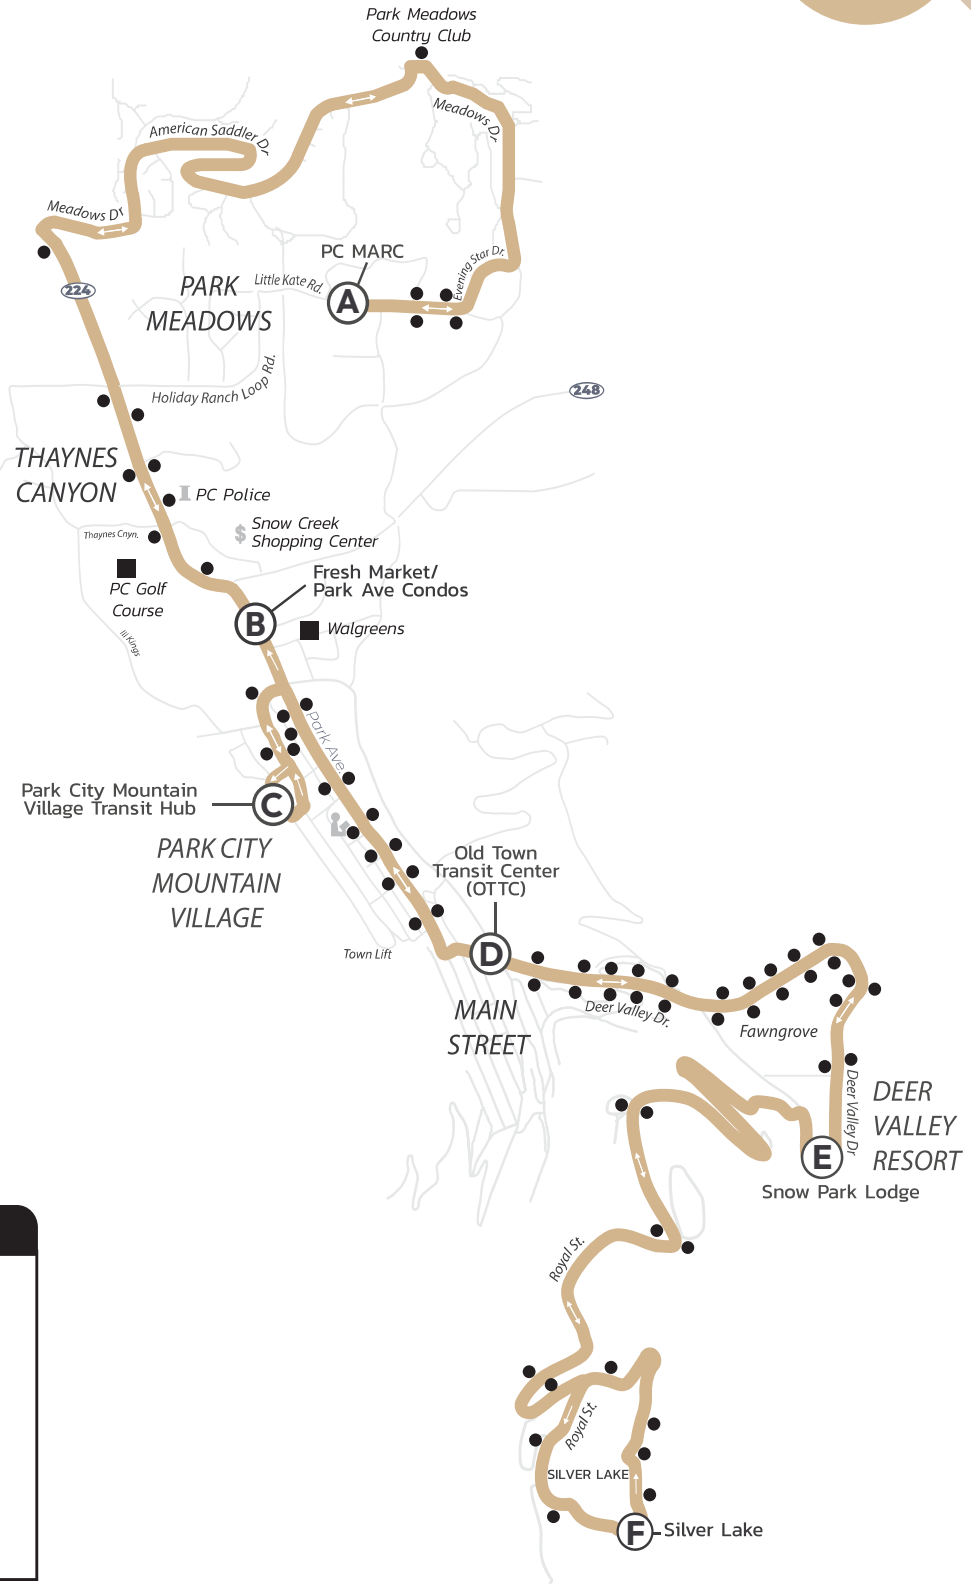

Hours: 6:16 AM–6:16 PM

From Old Town Transit Center (OTTC)
Seven days a week

**Park Meadows–
Royal Street**

Every 30 Minutes

To Silver Lake					
A	B	C	D	E	F
PC MARC	Fresh Market (West)	PC Mountain	Main St. (OTTC)	Snow Park Lodge – Deer Valley	Silver Lake (Arrive)
8:08 AM	8:26 AM	8:30 AM	8:38 AM	8:46 AM	8:56 AM
10:08 AM	10:26 AM	10:30 AM	10:38 AM	10:46 AM	10:56 AM
12:08 PM	12:26 PM	12:30 PM	12:38 PM	12:46 PM	12:56 PM
2:08 PM	2:26 PM	2:30 PM	2:38 PM	2:46 PM	2:56 PM
4:08 PM	4:26 PM	4:30 PM	4:38 PM	4:46 PM	4:56 PM

To PC MARC					
F	E	D	C	B	A
Silver Lake (Depart)	Snow Park Lodge – Deer Valley	Main St. (OTTC)	PC Mountain	Fresh Market (East)	PC MARC
9:02 AM	9:17 AM	9:27 AM	9:35 AM	9:39 AM	9:52 AM
11:02 AM	11:17 AM	11:27 AM	11:35 AM	11:39 AM	11:52 AM
1:02 PM	1:17 PM	1:27 PM	1:35 PM	1:39 PM	1:52 PM
3:02 PM	3:17 PM	3:27 PM	3:35 PM	3:39 PM	3:52 PM
5:02 PM	5:17 PM	5:27 PM	5:35 PM	5:39 PM	5:52 PM

Legend

- Transit Hub/Major Transfer Point
- Ⓐ Scheduled Timepoint
- Bus Stop (Approximate Location)
- Noteworthy Location
- I Government Building
- \$ Grocery Store
- 📖 Library
- 🏫 School
- ⊕ Hospital