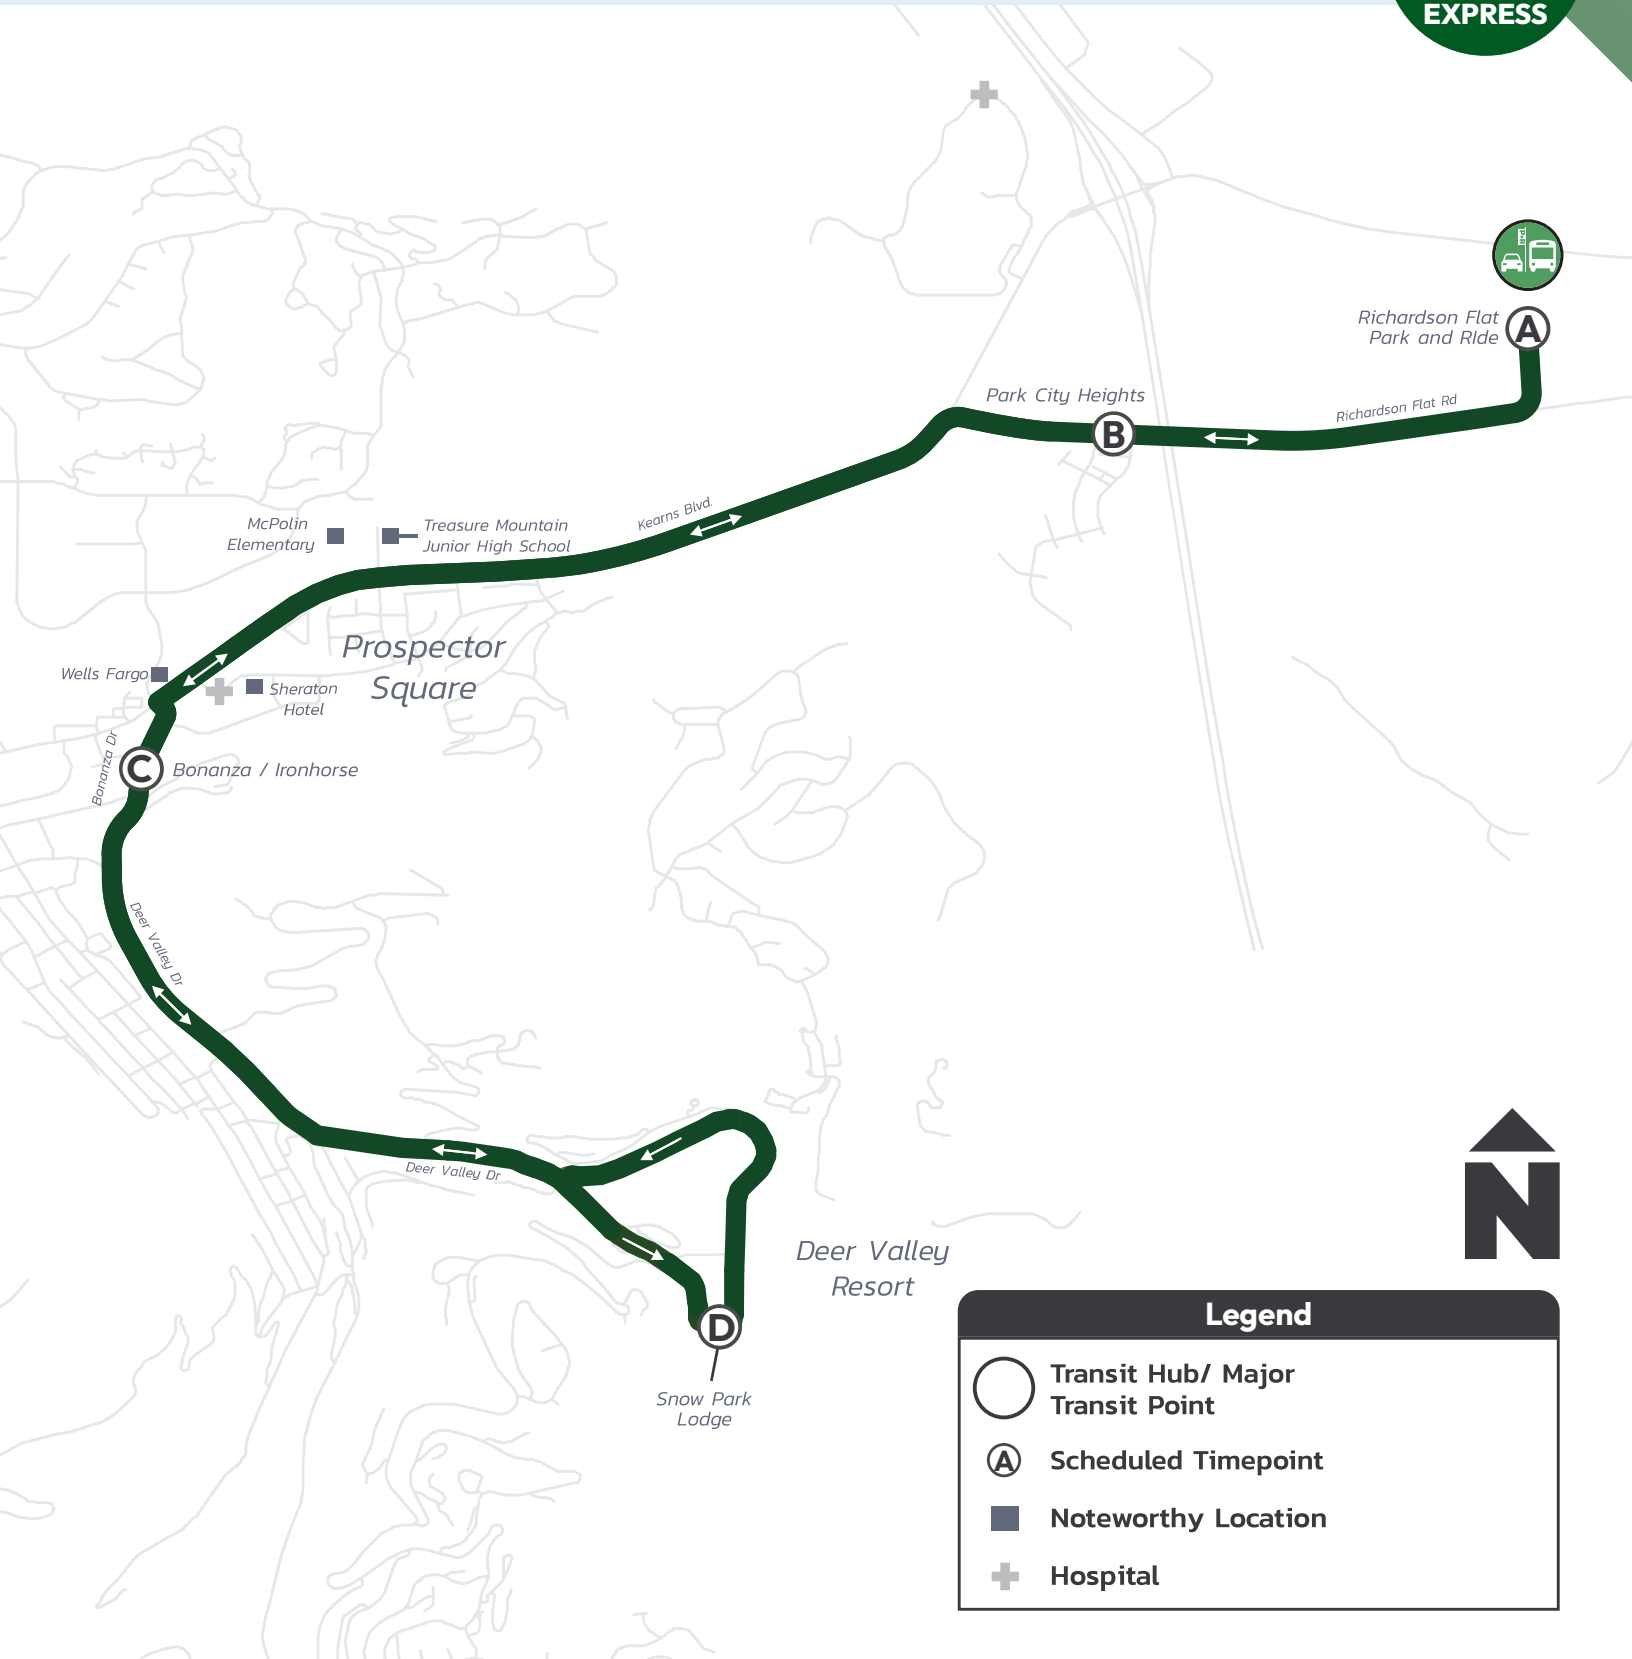

## Richardson Flat Park & Ride– Deer Valley Express

Every 15–30 Minutes

### Legend

-  Transit Hub/ Major Transit Point
-  Scheduled Timepoint
-  Noteworthy Location
-  Hospital

**Hours: 5:35 AM–6:05 PM**

From Richardson Flat Park & Ride  
Seven days a week

**Richardson Flat Park & Ride–  
Deer Valley Express**

Every 15–30 Minutes

To Deer Valley			
A	B	C	D
Richardson Flat Park & Ride	Park City Heights (North)	Bonanza/Ironhorse (West)	Snow Park Lodge Deer Valley (Arrive)
05:35 AM	05:36 AM	05:42 AM	05:49 AM
06:05 AM	06:06 AM	06:12 AM	06:19 AM
06:35 AM	06:36 AM	06:42 AM	06:49 AM
07:05 AM	07:06 AM	07:12 AM	07:19 AM
07:35 AM	07:36 AM	07:42 AM	07:49 AM
08:05 AM	08:06 AM	08:12 AM	08:19 AM
08:35 AM	08:36 AM	08:42 AM	08:49 AM
08:50 AM	08:51 AM	08:57 AM	09:04 AM
09:05 AM	09:06 AM	09:12 AM	09:19 AM
09:20 AM	09:21 AM	09:27 AM	09:34 AM
09:35 AM	09:36 AM	09:42 AM	09:49 AM
09:50 AM	09:51 AM	09:57 AM	10:04 AM
10:05 AM	10:06 AM	10:12 AM	10:19 AM
10:20 AM	10:21 AM	10:27 AM	10:34 AM
10:35 AM	10:36 AM	10:42 AM	10:49 AM
10:50 AM	10:51 AM	10:57 AM	11:04 AM
11:05 AM	11:06 AM	11:12 AM	11:19 AM
11:20 AM	11:21 AM	11:27 AM	11:34 AM
11:35 AM	11:36 AM	11:42 AM	11:49 AM
12:05 PM	12:06 PM	12:12 PM	12:19 PM
12:35 PM	12:36 PM	12:42 PM	12:49 PM
01:05 PM	01:06 PM	01:12 PM	01:19 PM
01:35 PM	01:36 PM	01:42 PM	01:49 PM
02:05 PM	02:06 PM	02:12 PM	02:19 PM
02:35 PM	02:36 PM	02:42 PM	02:49 PM
--	--	--	--
03:05 PM	03:06 PM	03:12 PM	03:19 PM
--	--	--	--
03:35 PM	03:36 PM	03:42 PM	03:49 PM
03:50 PM	03:51 PM	03:57 PM	04:04 PM
04:05 PM	04:06 PM	04:12 PM	04:19 PM
04:20 PM	04:21 PM	04:27 PM	04:34 PM
04:35 PM	04:36 PM	04:42 PM	04:49 PM
04:50 PM	04:51 PM	04:57 PM	05:04 PM
05:05 PM	05:06 PM	05:12 PM	05:19 PM
05:20 PM	05:21 PM	05:27 PM	05:34 PM
05:35 PM	05:36 PM	05:42 PM	05:49 PM
05:50 PM	05:51 PM	05:57 PM	06:04 PM
06:05 PM	06:06 PM	06:12 PM	06:19 PM