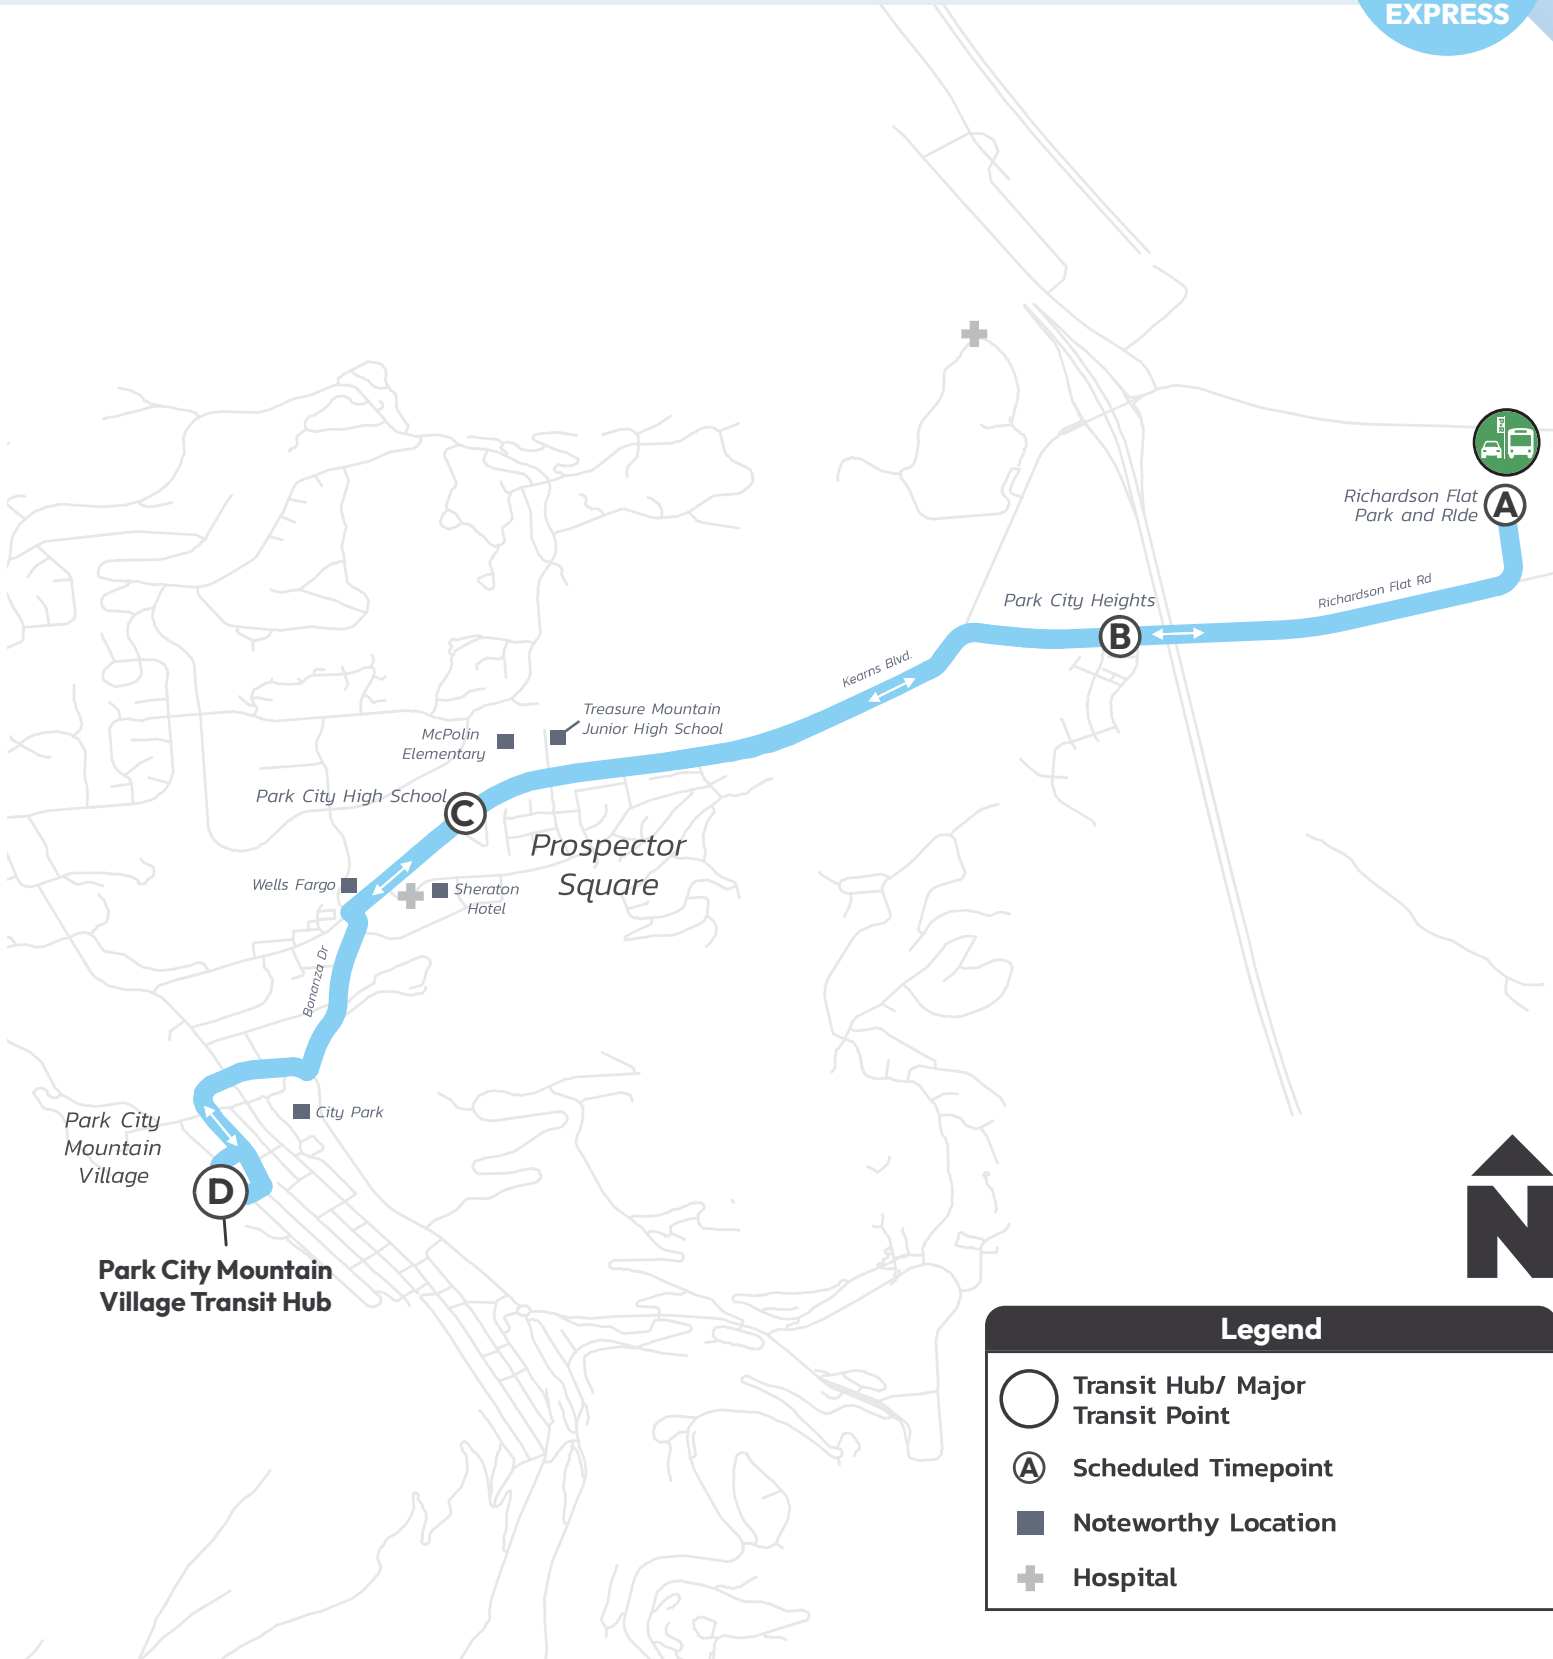

Hours: 5:45 AM–6:00 PM

From Richardson Flat Park & Ride
Seven days a week

Richardson Flat Park & Ride- Park City Mountain Express

Every 15–30 Minutes

Hours: 5:45 AM–6:00 PM

From Richardson Flat Park & Ride
Seven days a week

**Richardson Flat Park & Ride–
Park City Mountain Express**

Every 15–30 Minutes

To Park City Mountain Village			
A	B	C	D
Richardson Flat Park & Ride	Park City Heights (North)	Park City High School	Park City Mountain
5:45 AM	5:46 AM	5:50 AM	5:57 AM
6:15 AM	6:16 AM	6:20 AM	6:27 AM
6:45 AM	6:46 AM	6:50 AM	6:57 AM
7:15 AM	7:16 AM	7:20 AM	7:27 AM
7:45 AM	7:46 AM	7:50 AM	7:57 AM
8:15 AM	8:16 AM	8:20 AM	8:27 AM
8:30 AM	8:31 AM	8:35 AM	8:42 AM
8:45 AM	8:46 AM	8:50 AM	8:57 AM
9:00 AM	9:01 AM	9:05 AM	9:12 AM
9:15 AM	9:16 AM	9:20 AM	9:27 AM
9:30 AM	9:31 AM	9:35 AM	9:42 AM
9:45 AM	9:46 AM	9:50 AM	9:57 AM
10:00 AM	10:01 AM	10:05 AM	10:12 AM
10:15 AM	10:16 AM	10:20 AM	10:27 AM
10:30 AM	10:31 AM	10:35 AM	10:42 AM
10:45 AM	10:46 AM	10:50 AM	10:57 AM
11:00 AM	11:01 AM	11:05 AM	11:12 AM
11:15 AM	11:16 AM	11:20 AM	11:27 AM
11:30 AM	11:31 AM	11:35 AM	11:42 AM
11:45 AM	11:46 AM	11:50 AM	11:57 AM
12:00 PM	12:01 PM	12:05 PM	12:12 PM
12:15 PM	12:16 PM	12:20 PM	12:27 PM
12:45 PM	12:46 PM	12:50 PM	12:57 PM
1:15 PM	1:16 PM	1:20 PM	1:27 PM
1:45 PM	1:46 PM	1:50 PM	1:57 PM
2:15 PM	2:16 PM	2:20 PM	2:27 PM
2:45 PM	2:46 PM	2:50 PM	2:57 PM
--	--	--	--
3:15 PM	3:16 PM	3:20 PM	3:27 PM
3:30 PM	3:31 PM	3:35 PM	3:42 PM
3:45 PM	3:46 PM	3:50 PM	3:57 PM
4:00 PM	4:01 PM	4:05 PM	4:12 PM
4:15 PM	4:16 PM	4:20 PM	4:27 PM
4:30 PM	4:31 PM	4:35 PM	4:42 PM
4:45 PM	4:46 PM	4:50 PM	4:57 PM
5:00 PM	5:01 PM	5:05 PM	5:12 PM
5:15 PM	5:16 PM	5:20 PM	5:27 PM
5:30 PM	5:31 PM	5:35 PM	5:42 PM
5:45 PM	5:46 PM	5:50 PM	5:57 PM
6:00 PM	6:01 PM	6:05 PM	6:12 PM