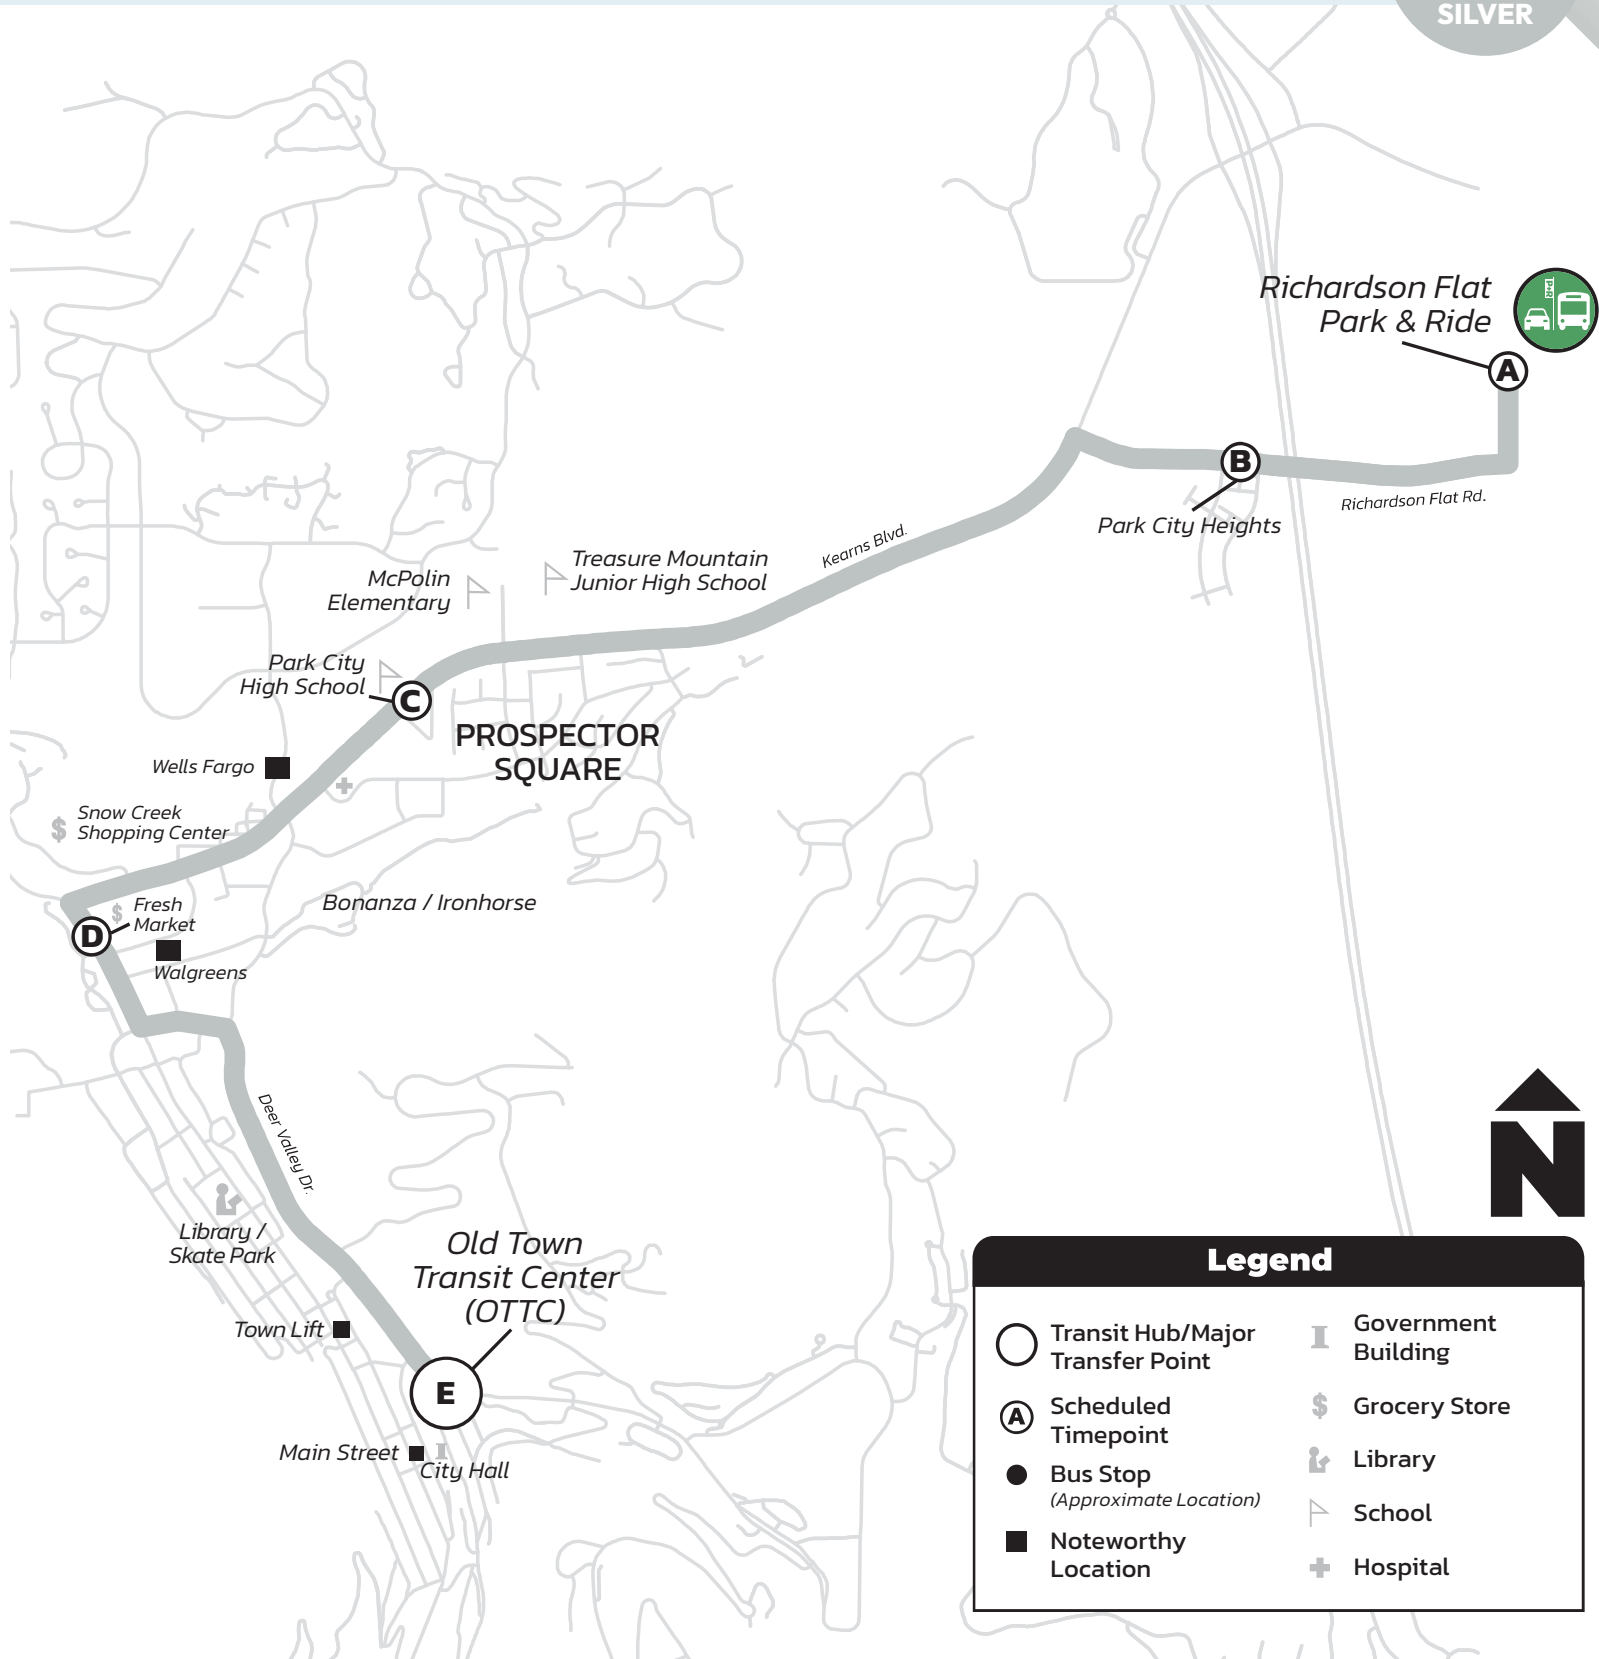

Hours: 7:00 AM–11:05 PM

From Old Town Transit Center (OTTC)
Seven days a week

Richardson Flat Park & Ride– Old Town Express

Every 40 Minutes

6
SILVER

Richardson Flat
Park & Ride

B

Park City Heights

D
Fresh
Market
Walgreens

Bonanza / Ironhorse

Deer Valley Dr.
Library /
Skate Park

Old Town
Transit Center
(OTTC)

Town Lift

Main Street
City Hall

Legend

- | | |
|----------------------------------|---------------------|
| Transit Hub/Major Transfer Point | Government Building |
| Scheduled Timepoint | Grocery Store |
| Bus Stop (Approximate Location) | Library |
| Noteworthy Location | School |
| | Hospital |

Hours: 7:00 AM–11:05 PM

From Old Town Transit Center (OTTC)
Seven days a week

**Richardson Flat Park & Ride–
Old Town Express**

Every 40 Minutes

To Main Street (OTTC)				
A	B	C	D	E
Richardson Flat Park & Ride	PC Heights (North)	PC High School	Fresh Market (West)	Main St. (OTTC) (Arrive)
6:40 AM	06:41 AM	06:45 AM	06:50 AM	06:55 AM
07:20 AM	07:21 AM	07:25 AM	07:30 AM	07:35 AM
08:00 AM	08:01 AM	08:05 AM	08:10 AM	08:15 AM
08:40 AM	08:41 AM	08:45 AM	08:50 AM	08:55 AM
09:20 AM	09:21 AM	09:25 AM	09:30 AM	09:35 AM
10:00 AM	10:01 AM	10:05 AM	10:10 AM	10:15 AM
10:40 AM	10:41 AM	10:45 AM	10:50 AM	10:55 AM
11:20 AM	11:21 AM	11:25 AM	11:30 AM	11:35 AM
12:00 PM	12:01 PM	12:05 PM	12:10 PM	12:15 PM
12:40 PM	12:41 PM	12:45 PM	12:50 PM	12:55 PM
1:20 PM	1:21 PM	1:25 PM	1:30 PM	1:35 PM
2:10 PM	2:11 PM	2:15 PM	2:20 PM	2:25 PM
2:50 PM	2:51 PM	2:55 PM	3:00 PM	3:05 PM
3:30 PM	3:31 PM	3:35 PM	3:40 PM	3:45 PM
4:10 PM	4:11 PM	4:15 PM	4:20 PM	4:25 PM
4:50 PM	4:51 PM	4:55 PM	5:00 PM	5:05 PM
5:30 PM	5:31 PM	5:35 PM	5:40 PM	5:45 PM
6:10 PM	6:11 PM	6:15 PM	6:20 PM	6:25 PM
6:50 PM	6:51 PM	6:55 PM	7:00 PM	7:05 PM
7:30 PM	7:31 PM	7:35 PM	7:40 PM	7:45 PM
8:10 PM	8:11 PM	8:15 PM	8:20 PM	8:25 PM
8:50 PM	8:51 PM	8:55 PM	9:00 PM	9:05 PM
9:30 PM	9:31 PM	9:35 PM	9:40 PM	9:45 PM
10:10 PM	10:11 PM	10:15 PM	10:20 PM	10:25 PM
10:50 PM	10:51 PM	10:55 PM	11:00 PM	11:05 PM