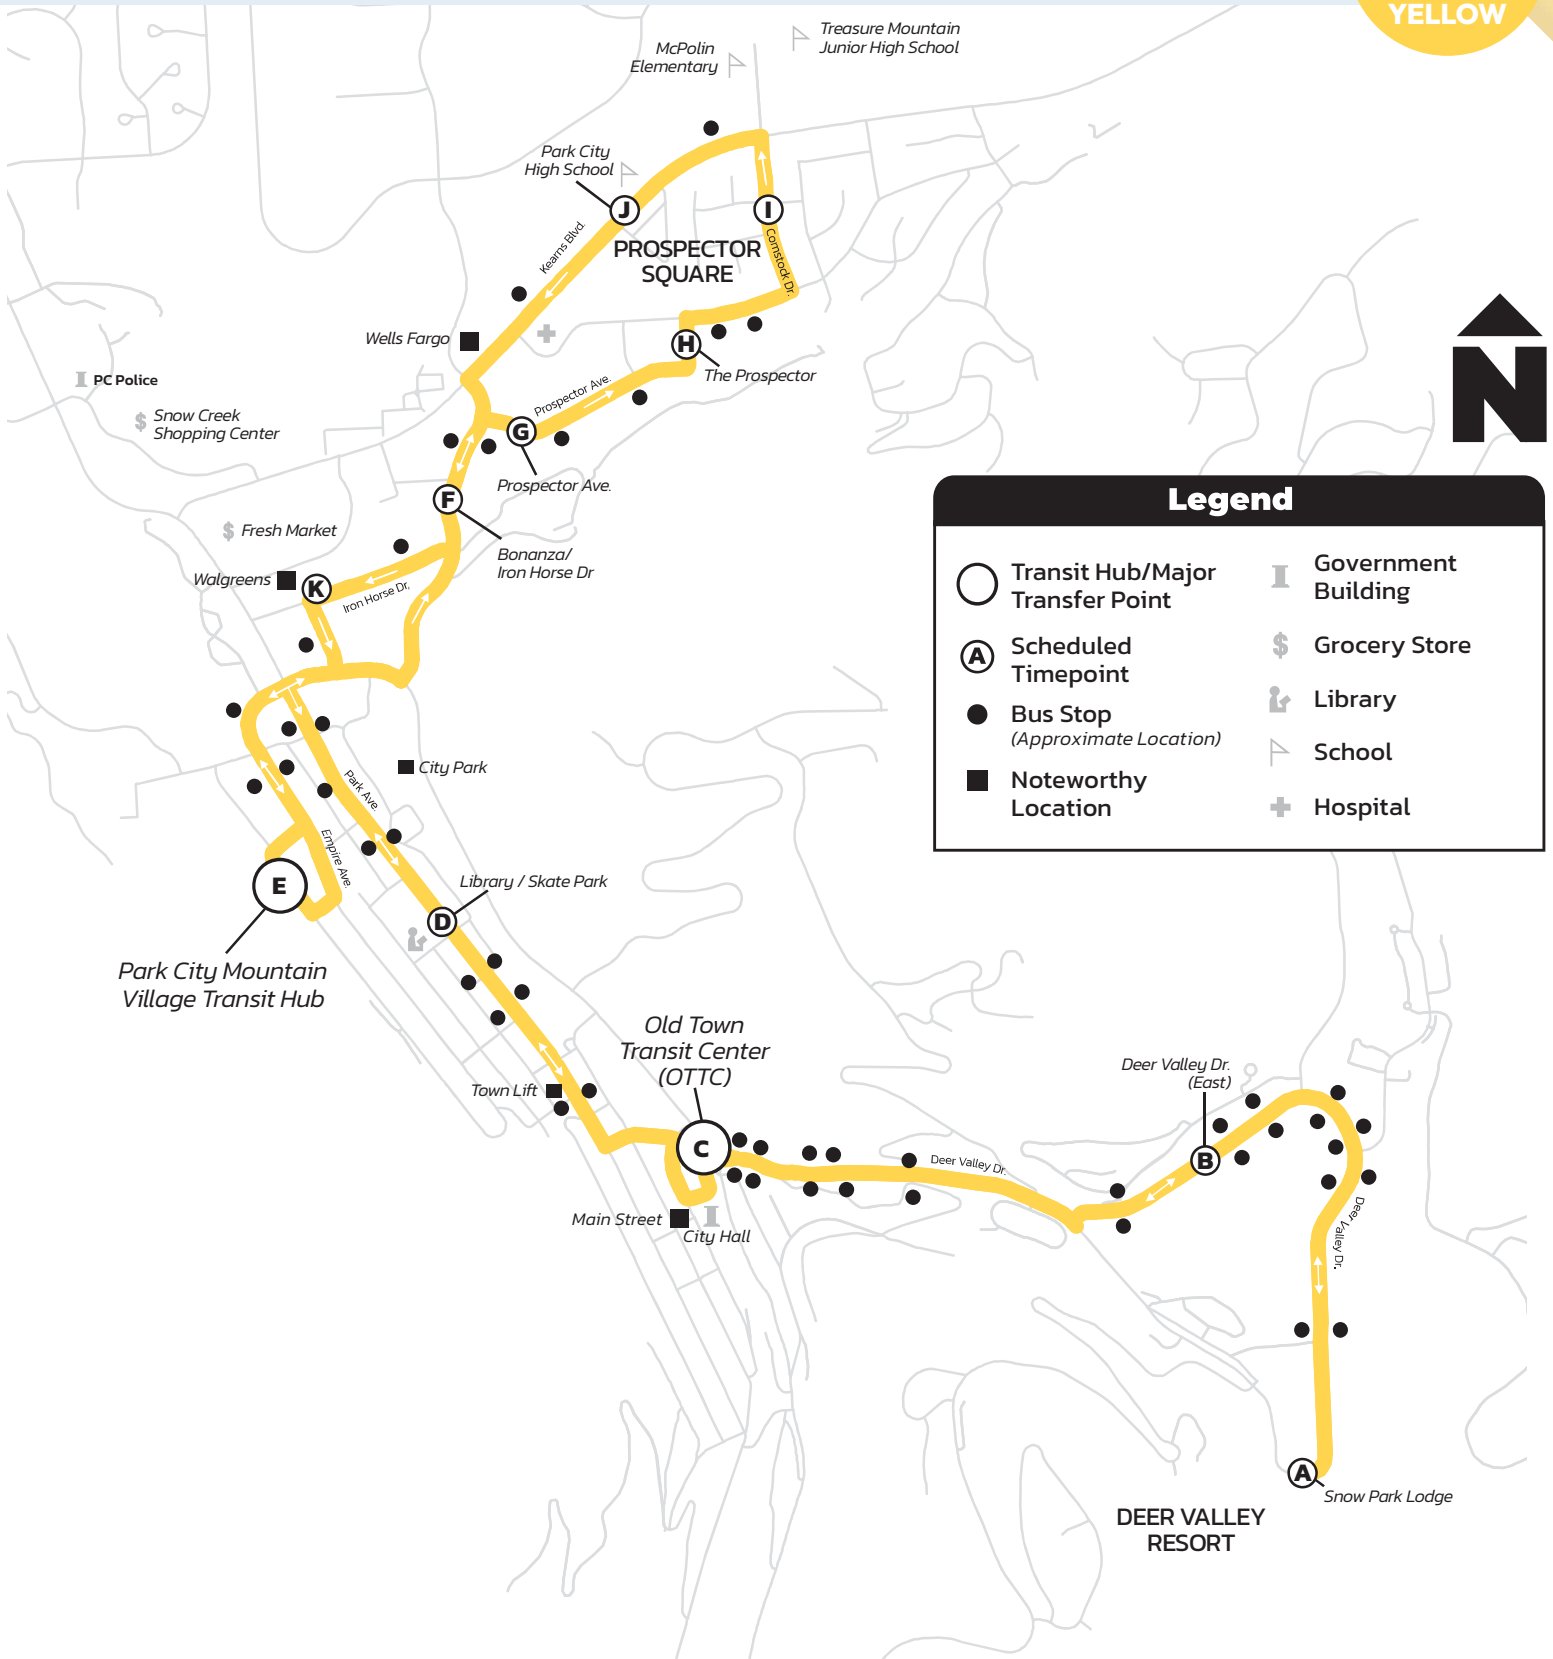

Hours: 7:10 AM–11:10 PM

From Old Town Transit Center (OTTC)
Seven days a week

Prospector Square– Deer Valley Resort

Every 30 Minutes

5
YELLOW

Hours: 7:10 AM–11:10 PM

From Old Town Transit Center (OTTC)
Seven days a week