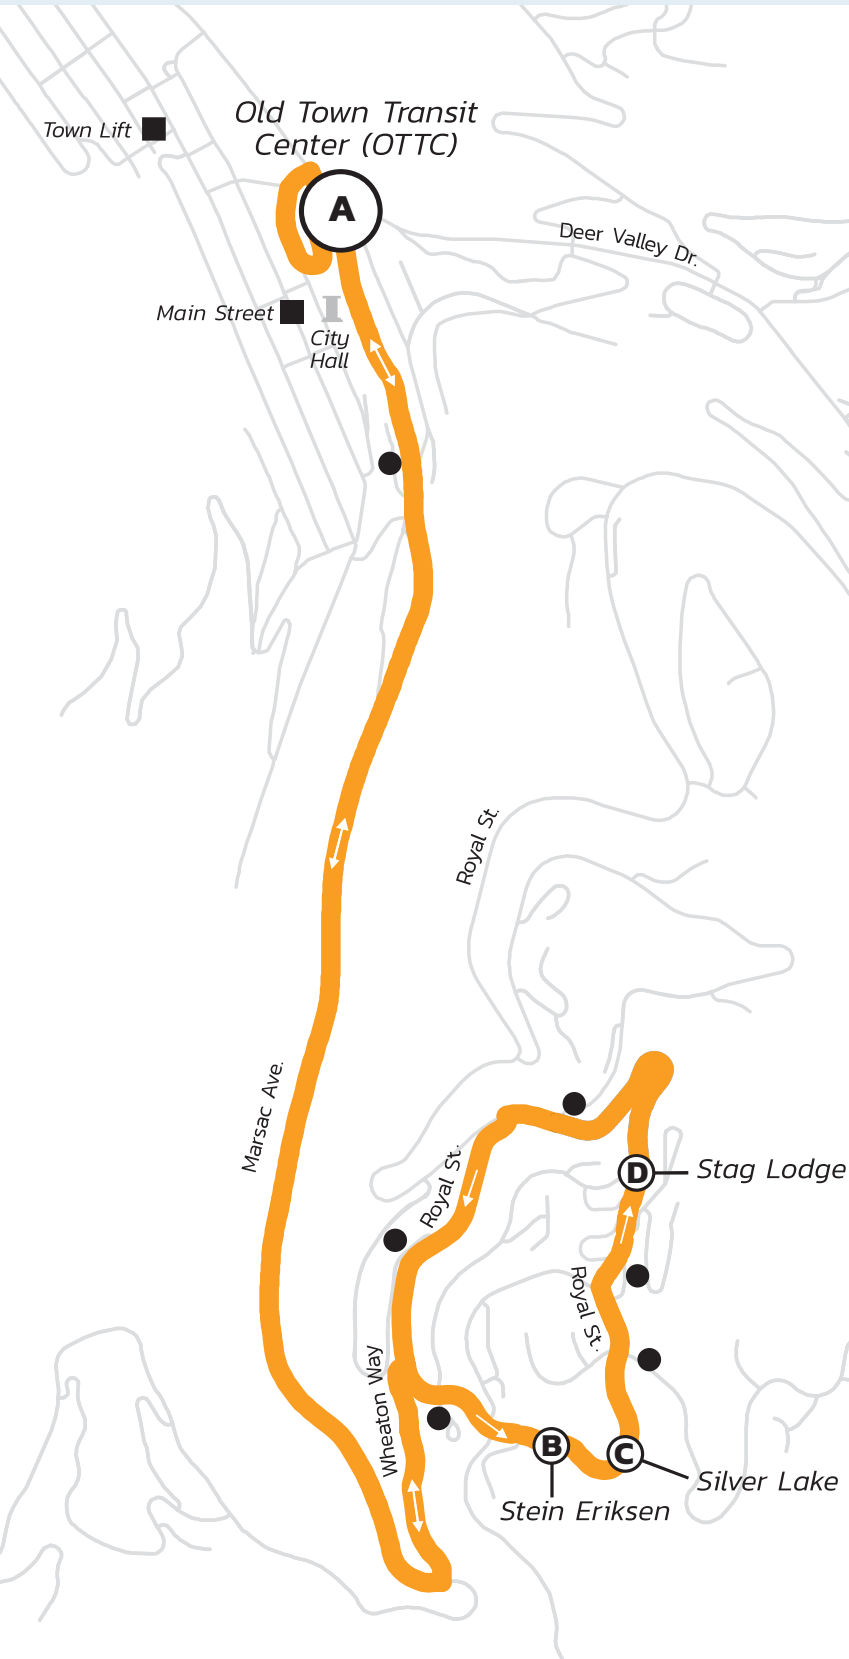

Hours: 5:46 AM–11:16 PM

From Old Town Transit Center (OTTC)
Seven days a week

**Main Street (OTTC)–
Silver Lake Village**

Every 30 Minutes

To Silver Lake		
A	B	C
Main St. (OTTC)	Stein Eriksen	Silver Lake (Arrive)
5:46 AM	5:51 AM	5:52 AM
6:16 AM	6:21 AM	6:22 AM
6:46 AM	6:51 AM	6:52 AM
7:16 AM	7:21 AM	7:22 AM
7:46 AM	7:51 AM	7:52 AM
8:16 AM	8:21 AM	8:22 AM
8:46 AM	8:51 AM	8:52 AM
9:16 AM	9:21 AM	9:22 AM
9:46 AM	9:51 AM	9:52 AM
10:16 AM	10:21 AM	10:22 AM
10:46 AM	10:51 AM	10:52 AM
11:16 AM	11:21 AM	11:22 AM
11:46 AM	11:51 AM	11:52 AM
12:16 PM	12:21 PM	12:22 PM
12:46 PM	12:51 PM	12:52 PM
1:16 PM	1:21 PM	1:22 PM
1:46 PM	1:51 PM	1:52 PM
2:16 PM	2:21 PM	2:22 PM
2:46 PM	2:51 PM	2:52 PM
3:16 PM	3:21 PM	3:22 PM
3:46 PM	3:51 PM	3:52 PM
4:16 PM	4:21 PM	4:22 PM
4:46 PM	4:51 PM	4:52 PM
5:16 PM	5:21 PM	5:22 PM
5:46 PM	5:51 PM	5:52 PM
6:16 PM	6:21 PM	6:22 PM
6:46 PM	6:51 PM	6:52 PM
7:16 PM	7:21 PM	7:22 PM
7:46 PM	7:51 PM	7:52 PM
8:16 PM	8:21 PM	8:22 PM
8:46 PM	8:51 PM	8:52 PM
9:16 PM	9:21 PM	9:22 PM
9:46 PM	9:51 PM	9:52 PM
10:16 PM	10:21 PM	10:22 PM
10:46 PM	10:51 PM	10:52 PM
11:16 PM	11:21 PM	11:22 PM

Legend

- Transit Hub/Major Transfer Point
- Scheduled Timepoint
- Bus Stop (Approximate Location)
- Noteworthy Location
- Government Building
- Grocery Store
- Library
- School
- Hospital