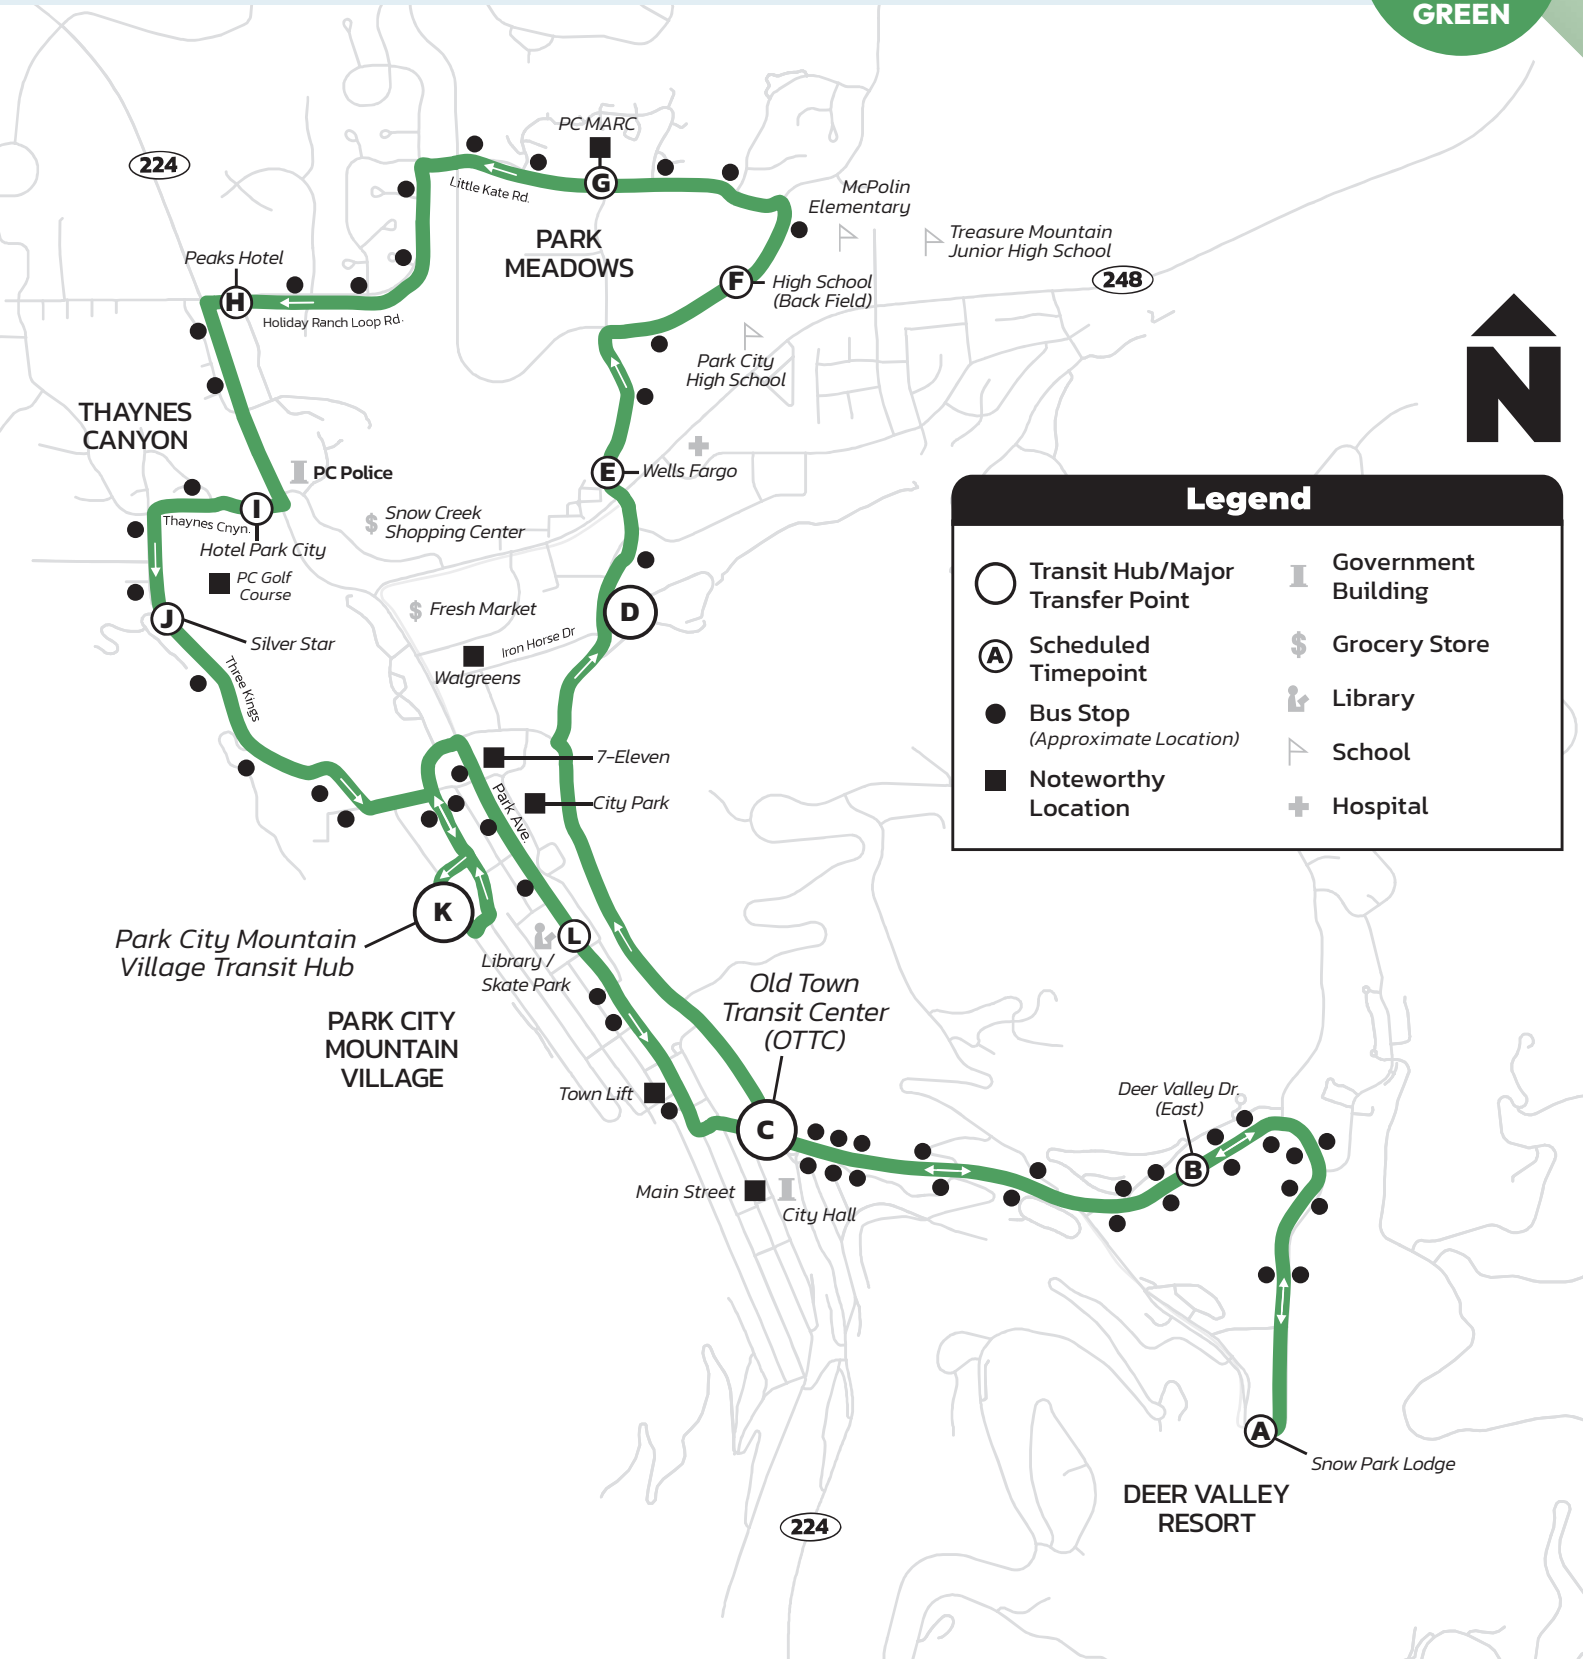

Hours: 6:03 AM–11:18 PM

From Old Town Transit Center (OTTC)
Seven days a week

Park Meadows/Thaynes –Deer Valley Resort

Every 15–30 Minutes

Legend

Transit Hub/Major Transfer Point	Government Building
Scheduled Timepoint	Grocery Store
Bus Stop (Approximate Location)	Library
Noteworthy Location	School
	Hospital