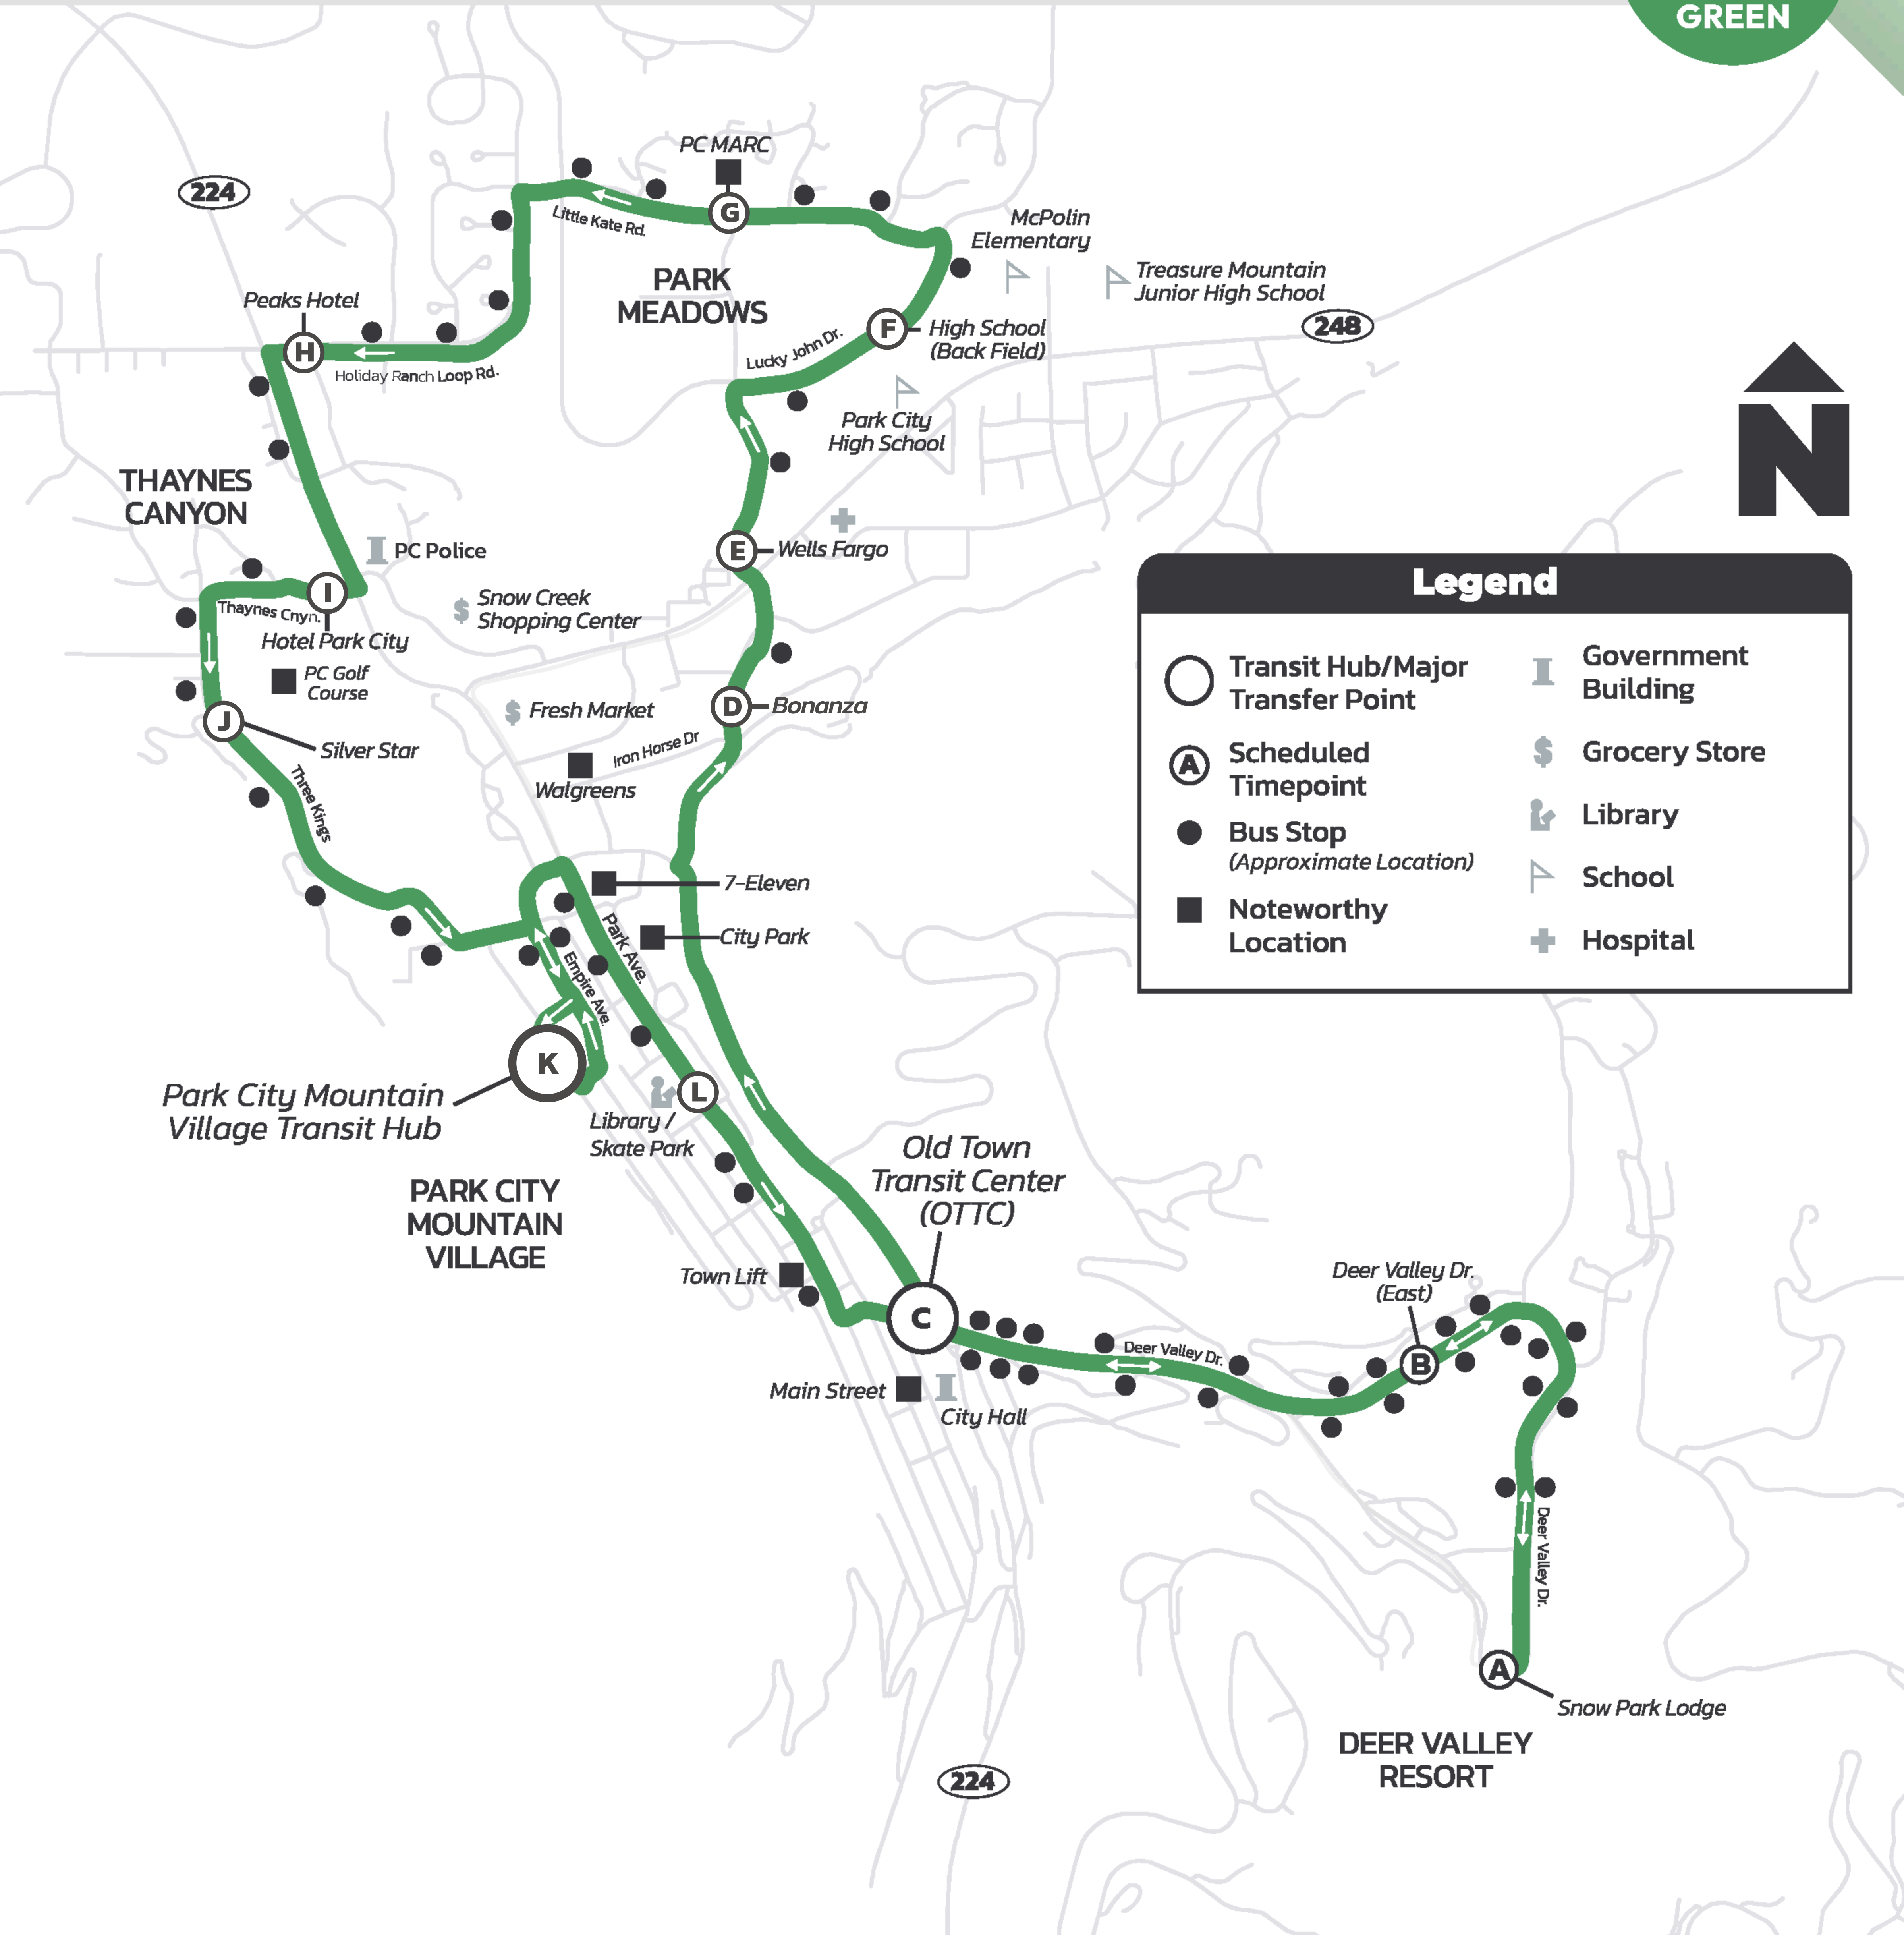

Hours: 6:49 AM–11:19 PM

From Old Town Transit Center (OTTC)
Seven days a week

Park Meadows/Thaynes Canyon–Deer Valley Resort

Every 30 Minutes

Legend

- Transit Hub/Major Transfer Point
- Ⓐ Scheduled Timepoint
- Bus Stop (Approximate Location)
- Noteworthy Location
- I Government Building
- \$ Grocery Store
- 📖 Library
- 🏫 School
- ⛑ Hospital