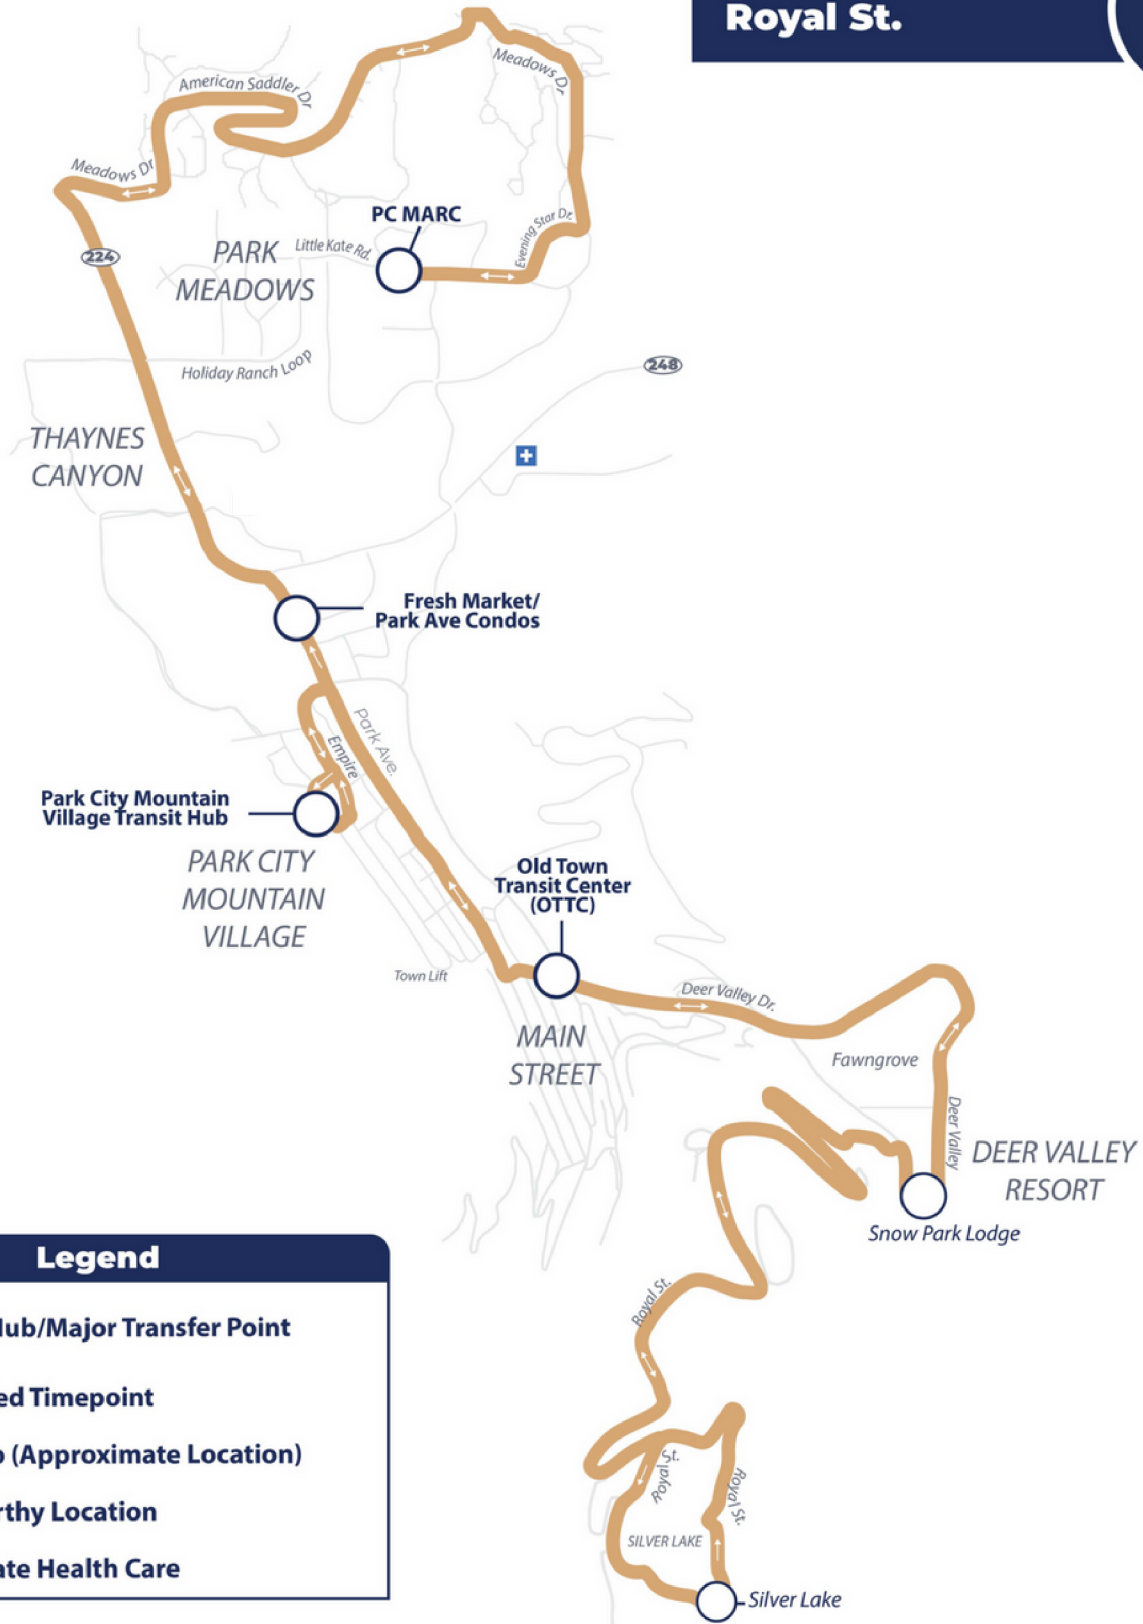

20 Tan Meadows Dr. & Royal St.

Legend

 Transit Hub/Major Transfer Point

 Scheduled Timepoint

 Bus Stop (Approximate Location)

 Noteworthy Location

 Immediate Health Care

20 Tan schedule:

To Silver Lake

PC MARC	8:08	9:58	11:48	13:38	15:28
Evening Star	8:10	10:00	11:50	13:40	15:30
Park Meadows Country Club	8:13	10:03	11:53	13:43	15:33
Meadows Dr. & SR224	8:20	10:10	12:00	13:50	15:40
Fresh Market West	8:25	10:15	12:05	13:55	15:45
PC Mtn.	8:28	10:18	12:08	13:58	15:48
OTTC	8:36	10:26	12:16	14:06	15:56
Deer Valley Resort	8:42	10:32	12:22	14:12	16:02
Ontario Lodge	8:48	10:38	12:28	14:18	16:08
Silver Lake	8:52	10:42	12:32	14:22	16:12

To Park Meadows

Silver Lake	8:57	10:47	12:37	14:27	16:17
Ontario Lodge	9:00	10:50	12:40	14:30	16:20
Deer Valley Resort	9:12	11:02	12:52	14:42	16:32
OTTC	9:22	11:12	13:02	14:52	16:42
PC Mtn.	9:30	11:20	13:10	15:00	16:50
Fresh Market	9:34	11:24	13:14	15:04	16:54
Meadows Dr. & SR224	9:38	11:28	13:18	15:08	16:58
Park Meadows Country Club	9:43	11:33	13:23	15:13	17:03
Evening Star	9:46	11:36	13:26	15:16	17:06
PC MARC	9:47	11:37	13:27	15:17	17:07