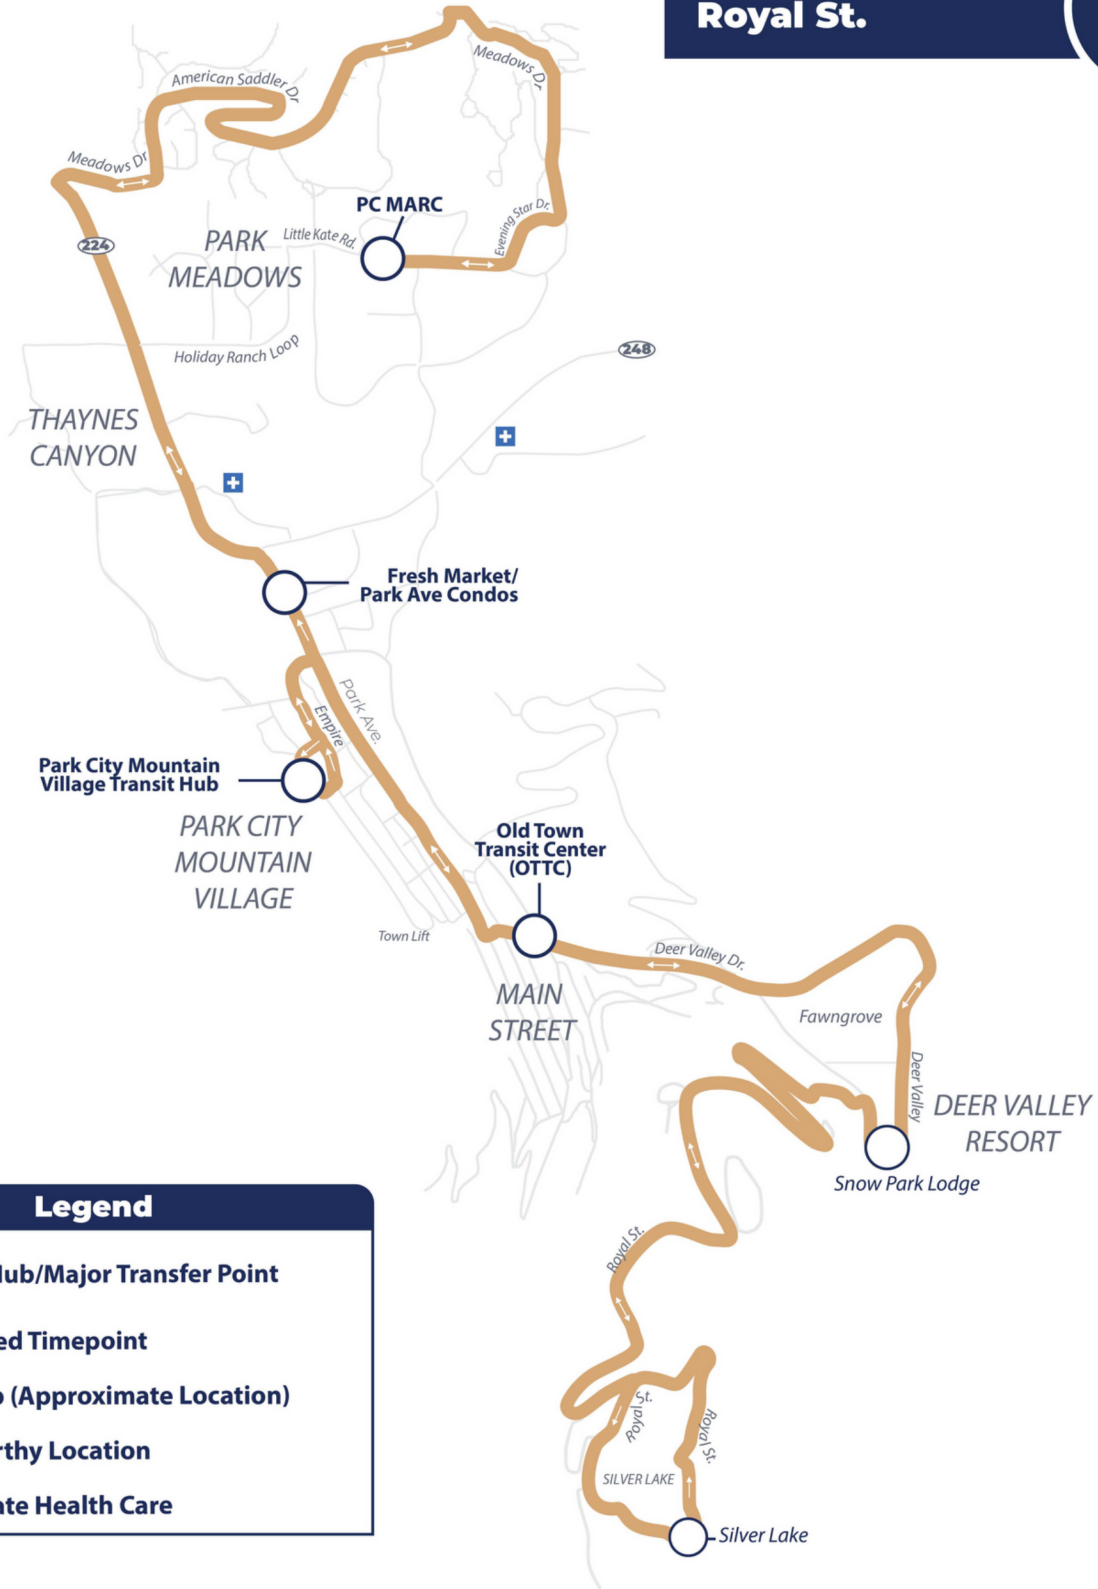

20 Tan Meadows Dr. & Royal St.

Legend

 Transit Hub/Major Transfer Point

 Scheduled Timepoint

 Bus Stop (Approximate Location)

 Noteworthy Location

 Immediate Health Care

20 Tan schedule:

To Silver Lake

PC MARC	8:08	9:58	11:48	13:38	15:28
Evening Star	8:10	10:00	11:50	13:40	15:30
Park Meadows Country Club	8:13	10:03	11:53	13:43	15:33
Meadows Dr. & SR224	8:20	10:10	12:00	13:50	15:40
Fresh Market West	8:25	10:15	12:05	13:55	15:45
PC Mtn.	8:28	10:18	12:08	13:58	15:48
OTTC	8:36	10:26	12:16	14:06	15:56
Deer Valley Resort	8:42	10:32	12:22	14:12	16:02
Ontario Lodge	8:48	10:38	12:28	14:18	16:08
Silver Lake	8:52	10:42	12:32	14:22	16:12

To Park Meadows

Silver Lake	8:57	10:47	12:37	14:27	16:17
Ontario Lodge	9:00	10:50	12:40	14:30	16:20
Deer Valley Resort	9:12	11:02	12:52	14:42	16:32
OTTC	9:22	11:12	13:02	14:52	16:42
PC Mtn.	9:30	11:20	13:10	15:00	16:50
Fresh Market	9:34	11:24	13:14	15:04	16:54
Meadows Dr. & SR224	9:38	11:28	13:18	15:08	16:58
Park Meadows Country Club	9:43	11:33	13:23	15:13	17:03
Evening Star	9:46	11:36	13:26	15:16	17:06
PC MARC	9:47	11:37	13:27	15:17	17:07