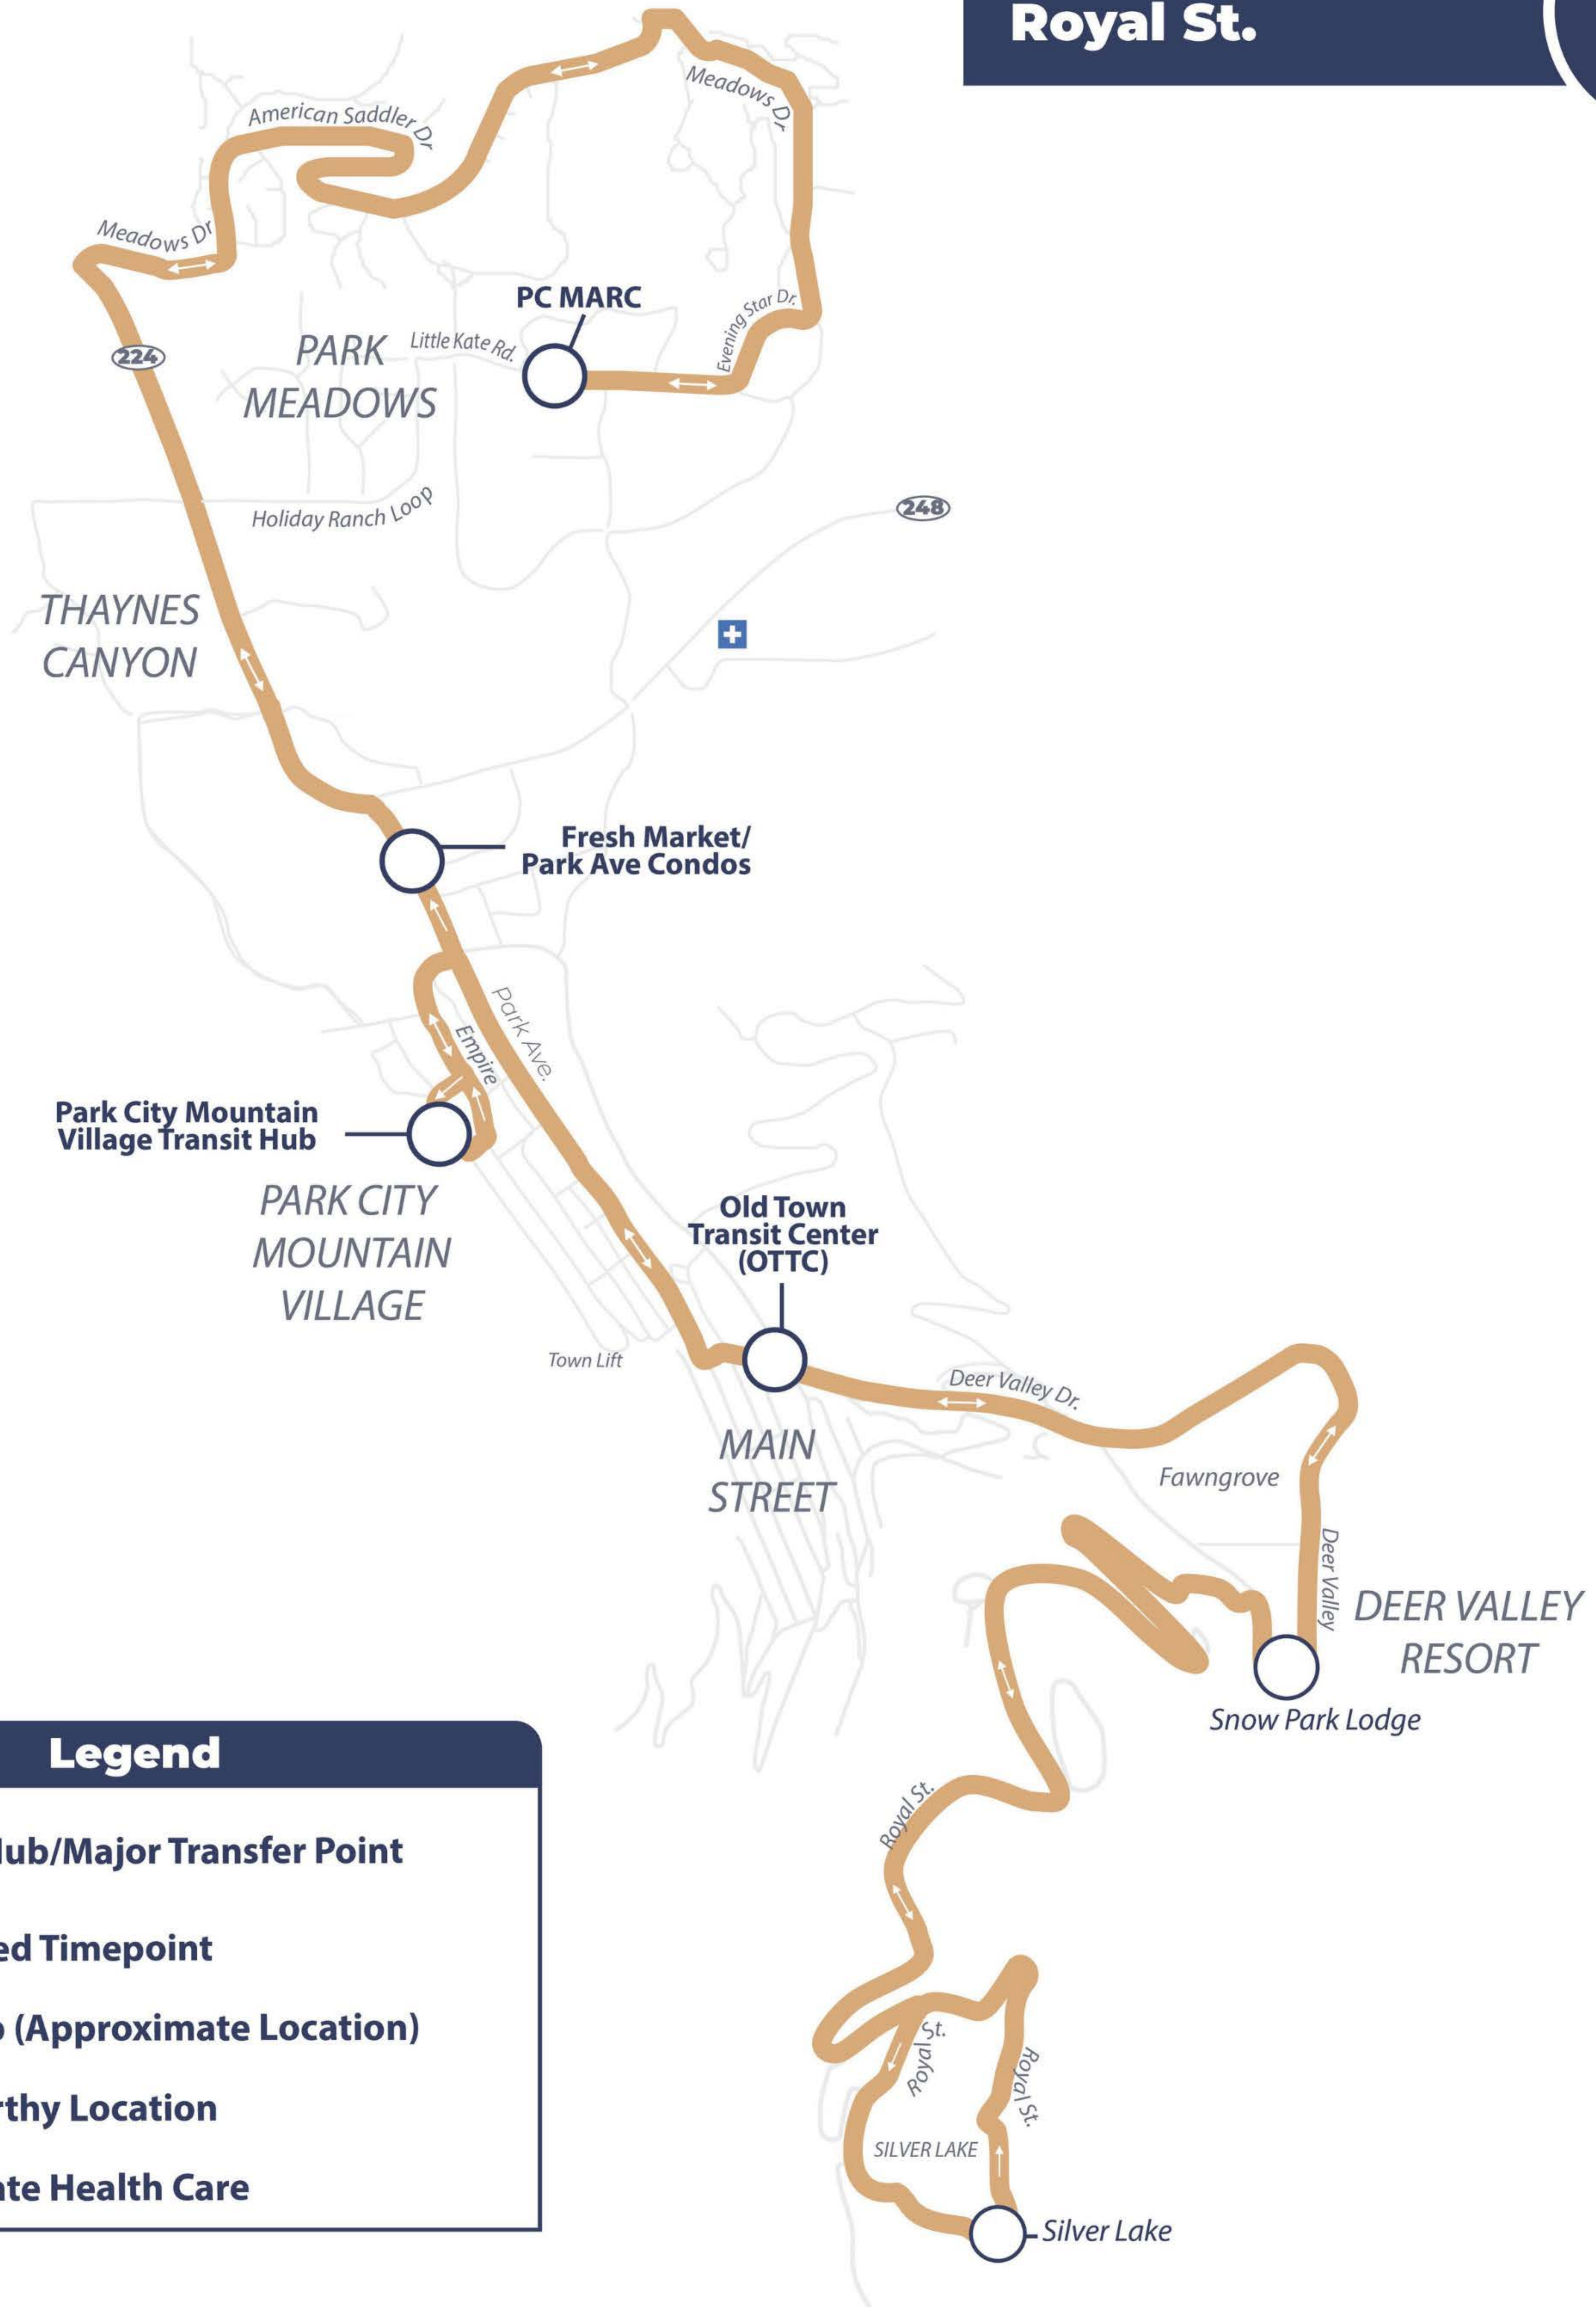

20 Tan Meadows Dr. & Royal St.

Legend

Transit Hub/Major Transfer Point

Scheduled Timepoint

Bus Stop (Approximate Location)

Noteworthy Location

Immediate Health Care

20 Tan schedule:

To Silver Lake

PC MARC	8:08	9:58	11:48	13:38	15:28
Evening Star	8:10	10:00	11:50	13:40	15:30
Park Meadows Country Club	8:13	10:03	11:53	13:43	15:33
Meadows Dr. & SR224	8:20	10:10	12:00	13:50	15:40
Fresh Market West	8:25	10:15	12:05	13:55	15:45
PC Mtn.	8:28	10:18	12:08	13:58	15:48
OTTC	8:36	10:26	12:16	14:06	15:56
Deer Valley Resort	8:42	10:32	12:22	14:12	16:02
Ontario Lodge	8:48	10:38	12:28	14:18	16:08
Silver Lake	8:52	10:42	12:32	14:22	16:12

To Park Meadows

Silver Lake	8:57	10:47	12:37	14:27	16:17
Ontario Lodge	9:00	10:50	12:40	14:30	16:20
Deer Valley Resort	9:12	11:02	12:52	14:42	16:32
OTTC	9:22	11:12	13:02	14:52	16:42
PC Mtn.	9:30	11:20	13:10	15:00	16:50
Fresh Market	9:34	11:24	13:14	15:04	16:54
Meadows Dr. & SR224	9:38	11:28	13:18	15:08	16:58
Park Meadows Country Club	9:43	11:33	13:23	15:13	17:03
Evening Star	9:46	11:36	13:26	15:16	17:06
PC MARC	9:47	11:37	13:27	15:17	17:07