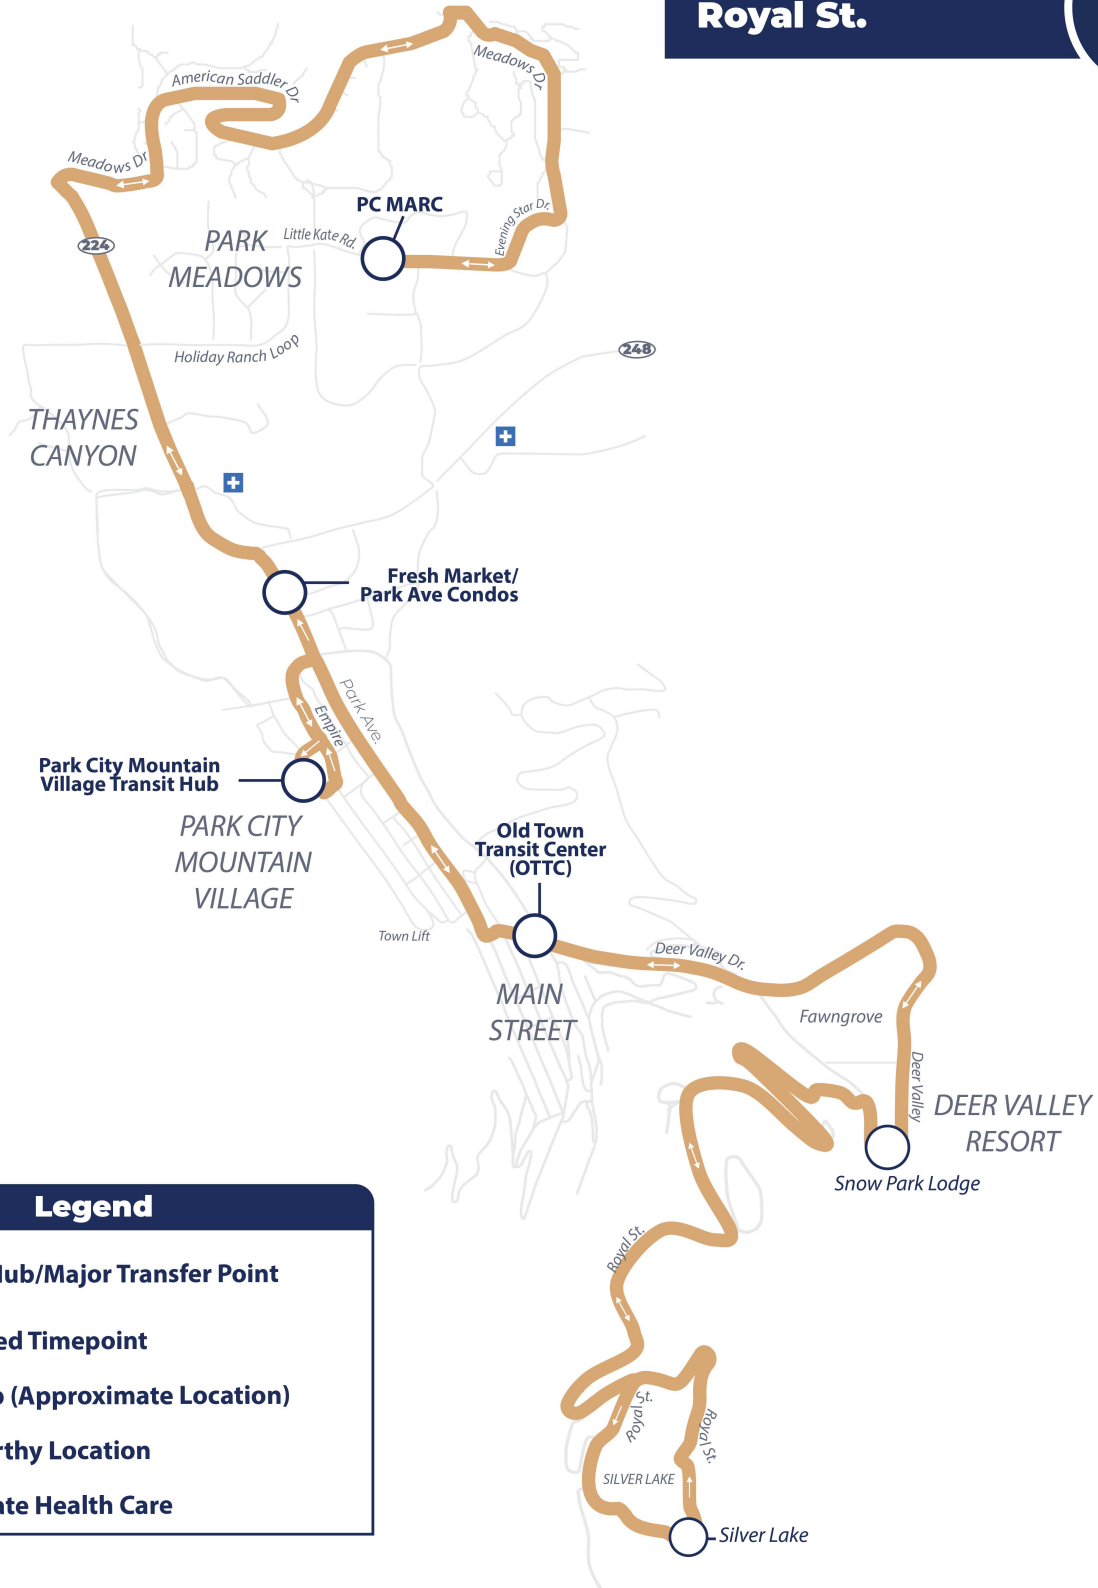

20 Tan Meadows Dr. & Royal St.

Legend

 Transit Hub/Major Transfer Point

 Scheduled Timepoint

 Bus Stop (Approximate Location)

 Noteworthy Location

 Immediate Health Care

20 Tan schedule:

To Silver Lake

PC MARC	8:08	9:58	11:48	13:38	15:28
Evening Star	8:10	10:00	11:50	13:40	15:30
Park Meadows Country Club	8:13	10:03	11:53	13:43	15:33
Meadows Dr. & SR224	8:20	10:10	12:00	13:50	15:40
Fresh Market West	8:25	10:15	12:05	13:55	15:45
PC Mtn.	8:28	10:18	12:08	13:58	15:48
OTTC	8:36	10:26	12:16	14:06	15:56
Deer Valley Resort	8:42	10:32	12:22	14:12	16:02
Ontario Lodge	8:48	10:38	12:28	14:18	16:08
Silver Lake	8:52	10:42	12:32	14:22	16:12

To Park Meadows

Silver Lake	8:57	10:47	12:37	14:27	16:17
Ontario Lodge	9:00	10:50	12:40	14:30	16:20
Deer Valley Resort	9:12	11:02	12:52	14:42	16:32
OTTC	9:22	11:12	13:02	14:52	16:42
PC Mtn.	9:30	11:20	13:10	15:00	16:50
Fresh Market	9:34	11:24	13:14	15:04	16:54
Meadows Dr. & SR224	9:38	11:28	13:18	15:08	16:58
Park Meadows Country Club	9:43	11:33	13:23	15:13	17:03
Evening Star	9:46	11:36	13:26	15:16	17:06
PC MARC	9:47	11:37	13:27	15:17	17:07