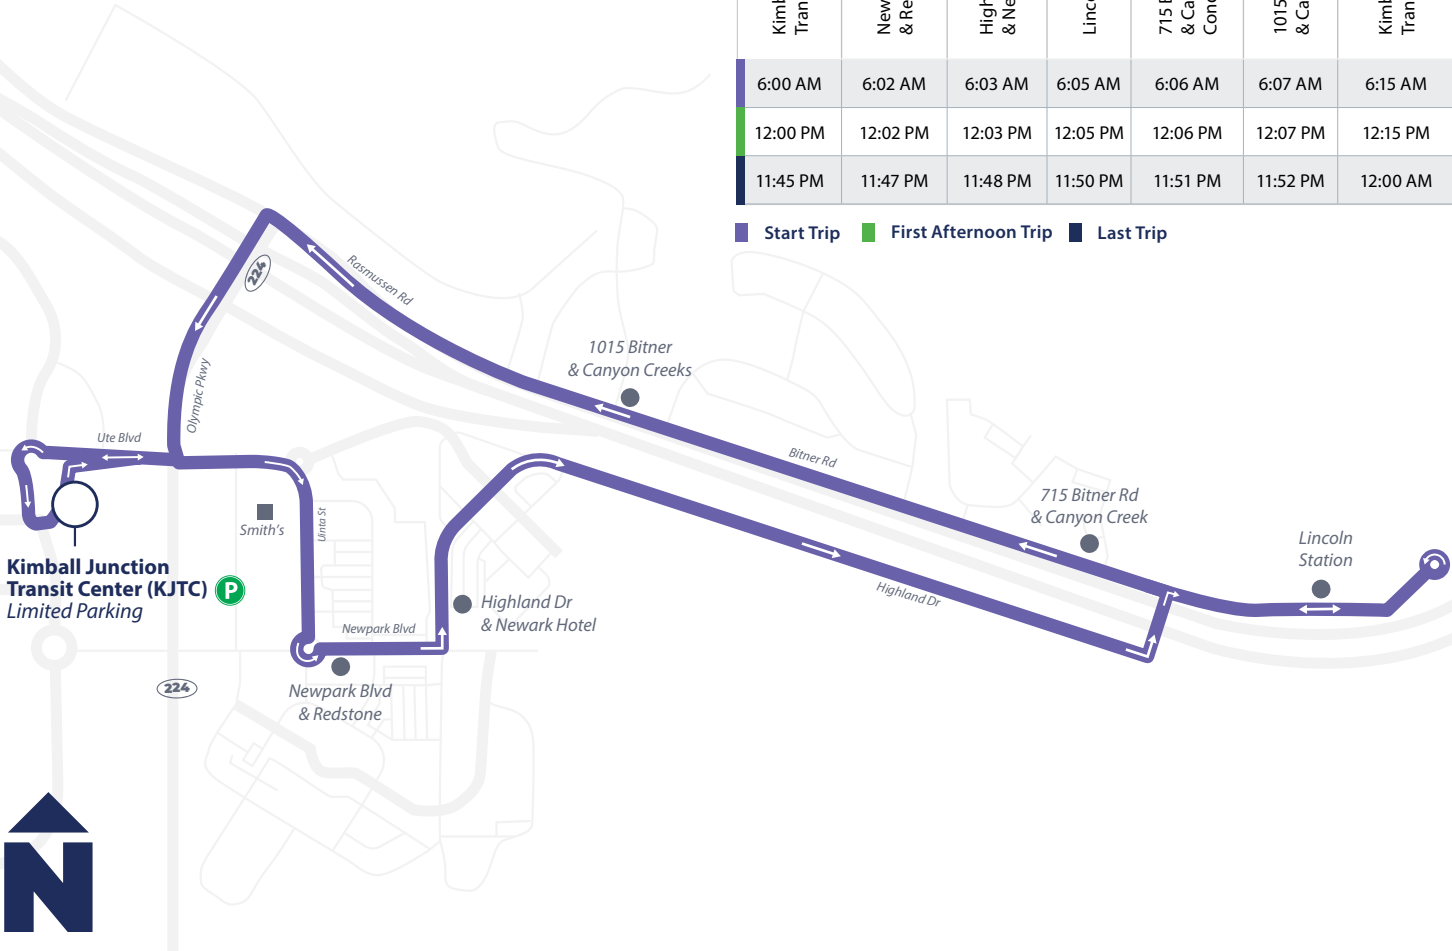

Hours: 6 AM - Midnight
7 days a week

Bitner Shuttle

Every 15 Minutes

104

Counterclockwise loop

Kimball Junction Transit Center	Newpark Blvd & Redstone	Highland Dr & Newpark Hotel	Lincoln Station	715 Bitner Rd & Canyon Creek Condos	1015 Bitner & Canyon Creek	Kimball Junction Transit Center
6:00 AM	6:02 AM	6:03 AM	6:05 AM	6:06 AM	6:07 AM	6:15 AM
12:00 PM	12:02 PM	12:03 PM	12:05 PM	12:06 PM	12:07 PM	12:15 PM
11:45 PM	11:47 PM	11:48 PM	11:50 PM	11:51 PM	11:52 PM	12:00 AM

■ Start Trip
■ First Afternoon Trip
■ Last Trip

Legend

- Transit Hub/Major Transfer Point
- Bus Stop (Approximate Location)
- Noteworthy Location
- Park & Ride

Note:
Timepoints shown are High Valley Transit's major stops. Please visit highvalleytransit.org/bus-routes or scan the QR code for detailed timetable.