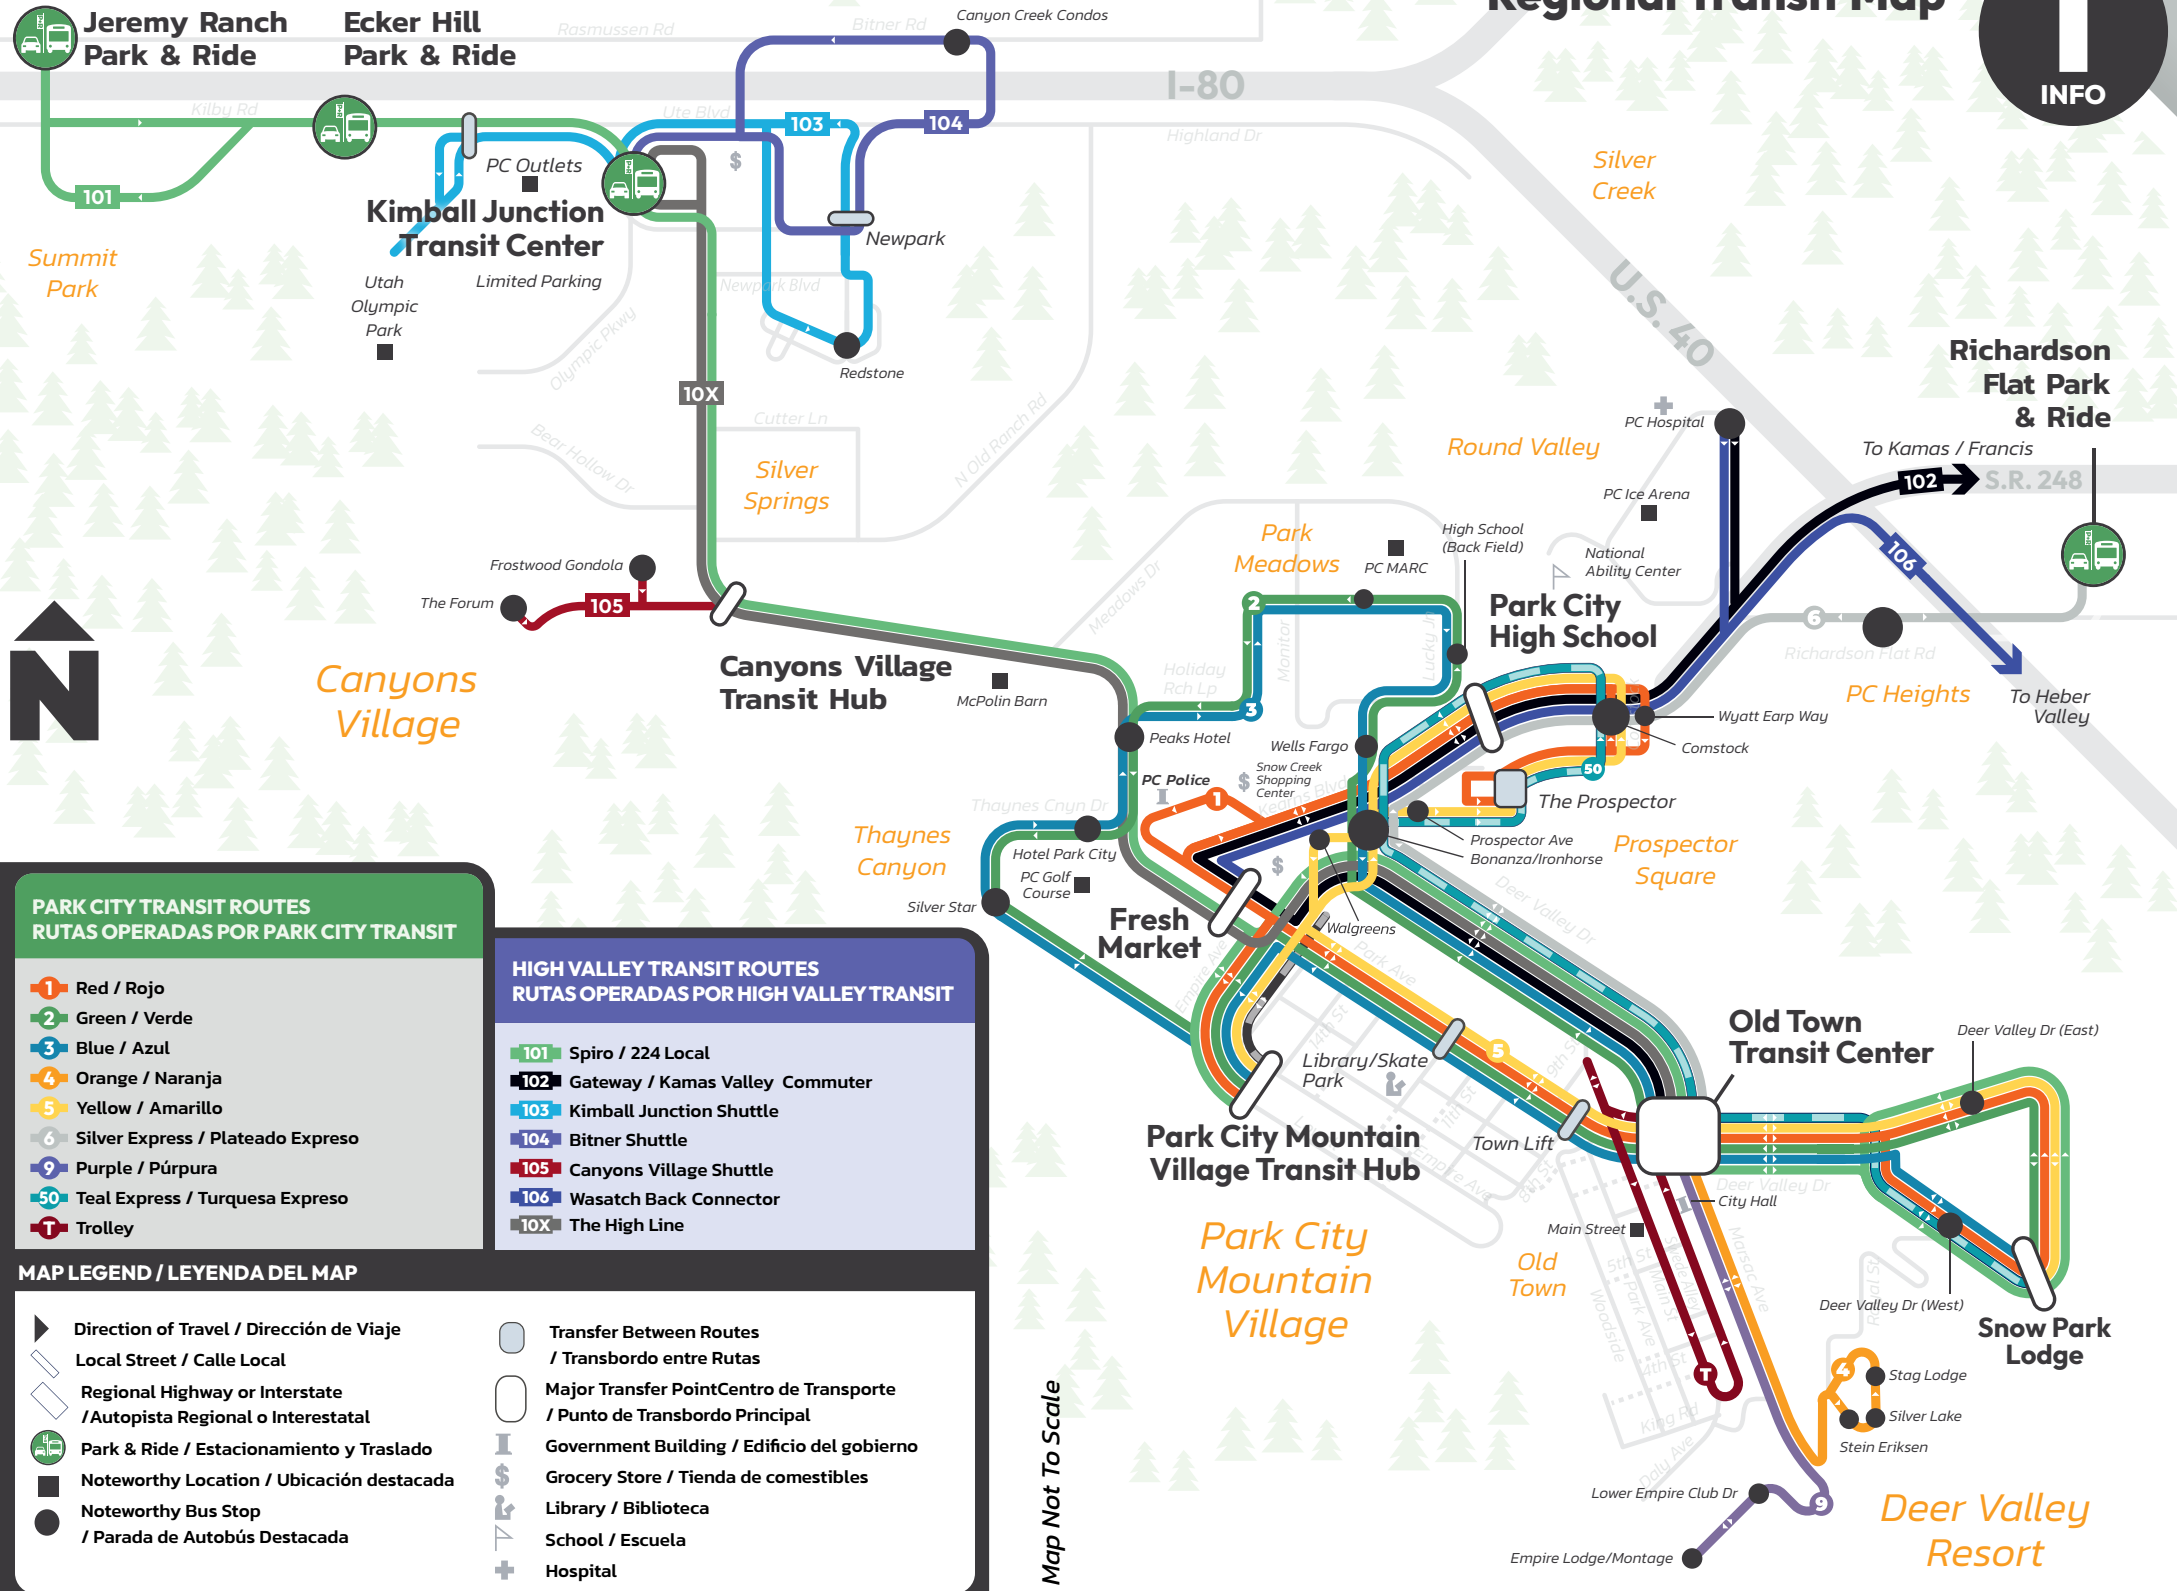

Regional Transit Map

PARK CITY TRANSIT ROUTES RUTAS OPERADAS POR PARK CITY TRANSIT

- 1 Red / Rojo
- 2 Green / Verde
- 3 Blue / Azul
- 4 Orange / Naranja
- 5 Yellow / Amarillo
- 6 Silver Express / Plateado Expreso
- 9 Purple / Púrpura
- 50 Teal Express / Turquesa Expreso
- T Trolley

HIGH VALLEY TRANSIT ROUTES RUTAS OPERADAS POR HIGH VALLEY TRANSIT

- 101 Spiro / 224 Local
- 102 Gateway / Kamas Valley Commuter
- 103 Kimball Junction Shuttle
- 104 Bitner Shuttle
- 105 Canyons Village Shuttle
- 106 Wasatch Back Connector
- 10X The High Line