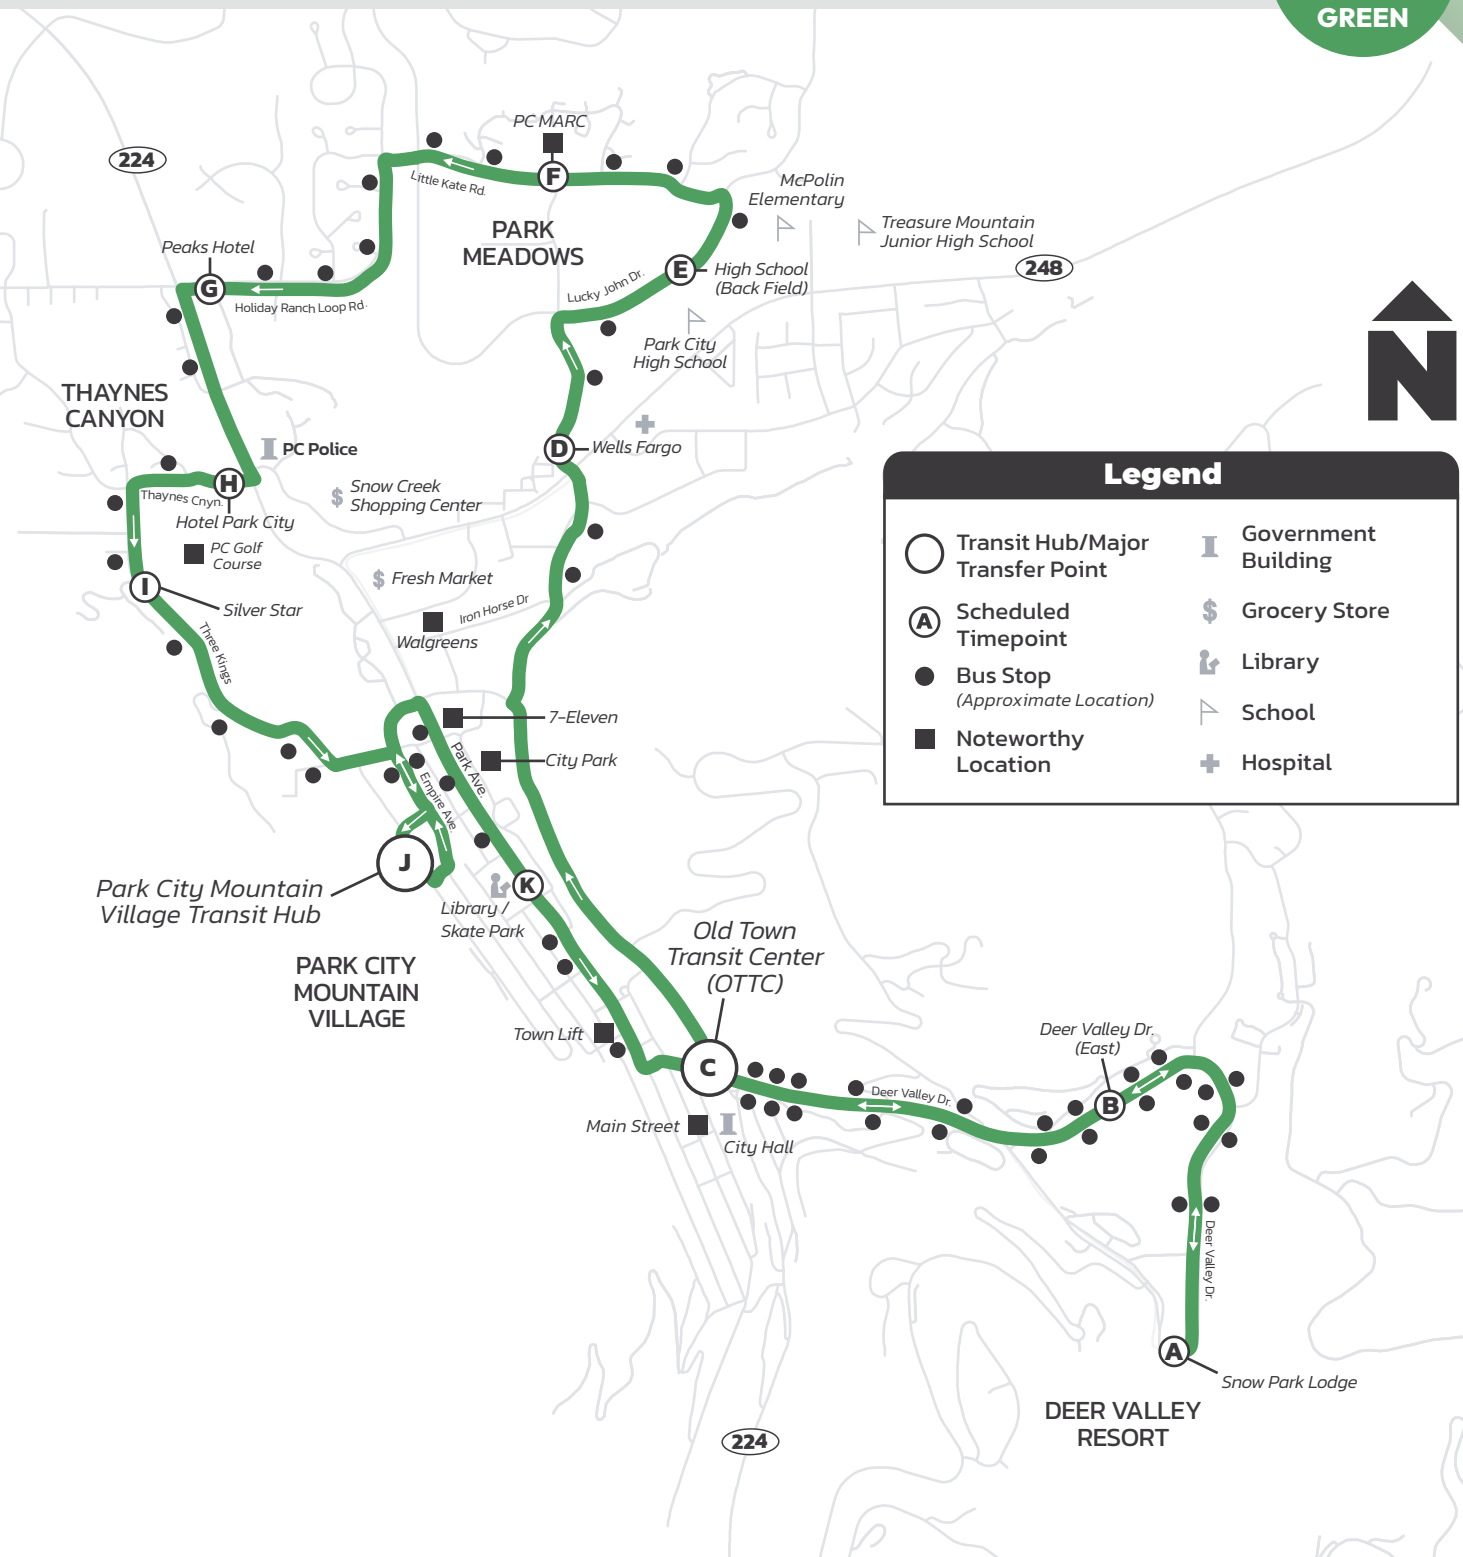

Hours: 6:49 AM—11:19 PM

From Old Town Transit Center (OTTC)

Seven days a week

Park Meadows/Thaynes Canyon-Deer Valley Resort

Every 30 Minutes

Legend

Scheduled Timepoint	Government Building
Transit Hub/Major Transfer Point	Grocery Store
Bus Stop (Approximate Location)	Library
Noteworthy Location	School
Hospital	