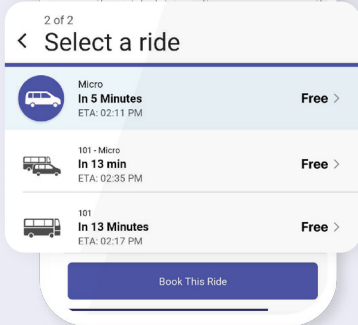

Use the High Valley Transit mobile app to make the most of your time here.

If you're looking for the fastest, easiest way to get where you're going, we've got you covered.

The HVT app lets you:

- ✓ Plan your entire trip from start to finish — input your pickup and dropoff addresses and the app will tell you the fastest way to get where you're going (bus, Micro, or both).
- ✓ Get detailed instructions on how to get to a bus stop.
- ✓ View the real time location of your bus as it approaches.

Download the **High Valley Transit** app or call (435) 246-1538 to get started.

Micro Service Zones

— Summit County

— Heber Valley

Popular Destinations

- | | |
|-----------------------------------|--------------------------------|
| ① Kimball Junction Transit Center | ⑥ Park City Medical Center |
| ② Jeremy Ranch Park & Ride | ⑦ Wasatch Mountain State Park |
| ③ Ecker Hill Park & Ride | ⑧ Utah Valley University |
| ④ Outlets Park City | ⑨ Soldier Hollow Nordic Center |
| ⑤ Canyons Village Transit Hub | |

Micro zones are subject to change.

For the full Micro & bus line maps, visit highvalleytransit.org/service-maps

How to book a Micro.

- 1. Create an account.**
 Download the High Valley Transit app from the **App Store** or **Google Play Store** and follow the simple sign-up steps.
- 2. Book a ride.**
 Enter your pickup and dropoff addresses and choose the ride option that works for you.
- 3. Meet your driver.**
 Check the app to find out exactly where to meet the vehicle, which may be a short walk from the address you give us.