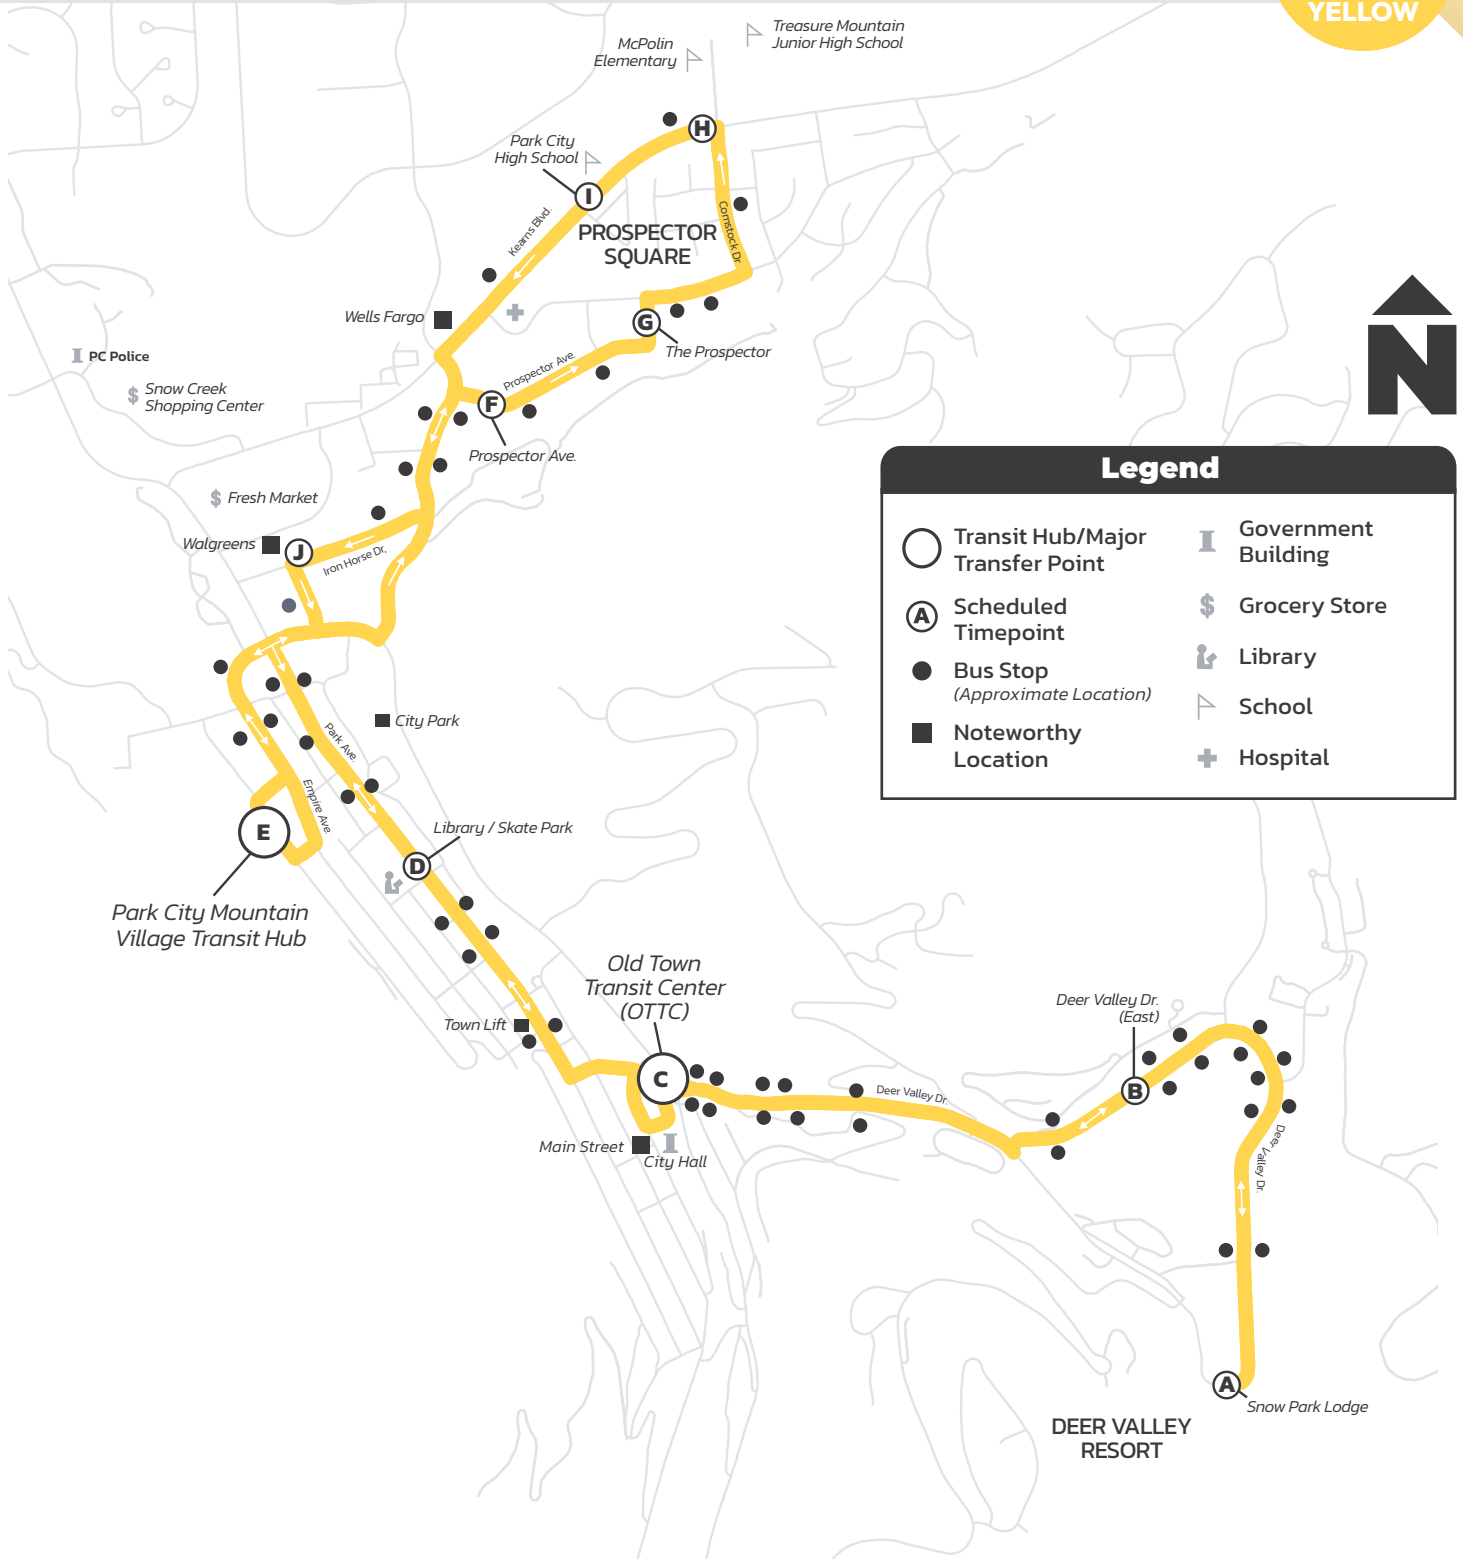

Legend

- Transit Hub/Major Transfer Point
- Scheduled Timepoint
- Bus Stop (Approximate Location)
- Noteworthy Location
- Government Building
- Grocery Store
- Library
- School
- Hospital

Hours: 7:10 AM–11:10 PM

From Old Town Transit Center (OTTC)

Seven days a week

Prospector Square– Deer Valley Resort

Every 30 Minutes

5
YELLOW

Legend

- Transit Hub/Major Transfer Point
- Ⓐ Scheduled Timepoint
- Bus Stop (Approximate Location)
- Noteworthy Location
- Ⓘ Government Building
- ⌘ Grocery Store
- 📖 Library
- 🏫 School
- ⊕ Hospital