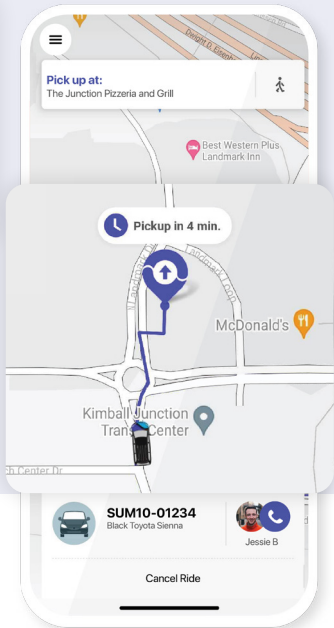

Use the High Valley Transit mobile app to make the most of your time here.

If you're looking for the fastest, easiest way to get where you're going, we've got you covered.

The HVT app lets you:

- ✓ Plan your entire trip from start to finish — input your pickup and dropoff addresses and the app will tell you the fastest way to get where you're going (bus, Micro, or both).
- ✓ Get detailed instructions on how to get to a bus stop.
- ✓ View the real time location of your bus as it approaches.

Download the **High Valley Transit** app or call (435) 246-1538 to get started.

Micro Service Zones

— Summit County

— Heber Valley

Popular Destinations

- | | |
|-----------------------------------|--------------------------------|
| ① Kimball Junction Transit Center | ⑥ Park City Medical Center |
| ② Jeremy Ranch Park & Ride | ⑦ Wasatch Mountain State Park |
| ③ Ecker Hill Park & Ride | ⑧ Utah Valley University |
| ④ Outlets Park City | ⑨ Soldier Hollow Nordic Center |
| ⑤ Canyons Village Transit Hub | |

Micro zones are subject to change.

For the full Micro & bus line maps, visit highvalleytransit.org/service-maps

How to book a Micro.

- 1. Create an account.**
 Download the High Valley Transit app from the **App Store** or **Google Play Store** and follow the simple sign-up steps.
- 2. Book a ride.**
 Enter your pickup and dropoff addresses and choose the ride option that works for you.
- 3. Meet your driver.**
 Check the app to find out exactly where to meet the vehicle, which may be a short walk from the address you give us.