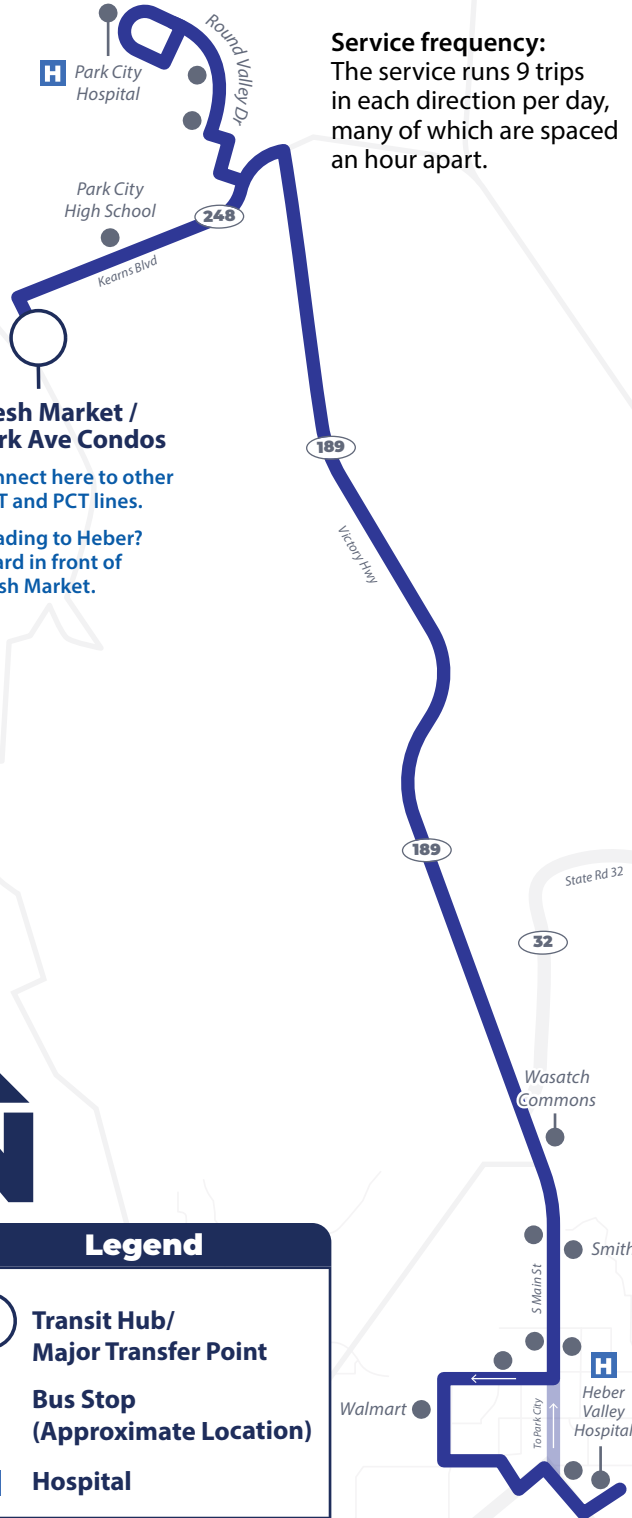

Hours: 6 AM - 10:45 AM and 3 PM - 8:45 PM
7 days a week

Wasatch Back Connector

9 daily roundtrips

106

Service frequency:
The service runs 9 trips in each direction per day, many of which are spaced an hour apart.

Fresh Market / Park Ave Condos

Connect here to other HVT and PCT lines.

Heading to Heber Valley
Board in front of Fresh Market.

Legend

- Transit Hub/
  Major Transfer Point
- Bus Stop
  (Approximate Location)
- Hospital

Inbound to Heber Valley Hospital

Park Ave & Fresh Market	Park City Medical Center	Wasatch Commons & US 40	N Main St & 500 N (Holiday Lanes)	S 300 W & 1080 S (Walmart)	Heber Valley Hospital
6:00 AM	6:09 AM	6:26 AM	6:29 AM	6:35 AM	6:44 AM
7:00 AM	7:09 AM	7:26 AM	7:29 AM	7:35 AM	7:44 AM
8:00 AM	8:09 AM	8:26 AM	8:29 AM	8:35 AM	8:44 AM
9:00 AM	9:09 AM	9:26 AM	9:29 AM	9:35 AM	9:44 AM
3:00 PM	3:09 PM	3:26 PM	3:29 PM	3:35 PM	3:44 PM
4:00 PM	4:09 PM	4:26 PM	4:29 PM	4:35 PM	4:44 PM
5:00 PM	5:09 PM	5:26 PM	5:29 PM	5:35 PM	5:44 PM
6:00 PM	6:09 PM	6:26 PM	6:29 PM	6:35 PM	6:44 PM
8:00 PM	8:09 PM	8:26 PM	8:29 PM	8:35 PM	8:44 PM

Outbound to Park Ave & Fresh Markey

Heber Valley Hospital	S Main St & E 1200 S (Hub Cafe)	N Main St & 500 N (Smith's)	Wasatch Commons & US 40	Park City Medical Center	Park Ave Condos
6:00 AM	6:02 AM	6:06 AM	6:09 AM	6:27 AM	6:36 AM
7:00 AM	7:02 AM	7:06 AM	7:09 AM	7:27 AM	7:36 AM
8:00 AM	8:02 AM	8:06 AM	8:09 AM	8:27 AM	8:36 AM
9:00 AM	9:02 AM	9:06 AM	9:09 AM	9:27 AM	9:36 AM
10:00 AM	10:02 AM	10:06 AM	10:09 AM	10:27 AM	10:36 AM
4:00 PM	4:02 PM	4:06 PM	4:09 PM	4:27 PM	4:36 PM
5:00 PM	5:02 PM	5:06 PM	5:09 PM	5:27 PM	5:36 PM
6:00 PM	6:02 PM	6:06 PM	6:09 PM	6:27 PM	6:27 PM
7:00 PM	7:02 PM	7:06 PM	7:09 PM	7:27 PM	7:36 PM

Note:
Timepoints shown are High Valley Transit's major stops. Please visit highvalleytransit.org/bus-routes or scan the QR code for detailed timetable.