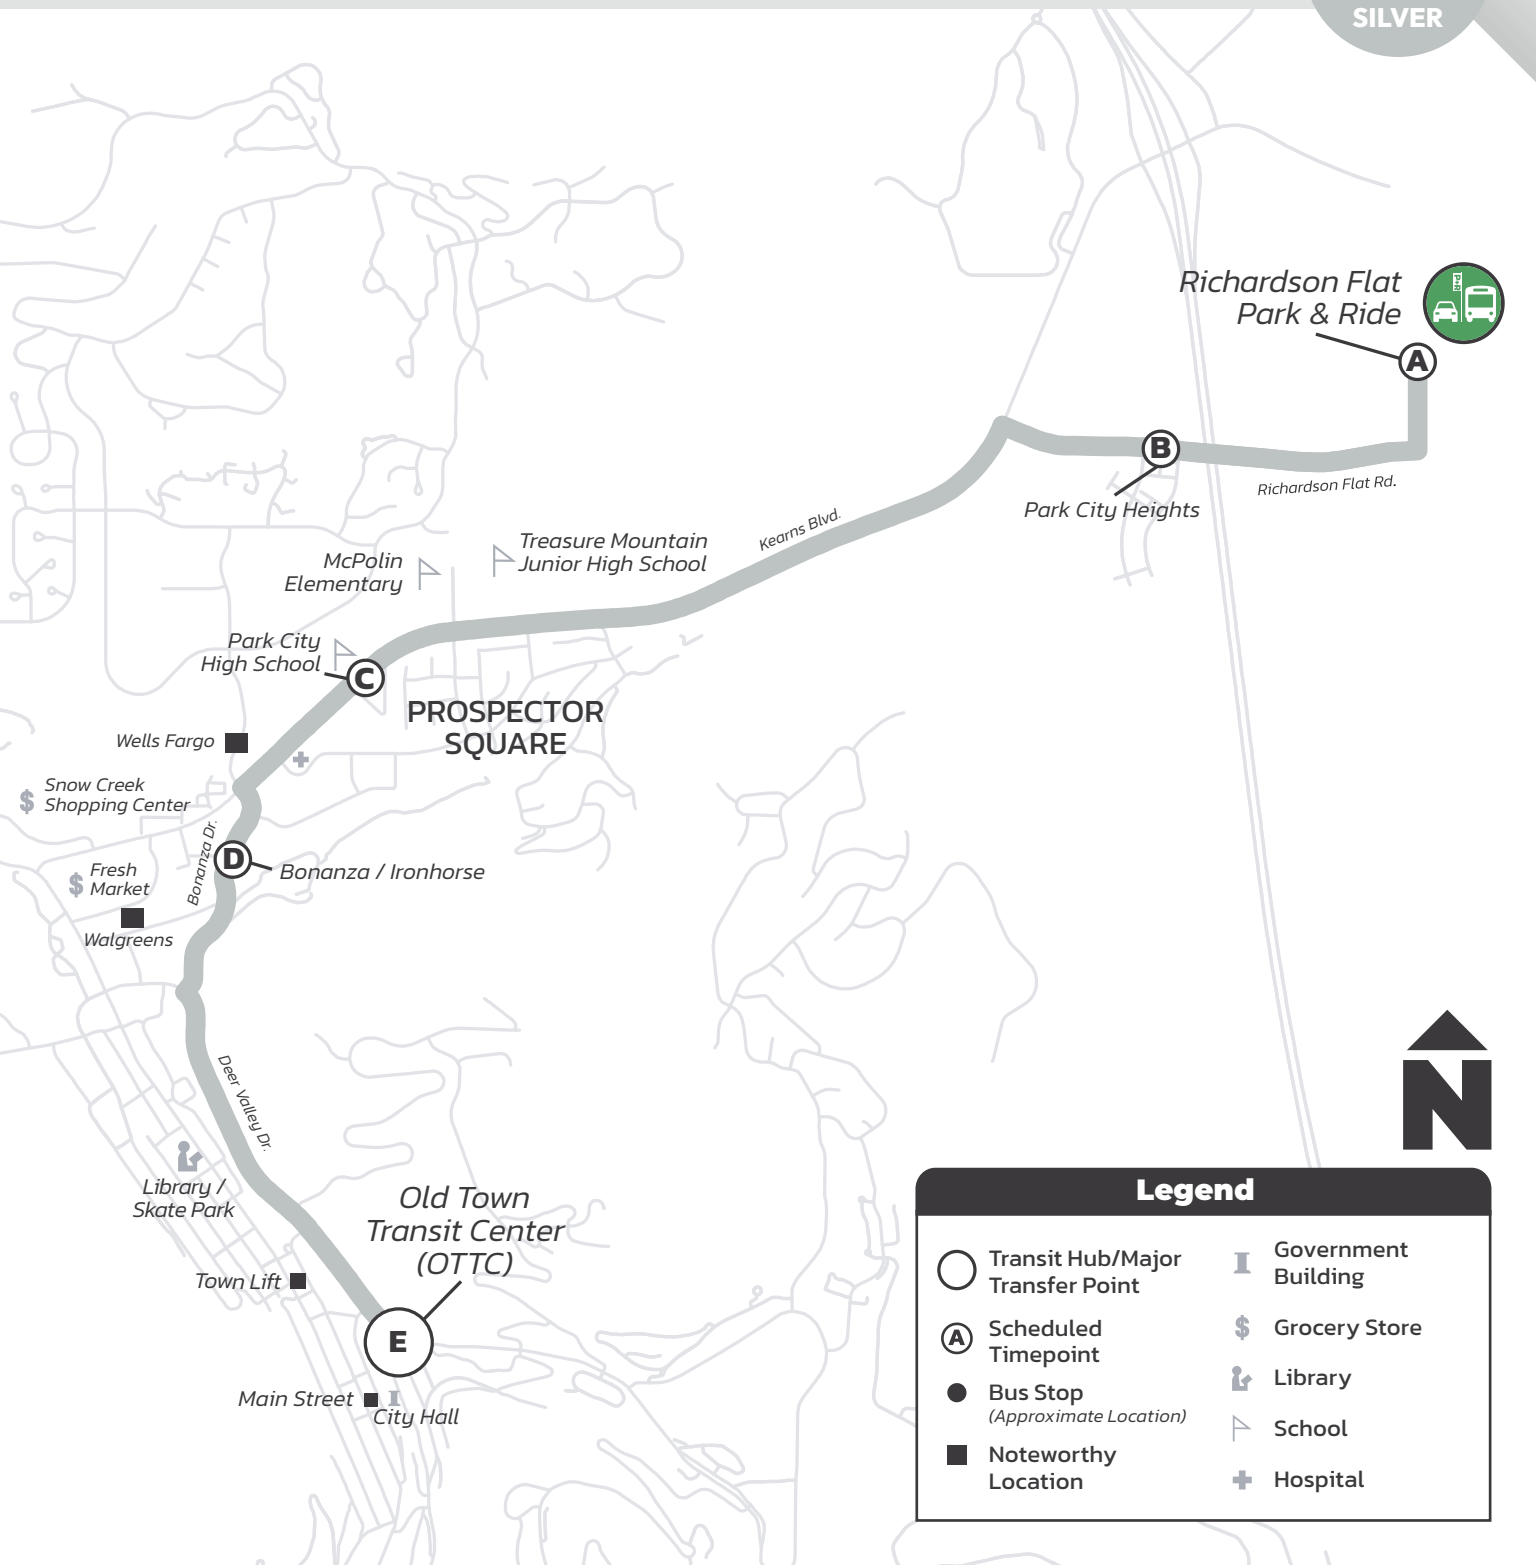

Hours: 7:05 AM–7:45 PM

From Old Town Transit Center (OTTC)

Seven days a week

Richardson Flat Park & Ride– Main Street Express

Every 40 Minutes

Richardson Flat
Park & Ride

A

B

Park City Heights

Richardson Flat Rd.

Kearns Blvd.

Treasure Mountain
Junior High School

McPolin
Elementary

Park City
High School

PROSPECTOR
SQUARE

Wells Fargo

Snow Creek
Shopping Center

Bonanza Dr.

D

Bonanza / Ironhorse

Fresh Market

Walgreens

Deer Valley Dr.

Library /
Skate Park

Old Town
Transit Center
(OTTC)

Town Lift

E

Main Street
City Hall

Legend

- Transit Hub/Major Transfer Point
- Scheduled Timepoint
- Bus Stop (Approximate Location)
- Noteworthy Location
- Government Building
- Grocery Store
- Library
- School
- Hospital