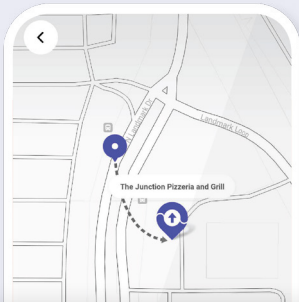

Use the High Valley Transit mobile app to make the most of your time here.

If you're looking for the fastest, easiest way to get where you're going, we've got you covered.

The HVT app lets you:

- ✓ Plan your entire trip from start to finish — input your pickup and dropoff addresses and the app will tell you the fastest way to get where you're going (bus, Micro, or both).
- ✓ Get detailed instructions on how to get to a bus stop.
- ✓ View the real time location of your bus as it approaches.

Download the **High Valley Transit** app or call (435) 246-1538 to get started.

Micro Service Zones

— Summit County

— Heber Valley

Popular Destinations

- | | |
|-----------------------------------|--------------------------------|
| ① Kimball Junction Transit Center | ⑥ Park City Medical Center |
| ② Jeremy Ranch Park & Ride | ⑦ Wasatch Mountain State Park |
| ③ Ecker Hill Park & Ride | ⑧ Utah Valley University |
| ④ Outlets Park City | ⑨ Soldier Hollow Nordic Center |
| ⑤ Canyons Village Transit Hub | |

Micro zones are subject to change.

For the full Micro & bus line maps, visit highvalleytransit.org/service-maps

How to book a Micro.

- 1. Create an account.**
 Download the High Valley Transit app from the **App Store** or **Google Play Store** and follow the simple sign-up steps.
- 2. Book a ride.**
 Enter your pickup and dropoff addresses and choose the ride option that works for you.
- 3. Meet your driver.**
 Check the app to find out exactly where to meet the vehicle, which may be a short walk from the address you give us.