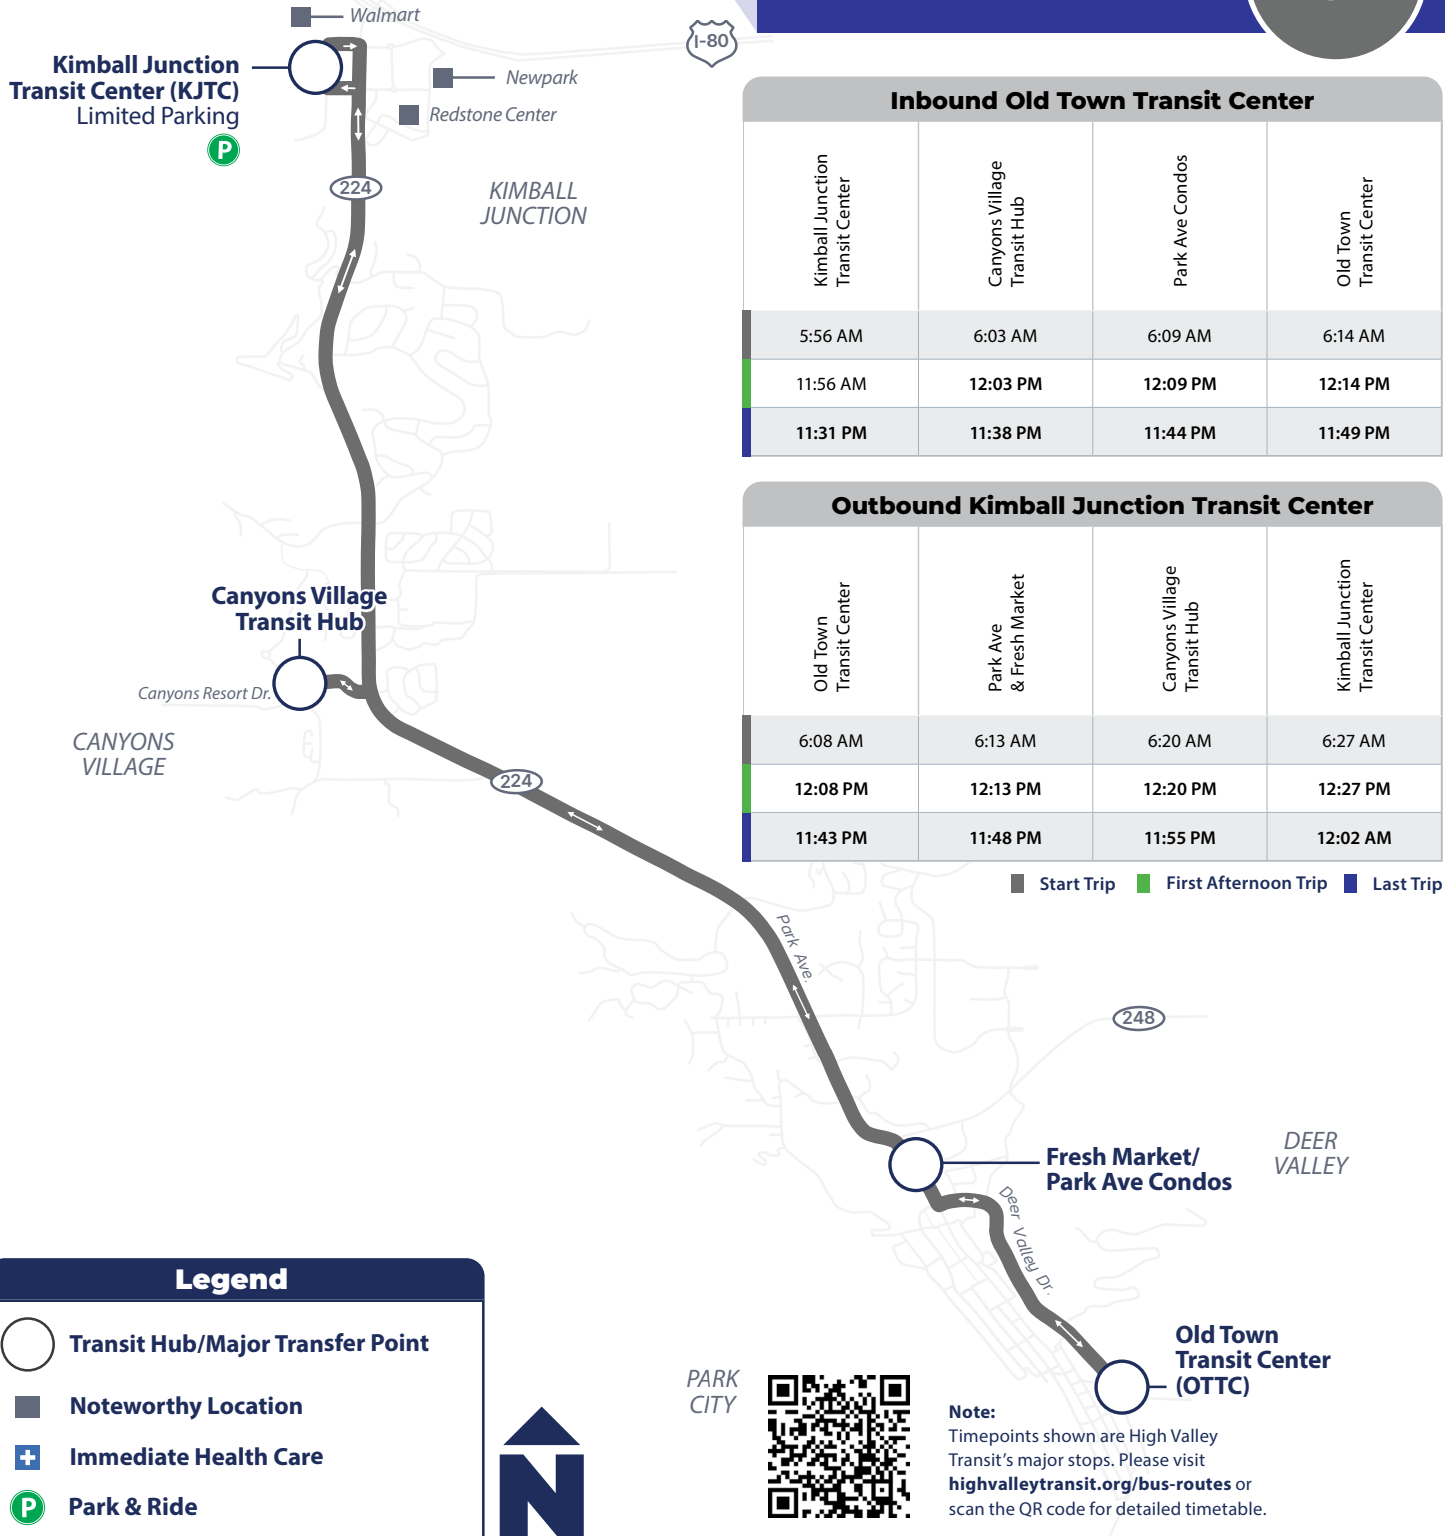

Hours: 6:00 AM - 12:00 AM
7 days a week

The High Line

Every 10-20 Minutes 6AM - 8PM
Every 30 Minutes after 8PM

Inbound Old Town Transit Center

Kimball Junction Transit Center	Canyons Village Transit Hub	Park Ave Condos	Old Town Transit Center
5:56 AM	6:03 AM	6:09 AM	6:14 AM
11:56 AM	12:03 PM	12:09 PM	12:14 PM
11:31 PM	11:38 PM	11:44 PM	11:49 PM

Outbound Kimball Junction Transit Center

Old Town Transit Center	Park Ave & Fresh Market	Canyons Village Transit Hub	Kimball Junction Transit Center
6:08 AM	6:13 AM	6:20 AM	6:27 AM
12:08 PM	12:13 PM	12:20 PM	12:27 PM
11:43 PM	11:48 PM	11:55 PM	12:02 AM

■ Start Trip ■ First Afternoon Trip ■ Last Trip

Legend

- Transit Hub/Major Transfer Point
- Noteworthy Location
- Immediate Health Care
- Park & Ride

PARK CITY

Note:
Timepoints shown are High Valley Transit's major stops. Please visit highvalleytransit.org/bus-routes or scan the QR code for detailed timetable.