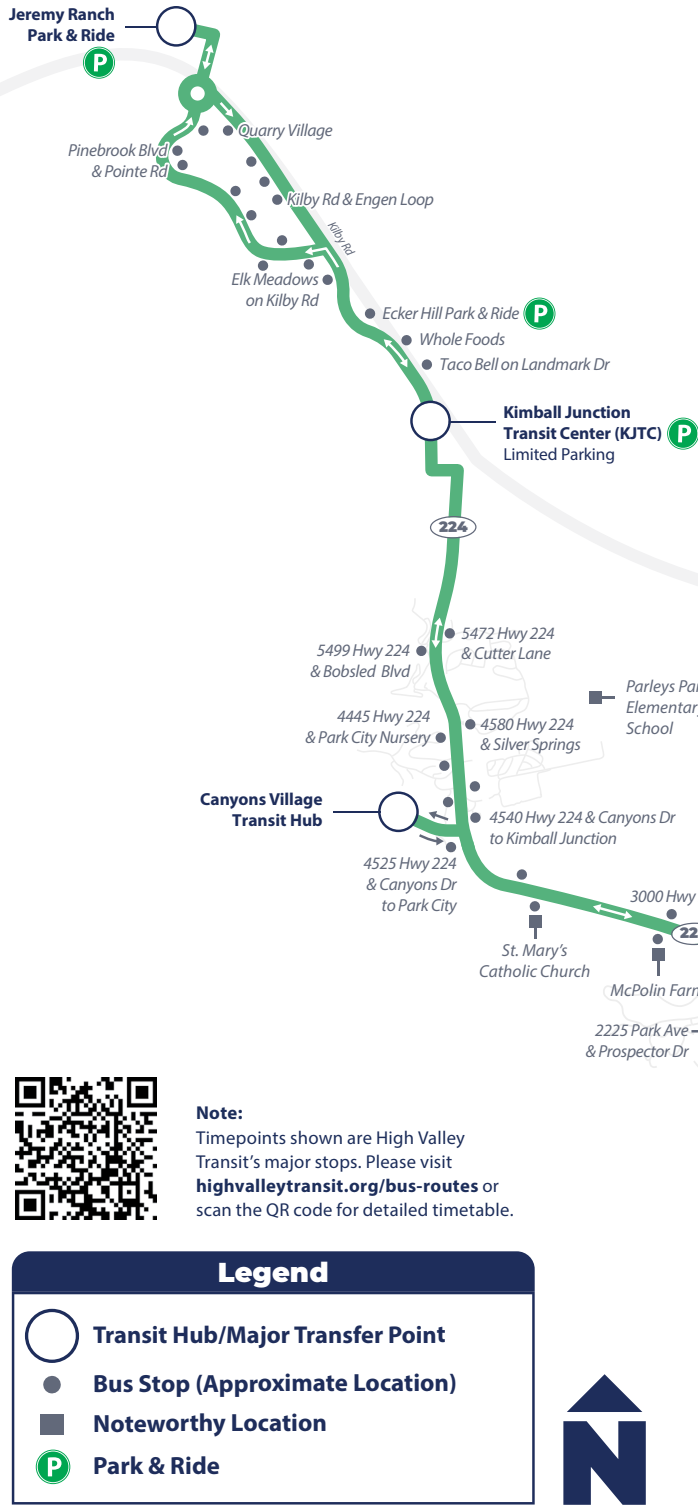

Download the **High Valley Transit** app.

Hours: 5:35 AM - 12:30 AM
7 days a week

Spiro / 224 Local

Every 30 Minutes

Inbound to Snow Park Lodge & Deer Valley

Jeremy Ranch Park & Ride	Ecker Hill Park & Ride	Kimball Junction Transit Center	Canyons Village Transit Hub	Park Ave Condos	PC Mountain	Old Town Transit Center	Snow Park Lodge & Deer Valley
5:35 AM	5:40 AM	5:46 AM	5:53 AM	5:59 AM	6:01 AM	6:06 AM	6:10 AM
12:05 PM	12:10 PM	12:16 PM	12:23 PM	12:29 PM	12:31 PM	12:36 PM	12:40 PM
11:35 PM	11:40 PM	11:46 PM	11:53 PM	11:59 PM	12:01 AM	12:06 AM	12:10 AM