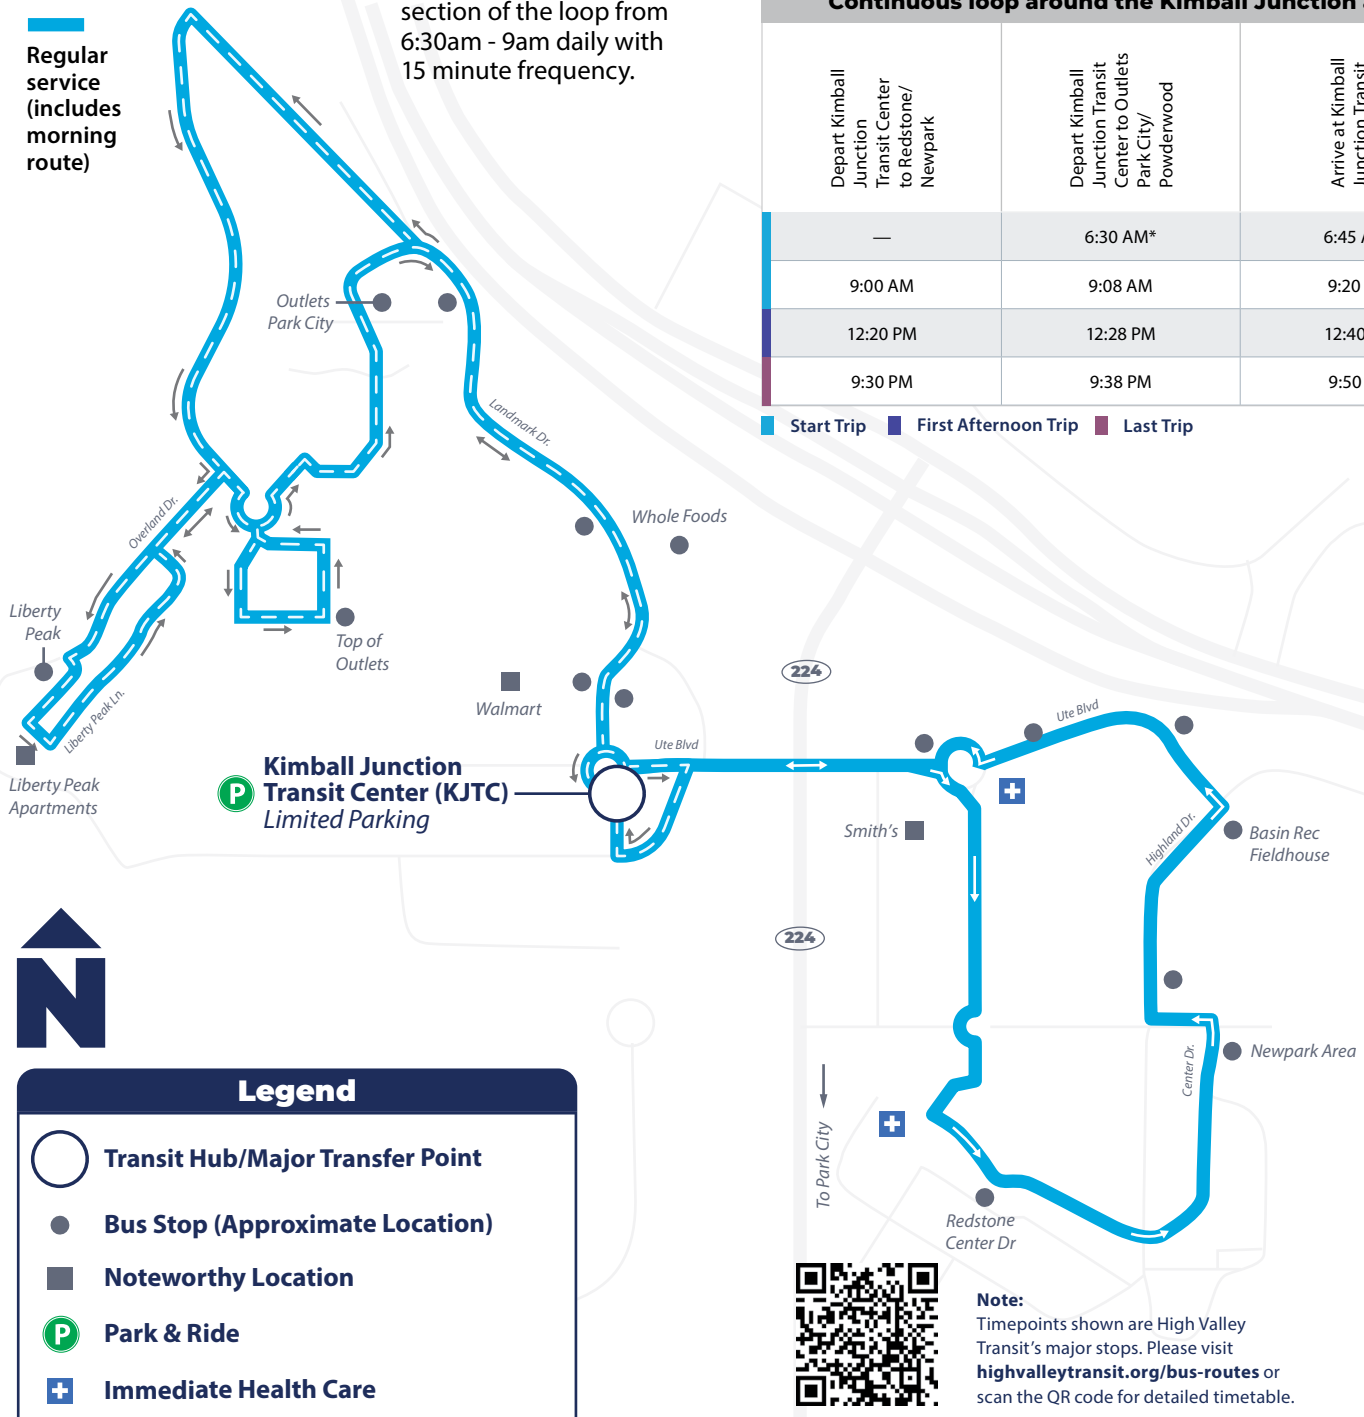

Hours: Morning shuttle service: 6:30 AM - 9 AM
Regular service: 9 AM - 10 PM

Kimball Junction Shuttle

Every 25 Minutes

103

Morning service
Regular service (includes morning route)

* Morning shuttle service:
The 103 runs morning service over the top section of the loop from 6:30am - 9am daily with 15 minute frequency.

Continuous loop around the Kimball Junction area

Depart Kimball Junction Transit Center to Redstone/Newpark	Depart Kimball Junction Transit Center to Outlets Park City/Powderwood	Arrive at Kimball Junction Transit Center
—	6:30 AM*	6:45 AM*
9:00 AM	9:08 AM	9:20 AM
12:20 PM	12:28 PM	12:40 PM
9:30 PM	9:38 PM	9:50 PM

Start Trip First Afternoon Trip Last Trip

Note:
Timepoints shown are High Valley Transit's major stops. Please visit highvalleytransit.org/bus-routes or scan the QR code for detailed timetable.