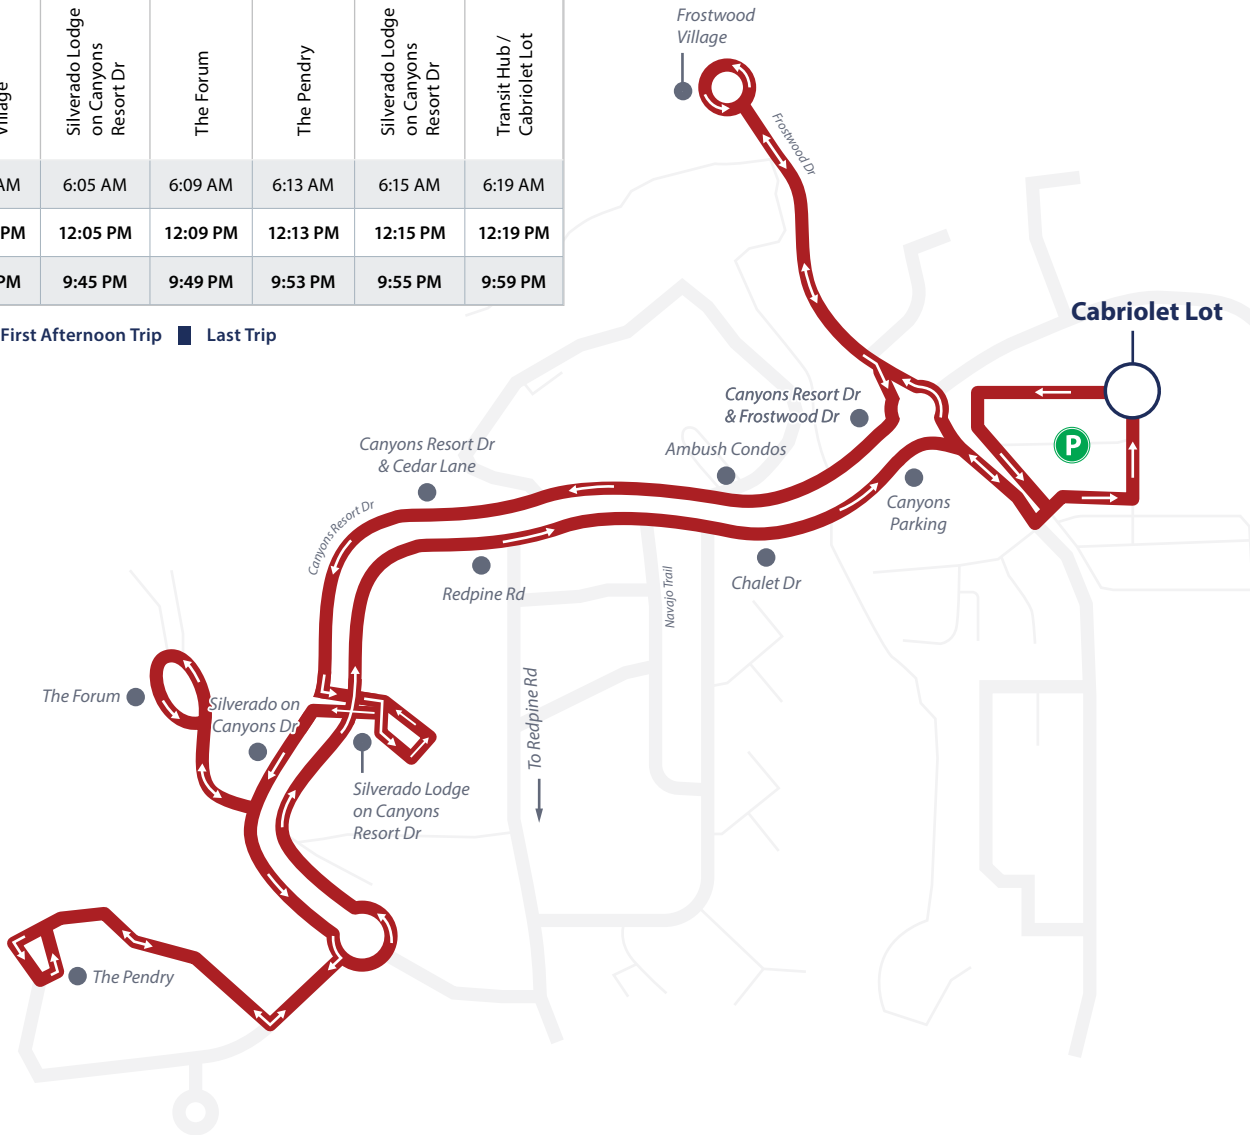

Hours: 6 AM - 10PM
7 days a week

Canyons Village Shuttle
Every 20 Minutes

105

Loop through Canyons Village

Transit Hub/ Cabriolet Lot	Frostwood Village	Silverado Lodge on Canyons Resort Dr	The Forum	The Pendry	Silverado Lodge on Canyons Resort Dr	Transit Hub/ Cabriolet Lot
6:00 AM	6:01 AM	6:05 AM	6:09 AM	6:13 AM	6:15 AM	6:19 AM
12:00 PM	12:01 PM	12:05 PM	12:09 PM	12:13 PM	12:15 PM	12:19 PM
9:40 PM	9:41 PM	9:45 PM	9:49 PM	9:53 PM	9:55 PM	9:59 PM

■ Start Trip ■ First Afternoon Trip ■ Last Trip

Legend

- Transit Hub/Major Transfer Point
- Bus Stop (Approximate Location)
- Noteworthy Location
- Park & Ride

Note: Riders can connect to the Transit Hub by stairs or ramps.

Note: Timepoints shown are High Valley Transit's major stops. Please visit highvalleytransit.org/bus-routes or scan the QR code for detailed timetable.