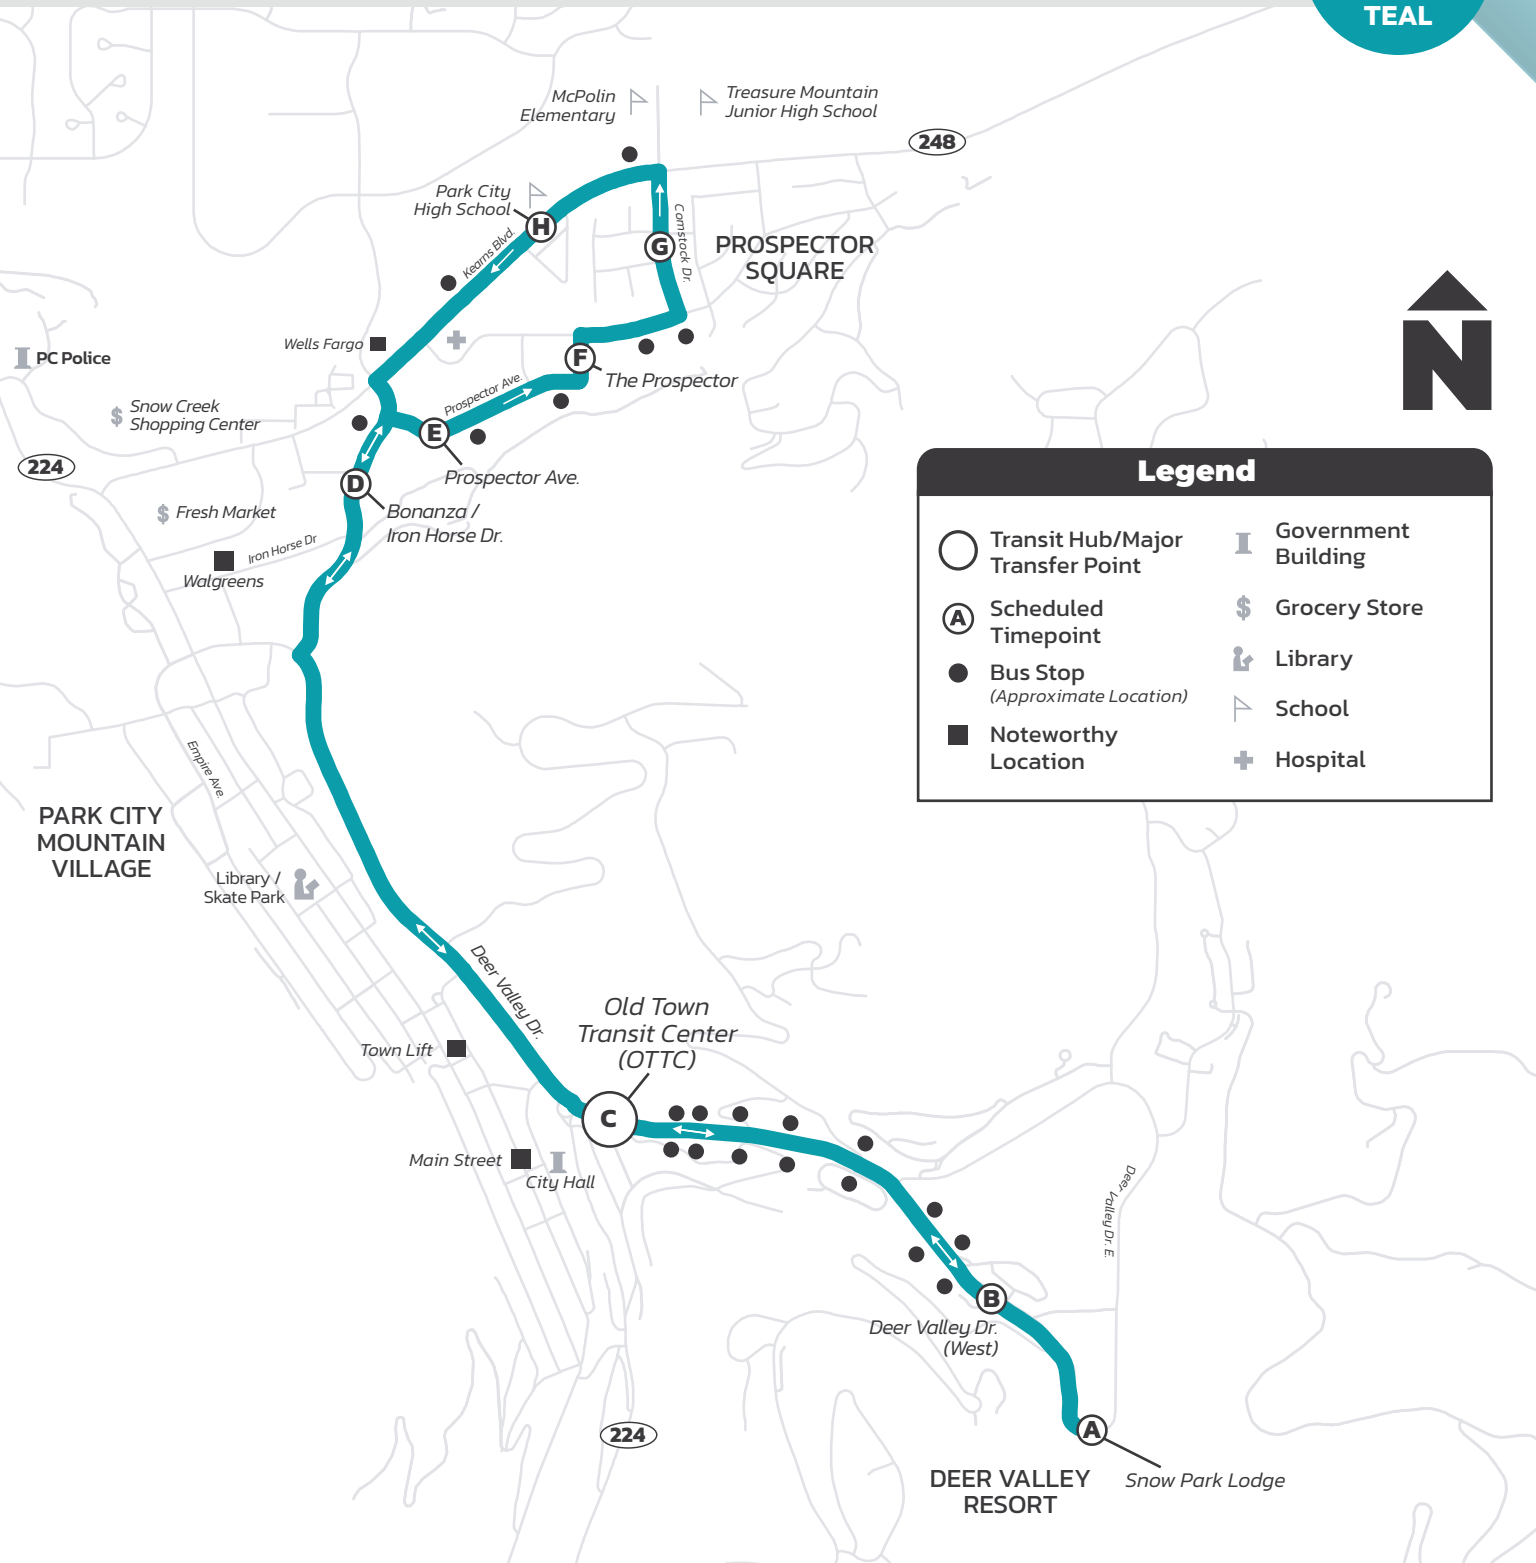

Legend			
	Transit Hub/Major Transfer Point		Government Building
	Scheduled Timepoint		Grocery Store
	Bus Stop (Approximate Location)		Library
	Noteworthy Location		School
			Hospital

Hours: 6:37 AM–11:07 PM

From Old Town Transit Center (OTTC)

Seven days a week

Prospector Square– Deer Valley Express

Every 30 Minutes

50
TEAL

PARK CITY MOUNTAIN VILLAGE

PROSPECTOR SQUARE

Old Town
Transit Center
(OTTC)