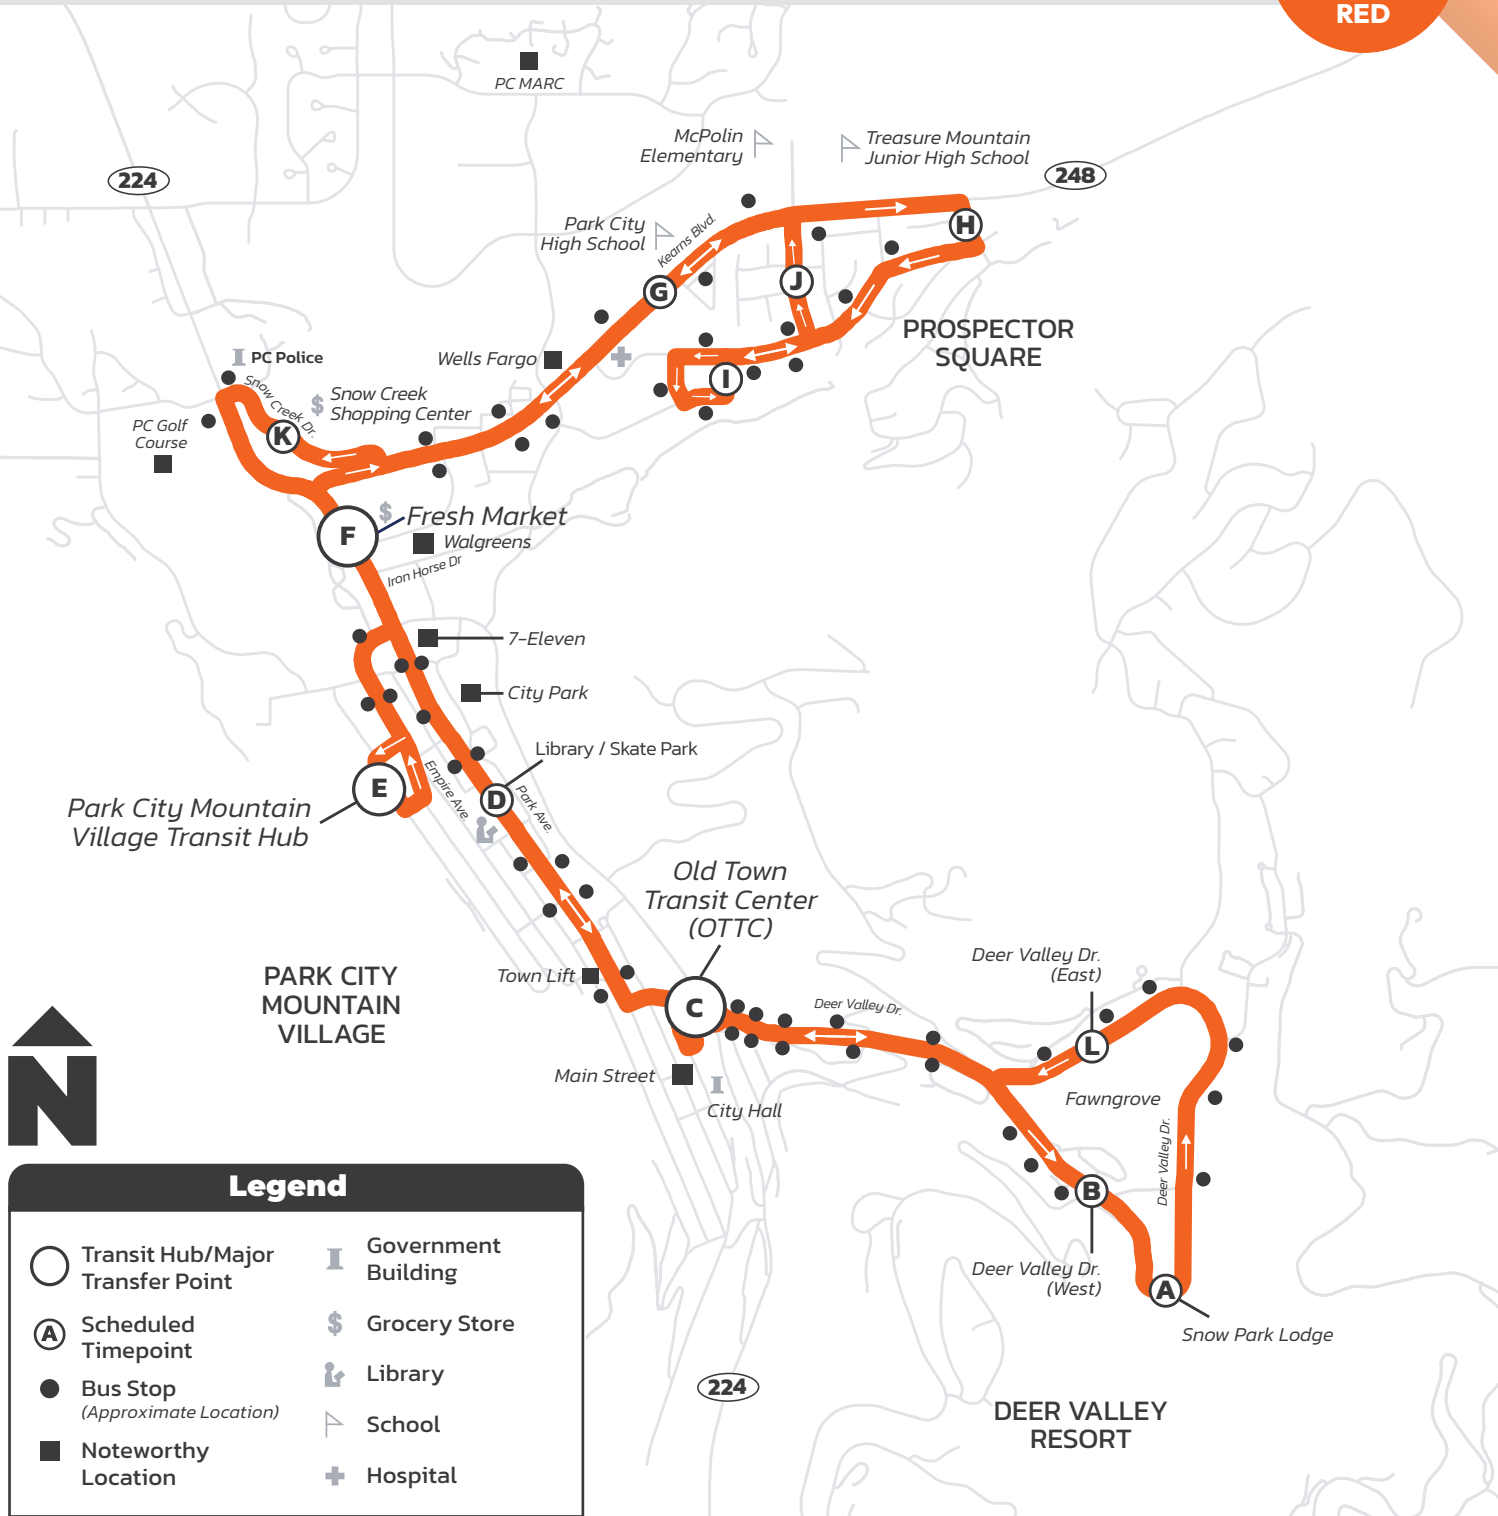

Para ver nuestro Plan del Título VI, visite: parkcitytransit.org

Hours: 6:50 AM–11:20 PM

From Old Town Transit Center (OTTC)

Seven days a week

Prospector Square– Deer Valley Resort

Every 30 Minutes

1
RED

Hours: 6:50 AM–11:20 PM

Hours: 6:49 AM—11:19 PM

From Old Town Transit Center (OTTC)

Seven days a week

Park Meadows/Thaynes Canyon-Deer Valley Resort

Every 30 Minutes

Legend

Scheduled Timepoint	Government Building
Transit Hub/Major Transfer Point	Grocery Store
Bus Stop (Approximate Location)	Library
Noteworthy Location	School
Hospital	