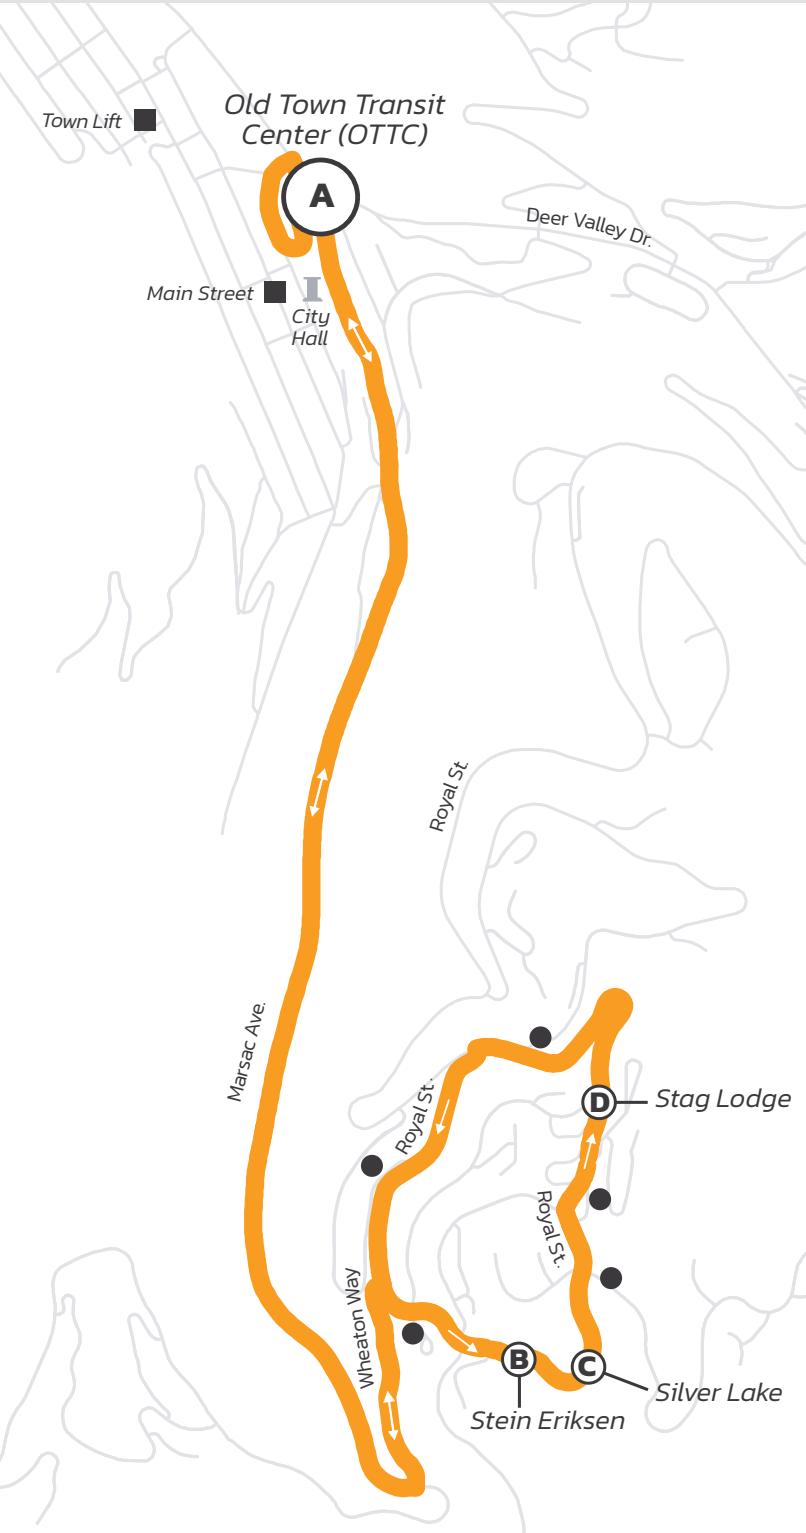

Hours: 6:16 AM–6:16 PM

From Old Town Transit Center (OTTC)
Seven days a week

**Main Street–
Silver Lake Village**

Every 30 Minutes

To Silver Lake		
A	B	C
Main St. (OTTC)	Stein Eriksen	Silver Lake (Arrive)
6:16 AM	6:21 AM	6:22 AM
6:46 AM	6:51 AM	6:52 AM
7:16 AM	7:21 AM	7:22 AM
7:46 AM	7:51 AM	7:52 AM
8:16 AM	8:21 AM	8:22 AM
8:46 AM	8:51 AM	8:52 AM
9:16 AM	9:21 AM	9:22 AM
9:46 AM	9:51 AM	9:52 AM
10:16 AM	10:21 AM	10:22 AM
10:46 AM	10:51 AM	10:52 AM
11:16 AM	11:21 AM	11:22 AM
11:46 AM	11:51 AM	11:52 AM
12:16 PM	12:21 PM	12:22 PM
12:46 PM	12:51 PM	12:52 PM
1:16 PM	1:21 PM	1:22 PM
1:46 PM	1:51 PM	1:52 PM
2:16 PM	2:21 PM	2:22 PM
2:46 PM	2:51 PM	2:52 PM
3:16 PM	3:21 PM	3:22 PM
3:46 PM	3:51 PM	3:52 PM
4:16 PM	4:21 PM	4:22 PM
4:46 PM	4:51 PM	4:52 PM
5:16 PM	5:21 PM	5:22 PM
5:46 PM	5:51 PM	5:52 PM
6:16 PM	6:21 PM	6:22 PM

To Main Street		
C	D	A
Silver Lake (Depart)	Stag Lodge	Main St. (OTTC)
6:22 AM	6:23 AM	6:32 AM
6:52 AM	6:53 AM	7:02 AM
7:22 AM	7:23 AM	7:32 AM
7:52 AM	7:53 AM	8:02 AM
8:22 AM	8:23 AM	8:32 AM
8:52 AM	8:53 AM	9:02 AM
9:22 AM	9:23 AM	9:32 AM
9:52 AM	9:53 AM	10:02 AM
10:22 AM	10:23 AM	10:32 AM
10:52 AM	10:53 AM	11:02 AM
11:22 AM	11:23 AM	11:32 AM
11:52 AM	11:53 AM	12:02 PM
12:22 PM	12:23 PM	12:32 PM
12:52 PM	12:53 PM	1:02 PM
1:22 PM	1:23 PM	1:32 PM
1:52 PM	1:53 PM	2:02 PM
2:22 PM	2:23 PM	2:32 PM
2:52 PM	2:53 PM	3:02 PM
3:22 PM	3:23 PM	3:32 PM
3:52 PM	3:53 PM	4:02 PM
4:22 PM	4:23 PM	4:32 PM
4:52 PM	4:53 PM	5:02 PM
5:22 PM	5:23 PM	5:32 PM
5:52 PM	5:53 PM	6:02 PM
6:22 PM	6:23 PM	6:32 PM

Legend

- Transit Hub/Major Transfer Point
- Scheduled Timepoint
- Bus Stop (Approximate Location)
- Noteworthy Location
- Government Building
- Grocery Store
- Library
- School
- Hospital