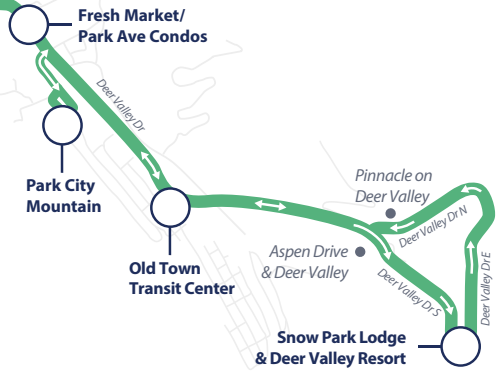

Hours: 5:35 AM - 12:30 AM
7 days a week

Spiro / 224 Local

Every 30 Minutes

Inbound to Snow Park Lodge & Deer Valley

Jeremy Ranch Park & Ride	Ecker Hill Park & Ride	Kimball Junction Transit Center	Canyons Village Transit Hub	Park Ave Condos	PC Mountain	Old Town Transit Center	Snow Park Lodge & Deer Valley
5:35 AM	5:40 AM	5:46 AM	5:53 AM	5:59 AM	6:01 AM	6:06 AM	6:10 AM
12:05 PM	12:10 PM	12:16 PM	12:23 PM	12:29 PM	12:31 PM	12:36 PM	12:40 PM
11:35 PM	11:40 PM	11:46 PM	11:53 PM	11:59 PM	12:01 AM	12:06 AM	12:10 AM

Outbound to Jeremy Ranch Park & Ride

Snow Park Lodge & Deer Valley	Old Town Transit Center	PC Mountain	Park Ave & Fresh Market	Canyons Village Transit Hub	Kimball Junction Transit Center	Ecker Hill Park & Ride	Jeremy Ranch Park & Ride
5:47 AM	5:55 AM	6:00 AM	6:03 AM	6:10 AM	6:17 AM	6:22 AM	6:30 AM
12:17 PM	12:25 PM	12:30 PM	12:33 PM	12:40 PM	12:47 PM	12:52 PM	1:00 PM
11:47 PM	11:55 PM	12:00 AM	12:03 AM	12:10 AM	12:17 AM	12:22 AM	12:30 AM

■ Start Trip
■ First Afternoon Trip
■ Last Trip

Note:
Timepoints shown are High Valley Transit's major stops. Please visit highvalleytransit.org/bus-routes or scan the QR code for detailed timetable.

Legend

- Transit Hub/Major Transfer Point
- Bus Stop (Approximate Location)
- Noteworthy Location
- Park & Ride