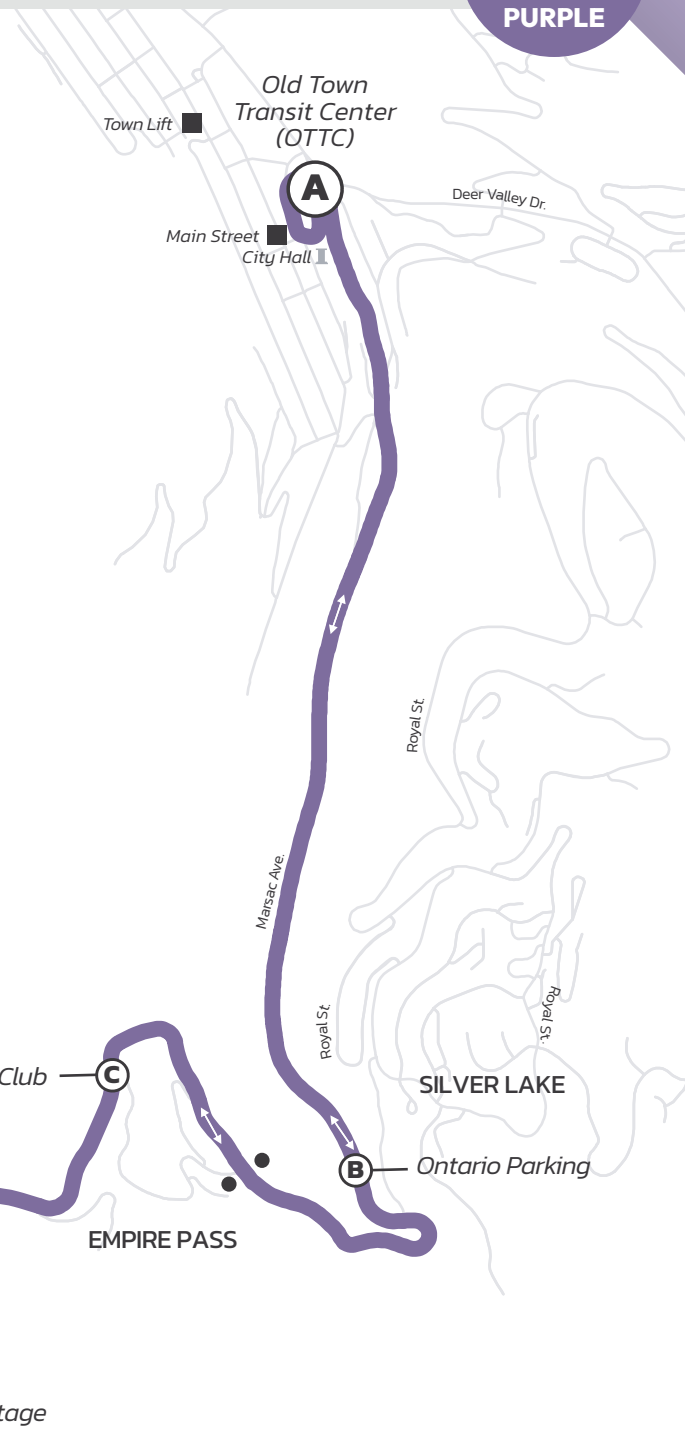

To Main St.		
D	C	A
Montage (Depart)	Empire Club	Main St. (OTTC)
6:25 AM	6:28 AM	6:35 AM
6:55 AM	6:58 AM	7:05 AM
6:55 AM	6:58 AM	7:05 AM
7:25 AM	7:28 AM	7:35 AM
7:55 AM	7:58 AM	8:05 AM
8:25 AM	8:28 AM	8:35 AM
8:55 AM	8:58 AM	9:05 AM
9:25 AM	9:28 AM	9:35 AM
9:55 AM	9:58 AM	10:05 AM
10:25 AM	10:28 AM	10:35 AM
10:55 AM	10:58 AM	11:05 AM
11:25 AM	11:28 AM	11:35 AM
11:55 AM	11:58 AM	12:05 PM
12:25 PM	12:28 PM	12:35 PM
12:55 PM	12:58 PM	1:05 PM
1:25 PM	1:28 PM	1:35 PM
1:55 PM	1:58 PM	2:05 PM
2:25 PM	2:28 PM	2:35 PM
2:55 PM	2:58 PM	3:05 PM
3:25 PM	3:28 PM	3:35 PM
3:55 PM	3:58 PM	4:05 PM
4:25 PM	4:28 PM	4:35 PM
4:55 PM	4:58 PM	5:05 PM
5:25 PM	5:28 PM	5:35 PM
5:55 PM	5:58 PM	6:05 PM
6:25 PM	6:28 PM	6:35 PM