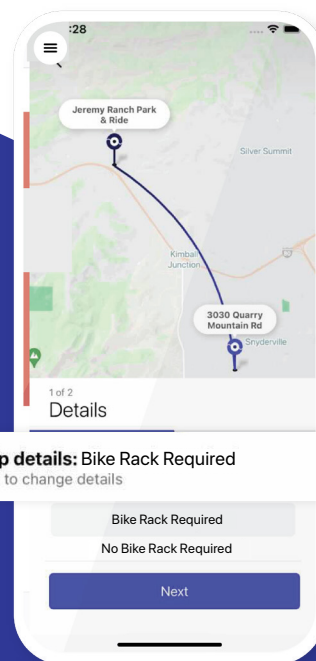

Bring your bike along.

We've got room for it all. All of our Micro vehicles come equipped with bike racks. Simply let us know if you need to store a bike by tapping **Trip details**.

Download the **High Valley Transit** app.