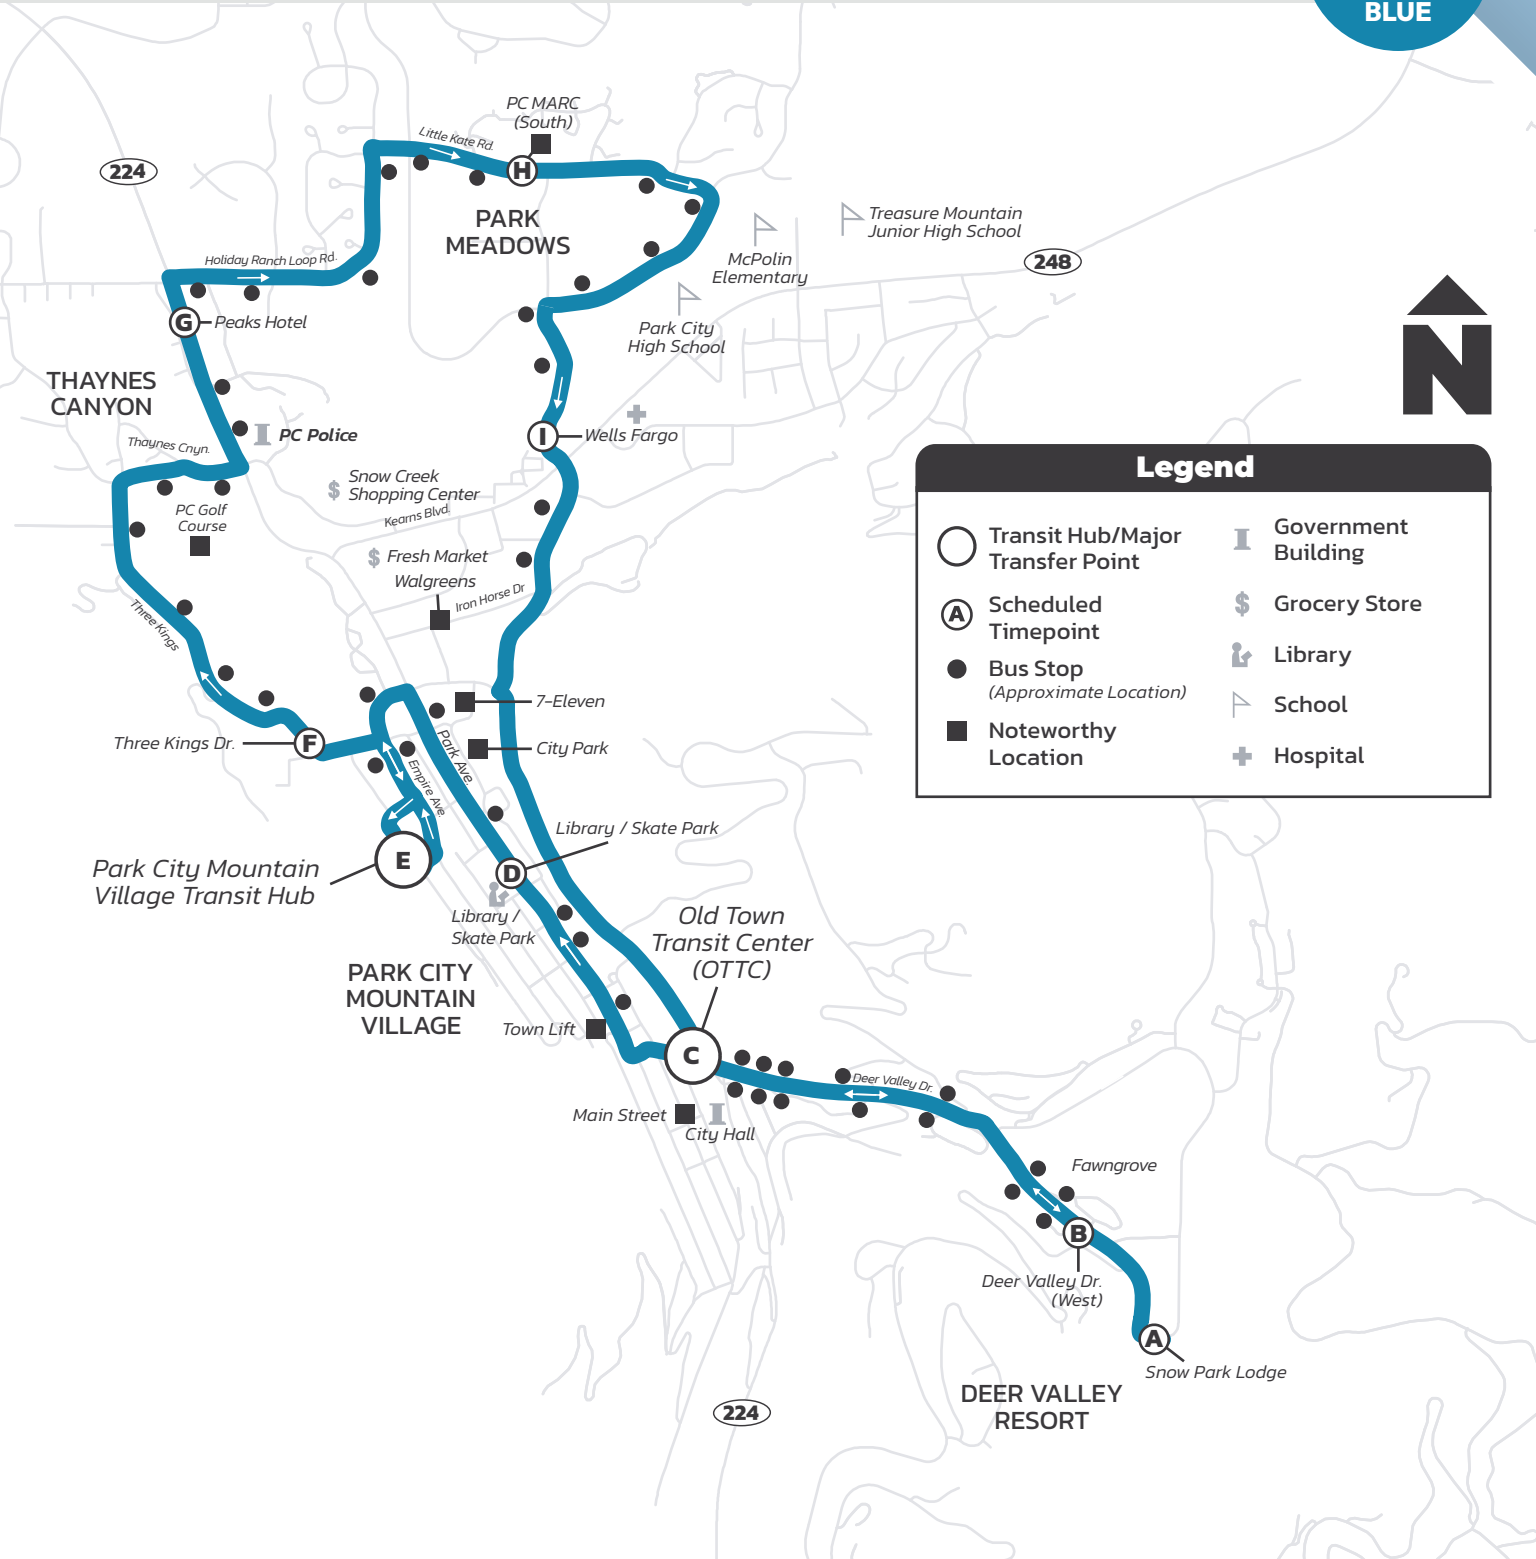

Hours: 6:30 AM–11:00 PM

From Old Town Transit Center (OTTC)

Seven days a week

Thaynes Canyon / Park

Meadows–Deer Valley Resort

Every 30 Minutes

3
BLUE

Hours: 6:30 AM–11:00 PM

From Old Town Transit Center (OTTC)

Seven days a week

Prospector Square– Deer Valley Resort

Every 30 Minutes

5
YELLOW

Legend

- Transit Hub/Major Transfer Point
- Ⓐ Scheduled Timepoint
- Bus Stop (Approximate Location)
- Noteworthy Location
- Ⓘ Government Building
- ⌘ Grocery Store
- 📖 Library
- 🏫 School
- ⊕ Hospital