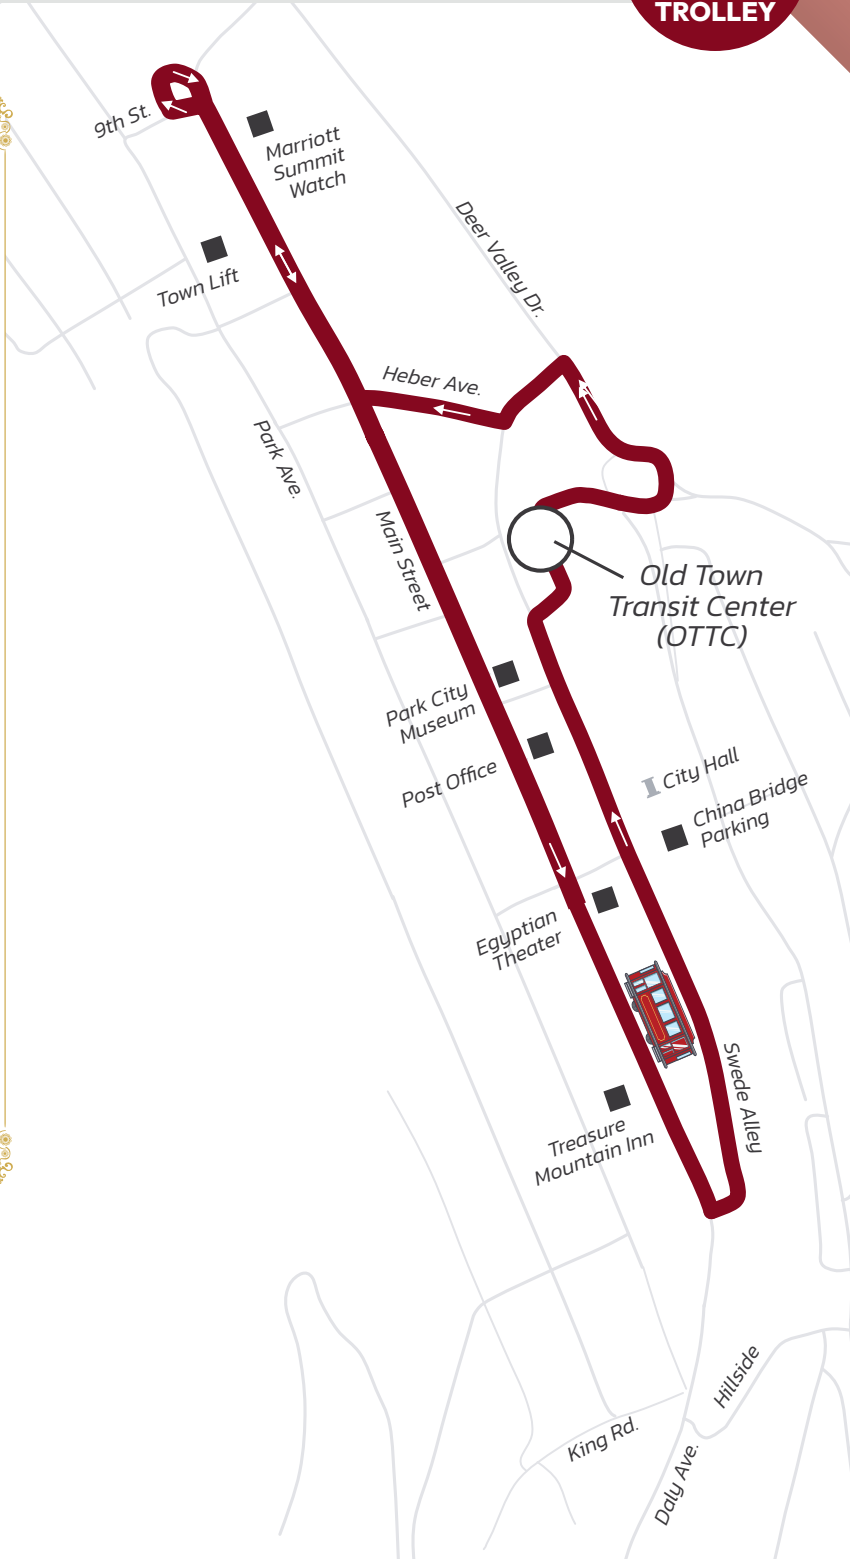

Hours: 10:50 AM–8:05 PM

From Old Town Transit Center (OTTC)

Seven days a week

Historic Park City Trolley

Every 15 Minutes

TROLLEY

Hop on the historic Trolley and ride up Main Street from 10:50 AM–8:05 PM.

Catch the Trolley at a designated stop or stand anywhere along the route and wave the driver down. The Trolley also serves as a connection to Old Town Transit Center where transfers can be made to other routes in the system.

The Trolley is operated by Park City Transit, a FARE-FREE transit system.