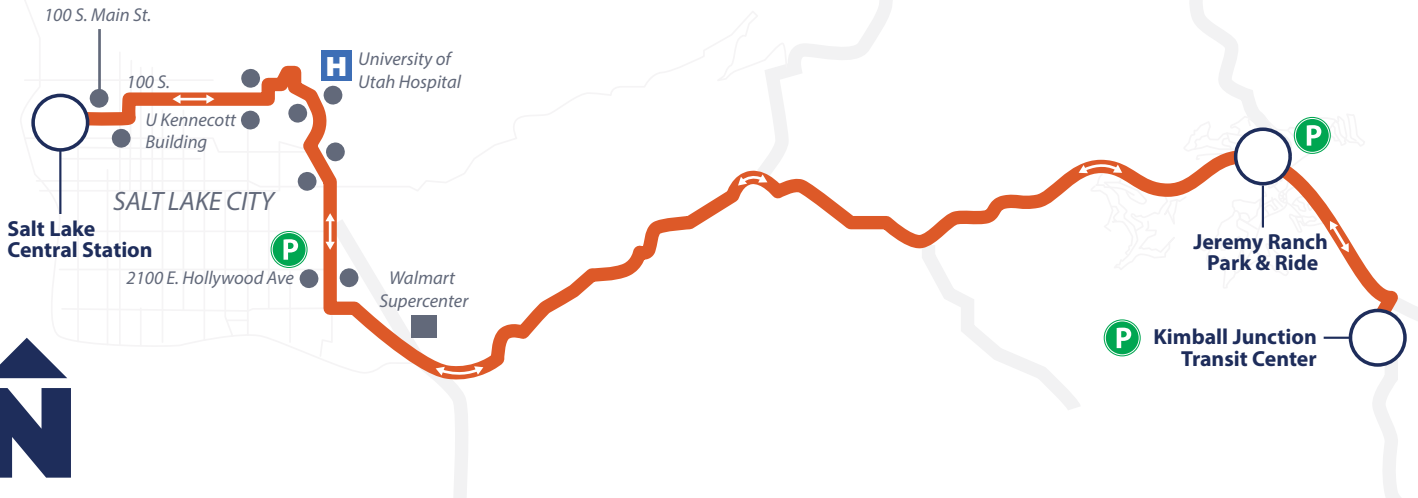

Hours: 4:51 AM to 10:40 PM
7 days a week

Park City - Salt Lake City Commuter

7 daily roundtrips

107

Inbound to Kimball Junction Transit Center

Salt Lake Central Station	100 S / 150 E (EB)	U Kennecott Building (EB)	U Medical Center Station (SB)	Foothill Dr / Wakara Way (SB)	2100 E / Hollywood Ave	Jeremy Ranch Park & Ride	Kimball Junction Transit Center
6:10 AM	6:16 AM	6:24 AM	6:26 AM	6:29 AM	6:37 AM		7:05 AM
8:32 AM	8:39 AM	8:47 AM	8:50 AM	8:53 AM	9:01 AM		9:29 AM
11:06 AM	11:12 AM	11:21 AM	11:24 AM	11:27 AM	11:37 AM	12:02 PM	12:10 PM
1:32 PM	1:39 PM	1:48 PM	1:51 PM	1:54 PM	2:03 PM	2:28 PM	2:36 PM
4:20 PM	4:27 PM	4:36 PM	4:39 PM	4:42 PM	4:51 PM	5:16 PM	5:24 PM
7:00 PM	7:07 PM	7:16 PM	7:19 PM	7:22 PM	7:31 PM	7:58 PM	8:06 PM
9:32 PM	9:39 PM	9:48 PM	9:51 PM	9:54 PM	10:03 PM	10:30 PM	10:38 PM

Outbound to Salt Lake Central Station

Kimball Junction Transit Center	Jeremy Ranch Park and Ride	2100 E / Hollywood Ave	Foothill Dr / Wakara Way (NB)	U Medical Center Station (NB)	U Kennecott Building (WB)	100 S / 150 E (WB)	Salt Lake Central Station
4:51 AM	4:57 AM	5:17 AM	5:24 AM	5:28 AM	5:31 AM	5:44 AM	5:54 AM
7:18 AM	7:25 AM	7:45 AM	7:52 AM	7:56 AM	7:59 AM	8:12 AM	8:22 AM
9:45 AM	9:52 AM	10:12 AM	10:19 AM	10:23 AM	10:26 AM	10:39 AM	10:49 AM
12:18 PM	12:25 PM	12:45 PM	12:52 PM	12:56 PM	12:59 PM	1:12 PM	1:22 PM
2:50 PM	2:58 PM	3:18 PM	3:28 PM	3:33 PM	3:36 PM	3:51 PM	4:00 PM
5:40 PM	5:47 PM	6:07 PM	6:17 PM	6:22 PM	6:25 PM	6:40 PM	6:49 PM
8:10 PM	8:17 PM	8:37 PM	8:45 PM	8:50 PM	8:53 PM	9:06 PM	9:16 PM

Legend

- Transit Hub/Major Transfer Point
- Bus Stop (Approximate Location)
- Noteworthy Location
- Park & Ride
- Hospital

Note:
Timepoints shown are High Valley Transit's major stops. Please visit highvalleytransit.org/bus-routes or scan the QR code for detailed timetable.