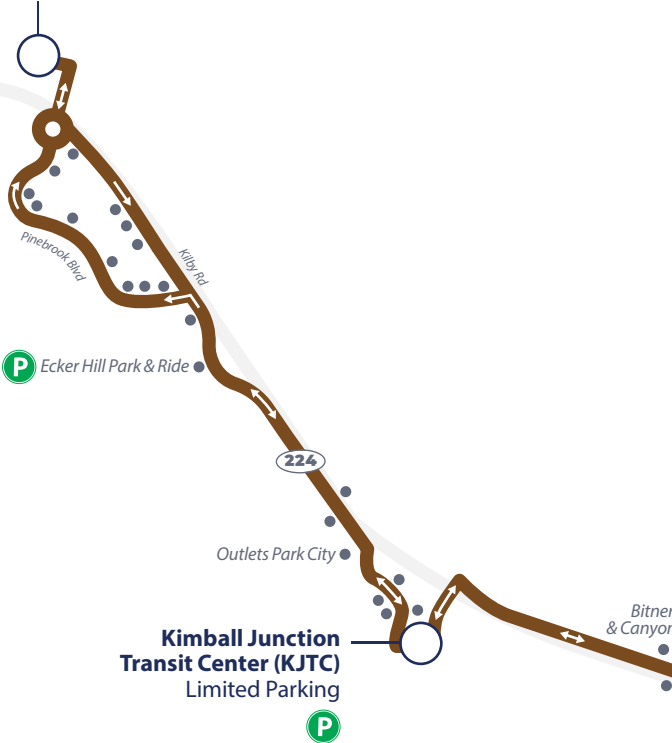

Hours: 5:50 AM - 10:20 PM
7 days a week

Silver Creek Village
Every 30 Minutes

108

Jeremy Ranch Park & Ride

Outbound to Jeremy Ranch Park & Ride

N Pace Frontage Rd & Home Depot	Summit County Justice Ctr	N Business Loop Rd & Silver Summit Academy	Highland Dr & Silver Summit	1015 Bitner & Canyon Creek	Kimball Junction Transit Center	Outlets Park City	Ecker Hill Park & Ride	Jeremy Ranch Park & Ride
5:41 AM	5:42 AM	5:46 AM	5:49 AM	5:56 AM	6:02 AM	6:04 AM	6:07 AM	6:14 AM
12:11 PM	12:12 PM	12:16 PM	12:19 PM	12:26 PM	12:32 PM	12:34 PM	12:37 PM	12:44 PM
9:41 PM	9:42 PM	9:46 PM	9:49 PM	9:56 PM	10:02 PM	10:04 PM	10:07 PM	10:14 PM

Start Trip First Afternoon Trip Last Trip

Kimball Junction Transit Center (KJTC) Limited Parking

Bitner Rd & Canyon Creek

Highland Dr & Old Ranch Rd

Highland Dr

Highland Drive & Silver Sage Dr

Highland Dr & Silver Summit Pkwy

Old Forest Dr & Gambel Oak Wy

Summit County Justice Ctr

N Pace Frontage Rd & Home Depot

Inbound to Silver Creek Village

Jeremy Ranch Park & Ride	Ecker Hill Park & Ride	Outlets Park City	Kimball Junction Transit Center	Bitner Rd & Canyon Creek EB	Summit County Justice Ctr	N Business Loop Rd & Silver Summit Academy	N Pace Frontage Rd & Home Depot
5:50 AM	5:55 AM	5:57 AM	6:01 AM	6:04 AM	6:14 AM	6:18 AM	6:20 AM
12:20 PM	12:25 PM	12:27 PM	12:31 PM	12:34 PM	12:44 PM	12:48 PM	12:50 PM
9:50 PM	9:55 PM	9:57 PM	10:01 PM	10:04 PM	10:14 PM	10:18 PM	10:20 PM

Legend

- Transit Hub/Major Transfer Point
- Bus Stop (Approximate Location)
- P Park & Ride

Note:
Timepoints shown are High Valley Transit's major stops. Please visit highvalleytransit.org/bus-routes or scan the QR code for detailed timetable.