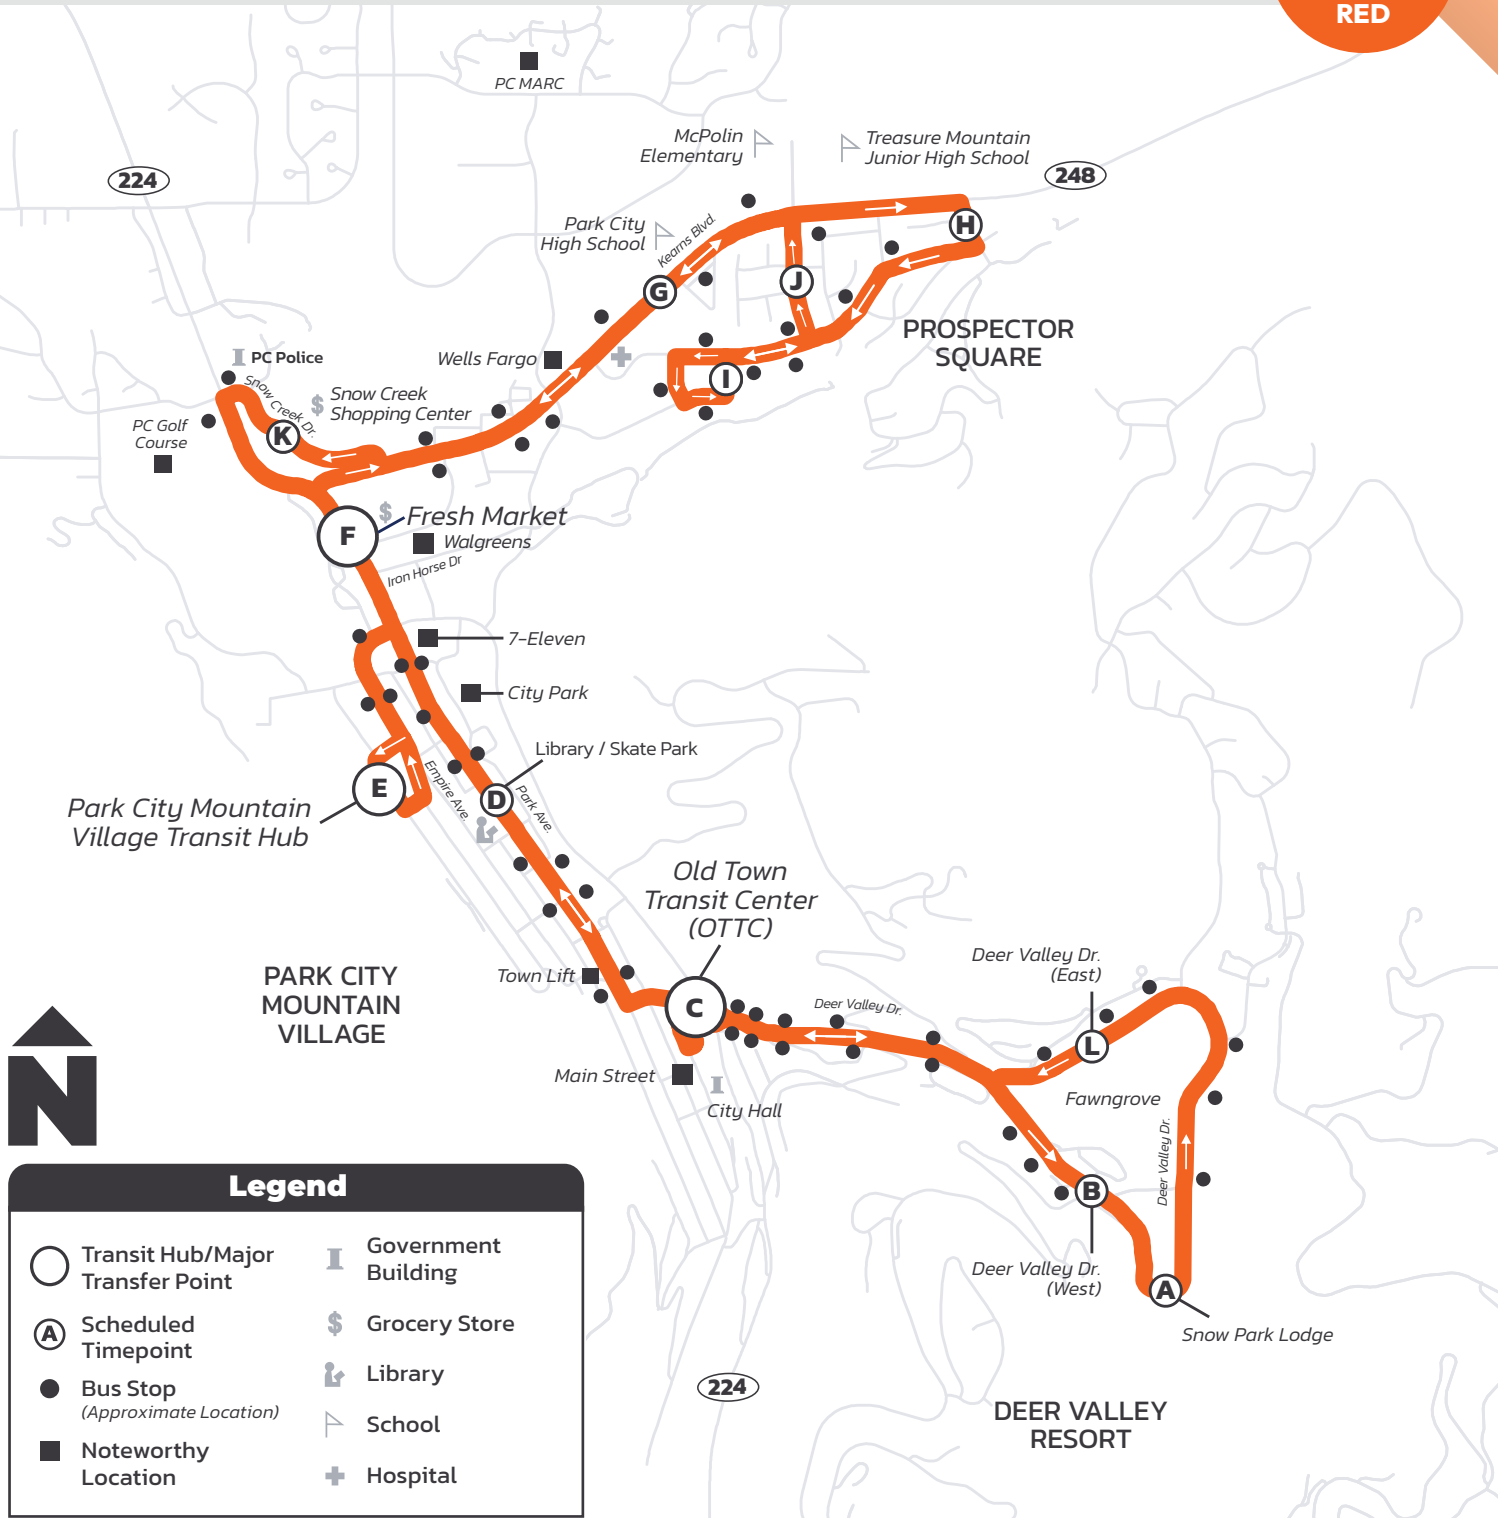

Para ver nuestro
Plan del Título VI, visite:
parkcitytransit.org

Hours: 6:50 AM–11:20 PM

From Old Town Transit Center (OTTC)

Seven days a week

Prospector Square– Deer Valley Resort

Every 30 Minutes

Hours: 6:50 AM–11:20 PM

Hours: 6:49 AM—11:19 PM

From Old Town Transit Center (OTTC)

Seven days a week

Park Meadows/Thaynes Canyon-Deer Valley Resort

Every 30 Minutes

Legend

Transit Hub/Major Transfer Point	Government Building
Scheduled Timepoint	Grocery Store
Bus Stop (Approximate Location)	Library
Noteworthy Location	School
	Hospital