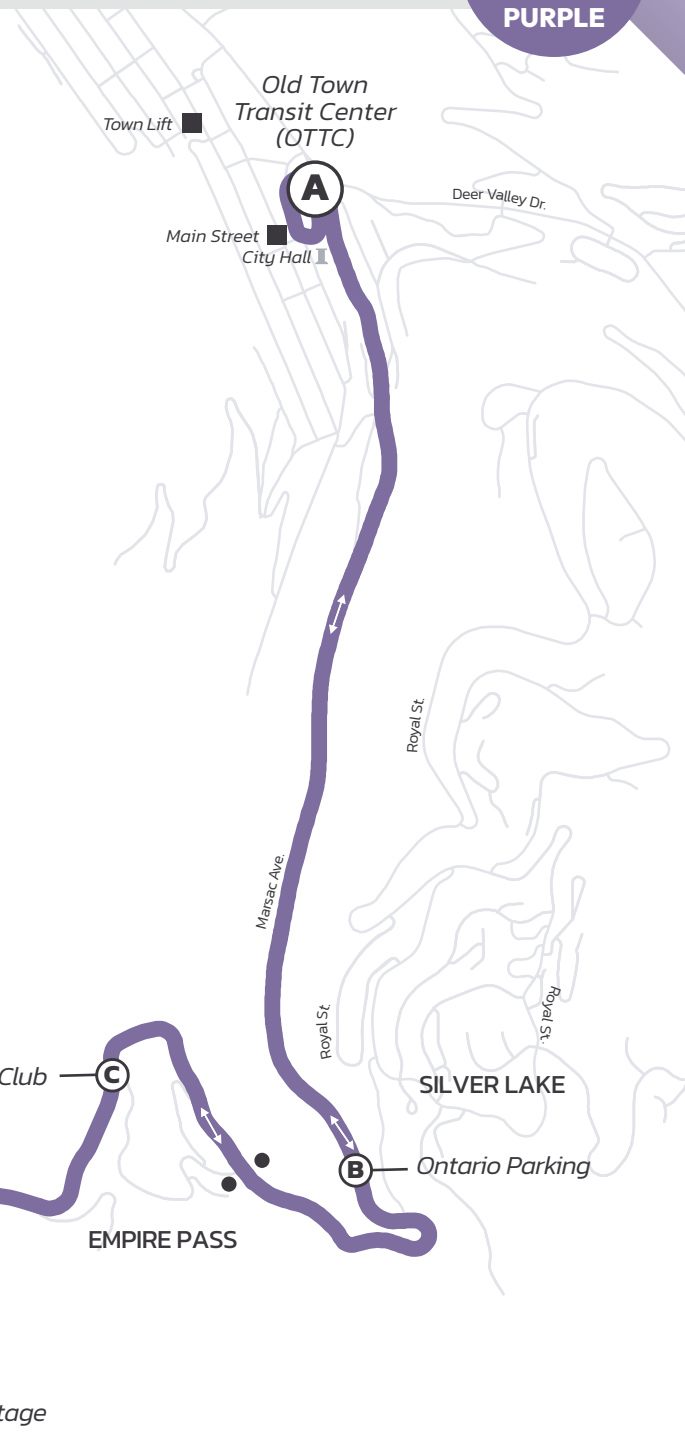

To Main St.		
D	C	A
Montage (Depart)	Empire Club	Main St. (OTTC)
6:25 AM	6:28 AM	6:35 AM
6:55 AM	6:58 AM	7:05 AM
6:55 AM	6:58 AM	7:05 AM
7:25 AM	7:28 AM	7:35 AM
7:55 AM	7:58 AM	8:05 AM
8:25 AM	8:28 AM	8:35 AM
8:55 AM	8:58 AM	9:05 AM
9:25 AM	9:28 AM	9:35 AM
9:55 AM	9:58 AM	10:05 AM
10:25 AM	10:28 AM	10:35 AM
10:55 AM	10:58 AM	11:05 AM
11:25 AM	11:28 AM	11:35 AM
11:55 AM	11:58 AM	12:05 PM
12:25 PM	12:28 PM	12:35 PM
12:55 PM	12:58 PM	1:05 PM
1:25 PM	1:28 PM	1:35 PM
1:55 PM	1:58 PM	2:05 PM
2:25 PM	2:28 PM	2:35 PM
2:55 PM	2:58 PM	3:05 PM
3:25 PM	3:28 PM	3:35 PM
3:55 PM	3:58 PM	4:05 PM
4:25 PM	4:28 PM	4:35 PM
4:55 PM	4:58 PM	5:05 PM
5:25 PM	5:28 PM	5:35 PM
5:55 PM	5:58 PM	6:05 PM
6:25 PM	6:28 PM	6:35 PM