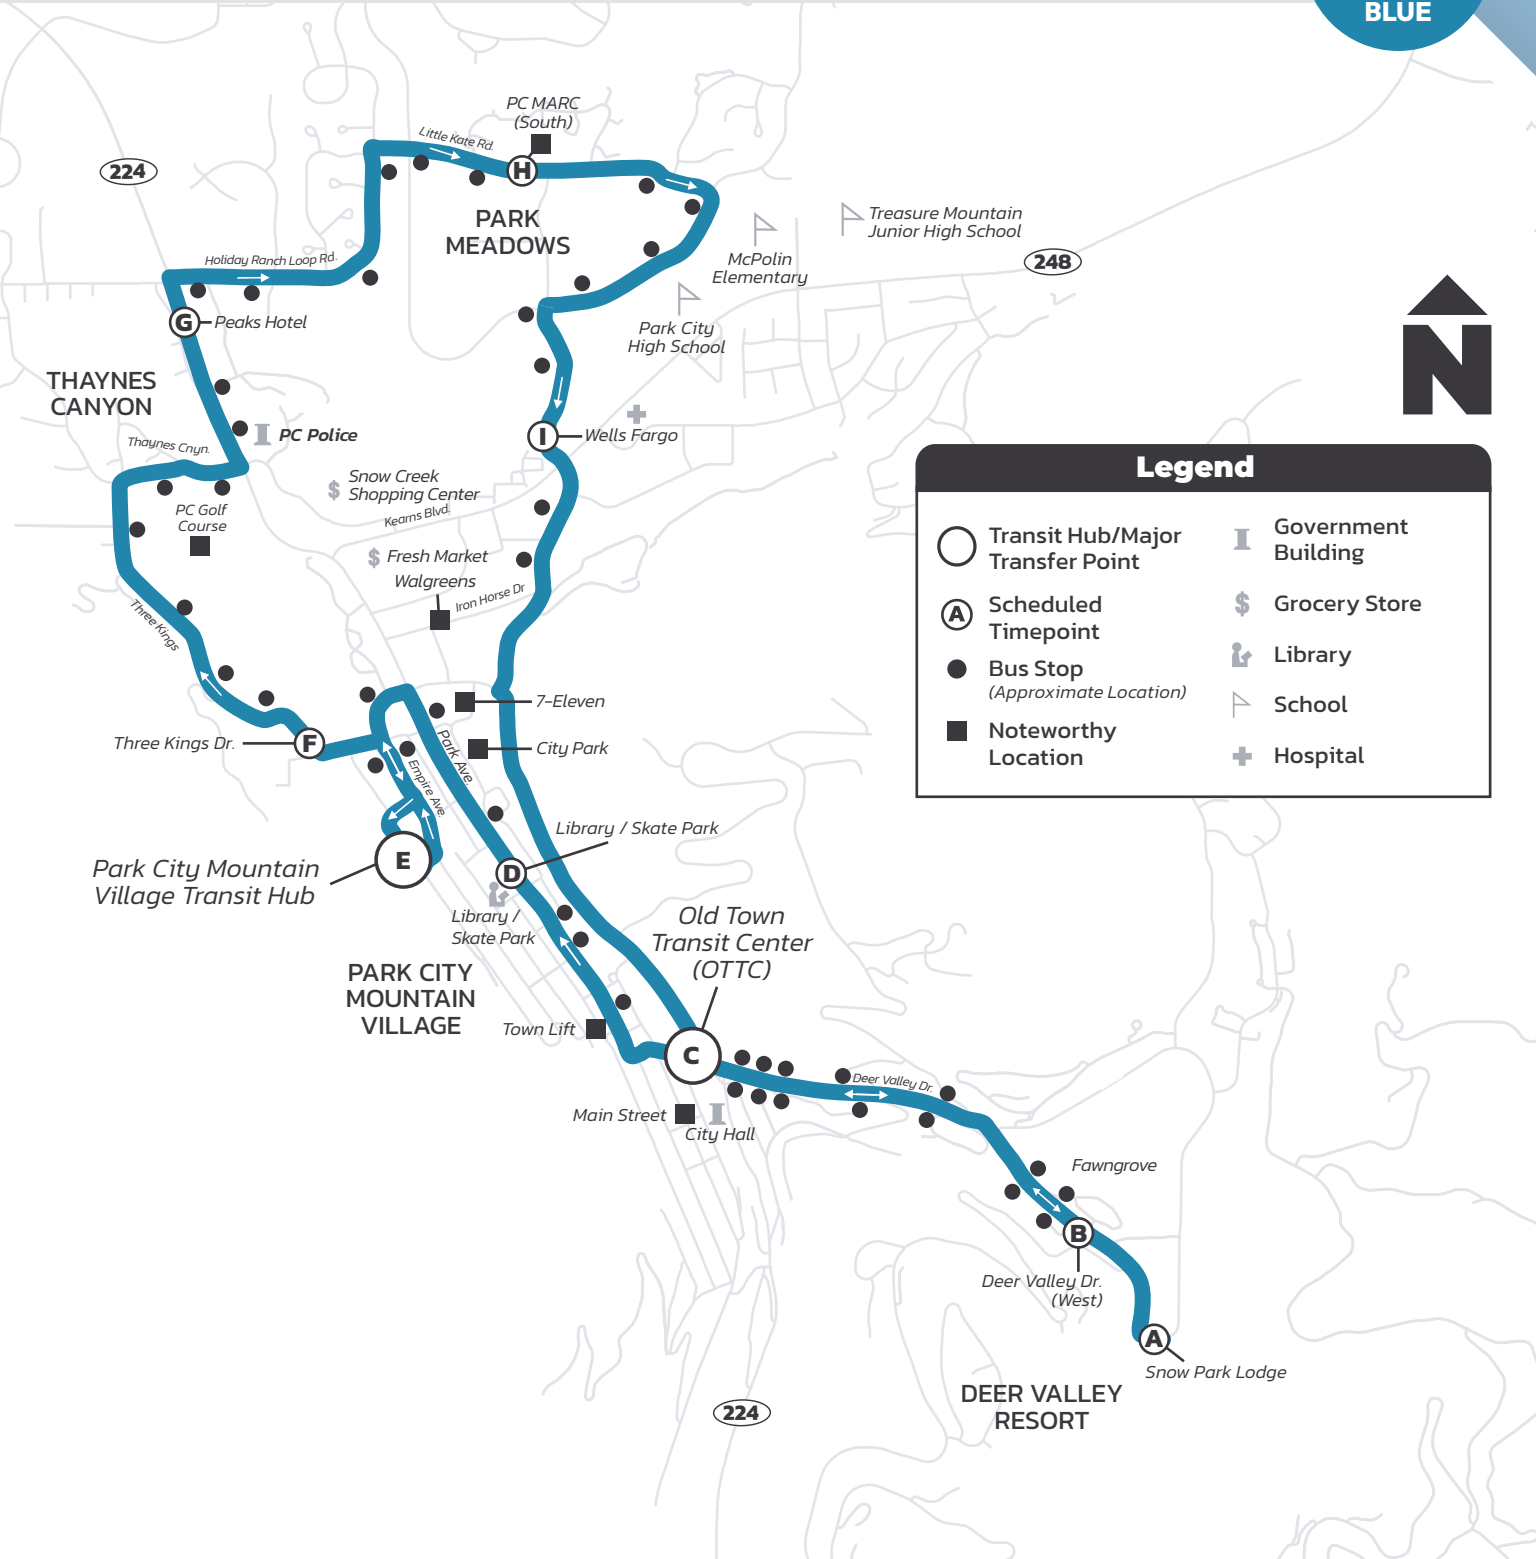

Hours: 6:30 AM–11:00 PM

From Old Town Transit Center (OTTC)

Seven days a week

Thaynes Canyon / Park

Meadows–Deer Valley Resort

Every 30 Minutes

3
BLUE

Legend

Transit Hub/Major Transfer Point	Government Building
Scheduled Timepoint	Grocery Store
Bus Stop (Approximate Location)	Library
Noteworthy Location	School
	Hospital

Hours: 6:30 AM–11:00 PM

From Old Town Transit Center (OTTC)
Seven days a week

From Old Town Transit Center (OTTC)

Seven days a week

Prospector Square– Deer Valley Resort

Every 30 Minutes

5
YELLOW

Legend

○ Transit Hub/Major Transfer Point	I Government Building
Ⓐ Scheduled Timepoint	\$ Grocery Store
● Bus Stop (Approximate Location)	📖 Library
■ Noteworthy Location	🏫 School
	+ Hospital