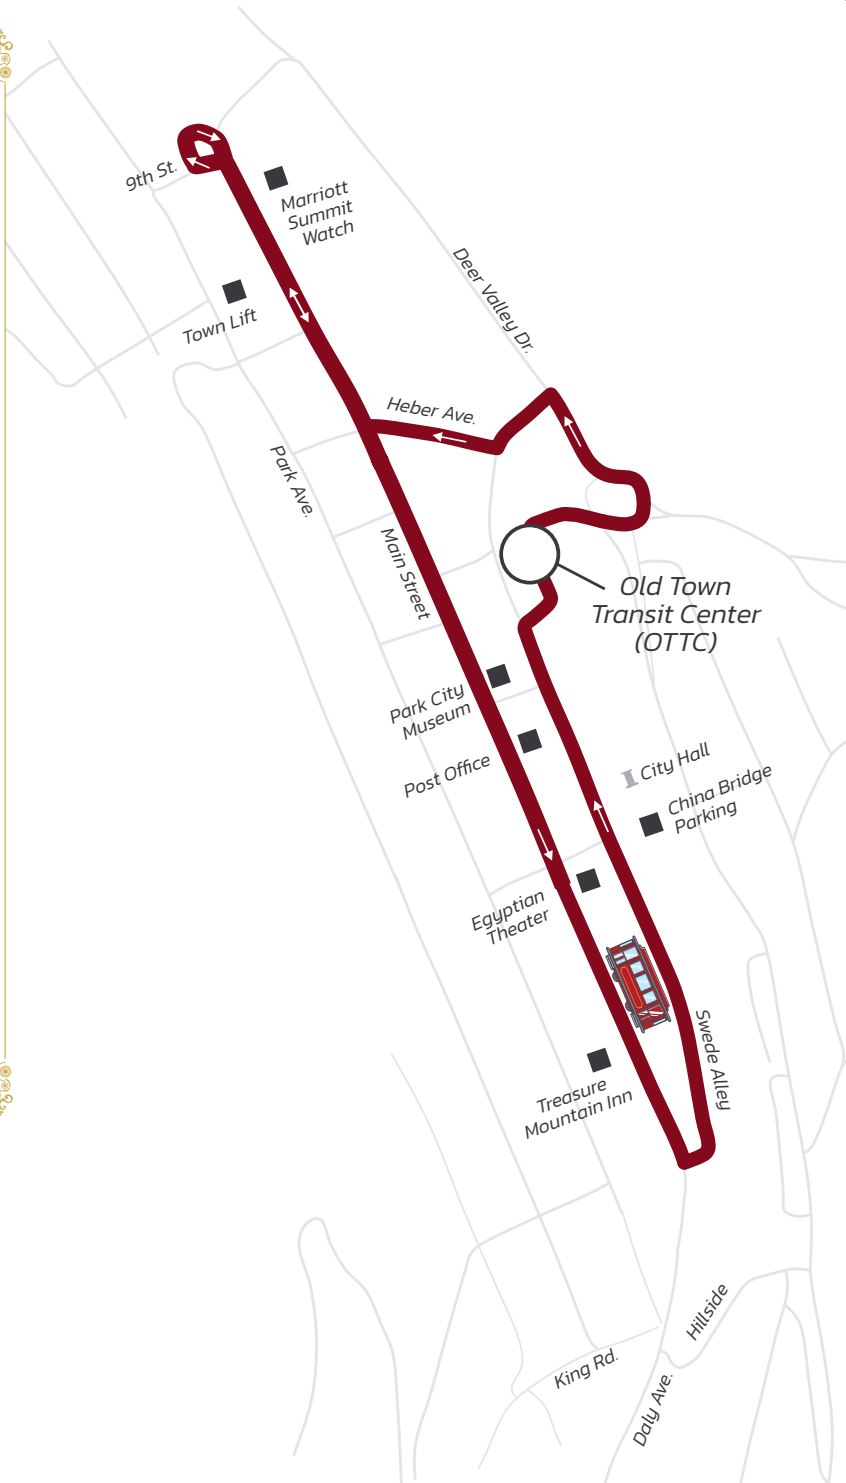

Hours: 10:50 AM–8:05 PM

From Old Town Transit Center (OTTC)

Seven days a week

Historic Park City Trolley

Every 15 Minutes

TROLLEY

Hop on the historic Trolley and ride up Main Street from 10:50 AM–8:05 PM.

Catch the Trolley at a designated stop or stand anywhere along the route and wave the driver down. The Trolley also serves as a connection to Old Town Transit Center where transfers can be made to other routes in the system.

The Trolley is operated by Park City Transit, a FARE-FREE transit system.