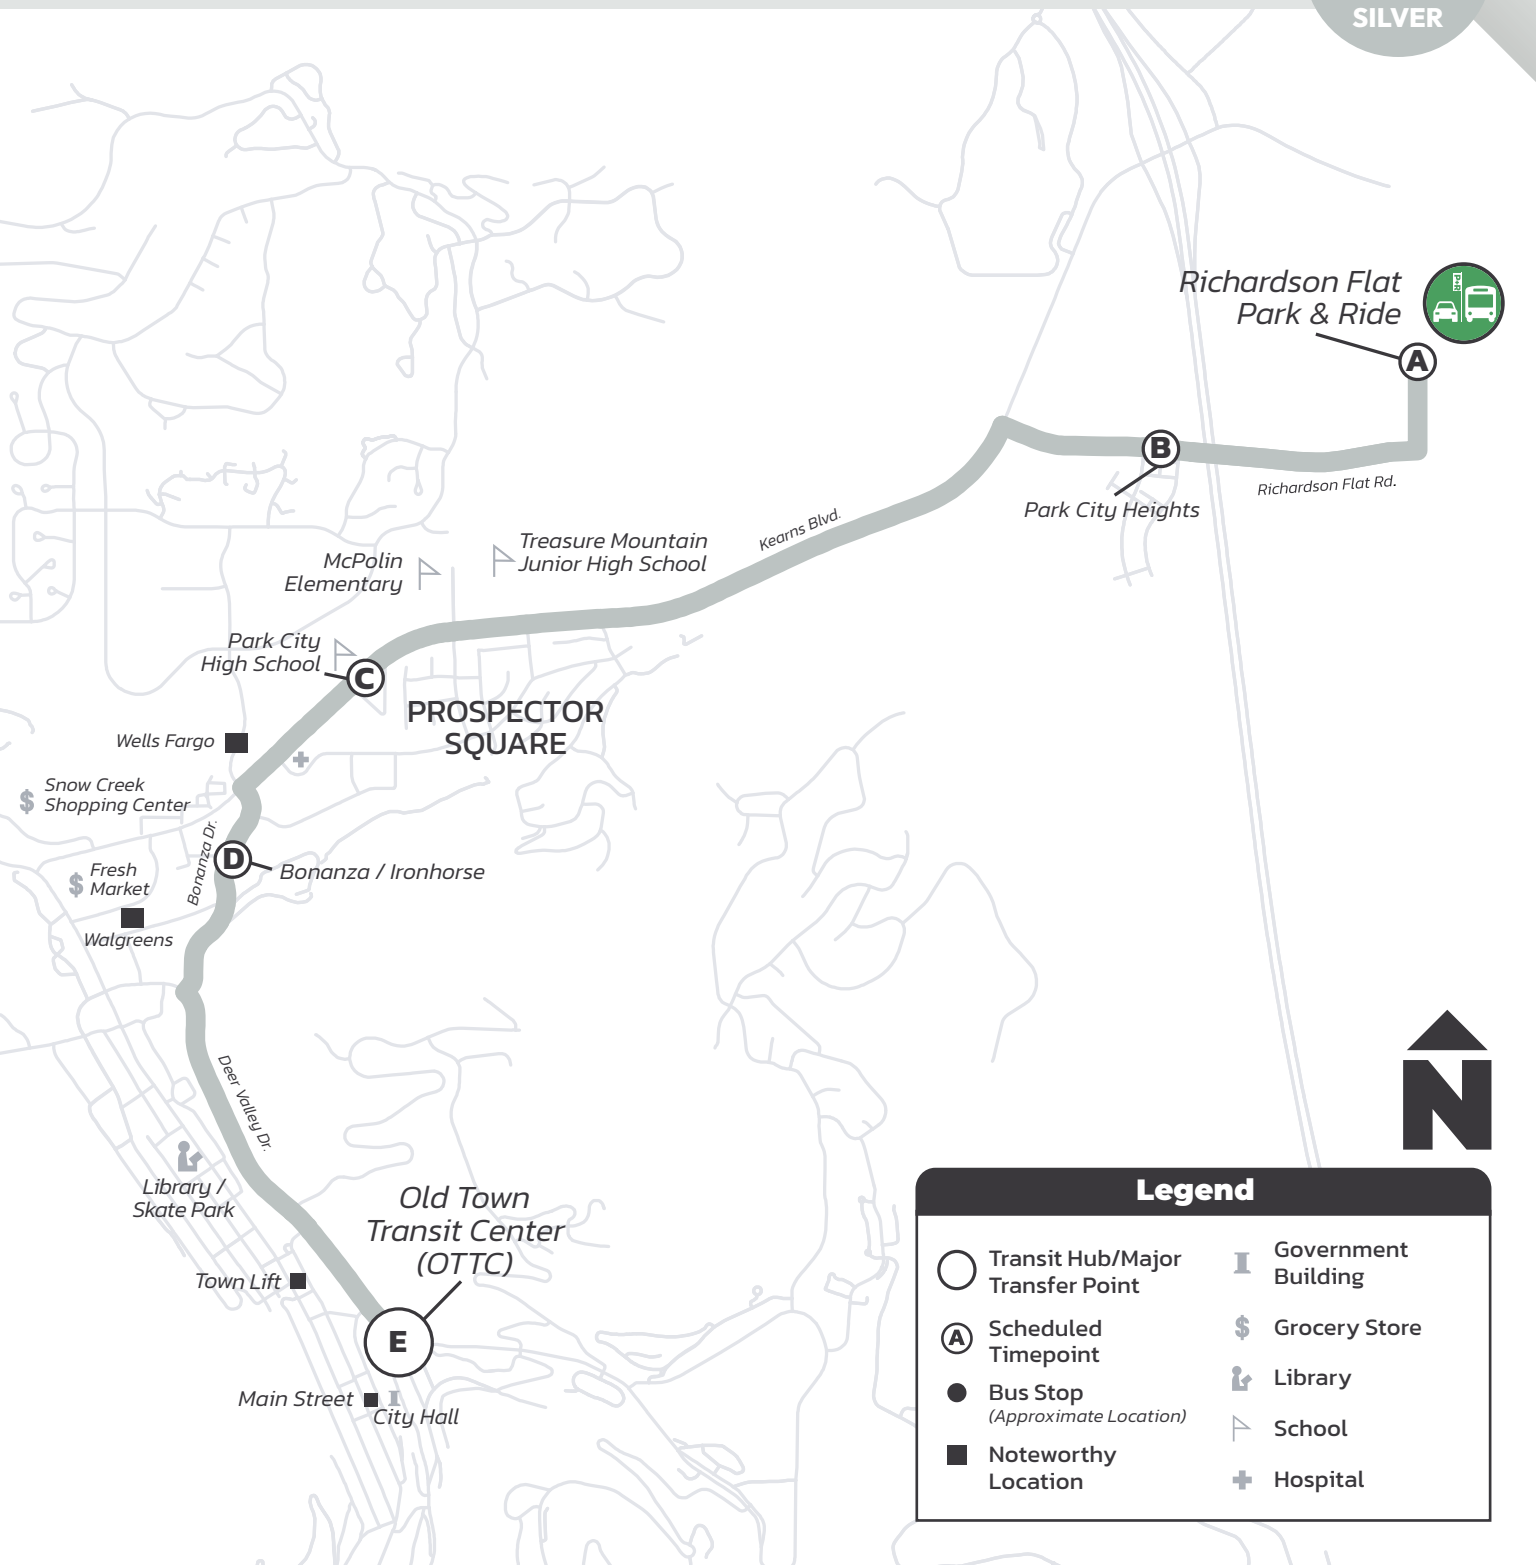

Hours: 7:05 AM–7:45 PM

From Old Town Transit Center (OTTC)

Seven days a week

Richardson Flat Park & Ride– Main Street Express

Every 40 Minutes

Richardson Flat
Park & Ride

A

B

Park City Heights

Richardson Flat Rd.

Kearns Blvd.

Treasure Mountain
Junior High School

McPolin
Elementary

Park City
High School

PROSPECTOR
SQUARE

Wells Fargo

Snow Creek
Shopping Center

Fresh
Market

Walgreens

Bonanza Dr.

Bonanza / Ironhorse

Deer Valley Dr.

Library /
Skate Park

Old Town
Transit Center
(OTTC)

Town Lift

E

Main Street
City Hall

Legend

- Transit Hub/Major Transfer Point
- Scheduled Timepoint
- Bus Stop (Approximate Location)
- Noteworthy Location
- Government Building
- Grocery Store
- Library
- School
- Hospital