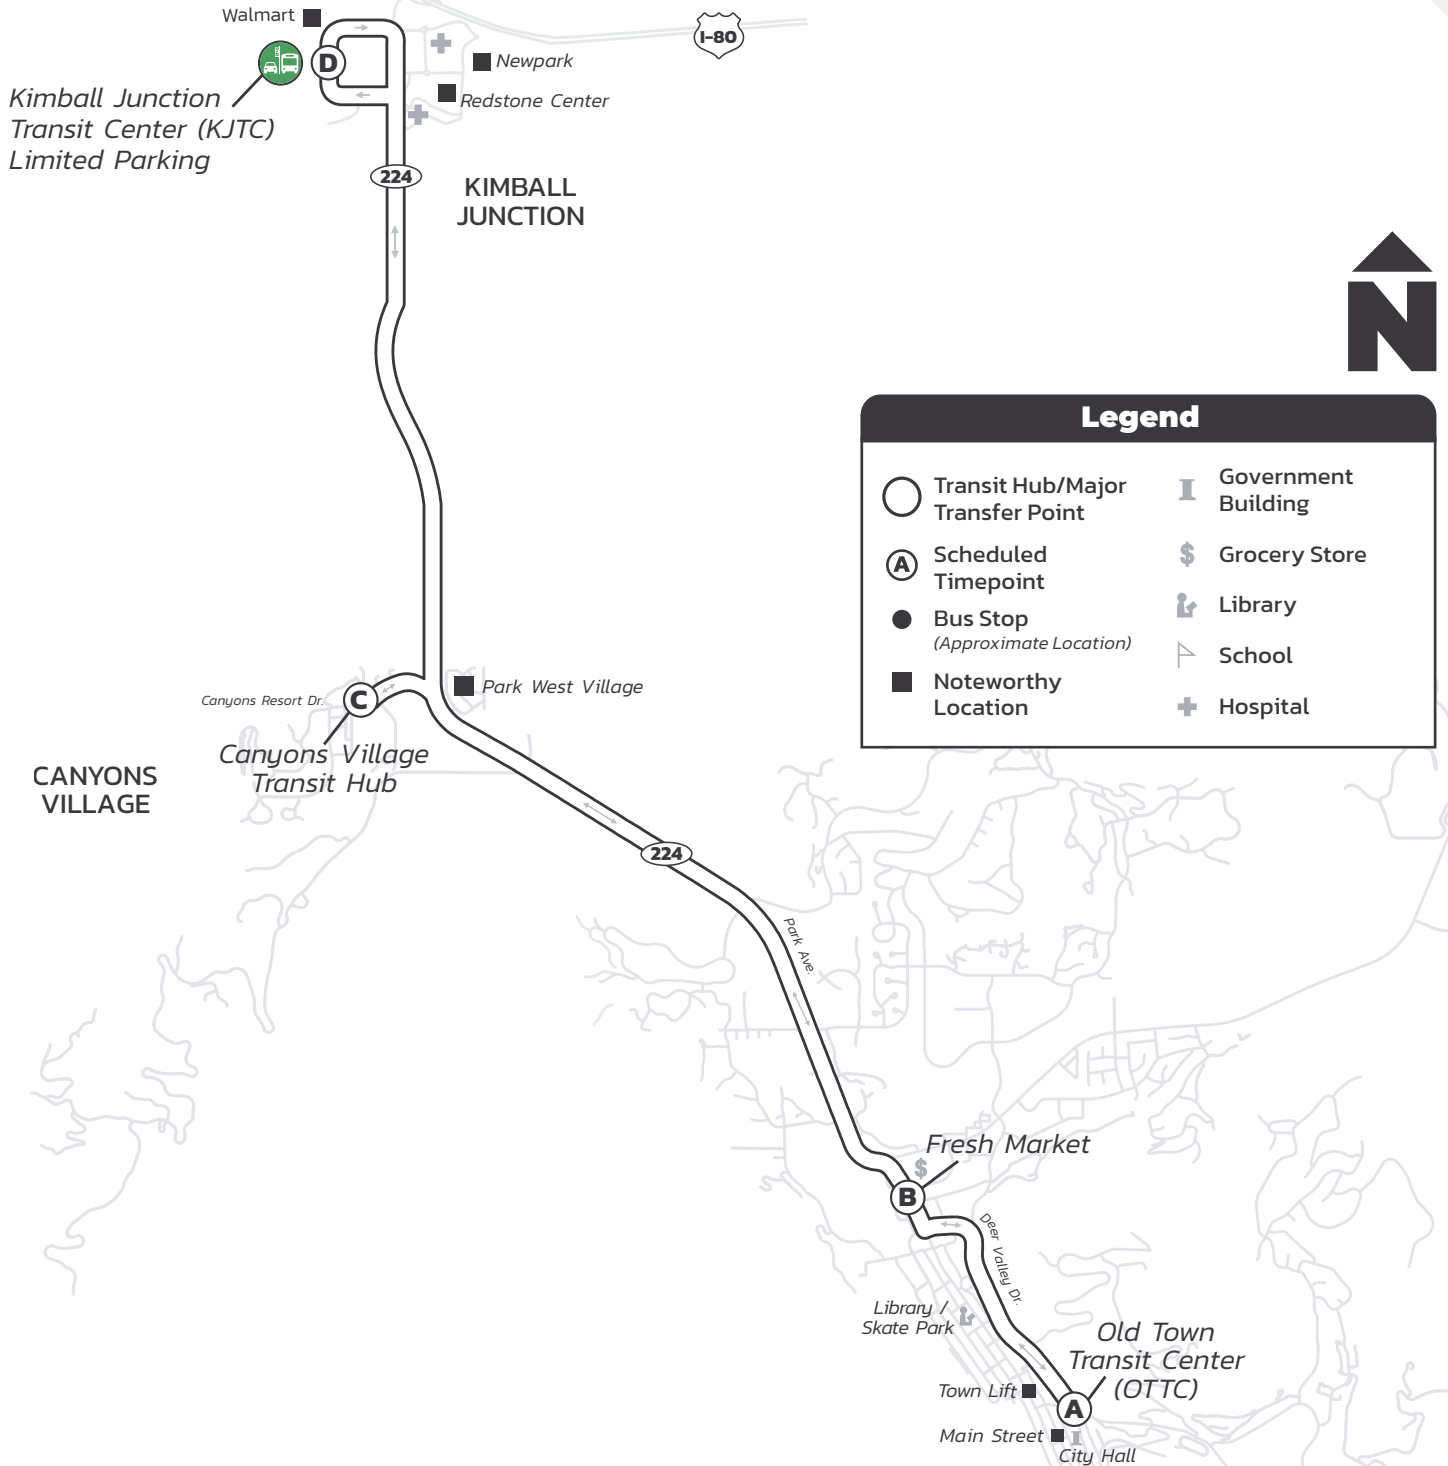

Hours: 6:40 AM–7:10 PM: Buses every 15 Minutes

7:10 PM–11:10 PM: Buses every 30 Minutes

From Old Town Transit Center (OTTC)

Seven days a week

Kimball Junction– Main Street Express

Every 15–30 Minutes

10
WHITE