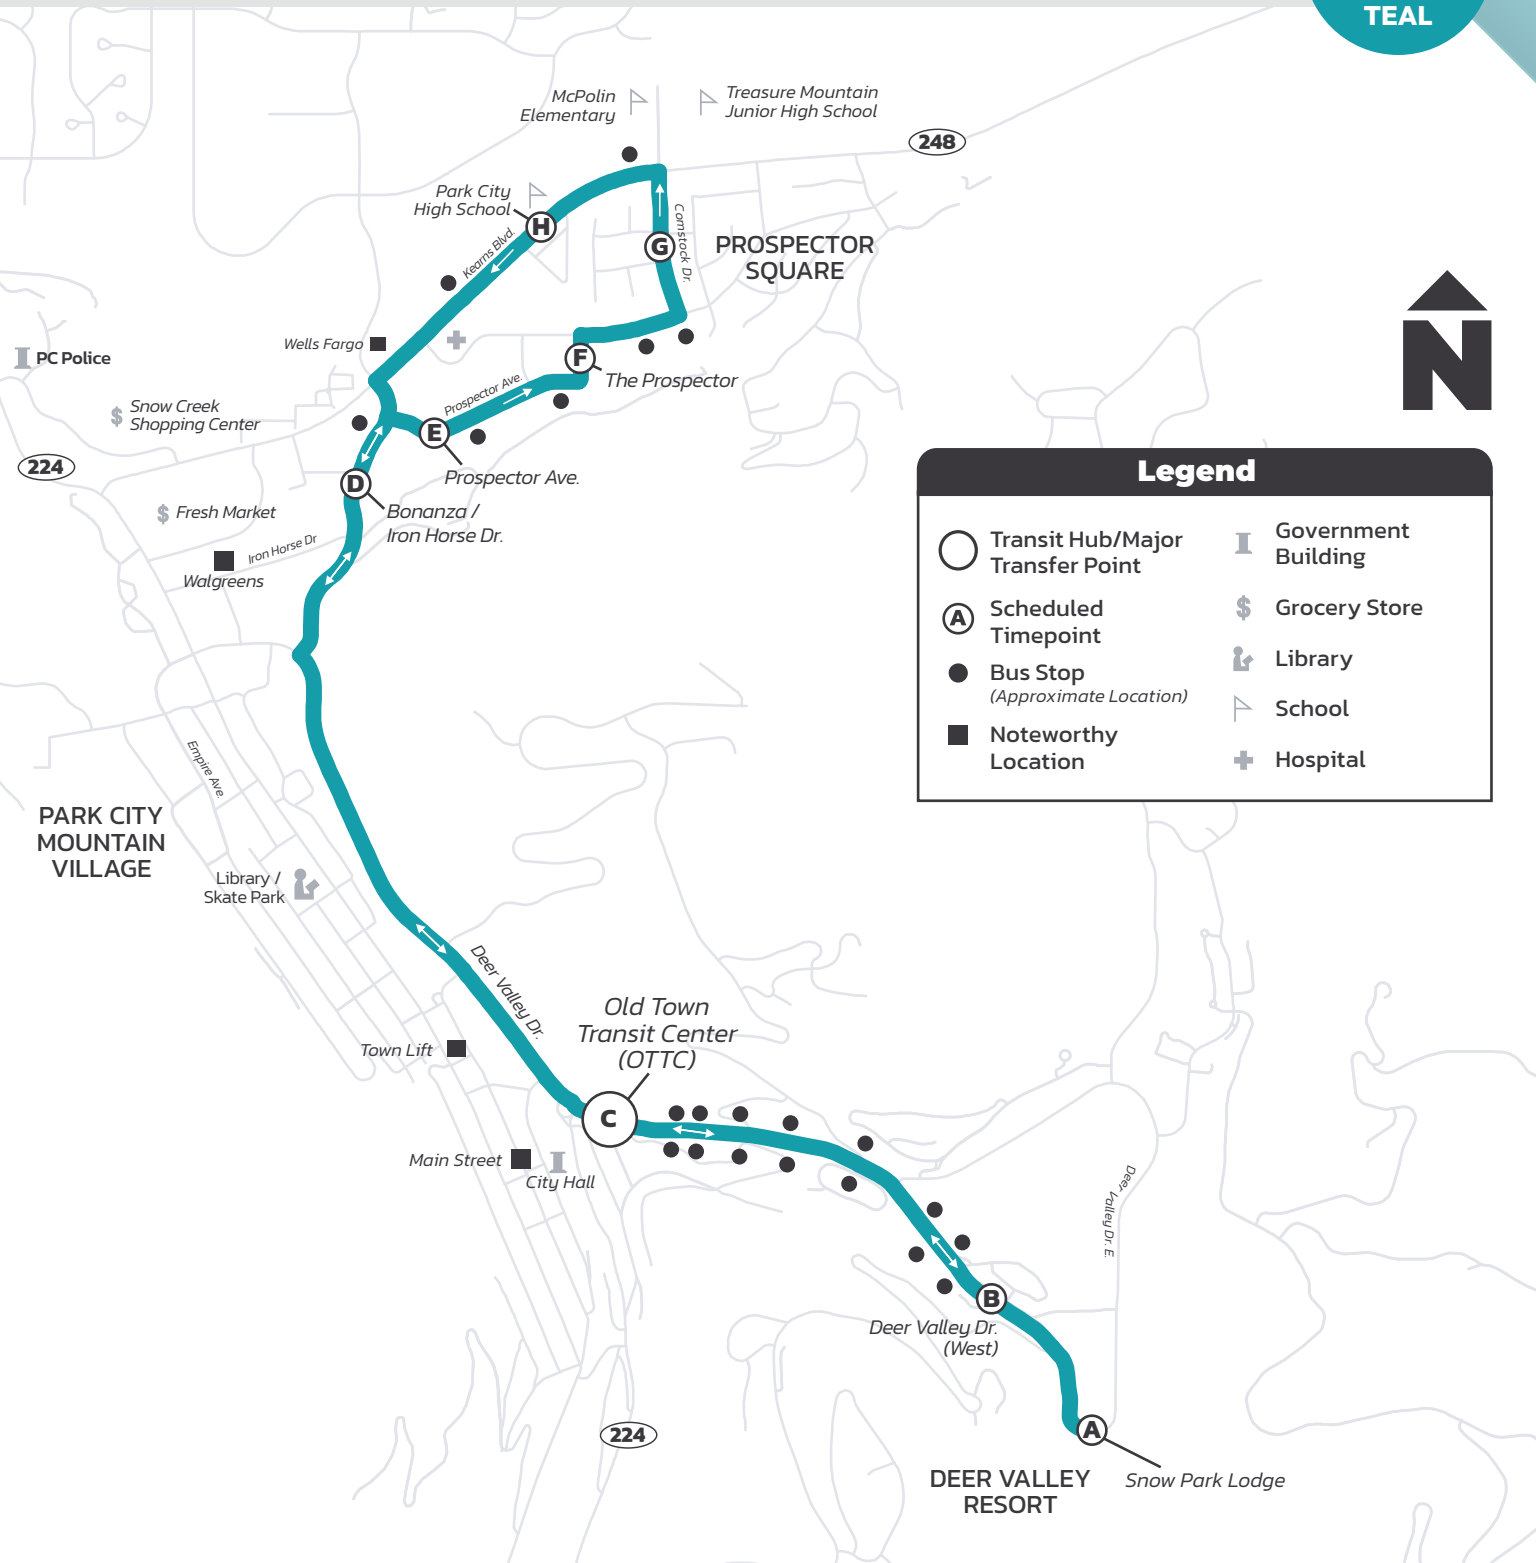

Hours: 6:37 AM–11:07 PM

From Old Town Transit Center (OTTC)

Seven days a week

Prospector Square– Deer Valley Express

Every 30 Minutes

50
TEAL

Legend

Transit Hub/Major Transfer Point	Government Building
Scheduled Timepoint	Grocery Store
Bus Stop (Approximate Location)	Library
Noteworthy Location	School
	Hospital