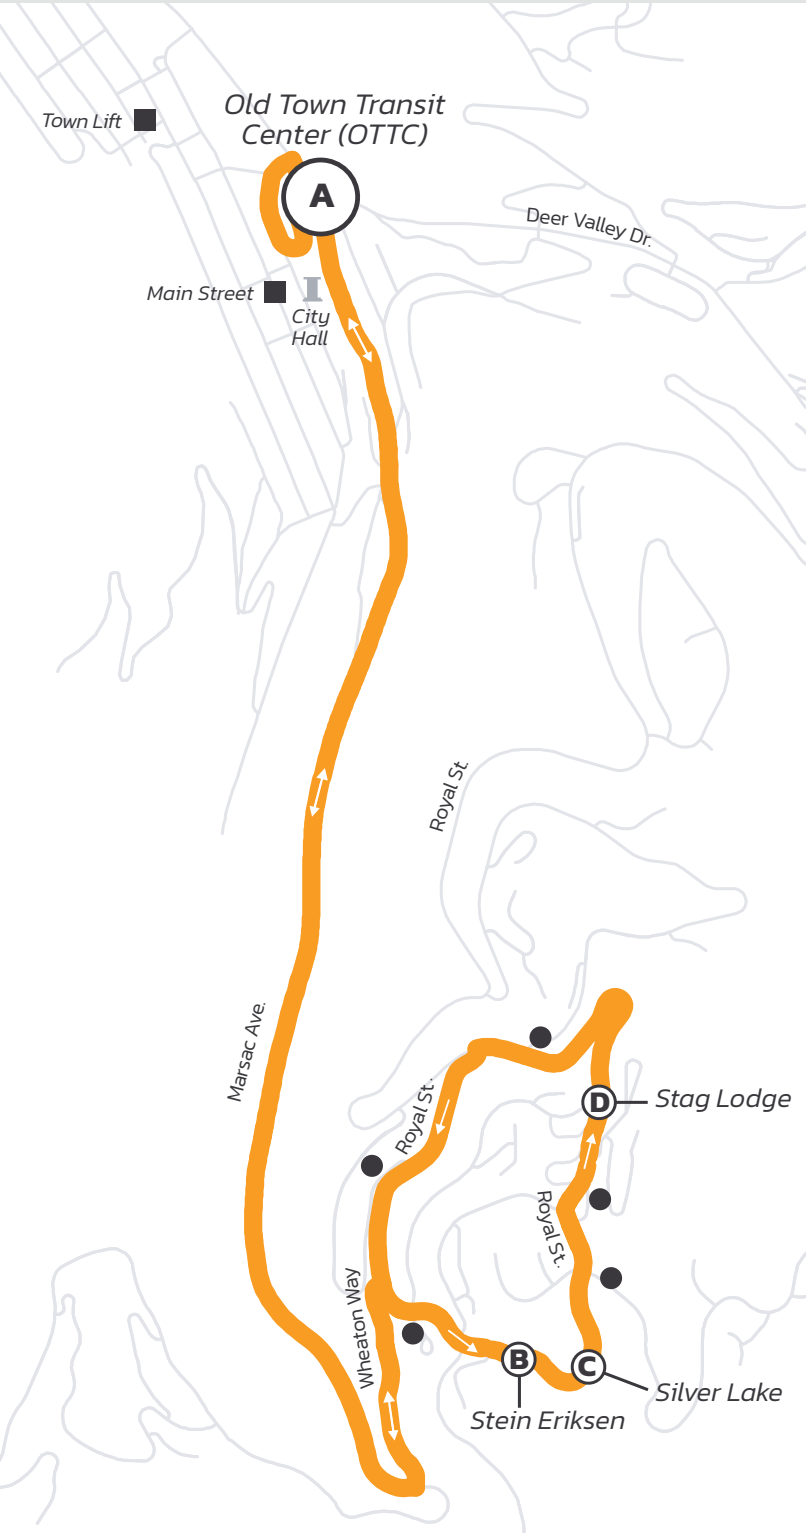

Hours: 6:16 AM–6:16 PM

From Old Town Transit Center (OTTC)
Seven days a week

**Main Street–
Silver Lake Village**

Every 30 Minutes

To Silver Lake		
A	B	C
Main St. (OTTC)	Stein Eriksen	Silver Lake (Arrive)
6:16 AM	6:21 AM	6:22 AM
6:46 AM	6:51 AM	6:52 AM
7:16 AM	7:21 AM	7:22 AM
7:46 AM	7:51 AM	7:52 AM
8:16 AM	8:21 AM	8:22 AM
8:46 AM	8:51 AM	8:52 AM
9:16 AM	9:21 AM	9:22 AM
9:46 AM	9:51 AM	9:52 AM
10:16 AM	10:21 AM	10:22 AM
10:46 AM	10:51 AM	10:52 AM
11:16 AM	11:21 AM	11:22 AM
11:46 AM	11:51 AM	11:52 AM
12:16 PM	12:21 PM	12:22 PM
12:46 PM	12:51 PM	12:52 PM
1:16 PM	1:21 PM	1:22 PM
1:46 PM	1:51 PM	1:52 PM
2:16 PM	2:21 PM	2:22 PM
2:46 PM	2:51 PM	2:52 PM
3:16 PM	3:21 PM	3:22 PM
3:46 PM	3:51 PM	3:52 PM
4:16 PM	4:21 PM	4:22 PM
4:46 PM	4:51 PM	4:52 PM
5:16 PM	5:21 PM	5:22 PM
5:46 PM	5:51 PM	5:52 PM
6:16 PM	6:21 PM	6:22 PM

To Main Street		
C	D	A
Silver Lake (Depart)	Stag Lodge	Main St. (OTTC)
6:22 AM	6:23 AM	6:32 AM
6:52 AM	6:53 AM	7:02 AM
7:22 AM	7:23 AM	7:32 AM
7:52 AM	7:53 AM	8:02 AM
8:22 AM	8:23 AM	8:32 AM
8:52 AM	8:53 AM	9:02 AM
9:22 AM	9:23 AM	9:32 AM
9:52 AM	9:53 AM	10:02 AM
10:22 AM	10:23 AM	10:32 AM
10:52 AM	10:53 AM	11:02 AM
11:22 AM	11:23 AM	11:32 AM
11:52 AM	11:53 AM	12:02 PM
12:22 PM	12:23 PM	12:32 PM
12:52 PM	12:53 PM	1:02 PM
1:22 PM	1:23 PM	1:32 PM
1:52 PM	1:53 PM	2:02 PM
2:22 PM	2:23 PM	2:32 PM
2:52 PM	2:53 PM	3:02 PM
3:22 PM	3:23 PM	3:32 PM
3:52 PM	3:53 PM	4:02 PM
4:22 PM	4:23 PM	4:32 PM
4:52 PM	4:53 PM	5:02 PM
5:22 PM	5:23 PM	5:32 PM
5:52 PM	5:53 PM	6:02 PM
6:22 PM	6:23 PM	6:32 PM

Legend

- Transit Hub/Major Transfer Point
- Scheduled Timepoint
- Bus Stop (Approximate Location)
- Noteworthy Location
- Government Building
- Grocery Store
- Library
- School
- Hospital