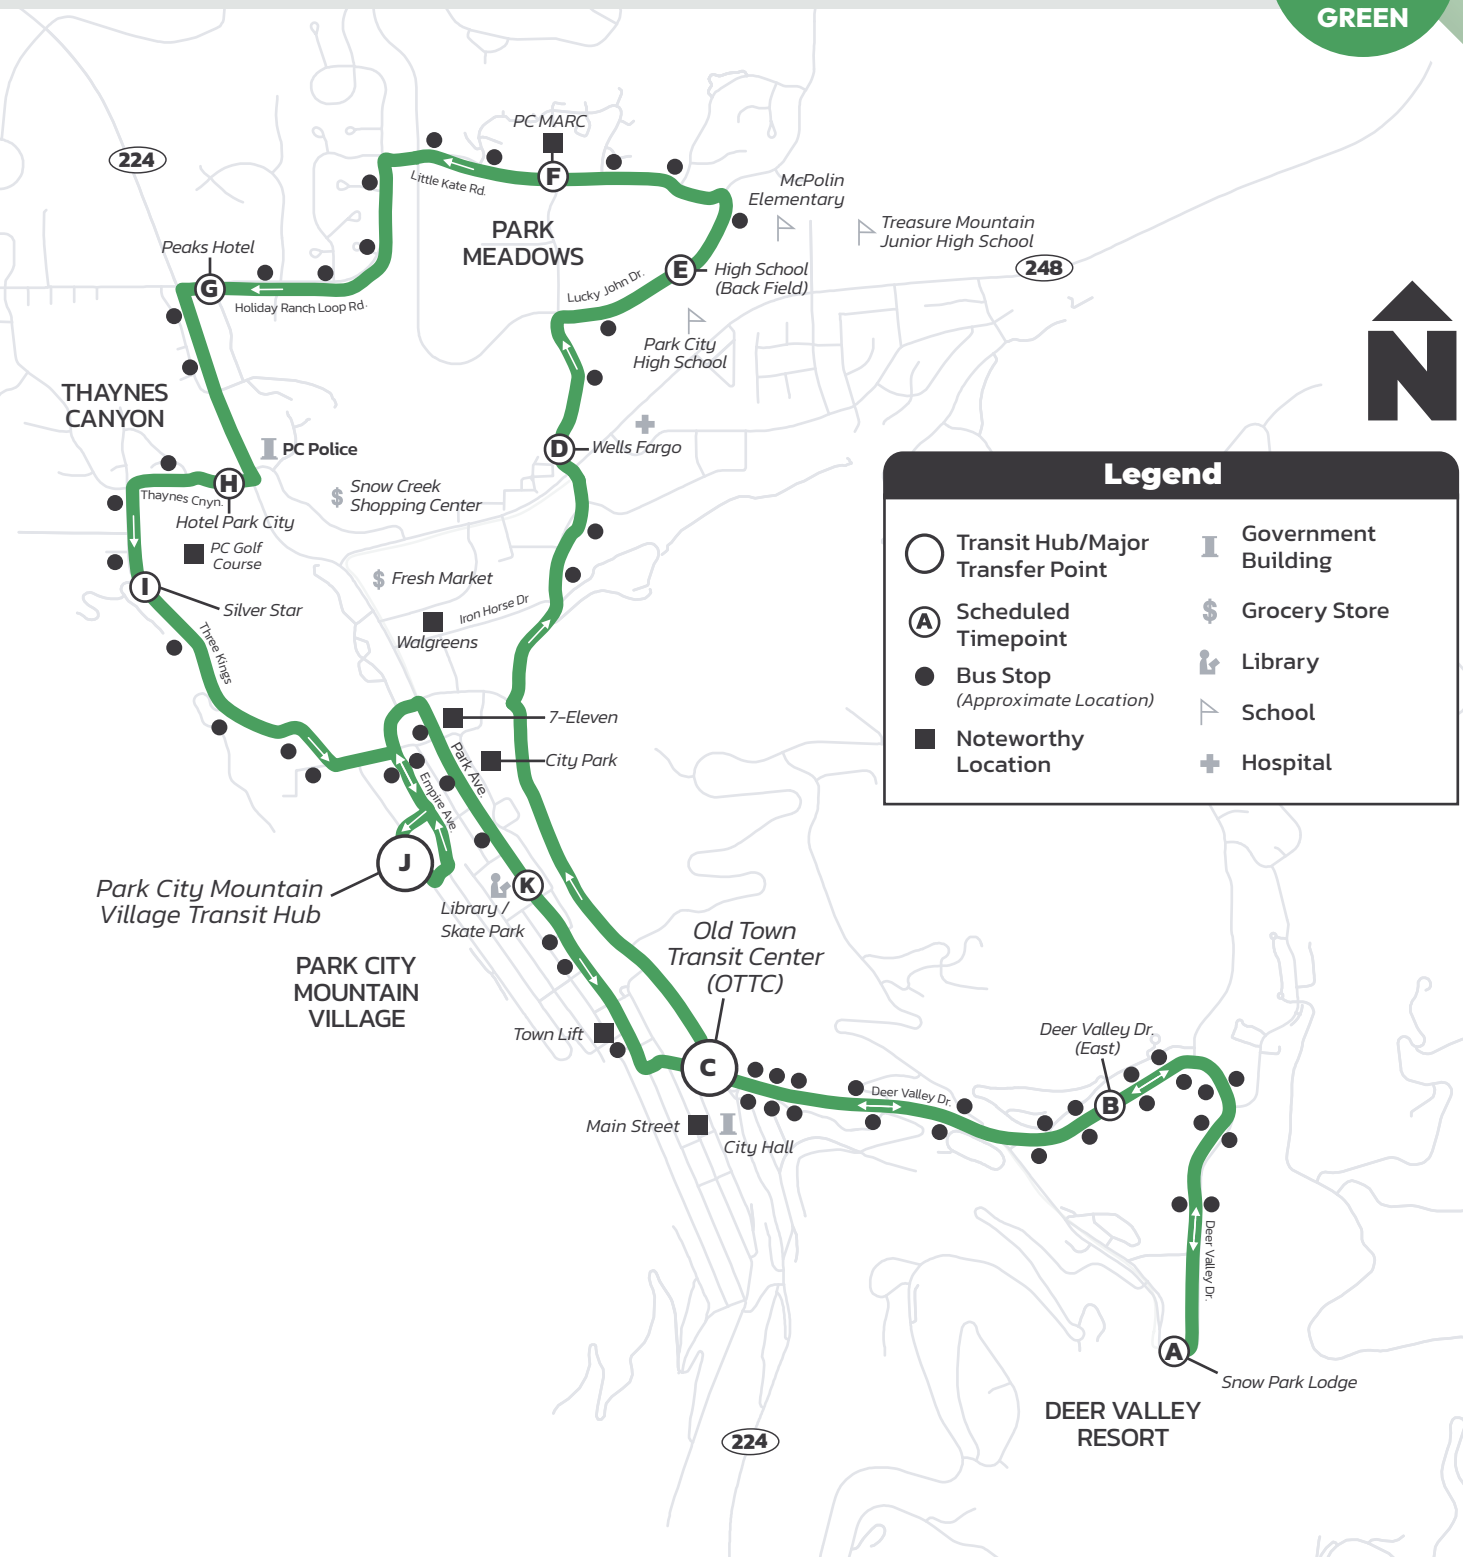

Hours: 6:49 AM—11:19 PM

From Old Town Transit Center (OTTC)

Seven days a week

Park Meadows/Thaynes Canyon-Deer Valley Resort

Every 30 Minutes

Legend

Transit Hub/Major Transfer Point	Government Building
Scheduled Timepoint	Grocery Store
Bus Stop (Approximate Location)	Library
Noteworthy Location	School
	Hospital