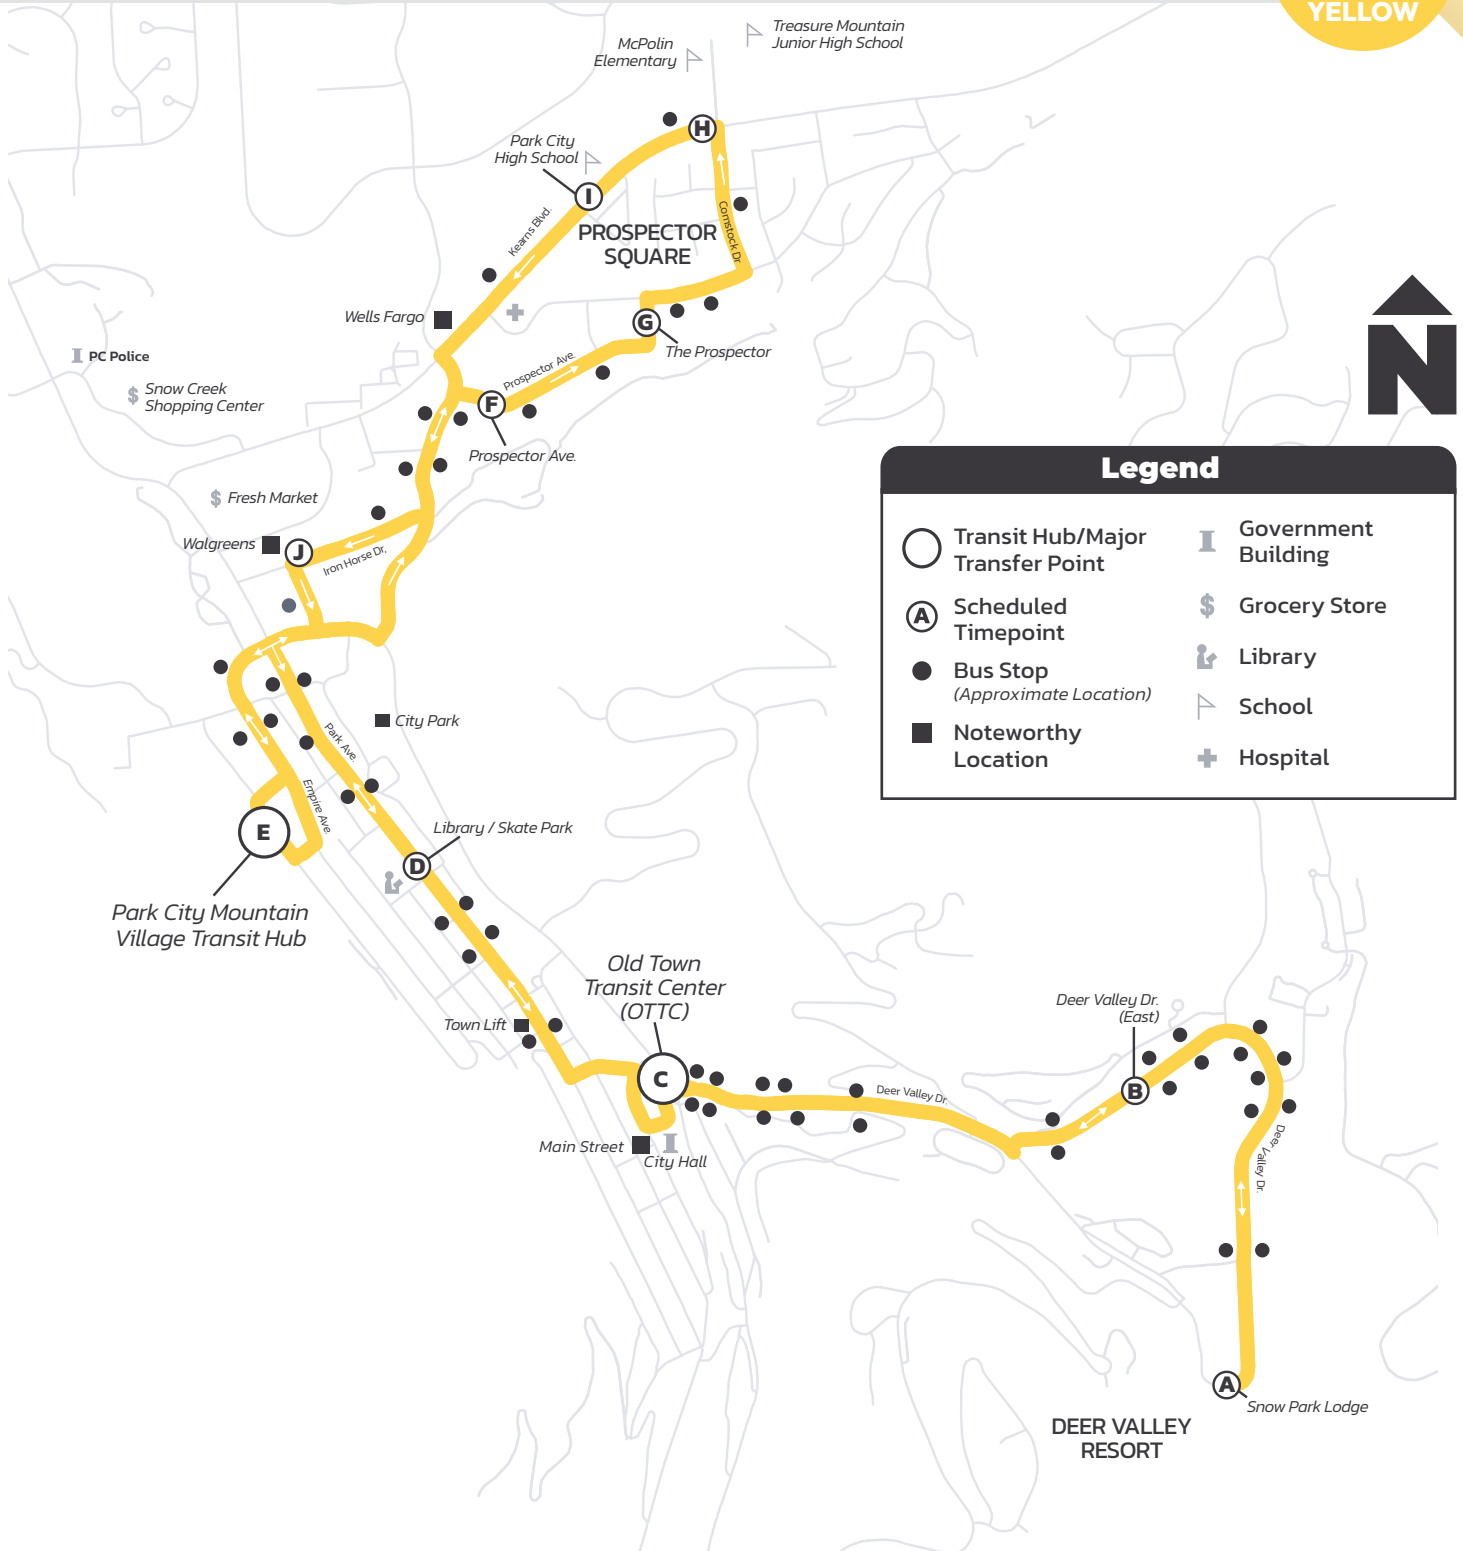

Legend

- Transit Hub/Major Transfer Point
- Scheduled Timepoint
- Bus Stop (Approximate Location)
- Noteworthy Location
- Government Building
- Grocery Store
- Library
- School
- Hospital

Hours: 7:10 AM–11:10 PM

From Old Town Transit Center (OTTC)

Seven days a week

Prospector Square– Deer Valley Resort

Every 30 Minutes

5
YELLOW

Legend

○ Transit Hub/Major Transfer Point	I Government Building
Ⓐ Scheduled Timepoint	\$ Grocery Store
● Bus Stop (Approximate Location)	📖 Library
■ Noteworthy Location	🏫 School
	+ Hospital