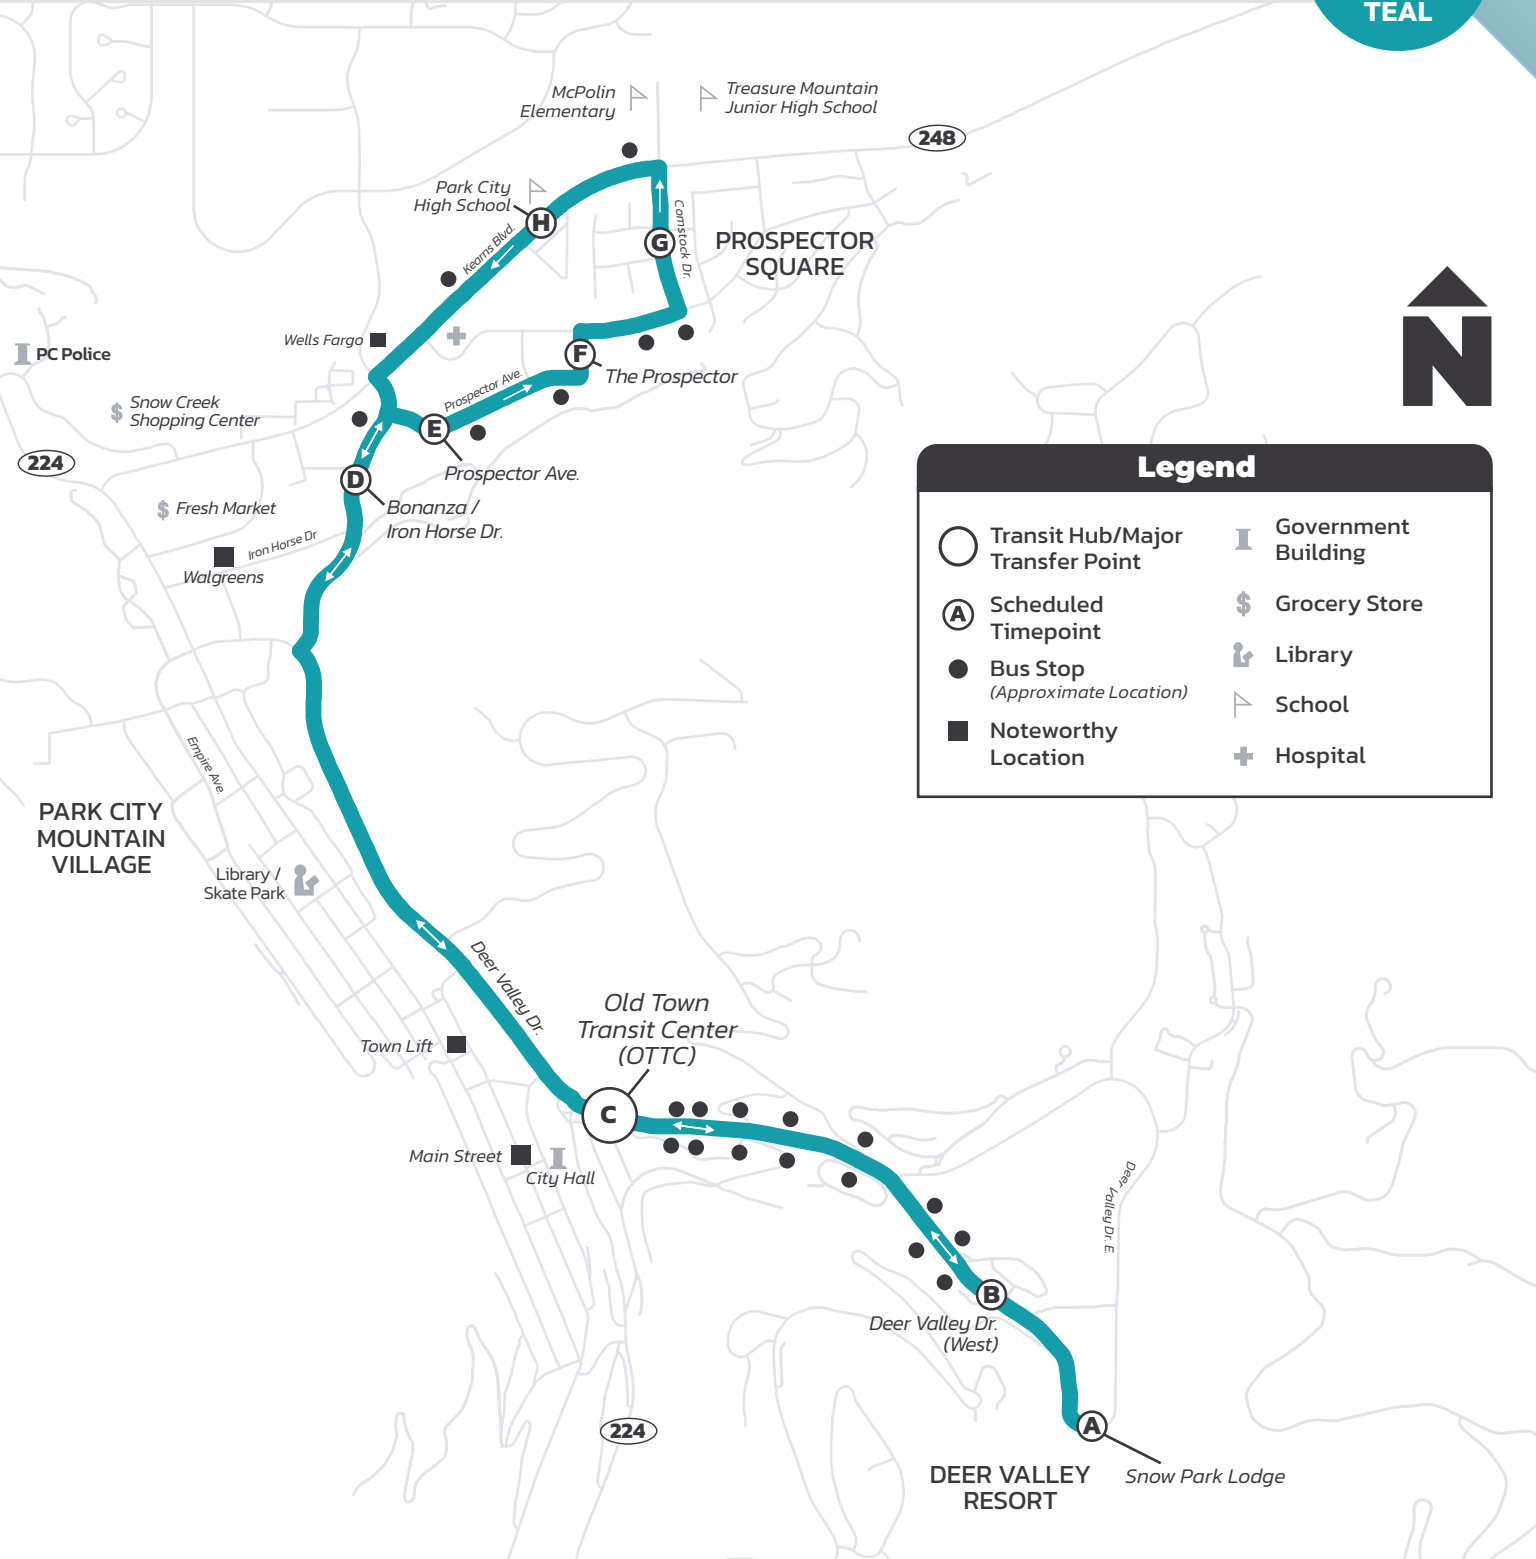

# Prospector Square– Deer Valley Express

Every 30 Minutes

### Legend

Transit Hub/Major Transfer Point	Government Building
Scheduled Timepoint	Grocery Store
Bus Stop (Approximate Location)	Library
Noteworthy Location	School
	Hospital

# Hours: 6:37 AM–11:07 PM

From Old Town Transit Center (OTTC)  
Seven days a week