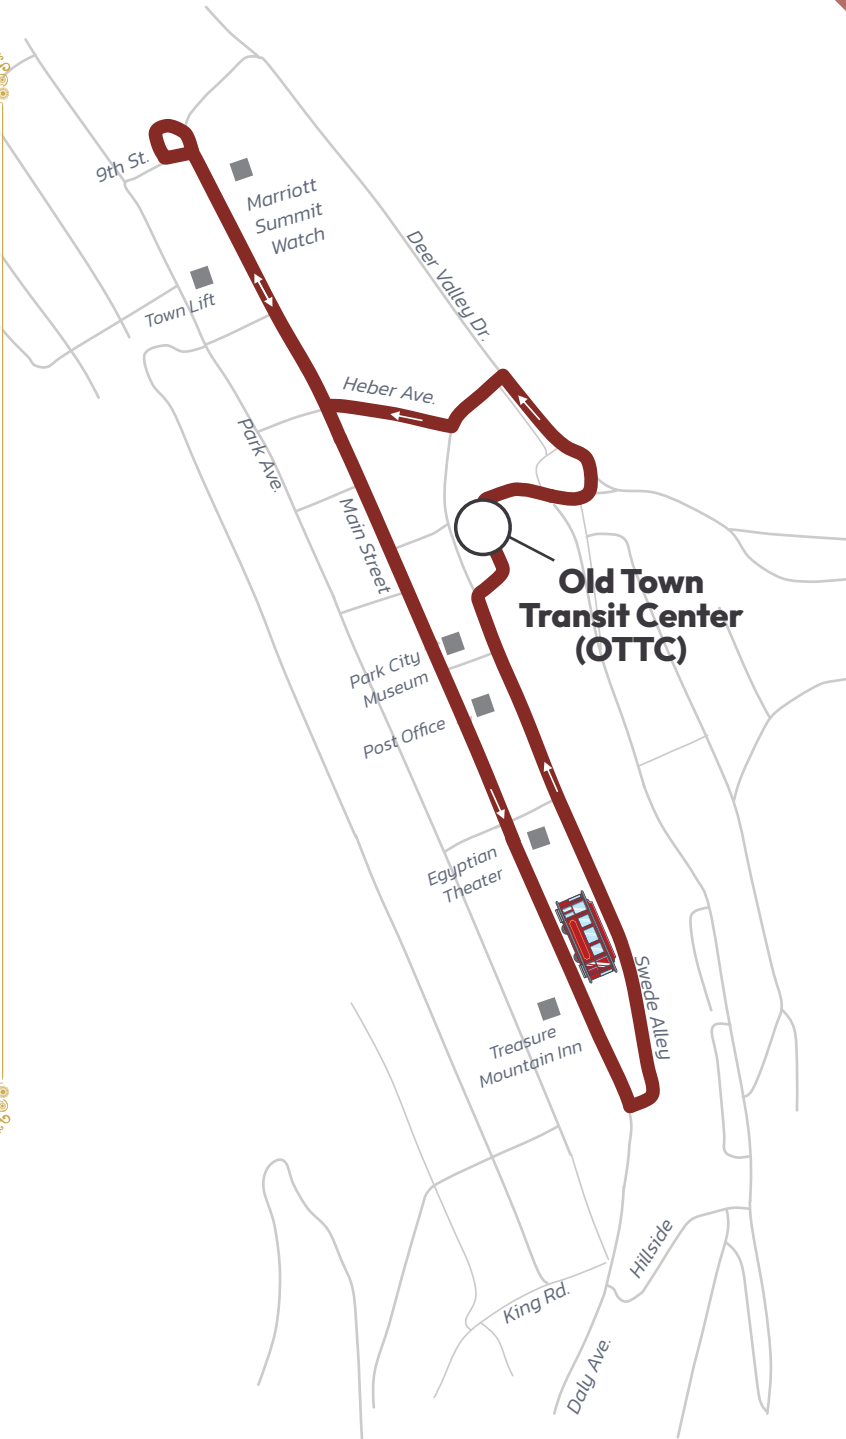

Hours: 7:50 AM–8:05 PM

From Old Town Transit Center (OTTC)

Seven days a week

Historic Park City Trolley

Every 15 Minutes

TROLLEY

Hop on the historic Trolley and ride it all the way to the top of Main Street from 7:50 AM–8:05 PM.

Catch the Trolley at a designated stop or stand anywhere along the route and wave the driver down. The Trolley also serves as a connection to Old Town Transit Center where transfers can be made to other routes in the system.

The Trolley is operated by Park City Transit, a FARE-FREE transit system.