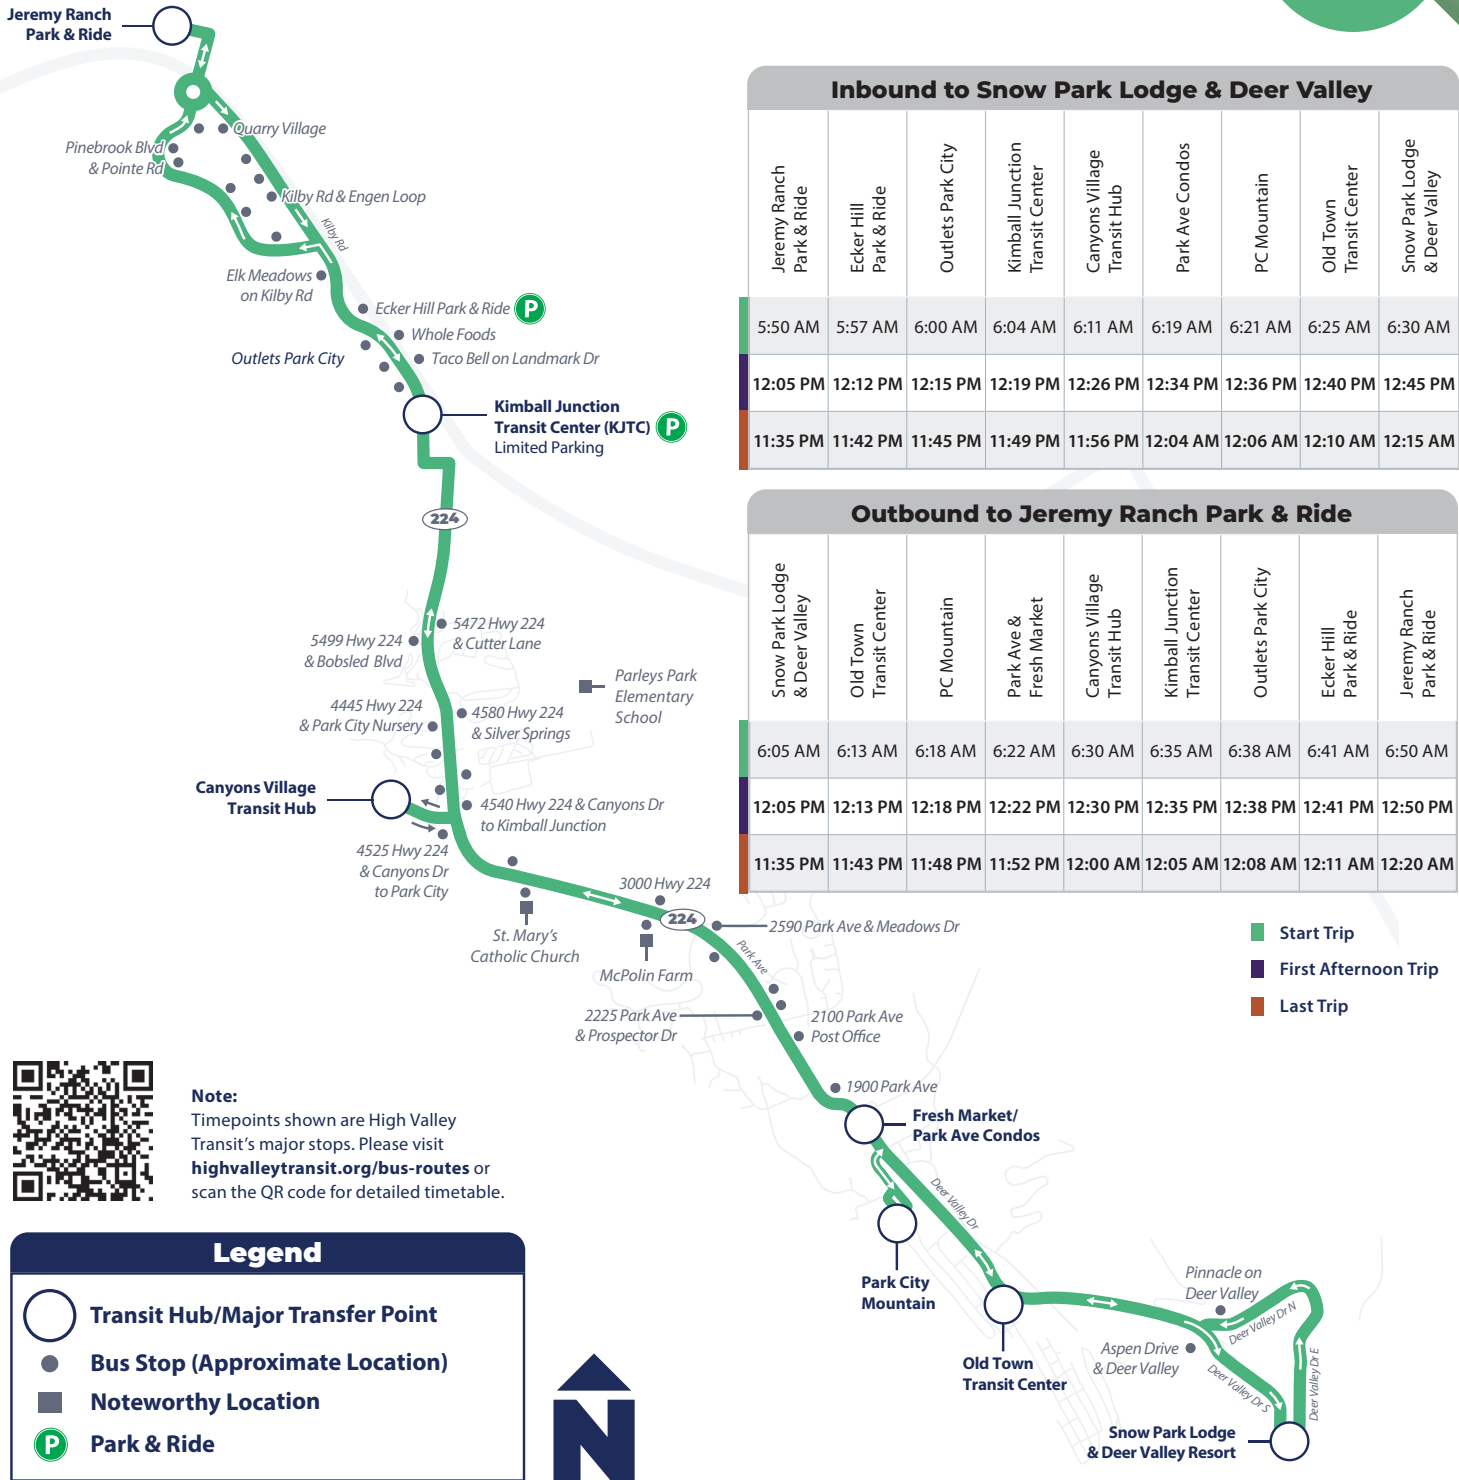

Download the
**High Valley
Transit** app.

Hours: 5:50 AM–12:20 AM

Seven days a week

Spiro / 224 Local

Every 15 Minutes

101

Inbound to Snow Park Lodge & Deer Valley

Jeremy Ranch Park & Ride	Ecker Hill Park & Ride	Outlets Park City	Kimball Junction Transit Center	Canyons Village Transit Hub	Park Ave Condos	PC Mountain	Old Town Transit Center	Snow Park Lodge & Deer Valley
5:50 AM	5:57 AM	6:00 AM	6:04 AM	6:11 AM	6:19 AM	6:21 AM	6:25 AM	6:30 AM
12:05 PM	12:12 PM	12:15 PM	12:19 PM	12:26 PM	12:34 PM	12:36 PM	12:40 PM	12:45 PM
11:35 PM	11:42 PM	11:45 PM	11:49 PM	11:56 PM	12:04 AM	12:06 AM	12:10 AM	12:15 AM