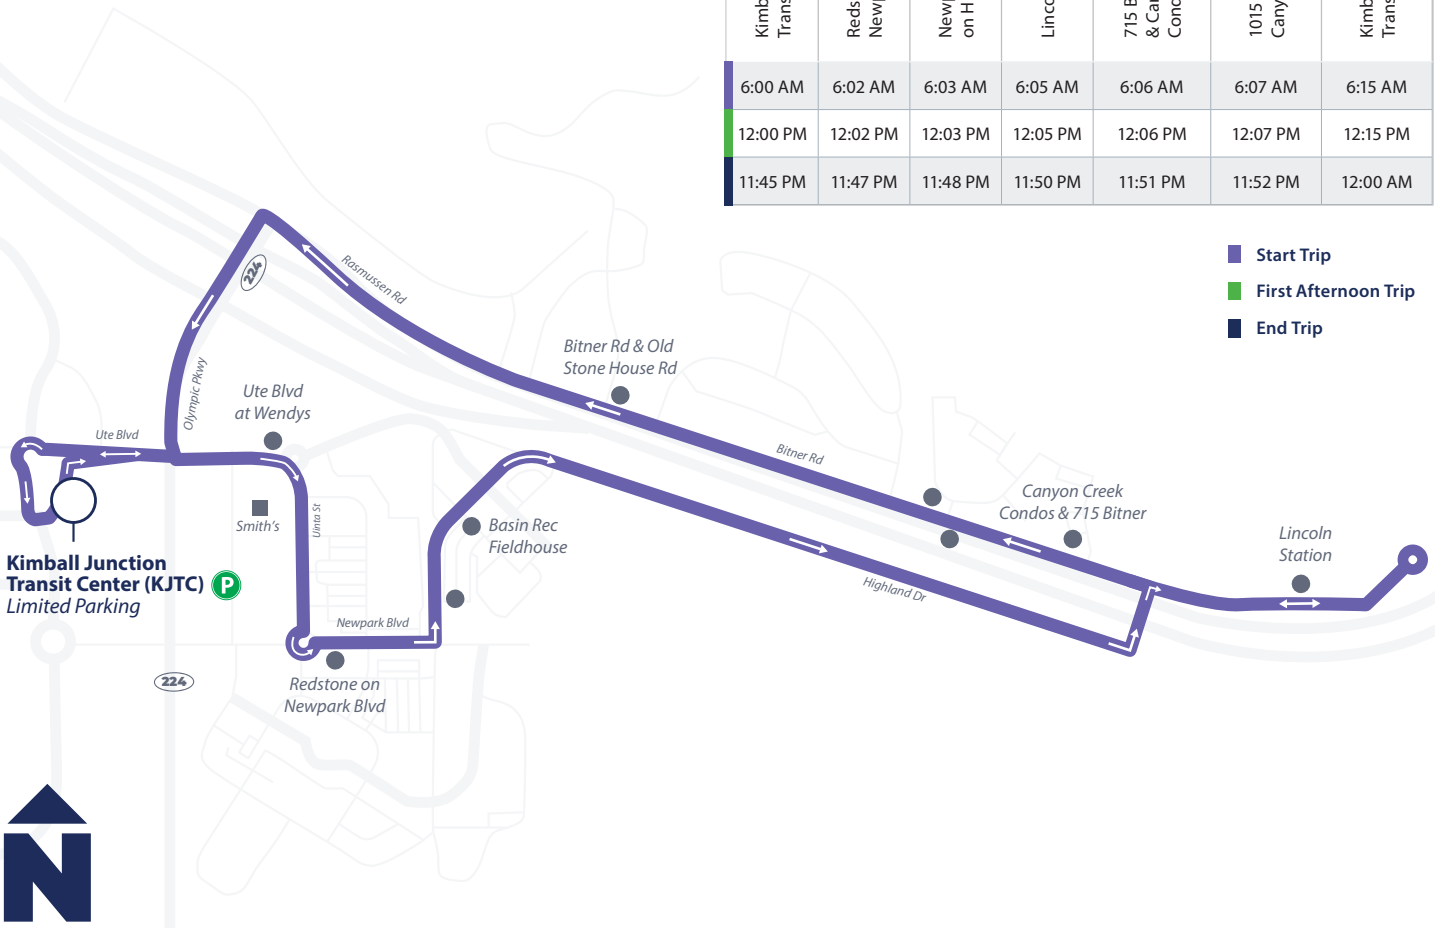

Hours: 6 AM–Midnight

Seven days a week

Bitner Shuttle

Every 15 Minutes

104

Counterclockwise loop

Kimball Junction Transit Center	Redstone on Newpark Blvd	Newpark Hotel on Highland Dr	Lincoln Station	715 Bitner Rd & Canyon Creek Condos	1015 Bitner & Canyon Creek	Kimball Junction Transit Center
6:00 AM	6:02 AM	6:03 AM	6:05 AM	6:06 AM	6:07 AM	6:15 AM
12:00 PM	12:02 PM	12:03 PM	12:05 PM	12:06 PM	12:07 PM	12:15 PM
11:45 PM	11:47 PM	11:48 PM	11:50 PM	11:51 PM	11:52 PM	12:00 AM

- Start Trip
- First Afternoon Trip
- End Trip

Kimball Junction Transit Center (KJTC)
Limited Parking

Legend

- Transit Hub/Major Transfer Point
- Bus Stop (Approximate Location)
- Noteworthy Location
- Park & Ride

Note:
Timepoints shown are High Valley Transit's major stops. Please visit highvalleytransit.org/bus-routes or scan the QR code for detailed timetable.