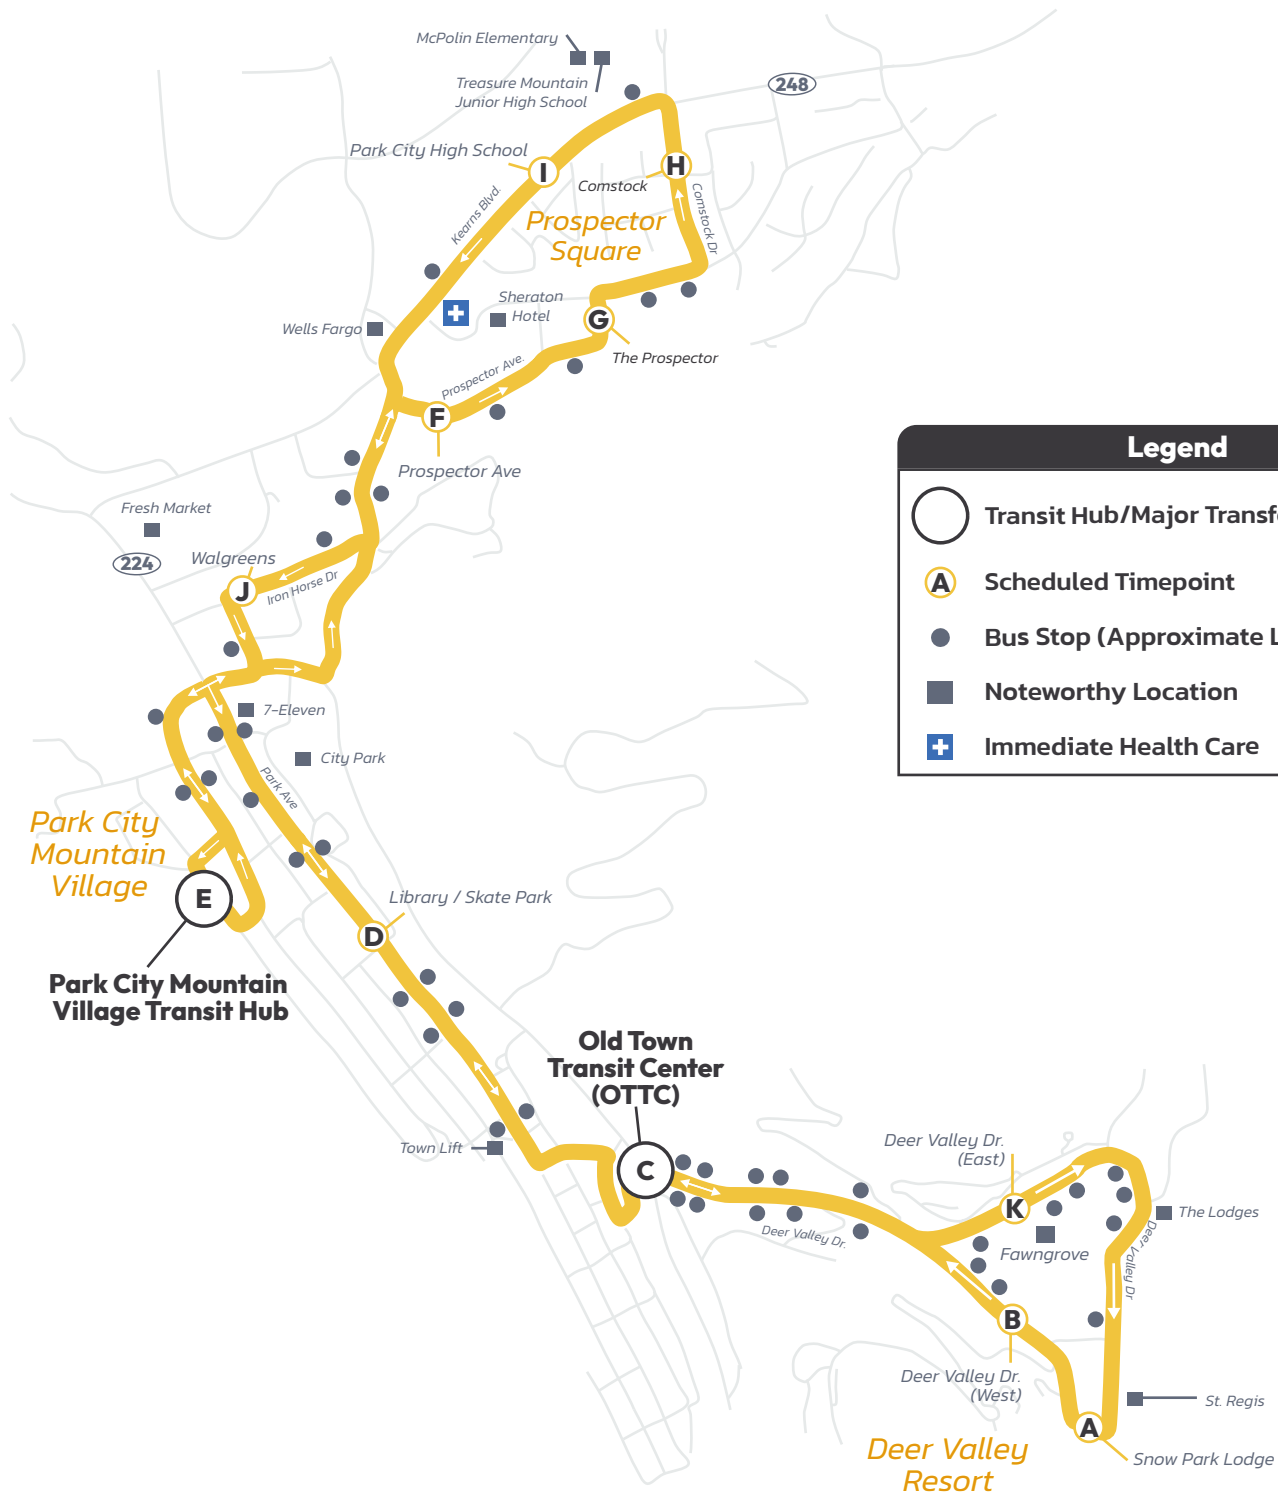

Legend

- Transit Hub/Major Transfer Point
- Scheduled Timepoint
- Bus Stop (Approximate Location)
- Noteworthy Location

Hours: 6:40 AM–11:10 PM

From Old Town Transit Center (OTTC)

Seven days a week

Prospector Square— Deer Valley Resort

Every 20–30 Minutes

5
YELLOW

Legend

-  Transit Hub/Major Transfer Point
-  Scheduled Timepoint
-  Bus Stop (Approximate Location)
-  Noteworthy Location
-  Immediate Health Care

6:40 AM–8:10 AM: Buses every 30 min