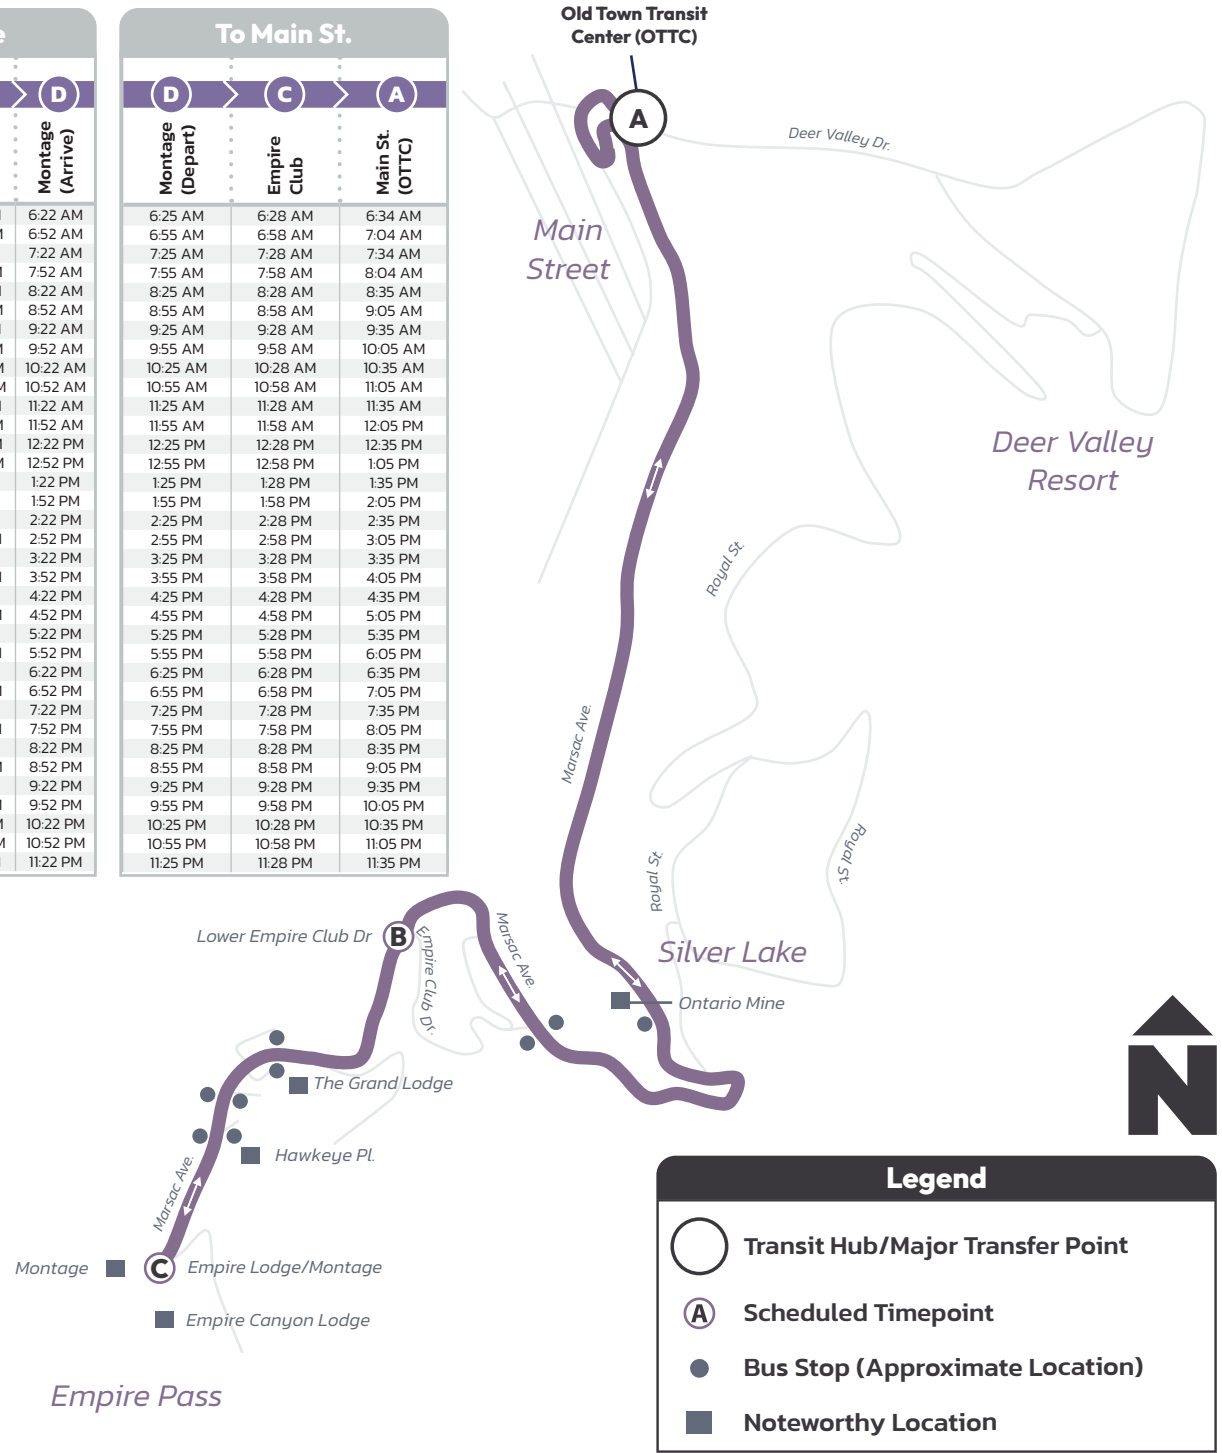

To Main St.		
D	C	A
Montage (Depart)	Empire Club	Main St. (OTTC)
6:25 AM	6:28 AM	6:34 AM
6:55 AM	6:58 AM	7:04 AM
7:25 AM	7:28 AM	7:34 AM
7:55 AM	7:58 AM	8:04 AM
8:25 AM	8:28 AM	8:35 AM
8:55 AM	8:58 AM	9:05 AM
9:25 AM	9:28 AM	9:35 AM
9:55 AM	9:58 AM	10:05 AM
10:25 AM	10:28 AM	10:35 AM
10:55 AM	10:58 AM	11:05 AM
11:25 AM	11:28 AM	11:35 AM
11:55 AM	11:58 AM	12:05 PM
12:25 PM	12:28 PM	12:35 PM
12:55 PM	12:58 PM	1:05 PM
1:25 PM	1:28 PM	1:35 PM
1:55 PM	1:58 PM	2:05 PM
2:25 PM	2:28 PM	2:35 PM
2:55 PM	2:58 PM	3:05 PM
3:25 PM	3:28 PM	3:35 PM
3:55 PM	3:58 PM	4:05 PM
4:25 PM	4:28 PM	4:35 PM
4:55 PM	4:58 PM	5:05 PM
5:25 PM	5:28 PM	5:35 PM
5:55 PM	5:58 PM	6:05 PM
6:25 PM	6:28 PM	6:35 PM
6:55 PM	6:58 PM	7:05 PM
7:25 PM	7:28 PM	7:35 PM
7:55 PM	7:58 PM	8:05 PM
8:25 PM	8:28 PM	8:35 PM
8:55 PM	8:58 PM	9:05 PM
9:25 PM	9:28 PM	9:35 PM
9:55 PM	9:58 PM	10:05 PM
10:25 PM	10:28 PM	10:35 PM
10:55 PM	10:58 PM	11:05 PM
11:25 PM	11:28 PM	11:35 PM