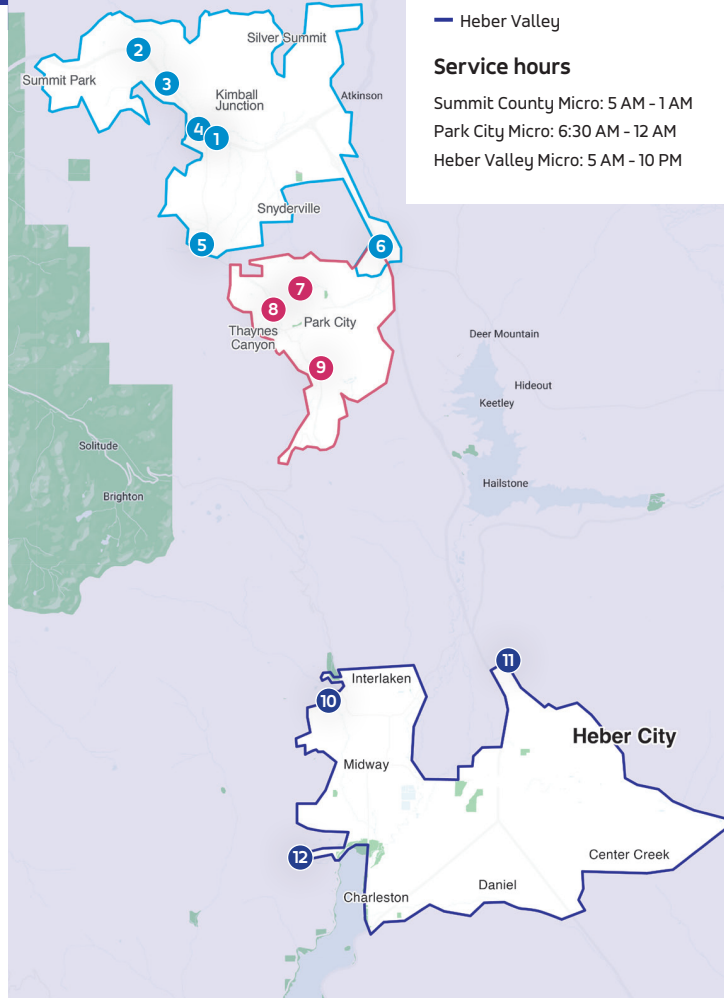

Popular Destinations

- ① Kimball Junction Transit Center
- ② Jeremy Ranch Park & Ride
- ③ Ecker Hill Park & Ride
- ④ Outlets Park City
- ⑤ Canyons Village Transit Hub
- ⑥ Park City Medical Center
- ⑦ Park City Municipal Athletic & Recreation Center (PC MARC)
- ⑧ Old Town Transit Center
- ⑨ Silver Lake Village
- ⑩ Wasatch Mountain State Park
- ⑪ Utah Valley University
- ⑫ Soldier Hollow Nordic Center