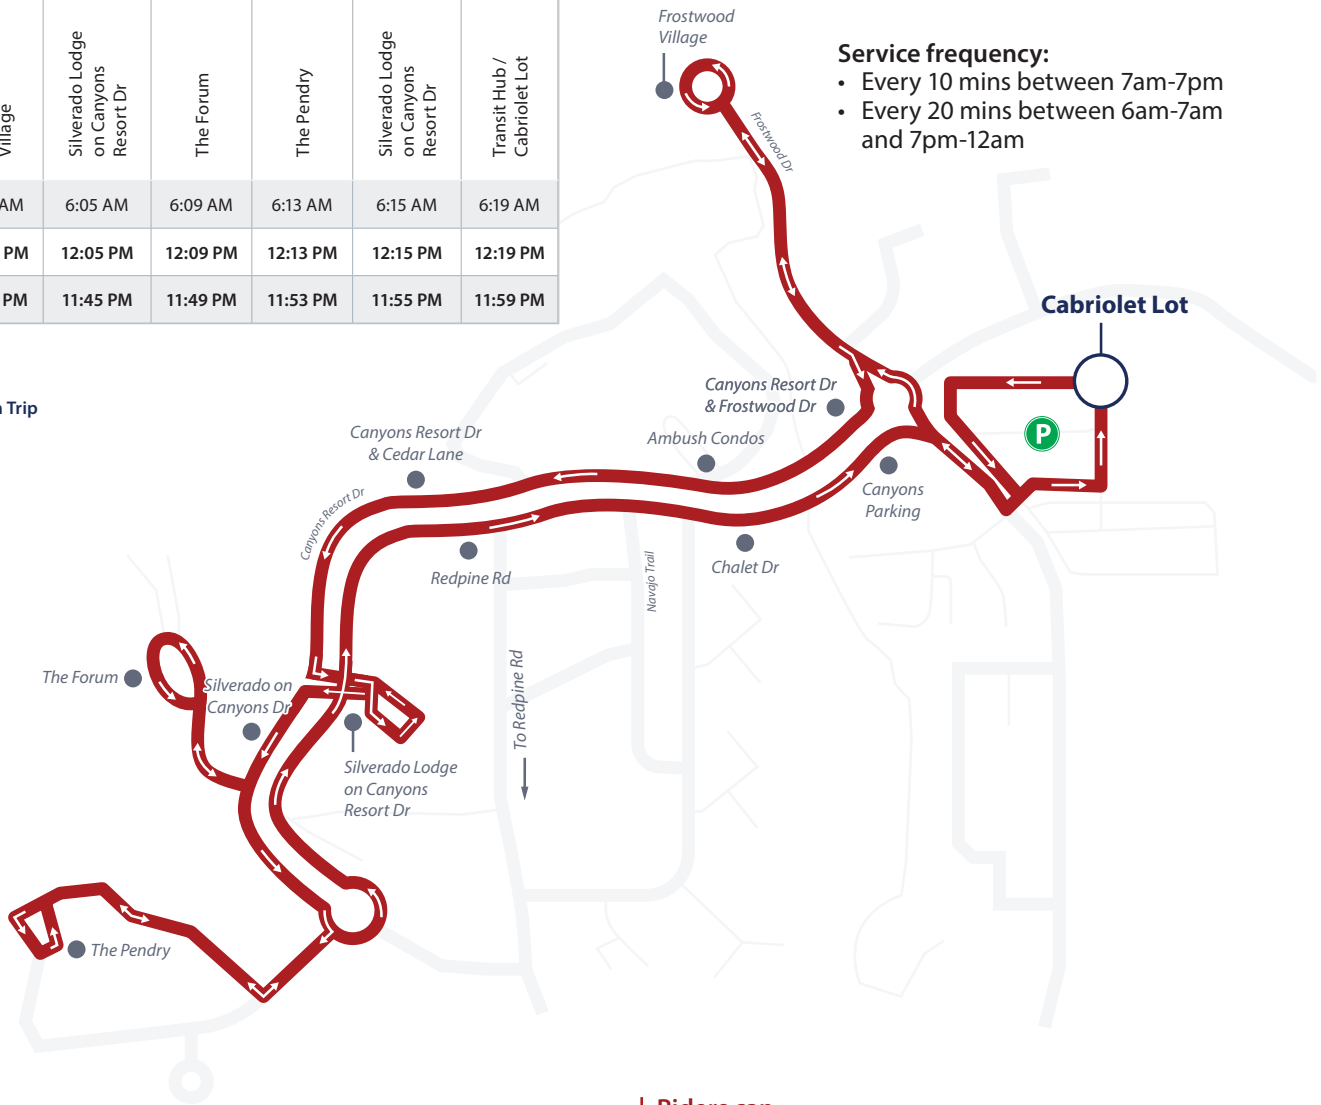

Loop through Canyons Village

Transit Hub / Cabriolet Lot	Frostwood Village	Silverado Lodge on Canyons Resort Dr	The Forum	The Pendry	Silverado Lodge on Canyons Resort Dr	Transit Hub / Cabriolet Lot
6:00 AM	6:01 AM	6:05 AM	6:09 AM	6:13 AM	6:15 AM	6:19 AM
12:00 PM	12:01 PM	12:05 PM	12:09 PM	12:13 PM	12:15 PM	12:19 PM
11:40 PM	11:41 PM	11:45 PM	11:49 PM	11:53 PM	11:55 PM	11:59 PM

Service frequency:

- Every 10 mins between 7am-7pm
- Every 20 mins between 6am-7am and 7pm-12am

- █ Start Trip
- █ First Afternoon Trip
- █ Last Trip

Legend

- Transit Hub/Major Transfer Point
- Bus Stop (Approximate Location)
- Noteworthy Location
- Park & Ride

Riders can connect to the Transit Hub by stairs or ramps.

Note:
Timepoints shown are High Valley Transit's major stops. Please visit highvalleytransit.org/bus-routes or scan the QR code for detailed timetable.