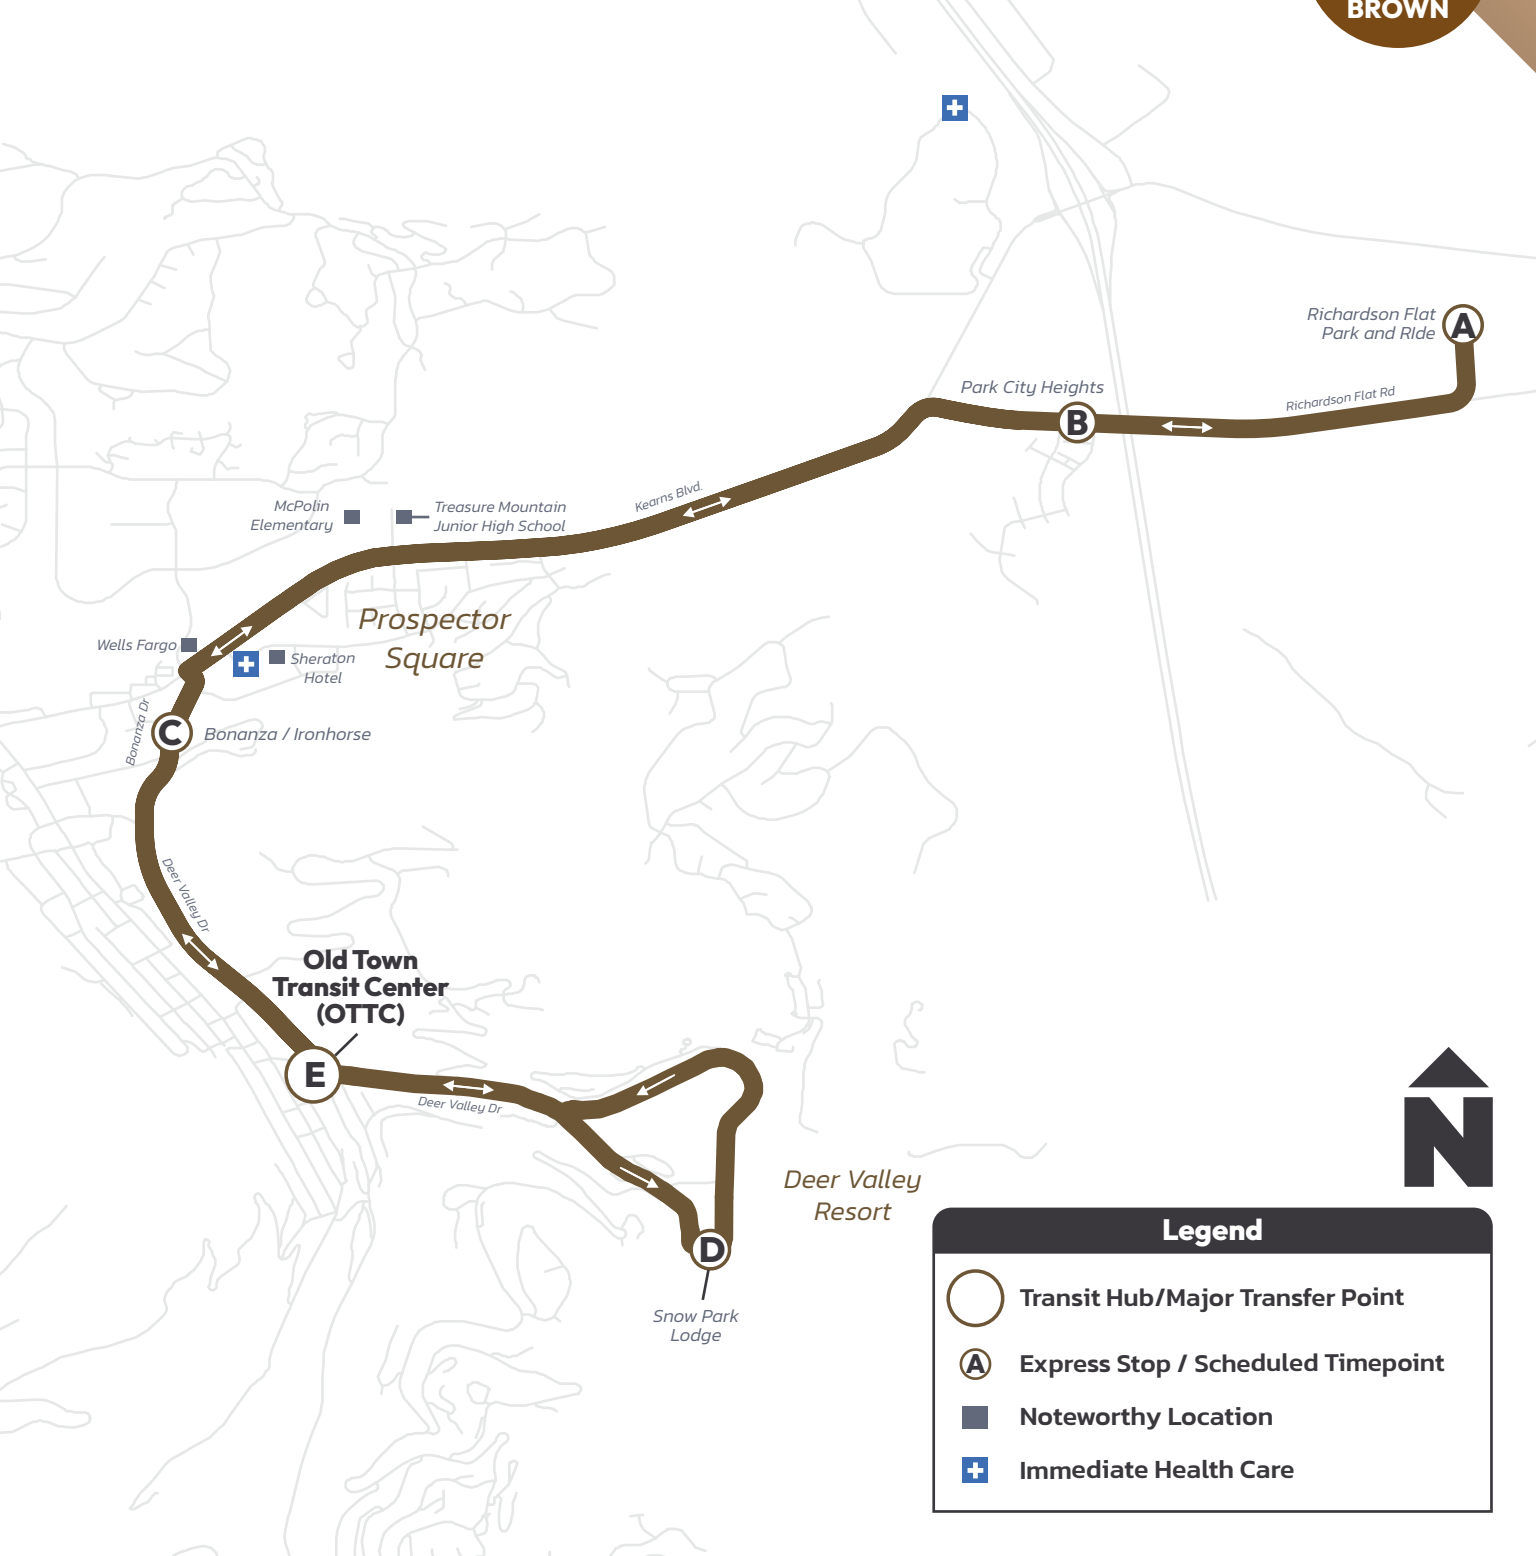

Hours: 5:30 AM-5:50 PM

From Richardson Flat Park & Ride

Seven days a week

Deer Valley — Richardson Flat Park & Ride Express

Every 20 Minutes

Legend

- Transit Hub/Major Transfer Point
- Express Stop / Scheduled Timepoint
- Noteworthy Location
- Immediate Health Care