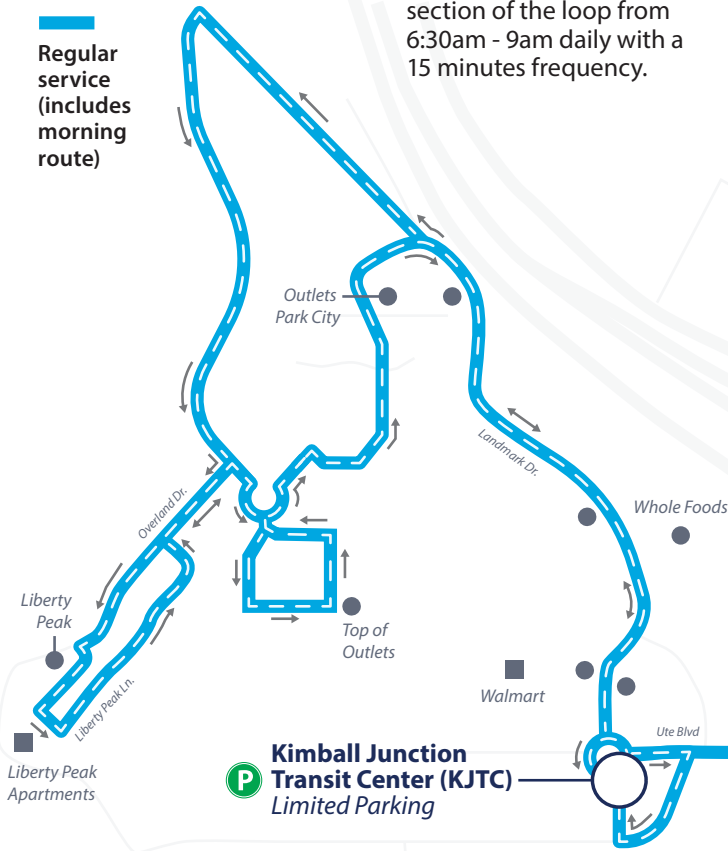

***Morning shuttle service:**
The 103 runs morning service over the top section of the loop from 6:30am - 9am daily with a 15 minutes frequency.

Continuous loop around the Kimball Junction area

Depart Kimball Junction Transit Center to Redstone/Newpark	Depart Kimball Junction Transit Center to Outlets Park City/Powderwood	Arrive at Kimball Junction Transit Center
—	6:30 AM*	6:45 AM*
9:00 AM	9:08 AM	9:20 AM
12:15 PM	12:26 PM	12:44 PM
9:40 PM	9:48 PM	10:00 PM