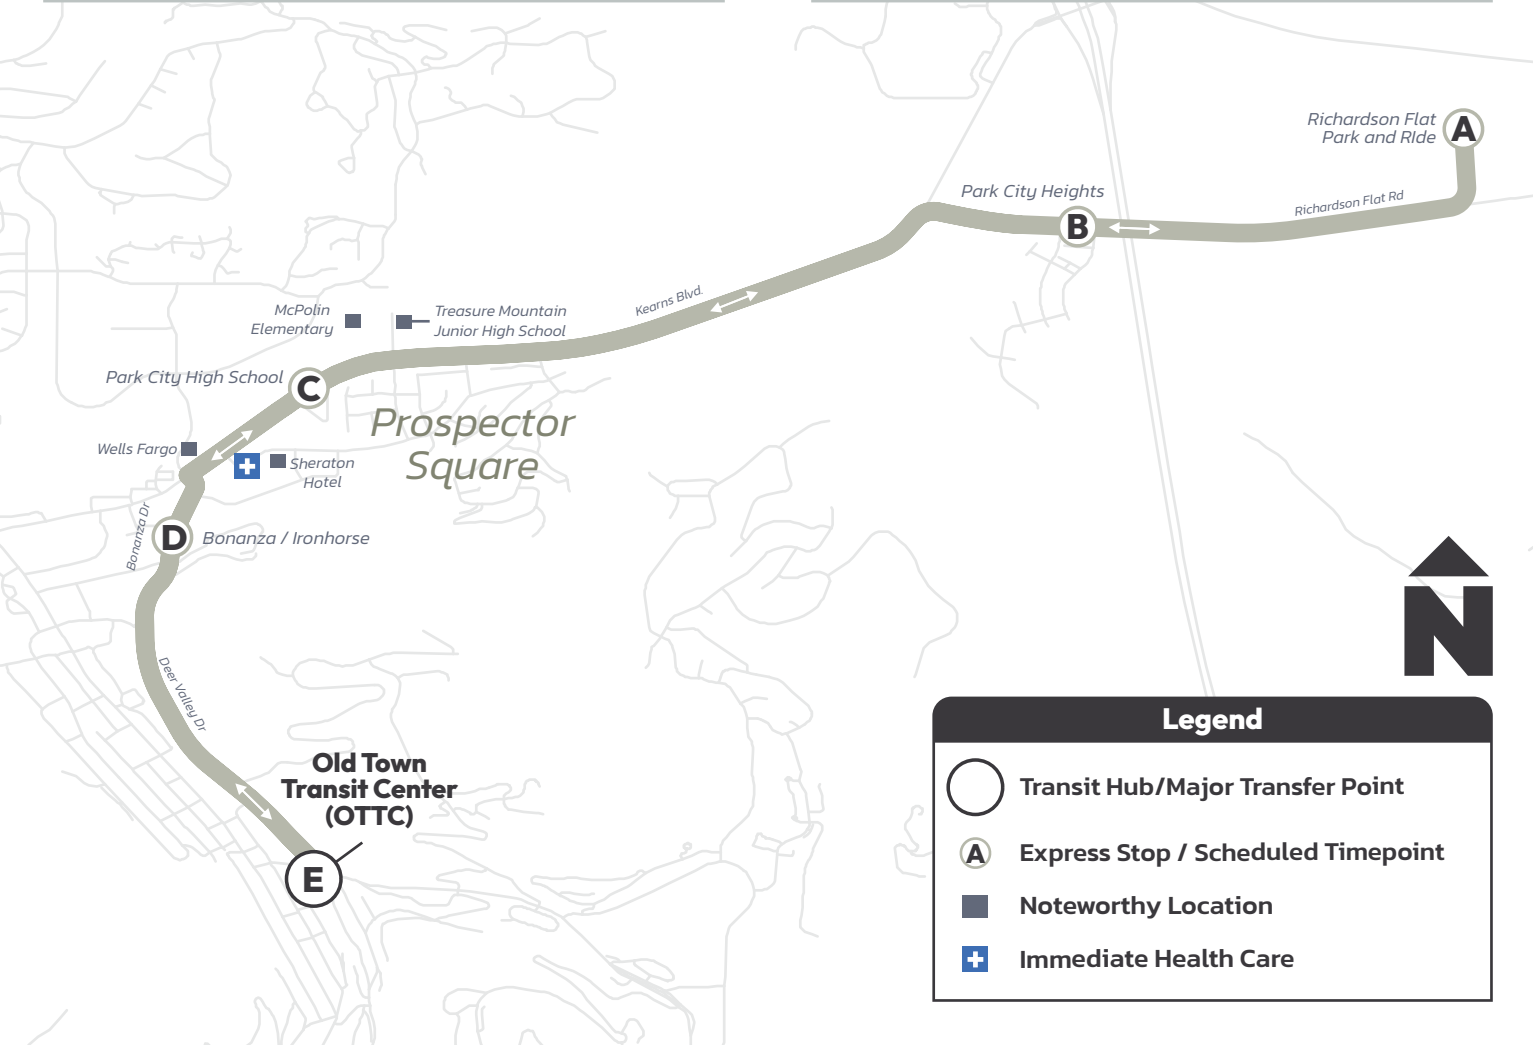

To Richardson Flat Park and Ride				
E	D	C	B	A
OTTC	Bonanza/ Ironhorse	High School South	PC Heights South	Richardson Flat Park & Ride
7:05 PM	7:08 PM	7:09 PM	7:13 PM	7:15 PM
7:45 PM	7:48 PM	7:49 PM	7:53 PM	7:55 PM
8:25 PM	8:28 PM	8:29 PM	8:33 PM	8:35 PM
9:05 PM	9:08 PM	9:09 PM	9:13 PM	9:15 PM
9:45 PM	9:48 PM	9:49 PM	9:53 PM	9:55 PM
10:25 PM	10:28 PM	10:29 PM	10:33 PM	10:35 PM
11:05 PM	11:08 PM	11:09 PM	11:13 PM	11:15 PM

To Main Street (OTTC)				
A	B	C	D	E
Richardson Flat Park & Ride	PC Heights North	High School North	Bonanza/ Ironhorse	OTTC
6:45 PM	6:47 PM	6:51 PM	6:53 PM	6:57 PM
7:25 PM	7:27 PM	7:31 PM	7:33 PM	7:37 PM
8:05 PM	8:07 PM	8:11 PM	8:13 PM	8:17 PM
8:45 PM	8:47 PM	8:51 PM	8:53 PM	8:57 PM
9:25 PM	9:27 PM	9:31 PM	9:33 PM	9:37 PM
10:05 PM	10:07 PM	10:11 PM	10:13 PM	10:17 PM
10:45 PM	10:47 PM	10:51 PM	10:53 PM	10:57 PM