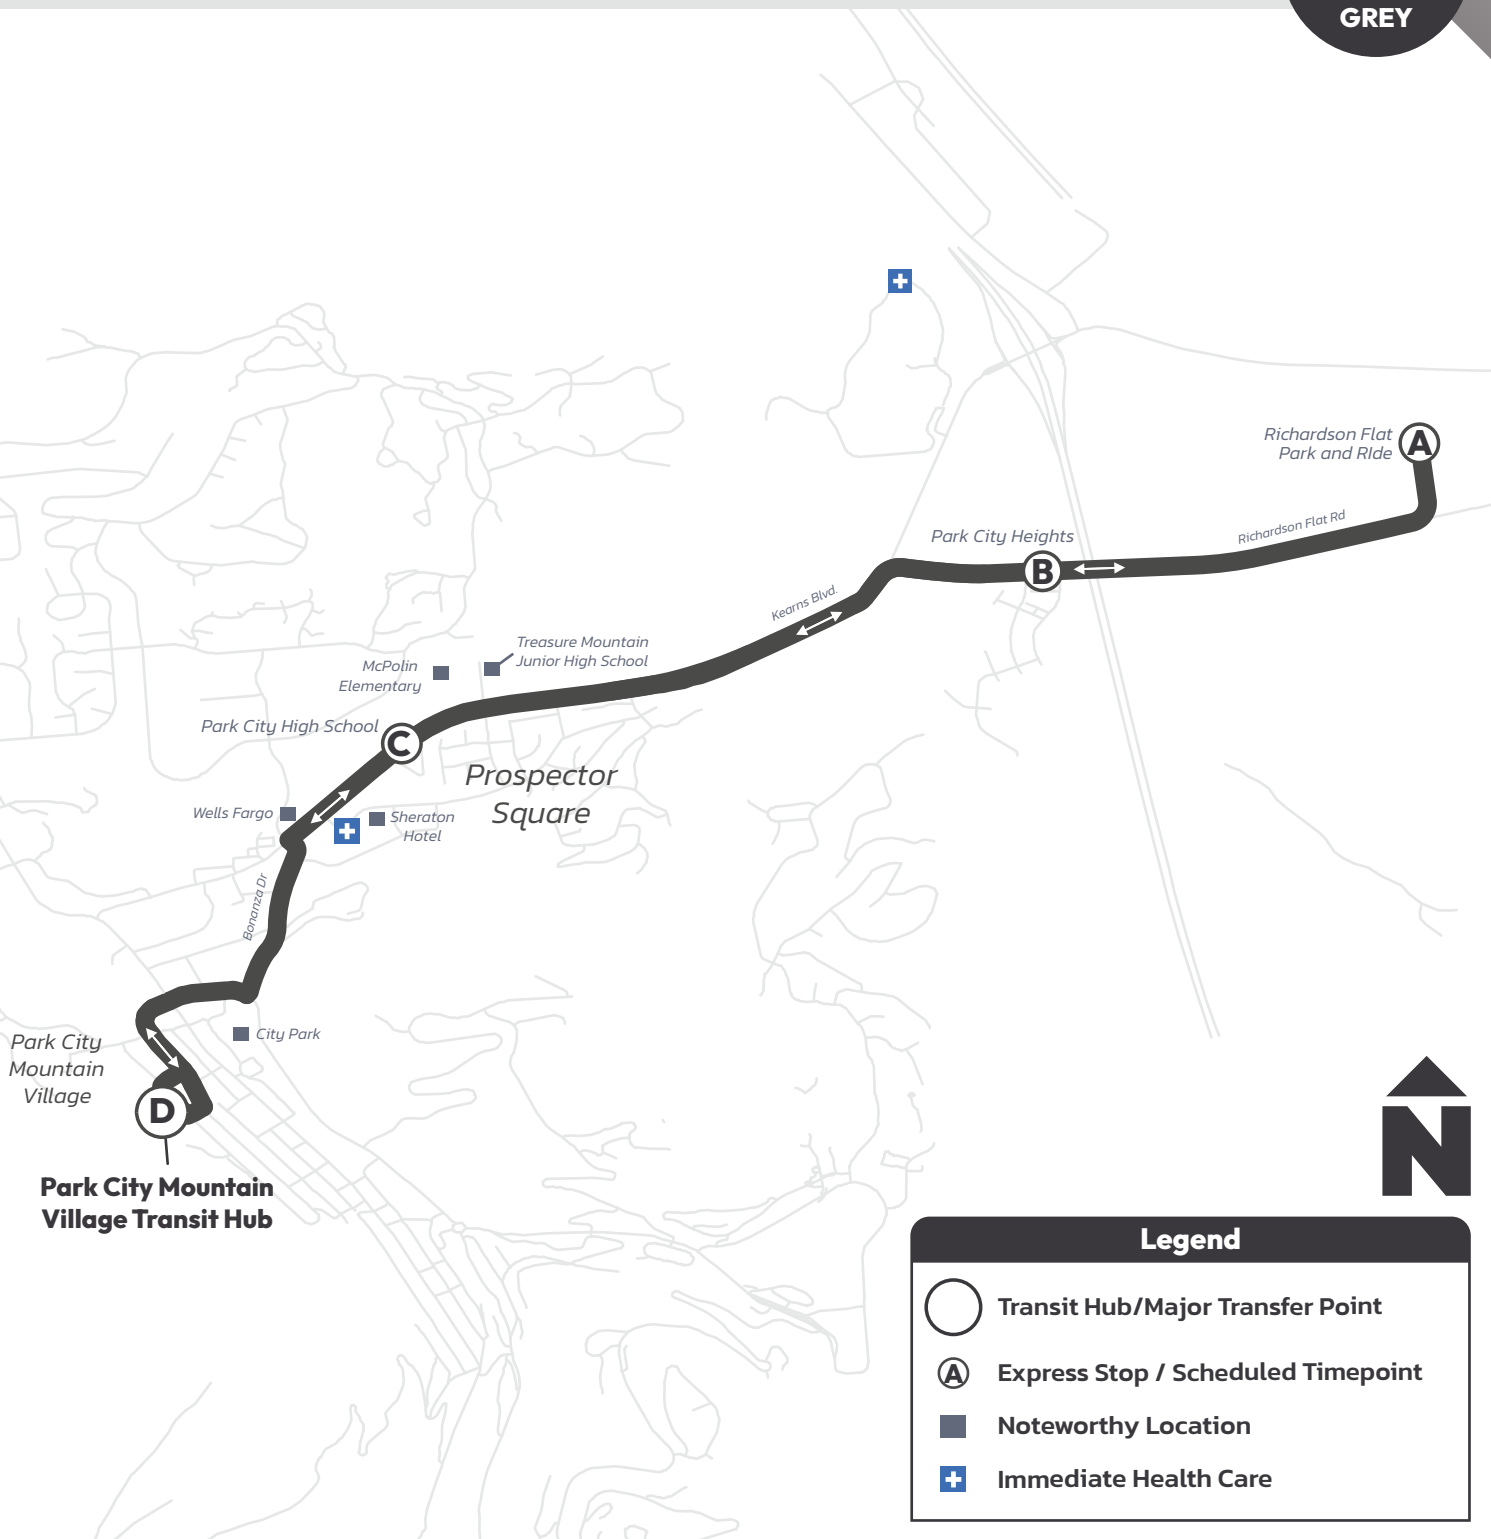

Hours: 5:45 AM-6:05 PM

From Richardson Flat Park & Ride
Seven days a week

Richardson Flat Park & Ride— Park City Mountain Express

Every 20 Minutes

7
GREY

Legend

- Transit Hub/Major Transfer Point
- Express Stop / Scheduled Timepoint
- Noteworthy Location
- Immediate Health Care