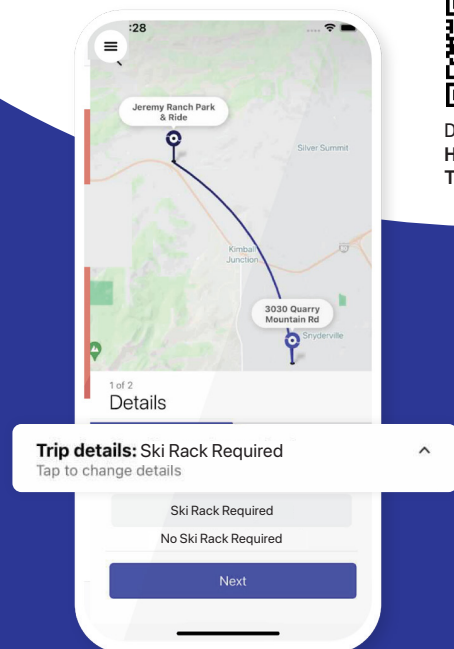

Download the
**High Valley
Transit** app.