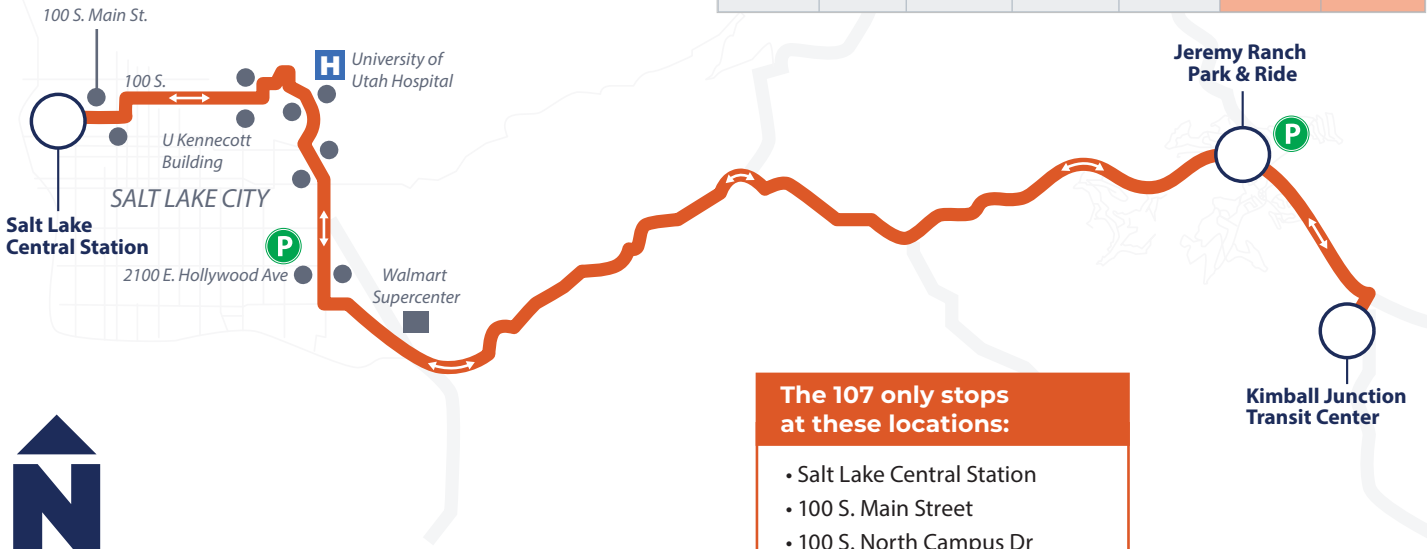

**107 Park City - Slate Lake
City Connect**

5 Daily Rountrips

107

To Salt Lake Central Station

Kimball Junction Transit Center	Jeremy Ranch Park and Ride	2100 S. Park and Ride*	Univ. of Utah Medical Center*	100 S. North Campus Dr*	100 S. Main Street*	Salt Lake Central Station*
7:18 AM	7:25 AM	7:45 AM	7:56 AM	7:59 AM	8:12 AM	8:22 AM
9:45 AM	9:52 AM	10:12 AM	10:23 AM	10:26 AM	10:39 AM	10:49 AM
2:50 PM	2:58 PM	3:18 PM	3:33 PM	3:36 PM	3:51 PM	4:00 PM
5:40 PM	5:47 PM	6:07 PM	6:22 PM	6:25 PM	6:40 PM	6:49 PM
8:10 PM	8:17 PM	8:37 PM	8:50 PM	8:53 PM	9:07 PM	9:16 PM

***Drop off only. Bus may depart before posted times.**

Legend

- Transit Hub/Major Transfer Point
- Bus Stop (Approximate Location)
- Noteworthy Location
- Park & Ride
- Hospital

The 107 only stops at these locations: