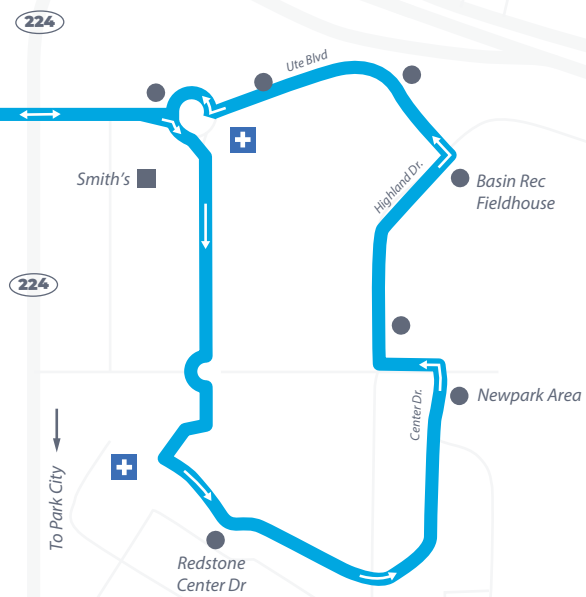

Note:
Timepoints shown are High Valley Transit's major stops. Please visit highvalleytransit.org/bus-routes or scan the QR code for detailed timetable.