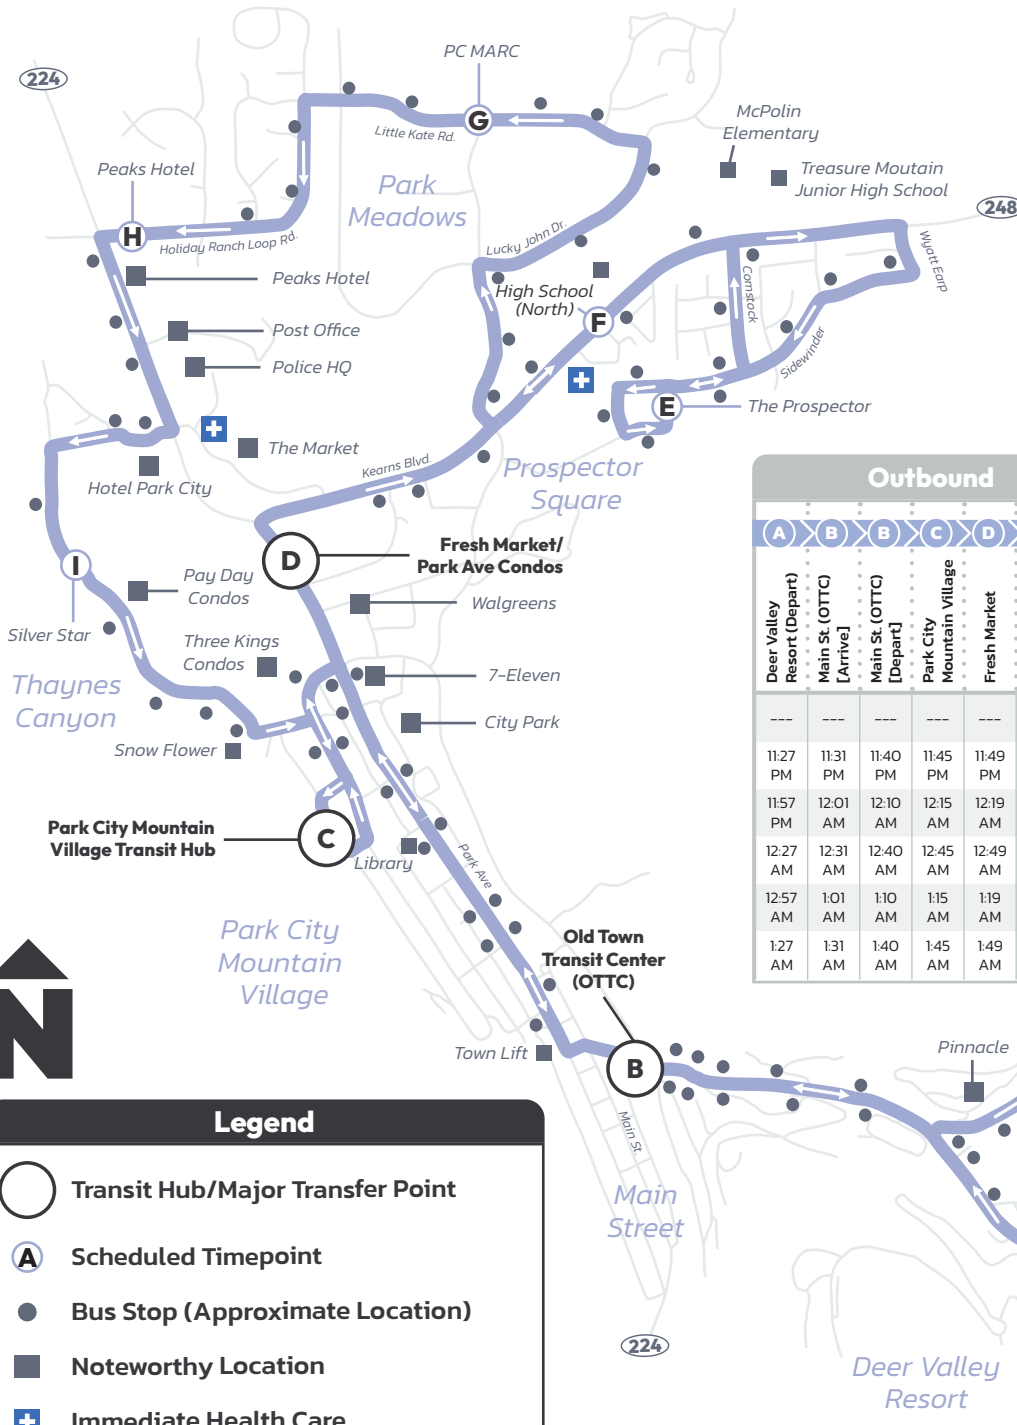

Hours: 11:40 PM–1:40 AM

From Old Town Transit Center (OTTC)
Seven days a week

Late Night City-Wide

Every 20–30 Minutes

Outbound						Inbound						
A	B	B	C	D	E	F	G	H	I	C	B	A
Deer Valley Resort (Depart)	Main St. (OTTC) [Arrive]	Main St. (OTTC) [Depart]	Park City Mountain Village	Fresh Market	The Prospector	High School (North)	PC MARC	Peaks Hotel	Silver Star S	Park City Mountain Village	Main St. (OTTC)	Deer Valley Resort (Arrive)
---	---	---	---	---	---	---	---	---	---	---	11:51 PM	11:56 PM
11:27 PM	11:31 PM	11:40 PM	11:45 PM	11:49 PM	11:58 PM	12:01 AM	12:06 AM	12:08 AM	12:10 AM	12:12 AM	12:21 AM	12:26 AM
11:57 PM	12:01 AM	12:10 AM	12:15 AM	12:19 AM	12:28 AM	12:31 AM	12:36 AM	12:38 AM	12:40 AM	12:42 AM	12:51 AM	12:56 AM
12:27 AM	12:31 AM	12:40 AM	12:45 AM	12:49 AM	12:58 AM	1:01 AM	1:06 AM	1:08 AM	1:10 AM	1:12 AM	1:21 AM	1:26 AM
12:57 AM	1:01 AM	1:10 AM	1:15 AM	1:19 AM	1:28 AM	1:31 AM	1:36 AM	1:38 AM	1:40 AM	---	---	---
1:27 AM	1:31 AM	1:40 AM	1:45 AM	1:49 AM	1:58 AM	2:01 AM	2:06 AM	2:08 AM	2:10 AM	---	---	---

Legend

- Transit Hub/Major Transfer Point
- Scheduled Timepoint
- Bus Stop (Approximate Location)
- Noteworthy Location
- + Immediate Health Care