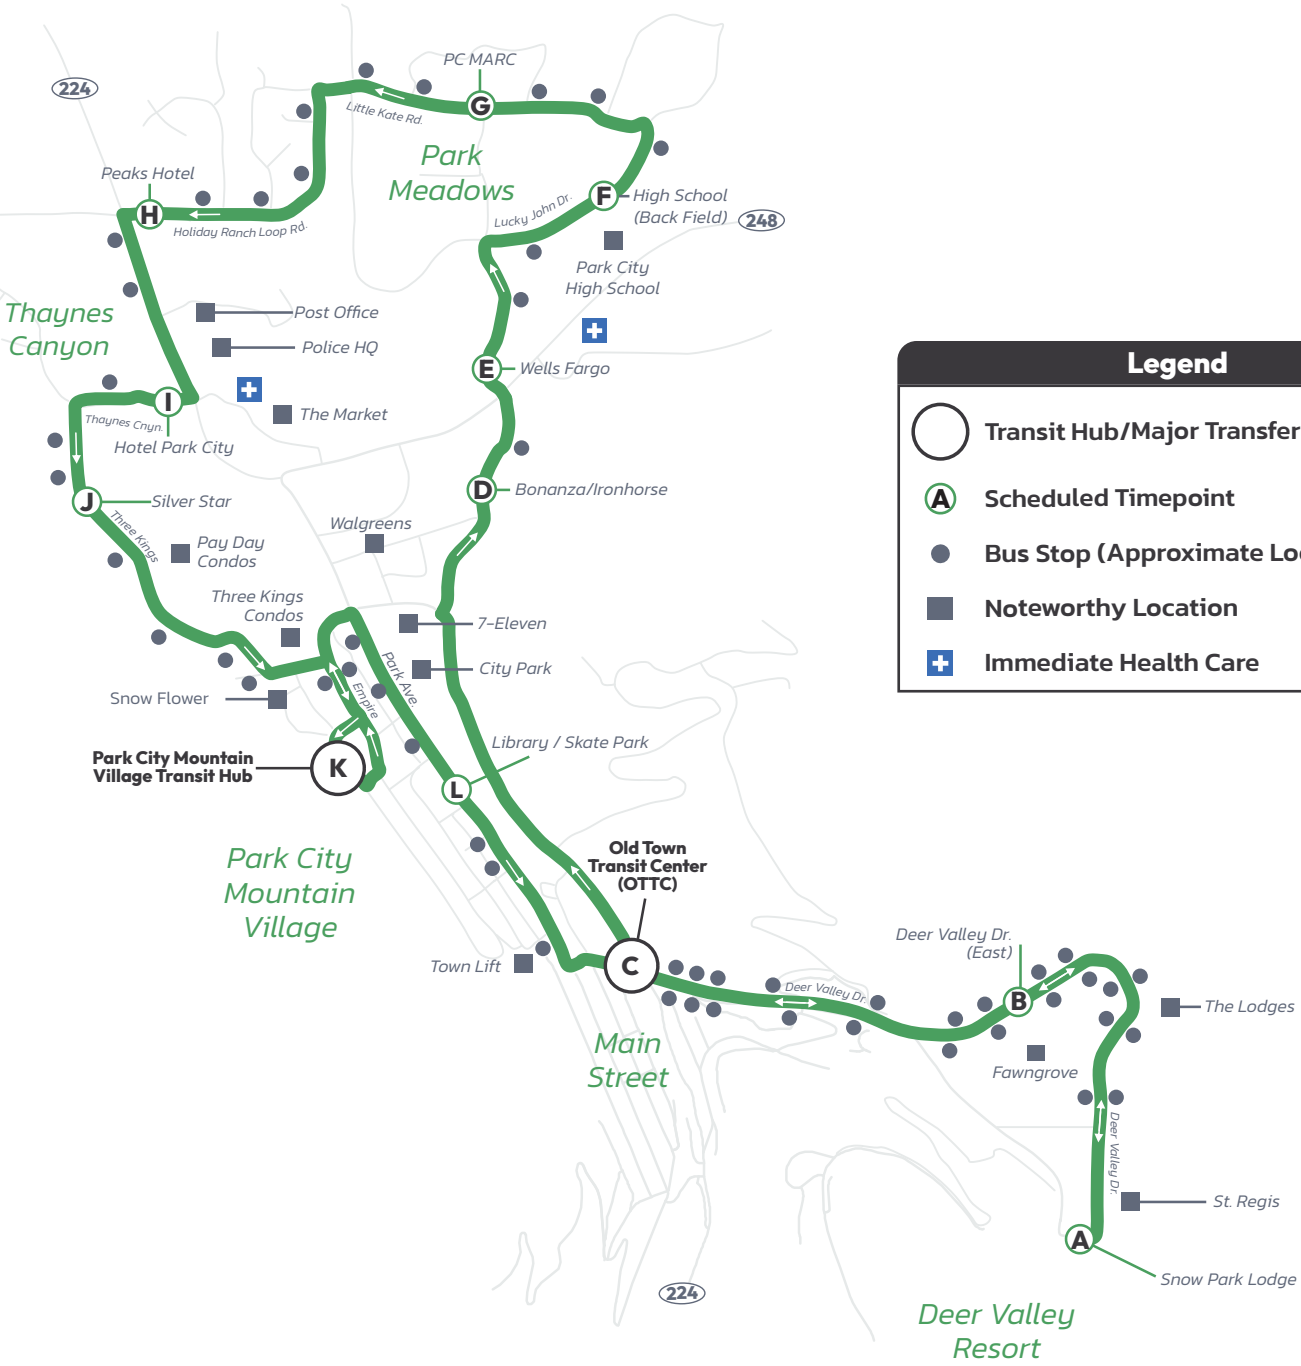

Hours: 7:22 AM–11:22 PM

From Old Town Transit Center (OTTC)

Seven days a week

Prospector Square— Deer Valley Resort

Every 20–30 Minutes

Legend

-  Transit Hub/Major Transfer Point
-  Scheduled Timepoint
-  Bus Stop (Approximate Location)
-  Noteworthy Location
-  Immediate Health Care

Legend

- Transit Hub/Major Transfer Point
- Scheduled Timepoint
- Bus Stop (Approximate Location)
- Noteworthy Location

Hours: 6:40 AM–11:10 PM

From Old Town Transit Center (OTTC)

Seven days a week

Prospector Square— Deer Valley Resort