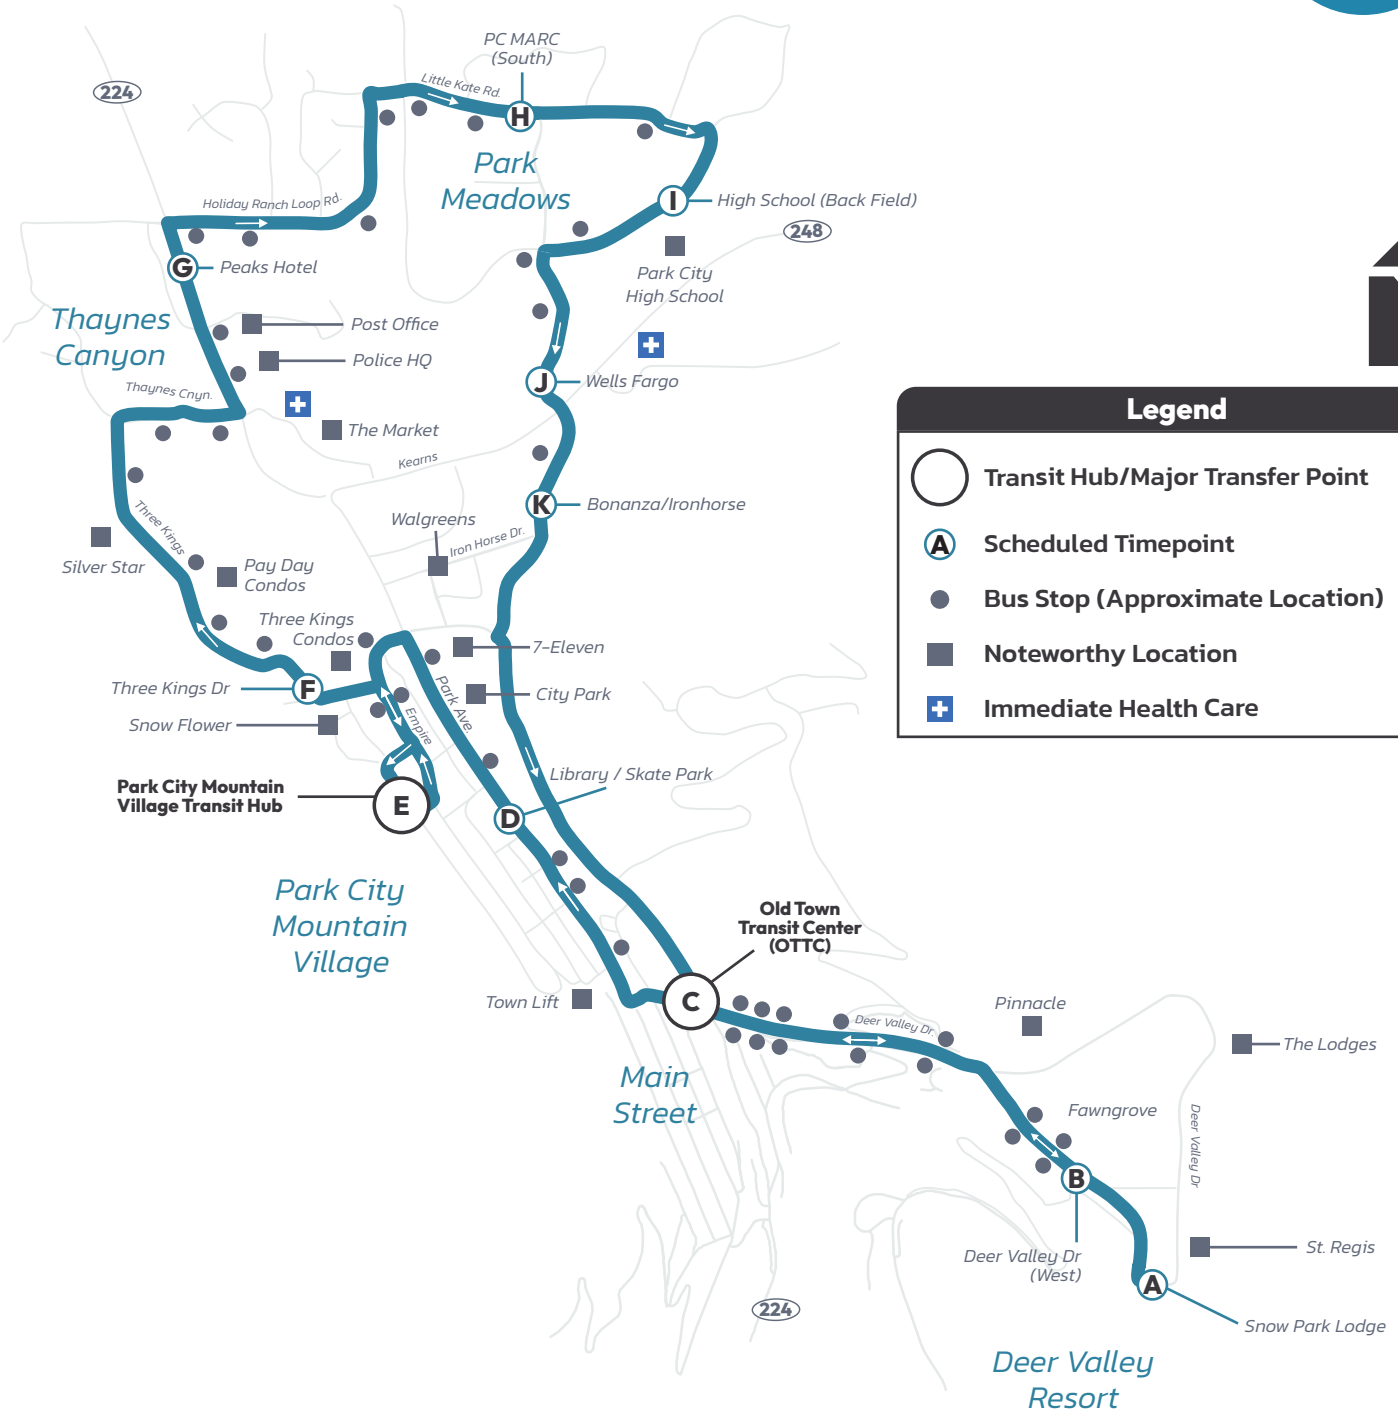

Hours: 7:22 AM–11:22 PM

From Old Town Transit Center (OTTC)

Seven days a week

Prospector Square— Deer Valley Resort

Every 20–30 Minutes

Legend

-  Transit Hub/Major Transfer Point
-  Scheduled Timepoint
-  Bus Stop (Approximate Location)
-  Noteworthy Location
-  Immediate Health Care

Hours: 6:30 AM–11:00 PM

From Old Town Transit Center (OTTC)

Seven days a week

Thaynes Canyon / Park Meadows

—Deer Valley Resort

Every 20–30 Minutes

3
BLUE

6:30 AM—7:30 AM: Buses every 30 min

Legend

- Transit Hub/Major Transfer Point
- Scheduled Timepoint
- Bus Stop (Approximate Location)
- Noteworthy Location

Hours: 6:40 AM–11:10 PM

From Old Town Transit Center (OTTC)

Seven days a week

Prospector Square— Deer Valley Resort