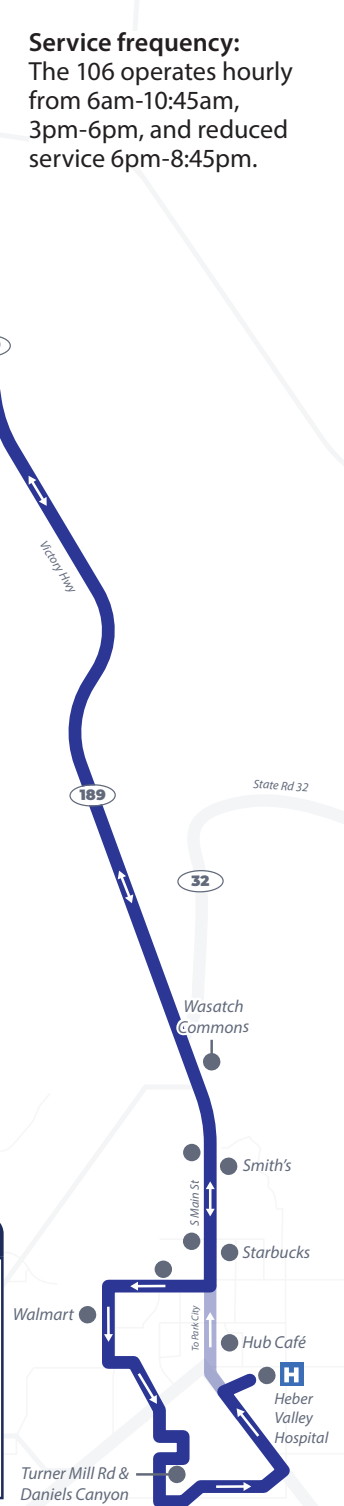

Connect here to other HVT and PCT lines.
Heading to Heber? Board in front of Fresh Market.

Service frequency:
The 106 operates hourly from 6am-10:45am, 3pm-6pm, and reduced service 6pm-8:45pm.

Legend

- **Transit Hub/ Major Transfer Point**
- **Bus Stop (Approximate Location)**
- **Hospital**

Inbound to Heber City

Snow Park Lodge & Deer Valley	Park Ave & Fresh Market	Park City Medical Center	Wasatch Commons & US 40	N Main St & 500 N (Holiday Lanes)	S 300 W & W 1080 S (Walmart)	Turnmill Mill Rd & Daniels Canyon	Heber Valley Hospital
						5:48 AM	5:55 AM
						6:48 AM	6:55 AM
7:00 AM	7:09 AM	7:20 AM	7:37 AM	7:40 AM	7:46 AM	7:48 AM	7:55 AM
8:00 AM	8:09 AM	8:20 AM	8:37 AM	8:40 AM	8:46 AM	8:48 AM	8:55 AM
9:00 AM	9:09 AM	9:20 AM	9:37 AM	9:40 AM	9:46 AM	9:48 AM	9:55 AM
3:00 PM	3:09 PM	3:20 PM	3:37 PM	3:40 PM	3:46 PM	3:48 PM	3:55 PM
4:00 PM	4:09 PM	4:20 PM	4:37 PM	4:40 PM	4:46 PM	4:48 PM	4:55 PM
5:00 PM	5:09 PM	5:20 PM	5:37 PM	5:40 PM	5:46 PM	5:48 PM	5:55 PM
6:00 PM	6:09 PM	6:20 PM	6:37 PM	6:40 PM	6:46 PM	6:48 PM	6:55 PM
8:00 PM	8:09 PM	8:20 PM	8:37 PM	8:40 PM	8:46 PM	8:48 PM	8:55 PM

Outbound to Deer Valley Resort

Heber Valley Hospital	Main St & E 1200 S (Hub Café)	Main St & 500 N (Smith's)	Wasatch Commons & US 40	Park City Medical Center	Park Ave Condos	Snow Park Lodge & Deer Valley
6:03 AM	6:05 AM	6:09 AM	6:12 AM	6:32 AM	6:47 AM	6:57 AM
7:03 AM	7:05 AM	7:09 AM	7:12 AM	7:32 AM	7:47 AM	7:57 AM
8:03 AM	8:05 AM	8:09 AM	8:12 AM	8:32 AM	8:47 AM	8:57 AM
9:03 AM	9:05 AM	9:09 AM	9:12 AM	9:32 AM	9:47 AM	9:57 AM
10:03 AM	10:05 AM	10:09 AM	10:12 AM	10:32 AM	10:47 AM	10:57 AM
4:03 PM	4:05 PM	4:09 PM	4:12 PM	4:32 PM	4:47 PM	4:57 PM
5:03 PM	5:05 PM	5:09 PM	5:12 PM	5:32 PM	5:47 PM	5:57 PM
7:03 PM	7:05 PM	7:09 PM	7:12 PM	7:32 PM	7:47 PM	7:57 PM

Note:
Timepoints shown are High Valley Transit's major stops. Please visit highvalleytransit.org/bus-routes or scan the QR code for detailed timetable.