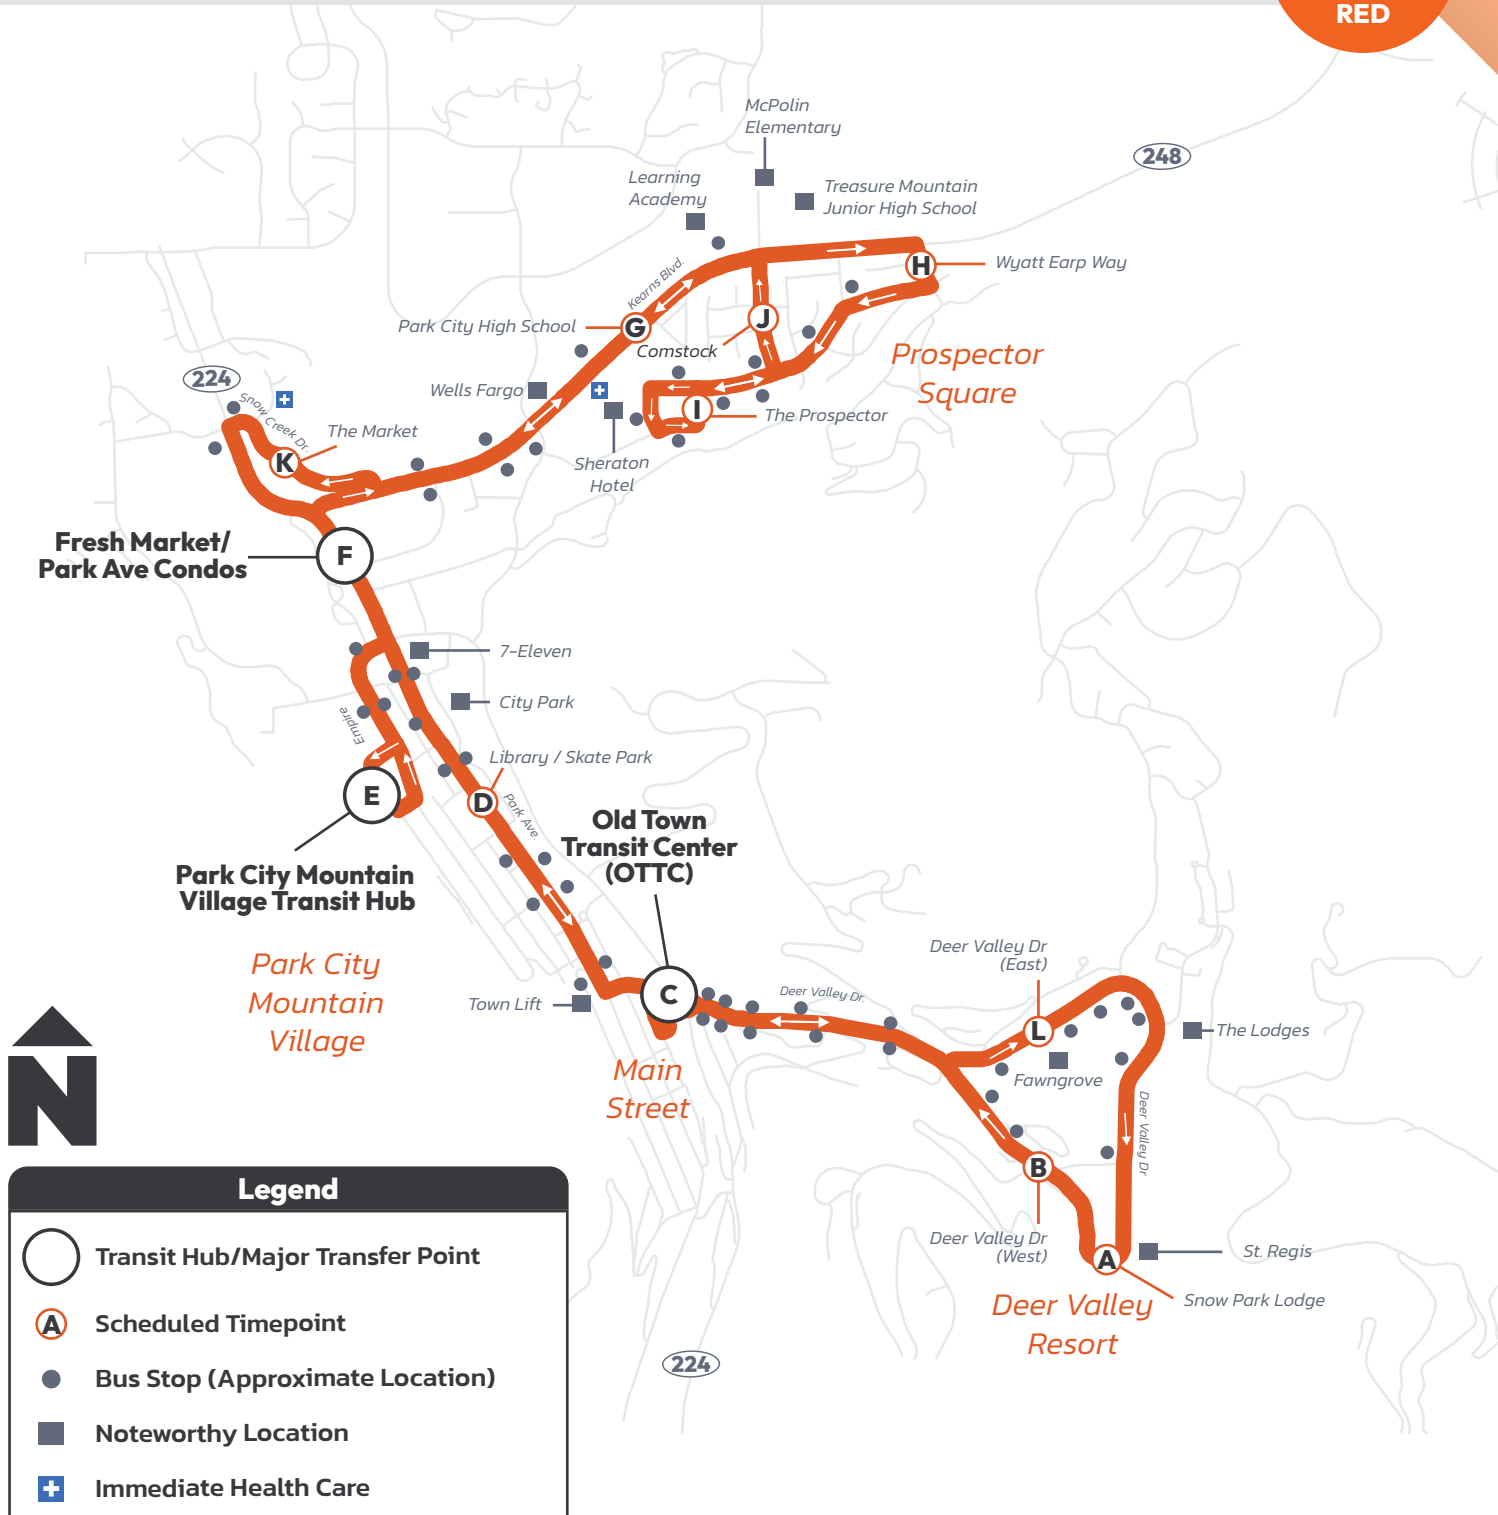

Para ver nuestro
Plan del Título VI, visite:
parkcitytransit.org

Hours: 6:50 AM–11:20 PM

From Old Town Transit Center (OTTC)

Seven days a week

Prospector Square— Deer Valley Resort

Every 20–30 Minutes

6:50 AM–8:20 AM: Buses every 30 min

Hours: 7:22 AM–11:22 PM

From Old Town Transit Center (OTTC)

Seven days a week

Prospector Square— Deer Valley Resort

Every 20–30 Minutes

Legend

-  Transit Hub/Major Transfer Point
-  Scheduled Timepoint
-  Bus Stop (Approximate Location)
-  Noteworthy Location
-  Immediate Health Care