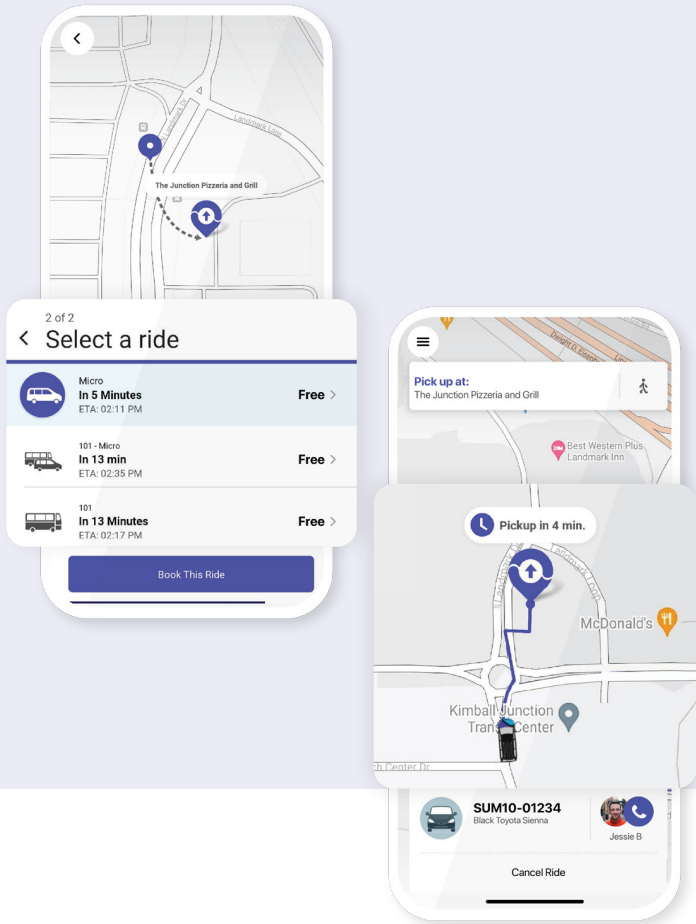

How to book a Micro.

1. **1. Create an account.**
   Download the High Valley Transit app from the **App Store** or **Google Play Store** and follow the simple sign-up steps.
2. **2. Book a ride.**
   Enter your pickup and dropoff addresses and choose the ride option that works for you.
3. **3. Meet your driver.**
   Check the app to find out exactly where to meet the vehicle, which may be a short walk from the address you give us.

Learn more: highvalleytransit.org/micro

HVT bus service.

We operate 7 bus lines across the Wasatch Back every day of the week. See below for a summary of all 7 lines.

All day service	Commuter service
101 Spiro / 224 Local	102 Gateway / Kamas Valley Commuter
103 Kimball Junction Shuttle	106 Wasatch Back Connector
104 Bitner Shuttle	107 PC-SLC Connect
105 Canyons Village Shuttle	

Learn more: highvalleytransit.org/bus-routes

Bring your skis along.

We've got room for it all. All of our Micro vehicles come equipped with ski racks. Simply let us know if you need to store skis by tapping **Trip details**.