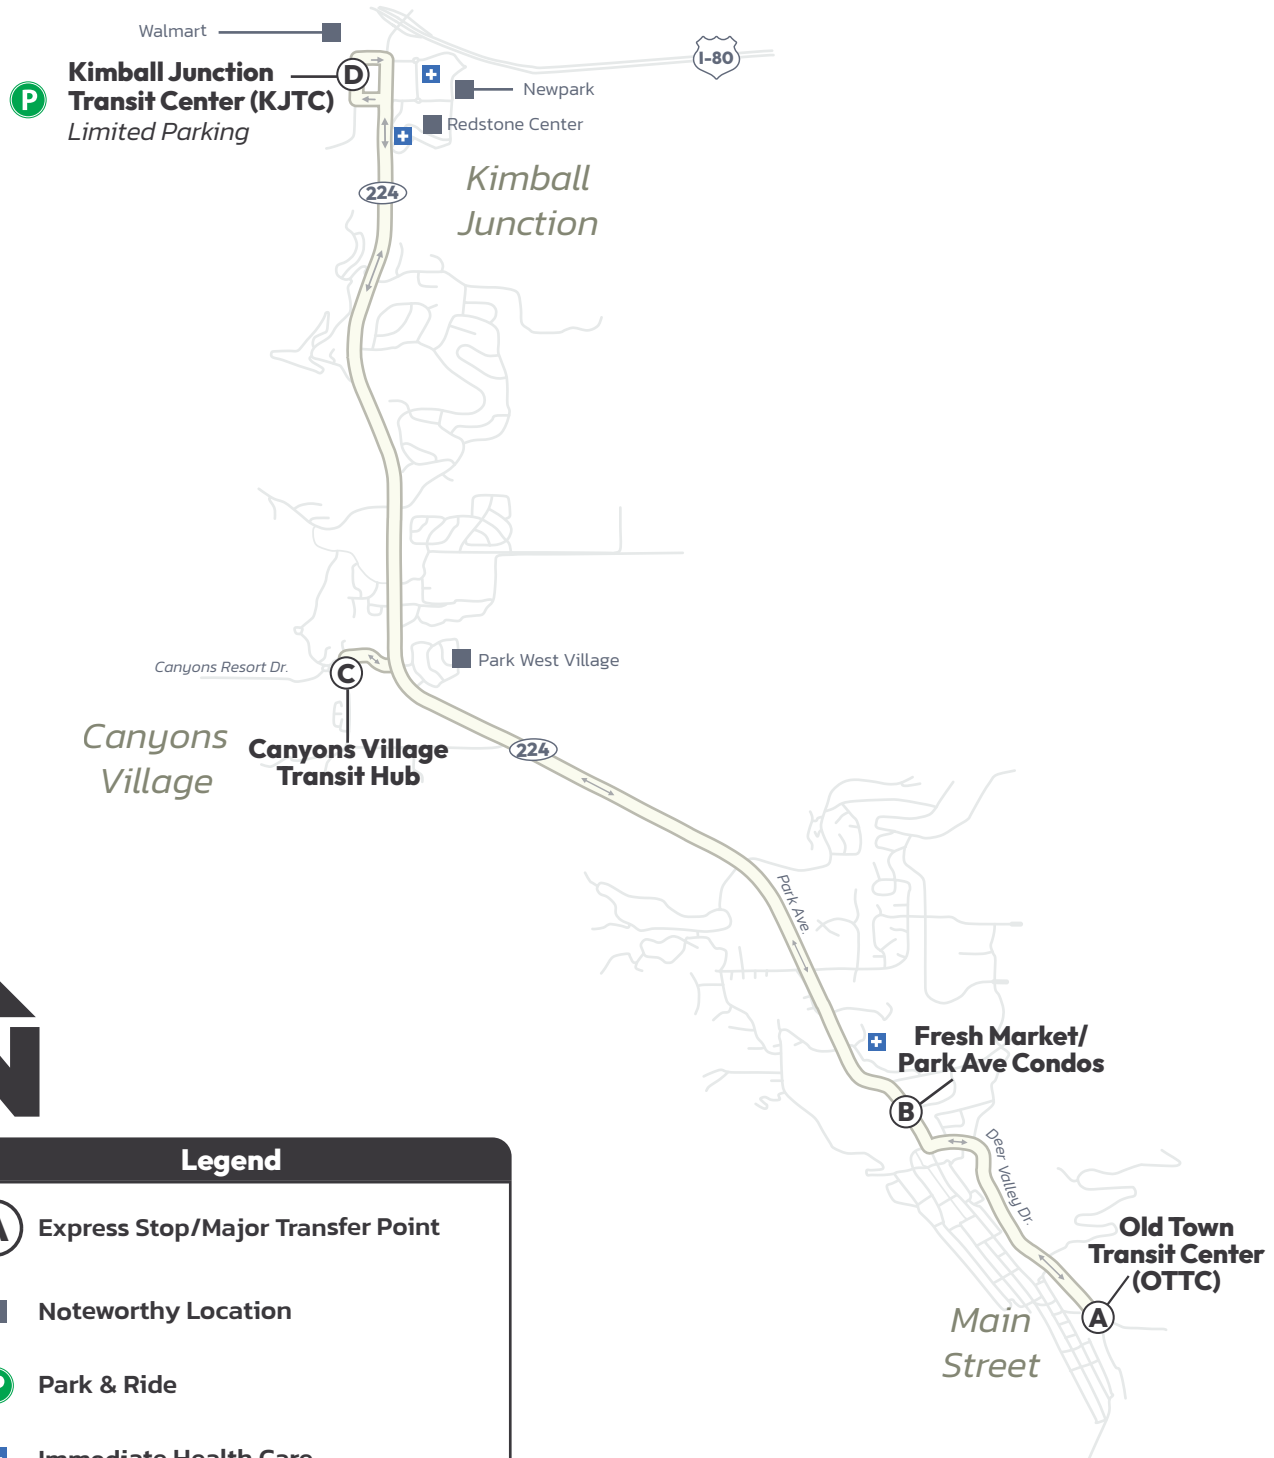

Hours: 6:40 AM–11:10 PM

From Old Town Transit Center (OTTC)

Seven days a week

Kimball Junction — Main Street Express

Every 15–30 Minutes

10
WHITE