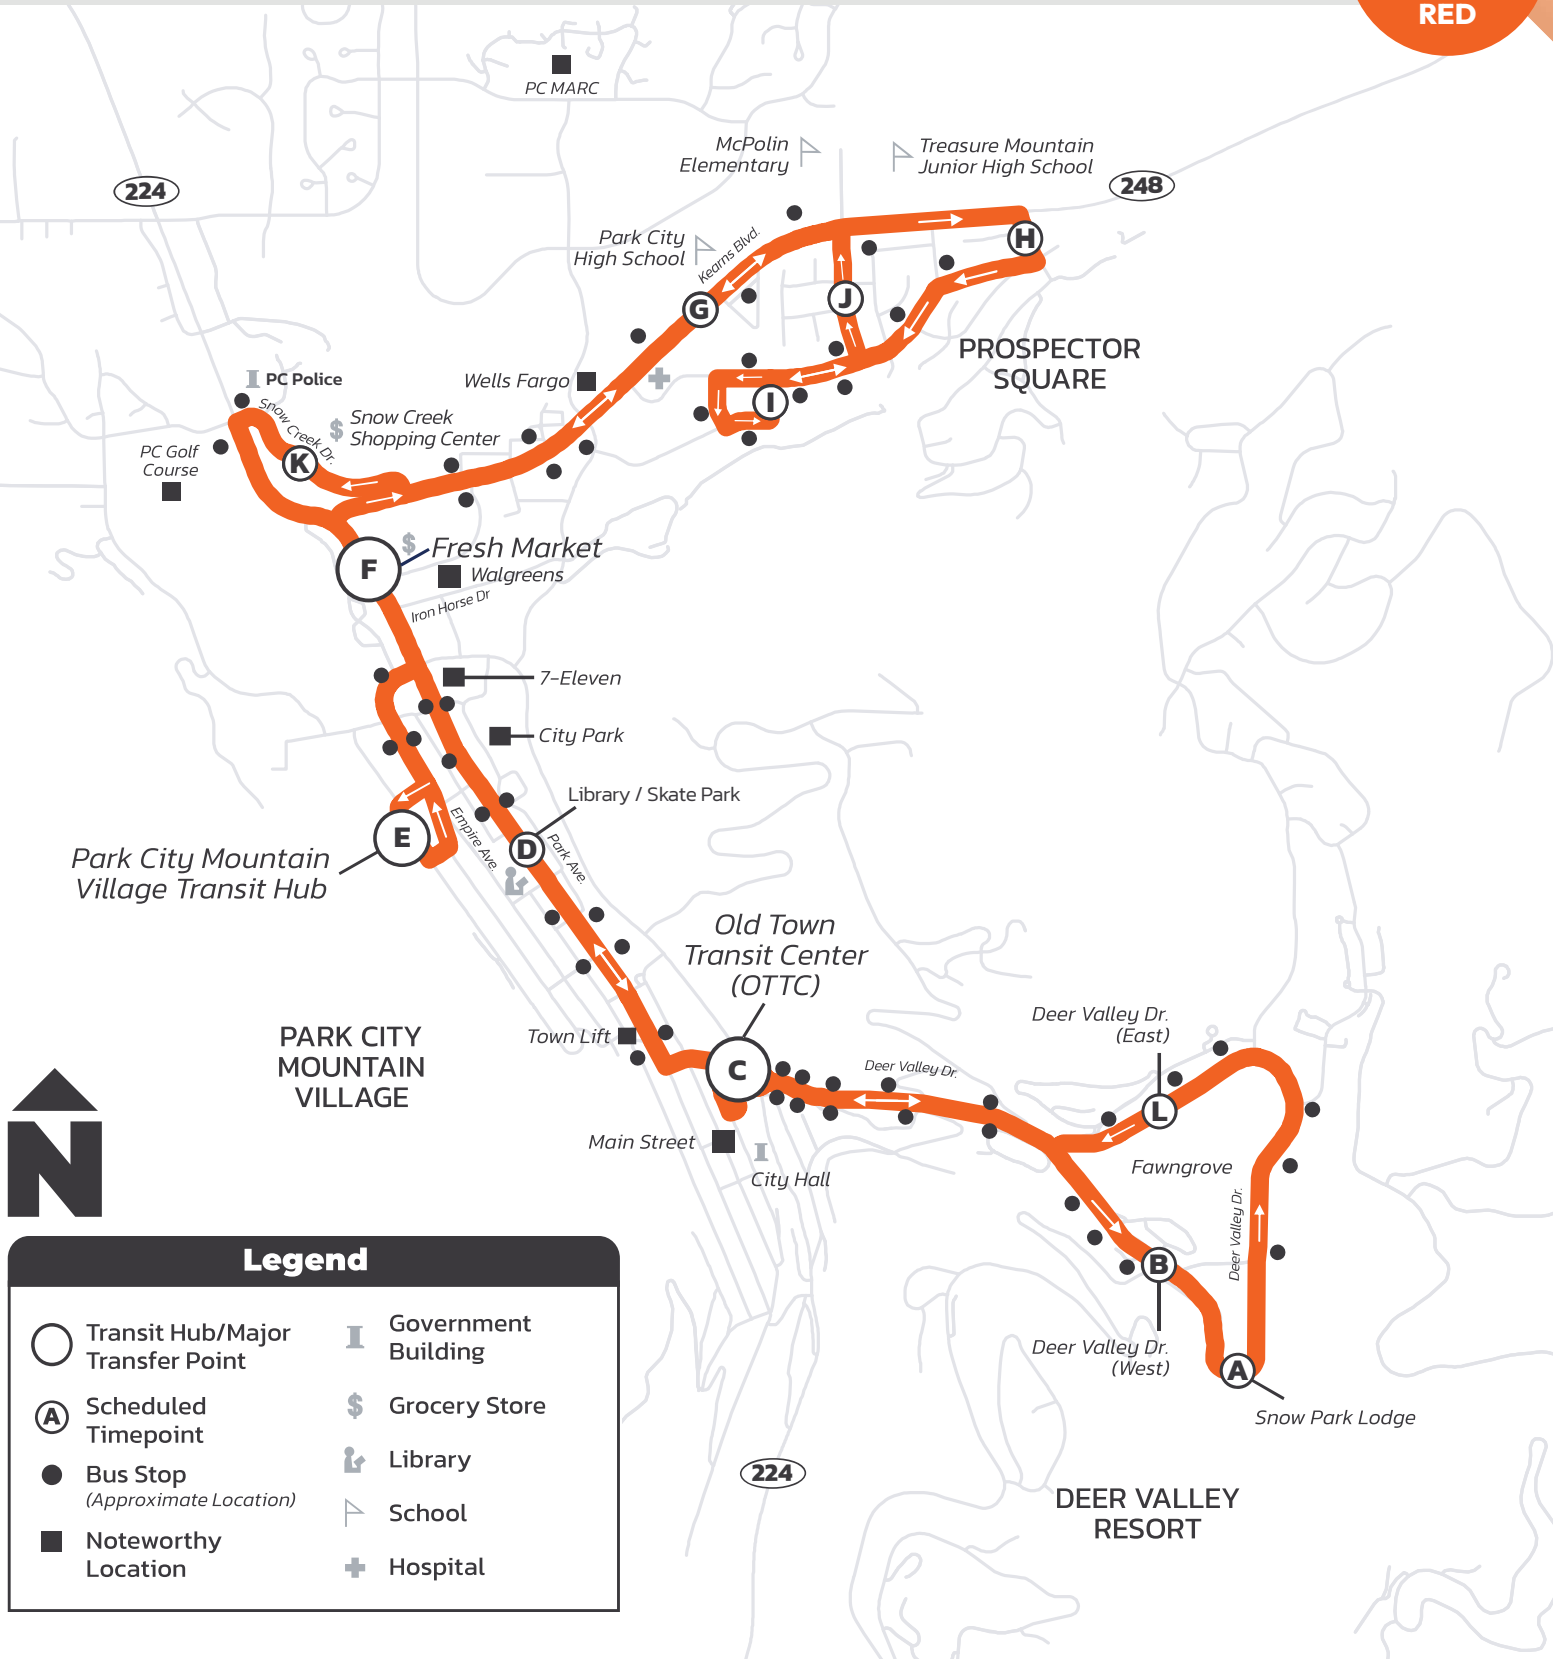

Hours: 6:50 AM–11:20 PM

From Old Town Transit Center (OTTC)

Seven days a week

Prospector Square– Deer Valley Resort

Every 30 Minutes