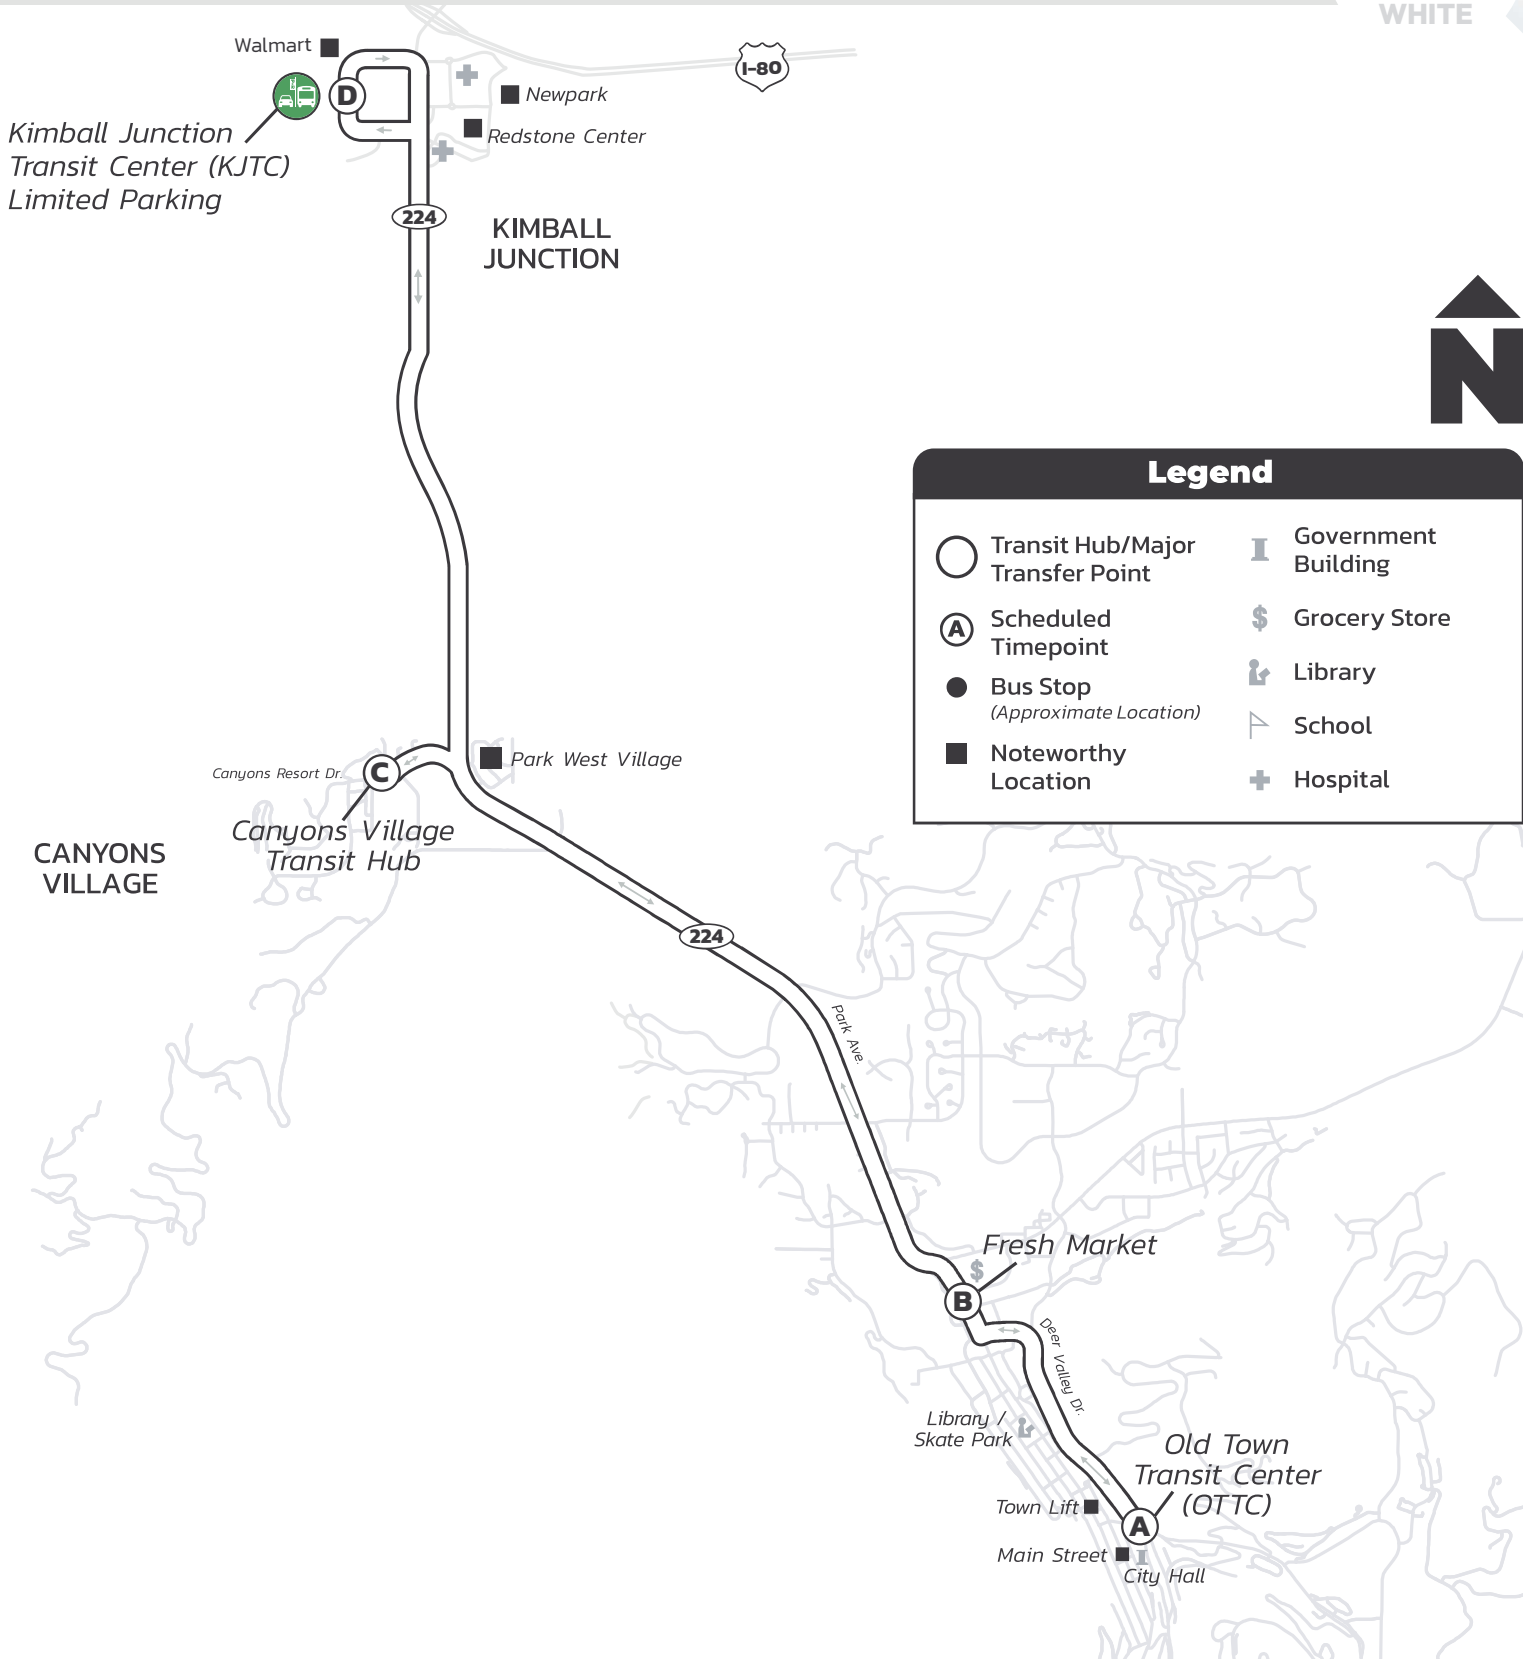

**Hours: 6:40 AM–7:10 PM:** Buses every 15 Minutes  
**7:10 PM– 11:10 PM:** Buses every 30 Minutes  
 From Old Town Transit Center (OTTC)  
*Seven days a week*

**Kimball Junction–  
Main Street Express**  
 Every 15–30 Minutes

Legend			
	Transit Hub/Major Transfer Point		Government Building
	Scheduled Timepoint		Grocery Store
	Bus Stop (Approximate Location)		Library
	Noteworthy Location		School
			Hospital

**Hours: 6:40 AM–7:10 PM: Buses every 15 Minutes**  
**7:10 PM– 11:10 PM: Buses every 30 Minutes**  
 From Old Town Transit Center (OTTC)  
*Seven days a week*