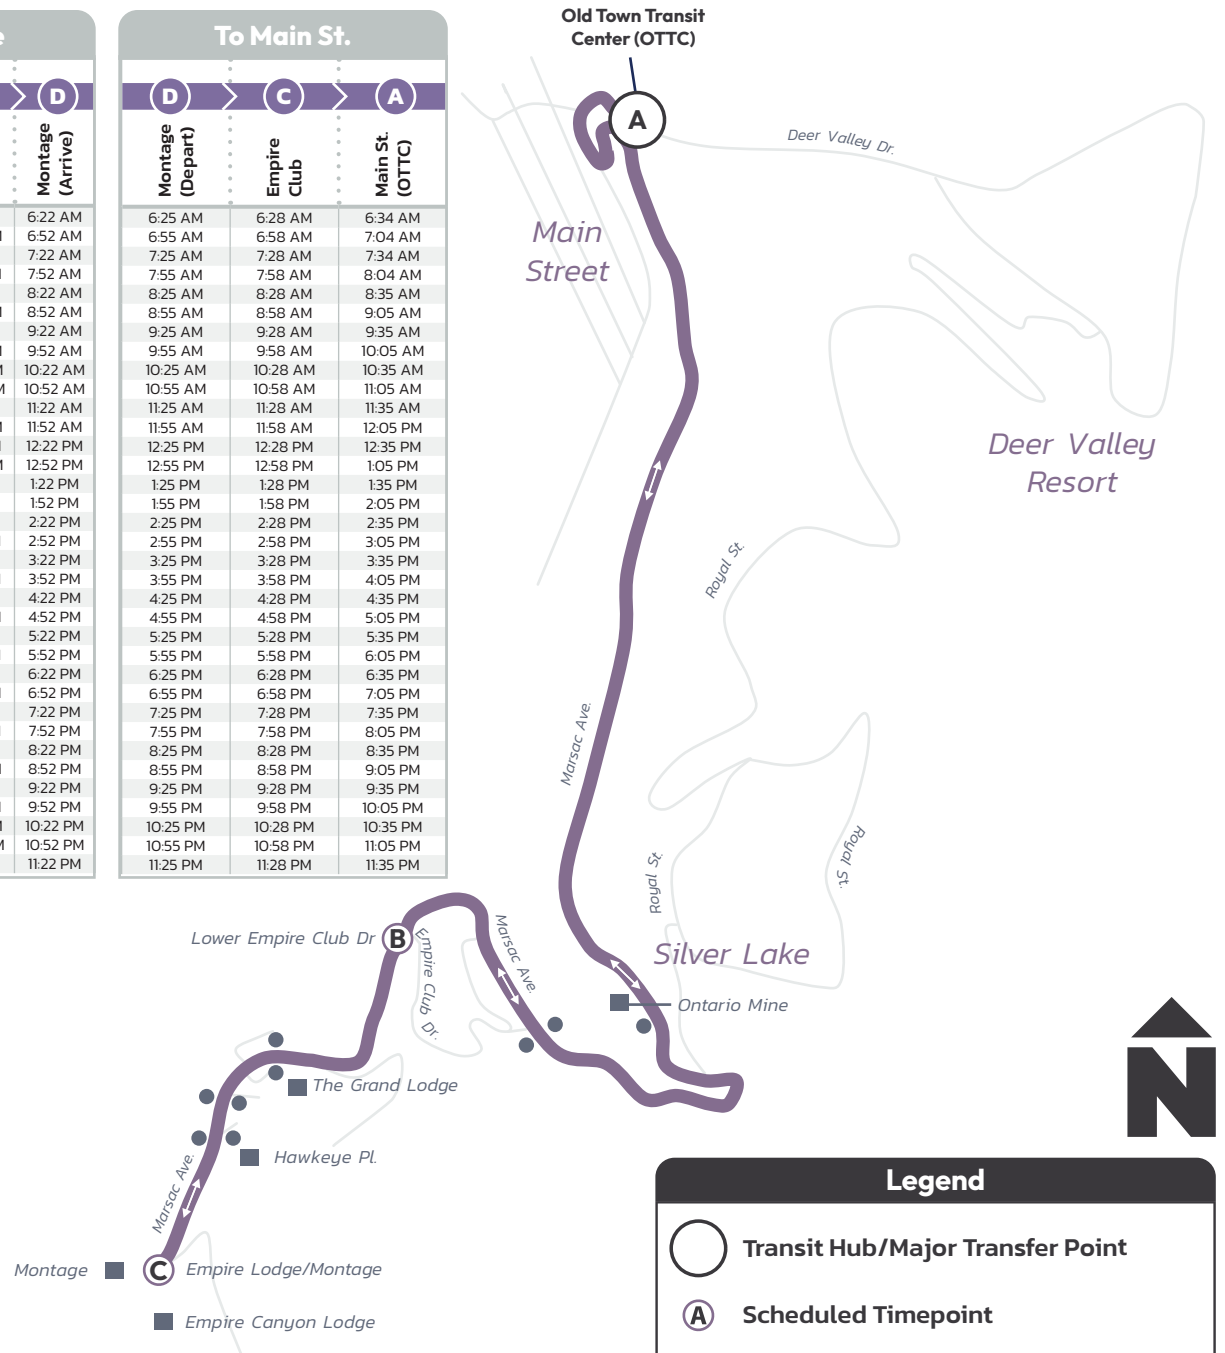

To Main St.		
D	C	A
Montage (Depart)	Empire Club	Main St. (OTTC)
6:25 AM	6:28 AM	6:34 AM
6:55 AM	6:58 AM	7:04 AM
7:25 AM	7:28 AM	7:34 AM
7:55 AM	7:58 AM	8:04 AM
8:25 AM	8:28 AM	8:35 AM
8:55 AM	8:58 AM	9:05 AM
9:25 AM	9:28 AM	9:35 AM
9:55 AM	9:58 AM	10:05 AM
10:25 AM	10:28 AM	10:35 AM
10:55 AM	10:58 AM	11:05 AM
11:25 AM	11:28 AM	11:35 AM
11:55 AM	11:58 AM	12:05 PM
12:25 PM	12:28 PM	12:35 PM
12:55 PM	12:58 PM	1:05 PM
1:25 PM	1:28 PM	1:35 PM
1:55 PM	1:58 PM	2:05 PM
2:25 PM	2:28 PM	2:35 PM
2:55 PM	2:58 PM	3:05 PM
3:25 PM	3:28 PM	3:35 PM
3:55 PM	3:58 PM	4:05 PM
4:25 PM	4:28 PM	4:35 PM
4:55 PM	4:58 PM	5:05 PM
5:25 PM	5:28 PM	5:35 PM
5:55 PM	5:58 PM	6:05 PM
6:25 PM	6:28 PM	6:35 PM
6:55 PM	6:58 PM	7:05 PM
7:25 PM	7:28 PM	7:35 PM
7:55 PM	7:58 PM	8:05 PM
8:25 PM	8:28 PM	8:35 PM
8:55 PM	8:58 PM	9:05 PM
9:25 PM	9:28 PM	9:35 PM
9:55 PM	9:58 PM	10:05 PM
10:25 PM	10:28 PM	10:35 PM
10:55 PM	10:58 PM	11:05 PM
11:25 PM	11:28 PM	11:35 PM

Empire Pass