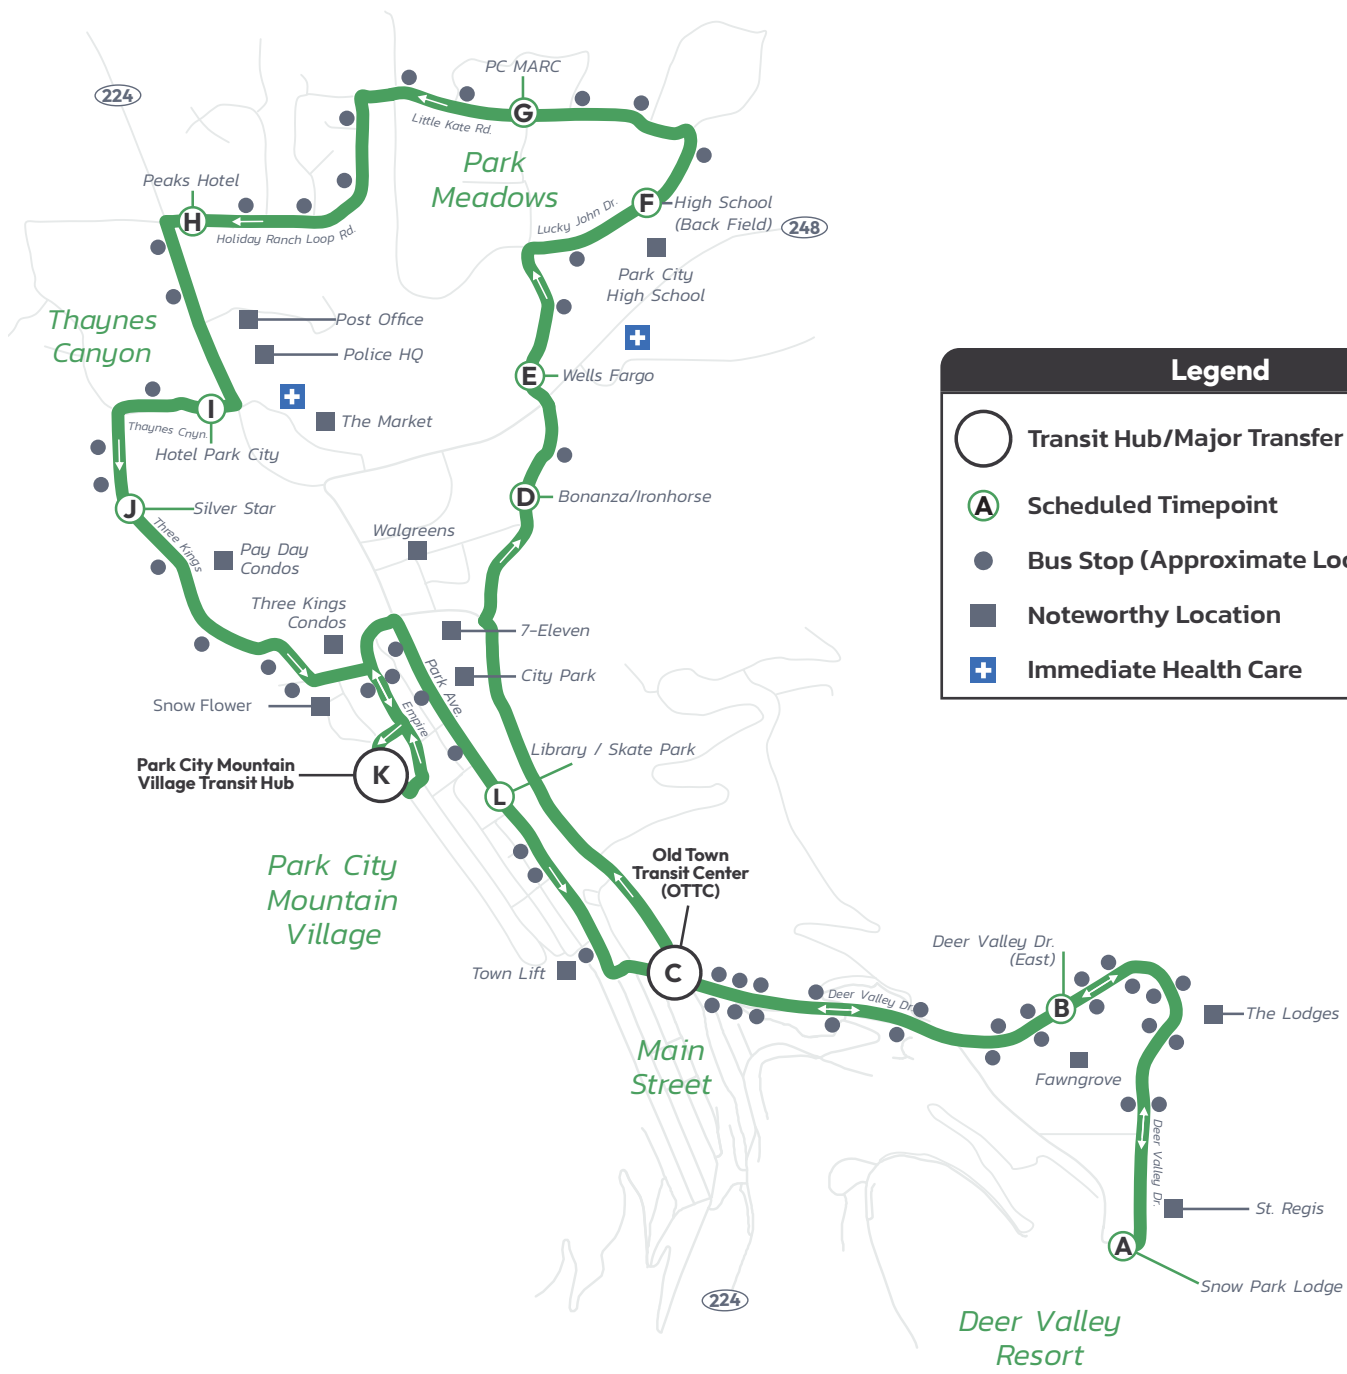

Hours: 7:22 AM–11:22 PM

From Old Town Transit Center (OTTC)
Seven days a week

Prospector Square— Deer Valley Resort

Every 20–30 Minutes

Legend

- Transit Hub/Major Transfer Point
- Ⓐ Scheduled Timepoint
- Bus Stop (Approximate Location)
- Noteworthy Location
- ⊕ Immediate Health Care