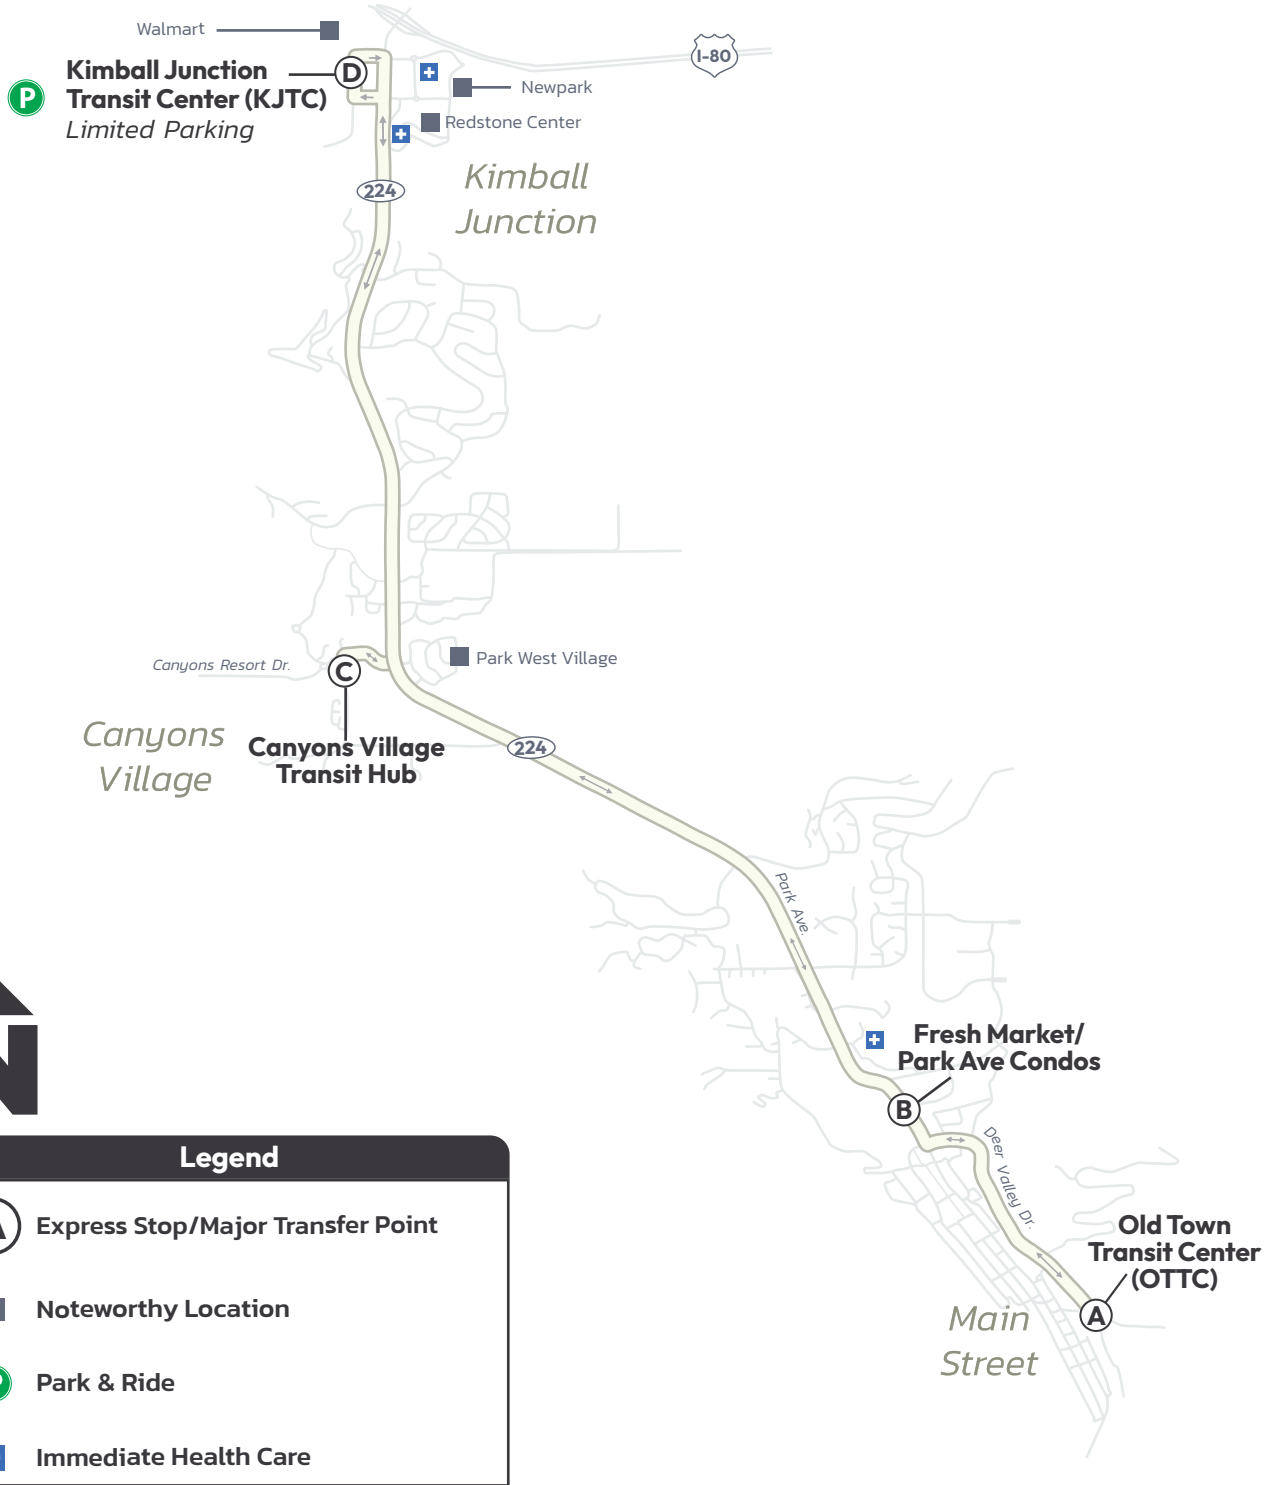

Hours: 6:40 AM–11:10 PM

From Old Town Transit Center (OTTC)
Seven days a week

Kimball Junction — Main Street Express

Every 15–30 Minutes

10
WHITE

6:40 AM–7:40 PM: Buses every 15 Minutes
7:40 PM–11:10 PM: Buses every 30 Minutes