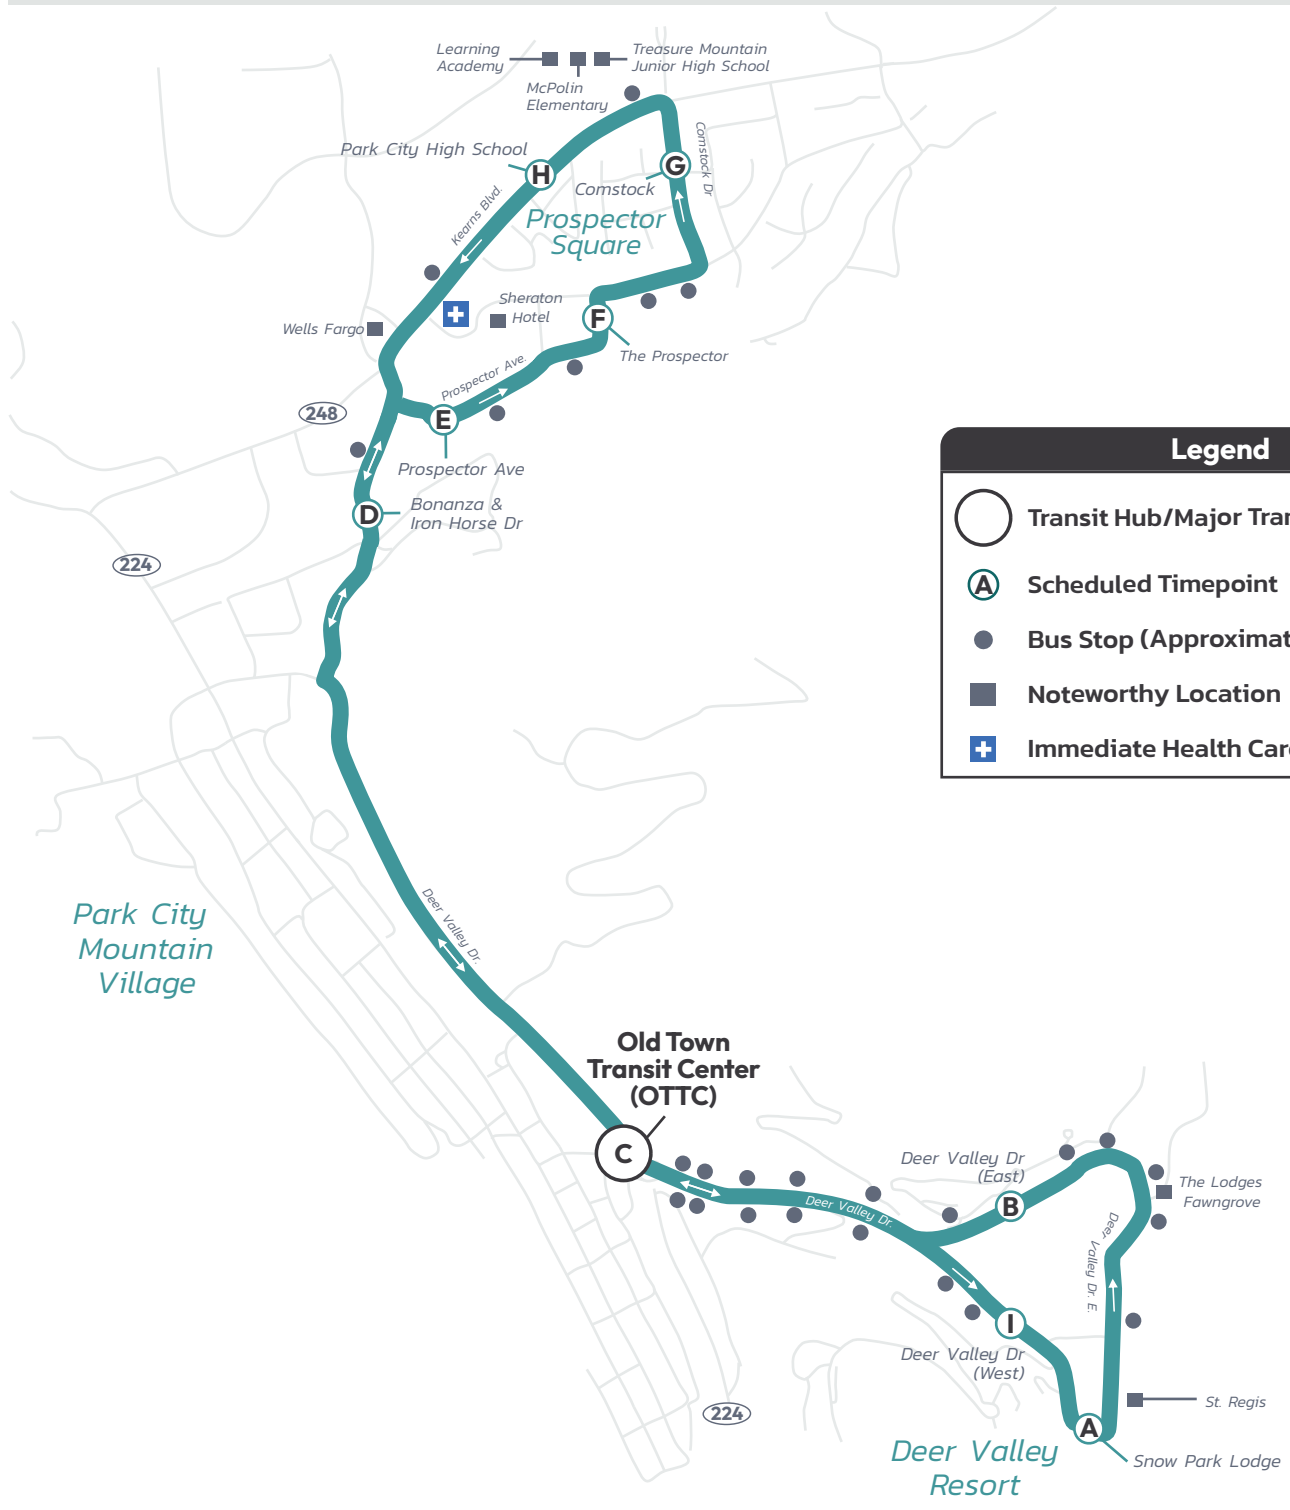

### Prospector Square— Deer Valley Express

Every 20 Minutes

**Legend**

- Transit Hub/Major Transfer Point
- Ⓐ Scheduled Timepoint
- Bus Stop (Approximate Location)
- Noteworthy Location
- + Immediate Health Care