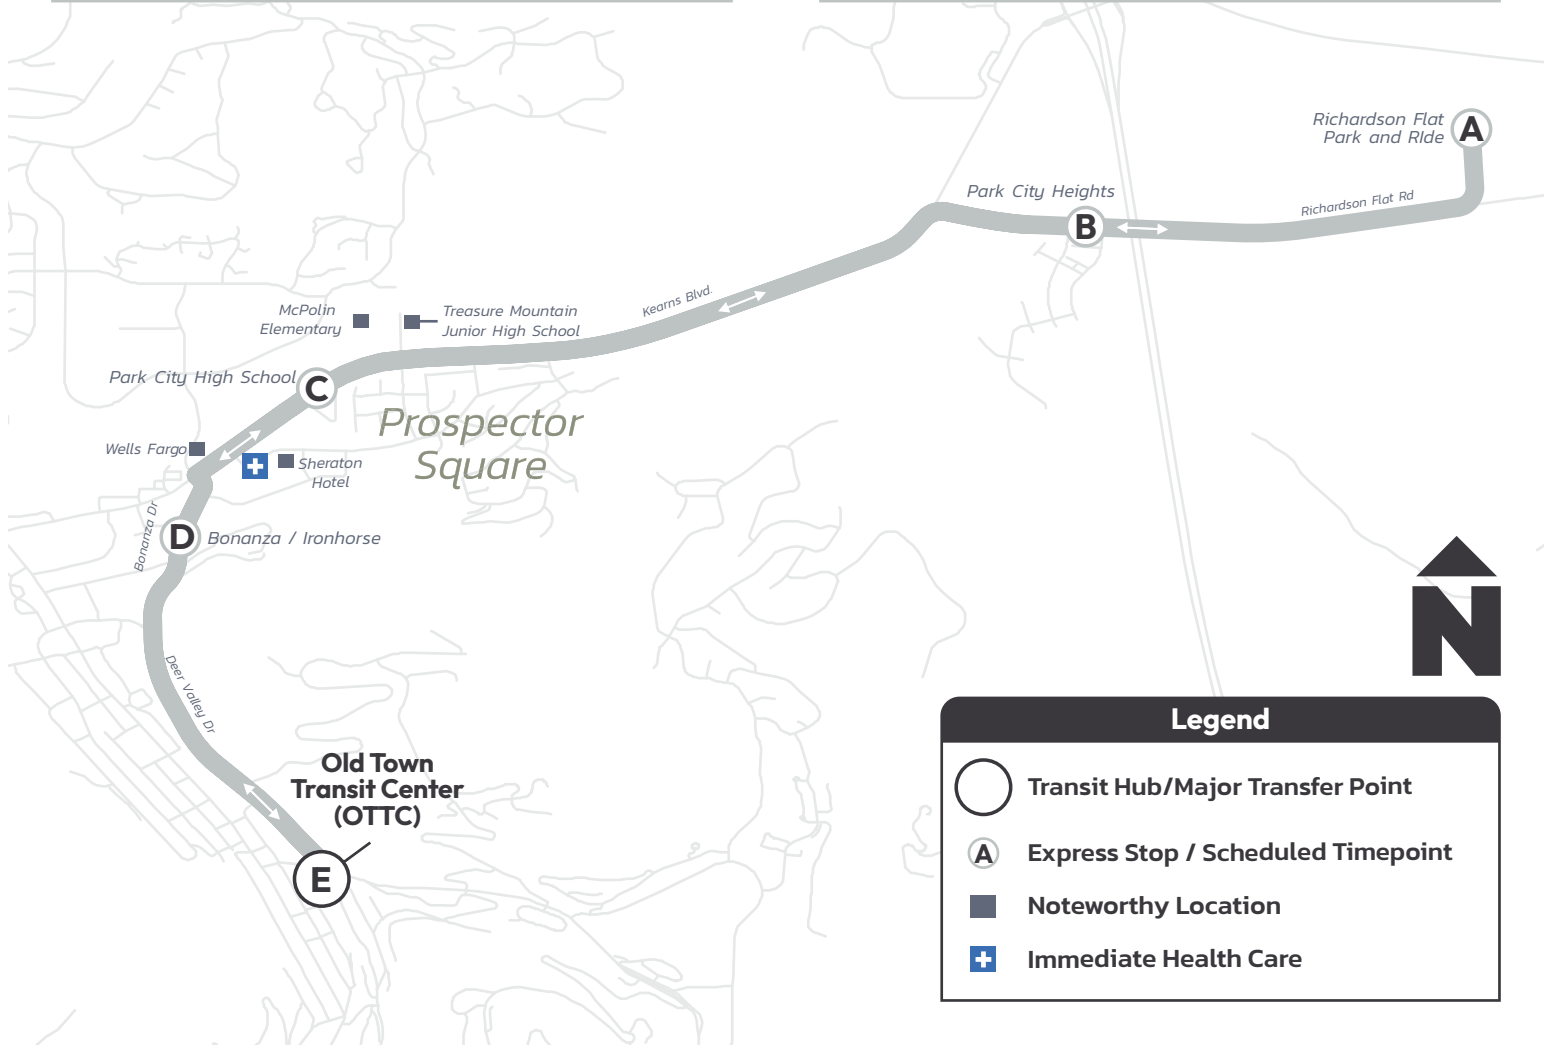

**Hours: 7:05 PM–11:05 PM**

From Old Town Transit Center (OTTC)  
Seven days a week

**Richardson Flat Park & Ride—  
Main Street Express**

Every 40 Minutes

To Richardson Flat Park and Ride				
E	D	C	B	A
OTTC	Bonanza/ Ironhorse	High School South	PC Heights South	Richardson Flat Park & Ride
7:05 PM	7:08 PM	7:09 PM	7:13 PM	7:15 PM
7:45 PM	7:48 PM	7:49 PM	7:53 PM	7:55 PM
8:25 PM	8:28 PM	8:29 PM	8:33 PM	8:35 PM
9:05 PM	9:08 PM	9:09 PM	9:13 PM	9:15 PM
9:45 PM	9:48 PM	9:49 PM	9:53 PM	9:55 PM
10:25 PM	10:28 PM	10:29 PM	10:33 PM	10:35 PM
11:05 PM	11:08 PM	11:09 PM	11:13 PM	11:15 PM

To Main Street (OTTC)				
A	B	C	D	E
Richardson Flat Park & Ride	PC Heights North	High School North	Bonanza/ Ironhorse	OTTC
6:45 PM	6:47 PM	6:51 PM	6:53 PM	6:57 PM
7:25 PM	7:27 PM	7:31 PM	7:33 PM	7:37 PM
8:05 PM	8:07 PM	8:11 PM	8:13 PM	8:17 PM
8:45 PM	8:47 PM	8:51 PM	8:53 PM	8:57 PM
9:25 PM	9:27 PM	9:31 PM	9:33 PM	9:37 PM
10:05 PM	10:07 PM	10:11 PM	10:13 PM	10:17 PM
10:45 PM	10:47 PM	10:51 PM	10:53 PM	10:57 PM

**Legend**

- Transit Hub/Major Transfer Point
- Ⓐ Express Stop / Scheduled Timepoint
- Noteworthy Location
- ⊕ Immediate Health Care