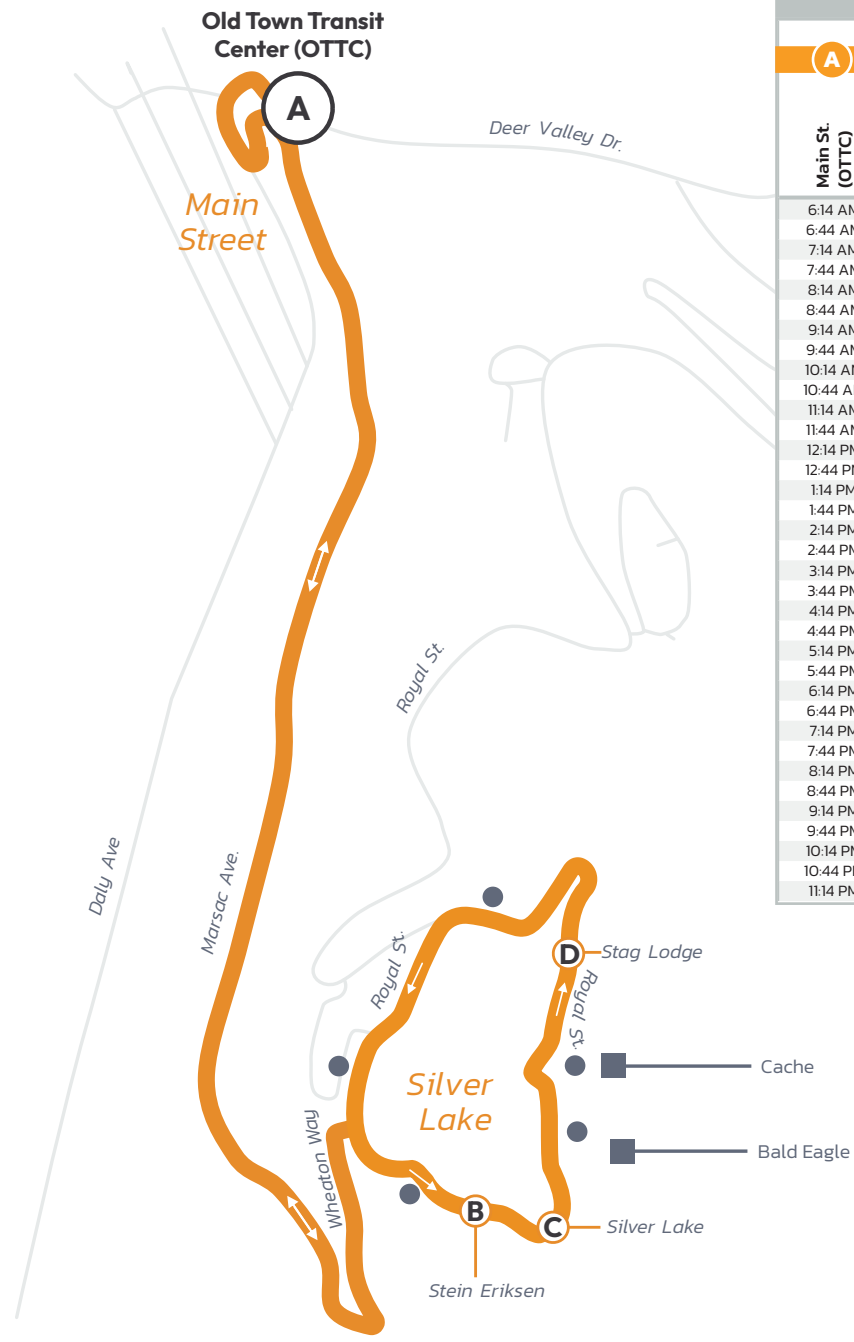

**Legend**

- Transit Hub/Major Transfer Point
- Scheduled Timepoint
- Bus Stop (Approximate Location)
- Noteworthy Location