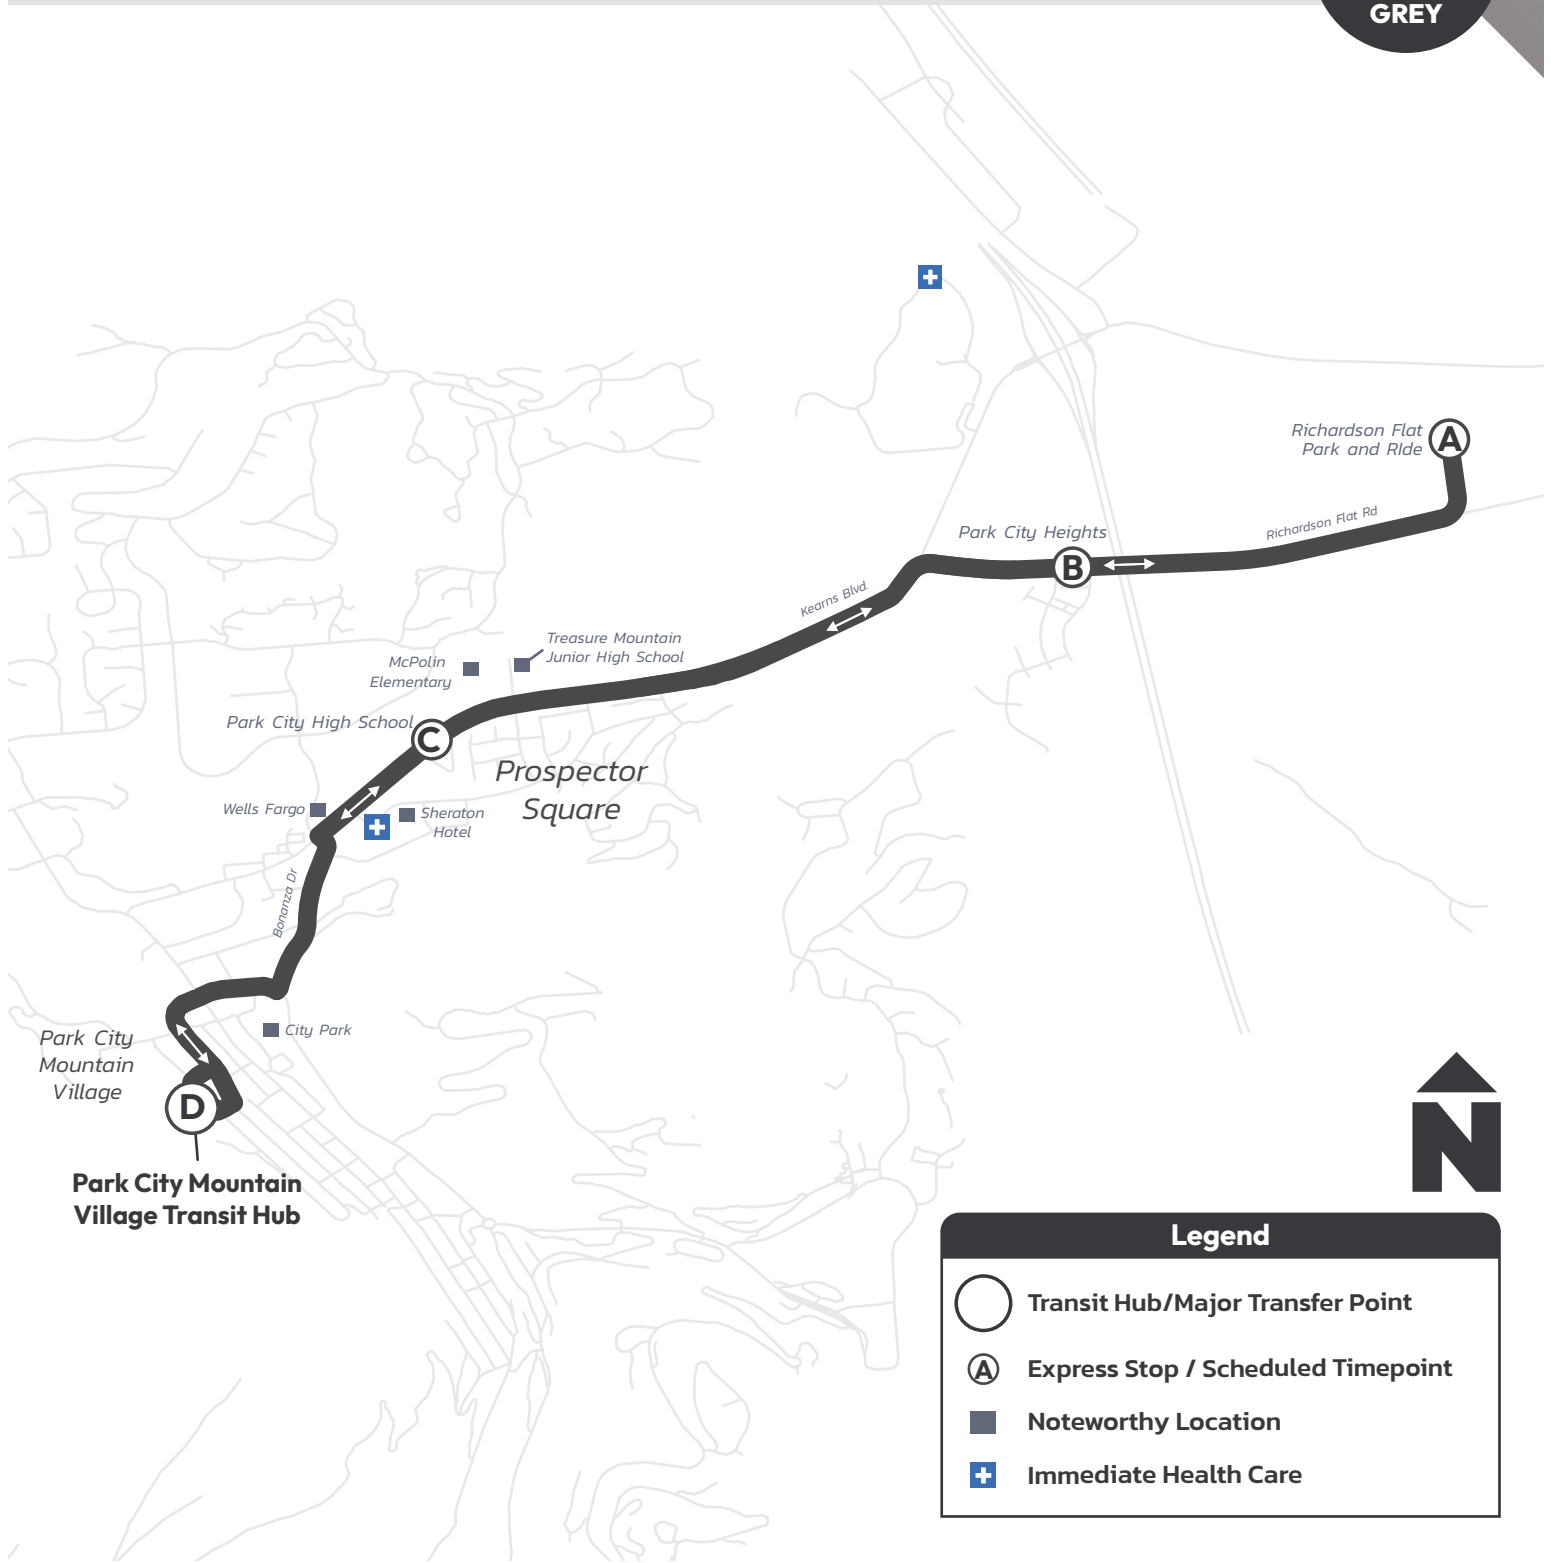

**Hours: 5:45 AM-6:05 PM**

From Richardson Flat Park & Ride  
Seven days a week

**Richardson Flat Park & Ride—  
Park City Mountain Express**

Every 20 Minutes

**Legend**

- Transit Hub/Major Transfer Point
- Express Stop / Scheduled Timepoint
- Noteworthy Location
- Immediate Health Care

**Hours: 5:45 AM-6:05 PM**

From Richardson Flat Park & Ride  
Seven days a week

**Richardson Flat Park & Ride—  
Park City Mountain Express**

Every 20 Minutes

To Park City Mountain Resort			
A	B	C	D
Richardson Flat Park & Ride	PC Heights North	High School North	PC Mountain
5:45 AM	5:47 AM	5:51 AM	5:57 AM
6:05 AM	6:07 AM	6:11 AM	6:17 AM
6:25 AM	6:27 AM	6:31 AM	6:37 AM
6:45 AM	6:47 AM	6:51 AM	6:57 AM
7:05 AM	7:07 AM	7:11 AM	7:17 AM
7:25 AM	7:27 AM	7:31 AM	7:37 AM
7:45 AM	7:47 AM	7:51 AM	7:57 AM
8:05 AM	8:07 AM	8:11 AM	8:17 AM
8:25 AM	8:27 AM	8:31 AM	8:37 AM
8:45 AM	8:47 AM	8:51 AM	8:57 AM
9:05 AM	9:07 AM	9:11 AM	9:17 AM
9:25 AM	9:27 AM	9:31 AM	9:37 AM
9:45 AM	9:47 AM	9:51 AM	9:57 AM
10:05 AM	10:07 AM	10:11 AM	10:17 AM
10:25 AM	10:27 AM	10:31 AM	10:37 AM
10:45 AM	10:47 AM	10:51 AM	10:57 AM
11:05 AM	11:07 AM	11:11 AM	11:17 AM
11:25 AM	11:27 AM	11:31 AM	11:37 AM
11:45 AM	11:47 AM	11:51 AM	11:57 AM
12:05 PM	12:07 PM	12:11 PM	12:17 PM
12:25 PM	12:27 PM	12:31 PM	12:37 PM
12:45 PM	12:47 PM	12:51 PM	12:57 PM
1:05 PM	1:07 PM	1:11 PM	1:17 PM
1:25 PM	1:27 PM	1:31 PM	1:37 PM
1:45 PM	1:47 PM	1:51 PM	1:57 PM
2:05 PM	2:07 PM	2:11 PM	2:17 PM
2:25 PM	2:27 PM	2:31 PM	2:37 PM
2:45 PM	2:47 PM	2:51 PM	2:57 PM
3:05 PM	3:07 PM	3:11 PM	3:17 PM
3:25 PM	3:27 PM	3:31 PM	3:37 PM
3:45 PM	3:47 PM	3:51 PM	3:57 PM
4:05 PM	4:07 PM	4:11 PM	4:17 PM
4:25 PM	4:27 PM	4:31 PM	4:37 PM
4:45 PM	4:47 PM	4:51 PM	4:57 PM
5:05 PM	5:07 PM	5:11 PM	5:17 PM
5:25 PM	5:27 PM	5:31 PM	5:37 PM
5:45 PM	5:47 PM	5:51 PM	5:57 PM
6:05 PM	6:07 PM	6:11 PM	6:17 PM