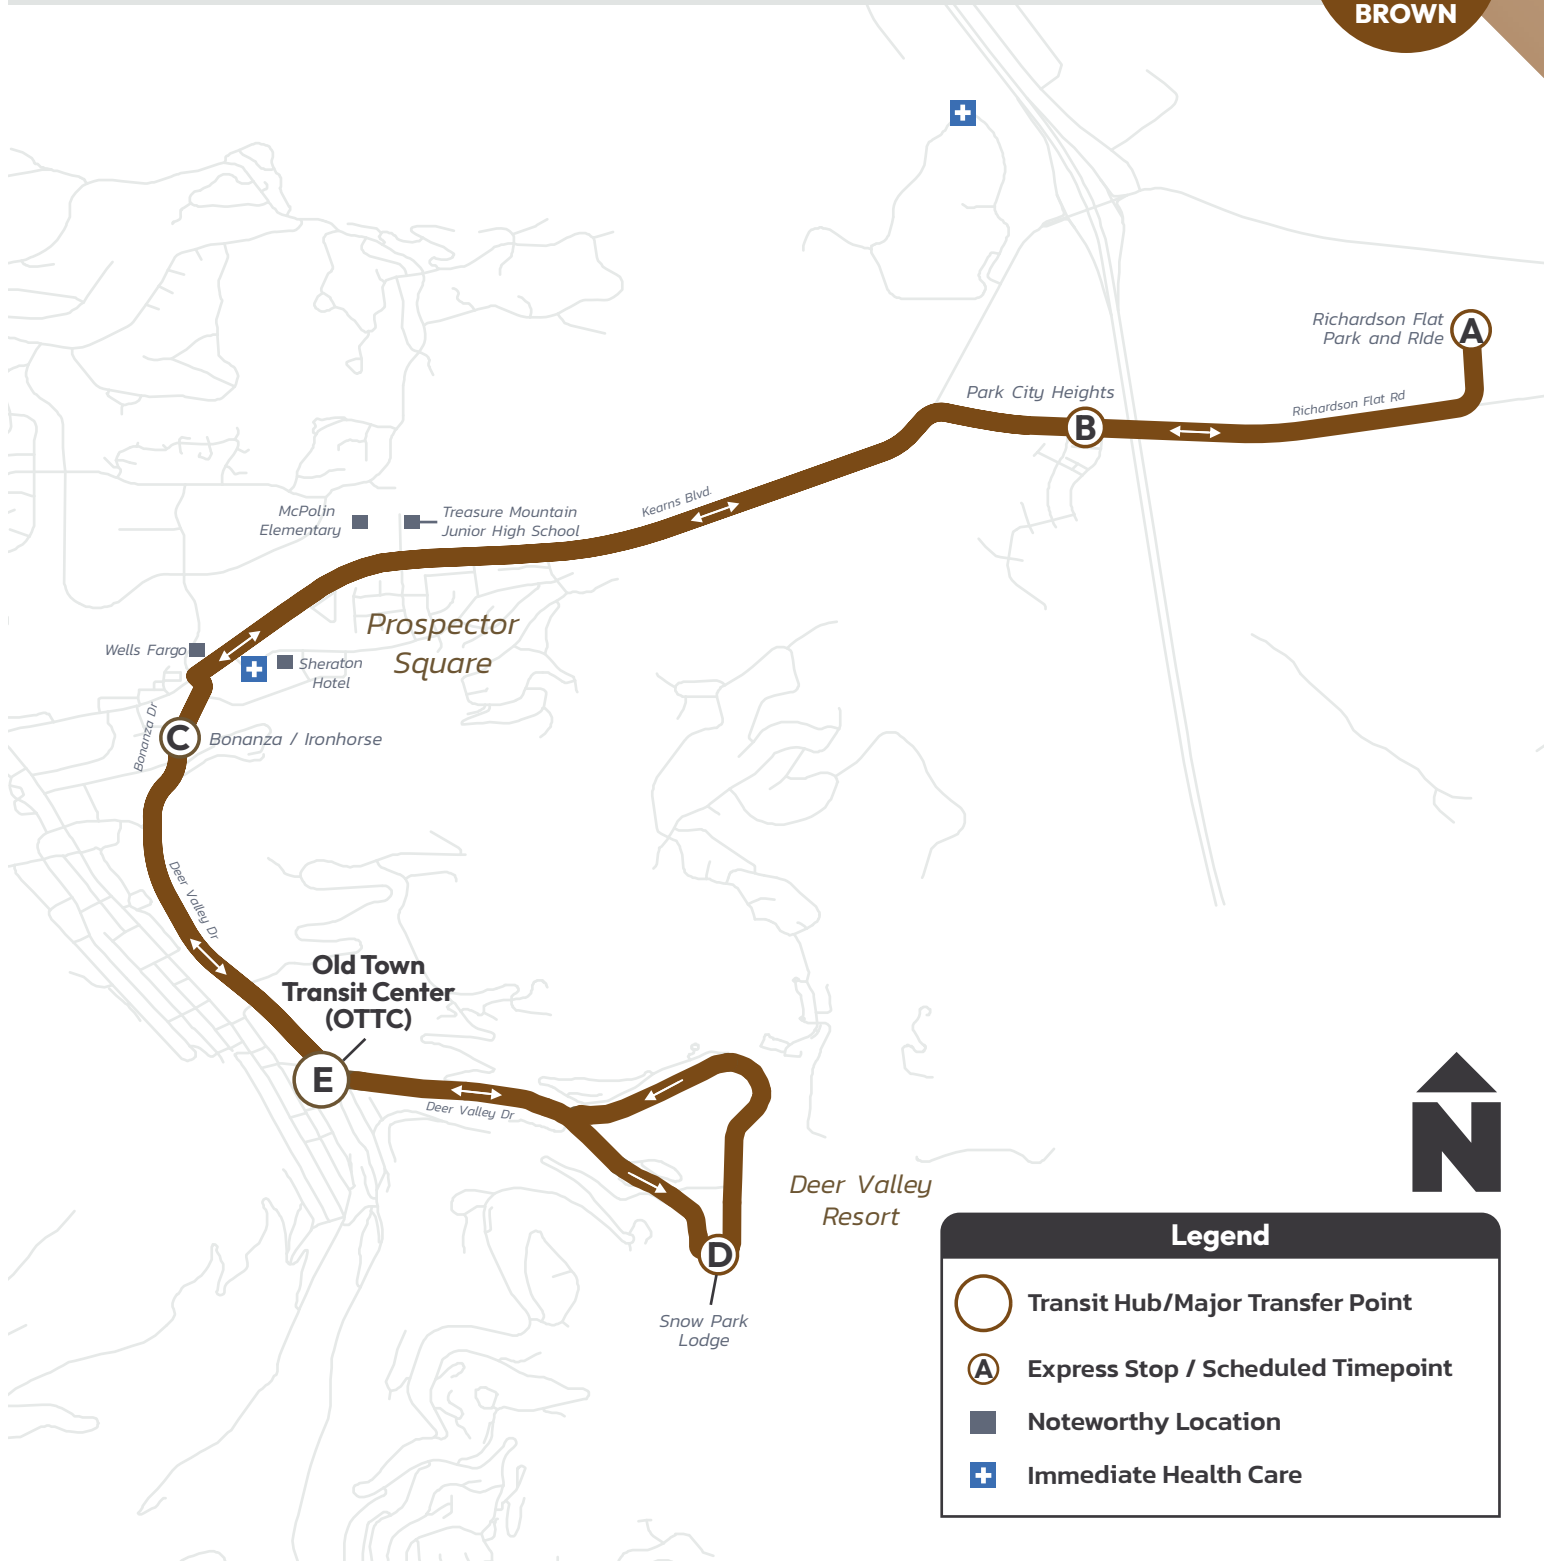

Hours: 5:30 AM-5:50 PM

From Richardson Flat Park & Ride
Seven days a week

Deer Valley — Richardson Flat Park & Ride Express

Every 20 Minutes

8
BROWN