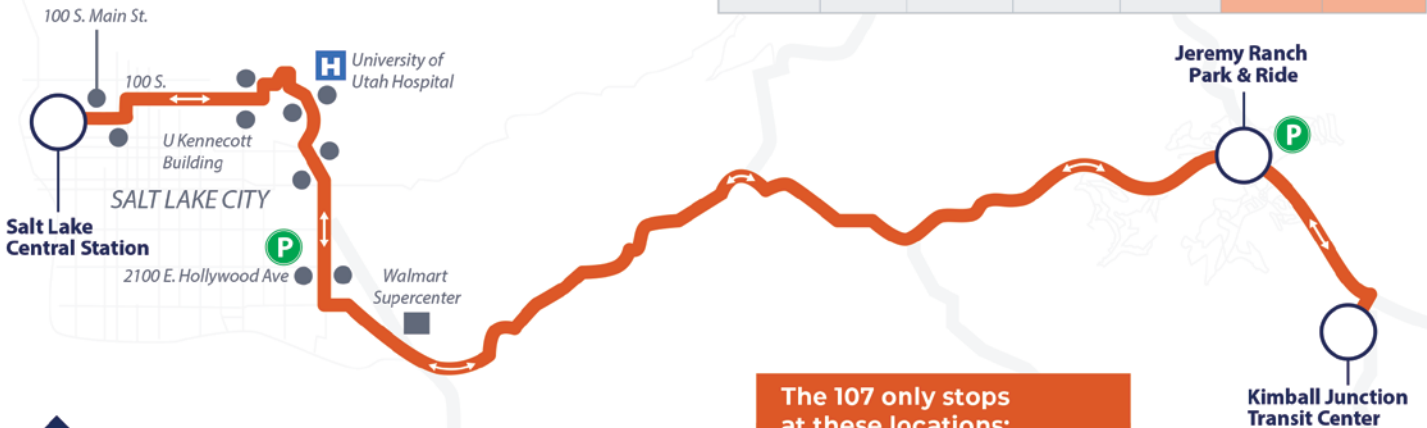

Hours: 6:10 AM–10:50 PM & 1:30 PM–9:15 PM

Seven days a week

**107 Park City - Slate Lake
City Connect**

5 Daily Rountrips

To Salt Lake Central Station

Kimball Junction Transit Center	Jeremy Ranch Park and Ride	2100 S. Park and Ride*	Univ. of Utah Medical Center*	100 S. North Campus Dr*	100 S. Main Street*	Salt Lake Central Station*
7:18 AM	7:25 AM	7:45 AM	7:56 AM	7:59 AM	8:12 AM	8:22 AM
9:45 AM	9:52 AM	10:12 AM	10:23 AM	10:26 AM	10:39 AM	10:49 AM
2:50 PM	2:58 PM	3:18 PM	3:33 PM	3:36 PM	3:51 PM	4:00 PM
5:40 PM	5:47 PM	6:07 PM	6:22 PM	6:25 PM	6:40 PM	6:49 PM
8:10 PM	8:17 PM	8:37 PM	8:50 PM	8:53 PM	9:07 PM	9:16 PM

To Kimball Junction Transit Center

Salt Lake Central Station	100 S. Main Street	100 S. North Campus Dr	Univ. of Utah Medical Center	2100 S. Park and Ride	Jeremy Ranch Park & Ride*	Kimball Junction Transit Center*
6:10 AM	6:16 AM	6:25 AM	6:28 AM	6:40 AM	7:05 AM	7:15 AM
8:32 AM	8:39 AM	8:48 AM	8:52 AM	9:04 AM	9:31 AM	9:41 AM
1:30 PM	1:41 PM	1:50 PM	1:53 PM	2:06 PM	2:31 PM	2:39 PM
4:20 PM	4:29 PM	4:38 PM	4:41 PM	4:54 PM	5:19 PM	5:27 PM
7:00 PM	7:09 PM	7:18 PM	7:22 PM	7:33 PM	8:00 PM	8:08 PM

*Drop off only. Bus may depart before posted times.

The 107 only stops at these locations:

- Salt Lake Central Station
- 100 S. Main Street
- 100 S. North Campus Dr
- University Medical Center
- Foothill & Wakara
- 2000 S. 2100 E
- Jeremy Ranch Park & Ride
- Kimball Junction Transit Center

Legend

- Transit Hub/Major Transfer Point
- Bus Stop (Approximate Location)
- Noteworthy Location
- Park & Ride
- Hospital

Note:
Timepoints shown are High Valley Transit's major stops. Please visit highvalleytransit.org/bus-routes or scan the QR code for detailed timetable.