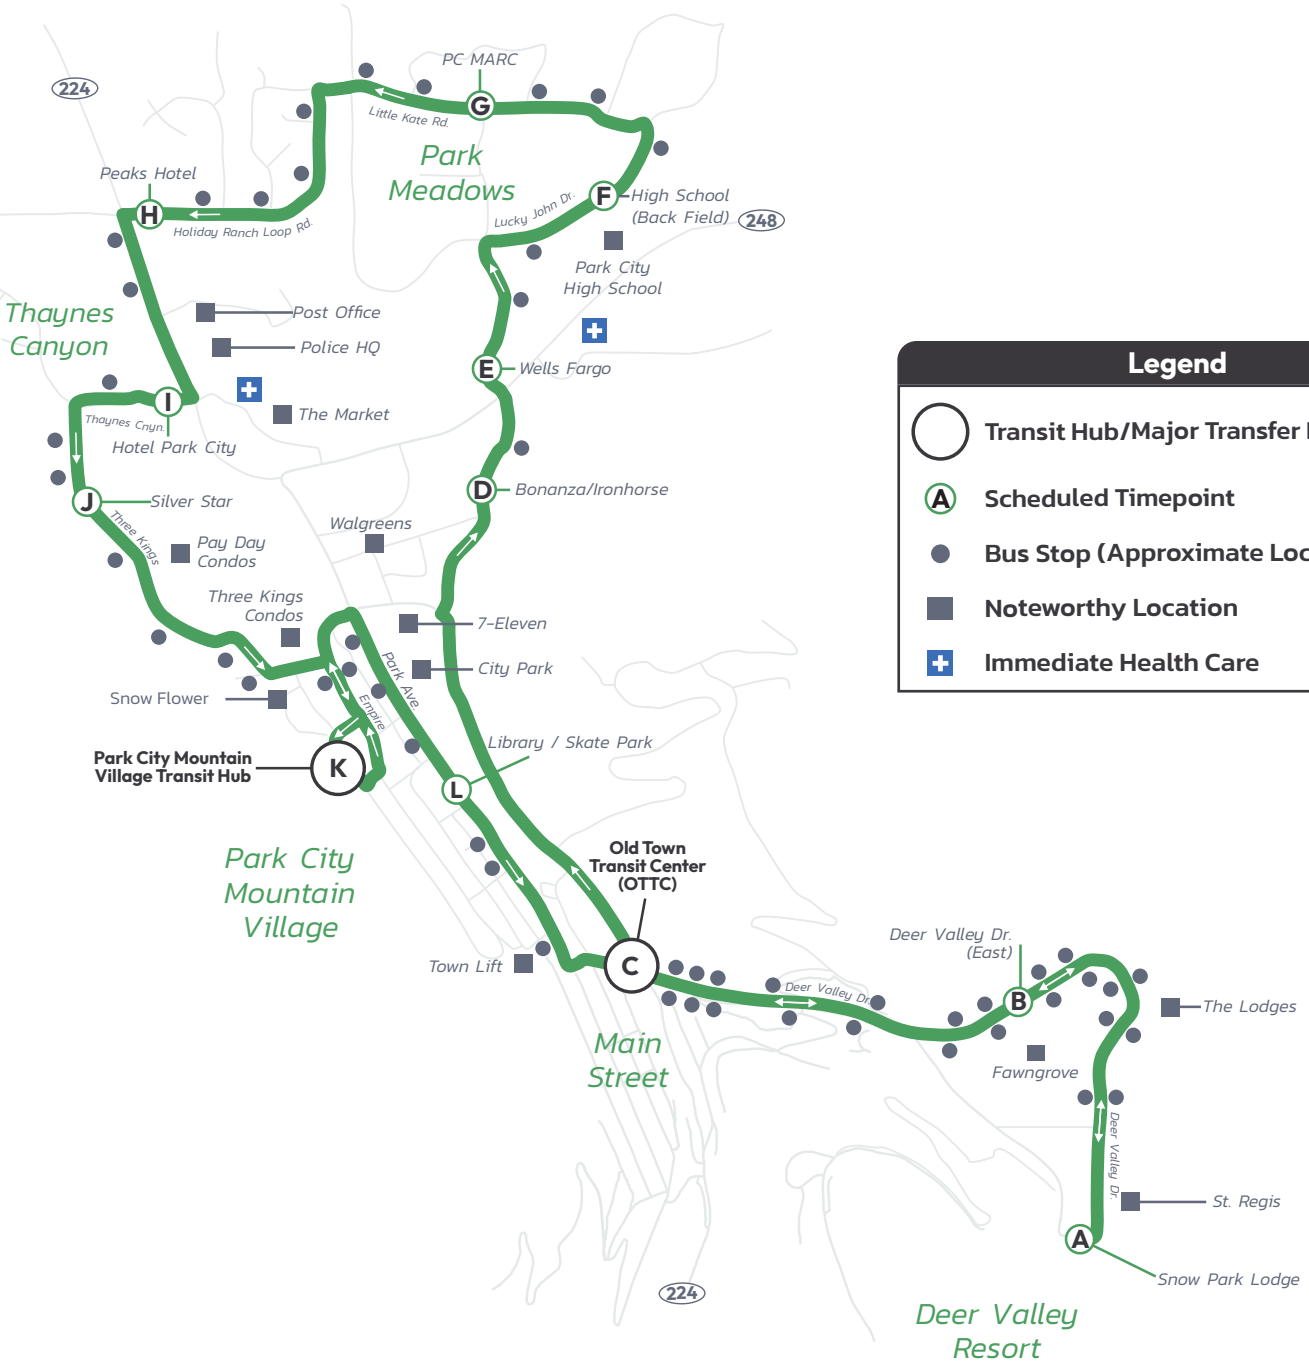

# Prospector Square— Deer Valley Resort

Every 20–30 Minutes

**Hours: 7:22 AM–11:22 PM**

From Old Town Transit Center (OTTC)

Seven days a week

## Prospector Square— Deer Valley Resort

Every 20–30 Minutes

**7:22 AM—8:22 AM:** Buses every 30 min

**8:37 AM—5:37 PM:** Buses every 20 min

**5:52 PM—11:22 PM:** Buses every 30 min

## Prospector Square— Deer Valley Resort

Every 20–30 Minutes

**2  
GREEN**