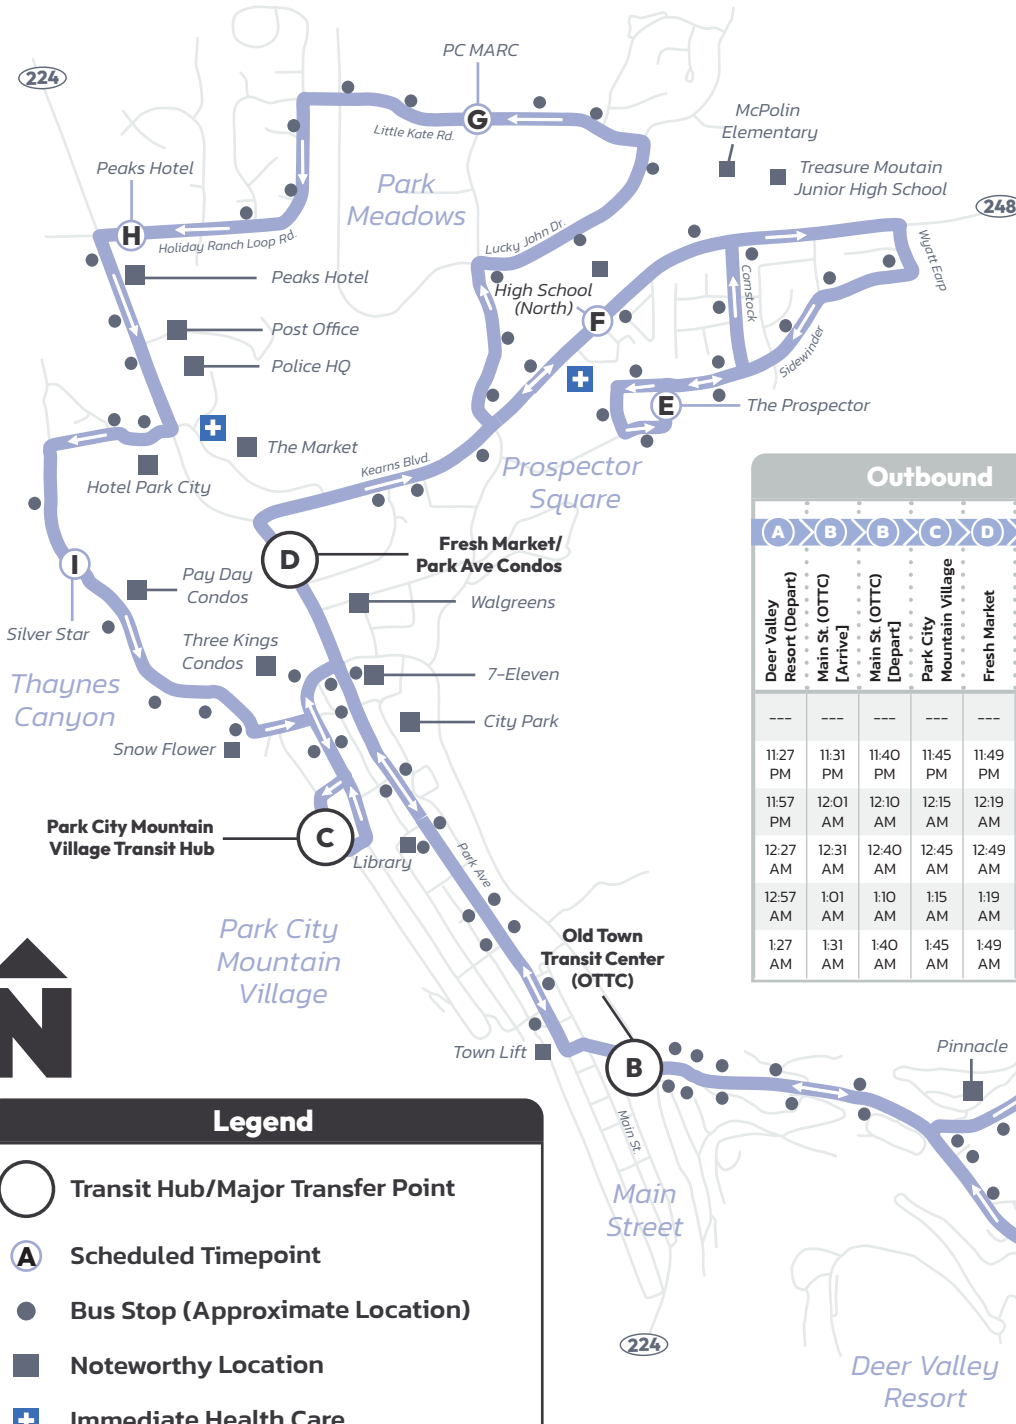

Hours: 11:40 PM–1:40 AM

From Old Town Transit Center (OTTC)
Seven days a week

Late Night City-Wide

Every 20–30 Minutes

Outbound						Inbound						
A	B	B	C	D	E	F	G	H	I	C	B	A
Deer Valley Resort (Depart)	Main St. (OTTC) [Arrive]	Main St. (OTTC) [Depart]	Park City Mountain Village	Fresh Market	The Prospector	High School (North)	PC MARC	Peaks Hotel	Silver Star S	Park City Mountain Village	Main St. (OTTC)	Deer Valley Resort (Arrive)
---	---	---	---	---	---	---	---	---	---	---	11:51 PM	11:56 PM
11:27 PM	11:31 PM	11:40 PM	11:45 PM	11:49 PM	11:58 PM	12:01 AM	12:06 AM	12:08 AM	12:10 AM	12:12 AM	12:21 AM	12:26 AM
11:57 PM	12:01 AM	12:10 AM	12:15 AM	12:19 AM	12:28 AM	12:31 AM	12:36 AM	12:38 AM	12:40 AM	12:42 AM	12:51 AM	12:56 AM
12:27 AM	12:31 AM	12:40 AM	12:45 AM	12:49 AM	12:58 AM	1:01 AM	1:06 AM	1:08 AM	1:10 AM	1:12 AM	1:21 AM	1:26 AM
12:57 AM	1:01 AM	1:10 AM	1:15 AM	1:19 AM	1:28 AM	1:31 AM	1:36 AM	1:38 AM	1:40 AM	---	---	---
1:27 AM	1:31 AM	1:40 AM	1:45 AM	1:49 AM	1:58 AM	2:01 AM	2:06 AM	2:08 AM	2:10 AM	---	---	---

Legend

- Transit Hub/Major Transfer Point
- Ⓐ Scheduled Timepoint
- Bus Stop (Approximate Location)
- Noteworthy Location
- + Immediate Health Care