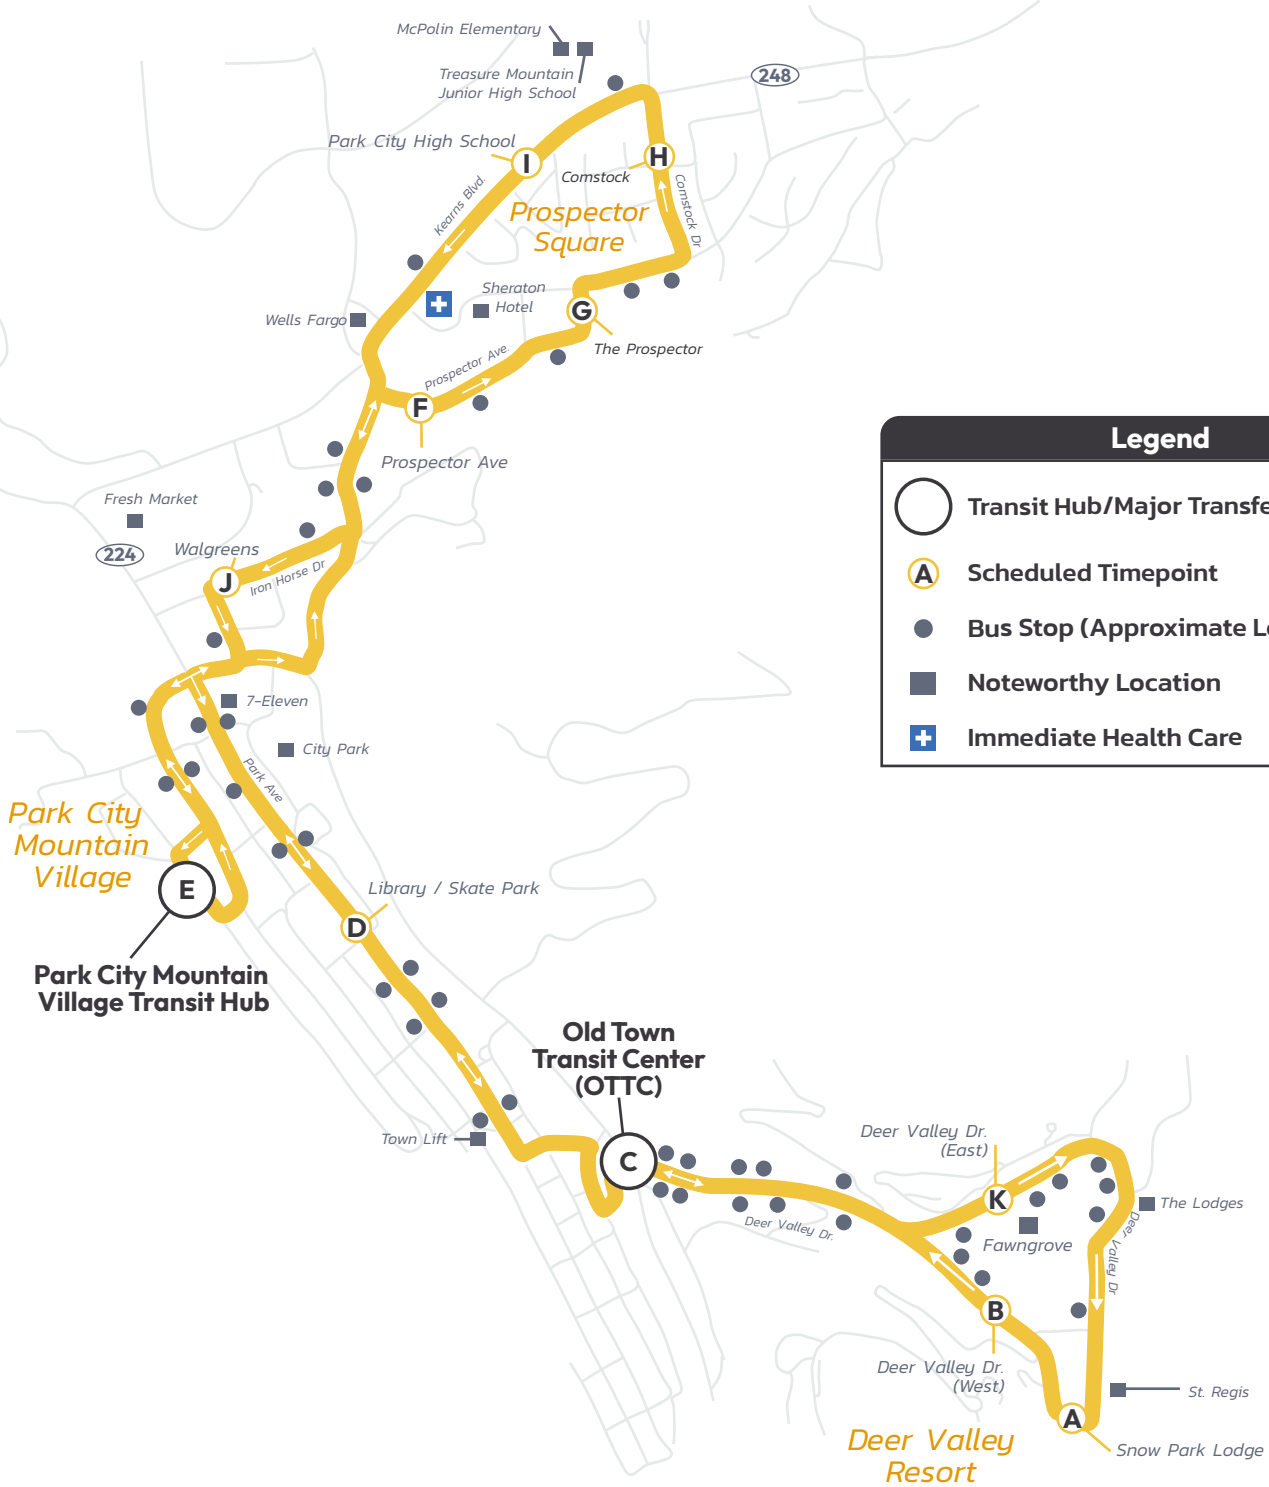

**Legend**

- Transit Hub/Major Transfer Point
- Scheduled Timepoint
- Bus Stop (Approximate Location)
- Noteworthy Location

**Hours: 6:40 AM–11:10 PM**

From Old Town Transit Center (OTTC)

Seven days a week

# Prospector Square— Deer Valley Resort

Every 20–30 Minutes