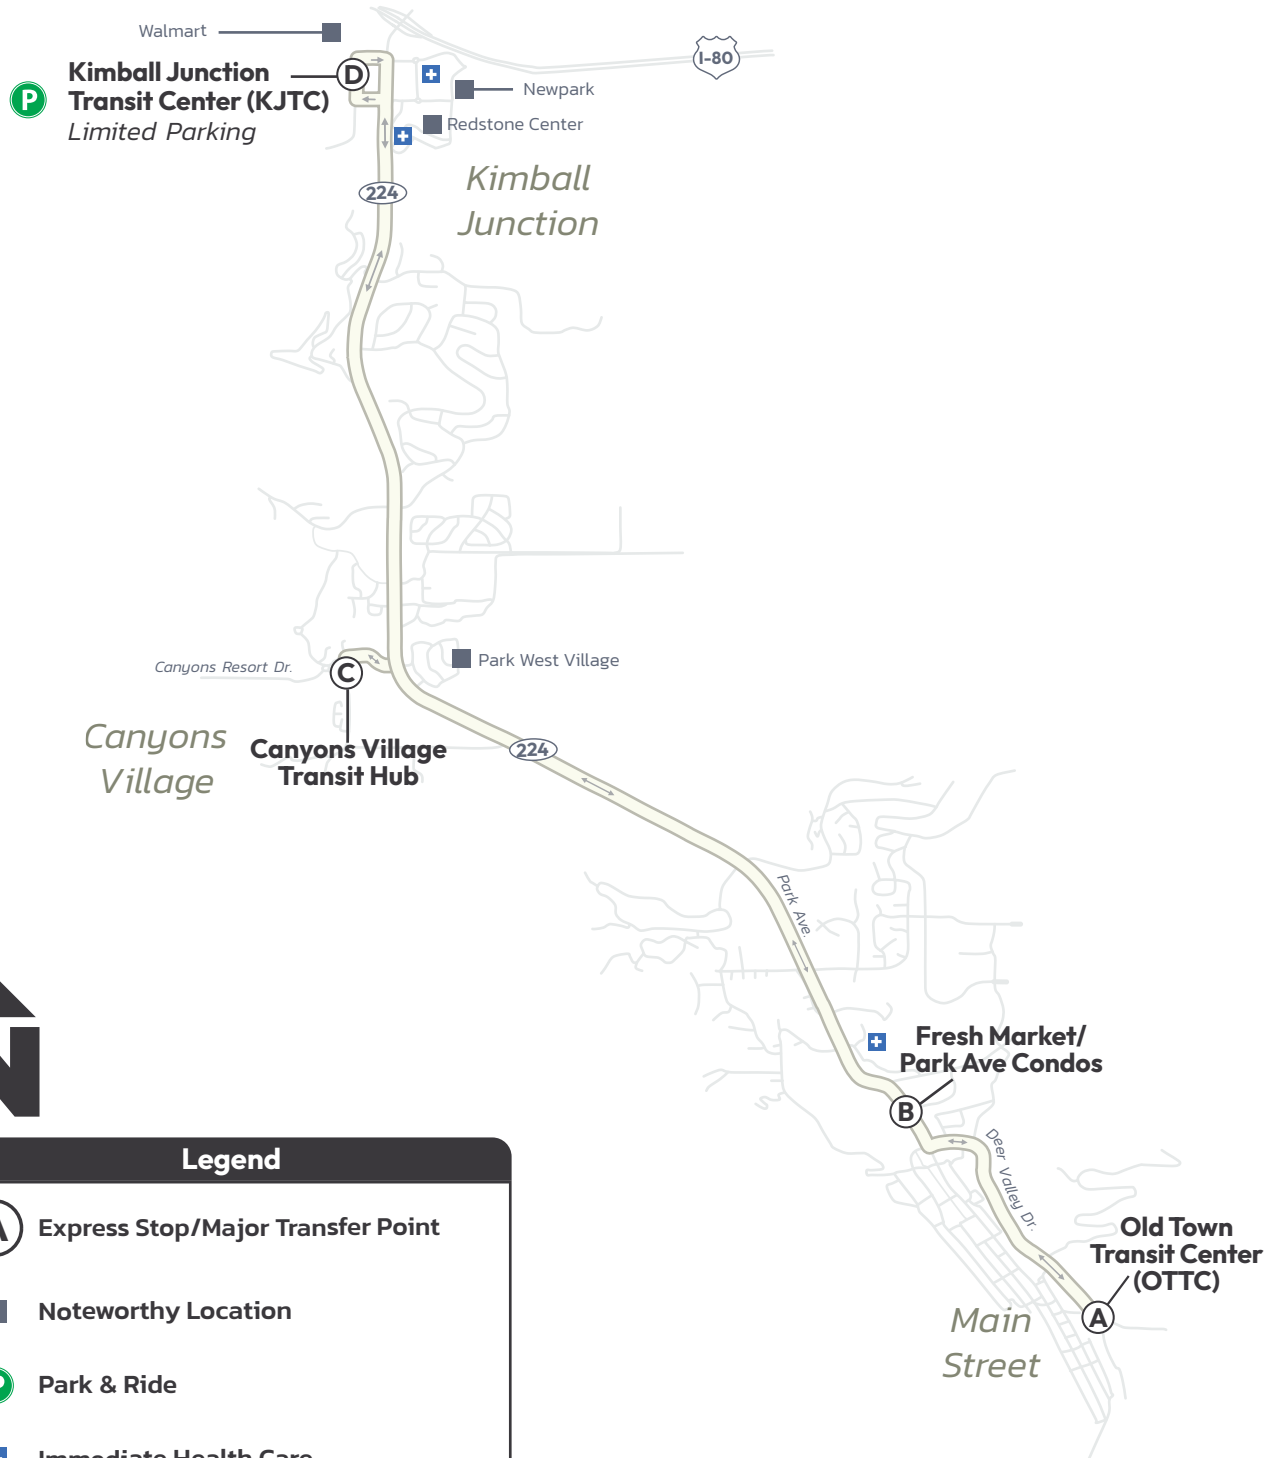

Hours: 6:40 AM–11:10 PM

From Old Town Transit Center (OTTC)

Seven days a week

Kimball Junction — Main Street Express

Every 15–30 Minutes

10
WHITE