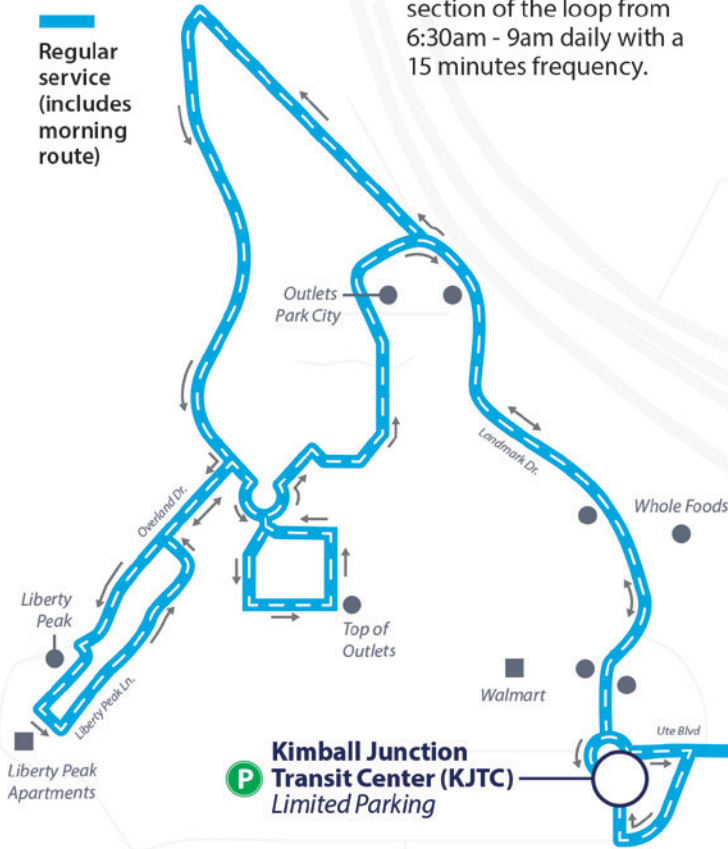

### Continuous loop around the Kimball Junction area

Depart Kimball Junction Transit Center to Redstone/Newpark	Depart Kimball Junction Transit Center to Outlets Park City/Powderwood	Arrive at Kimball Junction Transit Center
—	6:30 AM*	6:45 AM*
9:00 AM	9:08 AM	9:20 AM
12:15 PM	12:26 PM	12:44 PM
9:40 PM	9:48 PM	10:00 PM