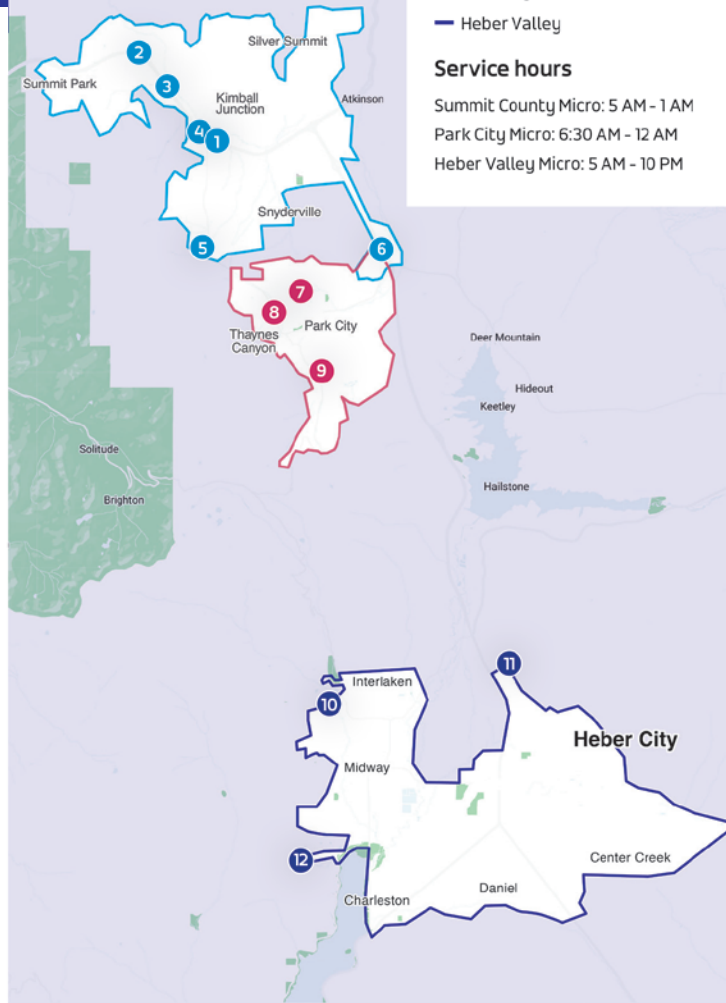

Welcome! We're so glad you're here.

High Valley Transit is the Wasatch Back's public transit network. We connect Wasatch, Salt Lake and Summit counties with several public transit modes all powered by technology.

Micro

Micro, short for microtransit, is an on-demand shared ride service running throughout the Snyderville Basin that allows you to book rides minutes before you travel. It works like a minibus that comes to you — book your ride in the HVT app and one of our custom branded vans will come right to you to pick you up.

Fixed route buses

These are public transit buses that run throughout the region. Four run all day with wait times typically 15 minutes and three connect to the Basin with limited trips and stops.

Use the High Valley Transit mobile app to make the most of your time here.

If you're looking for the fastest, easiest way to get where you're going, we've got you covered.

The HVT app lets you:

- ✓ Plan your entire trip from start to finish — input your pickup and dropoff addresses and the app will tell you the fastest way to get where you're going (bus, Micro, or both).
- ✓ Get detailed instructions on how to get to a bus stop.
- ✓ View the real time location of your HVT bus as it approaches.

Download the High Valley Transit app or call (435) 246-1538 to get started.

Micro service zones

- Summit County
- Park City
- Heber Valley

Service hours

Summit County Micro: 5 AM - 1 AM

Park City Micro: 6:30 AM - 12 AM

Heber Valley Micro: 5 AM - 10 PM

Popular Destinations

- ① Kimball Junction Transit Center
- ② Jeremy Ranch Park & Ride
- ③ Ecker Hill Park & Ride
- ④ Outlets Park City
- ⑤ Canyons Village Transit Hub
- ⑥ Park City Medical Center
- ⑦ Park City Municipal Athletic & Recreation Center (PC MARC)
- ⑧ Old Town Transit Center
- ⑨ Silver Lake Village
- ⑩ Wasatch Mountain State Park
- ⑪ Utah Valley University
- ⑫ Soldier Hollow Nordic Center

Micro zones are subject to change.
For the latest maps, go to highvalleytransit.org