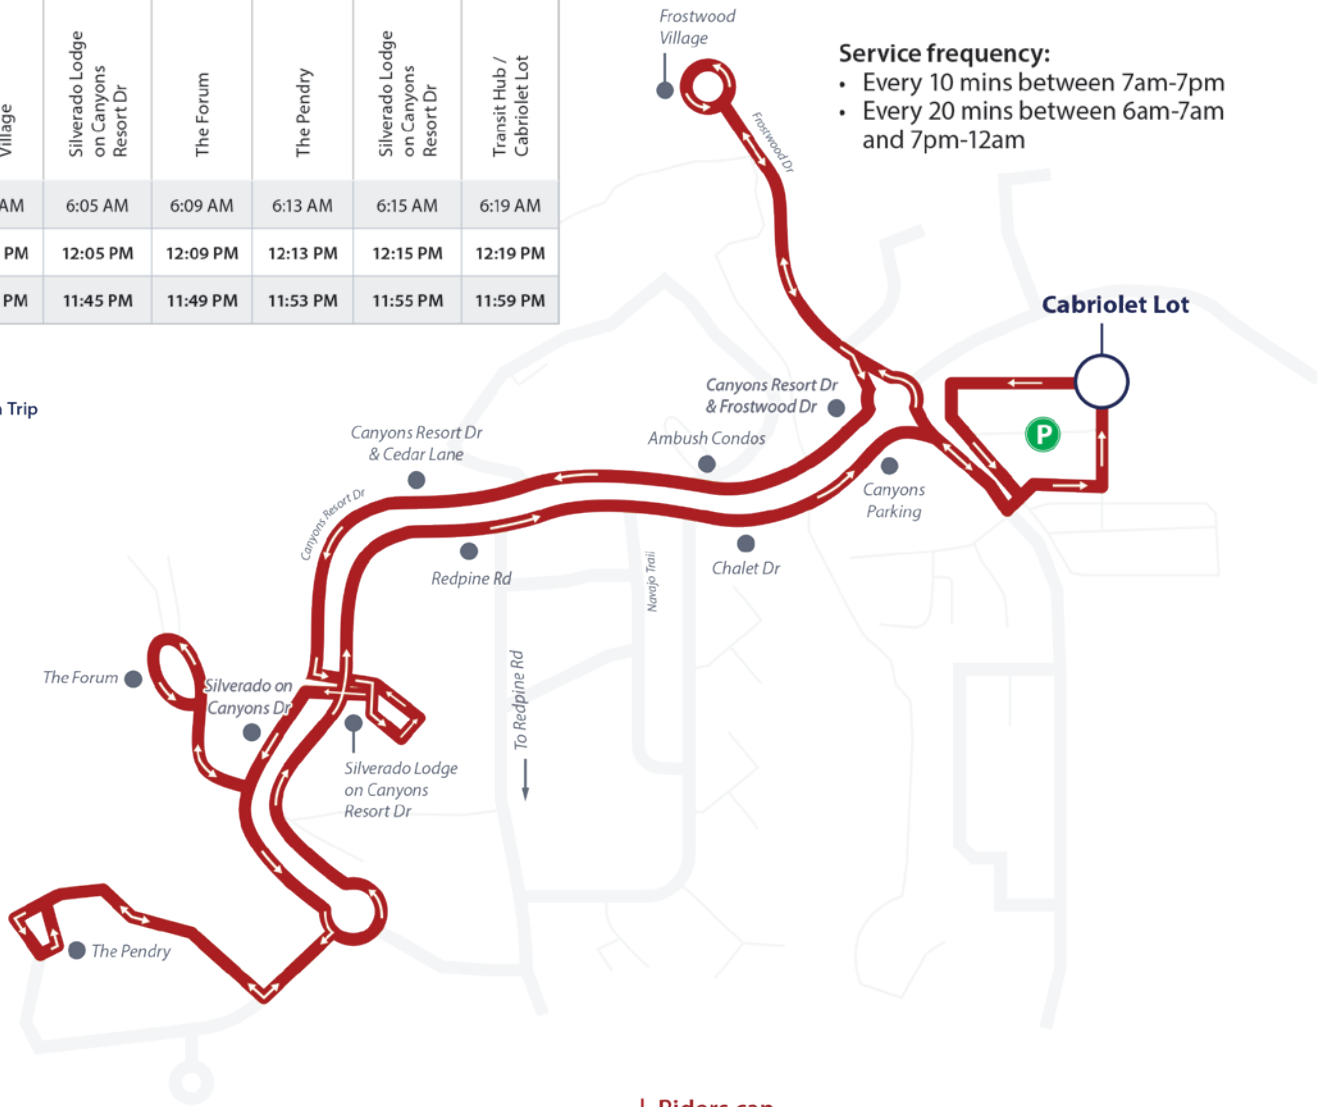

Loop through Canyons Village

Transit Hub / Cabriolet Lot	Frostwood Village	Silverado Lodge on Canyons Resort Dr	The Forum	The Pendry	Silverado Lodge on Canyons Resort Dr	Transit Hub / Cabriolet Lot
6:00 AM	6:01 AM	6:05 AM	6:09 AM	6:13 AM	6:15 AM	6:19 AM
12:00 PM	12:01 PM	12:05 PM	12:09 PM	12:13 PM	12:15 PM	12:19 PM
11:40 PM	11:41 PM	11:45 PM	11:49 PM	11:53 PM	11:55 PM	11:59 PM

- Start Trip
- First Afternoon Trip
- Last Trip

Service frequency:

- Every 10 mins between 7am-7pm
- Every 20 mins between 6am-7am and 7pm-12am

Legend

- Transit Hub/Major Transfer Point
- Bus Stop (Approximate Location)
- Noteworthy Location
- Park & Ride

Riders can connect to the Transit Hub by stairs or ramps.

Note:
Timepoints shown are High Valley Transit's major stops. Please visit highvalleytransit.org/bus-routes or scan the QR code for detailed timetable.