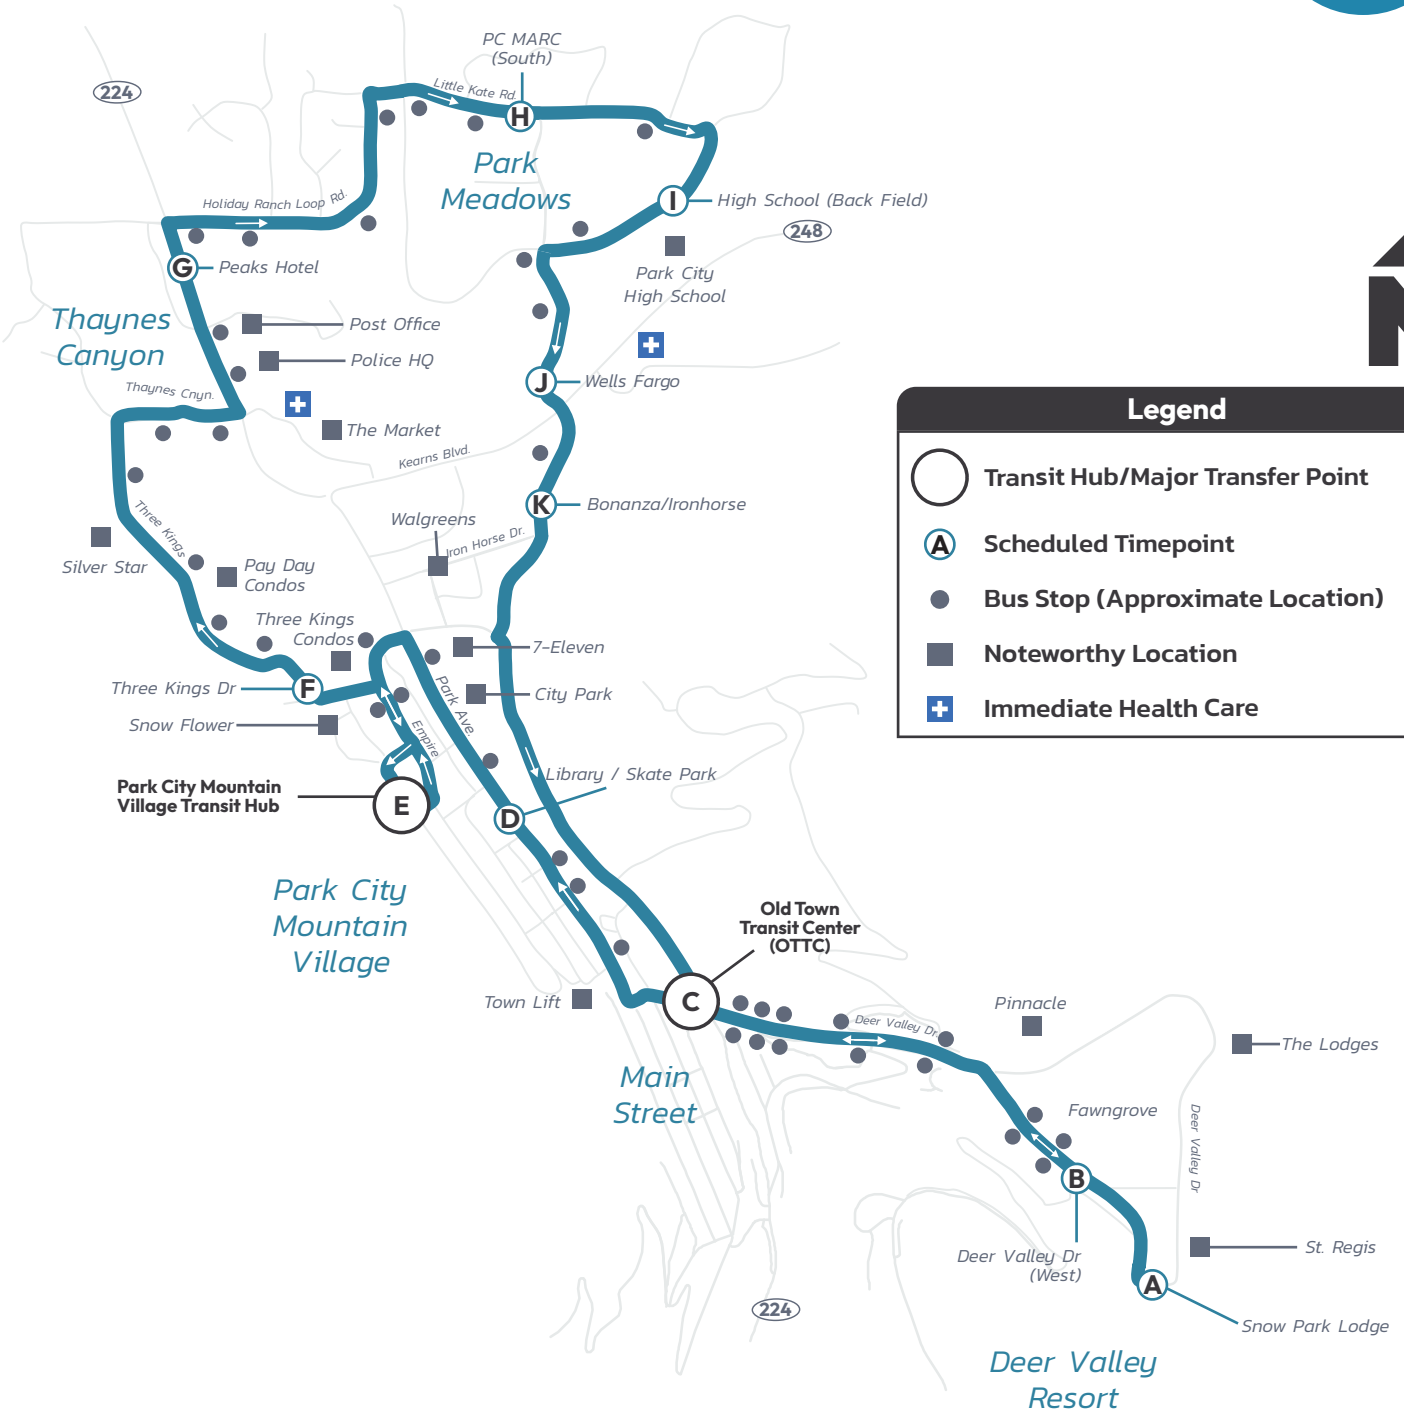

**Hours: 6:30 AM–11:00 PM**

From Old Town Transit Center (OTTC)

Seven days a week

**Thaynes Canyon / Park Meadows**

**—Deer Valley Resort**

Every 20–30 Minutes

**3**  
**BLUE**

**6:30 AM—7:30 AM:** Buses every 30 min