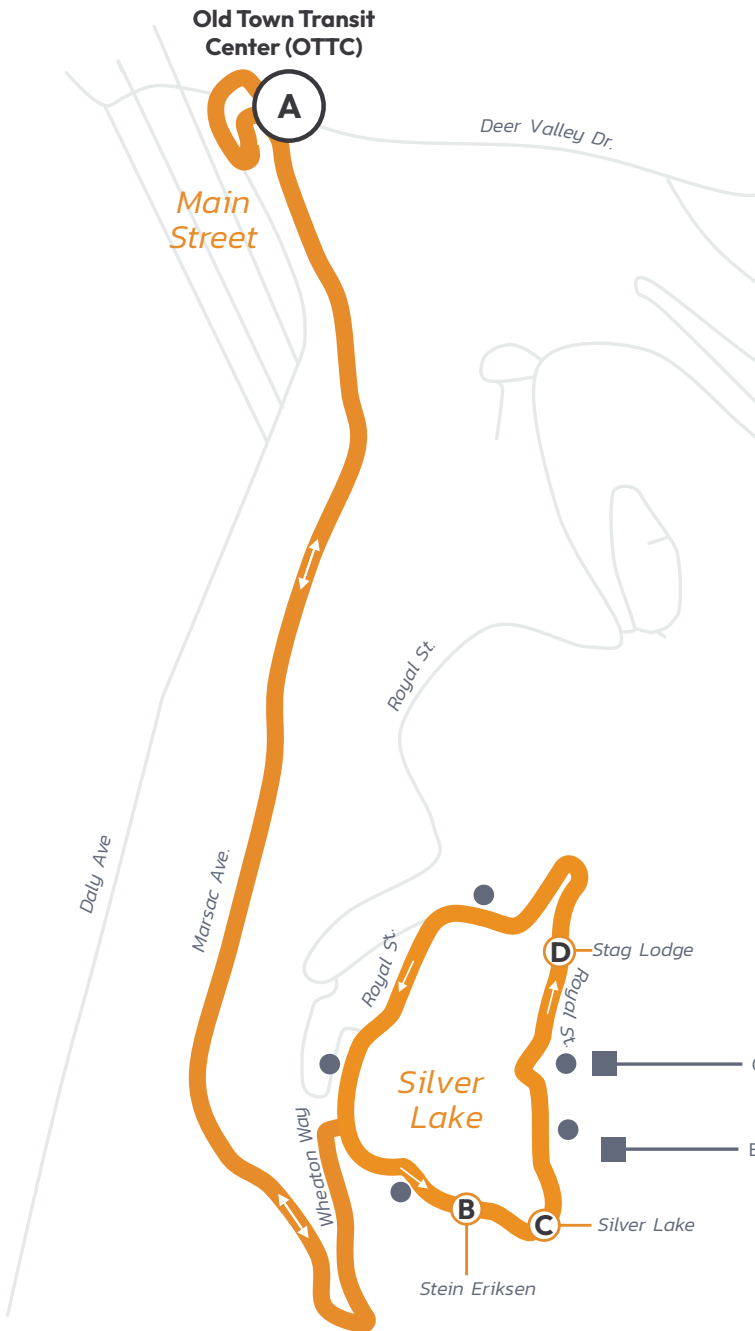

Hours: 6:14 AM–11:14 PM

From Old Town Transit Center (OTTC)

Seven days a week

**Main Street —
Silver Lake Village**

Every 30 Minutes

To Silver Lake		
A	B	C
Main St. (OTTC)	Stein Eriksen	Silver Lake (Arrive)
6:14 AM	6:19 AM	6:20 AM
6:44 AM	6:49 AM	6:50 AM
7:14 AM	7:19 AM	7:20 AM
7:44 AM	7:49 AM	7:50 AM
8:14 AM	8:19 AM	8:20 AM
8:44 AM	8:49 AM	8:50 AM
9:14 AM	9:19 AM	9:20 AM
9:44 AM	9:49 AM	9:50 AM
10:14 AM	10:19 AM	10:20 AM
10:44 AM	10:49 AM	10:50 AM
11:14 AM	11:19 AM	11:20 AM
11:44 AM	11:49 AM	11:50 AM
12:14 PM	12:19 PM	12:20 PM
12:44 PM	12:49 PM	12:50 PM
1:14 PM	1:19 PM	1:20 PM
1:44 PM	1:49 PM	1:50 PM
2:14 PM	2:19 PM	2:20 PM
2:44 PM	2:49 PM	2:50 PM
3:14 PM	3:19 PM	3:20 PM
3:44 PM	3:49 PM	3:50 PM
4:14 PM	4:19 PM	4:20 PM
4:44 PM	4:49 PM	4:50 PM
5:14 PM	5:19 PM	5:20 PM
5:44 PM	5:49 PM	5:50 PM
6:14 PM	6:19 PM	6:20 PM
6:44 PM	6:49 PM	6:50 PM
7:14 PM	7:19 PM	7:20 PM
7:44 PM	7:49 PM	7:50 PM
8:14 PM	8:19 PM	8:20 PM
8:44 PM	8:49 PM	8:50 PM
9:14 PM	9:19 PM	9:20 PM
9:44 PM	9:49 PM	9:50 PM
10:14 PM	10:19 PM	10:20 PM
10:44 PM	10:49 PM	10:50 PM
11:14 PM	11:19 PM	11:20 PM

To Main Street		
C	D	A
Silver Lake (Depart)	Stag Lodge	Main St. (OTTC)
6:22 AM	6:22 AM	6:32 AM
6:52 AM	6:52 AM	7:02 AM
7:22 AM	7:22 AM	7:32 AM
7:52 AM	7:52 AM	8:02 AM
8:22 AM	8:22 AM	8:32 AM
8:52 AM	8:52 AM	9:02 AM
9:22 AM	9:22 AM	9:32 AM
9:52 AM	9:52 AM	10:02 AM
10:22 AM	10:22 AM	10:32 AM
10:52 AM	10:52 AM	11:02 AM
11:22 AM	11:22 AM	11:32 AM
11:52 AM	11:52 AM	12:02 PM
12:22 PM	12:22 PM	12:32 PM
12:52 PM	12:52 PM	1:02 PM
1:22 PM	1:22 PM	1:32 PM
1:52 PM	1:52 PM	2:02 PM
2:22 PM	2:22 PM	2:32 PM
2:52 PM	2:52 PM	3:02 PM
3:22 PM	3:22 PM	3:32 PM
3:52 PM	3:52 PM	4:02 PM
4:22 PM	4:22 PM	4:32 PM
4:52 PM	4:52 PM	5:02 PM
5:22 PM	5:22 PM	5:32 PM
5:52 PM	5:52 PM	6:02 PM
6:22 PM	6:22 PM	6:32 PM
6:52 PM	6:52 PM	7:02 PM
7:22 PM	7:22 PM	7:32 PM
7:52 PM	7:52 PM	8:02 PM
8:22 PM	8:22 PM	8:32 PM
8:52 PM	8:52 PM	9:02 PM
9:22 PM	9:22 PM	9:32 PM
9:52 PM	9:52 PM	10:02 PM
10:22 PM	10:22 PM	10:32 PM
10:52 PM	10:52 PM	11:02 PM
11:22 PM	11:22 PM	11:32 PM

Legend

- Transit Hub/Major Transfer Point
- Scheduled Timepoint
- Bus Stop (Approximate Location)
- Noteworthy Location