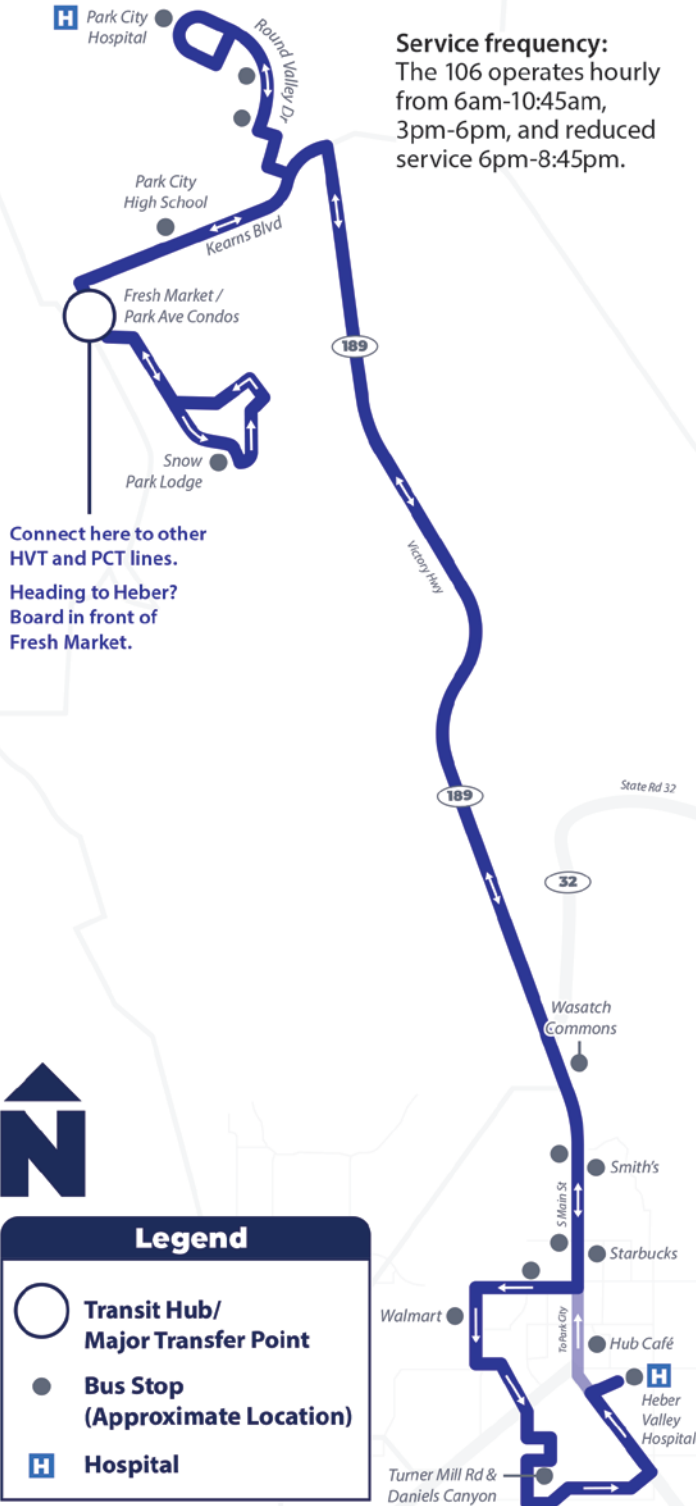

**Service frequency:**  
The 106 operates hourly from 6am-10:45am, 3pm-6pm, and reduced service 6pm-8:45pm.

Connect here to other HVT and PCT lines.  
Heading to Heber?  
Board in front of Fresh Market.