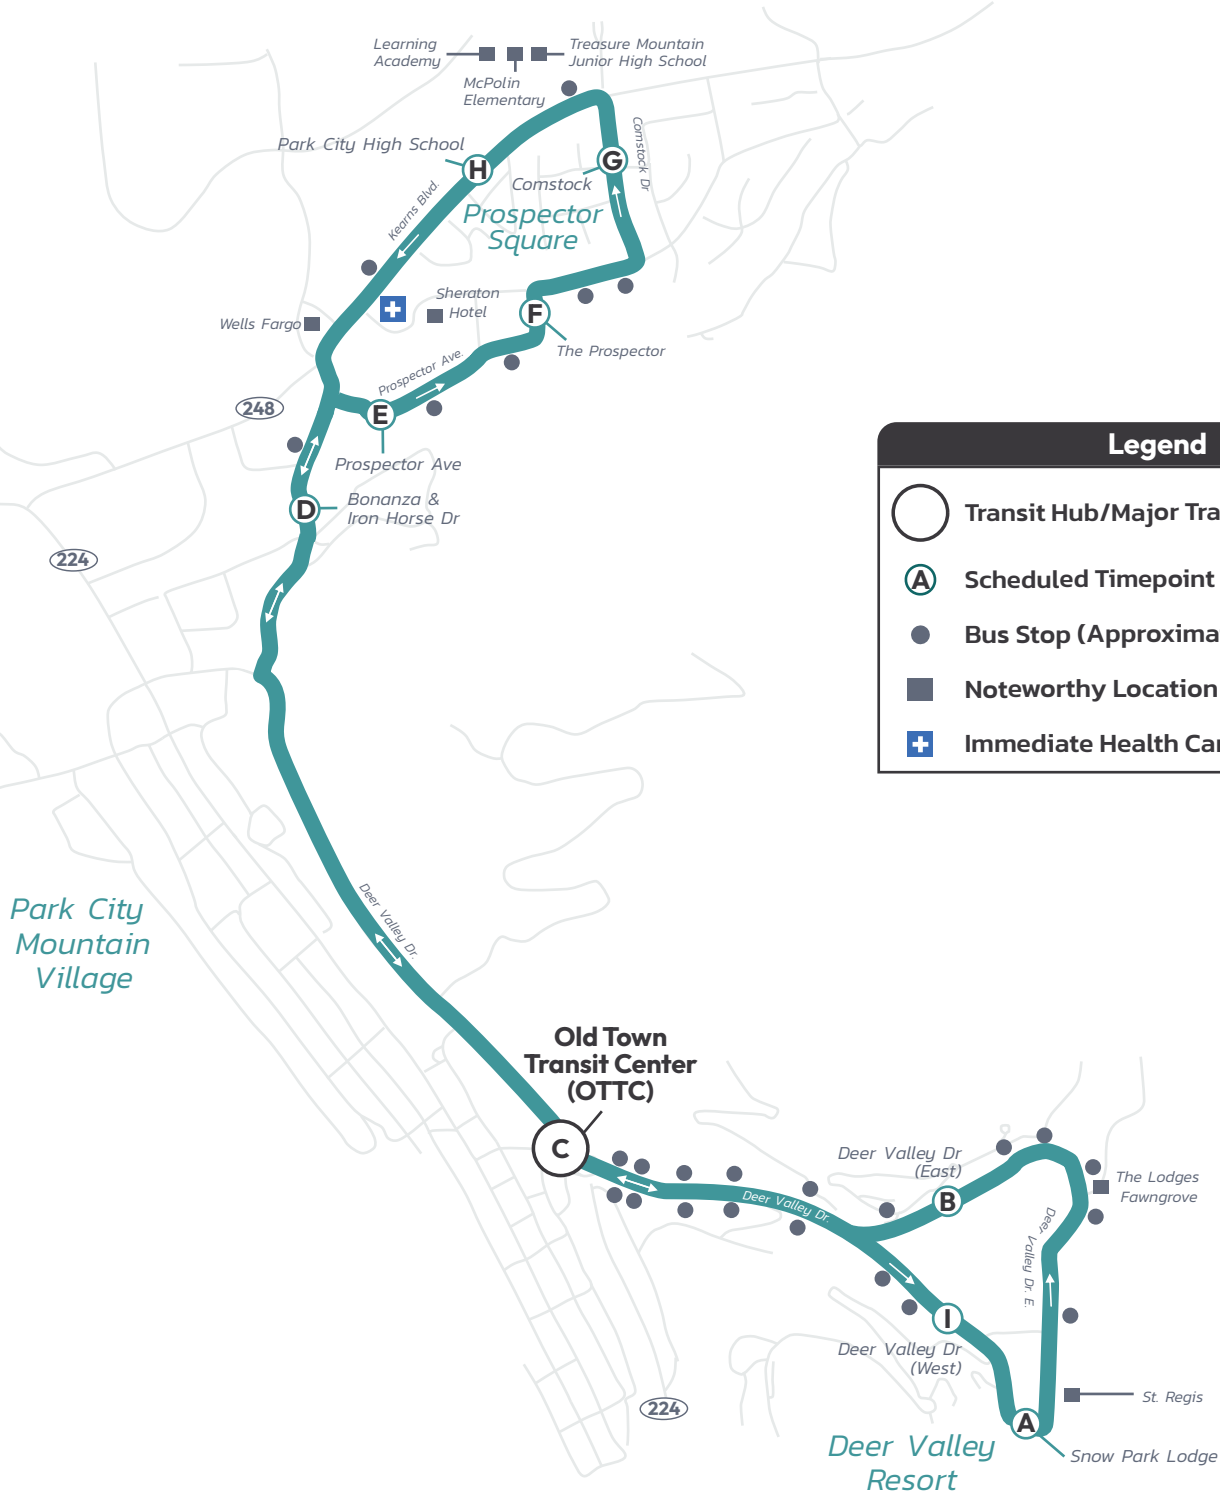

# Prospector Square— Deer Valley Express

Every 20 Minutes