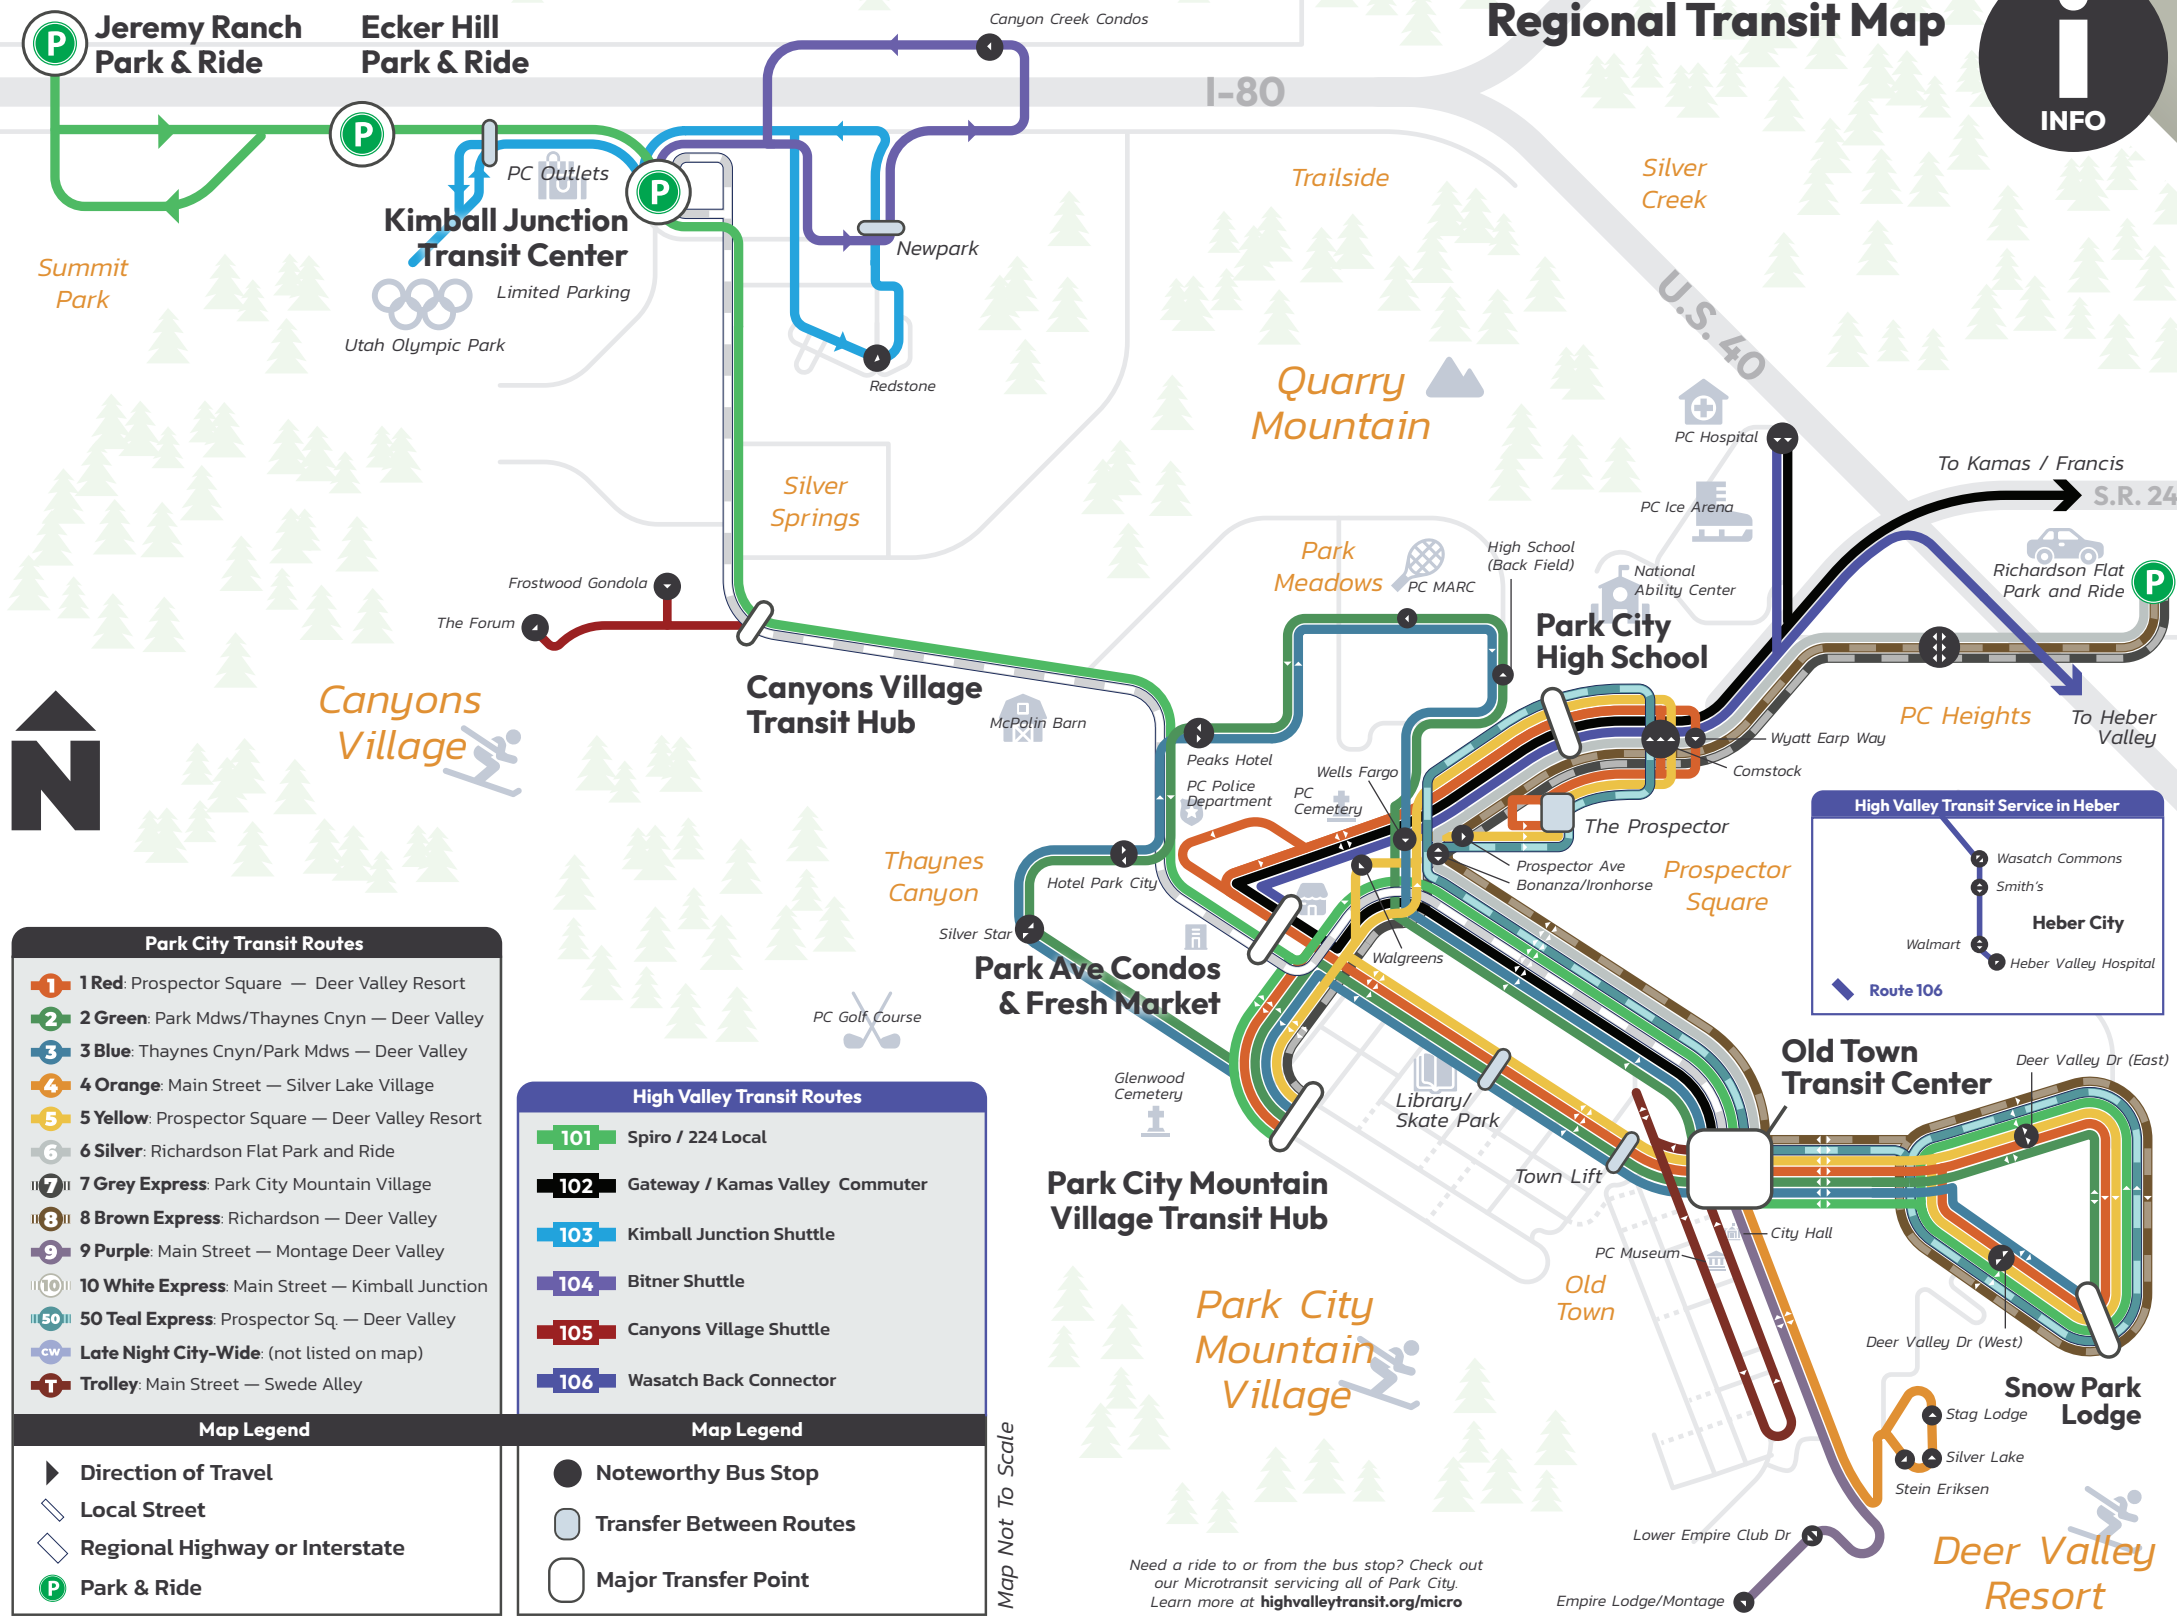

## About This Guide

This guide contains information for **two different transit agencies**: Park City Transit and High Valley Transit. You're reading the Park City Transit section of the guide right now. For High Valley Transit info, flip to the middle of the booklet. Use the Regional Transit Map on the opposite page to learn more about how both systems connect to provide fare-free transit in the Park City region. Please note, the information in this guide is subject to change without notice. Please visit agency websites for the most up-to-date info.

# Regional Transit Map

Park City Transit Routes	
	1 Red: Prospector Square — Deer Valley Resort
	2 Green: Park Mdws/Thaynes Cnyn — Deer Valley
	3 Blue: Thaynes Cnyn/Park Mdws — Deer Valley
	4 Orange: Main Street — Silver Lake Village
	5 Yellow: Prospector Square — Deer Valley Resort
	6 Silver: Richardson Flat Park and Ride
	7 Grey Express: Park City Mountain Village
	8 Brown Express: Richardson — Deer Valley
	9 Purple: Main Street — Montage Deer Valley
	10 White Express: Main Street — Kimball Junction
	50 Teal Express: Prospector Sq — Deer Valley
	Late Night City-Wide: (not listed on map)
	Trolley: Main Street — Swede Alley