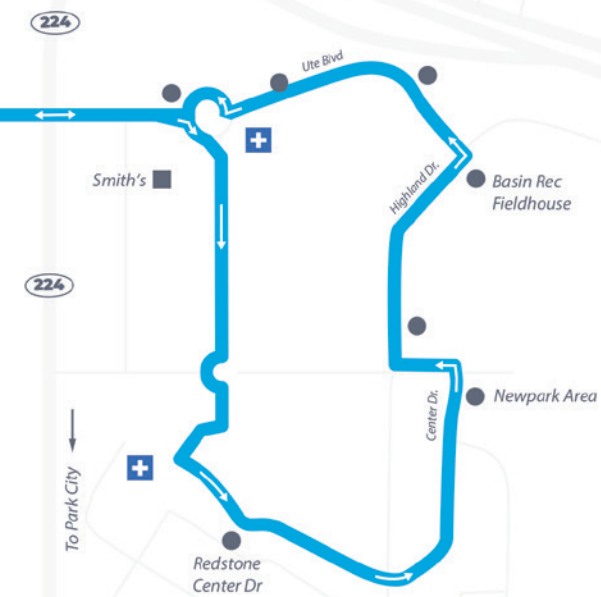

Legend

- Transit Hub/Major Transfer Point
- Bus Stop (Approximate Location)
- Noteworthy Location
- Park & Ride
- Immediate Health Care

Note:
Timepoints shown are High Valley Transit's major stops. Please visit highvalleytransit.org/bus-routes or scan the QR code for detailed timetable.