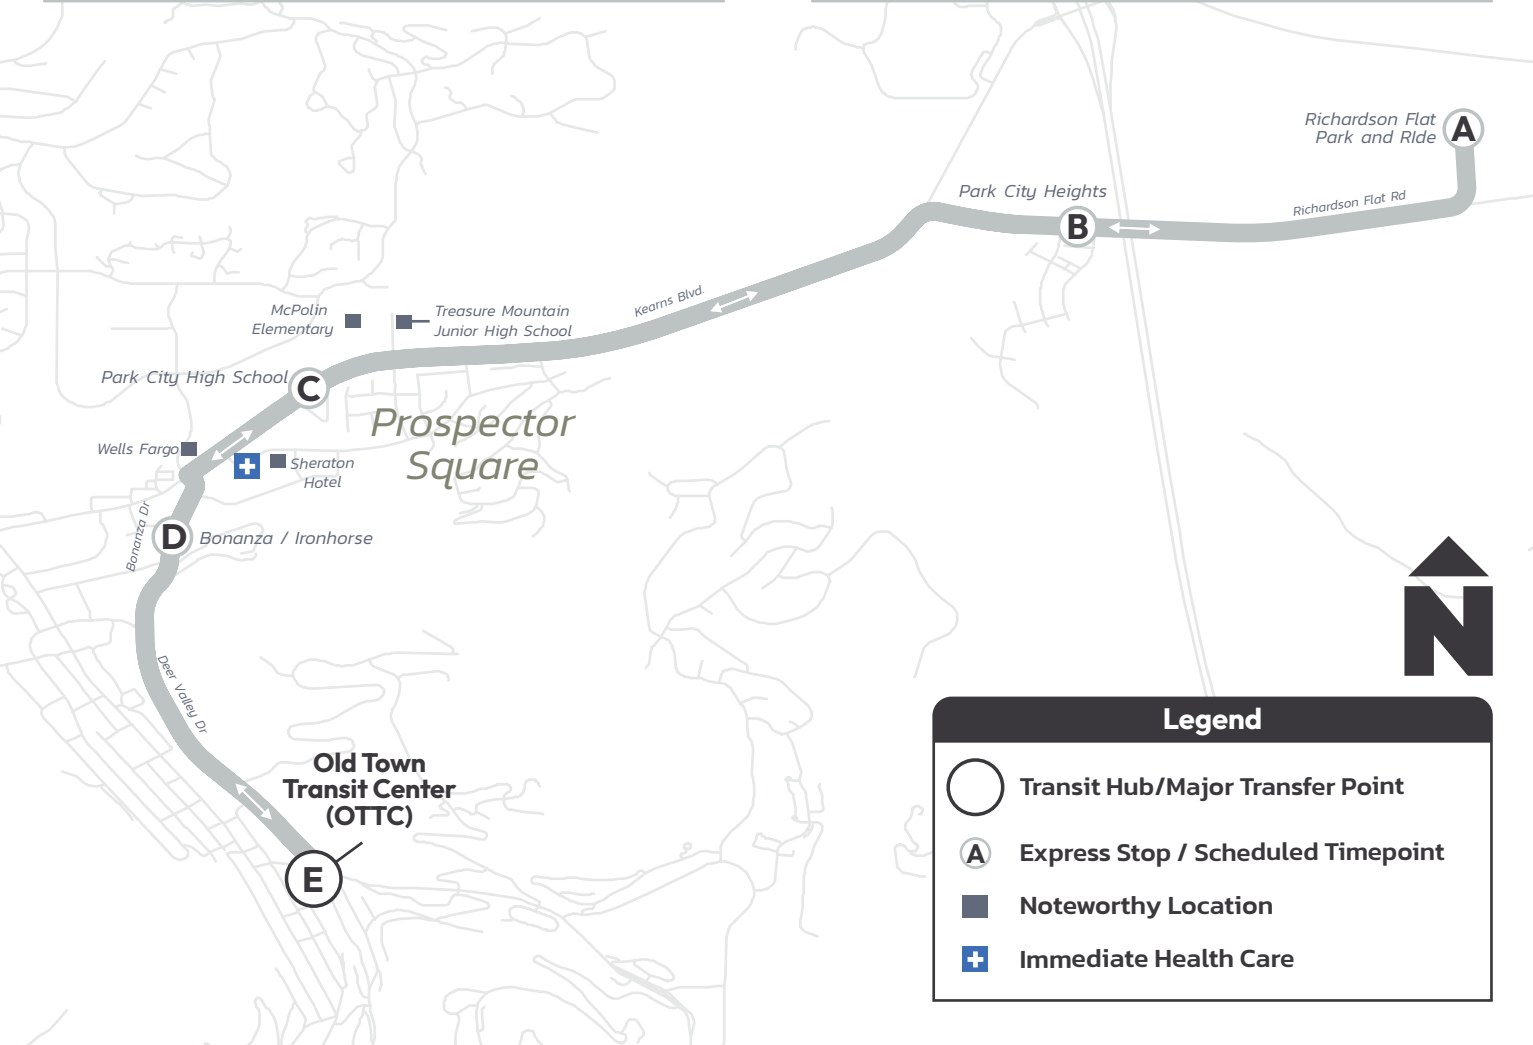

To Richardson Flat Park and Ride				
E	D	C	B	A
OTTC	Bonanza/ Ironhorse	High School South	PC Heights South	Richardson Flat Park & Ride
7:05 PM	7:08 PM	7:09 PM	7:13 PM	7:15 PM
7:45 PM	7:48 PM	7:49 PM	7:53 PM	7:55 PM
8:25 PM	8:28 PM	8:29 PM	8:33 PM	8:35 PM
9:05 PM	9:08 PM	9:09 PM	9:13 PM	9:15 PM
9:45 PM	9:48 PM	9:49 PM	9:53 PM	9:55 PM
10:25 PM	10:28 PM	10:29 PM	10:33 PM	10:35 PM
11:05 PM	11:08 PM	11:09 PM	11:13 PM	11:15 PM

To Main Street (OTTC)				
A	B	C	D	E
Richardson Flat Park & Ride	PC Heights North	High School North	Bonanza/ Ironhorse	OTTC
6:45 PM	6:47 PM	6:51 PM	6:53 PM	6:57 PM
7:25 PM	7:27 PM	7:31 PM	7:33 PM	7:37 PM
8:05 PM	8:07 PM	8:11 PM	8:13 PM	8:17 PM
8:45 PM	8:47 PM	8:51 PM	8:53 PM	8:57 PM
9:25 PM	9:27 PM	9:31 PM	9:33 PM	9:37 PM
10:05 PM	10:07 PM	10:11 PM	10:13 PM	10:17 PM
10:45 PM	10:47 PM	10:51 PM	10:53 PM	10:57 PM