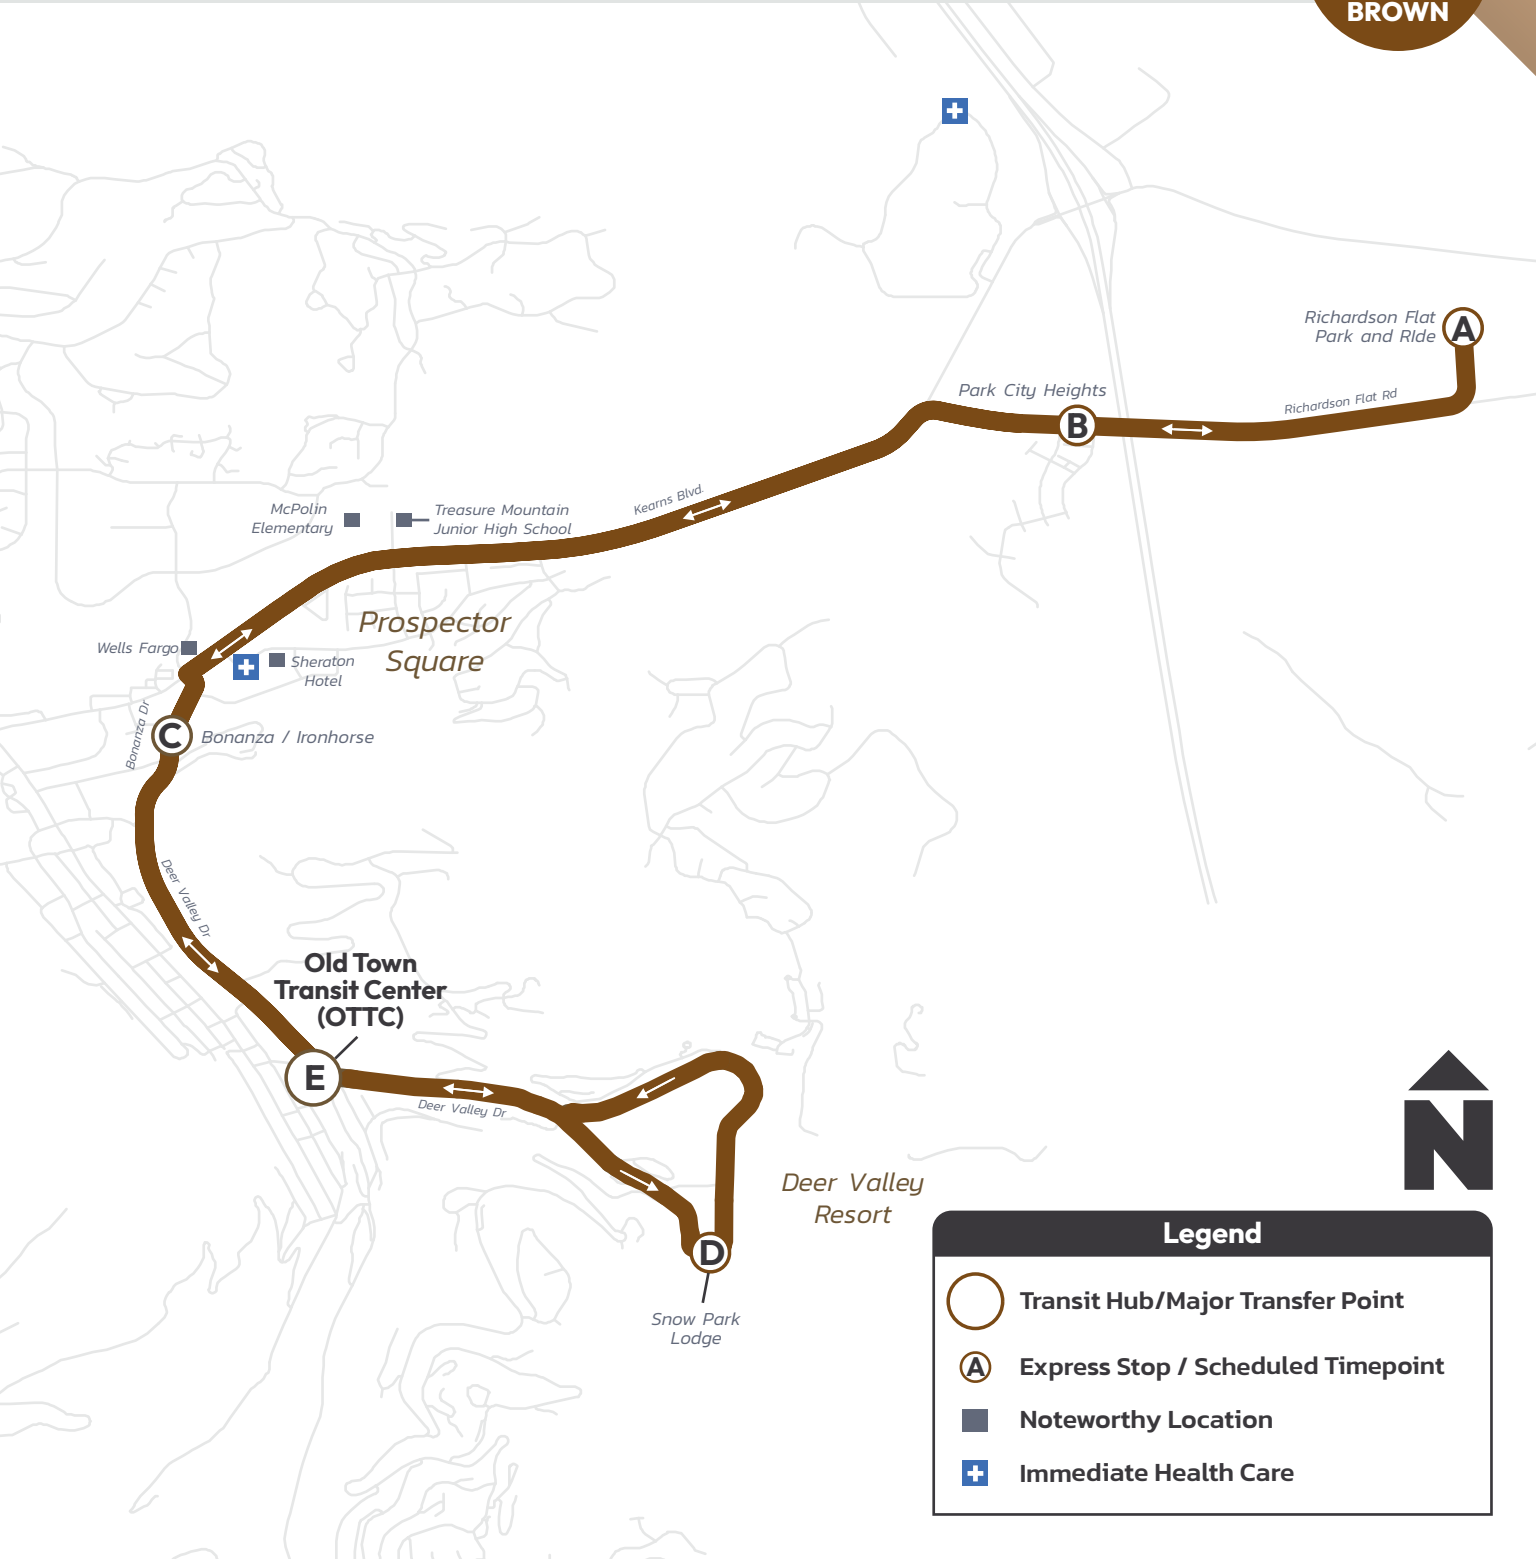

Hours: 5:30 AM-5:50 PM

From Richardson Flat Park & Ride
Seven days a week

Deer Valley — Richardson Flat Park & Ride Express

Every 20 Minutes

Richardson Flat
Park and Ride **A**

Park City Heights **B**

Kearns Blvd

McPolin
Elementary ■ Treasure Mountain
Junior High School

Prospector
Square

Wells Fargo ■ Sheraton
Hotel

Bonanza / Ironhorse **C**

Old Town
Transit Center
(OTTC) **E**

Deer Valley Dr

Deer Valley
Resort

Snow Park
Lodge **D**

Legend

- Transit Hub/Major Transfer Point
- Express Stop / Scheduled Timepoint
- Noteworthy Location
- Immediate Health Care