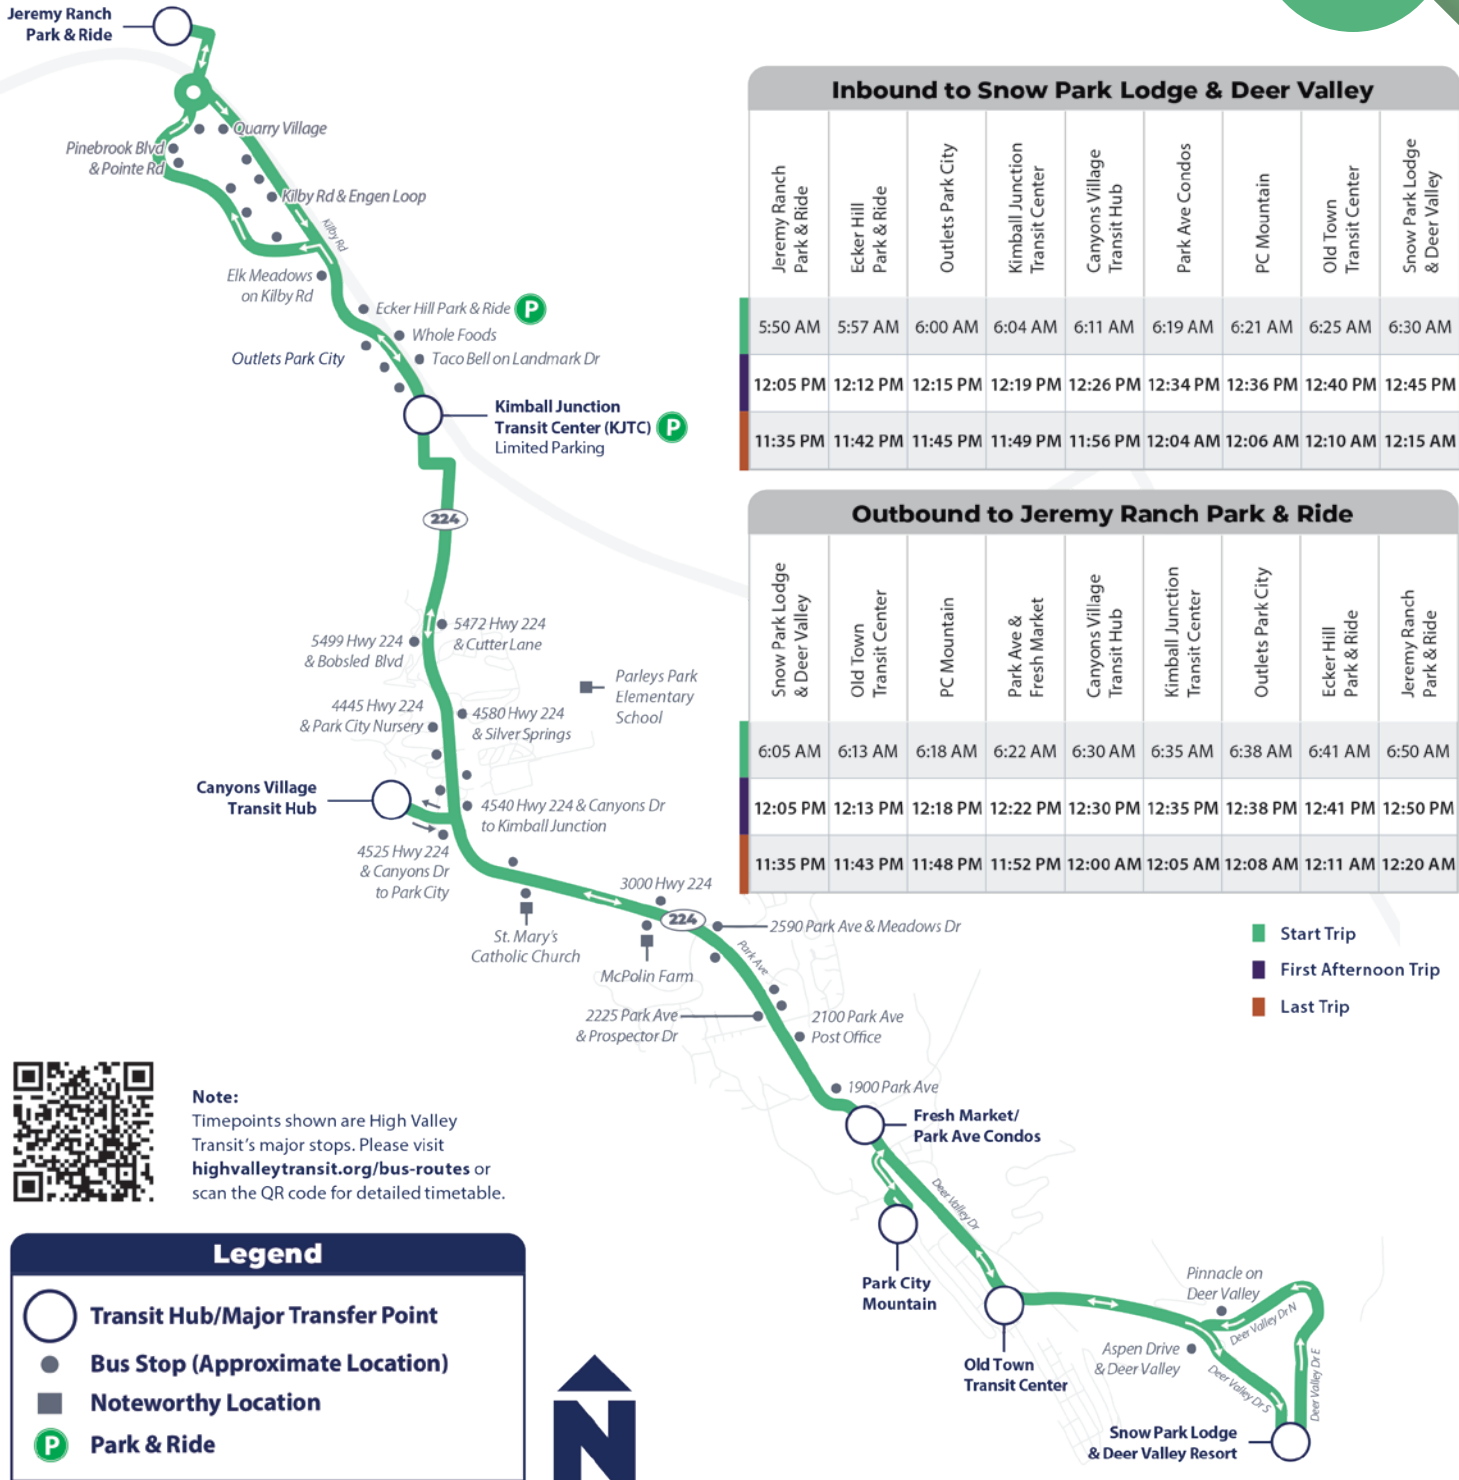

**Hours: 5:50 AM–12:20 AM**  
Seven days a week

**Spiro / 224 Local**  
Every 15 Minutes

**101**

**Inbound to Snow Park Lodge & Deer Valley**

Jeremy Ranch Park & Ride	Ecker Hill Park & Ride	Outlets Park City	Kimball Junction Transit Center	Canyons Village Transit Hub	Park Ave Condos	PC Mountain	Old Town Transit Center	Snow Park Lodge & Deer Valley
5:50 AM	5:57 AM	6:00 AM	6:04 AM	6:11 AM	6:19 AM	6:21 AM	6:25 AM	6:30 AM
12:05 PM	12:12 PM	12:15 PM	12:19 PM	12:26 PM	12:34 PM	12:36 PM	12:40 PM	12:45 PM
11:35 PM	11:42 PM	11:45 PM	11:49 PM	11:56 PM	12:04 AM	12:06 AM	12:10 AM	12:15 AM