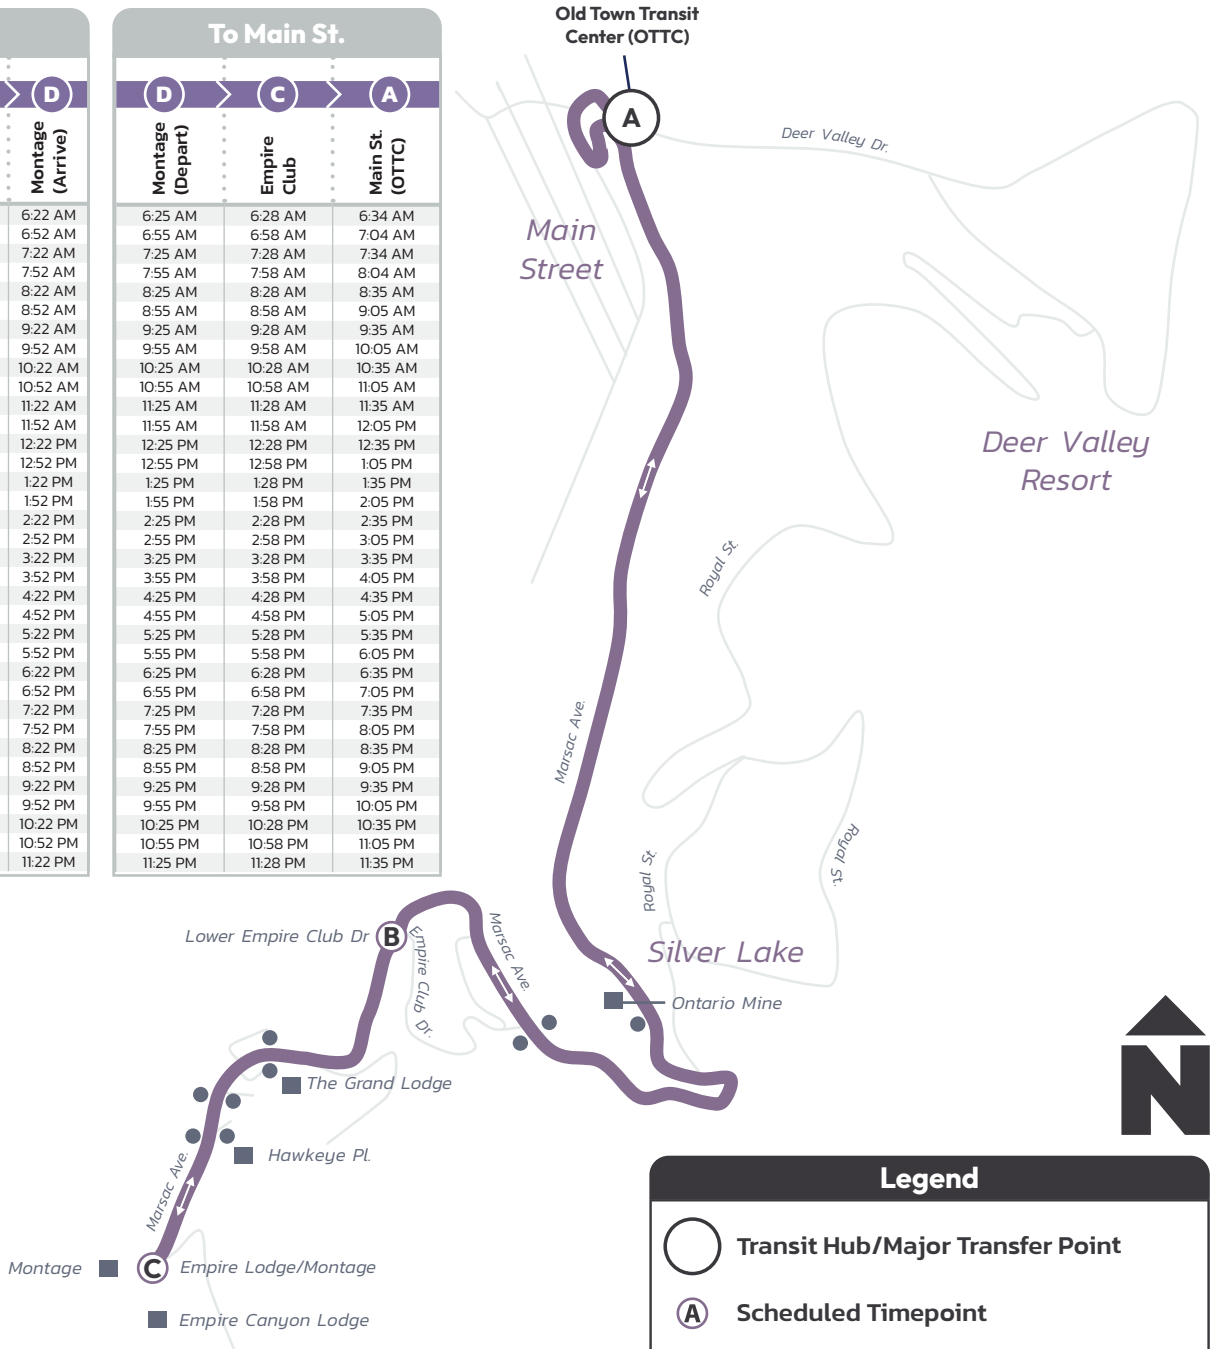

To Main St.		
D	C	A
Montage (Depart)	Empire Club	Main St. (OTTC)
6:25 AM	6:28 AM	6:34 AM
6:55 AM	6:58 AM	7:04 AM
7:25 AM	7:28 AM	7:34 AM
7:55 AM	7:58 AM	8:04 AM
8:25 AM	8:28 AM	8:35 AM
8:55 AM	8:58 AM	9:05 AM
9:25 AM	9:28 AM	9:35 AM
9:55 AM	9:58 AM	10:05 AM
10:25 AM	10:28 AM	10:35 AM
10:55 AM	10:58 AM	11:05 AM
11:25 AM	11:28 AM	11:35 AM
11:55 AM	11:58 AM	12:05 PM
12:25 PM	12:28 PM	12:35 PM
12:55 PM	12:58 PM	1:05 PM
1:25 PM	1:28 PM	1:35 PM
1:55 PM	1:58 PM	2:05 PM
2:25 PM	2:28 PM	2:35 PM
2:55 PM	2:58 PM	3:05 PM
3:25 PM	3:28 PM	3:35 PM
3:55 PM	3:58 PM	4:05 PM
4:25 PM	4:28 PM	4:35 PM
4:55 PM	4:58 PM	5:05 PM
5:25 PM	5:28 PM	5:35 PM
5:55 PM	5:58 PM	6:05 PM
6:25 PM	6:28 PM	6:35 PM
6:55 PM	6:58 PM	7:05 PM
7:25 PM	7:28 PM	7:35 PM
7:55 PM	7:58 PM	8:05 PM
8:25 PM	8:28 PM	8:35 PM
8:55 PM	8:58 PM	9:05 PM
9:25 PM	9:28 PM	9:35 PM
9:55 PM	9:58 PM	10:05 PM
10:25 PM	10:28 PM	10:35 PM
10:55 PM	10:58 PM	11:05 PM
11:25 PM	11:28 PM	11:35 PM