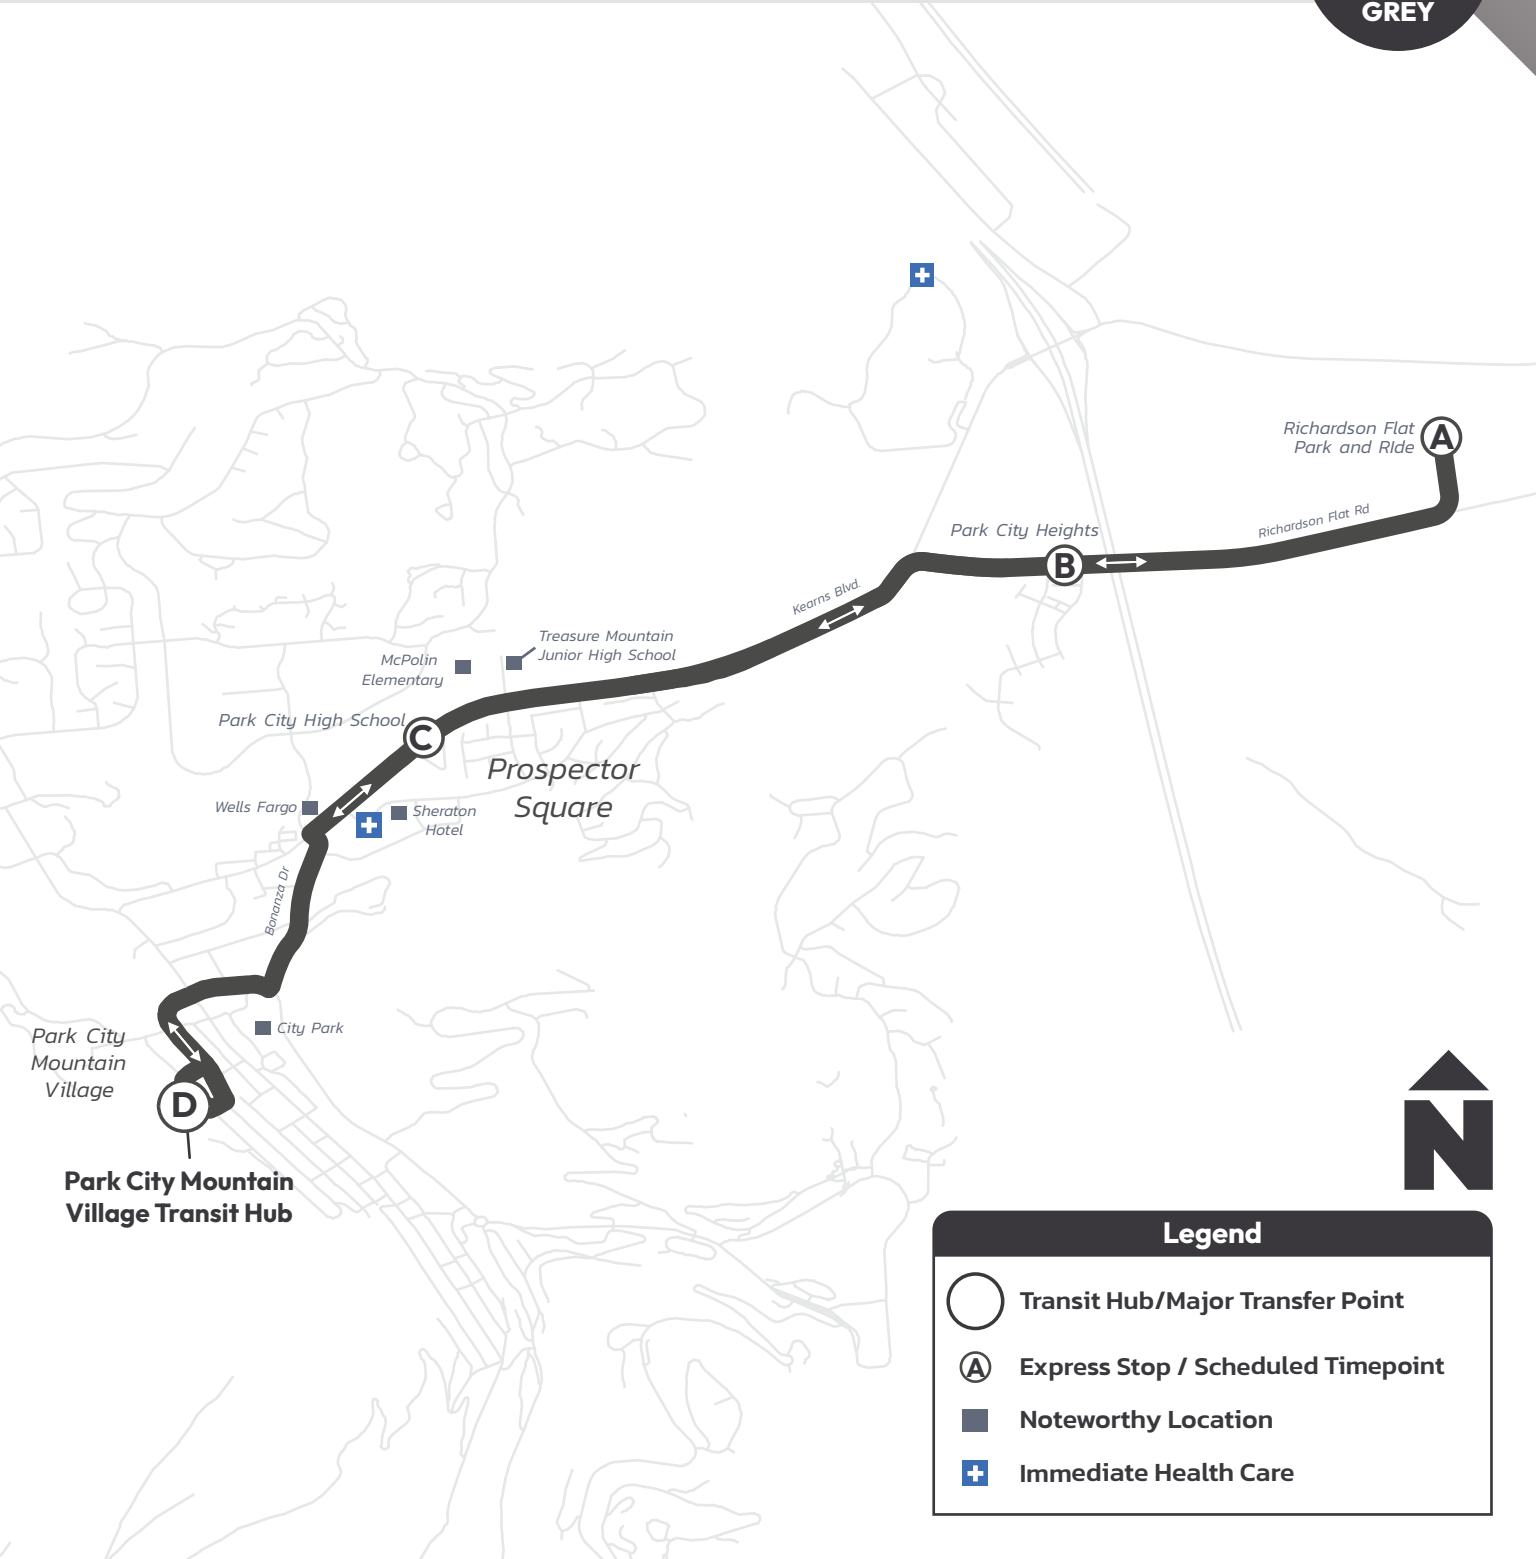

Hours: 5:45 AM-6:05 PM

From Richardson Flat Park & Ride
Seven days a week

Richardson Flat Park & Ride— Park City Mountain Express

Every 20 Minutes

Legend

- Transit Hub/Major Transfer Point
- Express Stop / Scheduled Timepoint
- Noteworthy Location
- Immediate Health Care