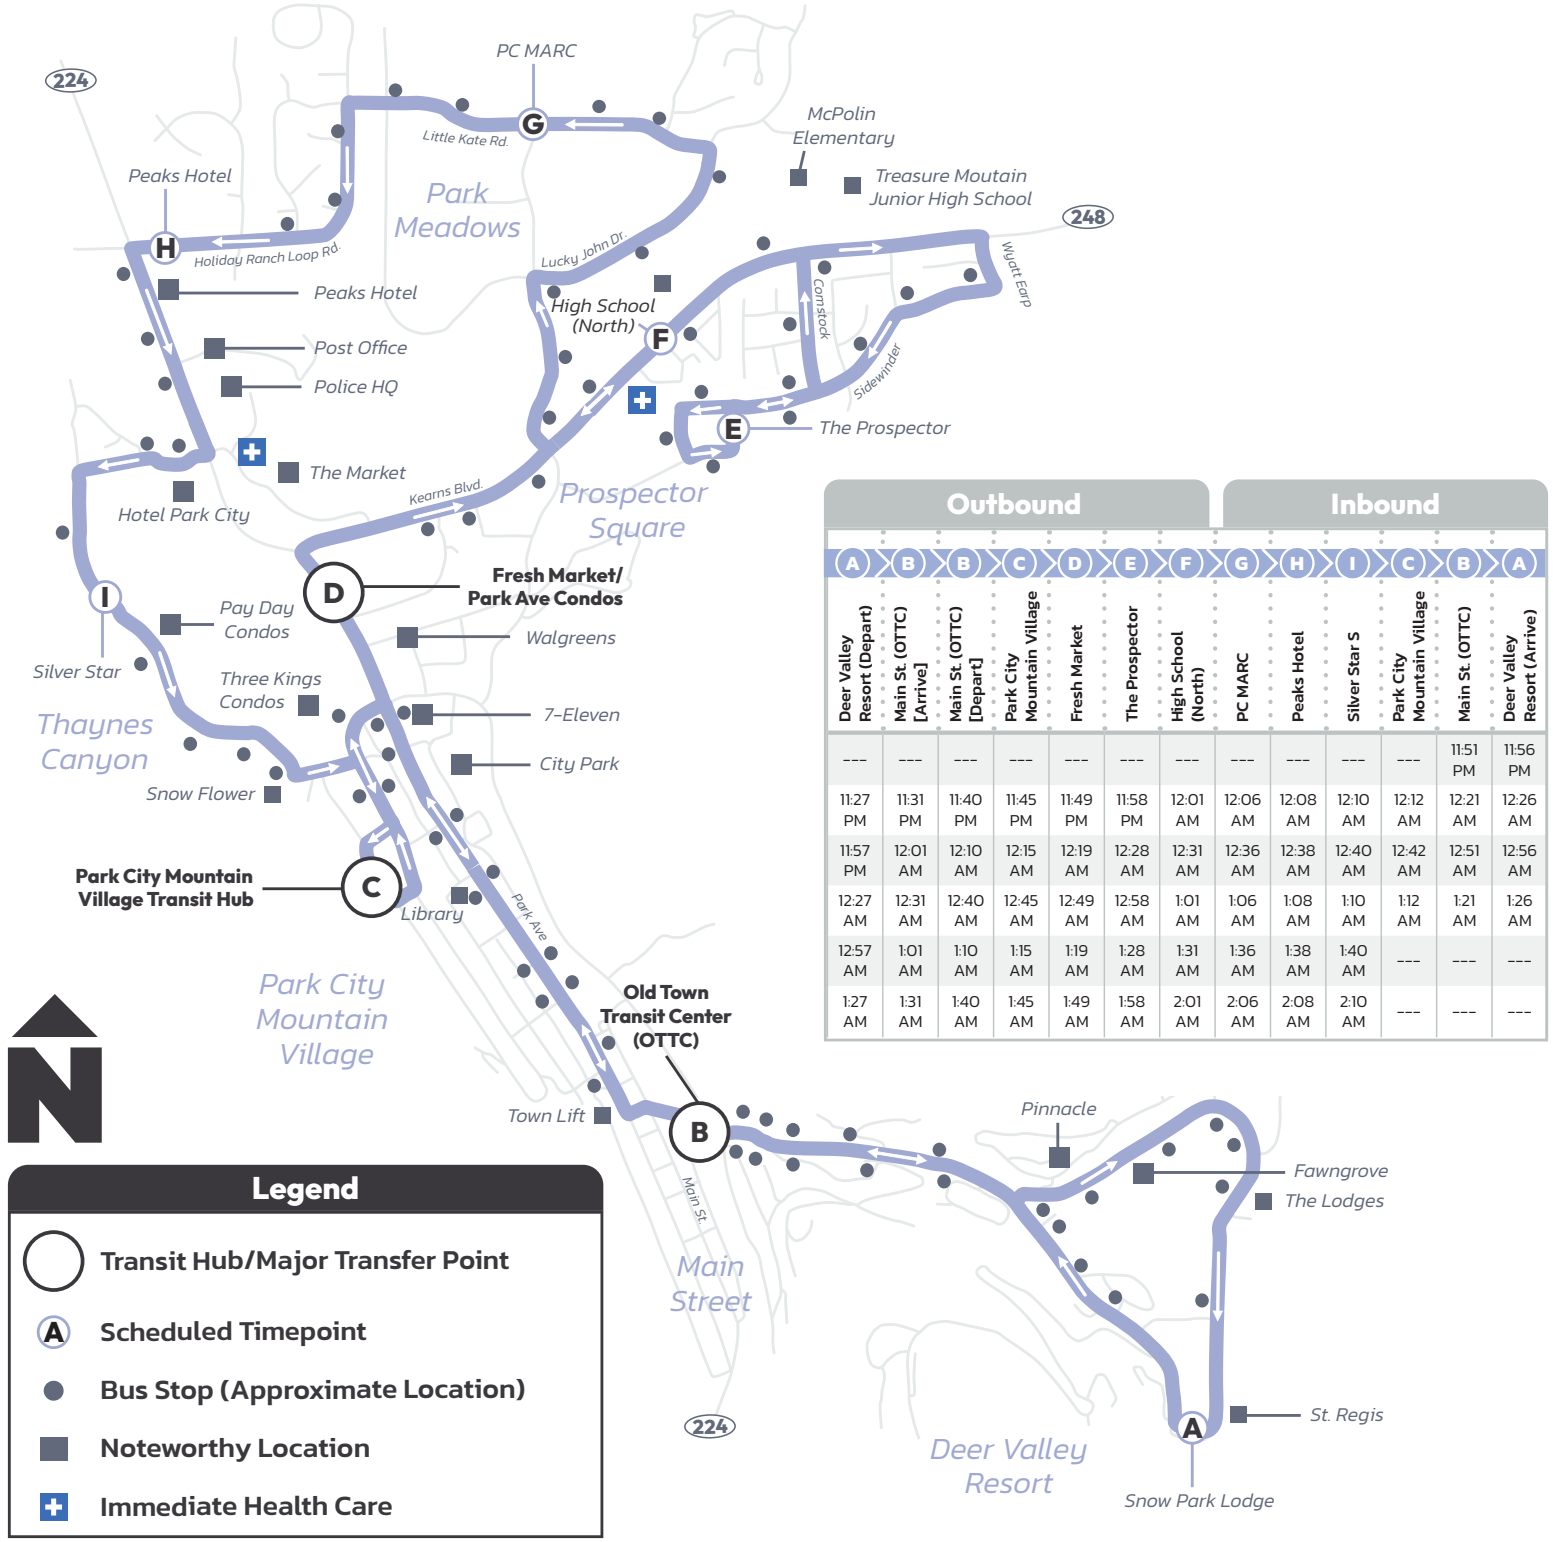

Hours: 11:40 PM–1:40 AM

From Old Town Transit Center (OTTC)

Seven days a week

Late Night City-Wide

Every 20–30 Minutes

Outbound						Inbound						
A	B	B	C	D	E	F	G	H	I	C	B	A
Deer Valley Resort (Depart)	Main St. (OTTC) [Arrive]	Main St. (OTTC) [Depart]	Park City Mountain Village	Fresh Market	The Prospector	High School (North)	PC MARC	Peaks Hotel	Silver Star S	Park City Mountain Village	Main St. (OTTC)	Deer Valley Resort (Arrive)
---	---	---	---	---	---	---	---	---	---	---	11:51 PM	11:56 PM
11:27 PM	11:31 PM	11:40 PM	11:45 PM	11:49 PM	11:58 PM	12:01 AM	12:06 AM	12:08 AM	12:10 AM	12:12 AM	12:21 AM	12:26 AM
11:57 PM	12:01 AM	12:10 AM	12:15 AM	12:19 AM	12:28 AM	12:31 AM	12:36 AM	12:38 AM	12:40 AM	12:42 AM	12:51 AM	12:56 AM
12:27 AM	12:31 AM	12:40 AM	12:45 AM	12:49 AM	12:58 AM	1:01 AM	1:06 AM	1:08 AM	1:10 AM	1:12 AM	1:21 AM	1:26 AM
12:57 AM	1:01 AM	1:10 AM	1:15 AM	1:19 AM	1:28 AM	1:31 AM	1:36 AM	1:38 AM	1:40 AM	---	---	---
1:27 AM	1:31 AM	1:40 AM	1:45 AM	1:49 AM	1:58 AM	2:01 AM	2:06 AM	2:08 AM	2:10 AM	---	---	---

Legend

- Transit Hub/Major Transfer Point
- Scheduled Timepoint
- Bus Stop (Approximate Location)
- Noteworthy Location
- Immediate Health Care