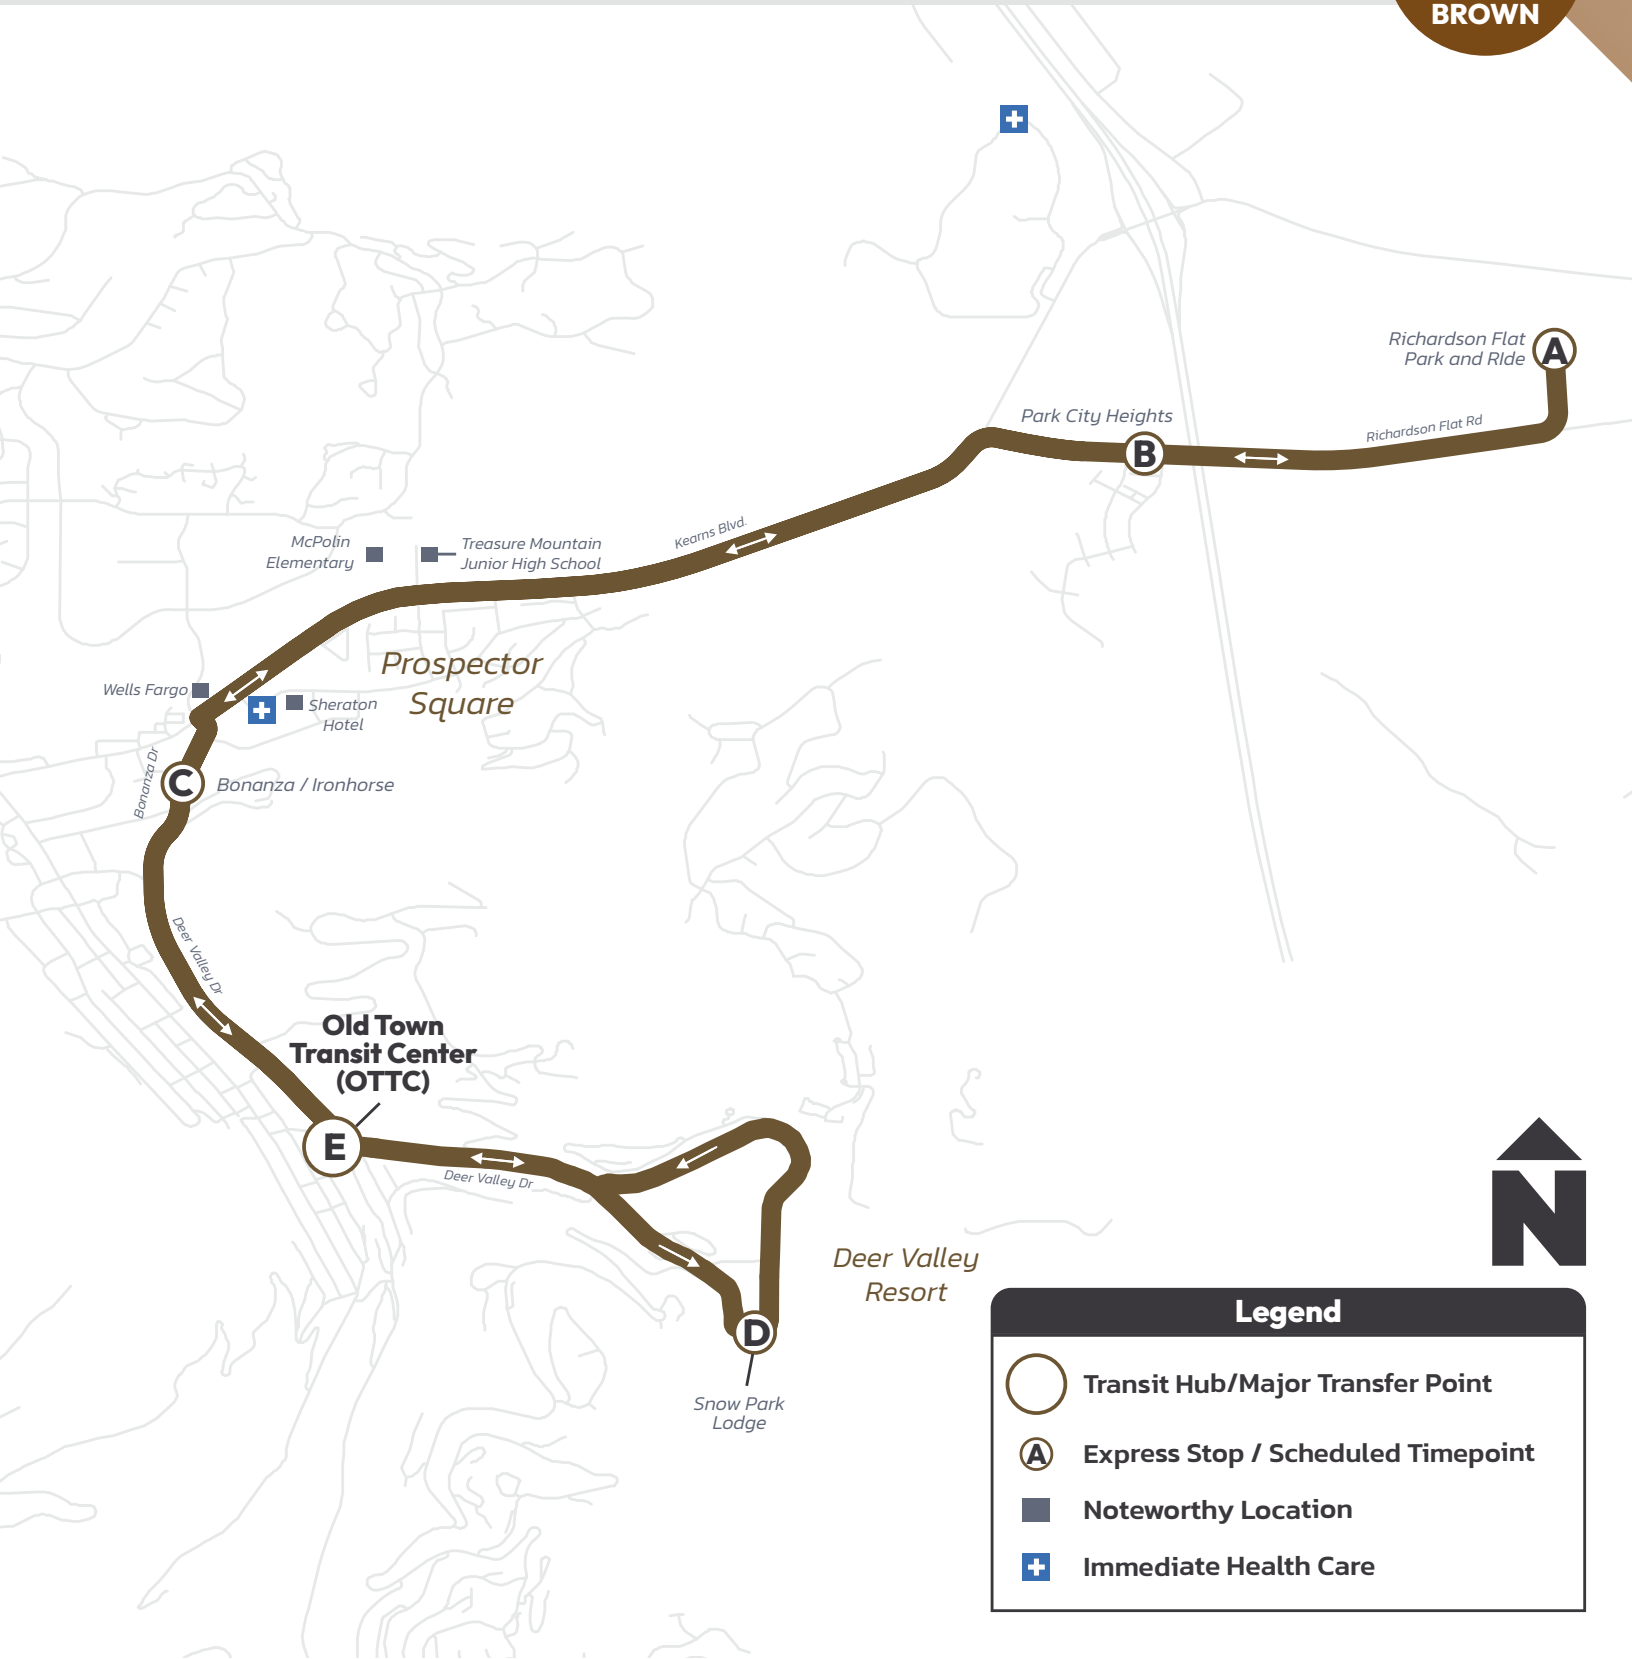

## Deer Valley – Richardson Flat Park & Ride Express

Every 20 Minutes

**Legend**

- Transit Hub/Major Transfer Point
- Express Stop / Scheduled Timepoint
- Noteworthy Location
- Immediate Health Care

**Hours: 5:30 AM-5:50 PM**

From Richardson Flat Park & Ride  
Seven days a week

**Deer Valley – Richardson  
Flat Park & Ride Express**

Every 20 Minutes

To Deer Valley			
A	B	C	D
Richardson Flat Park & Ride [Depart]	PC Heights North	Bonanza/Ironhorse	Deer Valley Resort [Arrive]
5:30 AM	5:32 AM	5:38 AM	5:46 AM
5:50 AM	5:52 AM	5:58 AM	6:06 AM
6:10 AM	6:12 AM	6:18 AM	6:26 AM
6:30 AM	6:32 AM	6:38 AM	6:46 AM
6:50 AM	6:52 AM	6:58 AM	7:06 AM
7:10 AM	7:12 AM	7:18 AM	7:26 AM
7:30 AM	7:32 AM	7:38 AM	7:46 AM
7:50 AM	7:52 AM	7:58 AM	8:06 AM
8:10 AM	8:12 AM	8:18 AM	8:26 AM
8:30 AM	8:32 AM	8:38 AM	8:46 AM
8:50 AM	8:52 AM	8:58 AM	9:06 AM
9:10 AM	9:12 AM	9:18 AM	9:26 AM
9:30 AM	9:32 AM	9:38 AM	9:46 AM
9:50 AM	9:52 AM	9:58 AM	10:06 AM
10:10 AM	10:12 AM	10:18 AM	10:26 AM
10:30 AM	10:32 AM	10:38 AM	10:46 AM
10:50 AM	10:52 AM	10:58 AM	11:06 AM
11:10 AM	11:12 AM	11:18 AM	11:26 AM
11:30 AM	11:32 AM	11:38 AM	11:46 AM
11:50 AM	11:52 AM	11:58 AM	12:06 PM
12:10 PM	12:12 PM	12:18 PM	12:26 PM
12:30 PM	12:32 PM	12:38 PM	12:46 PM
12:50 PM	12:52 PM	12:58 PM	1:06 PM
1:10 PM	1:12 PM	1:18 PM	1:26 PM
1:30 PM	1:32 PM	1:38 PM	1:46 PM
1:50 PM	1:52 PM	1:58 PM	2:06 PM
2:10 PM	2:12 PM	2:18 PM	2:26 PM
2:30 PM	2:32 PM	2:38 PM	2:46 PM
2:50 PM	2:52 PM	2:58 PM	3:06 PM
3:10 PM	3:12 PM	3:18 PM	3:26 PM
3:30 PM	3:32 PM	3:38 PM	3:46 PM
3:50 PM	3:52 PM	3:58 PM	4:06 PM
4:10 PM	4:12 PM	4:18 PM	4:26 PM
4:30 PM	4:32 PM	4:38 PM	4:46 PM
4:50 PM	4:52 PM	4:58 PM	5:06 PM
5:10 PM	5:12 PM	5:18 PM	5:26 PM
5:30 PM	5:32 PM	5:38 PM	5:46 PM
5:50 PM	5:52 PM	5:58 PM	6:06 PM