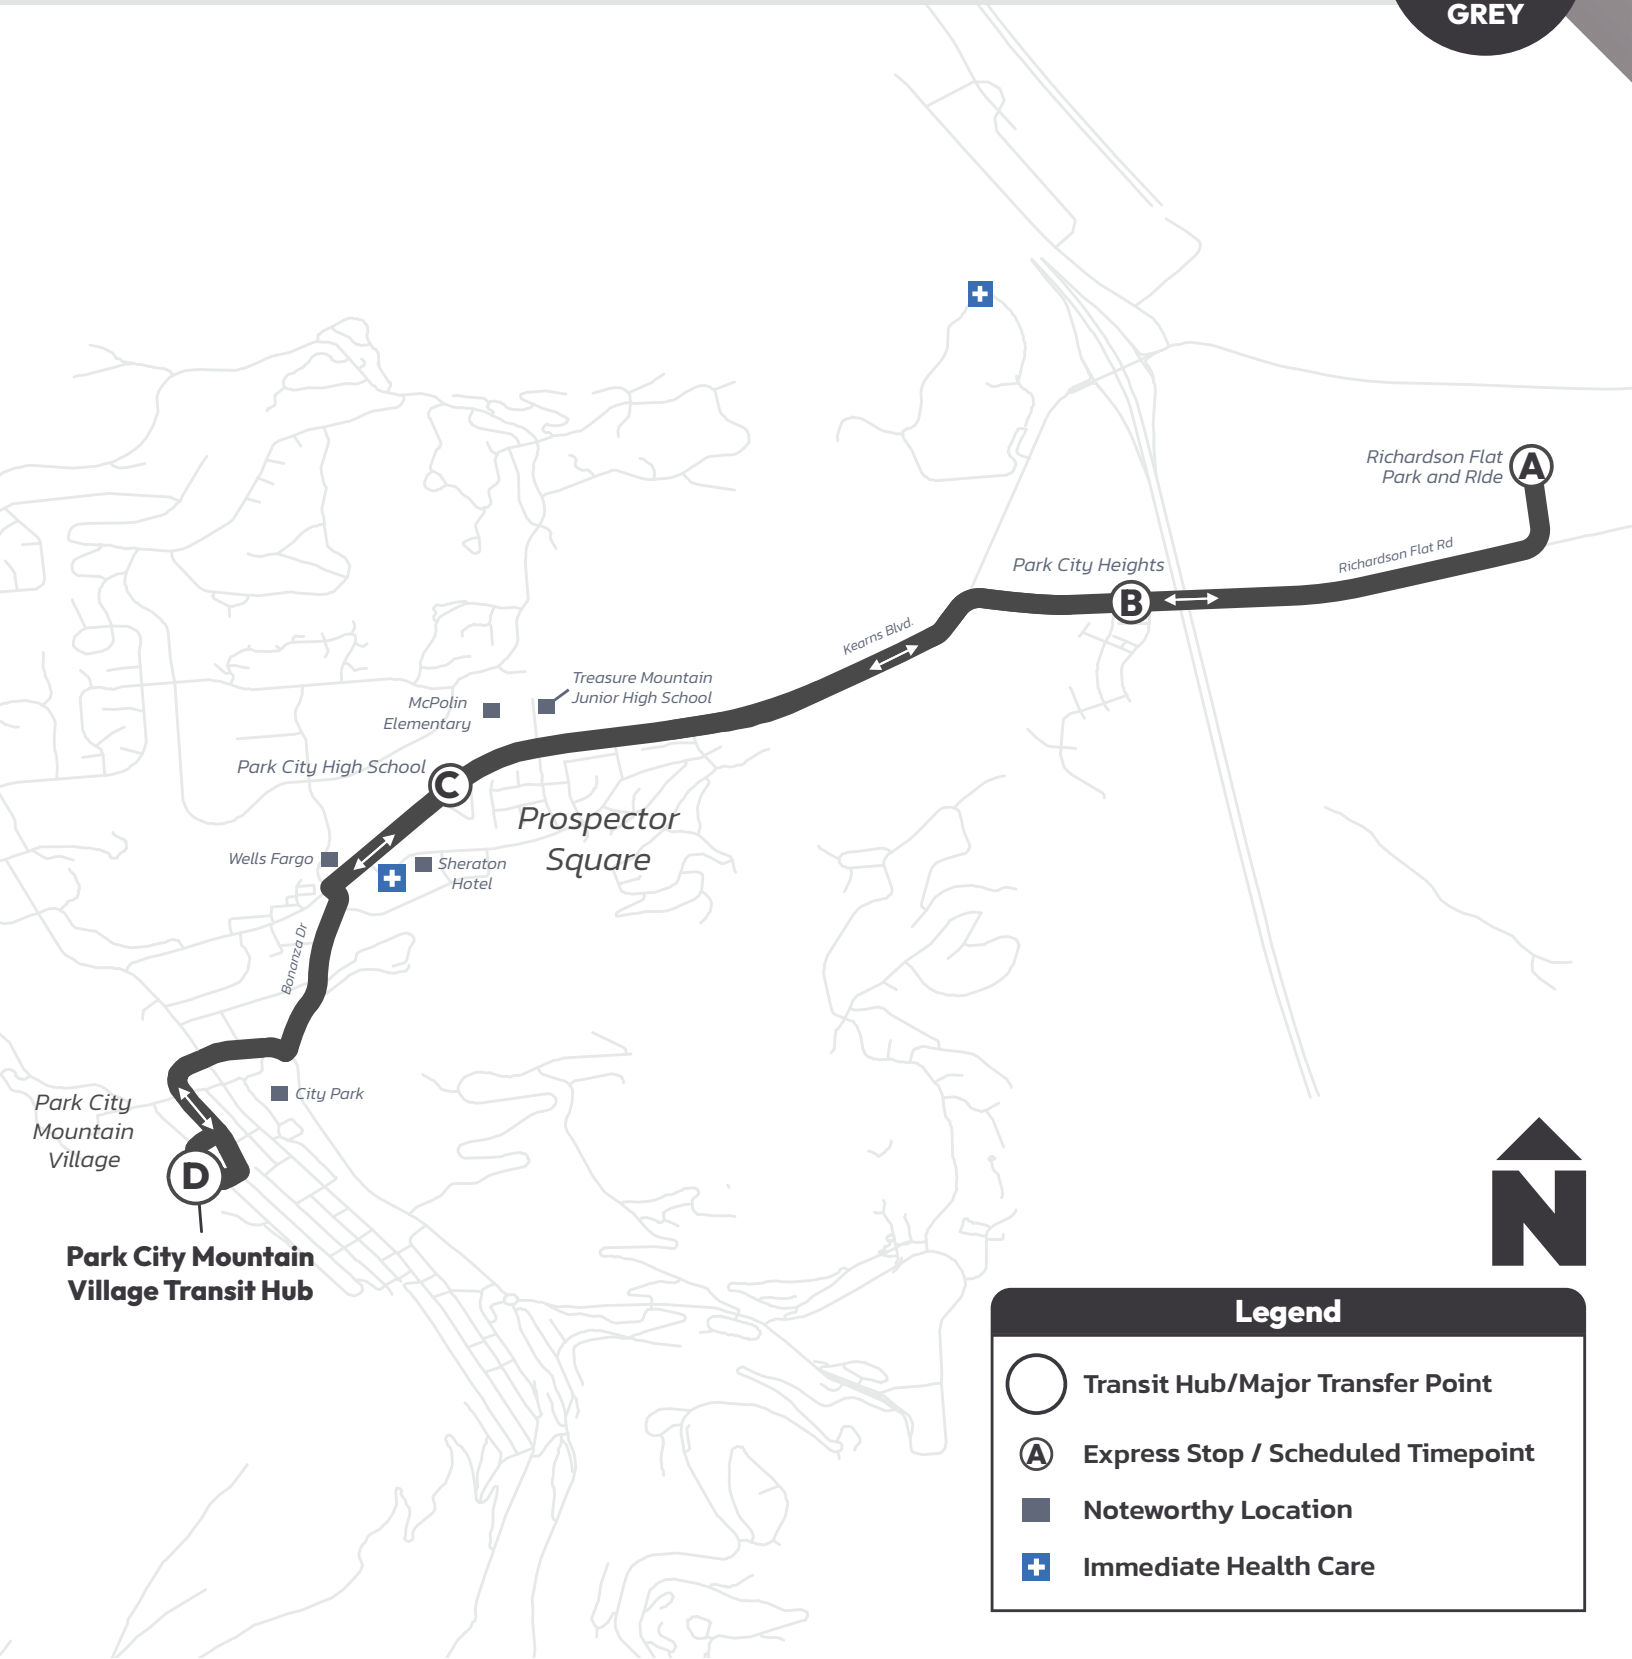

Hours: 5:45 AM-6:05 PM

From Richardson Flat Park & Ride
Seven days a week

Richardson Flat Park & Ride— Park City Mountain Express

Every 20 Minutes

Legend

- Transit Hub/Major Transfer Point
- Express Stop / Scheduled Timepoint
- Noteworthy Location
- Immediate Health Care

Hours: 5:45 AM-6:05 PM

From Richardson Flat Park & Ride
Seven days a week

**Richardson Flat Park & Ride—
Park City Mountain Express**

Every 20 Minutes

To Park City Mountain Resort			
A	B	C	D
Richardson Flat Park & Ride	PC Heights North	High School North	PC Mountain
5:45 AM	5:47 AM	5:51 AM	5:57 AM
6:05 AM	6:07 AM	6:11 AM	6:17 AM
6:25 AM	6:27 AM	6:31 AM	6:37 AM
6:45 AM	6:47 AM	6:51 AM	6:57 AM
7:05 AM	7:07 AM	7:11 AM	7:17 AM
7:25 AM	7:27 AM	7:31 AM	7:37 AM
7:45 AM	7:47 AM	7:51 AM	7:57 AM
8:05 AM	8:07 AM	8:11 AM	8:17 AM
8:25 AM	8:27 AM	8:31 AM	8:37 AM
8:45 AM	8:47 AM	8:51 AM	8:57 AM
9:05 AM	9:07 AM	9:11 AM	9:17 AM
9:25 AM	9:27 AM	9:31 AM	9:37 AM
9:45 AM	9:47 AM	9:51 AM	9:57 AM
10:05 AM	10:07 AM	10:11 AM	10:17 AM
10:25 AM	10:27 AM	10:31 AM	10:37 AM
10:45 AM	10:47 AM	10:51 AM	10:57 AM
11:05 AM	11:07 AM	11:11 AM	11:17 AM
11:25 AM	11:27 AM	11:31 AM	11:37 AM
11:45 AM	11:47 AM	11:51 AM	11:57 AM
12:05 PM	12:07 PM	12:11 PM	12:17 PM
12:25 PM	12:27 PM	12:31 PM	12:37 PM
12:45 PM	12:47 PM	12:51 PM	12:57 PM
1:05 PM	1:07 PM	1:11 PM	1:17 PM
1:25 PM	1:27 PM	1:31 PM	1:37 PM
1:45 PM	1:47 PM	1:51 PM	1:57 PM
2:05 PM	2:07 PM	2:11 PM	2:17 PM
2:25 PM	2:27 PM	2:31 PM	2:37 PM
2:45 PM	2:47 PM	2:51 PM	2:57 PM
3:05 PM	3:07 PM	3:11 PM	3:17 PM
3:25 PM	3:27 PM	3:31 PM	3:37 PM
3:45 PM	3:47 PM	3:51 PM	3:57 PM
4:05 PM	4:07 PM	4:11 PM	4:17 PM
4:25 PM	4:27 PM	4:31 PM	4:37 PM
4:45 PM	4:47 PM	4:51 PM	4:57 PM
5:05 PM	5:07 PM	5:11 PM	5:17 PM
5:25 PM	5:27 PM	5:31 PM	5:37 PM
5:45 PM	5:47 PM	5:51 PM	5:57 PM
6:05 PM	6:07 PM	6:11 PM	6:17 PM