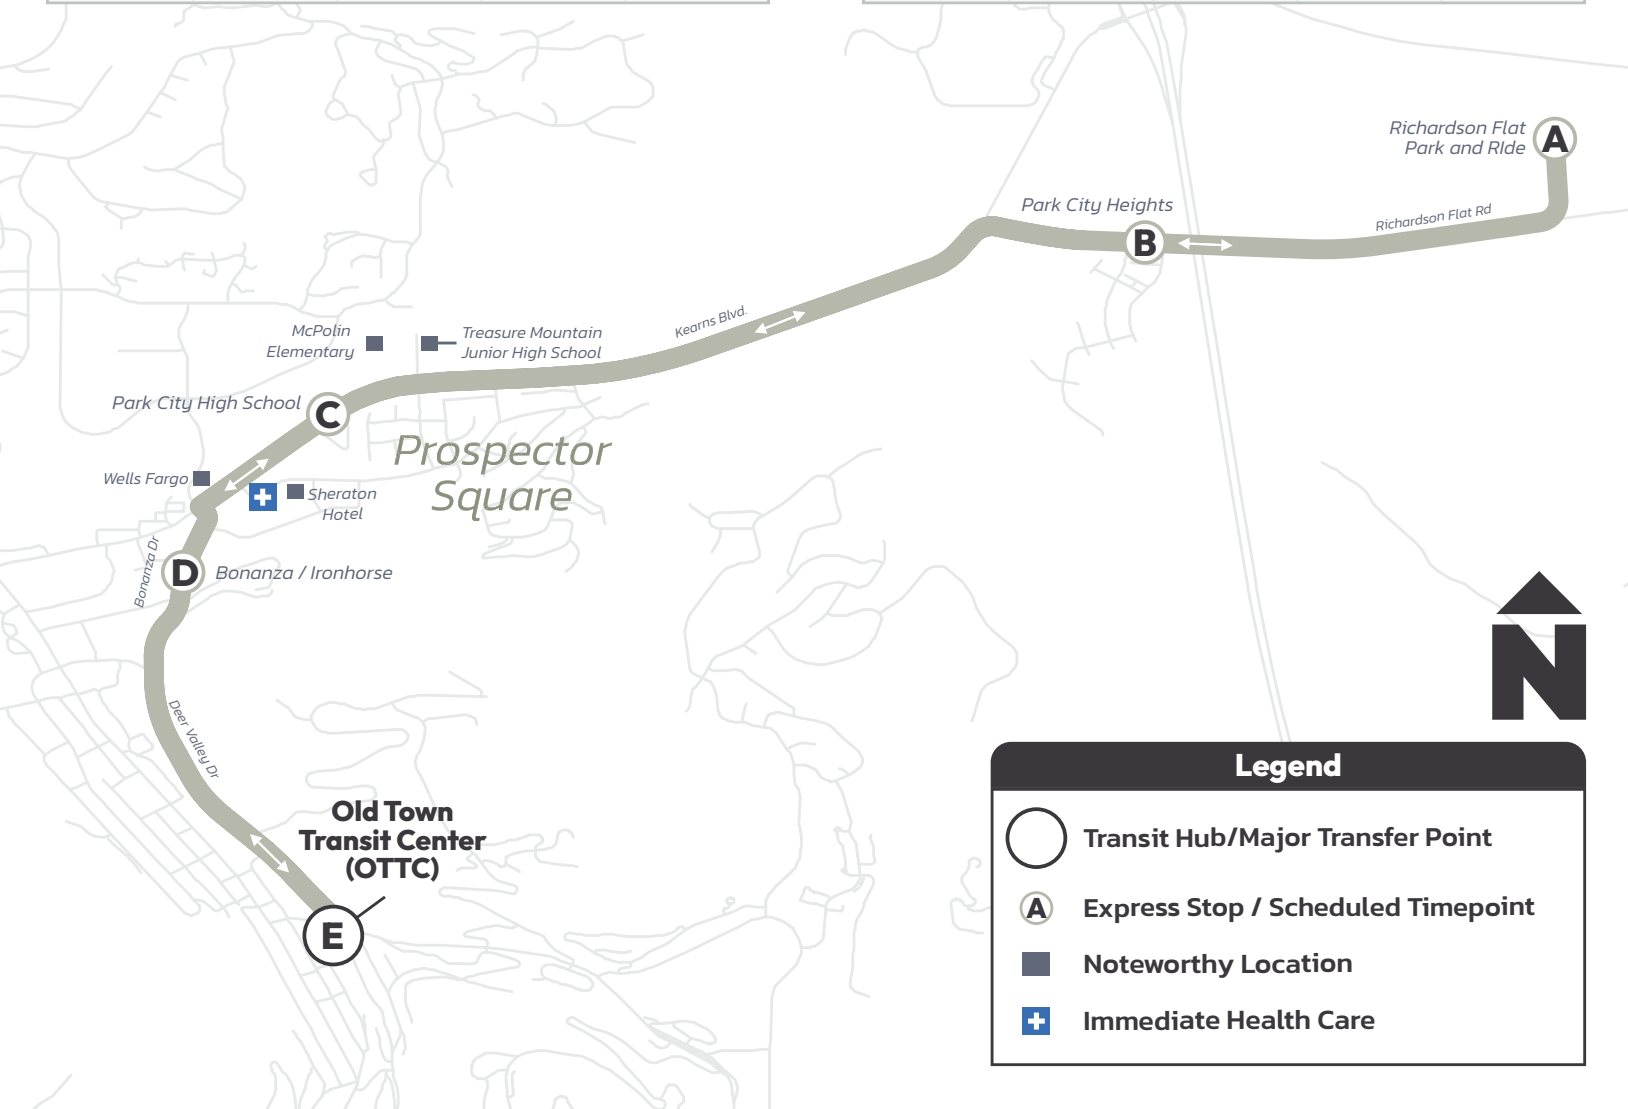

**Hours: 7:05 PM–11:05 PM**

From Old Town Transit Center (OTTC)  
Seven days a week

**Richardson Flat Park & Ride—  
Main Street Express**

Every 40 Minutes

To Richardson Flat Park and Ride				
E	D	C	B	A
OTTC	Bonanza/ Ironhorse	High School South	PC Heights South	Richardson Flat Park & Ride
7:05 PM	7:08 PM	7:09 PM	7:13 PM	7:15 PM
7:45 PM	7:48 PM	7:49 PM	7:53 PM	7:55 PM
8:25 PM	8:28 PM	8:29 PM	8:33 PM	8:35 PM
9:05 PM	9:08 PM	9:09 PM	9:13 PM	9:15 PM
9:45 PM	9:48 PM	9:49 PM	9:53 PM	9:55 PM
10:25 PM	10:28 PM	10:29 PM	10:33 PM	10:35 PM
11:05 PM	11:08 PM	11:09 PM	11:13 PM	11:15 PM

To Main Street (OTTC)				
A	B	C	D	E
Richardson Flat Park & Ride	PC Heights North	High School North	Bonanza/ Ironhorse	OTTC
6:45 PM	6:47 PM	6:51 PM	6:53 PM	6:57 PM
7:25 PM	7:27 PM	7:31 PM	7:33 PM	7:37 PM
8:05 PM	8:07 PM	8:11 PM	8:13 PM	8:17 PM
8:45 PM	8:47 PM	8:51 PM	8:53 PM	8:57 PM
9:25 PM	9:27 PM	9:31 PM	9:33 PM	9:37 PM
10:05 PM	10:07 PM	10:11 PM	10:13 PM	10:17 PM
10:45 PM	10:47 PM	10:51 PM	10:53 PM	10:57 PM

**Legend**

- Transit Hub/Major Transfer Point
- Express Stop / Scheduled Timepoint
- Noteworthy Location
- Immediate Health Care