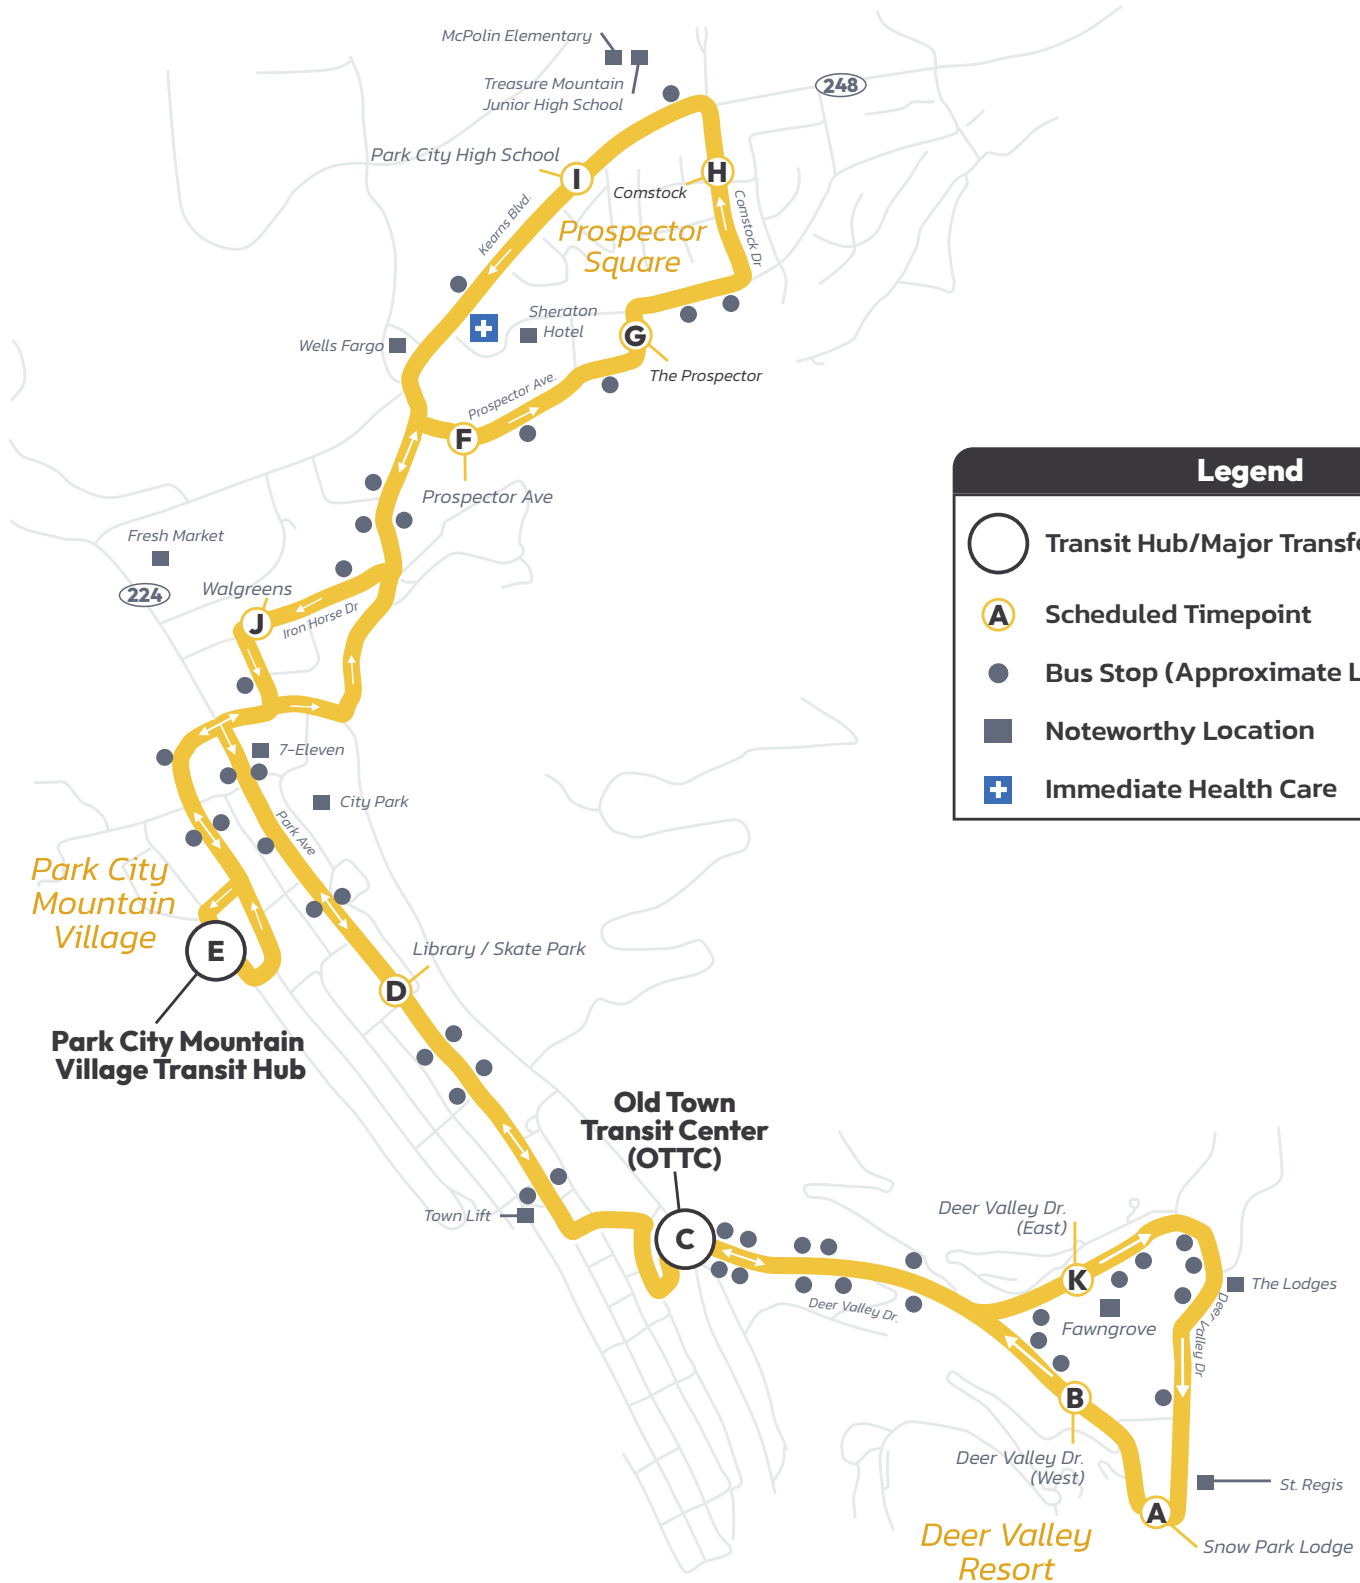

Hours: 6:40 AM–11:10 PM

From Old Town Transit Center (OTTC)

Seven days a week

Prospector Square— Deer Valley Resort

Every 20–30 Minutes

6:40 AM–8:10 AM: Buses every 30 min
8:26 AM–4:46 PM: Buses every 20 min
5:10 PM–11:10 PM: Buses every 30 min