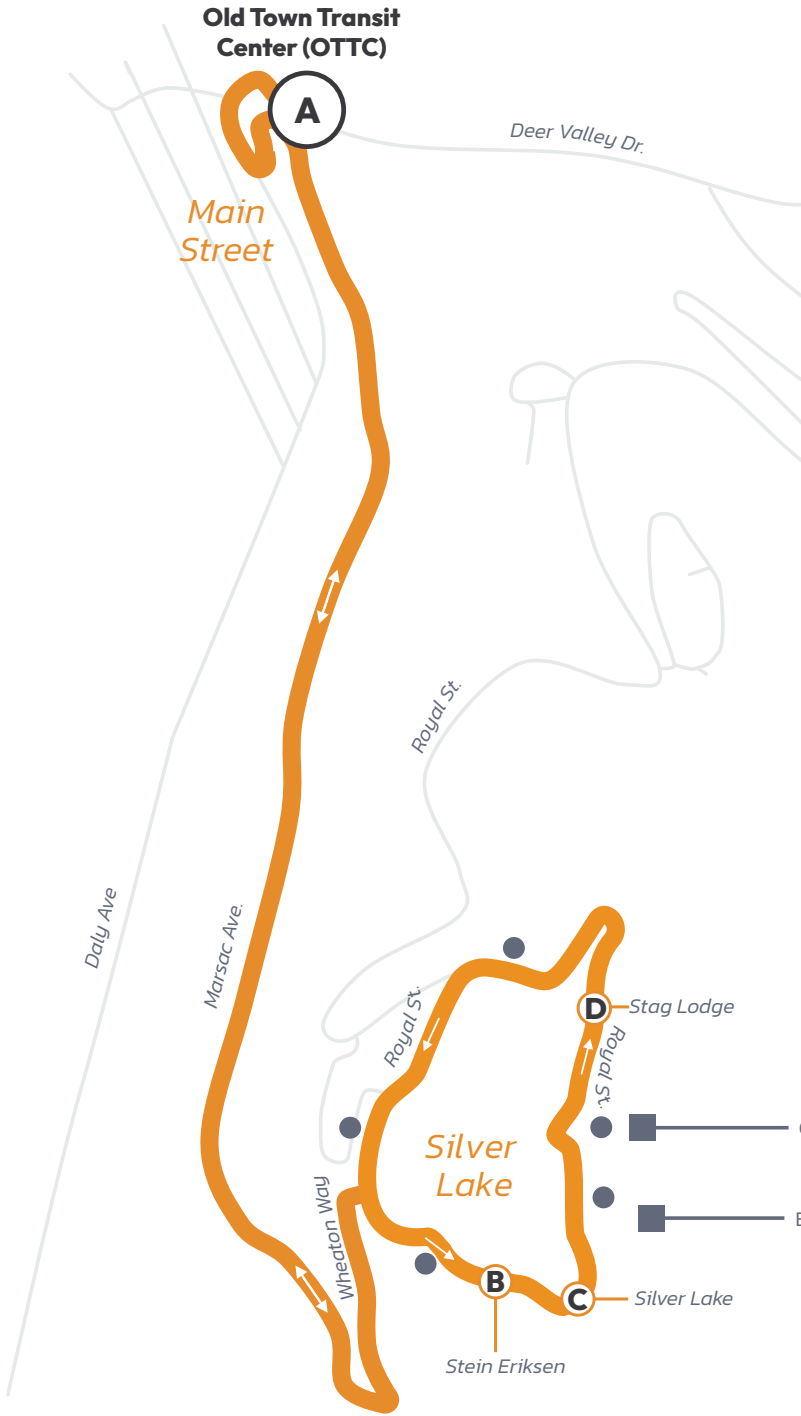

**Hours: 6:14 AM–11:14 PM**

From Old Town Transit Center (OTTC)  
Seven days a week

**Main Street —  
Silver Lake Village**

Every 30 Minutes

To Silver Lake		
A	B	C
Main St. (OTTC)	Stein Eriksen	Silver Lake (Arrive)
6:14 AM	6:19 AM	6:20 AM
6:44 AM	6:49 AM	6:50 AM
7:14 AM	7:19 AM	7:20 AM
7:44 AM	7:49 AM	7:50 AM
8:14 AM	8:19 AM	8:20 AM
8:44 AM	8:49 AM	8:50 AM
9:14 AM	9:19 AM	9:20 AM
9:44 AM	9:49 AM	9:50 AM
10:14 AM	10:19 AM	10:20 AM
10:44 AM	10:49 AM	10:50 AM
11:14 AM	11:19 AM	11:20 AM
11:44 AM	11:49 AM	11:50 AM
12:14 PM	12:19 PM	12:20 PM
12:44 PM	12:49 PM	12:50 PM
1:14 PM	1:19 PM	1:20 PM
1:44 PM	1:49 PM	1:50 PM
2:14 PM	2:19 PM	2:20 PM
2:44 PM	2:49 PM	2:50 PM
3:14 PM	3:19 PM	3:20 PM
3:44 PM	3:49 PM	3:50 PM
4:14 PM	4:19 PM	4:20 PM
4:44 PM	4:49 PM	4:50 PM
5:14 PM	5:19 PM	5:20 PM
5:44 PM	5:49 PM	5:50 PM
6:14 PM	6:19 PM	6:20 PM
6:44 PM	6:49 PM	6:50 PM
7:14 PM	7:19 PM	7:20 PM
7:44 PM	7:49 PM	7:50 PM
8:14 PM	8:19 PM	8:20 PM
8:44 PM	8:49 PM	8:50 PM
9:14 PM	9:19 PM	9:20 PM
9:44 PM	9:49 PM	9:50 PM
10:14 PM	10:19 PM	10:20 PM
10:44 PM	10:49 PM	10:50 PM
11:14 PM	11:19 PM	11:20 PM

**Legend**

- Transit Hub/Major Transfer Point
- Scheduled Timepoint
- Bus Stop (Approximate Location)
- Noteworthy Location