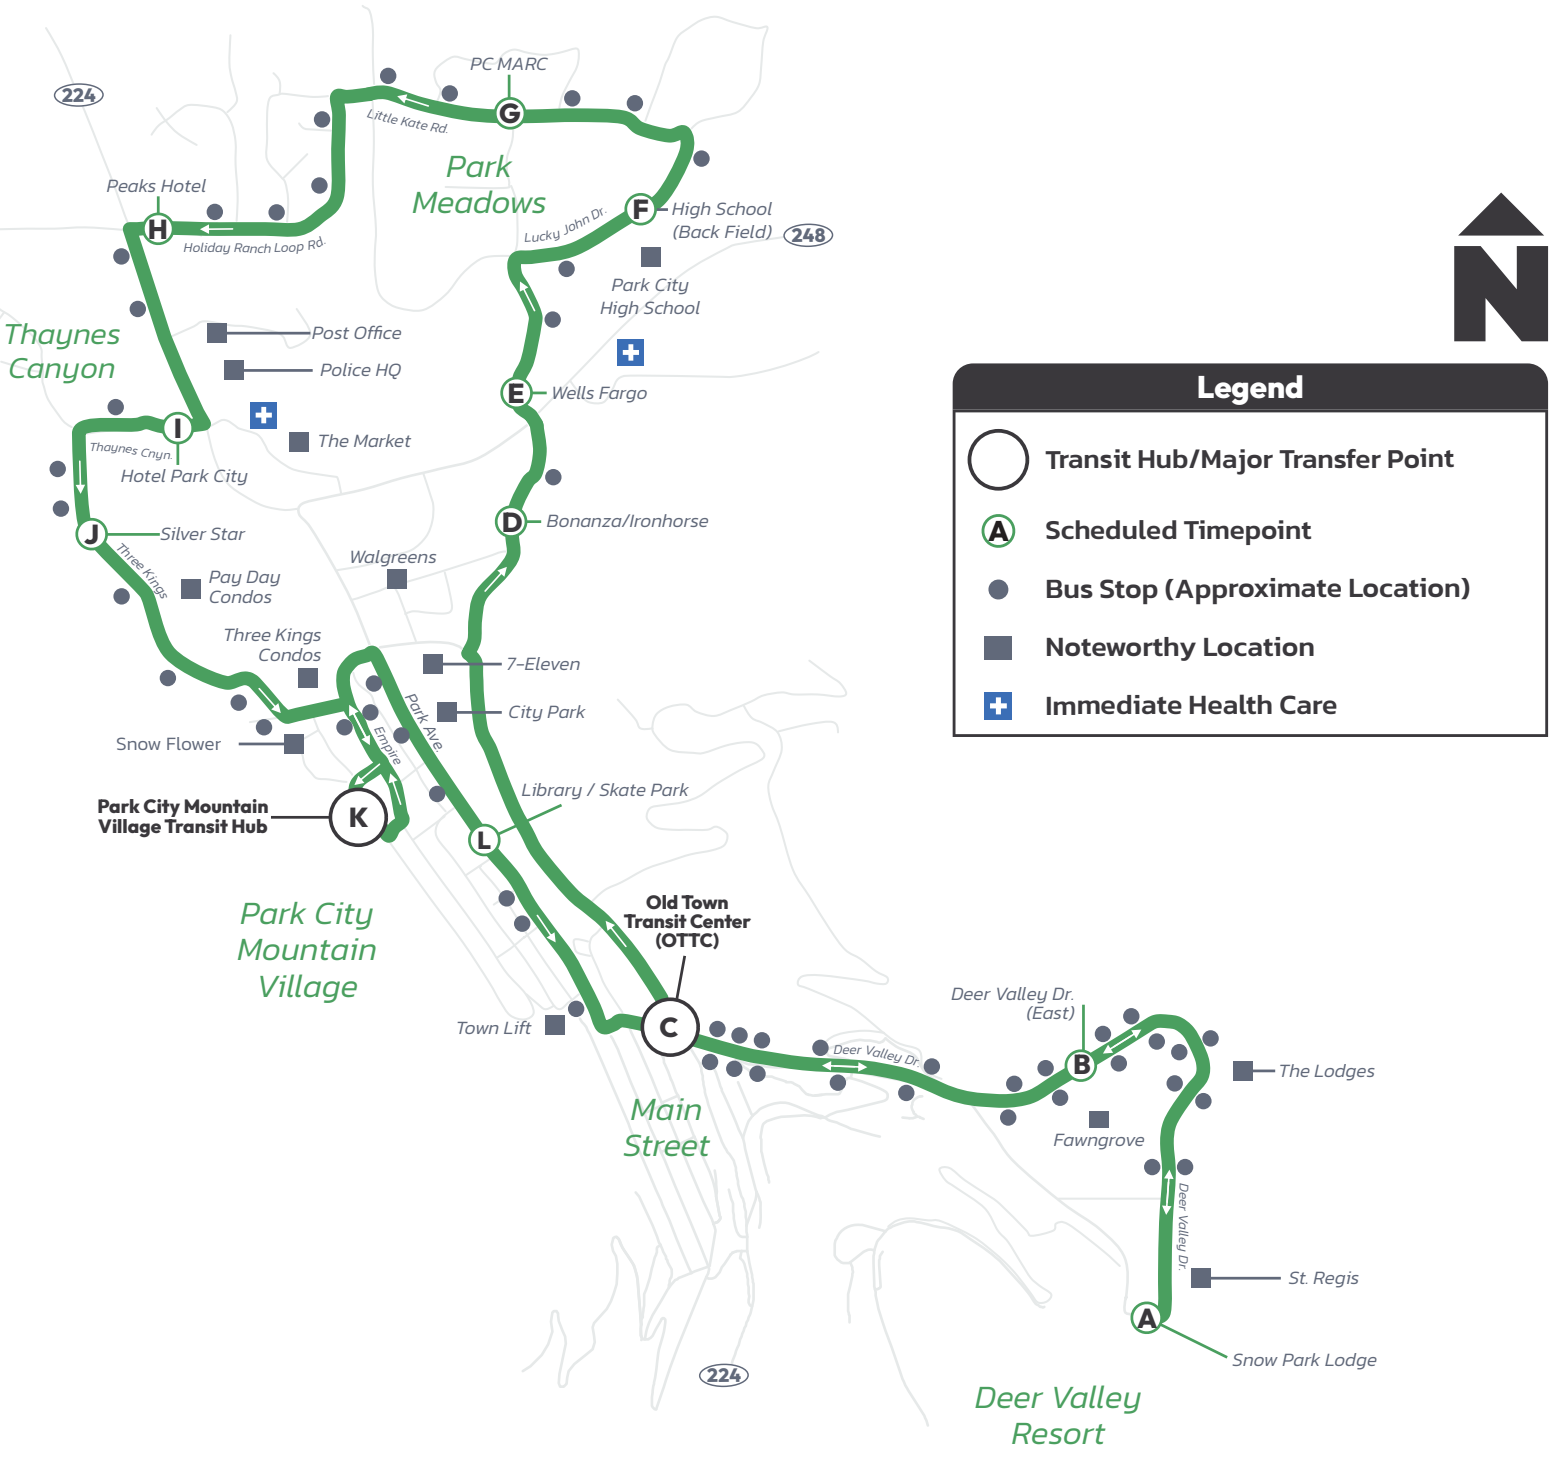

Hours: 7:22 AM–11:22 PM

From Old Town Transit Center (OTTC)

Seven days a week

Prospector Square— Deer Valley Resort

Every 20–30 Minutes

7:22 AM—8:22 AM: Buses every 30 min
8:37 AM—5:37 PM: Buses every 20 min
5:52 PM—11:22 PM: Buses every 30 min