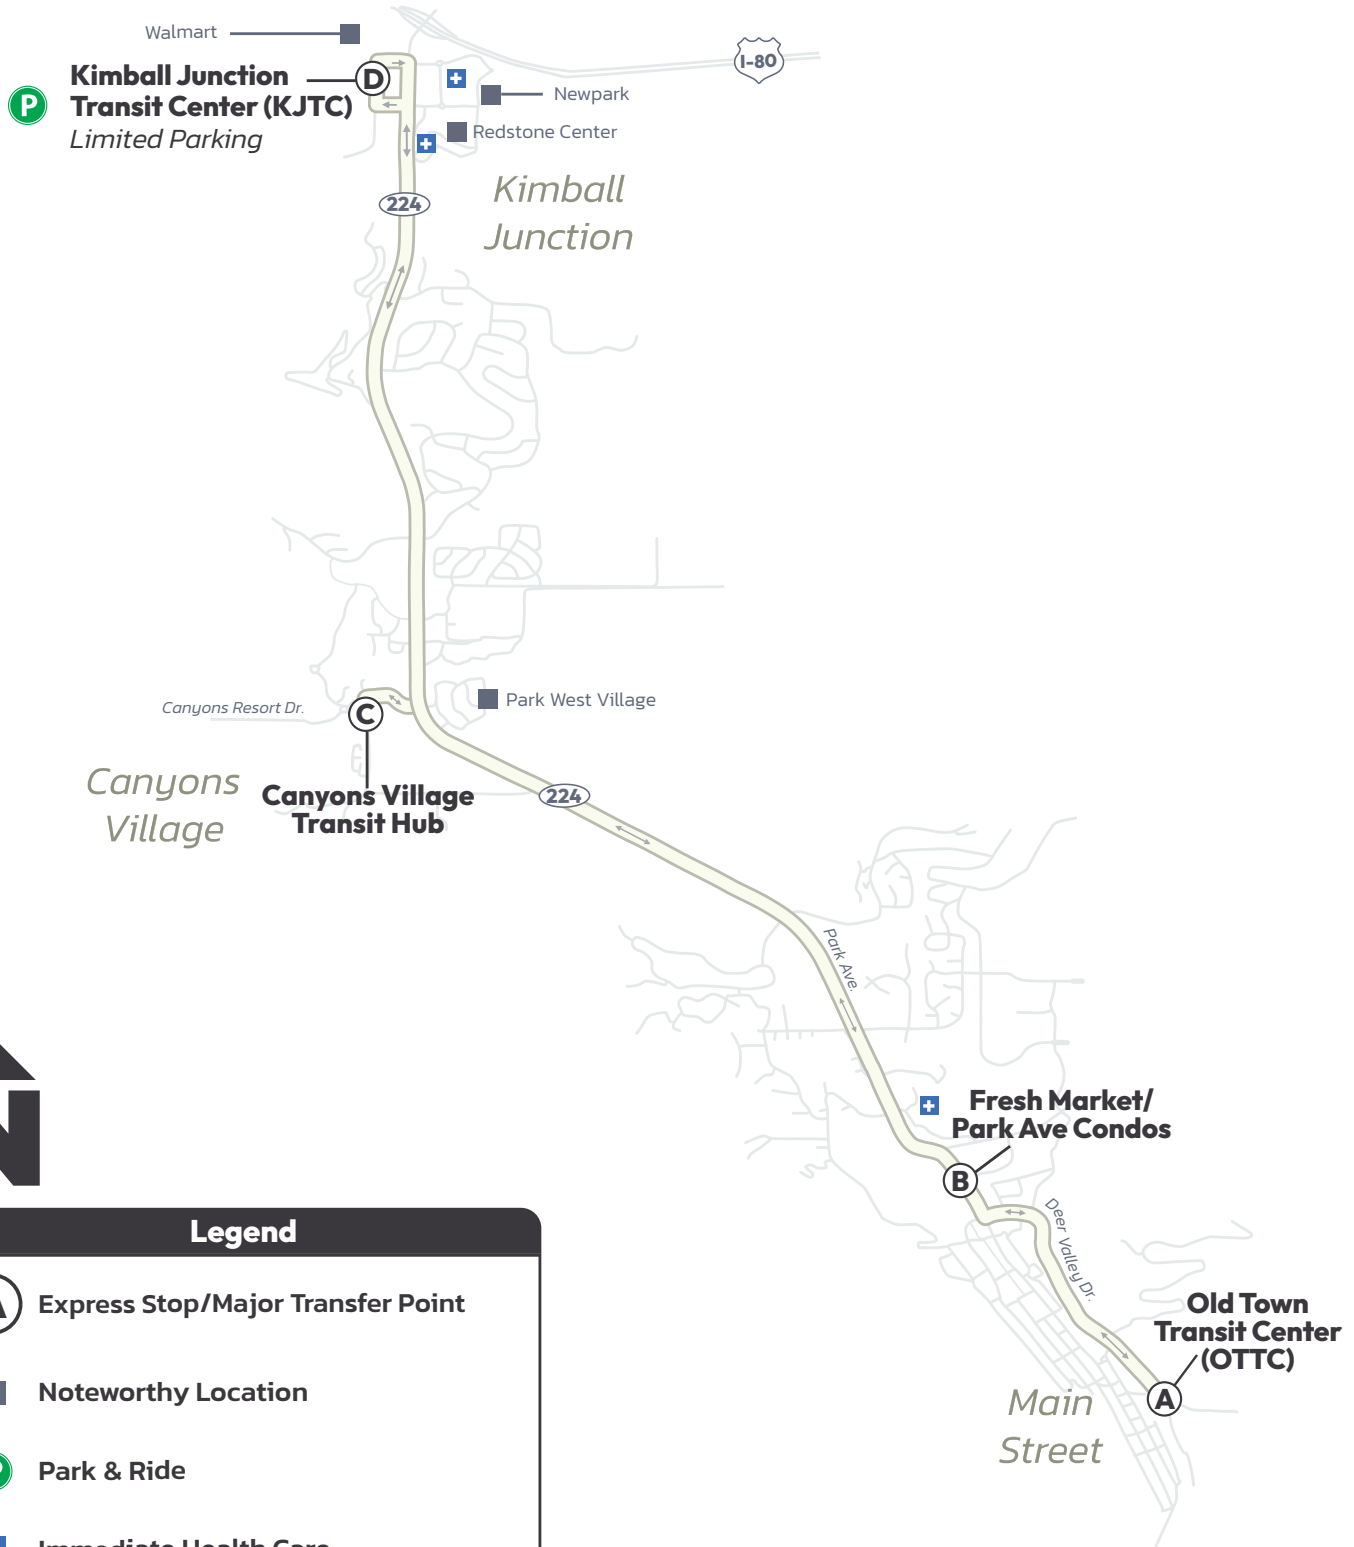

Hours: 6:40 AM–11:10 PM

From Old Town Transit Center (OTTC)
Seven days a week

Kimball Junction — Main Street Express

Every 15–30 Minutes

10
WHITE

6:40 AM–7:40 PM: Buses every 15 Minutes
7:40 PM–11:10 PM: Buses every 30 Minutes