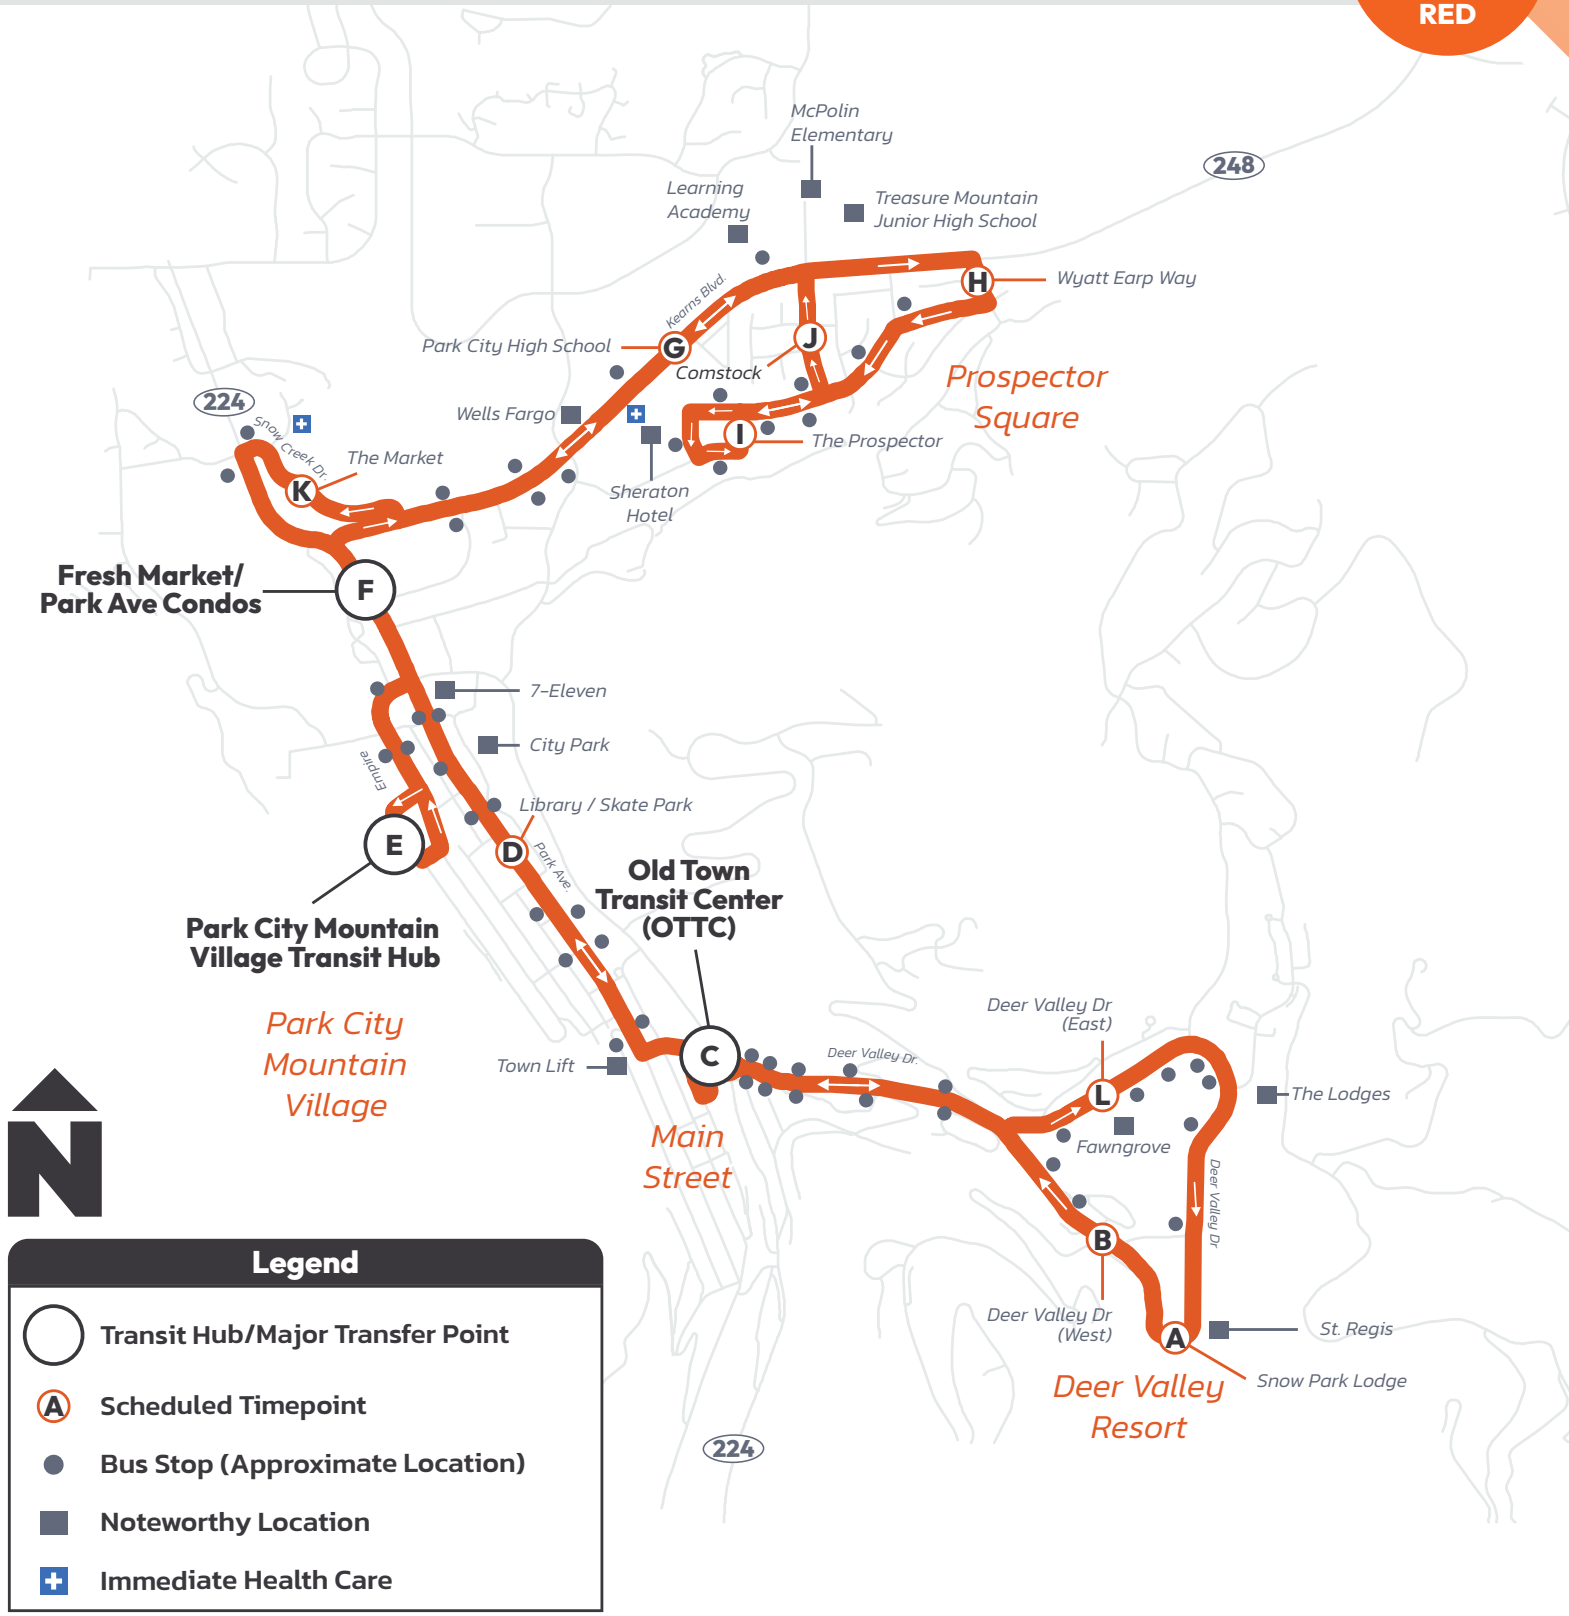

Hours: 6:50 AM–11:20 PM

From Old Town Transit Center (OTTC)

Seven days a week

Prospector Square— Deer Valley Resort

Every 20–30 Minutes

6:50 AM–8:20 AM: Buses every 30 min
8:33 AM–4:53 PM: Buses every 20 min
5:20 PM–11:20 PM: Buses every 30 min