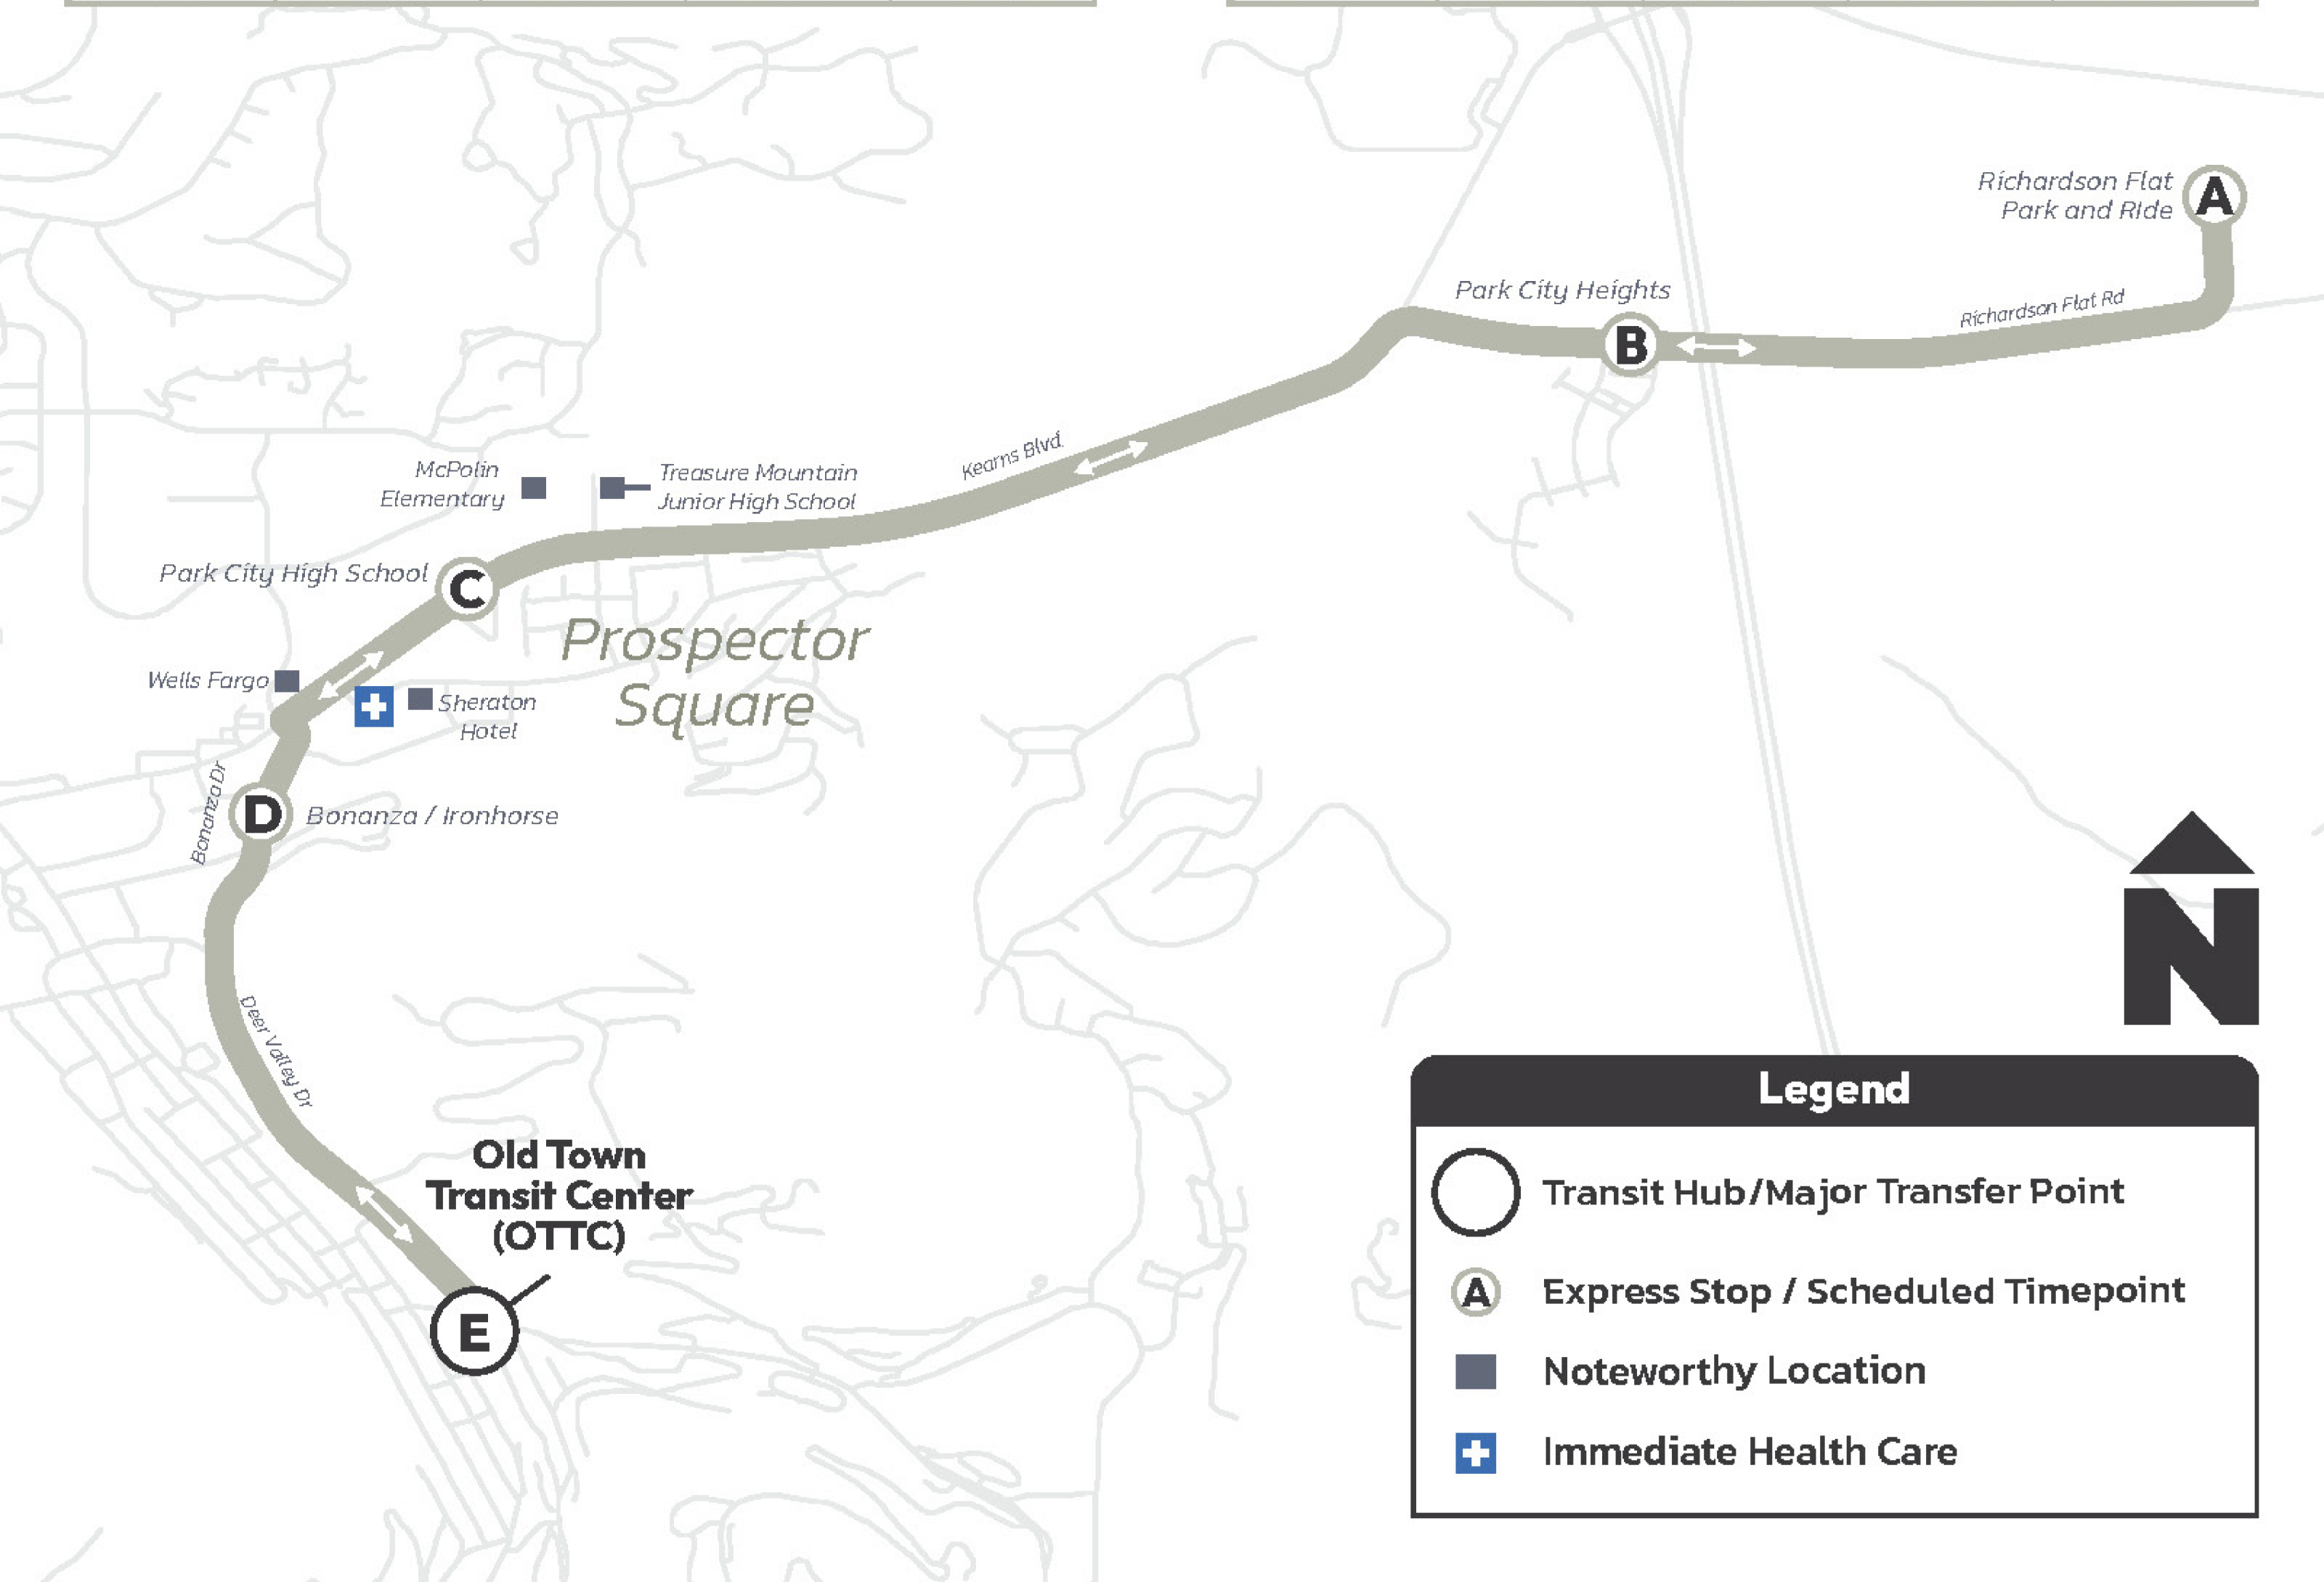

**Hours: 6:45 PM - 11:05 PM**

From Old Town Transit Center (OTTC)

Seven days a week

**Richardson Flat—  
Main Street Express**

Every 40 Minutes

To Richardson Flat Park and Ride				
OTTC	Bonanza/Ironhorse	High School -S	PC Heights South	Richardson Flat
7:05 PM	7:08 PM	7:09 PM	7:13 PM	7:15 PM
7:45 PM	7:48 PM	7:49 PM	7:53 PM	7:55 PM
8:25 PM	8:28 PM	8:29 PM	8:33 PM	8:35 PM
9:05 PM	9:08 PM	9:09 PM	9:13 PM	9:15 PM
9:45 PM	9:48 PM	9:49 PM	9:53 PM	9:55 PM
10:25 PM	10:28 PM	10:29 PM	10:33 PM	10:35 PM
11:05 PM	11:08 PM	11:09 PM	11:13 PM	11:15 PM

To Main Street (OTTC)				
Richardson Flat	PC Heights North	High School -N	Bonanza/Ironhorse	OTTC
6:45 PM	6:47 PM	6:51 PM	6:53 PM	6:57 PM
7:25 PM	7:27 PM	7:31 PM	7:33 PM	7:37 PM
8:05 PM	8:07 PM	8:11 PM	8:13 PM	8:17 PM
8:45 PM	8:47 PM	8:51 PM	8:53 PM	8:57 PM
9:25 PM	9:27 PM	9:31 PM	9:33 PM	9:37 PM
10:05 PM	10:07 PM	10:11 PM	10:13 PM	10:17 PM
10:45 PM	10:47 PM	10:51 PM	10:53 PM	10:57 PM

**Legend**

- Transit Hub/Major Transfer Point
- Express Stop / Scheduled Timepoint
- Noteworthy Location
- Immediate Health Care