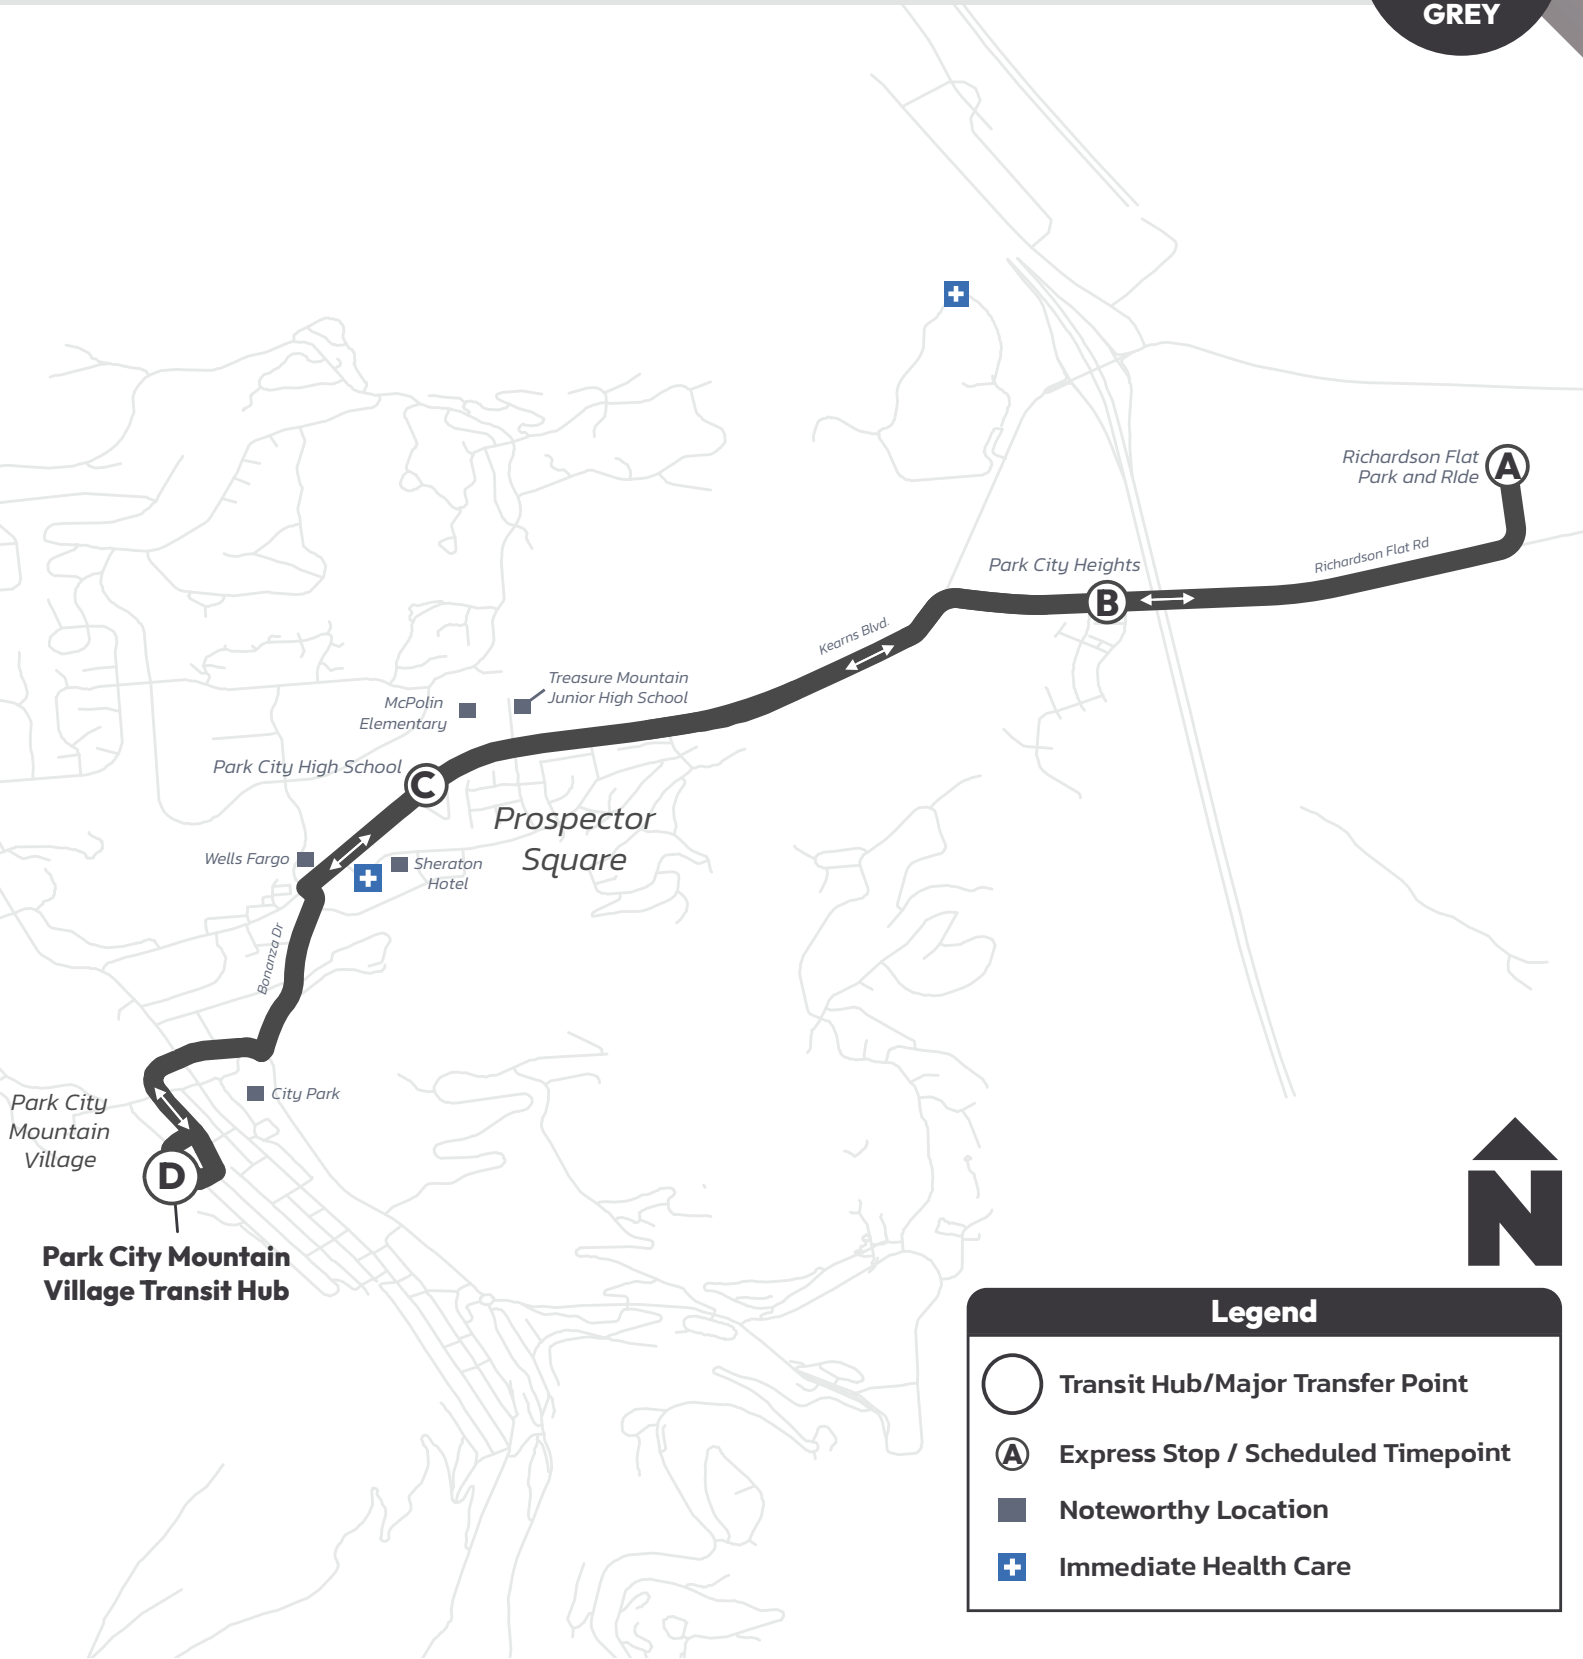

**Hours: 5:45 AM-6:05 PM**

From Richardson Flat Park & Ride  
Seven days a week

## Richardson Flat Park & Ride— Park City Mountain

Every 20 Minutes

**Hours: 5:45 AM-6:05 PM**

From Richardson Flat Park & Ride  
Seven days a week

**Richardson Flat Park & Ride—  
Park City Mountain**

Every 20 Minutes

To Richardson Flat Park & Ride			
D	C	B	A
PC Mountain	High School South	PC Heights South	Richardson Flat Park & Ride
5:58 AM	6:04 AM	6:08 AM	6:10 AM
6:18 AM	6:24 AM	6:28 AM	6:30 AM
6:38 AM	6:44 AM	6:48 AM	6:50 AM
6:58 AM	7:04 AM	7:08 AM	7:10 AM
7:18 AM	7:24 AM	7:28 AM	7:30 AM
7:38 AM	7:44 AM	7:48 AM	7:50 AM
7:58 AM	8:04 AM	8:08 AM	8:10 AM
8:18 AM	8:24 AM	8:28 AM	8:30 AM
8:38 AM	8:44 AM	8:48 AM	8:50 AM
8:58 AM	9:04 AM	9:08 AM	9:10 AM
9:18 AM	9:24 AM	9:28 AM	9:30 AM
9:38 AM	9:44 AM	9:48 AM	9:50 AM
9:58 AM	10:04 AM	10:08 AM	10:10 AM
10:18 AM	10:24 AM	10:28 AM	10:30 AM
10:38 AM	10:44 AM	10:48 AM	10:50 AM
10:58 AM	11:04 AM	11:08 AM	11:10 AM
11:18 AM	11:24 AM	11:28 AM	11:30 AM
11:38 AM	11:44 AM	11:48 AM	11:50 AM
11:58 AM	12:04 PM	12:08 PM	12:10 PM
12:18 PM	12:24 PM	12:28 PM	12:30 PM
12:38 PM	12:44 PM	12:48 PM	12:50 PM
12:58 PM	1:04 PM	1:08 PM	1:10 PM
1:18 PM	1:24 PM	1:28 PM	1:30 PM
1:38 PM	1:44 PM	1:48 PM	1:50 PM
1:58 PM	2:04 PM	2:08 PM	2:10 PM
2:18 PM	2:24 PM	2:28 PM	2:30 PM
2:38 PM	2:44 PM	2:48 PM	2:50 PM
2:58 PM	3:04 PM	3:08 PM	3:10 PM
3:18 PM	3:24 PM	3:28 PM	3:30 PM
3:38 PM	3:44 PM	3:48 PM	3:50 PM
3:58 PM	4:04 PM	4:08 PM	4:10 PM
4:18 PM	4:24 PM	4:28 PM	4:30 PM
4:38 PM	4:44 PM	4:48 PM	4:50 PM
4:58 PM	5:04 PM	5:08 PM	5:10 PM
5:18 PM	5:24 PM	5:28 PM	5:30 PM
5:38 PM	5:44 PM	5:48 PM	5:50 PM
5:58 PM	6:04 PM	6:08 PM	6:10 PM
6:18 PM	6:24 PM	6:28 PM	6:30 PM