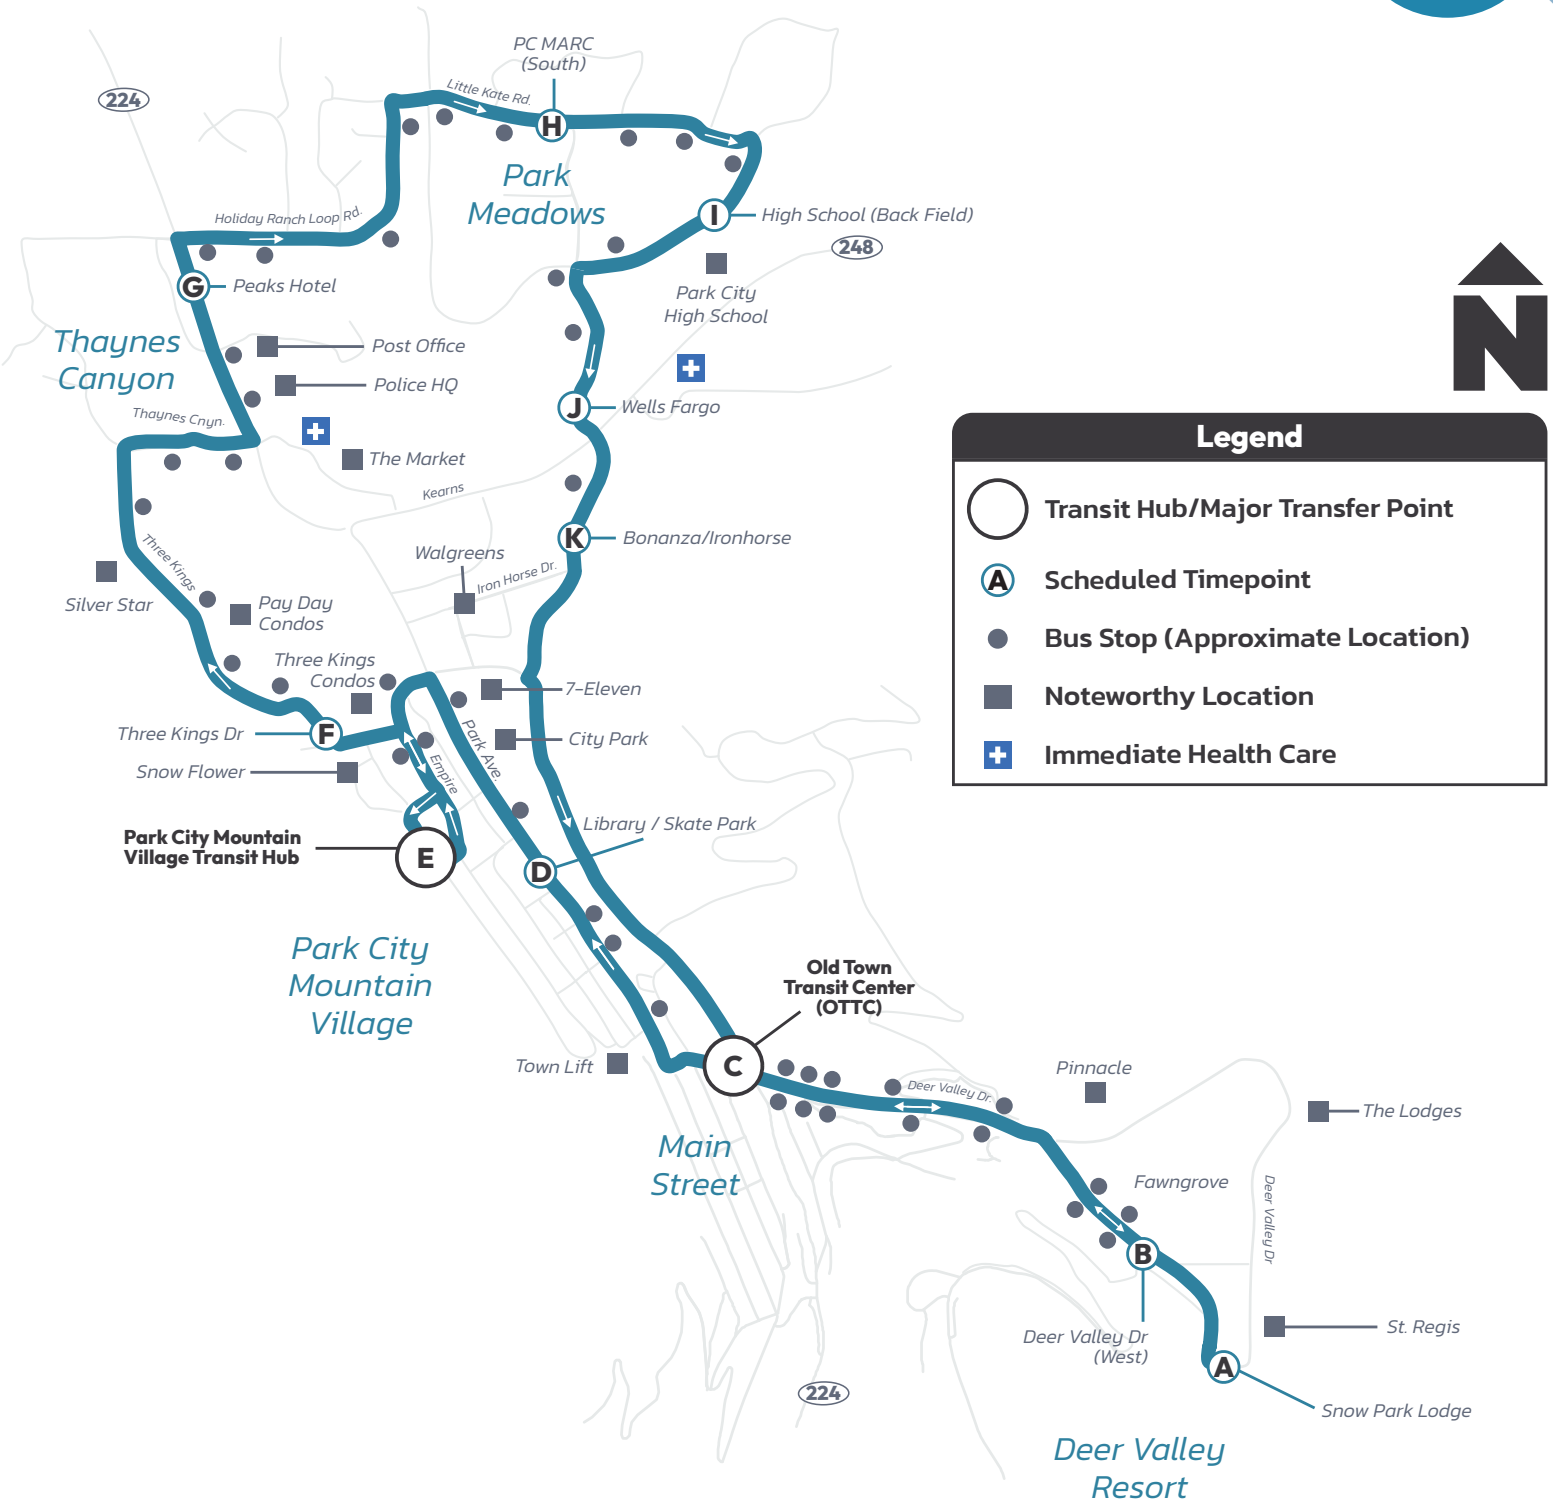

Hours: 8:10 AM–5:30 PM

From Old Town Transit Center (OTTC)
Seven days a week

Thaynes Canyon / Park Meadows

—Deer Valley Resort

Every 20 Minutes

Hours: 8:10 AM–5:30 PM

From Old Town Transit Center (OTTC)
Seven days a week