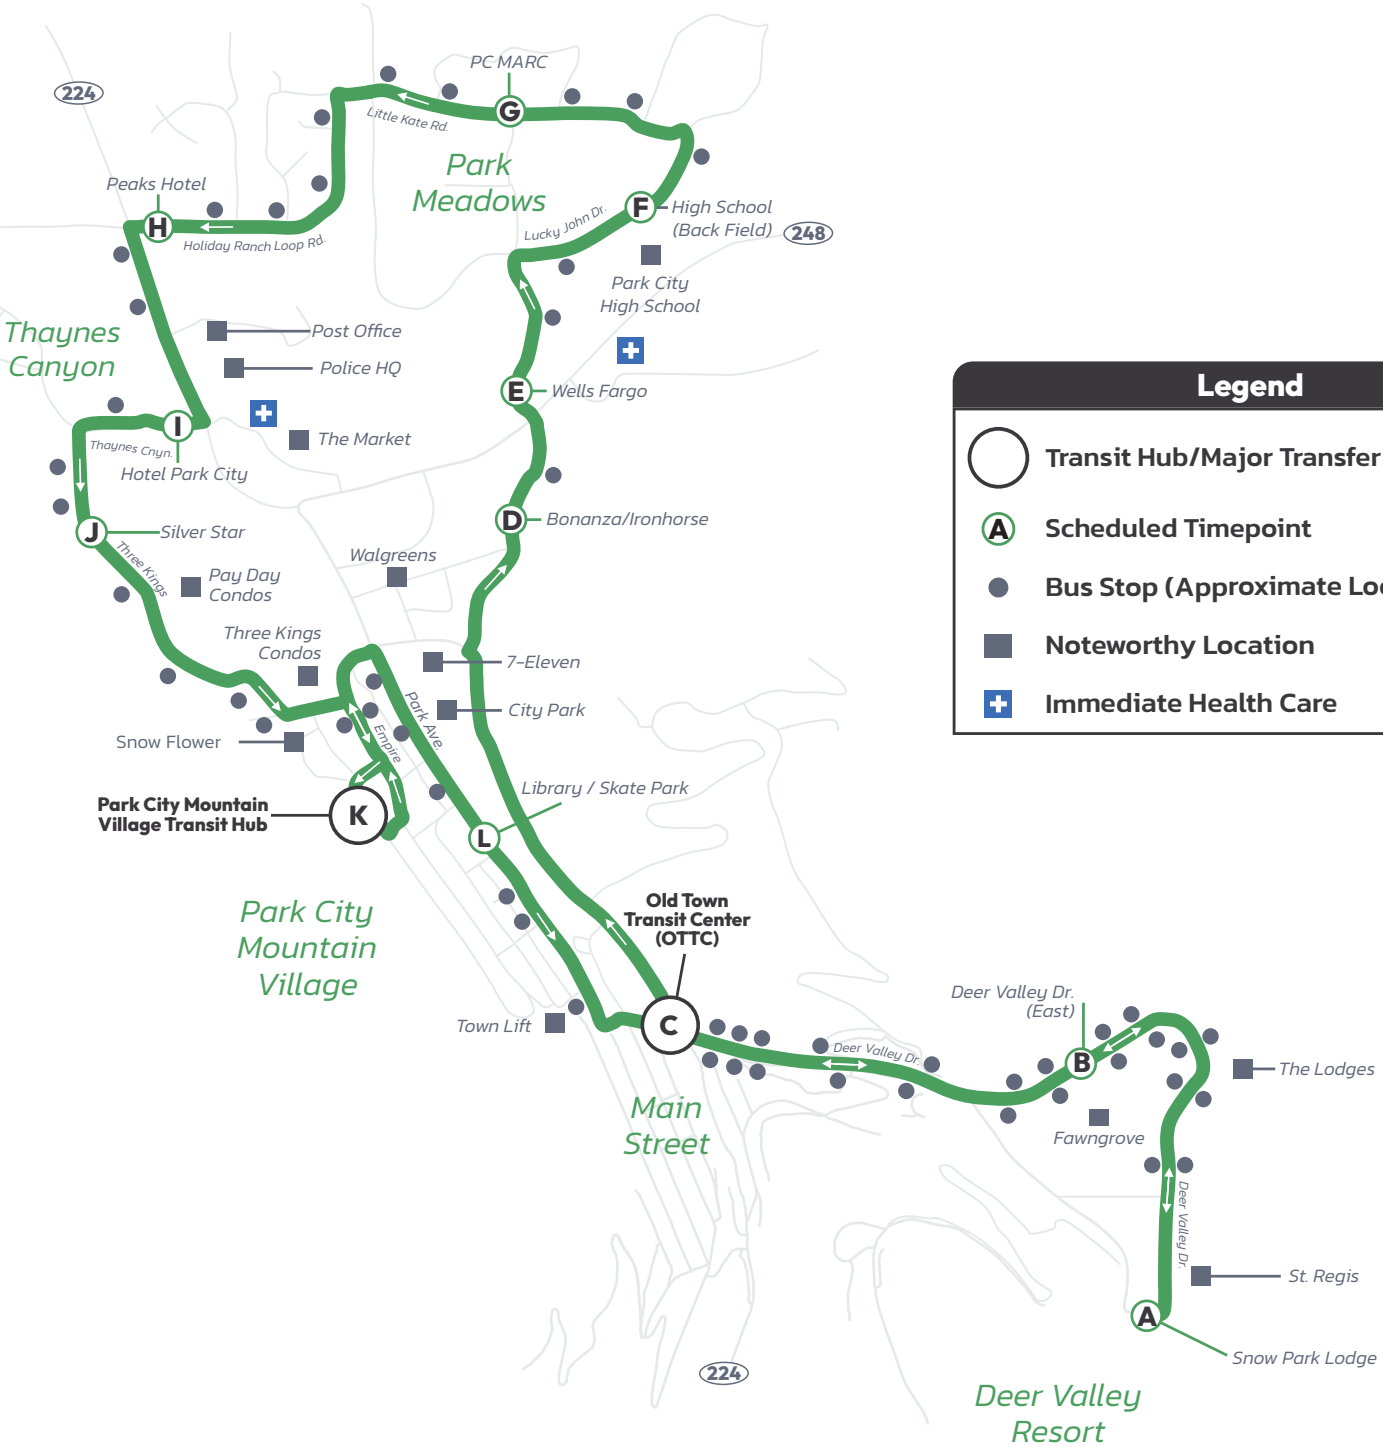

**Hours: 7:00 AM–11:00 PM**

From Old Town Transit Center (OTTC)  
Seven days a week

## Prospector Square— Deer Valley Resort

Every 20–30 Minutes

### Legend

- Transit Hub/Major Transfer Point
- Scheduled Timepoint
- Bus Stop (Approximate Location)
- Noteworthy Location
- Immediate Health Care

**7:00 AM—9:00 AM:** Buses every 30 min  
**9:00 AM—5:00 PM:** Buses every 20 min  
**5:00 PM—11:00 PM:** Buses every 30 min