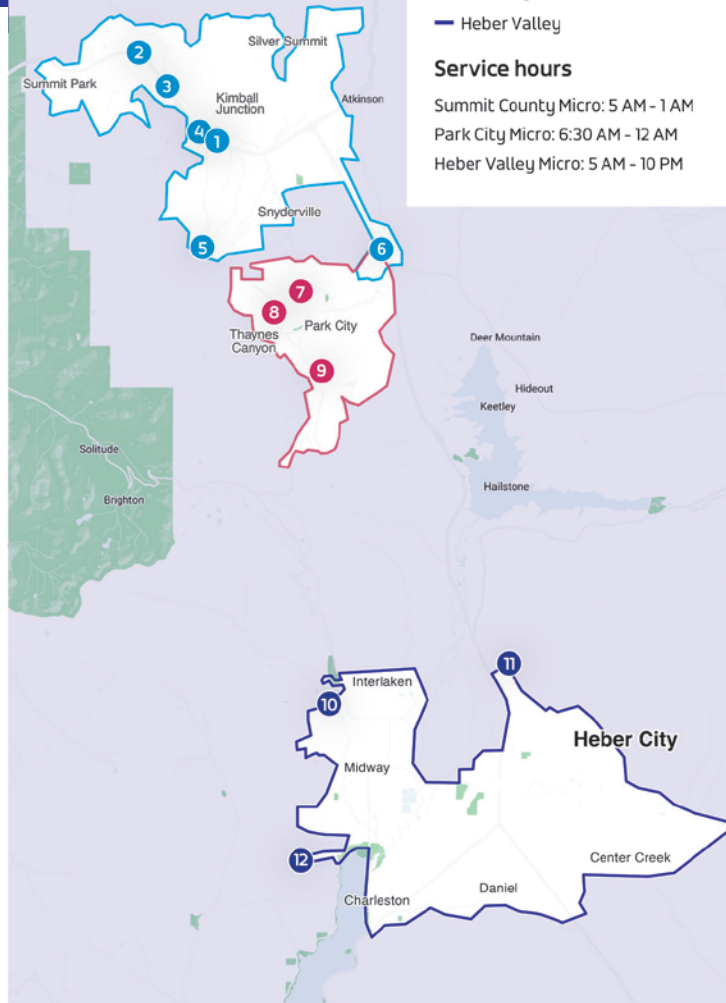

Popular Destinations

- ① Kimball Junction Transit Center
- ② Jeremy Ranch Park & Ride
- ③ Ecker Hill Park & Ride
- ④ Outlets Park City
- ⑤ Canyons Village Transit Hub
- ⑥ Park City Medical Center
- ⑦ Park City Municipal Athletic & Recreation Center (PC MARC)
- ⑧ Old Town Transit Center
- ⑨ Silver Lake Village
- ⑩ Wasatch Mountain State Park
- ⑪ Utah Valley University
- ⑫ Soldier Hollow Nordic Center