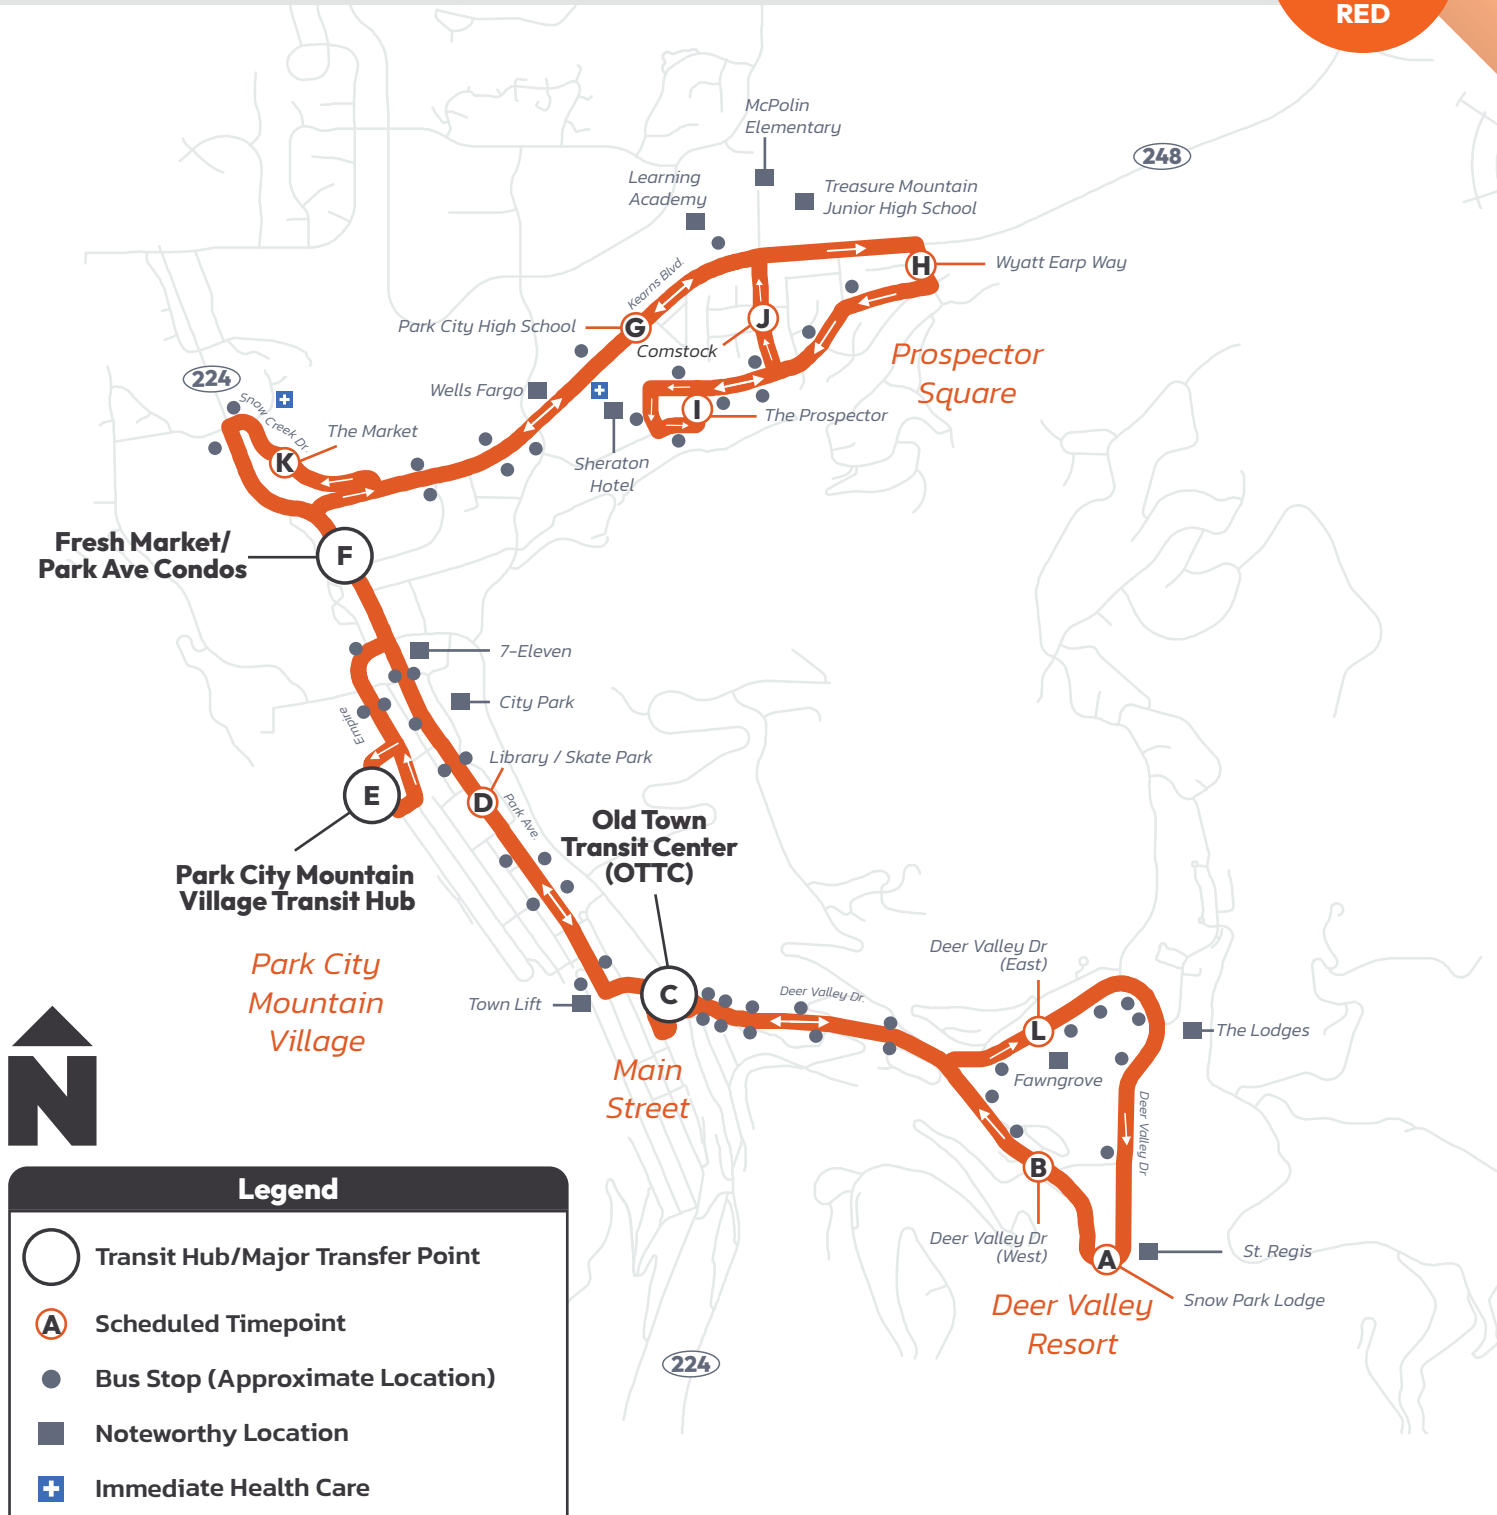

Para ver nuestro
Plan del Título VI, visite:
parkcitytransit.org

Hours: 6:50 AM–11:20 PM

From Old Town Transit Center (OTTC)

Seven days a week

Prospector Square— Deer Valley Resort

Every 20–30 Minutes

1
RED