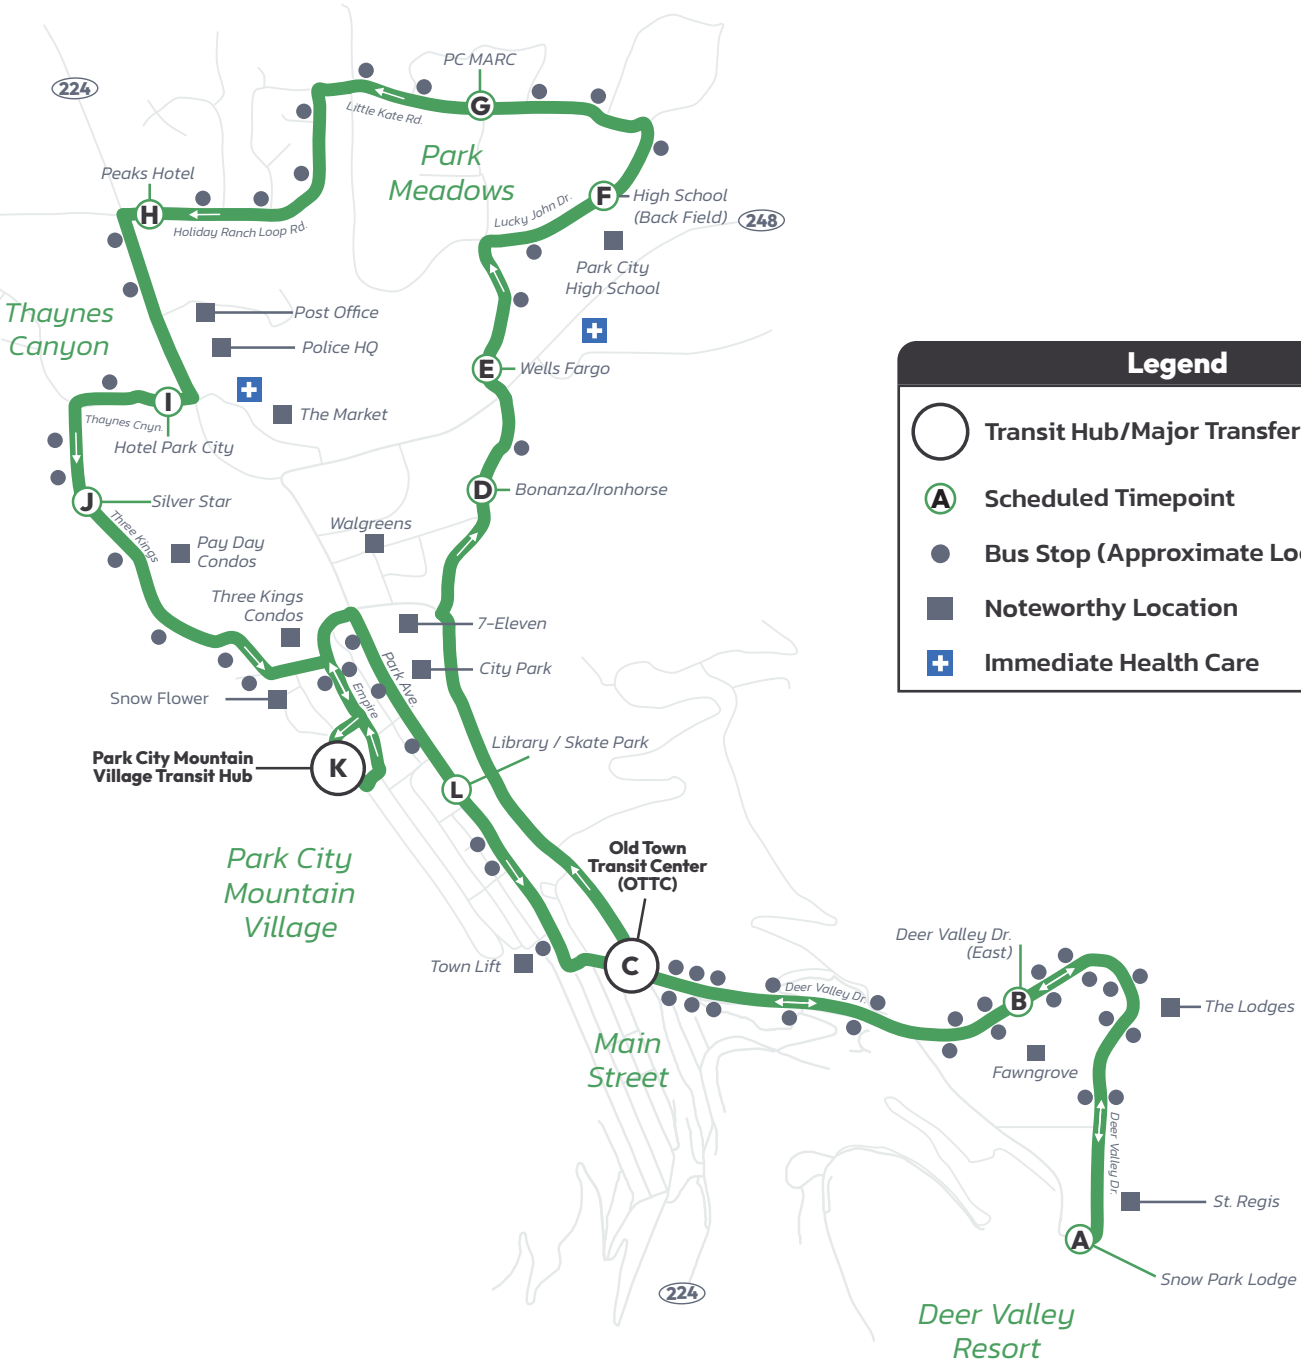

Hours: 7:00 AM–11:00 PM

From Old Town Transit Center (OTTC)

Seven days a week

Prospector Square— Deer Valley Resort

Every 20–30 Minutes

2
GREEN

7:00 AM—9:00 AM: Buses every 30 min

9:00 AM—5:00 PM: Buses every 20 min

Legend

- Transit Hub/Major Transfer Point
- Scheduled Timepoint
- Bus Stop (Approximate Location)
- Noteworthy Location

Hours: 6:40 AM–11:10 PM

From Old Town Transit Center (OTTC)

Seven days a week

Prospector Square— Deer Valley Resort