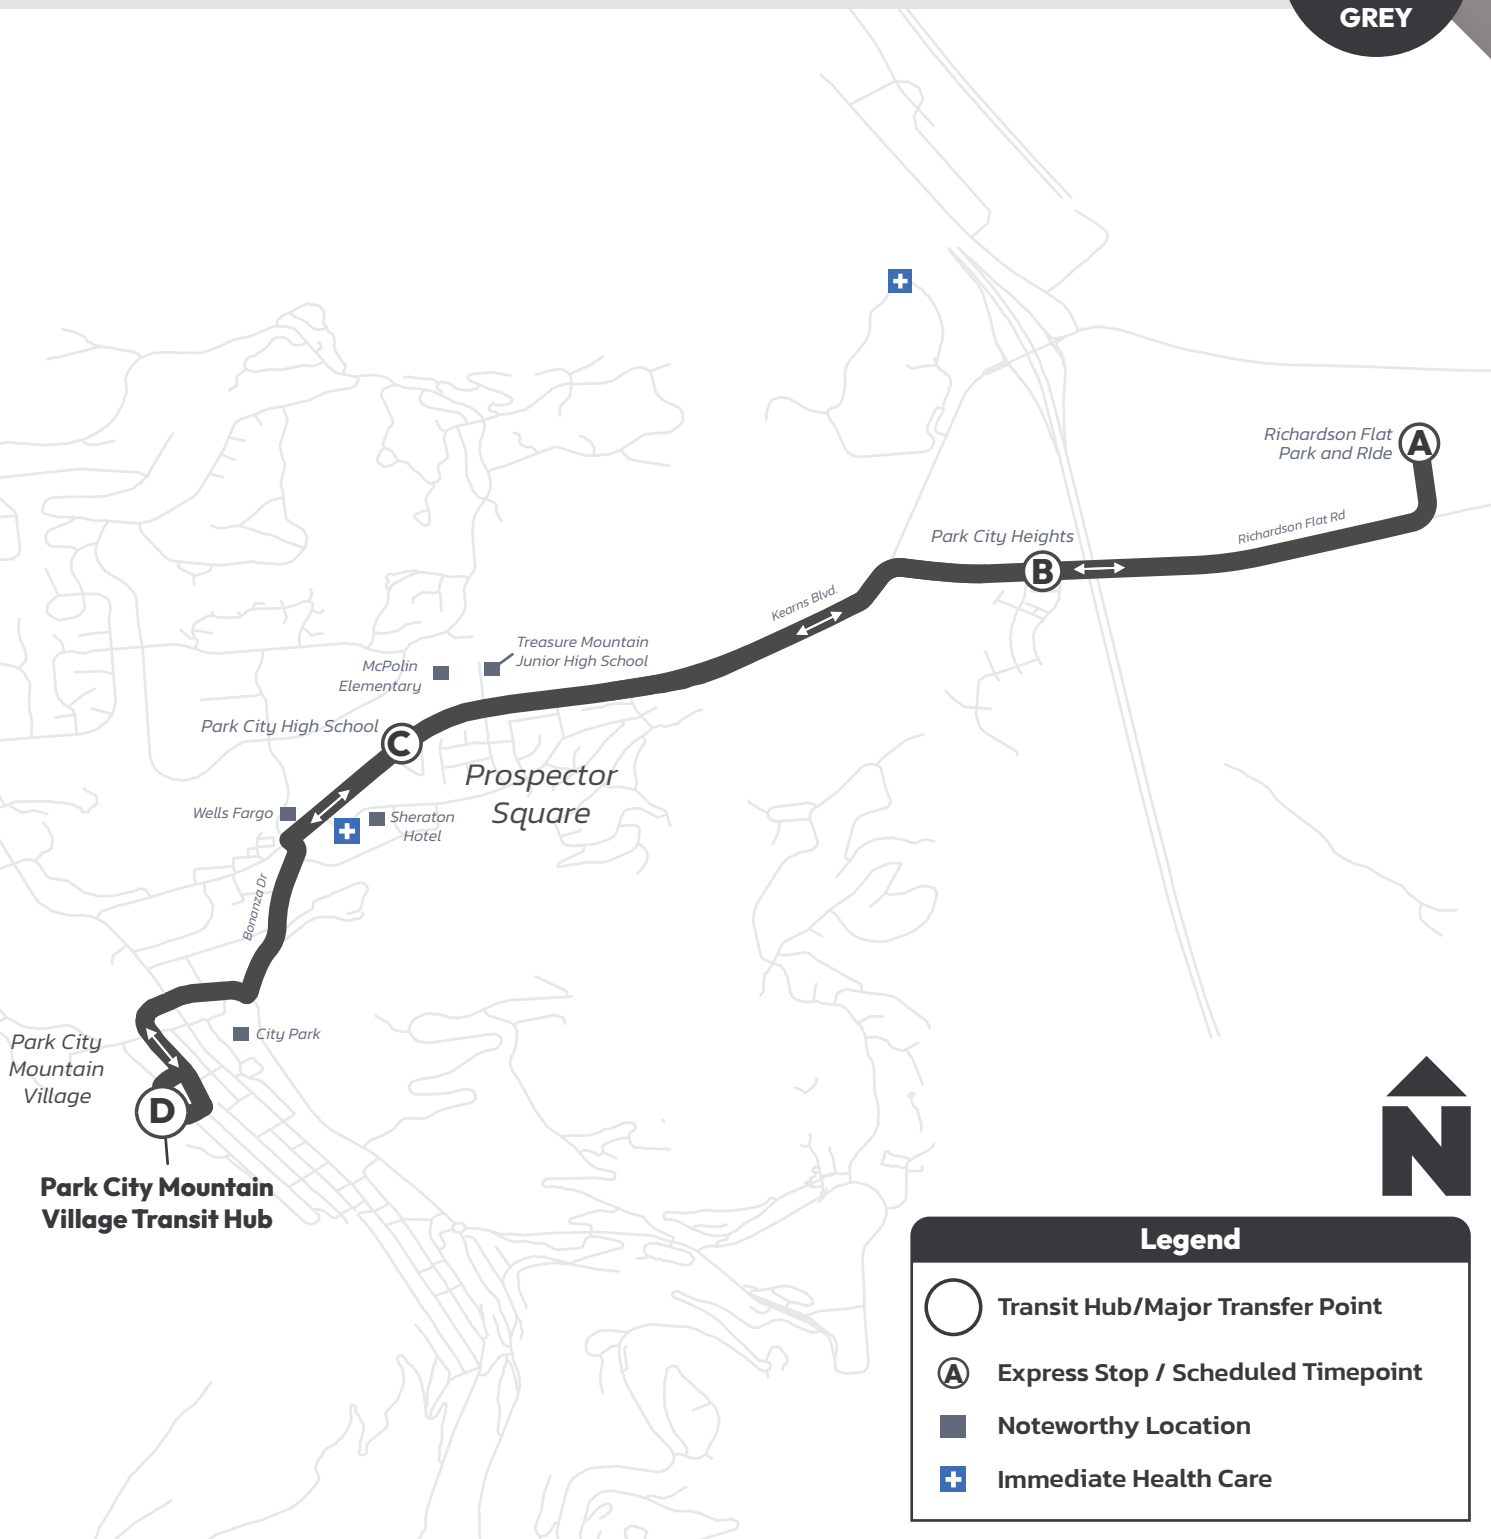

Hours: 5:45 AM-6:05 PM

From Richardson Flat Park & Ride
Seven days a week

Richardson Flat Park & Ride— Park City Mountain

Every 20 Minutes

7
GREY

Legend

-  Transit Hub/Major Transfer Point
-  Express Stop / Scheduled Timepoint
-  Noteworthy Location
-  Immediate Health Care