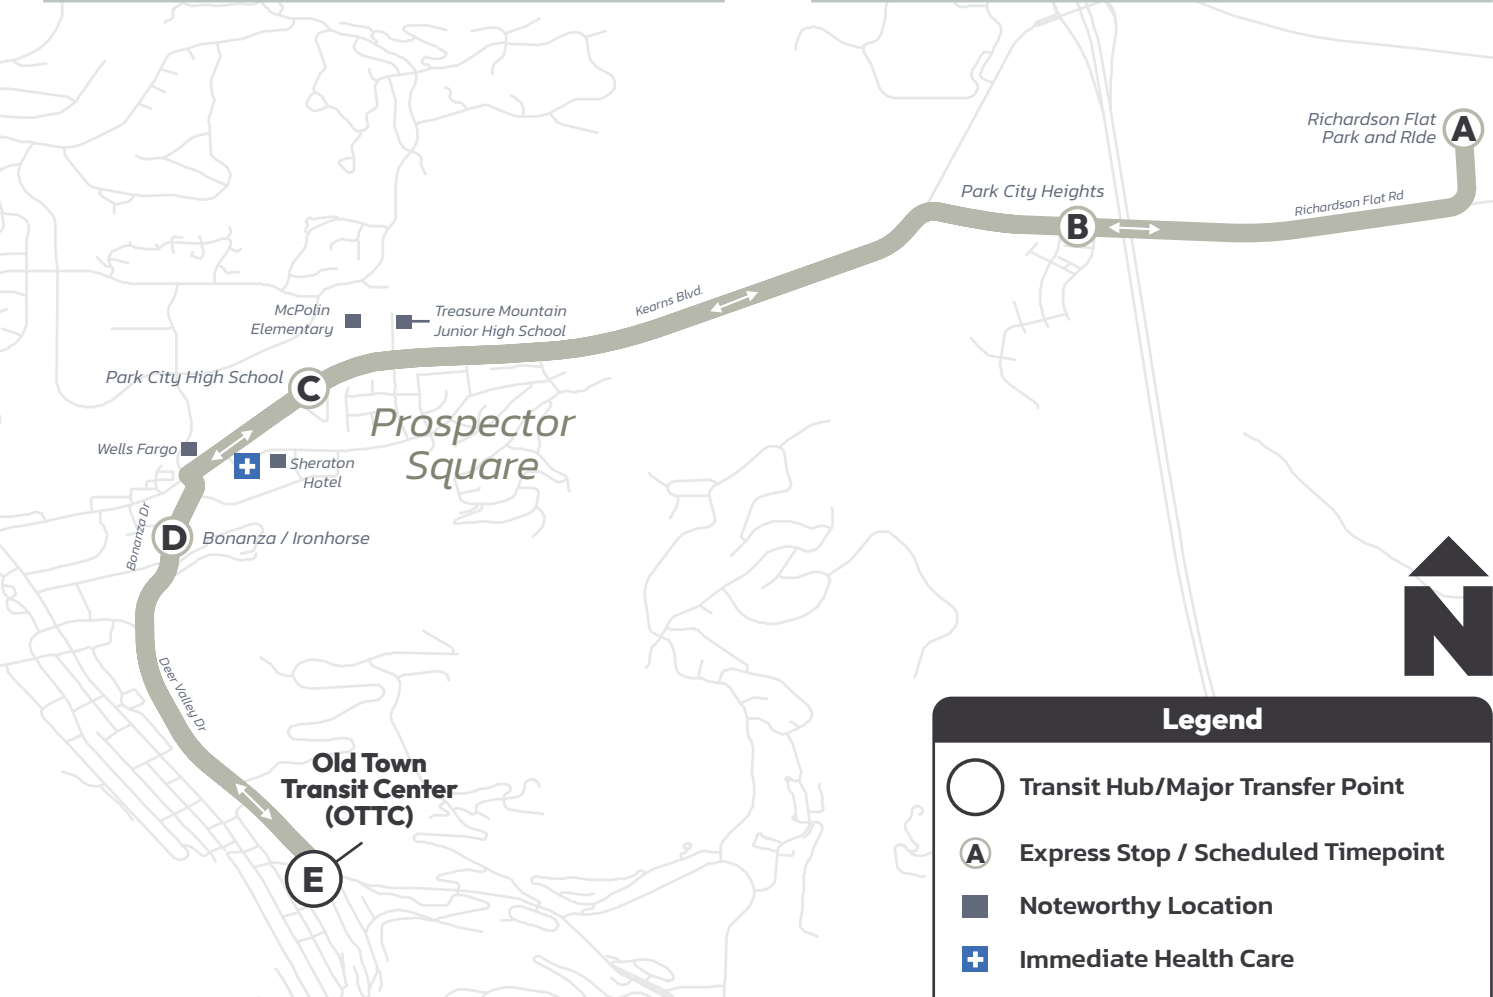

Hours: 5:45 AM-6:05 PM

From Richardson Flat Park & Ride
Seven days a week

Richardson Flat Park & Ride— Park City Mountain

Every 20 Minutes

7
GREY

Legend

-  Transit Hub/Major Transfer Point
-  Express Stop / Scheduled Timepoint
-  Noteworthy Location
-  Immediate Health Care