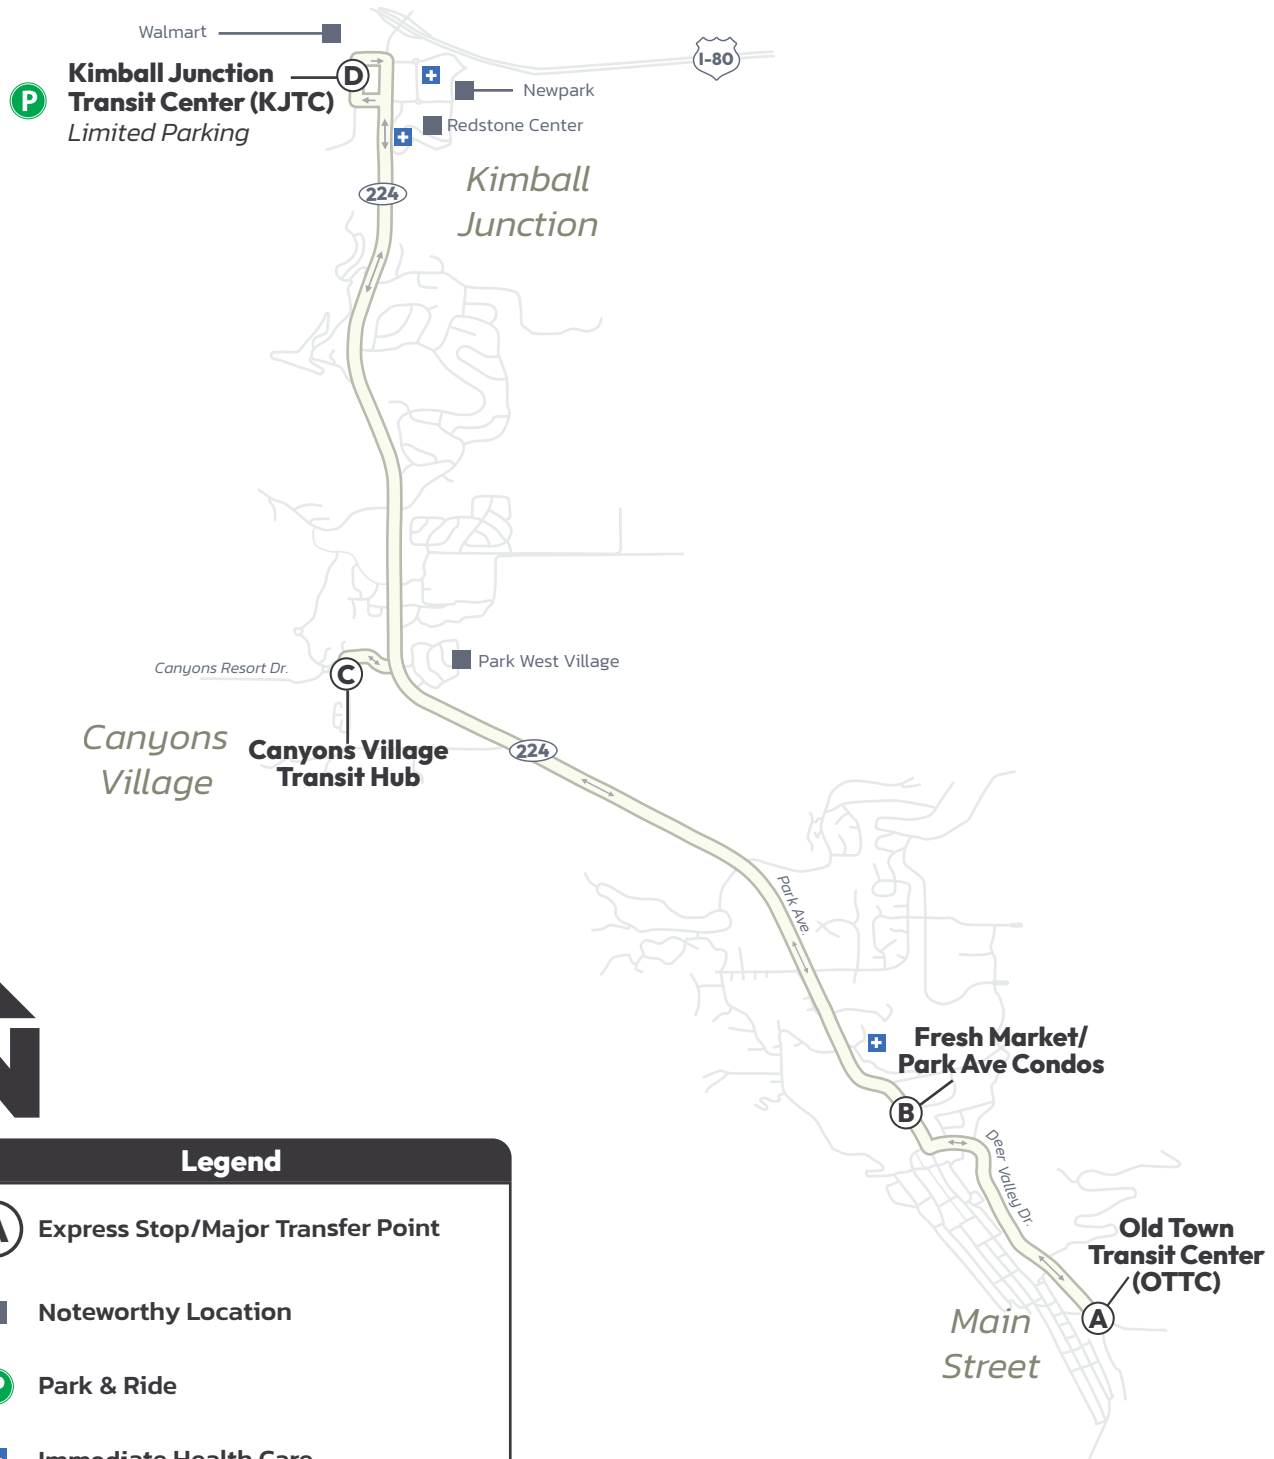

Hours: 6:40 AM–11:10 PM

From Old Town Transit Center (OTTC)

Seven days a week

Kimball Junction — Main Street Express

Every 15–30 Minutes

10
WHITE