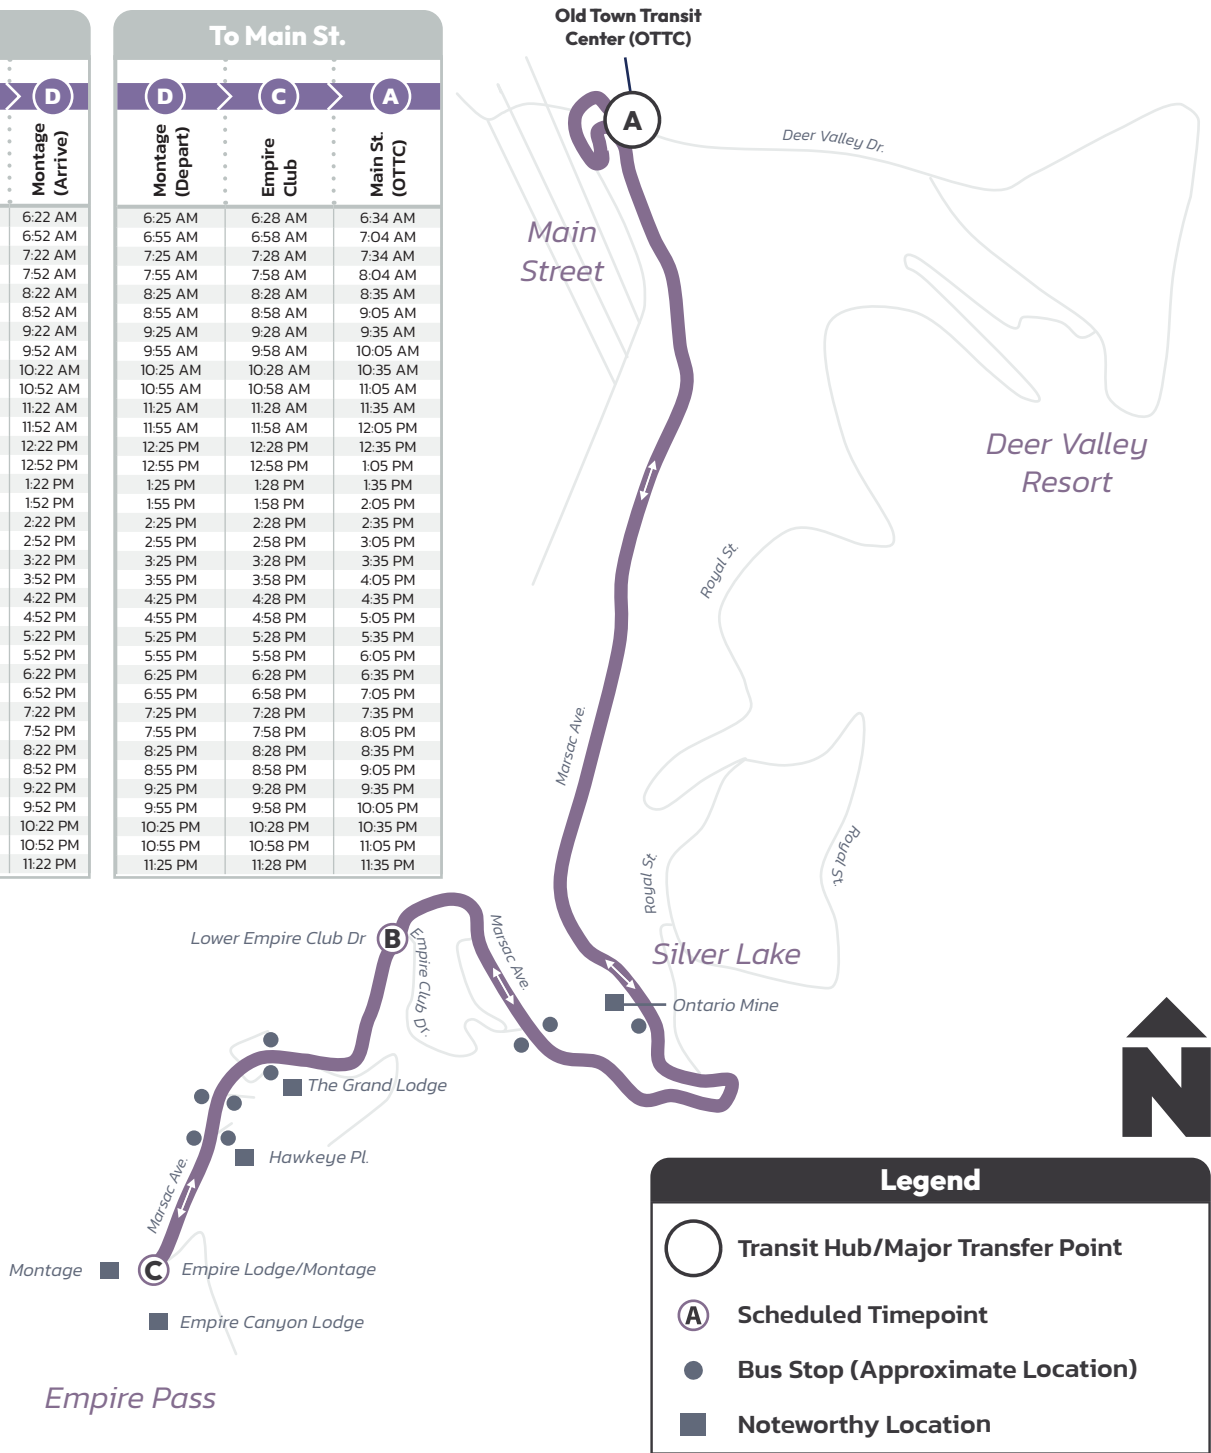

To Main St.		
D	C	A
Montage (Depart)	Empire Club	Main St. (OTTC)
6:25 AM	6:28 AM	6:34 AM
6:55 AM	6:58 AM	7:04 AM
7:25 AM	7:28 AM	7:34 AM
7:55 AM	7:58 AM	8:04 AM
8:25 AM	8:28 AM	8:35 AM
8:55 AM	8:58 AM	9:05 AM
9:25 AM	9:28 AM	9:35 AM
9:55 AM	9:58 AM	10:05 AM
10:25 AM	10:28 AM	10:35 AM
10:55 AM	10:58 AM	11:05 AM
11:25 AM	11:28 AM	11:35 AM
11:55 AM	11:58 AM	12:05 PM
12:25 PM	12:28 PM	12:35 PM
12:55 PM	12:58 PM	1:05 PM
1:25 PM	1:28 PM	1:35 PM
1:55 PM	1:58 PM	2:05 PM
2:25 PM	2:28 PM	2:35 PM
2:55 PM	2:58 PM	3:05 PM
3:25 PM	3:28 PM	3:35 PM
3:55 PM	3:58 PM	4:05 PM
4:25 PM	4:28 PM	4:35 PM
4:55 PM	4:58 PM	5:05 PM
5:25 PM	5:28 PM	5:35 PM
5:55 PM	5:58 PM	6:05 PM
6:25 PM	6:28 PM	6:35 PM
6:55 PM	6:58 PM	7:05 PM
7:25 PM	7:28 PM	7:35 PM
7:55 PM	7:58 PM	8:05 PM
8:25 PM	8:28 PM	8:35 PM
8:55 PM	8:58 PM	9:05 PM
9:25 PM	9:28 PM	9:35 PM
9:55 PM	9:58 PM	10:05 PM
10:25 PM	10:28 PM	10:35 PM
10:55 PM	10:58 PM	11:05 PM
11:25 PM	11:28 PM	11:35 PM

Legend

- Transit Hub/Major Transfer Point
- A Scheduled Timepoint
- Bus Stop (Approximate Location)
- Noteworthy Location