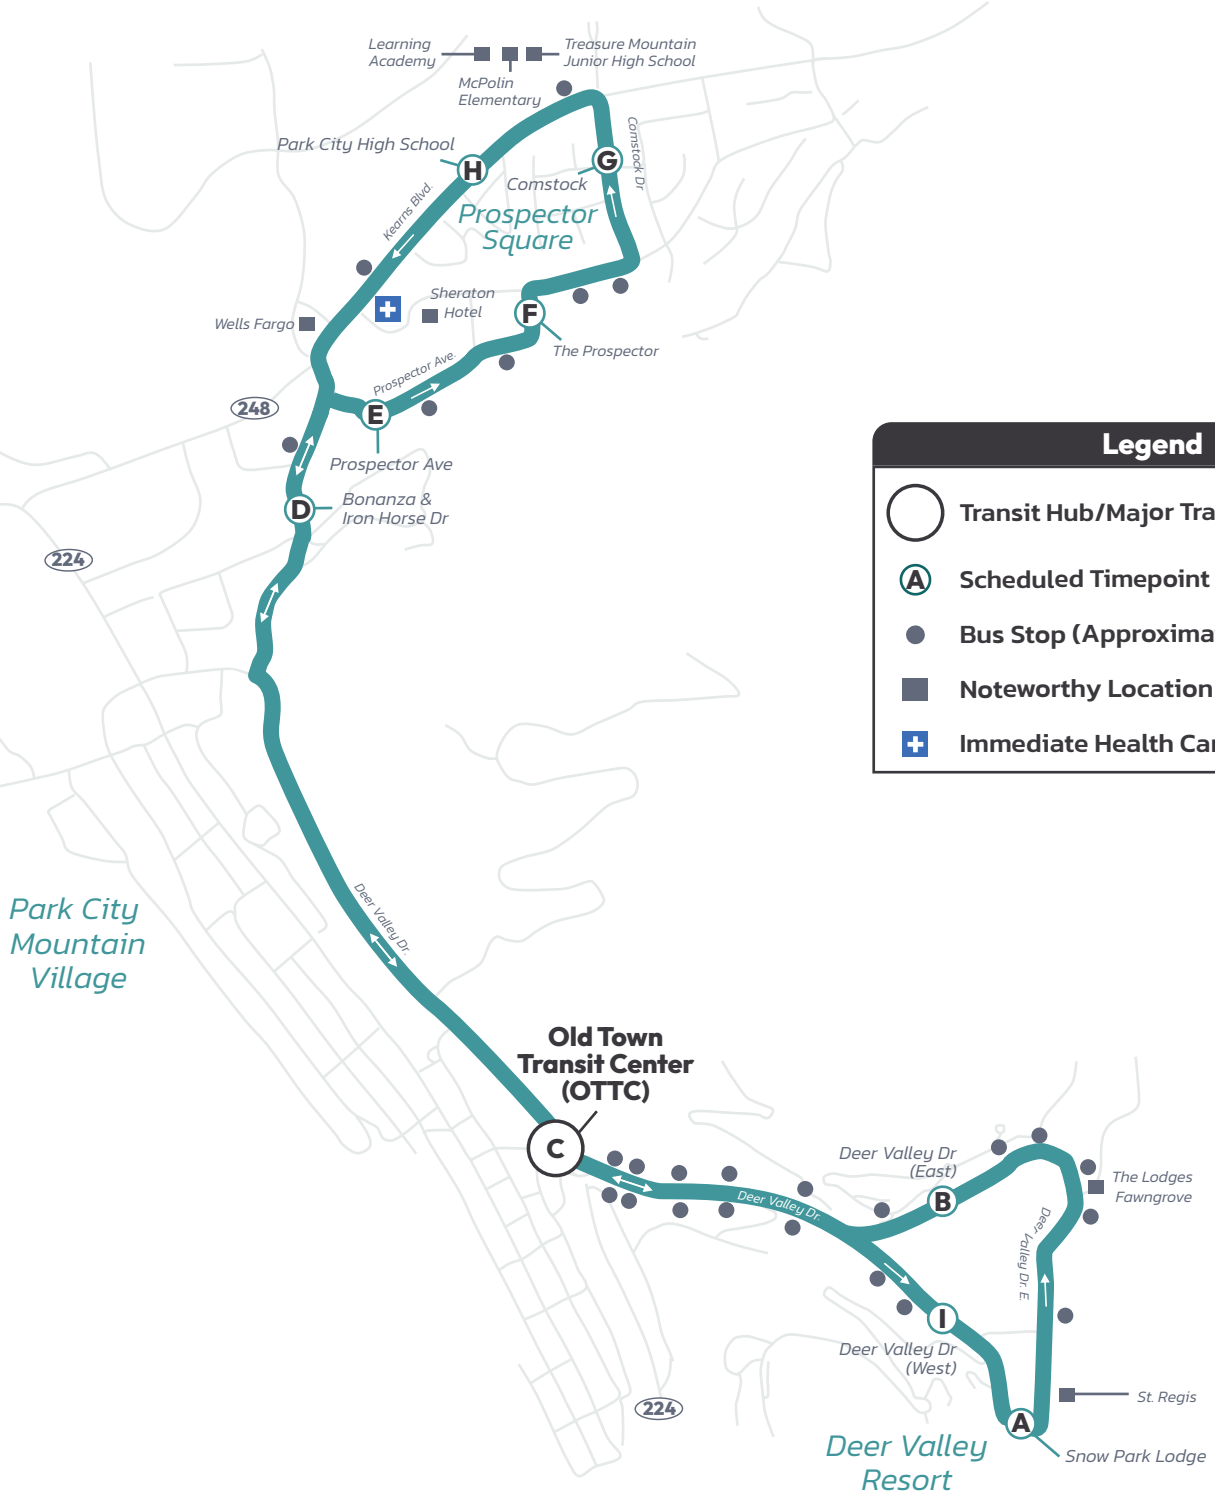

Hours: 7:00 AM—5:20 PM

From Old Town Transit Center (OTTC)

Seven days a week

Prospector Square— Deer Valley Express

Every 20 Minutes

Legend

- Transit Hub/Major Transfer Point
- Scheduled Timepoint
- Bus Stop (Approximate Location)
- Noteworthy Location
- Immediate Health Care