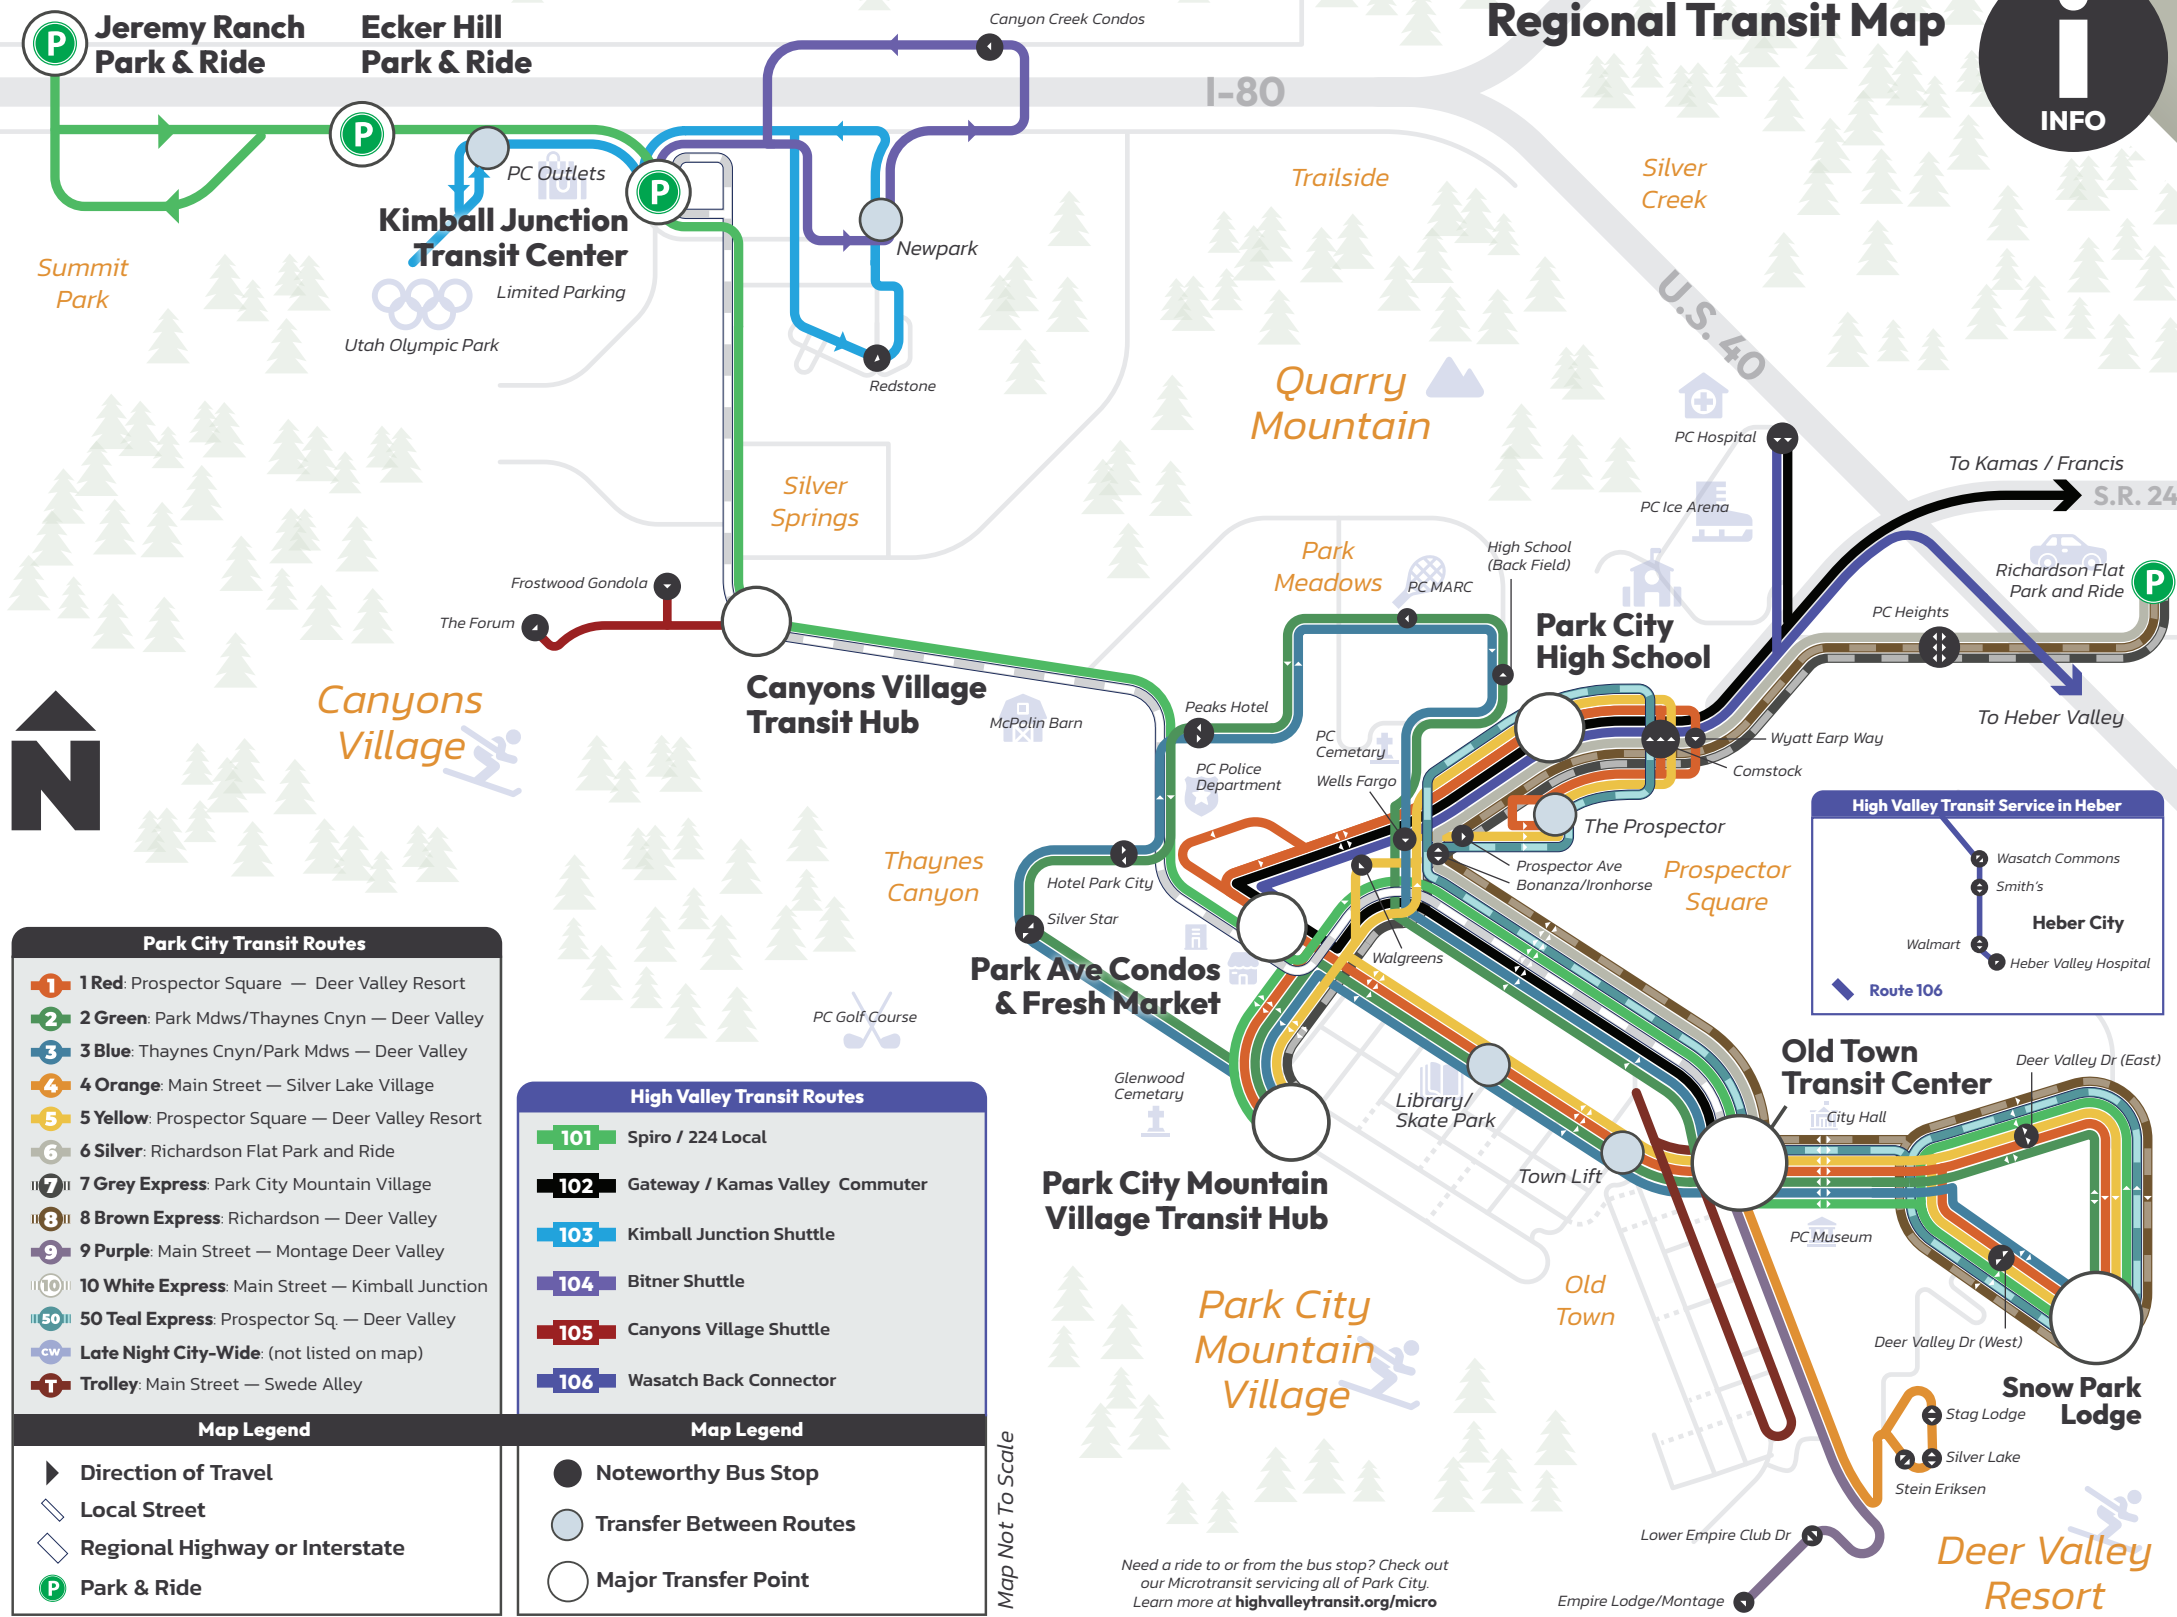

About This Guide

This guide contains information for **two different transit agencies**: Park City Transit and High Valley Transit. You're reading the Park City Transit section of the guide right now. For High Valley Transit info, flip to the middle of the booklet. Use the Regional Transit Map on the opposite page to learn more about how both systems connect to provide fare-free transit in the Park City region. Please note, the information in this guide is subject to change without notice. Please visit agency websites for the most up-to-date info.

Placeholder for
3-page foldout map.
Map is on next page.

Regional Transit Map

Park City Transit Routes	
1 Red	Prospector Square — Deer Valley Resort
2 Green	Park Mdws/Thaynes Cnyn — Deer Valley
3 Blue	Thaynes Cnyn/Park Mdws — Deer Valley
4 Orange	Main Street — Silver Lake Village
5 Yellow	Prospector Square — Deer Valley Resort
6 Silver	Richardson Flat Park and Ride
7 Grey Express	Park City Mountain Village
8 Brown Express	Richardson — Deer Valley
9 Purple	Main Street — Montage Deer Valley
10 White Express	Main Street — Kimball Junction
50 Teal Express	Prospector Sq — Deer Valley
cw	Late Night City-Wide: (not listed on map)
T	Trolley: Main Street — Swede Alley