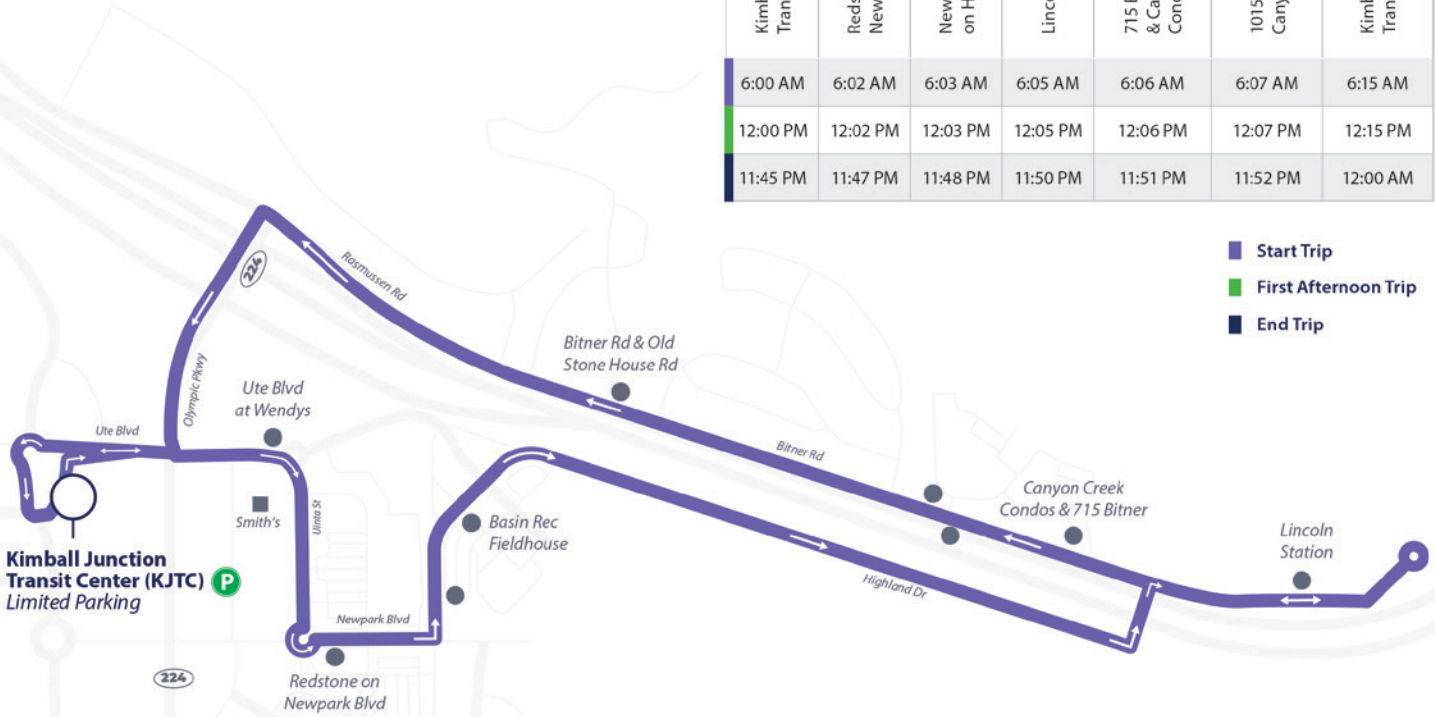

Hours: 6 AM–Midnight

Seven days a week

Bitner Shuttle

Every 15 Minutes

104

Counterclockwise loop

Kimball Junction Transit Center	Redstone on Newpark Blvd	Newpark Hotel on Highland Dr	Lincoln Station	715 Bitner Rd & Canyon Creek Condos	1015 Bitner & Canyon Creek	Kimball Junction Transit Center
6:00 AM	6:02 AM	6:03 AM	6:05 AM	6:06 AM	6:07 AM	6:15 AM
12:00 PM	12:02 PM	12:03 PM	12:05 PM	12:06 PM	12:07 PM	12:15 PM
11:45 PM	11:47 PM	11:48 PM	11:50 PM	11:51 PM	11:52 PM	12:00 AM

- Start Trip
- First Afternoon Trip
- End Trip

Legend

- Transit Hub/Major Transfer Point
- Bus Stop (Approximate Location)
- Noteworthy Location
- Park & Ride

Note:
Timepoints shown are High Valley Transit's major stops. Please visit highvalleytransit.org/bus-routes or scan the QR code for detailed timetable.