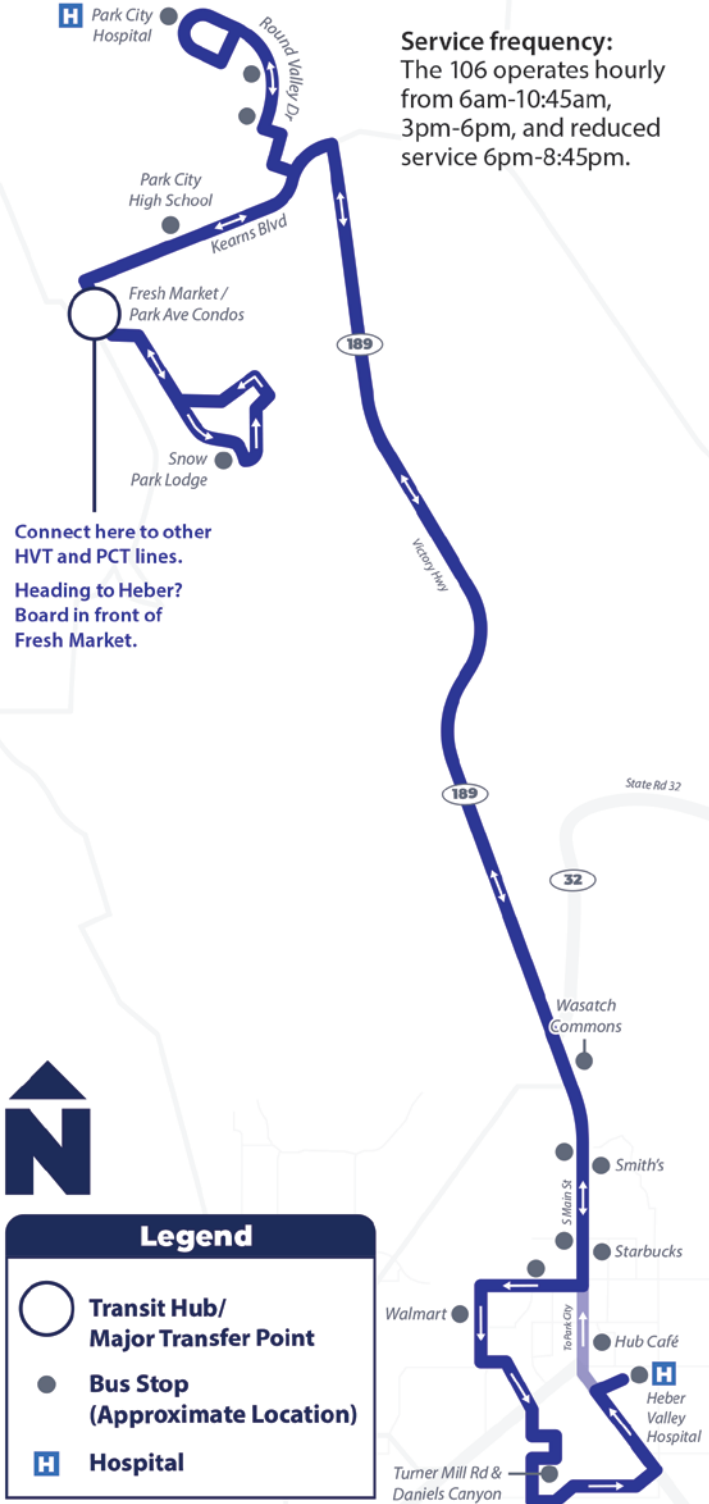

Service frequency:
The 106 operates hourly from 6am-10:45am, 3pm-6pm, and reduced service 6pm-8:45pm.

Connect here to other HVT and PCT lines.
Heading to Heber? Board in front of Fresh Market.

Legend

- Transit Hub/
  Major Transfer Point
- Bus Stop
  (Approximate Location)
- Hospital

Inbound to Heber City

Snow Park Lodge & Deer Valley	Park Ave & Fresh Market	Park City Medical Center	Wasatch Commons & US 40	N Main St & 500 N (Holiday Lanes)	S 300 W & W 1080 S (Walmart)	Turnmill Mill Rd & Daniels Canyon	Heber Valley Hospital
7:00 AM	7:09 AM	7:20 AM	7:37 AM	7:40 AM	7:46 AM	7:48 AM	7:55 AM
8:00 AM	8:09 AM	8:20 AM	8:37 AM	8:40 AM	8:46 AM	8:48 AM	8:55 AM
9:00 AM	9:09 AM	9:20 AM	9:37 AM	9:40 AM	9:46 AM	9:48 AM	9:55 AM
3:00 PM	3:09 PM	3:20 PM	3:37 PM	3:40 PM	3:46 PM	3:48 PM	3:55 PM
4:00 PM	4:09 PM	4:20 PM	4:37 PM	4:40 PM	4:46 PM	4:48 PM	4:55 PM
5:00 PM	5:09 PM	5:20 PM	5:37 PM	5:40 PM	5:46 PM	5:48 PM	5:55 PM
6:00 PM	6:09 PM	6:20 PM	6:37 PM	6:40 PM	6:46 PM	6:48 PM	6:55 PM
8:00 PM	8:09 PM	8:20 PM	8:37 PM	8:40 PM	8:46 PM	8:48 PM	8:55 PM

Outbound to Deer Valley Resort

Heber Valley Hospital	Main St & E 1200 S (Hub Café)	Main St & 500 N (Smith's)	Wasatch Commons & US 40	Park City Medical Center	Park Ave Condos	Snow Park Lodge & Deer Valley
6:03 AM	6:05 AM	6:09 AM	6:12 AM	6:32 AM	6:47 AM	6:57 AM
7:03 AM	7:05 AM	7:09 AM	7:12 AM	7:32 AM	7:47 AM	7:57 AM
8:03 AM	8:05 AM	8:09 AM	8:12 AM	8:32 AM	8:47 AM	8:57 AM
9:03 AM	9:05 AM	9:09 AM	9:12 AM	9:32 AM	9:47 AM	9:57 AM
10:03 AM	10:05 AM	10:09 AM	10:12 AM	10:32 AM	10:47 AM	10:57 AM
4:03 PM	4:05 PM	4:09 PM	4:12 PM	4:32 PM	4:47 PM	4:57 PM
5:03 PM	5:05 PM	5:09 PM	5:12 PM	5:32 PM	5:47 PM	5:57 PM
7:03 PM	7:05 PM	7:09 PM	7:12 PM	7:32 PM	7:47 PM	7:57 PM

Note:
Timepoints shown are High Valley Transit's major stops. Please visit highvalleytransit.org/bus-routes or scan the QR code for detailed timetable.