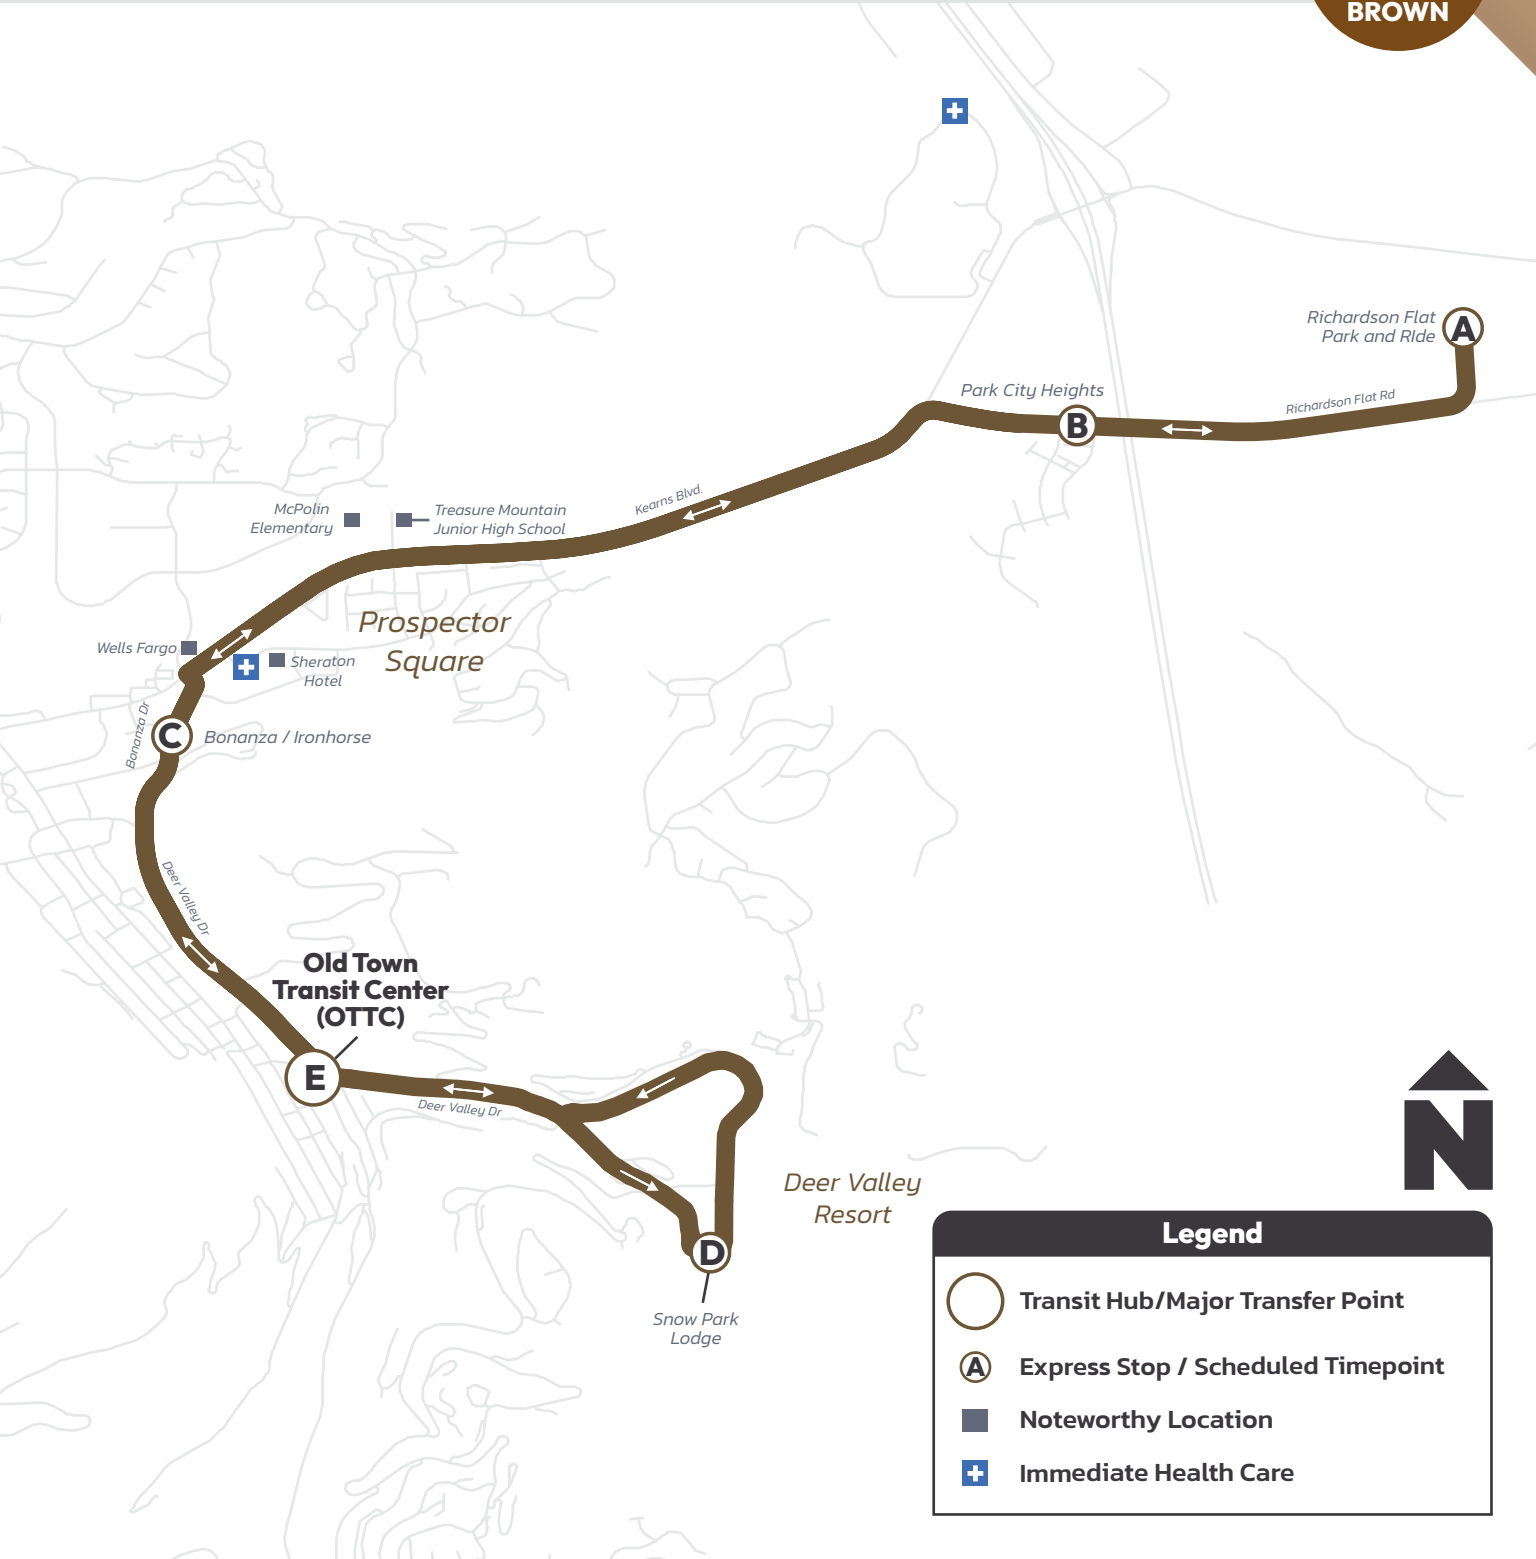

Hours: 5:30 AM-5:50 PM

From Richardson Flat Park & Ride

Seven days a week

Deer Valley — Richardson Flat Park & Ride

Every 20 Minutes

Legend

- Transit Hub/Major Transfer Point
- Express Stop / Scheduled Timepoint
- Noteworthy Location
- Immediate Health Care