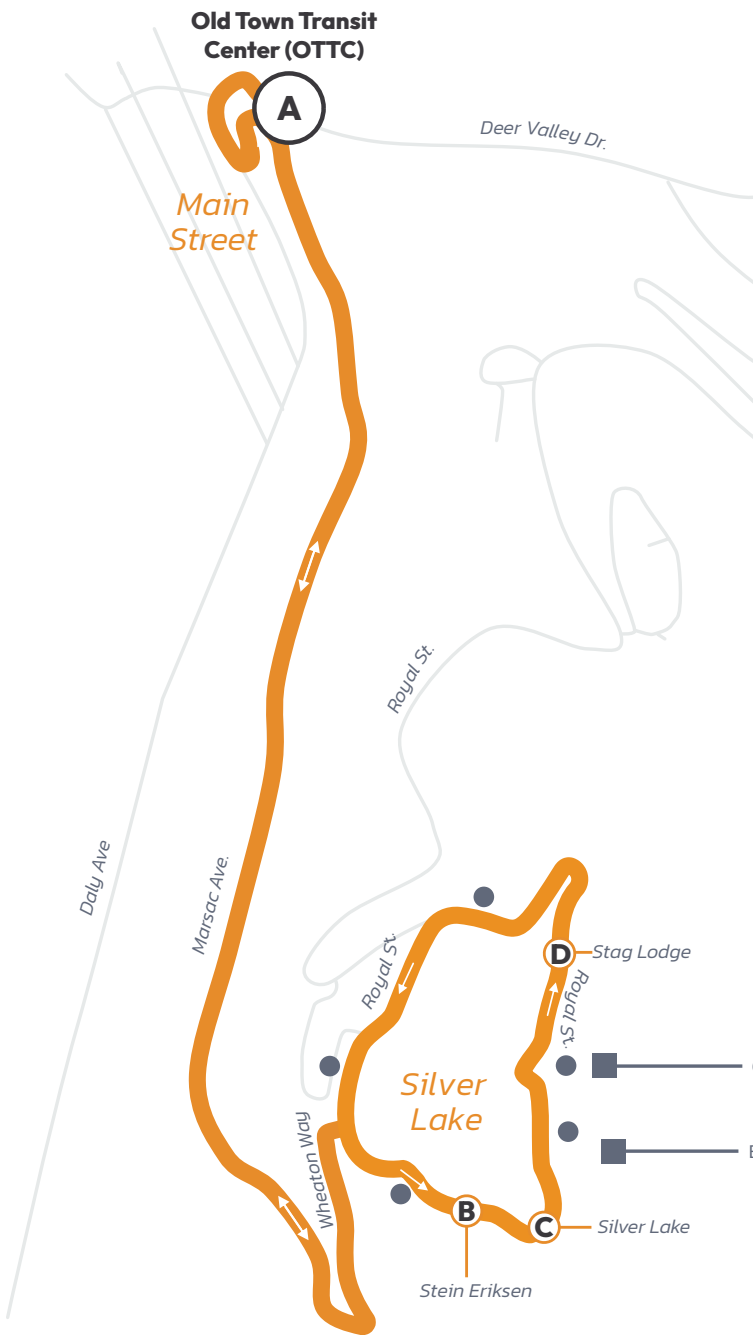

Hours: 6:14 AM–11:14 PM

From Old Town Transit Center (OTTC)

Seven days a week

**Main Street —
Silver Lake Village**

Every 30 Minutes

To Silver Lake		
A	B	C
Main St. (OTTC)	Stein Eriksen	Silver Lake (Arrive)
6:14 AM	6:19 AM	6:20 AM
6:44 AM	6:49 AM	6:50 AM
7:14 AM	7:19 AM	7:20 AM
7:44 AM	7:49 AM	7:50 AM
8:14 AM	8:19 AM	8:20 AM
8:44 AM	8:49 AM	8:50 AM
9:14 AM	9:19 AM	9:20 AM
9:44 AM	9:49 AM	9:50 AM
10:14 AM	10:19 AM	10:20 AM
10:44 AM	10:49 AM	10:50 AM
11:14 AM	11:19 AM	11:20 AM
11:44 AM	11:49 AM	11:50 AM
12:14 PM	12:19 PM	12:20 PM
12:44 PM	12:49 PM	12:50 PM
1:14 PM	1:19 PM	1:20 PM
1:44 PM	1:49 PM	1:50 PM
2:14 PM	2:19 PM	2:20 PM
2:44 PM	2:49 PM	2:50 PM
3:14 PM	3:19 PM	3:20 PM
3:44 PM	3:49 PM	3:50 PM
4:14 PM	4:19 PM	4:20 PM
4:44 PM	4:49 PM	4:50 PM
5:14 PM	5:19 PM	5:20 PM
5:44 PM	5:49 PM	5:50 PM
6:14 PM	6:19 PM	6:20 PM
6:44 PM	6:49 PM	6:50 PM
7:14 PM	7:19 PM	7:20 PM
7:44 PM	7:49 PM	7:50 PM
8:14 PM	8:19 PM	8:20 PM
8:44 PM	8:49 PM	8:50 PM
9:14 PM	9:19 PM	9:20 PM
9:44 PM	9:49 PM	9:50 PM
10:14 PM	10:19 PM	10:20 PM
10:44 PM	10:49 PM	10:50 PM
11:14 PM	11:19 PM	11:20 PM

To Main Street		
C	D	A
Silver Lake (Depart)	Stag Lodge	Main St. (OTTC)
6:22 AM	6:22 AM	6:32 AM
6:52 AM	6:52 AM	7:02 AM
7:22 AM	7:22 AM	7:32 AM
7:52 AM	7:52 AM	8:02 AM
8:22 AM	8:22 AM	8:32 AM
8:52 AM	8:52 AM	9:02 AM
9:22 AM	9:22 AM	9:32 AM
9:52 AM	9:52 AM	10:02 AM
10:22 AM	10:22 AM	10:32 AM
10:52 AM	10:52 AM	11:02 AM
11:22 AM	11:22 AM	11:32 AM
11:52 AM	11:52 AM	12:02 PM
12:22 PM	12:22 PM	12:32 PM
12:52 PM	12:52 PM	1:02 PM
1:22 PM	1:22 PM	1:32 PM
1:52 PM	1:52 PM	2:02 PM
2:22 PM	2:22 PM	2:32 PM
2:52 PM	2:52 PM	3:02 PM
3:22 PM	3:22 PM	3:32 PM
3:52 PM	3:52 PM	4:02 PM
4:22 PM	4:22 PM	4:32 PM
4:52 PM	4:52 PM	5:02 PM
5:22 PM	5:22 PM	5:32 PM
5:52 PM	5:52 PM	6:02 PM
6:22 PM	6:22 PM	6:32 PM
6:52 PM	6:52 PM	7:02 PM
7:22 PM	7:22 PM	7:32 PM
7:52 PM	7:52 PM	8:02 PM
8:22 PM	8:22 PM	8:32 PM
8:52 PM	8:52 PM	9:02 PM
9:22 PM	9:22 PM	9:32 PM
9:52 PM	9:52 PM	10:02 PM
10:22 PM	10:22 PM	10:32 PM
10:52 PM	10:52 PM	11:02 PM
11:22 PM	11:22 PM	11:32 PM

Legend

- Transit Hub/Major Transfer Point
- Scheduled Timepoint
- Bus Stop (Approximate Location)
- Noteworthy Location