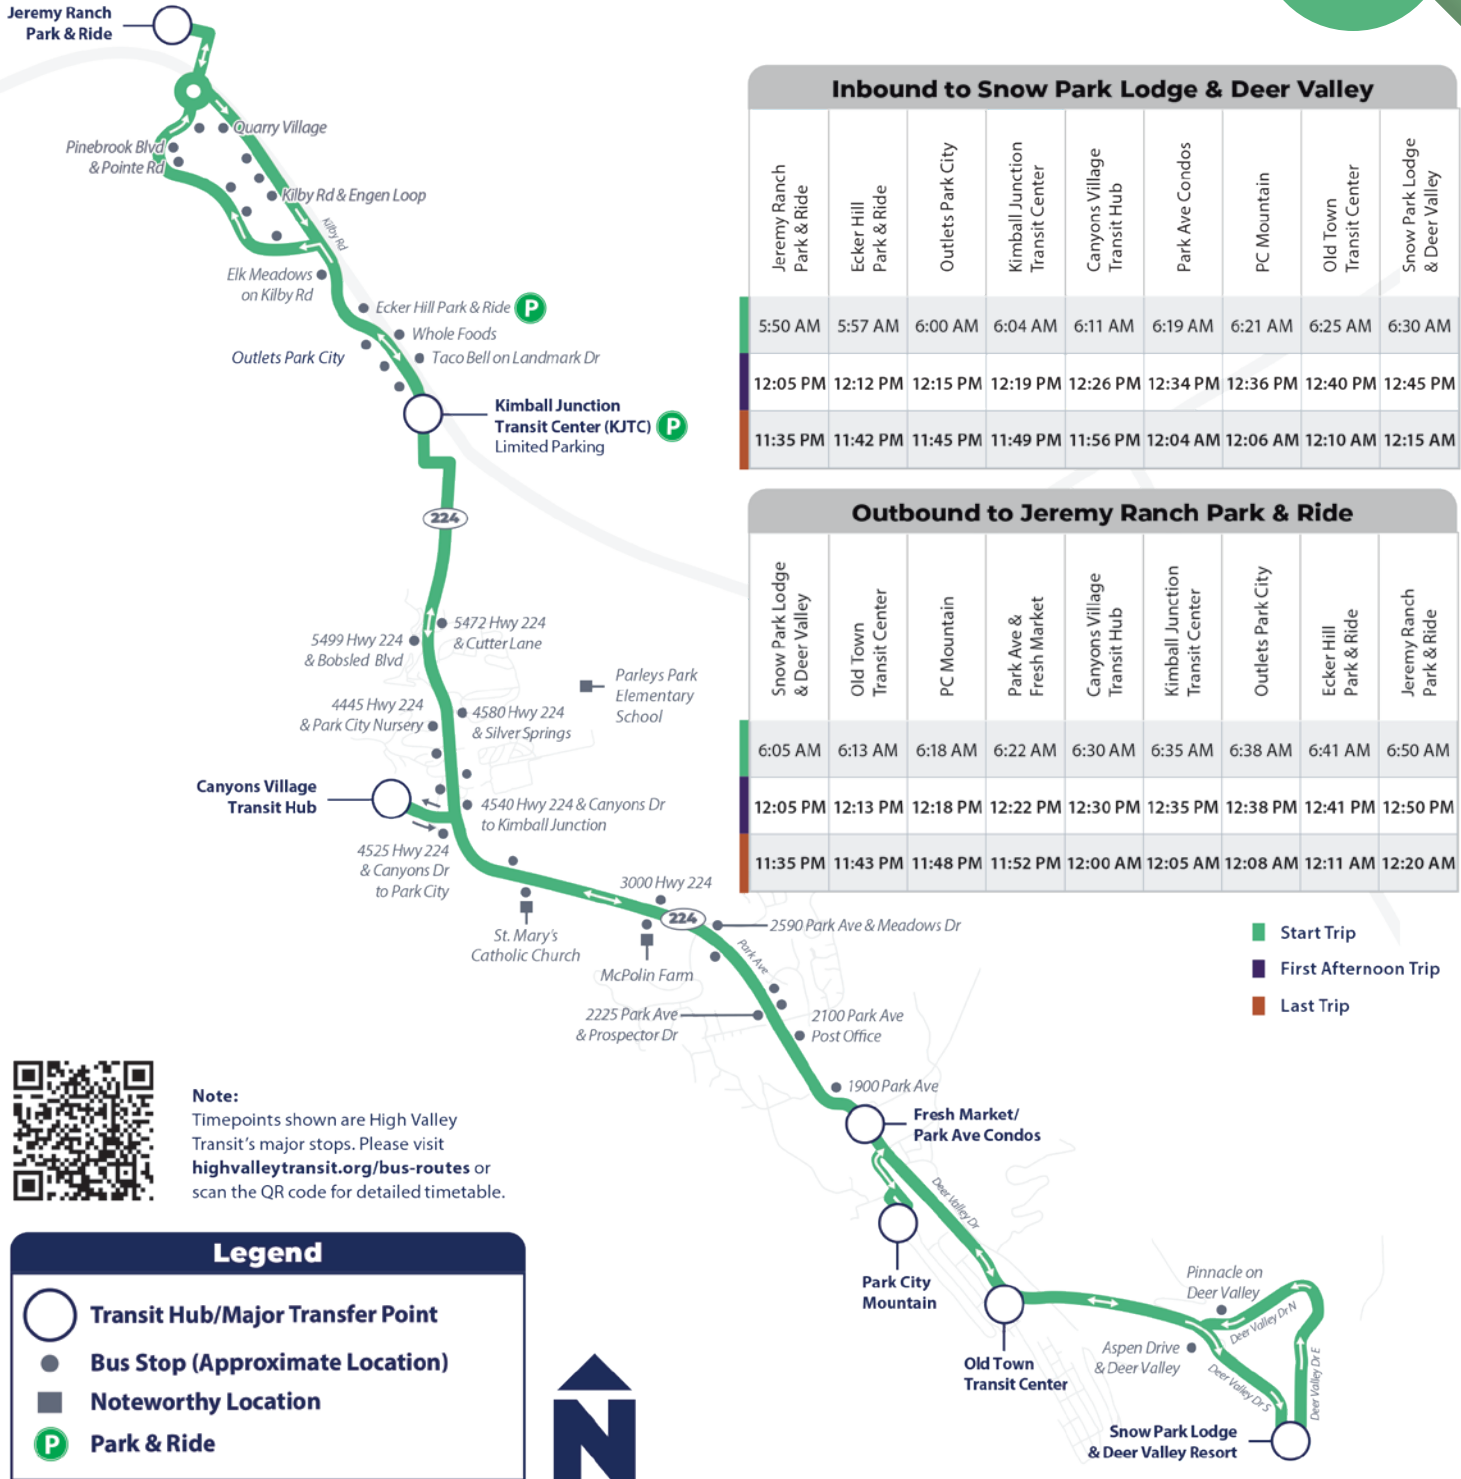

Download the
High Valley
Transit app.

Hours: 5:50 AM–12:20 AM

Seven days a week

Spiro / 224 Local

Every 15 Minutes

101

Inbound to Snow Park Lodge & Deer Valley

Jeremy Ranch Park & Ride	Ecker Hill Park & Ride	Outlets Park City	Kimball Junction Transit Center	Canyons Village Transit Hub	Park Ave Condos	PC Mountain	Old Town Transit Center	Snow Park Lodge & Deer Valley
5:50 AM	5:57 AM	6:00 AM	6:04 AM	6:11 AM	6:19 AM	6:21 AM	6:25 AM	6:30 AM
12:05 PM	12:12 PM	12:15 PM	12:19 PM	12:26 PM	12:34 PM	12:36 PM	12:40 PM	12:45 PM
11:35 PM	11:42 PM	11:45 PM	11:49 PM	11:56 PM	12:04 AM	12:06 AM	12:10 AM	12:15 AM