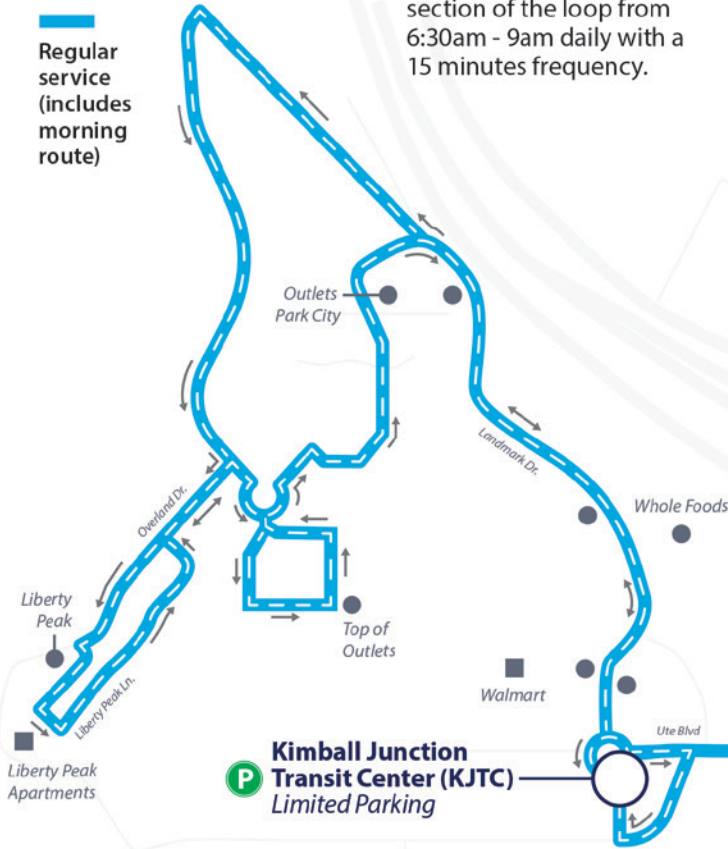

***Morning shuttle service:**
The 103 runs morning service over the top section of the loop from 6:30am - 9am daily with a 15 minutes frequency.

Continuous loop around the Kimball Junction area

Depart Kimball Junction Transit Center to Redstone/Newpark	Depart Kimball Junction Transit Center to Outlets Park City/Powderwood	Arrive at Kimball Junction Transit Center
—	6:30 AM*	6:45 AM*
9:00 AM	9:08 AM	9:20 AM
12:15 PM	12:26 PM	12:44 PM
9:40 PM	9:48 PM	10:00 PM