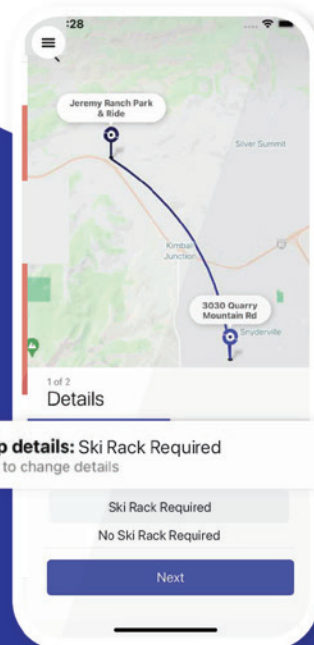

Download the
High Valley
Transit app.