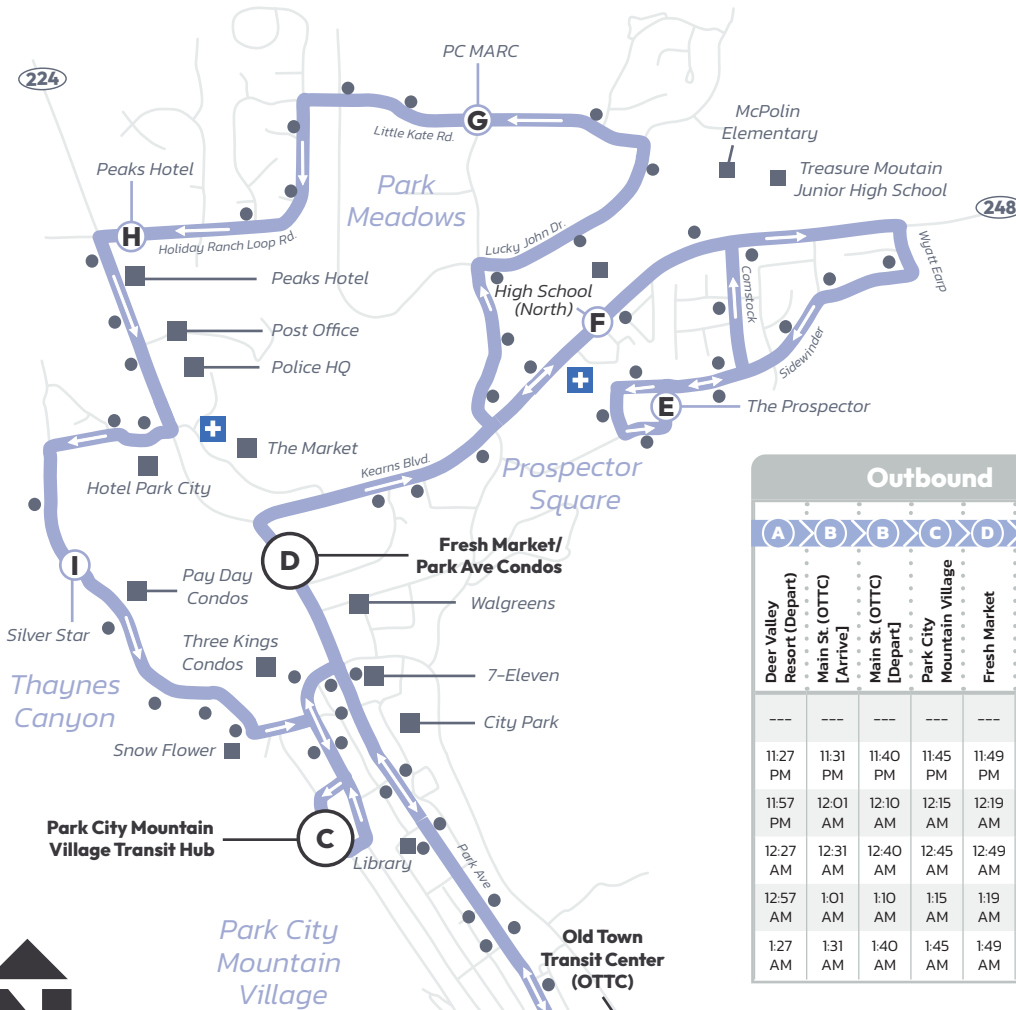

Hours: 11:40 PM–1:40 AM

From Old Town Transit Center (OTTC)
Seven days a week

Late Night City-Wide

Every 20–30 Minutes