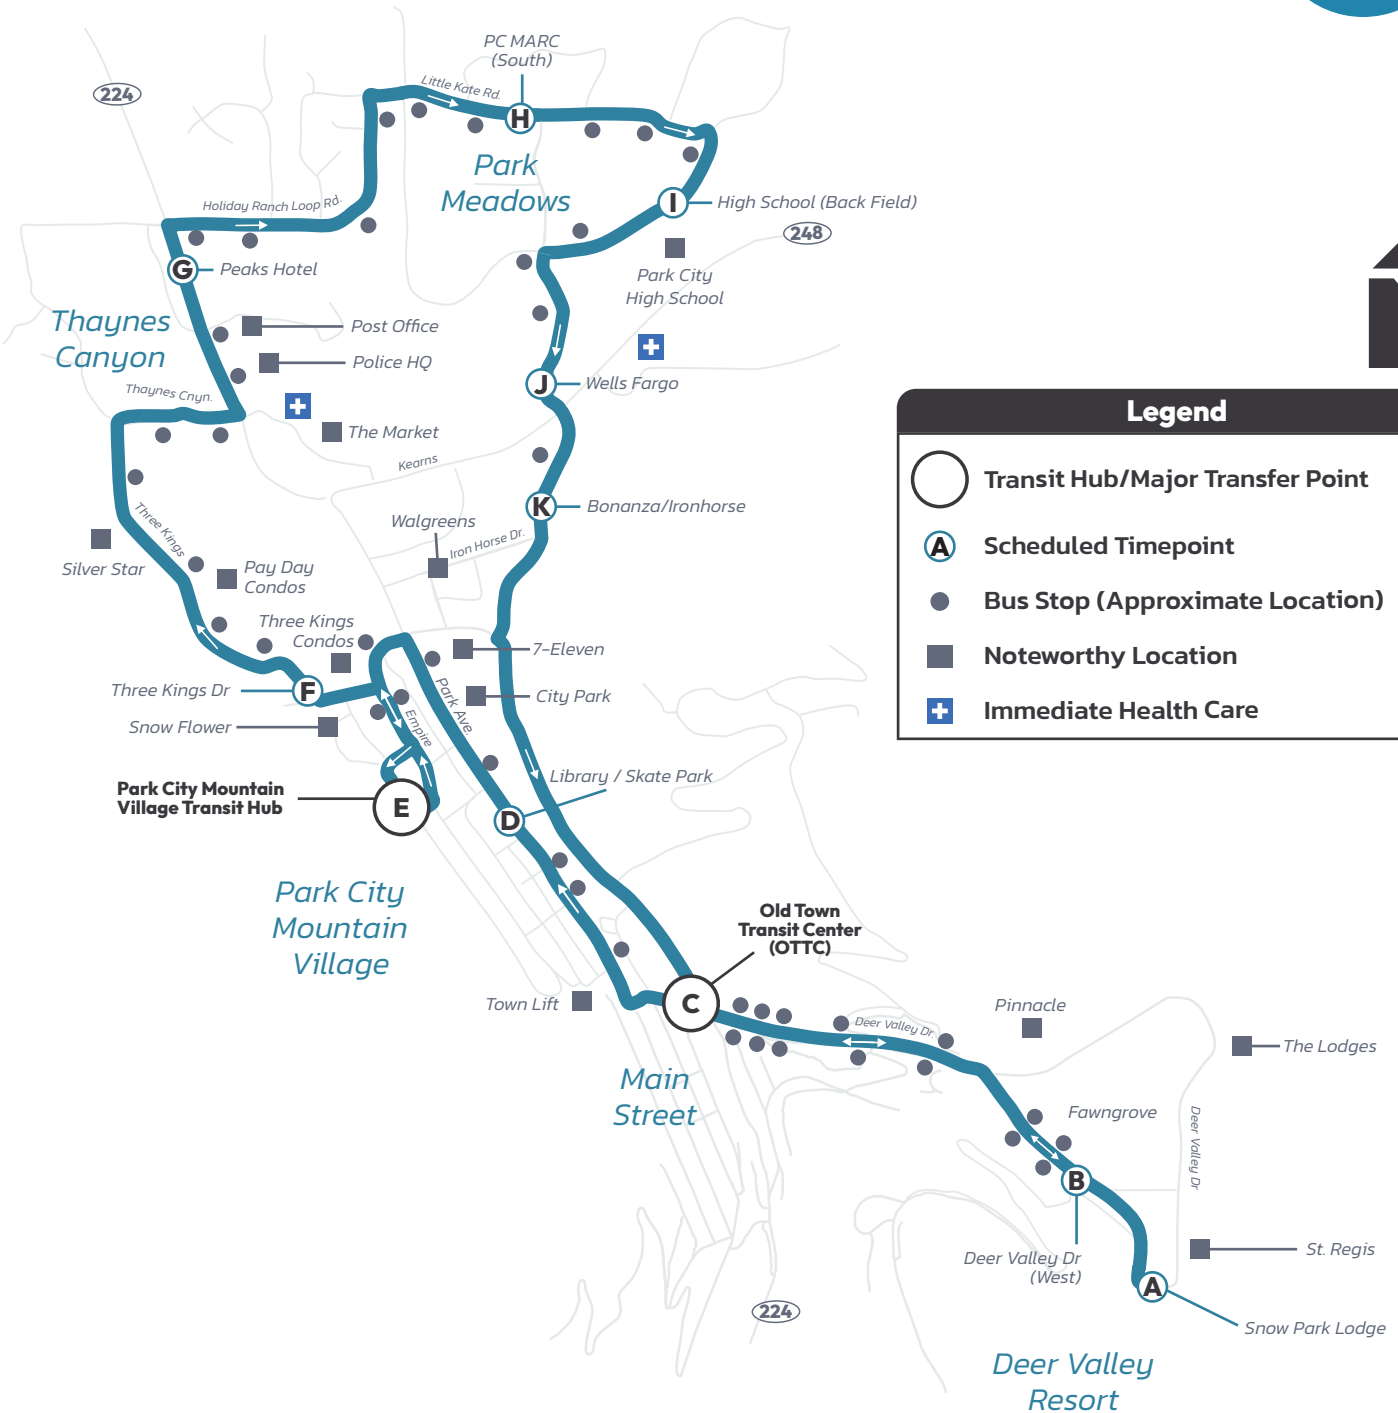

Hours: 8:10 AM–5:30 PM

From Old Town Transit Center (OTTC)

Seven days a week

Thaynes Canyon / Park Meadows

—Deer Valley Resort

Every 20 Minutes

3
BLUE

Hours: 8:10 AM–5:30 PM