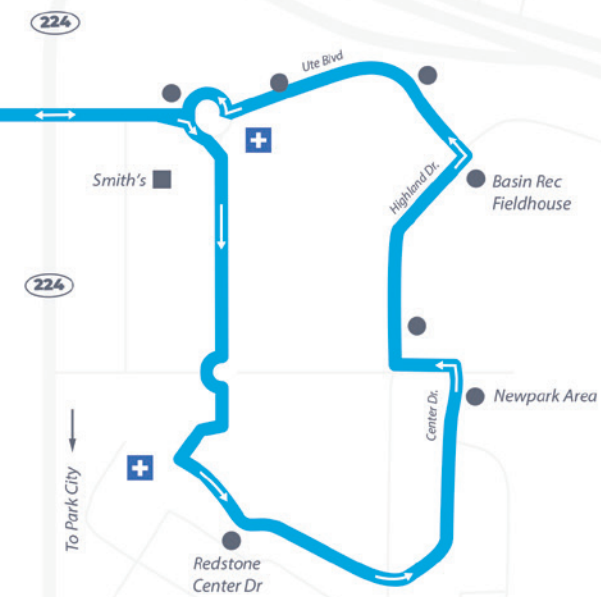

Winter service frequency:

- Every 25 mins between 9am-12pm
- Every 15 mins between 12p-8pm
- Every 25 mins between 9pm-10pm

-  Start Trip
-  First Afternoon Trip
-  Last Trip

Legend

-  Transit Hub/Major Transfer Point
-  Bus Stop (Approximate Location)
-  Noteworthy Location
-  Park & Ride
-  Immediate Health Care