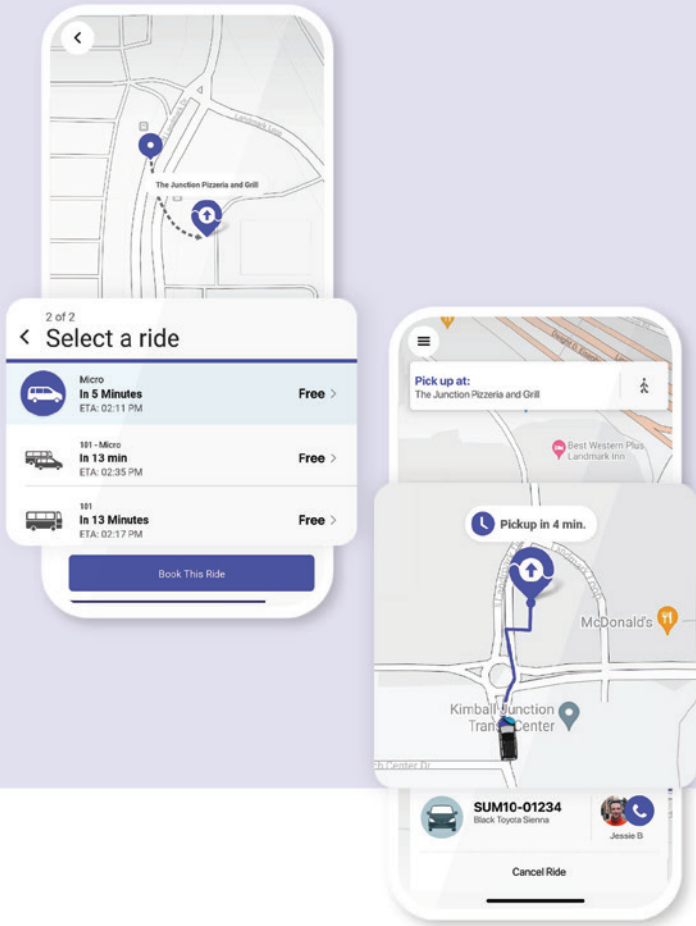

How to book a Micro.

1. **1. Create an account.**
   Download the High Valley Transit app from the **App Store** or **Google Play Store** and follow the simple sign-up steps.
2. **2. Book a ride.**
   Enter your pickup and dropoff addresses and choose the ride option that works for you.
3. **3. Meet your driver.**
   Check the app to find out exactly where to meet the vehicle, which may be a short walk from the address you give us.

Learn more: highvalleytransit.org/micro

HVT bus service.

We operate 7 bus lines across the Wasatch Back every day of the week. See below for a summary of all 7 lines.

All day service	Commuter service
101 Spiro / 224 Local	102 Gateway / Kamas Valley Commuter
103 Kimball Junction Shuttle	106 Wasatch Back Connector
104 Bitner Shuttle	107 PC-SLC Connect
105 Canyons Village Shuttle	

Learn more: highvalleytransit.org/bus-routes

Bring your skis along.

We've got room for it all. All of our Micro vehicles come equipped with ski racks. Simply let us know if you need to store skis by tapping **Trip details**.