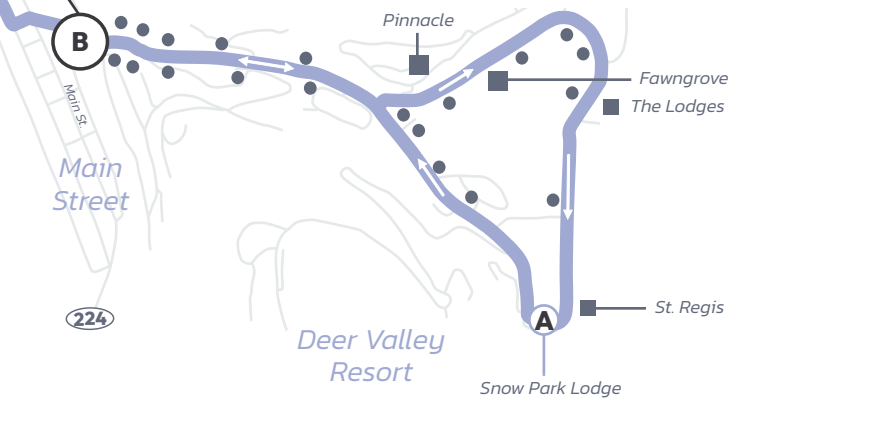

Hours: 11:40 PM–1:40 AM

From Old Town Transit Center (OTTC)
Seven days a week

Late Night City-Wide

Every 20–30 Minutes

Outbound						Inbound						
A	B	B	C	D	E	F	G	H	I	C	B	A
Deer Valley Resort (Depart)	Main St. (OTTC) [Arrive]	Main St. (OTTC) [Depart]	Park City Mountain Village	Fresh Market	The Prospector	High School (North)	PC MARC	Peaks Hotel	Silver Star S	Park City Mountain Village	Main St. (OTTC)	Deer Valley Resort (Arrive)
---	---	---	---	---	---	---	---	---	---	---	11:51 PM	11:56 PM
11:27 PM	11:31 PM	11:40 PM	11:45 PM	11:49 PM	11:58 PM	12:01 AM	12:06 AM	12:08 AM	12:10 AM	12:12 AM	12:21 AM	12:26 AM
11:57 PM	12:01 AM	12:10 AM	12:15 AM	12:19 AM	12:28 AM	12:31 AM	12:36 AM	12:38 AM	12:40 AM	12:42 AM	12:51 AM	12:56 AM
12:27 AM	12:31 AM	12:40 AM	12:45 AM	12:49 AM	12:58 AM	1:01 AM	1:06 AM	1:08 AM	1:10 AM	1:12 AM	1:21 AM	1:26 AM
12:57 AM	1:01 AM	1:10 AM	1:15 AM	1:19 AM	1:28 AM	1:31 AM	1:36 AM	1:38 AM	1:40 AM	---	---	---
1:27 AM	1:31 AM	1:40 AM	1:45 AM	1:49 AM	2:01 AM	2:06 AM	2:08 AM	2:10 AM	---	---	---	---

Legend

- Transit Hub/Major Transfer Point
- Ⓐ Scheduled Timepoint
- Bus Stop (Approximate Location)
- Noteworthy Location
- + Immediate Health Care

Hours: 7:50 AM–8:05 PM

From Old Town Transit Center (OTTC)

Seven days a week

Historic Park City Trolley

Every 15 Minutes

TROLLEY

Hop on the historic Trolley and ride it all the way to the top of Main Street from 7:50 AM–8:05 PM.

Catch the Trolley at a designated stop or stand anywhere along the route and wave the driver down. The Trolley also serves as a connection to Old Town Transit Center where transfers can be made to other routes in the system.