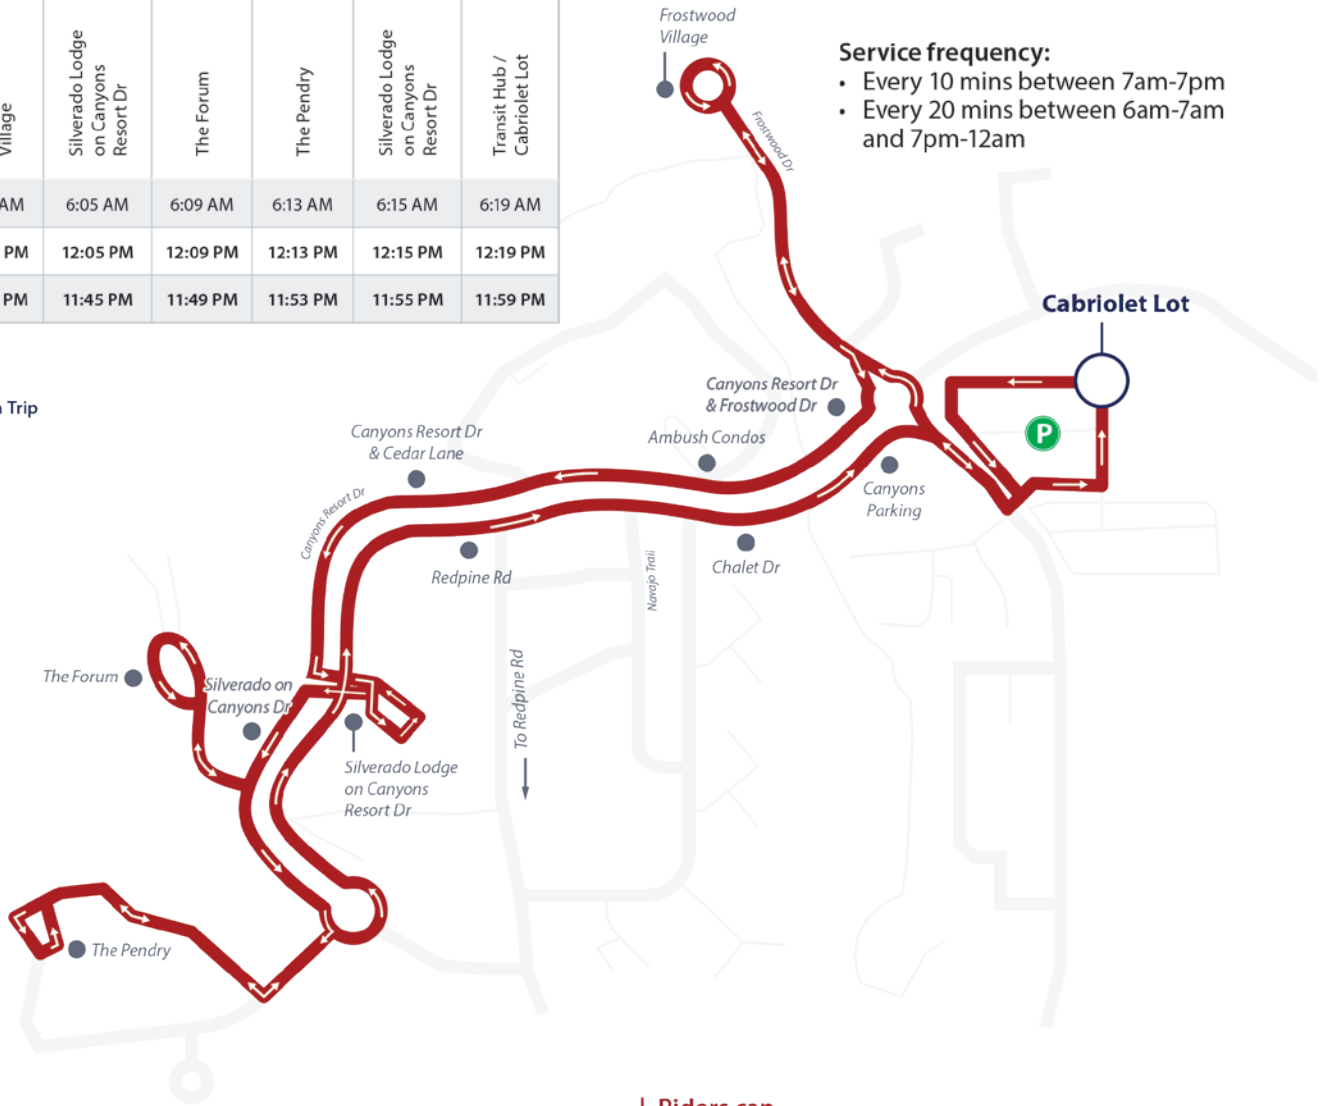

Loop through Canyons Village

Transit Hub / Cabriolet Lot	Frostwood Village	Silverado Lodge on Canyons Resort Dr	The Forum	The Pendry	Silverado Lodge on Canyons Resort Dr	Transit Hub / Cabriolet Lot
6:00 AM	6:01 AM	6:05 AM	6:09 AM	6:13 AM	6:15 AM	6:19 AM
12:00 PM	12:01 PM	12:05 PM	12:09 PM	12:13 PM	12:15 PM	12:19 PM
11:40 PM	11:41 PM	11:45 PM	11:49 PM	11:53 PM	11:55 PM	11:59 PM

- Start Trip
- First Afternoon Trip
- Last Trip

Service frequency:

- Every 10 mins between 7am-7pm
- Every 20 mins between 6am-7am and 7pm-12am

Legend

- Transit Hub/Major Transfer Point
- Bus Stop (Approximate Location)
- Noteworthy Location
- P Park & Ride

Riders can connect to the Transit Hub by stairs or ramps.

Note:
Timepoints shown are High Valley Transit's major stops. Please visit highvalleytransit.org/bus-routes or scan the QR code for detailed timetable.