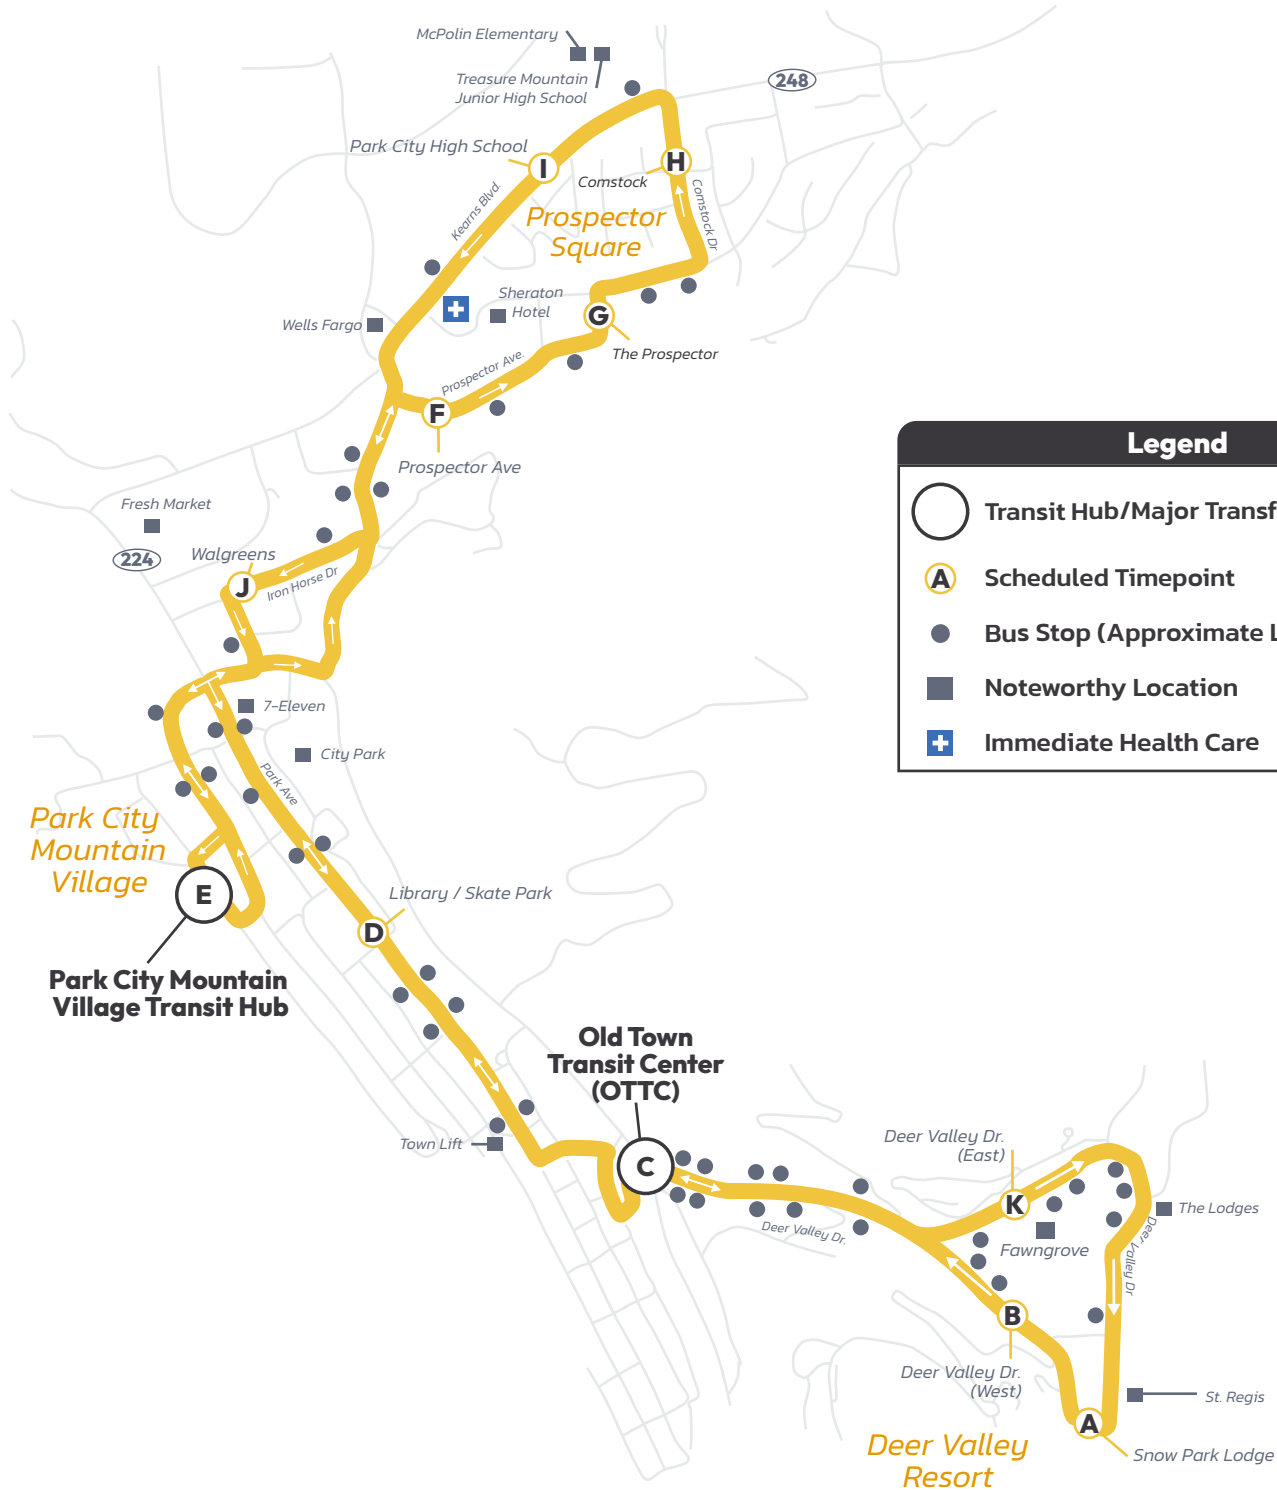

Hours: 6:40 AM–11:10 PM

From Old Town Transit Center (OTTC)

Seven days a week

Prospector Square— Deer Valley Resort

Every 20–30 Minutes

5
YELLOW